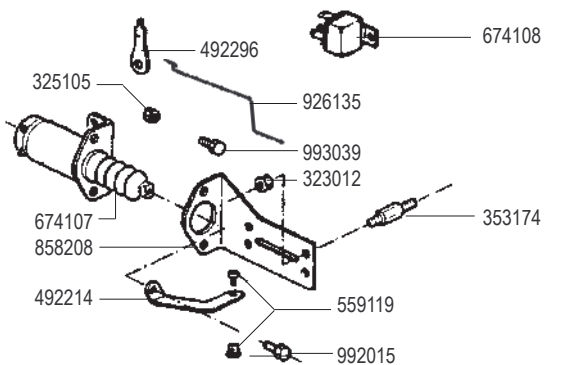

- ◆ Motore con elettromagnete stop  
Engine with mechanical stop by solenoid
- ◆ Motore conelettrovalvola stop  
Engine with solenoid valve for stop

712131  
712132 ◆◆

187152  
◆187153  
◆187154

-A2688

- (A) KIT -A2585 - 674132
- (B) KIT -A2578 - 674131

- (A) Pressostato normalmente aperto - Oil pressure switch normally open
- (B) Pressostato normalmente chiuso - Oil pressure switch normally closed

□ ADN 37- 43 - 47

● ADN 54

RICAMBI - SPARE PARTS - ERSATZTEILE - PIECES DETACHEES - REPUESTOS