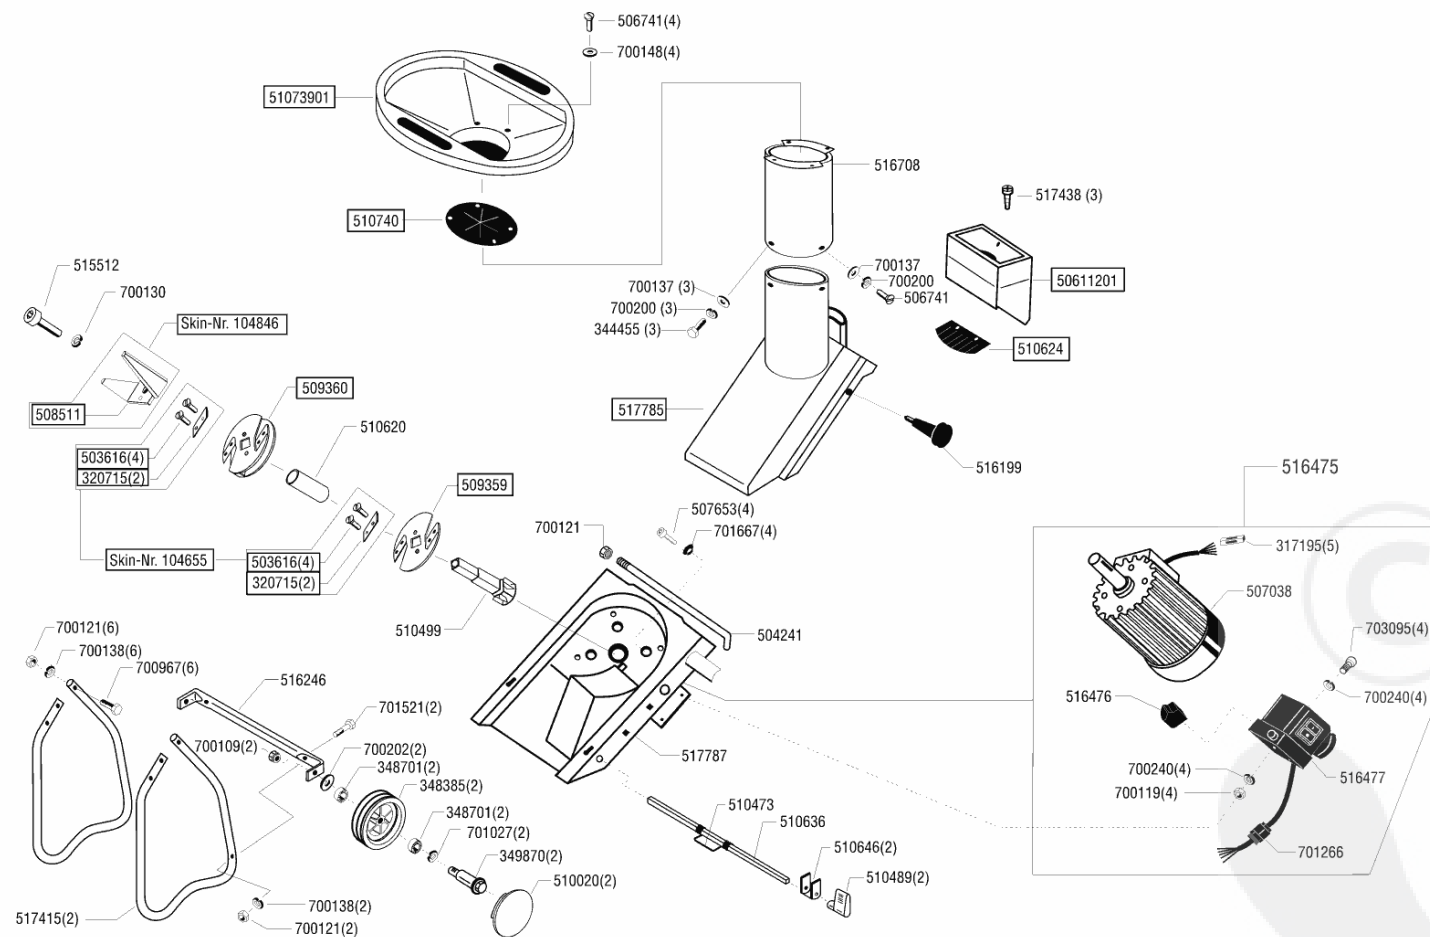

AL-KO Garden shredders TCS 3200 - 117022 - Year of manufacture 08/2001

AL-KO Garden shredders TCS 3200 - 117022 - Year of manufacture 08/2001

320715 BLADE
344455 SCREW - USE 701850
348385 WHEEL
348701 BEARING
526261 BOLT
503616 BLADE SCREW
504241 HINGE BAR (32EW)
50611201 BRANCH FEEDER 2200
506741 SPRING
507038 E-MOTOR2.9/380TCS(507038)
507653 BOLT
508511 BLADE
509359 BLADE DISC - OLD 510633
509360 BLADE DISC TCS2200
516398 WHEEL CAP
510473 INSERT OLD 402972
510489 LEVER
510499 BOSS
510620 SPACER PIPE2200
510624 RUBBER GASKET
510646 LEVER
51073901 TOP HOPPER
510740 RUBBER GASKET
515512 HEXAGON-SOCKET-HEAD CAP SCREW
516199 CONTACT SCREW
516246 AXLE
516476 TAPPET TCS
516477 SWITCH CABLE COMBINATION 380
517415 STAND
517438 BLADE ENGAGE CABLE ASSY
517785 MOUNTING DECK COVER 1004
517787 BLADE CASING 380 TCS
700109 NUT - USE 704534
700119 NUT
700121 LOCK NUT - USE 704537
702000 SPRING OLD 700-130
700137 WASHER - OLD 700149
700138 USE 704538
703452 USE 700148
700200 WASHER
700202 WASHER
700240 WASHER USE 843605010
700967 SCREW
701027 WASHER
701266 FASTENER

701521 HEXAGON SCREW 8X40VZ933(70152
701667 WASHER
703095 HEXAGON-SOCKET-HEAD CAP SCREW.