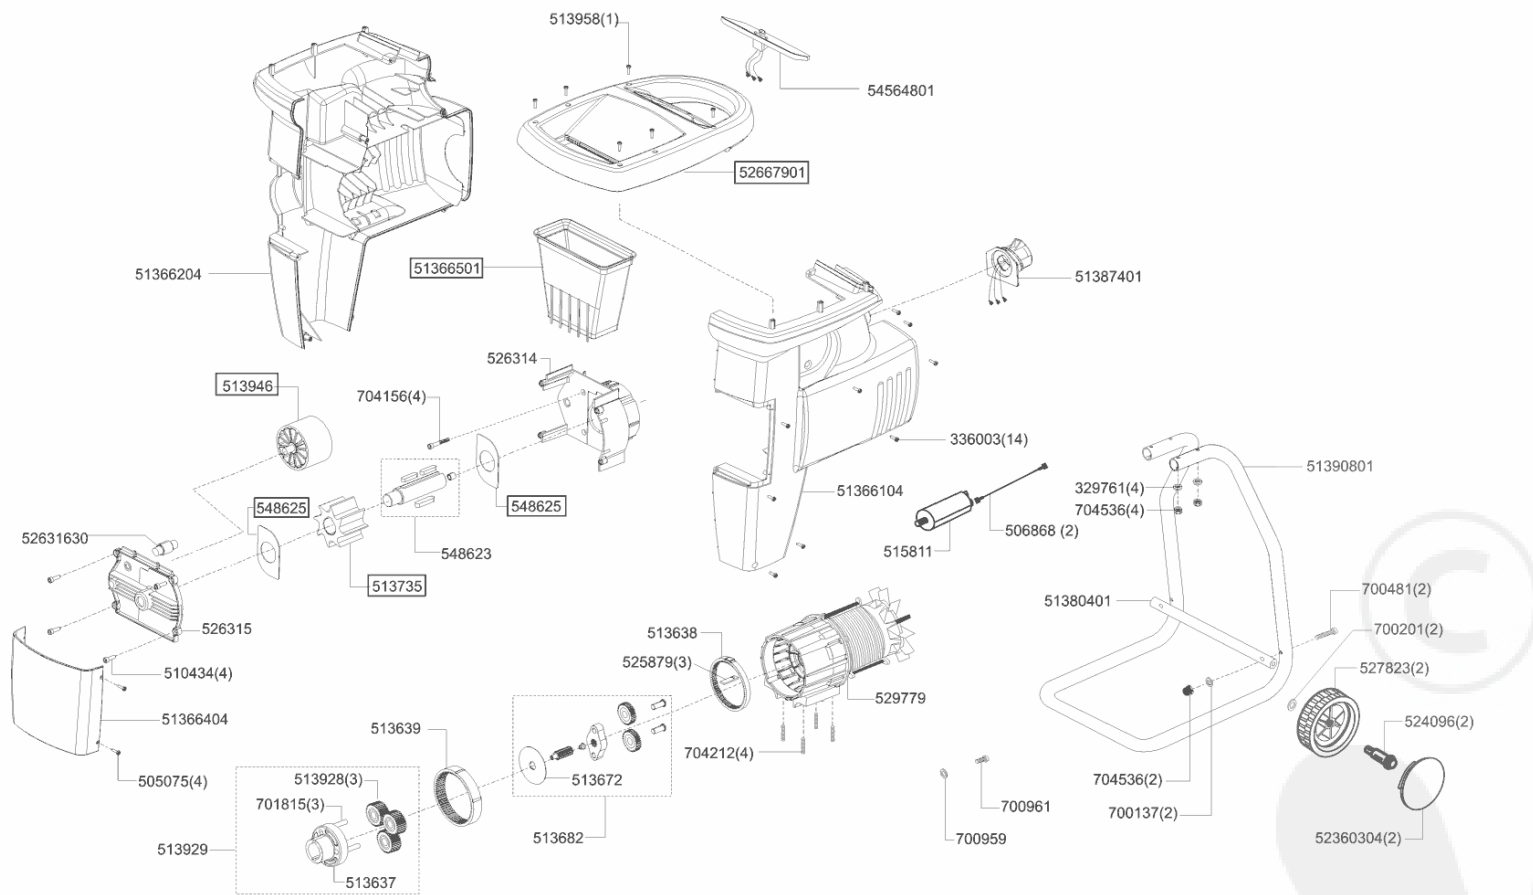

AL-KO Silent Power shredders Silent Power 5000 - 118234 - Year of manufacture 09/2002

AL-KO Silent Power shredders Silent Power 5000 - 118234 - Year of manufacture 09/2002

329761 WASHER
349507 SCREW OLD S530849
505075 SCREW
506868 CABLE 230 MM
510434 SCREW
513637 BOSS - USE 450202
513638 INNER RING
513639 OUTER RING
51366104 HOUSING L/H
51366204 HOUSING R/H
51366404 COVER FWH (51366404)
51366501 HOPPER
513672 PLATE
513682 SMALL BEARING ASSY
513735 GEAR
51380401 BAR
51387401 CONNECTOR
51390801 FRAME
513928 COG
513929 PLANET GEAR CARRIER
513946 DRUM ROLLER
513958 SCREW
515811 CAPACITOR OLD 341-561
52360304 WHEEL CAP OLD 519528. 43131.04
524096 WHEEL BOLT - OLD 528121
525879 AXLE FUSE
526313 BLADE PLATE COVER OLD 513554
526315 USE 513839
52631630 BUSH
527823 WHEEL
526342 MOTOR - OLD 529779/526365
54564801 SWITCH
529907 SHAFT OLD NOS 548623 & 513816
548625 SHIM
700137 WASHER - OLD 700149
700201 WASHER - OLD 843713000
700481 COACH BOLT
700959 WASHER
700961 SCREW OLD 409578
701815 PIN
704156 HEXAGON SOCKET-HEAD CAP SCREW
704212 SCREW
704536 NUT - OLD 703732/700276