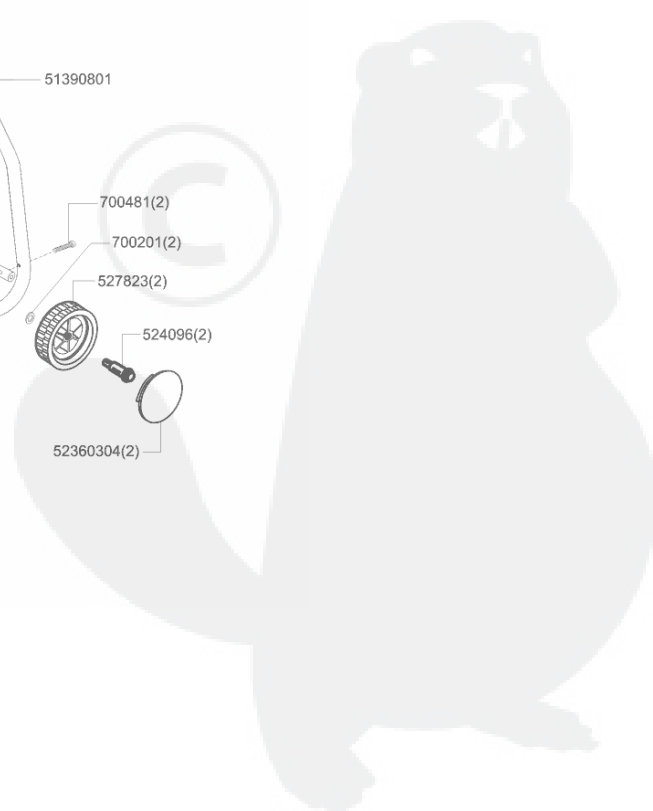

AL-KO Silent Power shredders Silent Power 5000 - 118234 - Year of manufacture 09/2002

AL-KO Silent Power shredders Silent Power 5000 - 118234 - Year of manufacture 09/2002

329761 WASHER
349507 SCREW OLD S530849
505075 SCREW
506868 CABLE 230 MM
510434 SCREW
513637 BOSS - USE 450202
513638 INNER RING
513639 OUTER RING
51366104 HOUSING L/H
51366204 HOUSING R/H
51366404 COVER FWH (51366404)
51366501 HOPPER
513672 PLATE
513682 SMALL BEARING ASSY
513735 GEAR
51380401 BAR
51387401 CONNECTOR
51390801 FRAME
513928 COG
513929 PLANET GEAR CARRIER
513946 DRUM ROLLER
513958 SCREW
515811 CAPACITOR OLD 341-561
52360304 WHEEL CAP OLD 519528. 43131.04
524096 WHEEL BOLT - OLD 528121
525879 AXLE FUSE
526313 BLADE PLATE COVER OLD 513554
526315 USE 513839
52631630 BUSH
527823 WHEEL
526342 MOTOR - OLD 529779/526365
54564801 SWITCH
529907 SHAFT OLD NOS 548623 & 513816
548625 SHIM
700137 WASHER - OLD 700149
700201 WASHER - OLD 843713000
700481 COACH BOLT
700959 WASHER
700961 SCREW OLD 409578
701815 PIN
704156 HEXAGON SOCKET-HEAD CAP SCREW
704212 SCREW
704536 NUT - OLD 703732/700276