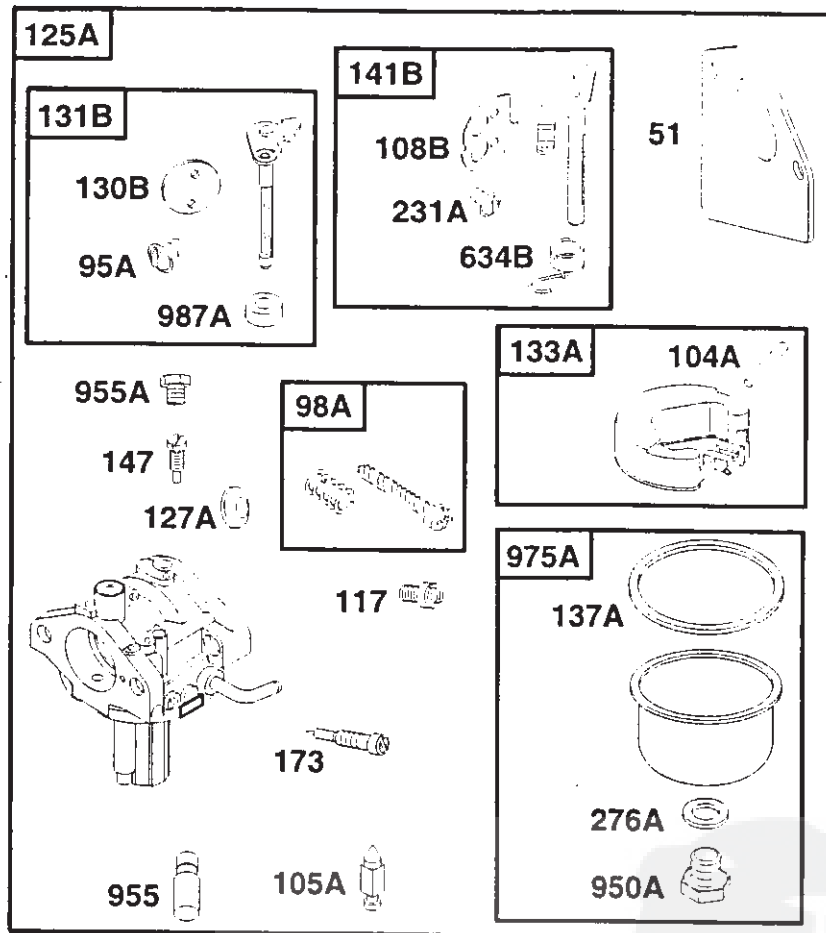

REPAIR PARTS

TRACTOR - - MODEL NUMBER 917.259040

BRIGGS - MODEL NUMBER 28R707, TYPE NUMBER 1140-E3

REPAIR PARTS

TRACTOR - - MODEL NUMBER 917.259040

BRIGGS - MODEL NUMBER 28R707, TYPE NUMBER 1140-E3