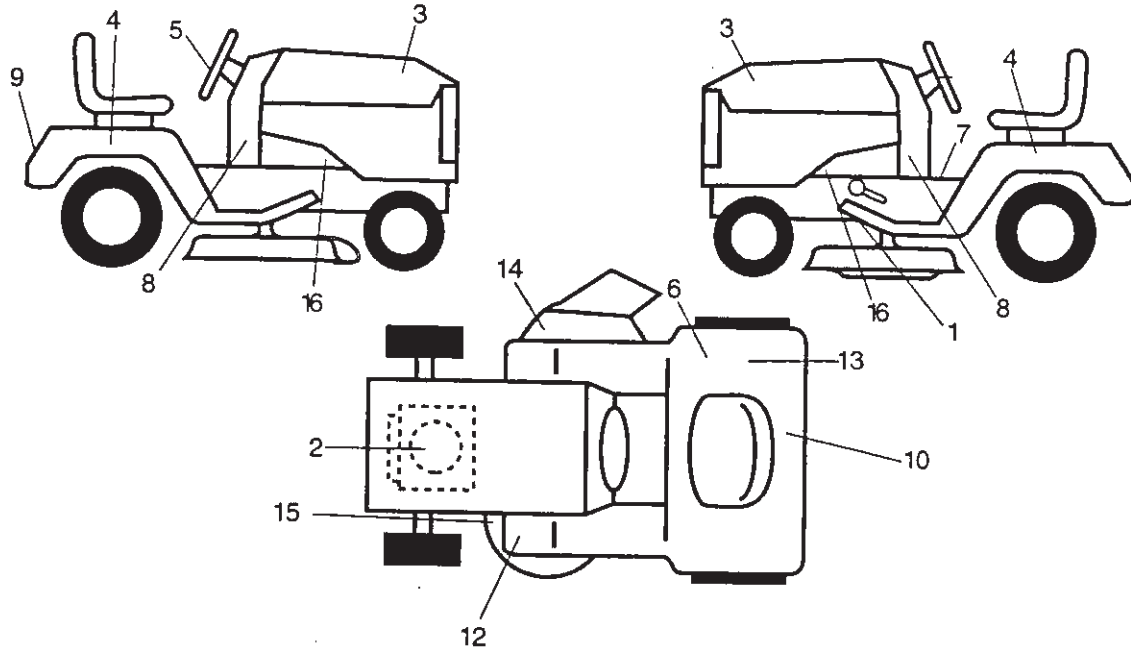

REPAIR PARTS

TRACTOR- -MODEL NO. 917.259040

DECALS

KEY NO.	PART NO.	DESCRIPTION
1	146046	Decal V-Belt Drive Sch
2	165387	Decal Engine HP
3	171704	Decal Hood
4	172276	Decal Fender
5	172275	Decal Ins Strg Whl
6	126187X	Decal Certification
7	140837	Decal Brake Parking
8	163248	Decal Panel Dash
9	163204	Decal Fender Logo
10	145005	Decal Battery Dngr/Psn

KEY NO.	PART NO.	DESCRIPTION
12	159737	Decal Clutch/Brake
13	145437	Decal Europ. Stand CE
14	145494	Decal International Cutfinger
15	136832	Decal Mower Drive Schem 38
16	159736	Decal Chassis Hot Muffler
--	138311	Decal Lift Handle
--	162598	Decal Drawbar Load Limit
--	173667	Manual Owners (Euro)
--	173668	Manual Owners (Scan)
--	173669	Manual Repair Parts