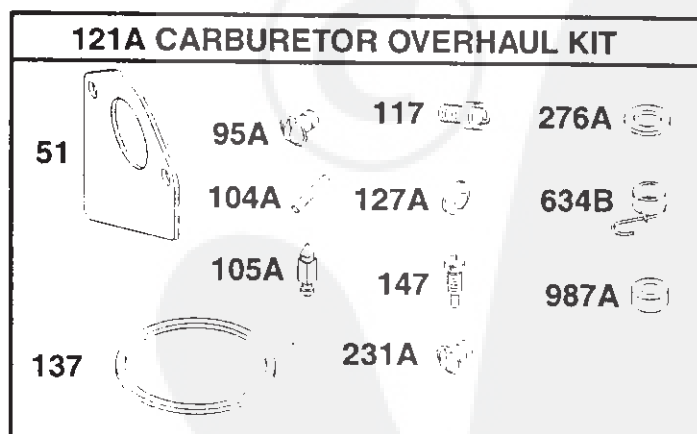

REPAIR PARTS

TRACTOR - - MODEL NUMBER 917.259040

BRIGGS - MODEL NUMBER 28R707, TYPE NUMBER 1140-E3

REPAIR PARTS

TRACTOR - - MODEL NUMBER 917.259040

BRIGGS - MODEL NUMBER 28R707, TYPE NUMBER 1140-E3