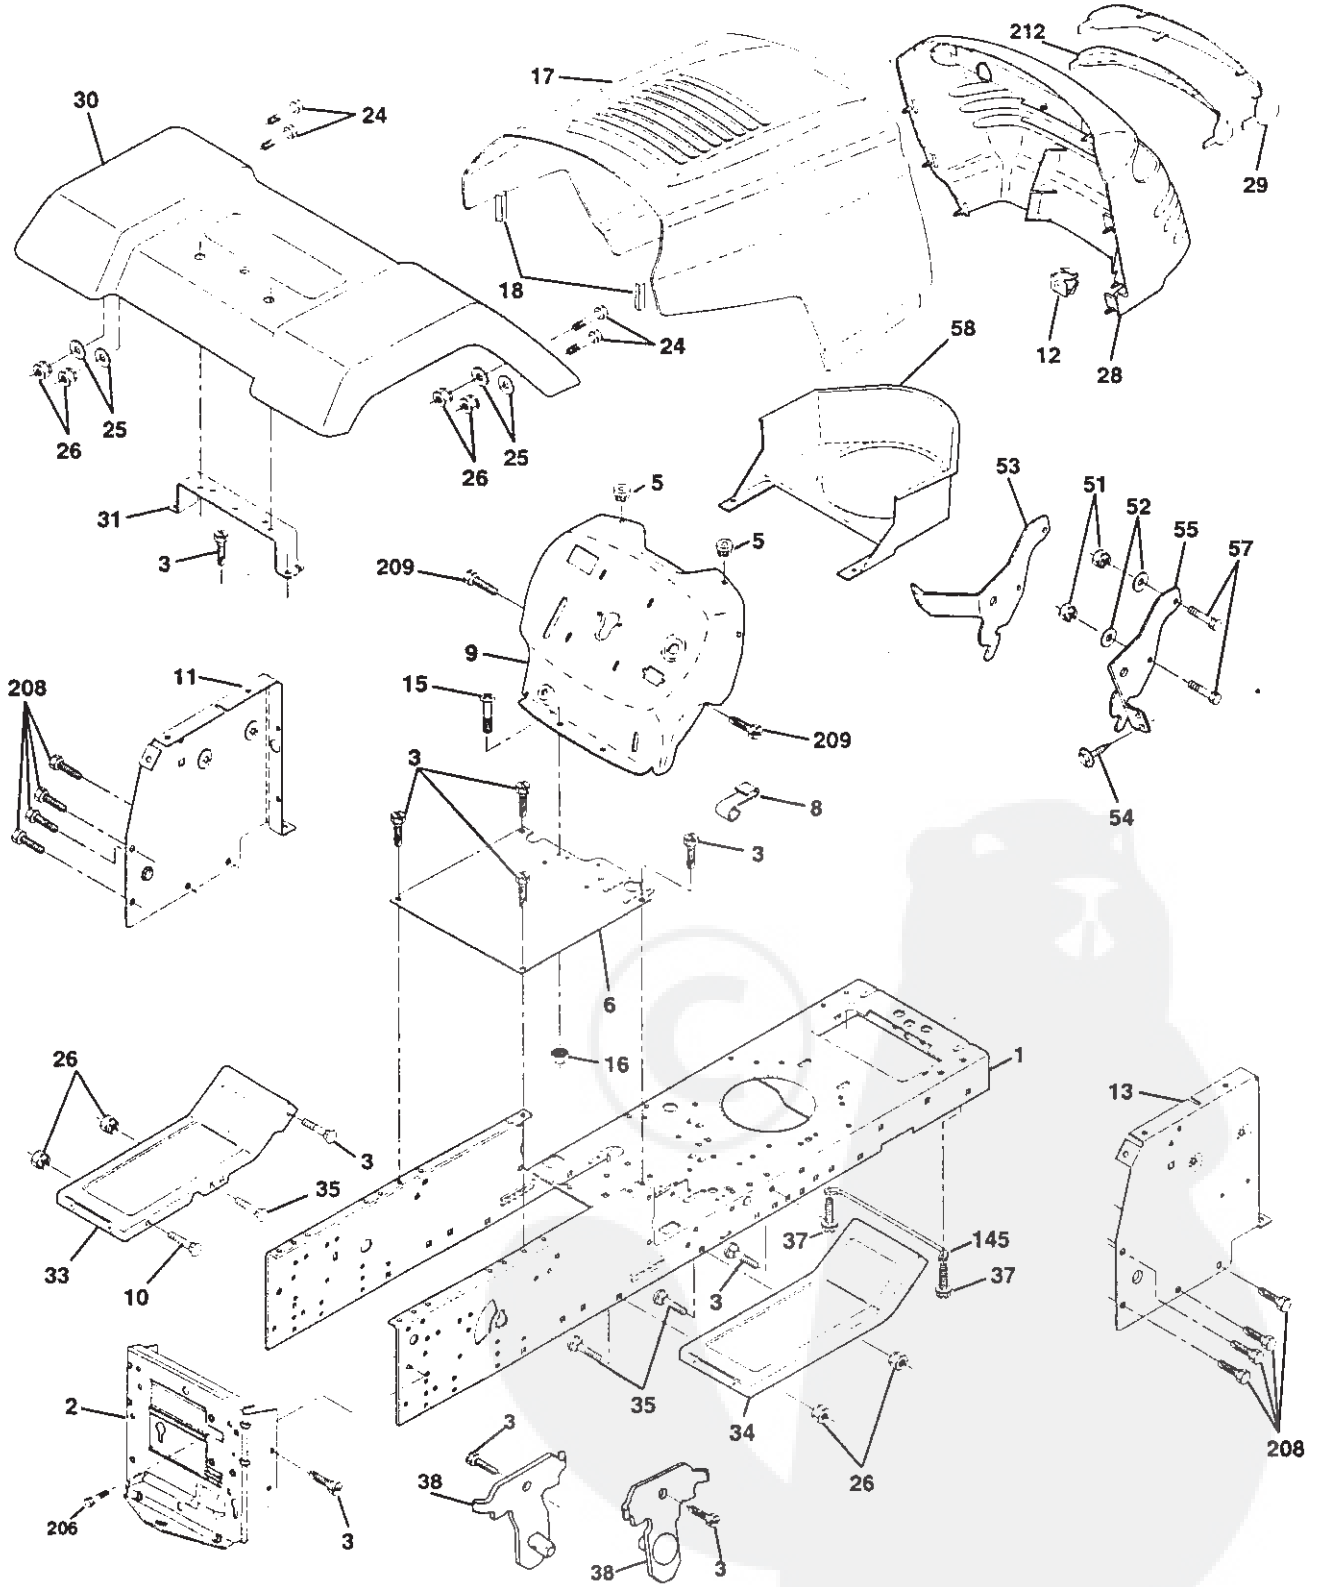

REPAIR PARTS

TRACTOR- -MODEL NO. 917. 259040

CHASSIS AND ENCLOSURES

REPAIR PARTS

TRACTOR- -MODEL NO. 917. 259040

CHASSIS AND ENCLOSURES

KEY NO.	PART NO.	DESCRIPTION
1	169831	Chassis Lt Stamping
2	169061	Drawbar
3	17060612	Screw 3/8-16 x 3/4
5	155272	BumperHood/Dash
6	155924X011	Saddle SLKSCRE FLT SDL
8	155138	Clip Retainer Slide-on
9	168347X011	Dash Slkscr Plm Mech Sym
10	72140608	Bolt RdHd Sqnk. 3/8-16 x 1
11	155927	Panel Asm. Dash Lh
12	145660	Clip Tinnerman Grille P/L
13	172107X010	Panel Dash Rh
15	74180512	Screw Mach Trhd 5/16-18unc x 3/4
16	73510500	Nu Keps 5/16-18unc
17	159639X558	Hood Pnt Steel Private Label
18	126938X	BumperHood
24	74780616	Bolt Fin Hex 3/8-16 Unc x 1 Gr. 5
25	19131312	Washer 13/32 x 13/16 x 12 Ga.
26	73800600	Nut Lock Hex w/Ins 3/8-16 Unc
28	150407	Grill
29	150209X599	Lens Grille
30	169465X558	Fender Pnt
31	136619	Bracket Fender Support
33	105476X558	Footrest Pnt. Lh
34	105475X558	Footrest Pnt. Rh
35	72110606	Bolt RdHd Sht. Sqnk. 3/8-16 x 3/4
37	17490508	Screw Thdrol 5/16-18 x 1/2 Tyt
38	169834	Bracket Asm. Pivot Mower Rear
51	73800400	Nut Lock Hex W/Ins. 1/4-20
52	19091416	Washer 9/32 x 7/8 x 16 Ga.
53	144697	Bracket Grille LH
54	161464	Screw Hex Wshd #8-18 x 7/8
55	144696	Bracket, Grille RH
57	74780412	Bolt Fin Hex 1/4-20 x 3/4
58	150127	Duct Air Engine
145	156524	Rod Pivot Chassis /Hood
206	170165	Bolt Shoulder 5/16-18 TT
208	17670608	Screw Thdrol 3/8-16 x 1/2
209	17000612	Screw Hex Wsh Thdrol 3/8-16 BL
212	156494	Insert Lens
--	5479J	Plug Button Blk .359 Dia. Choke

NOTE: All component dimensions given in U.S. inches
1 inch = 25.4 mm