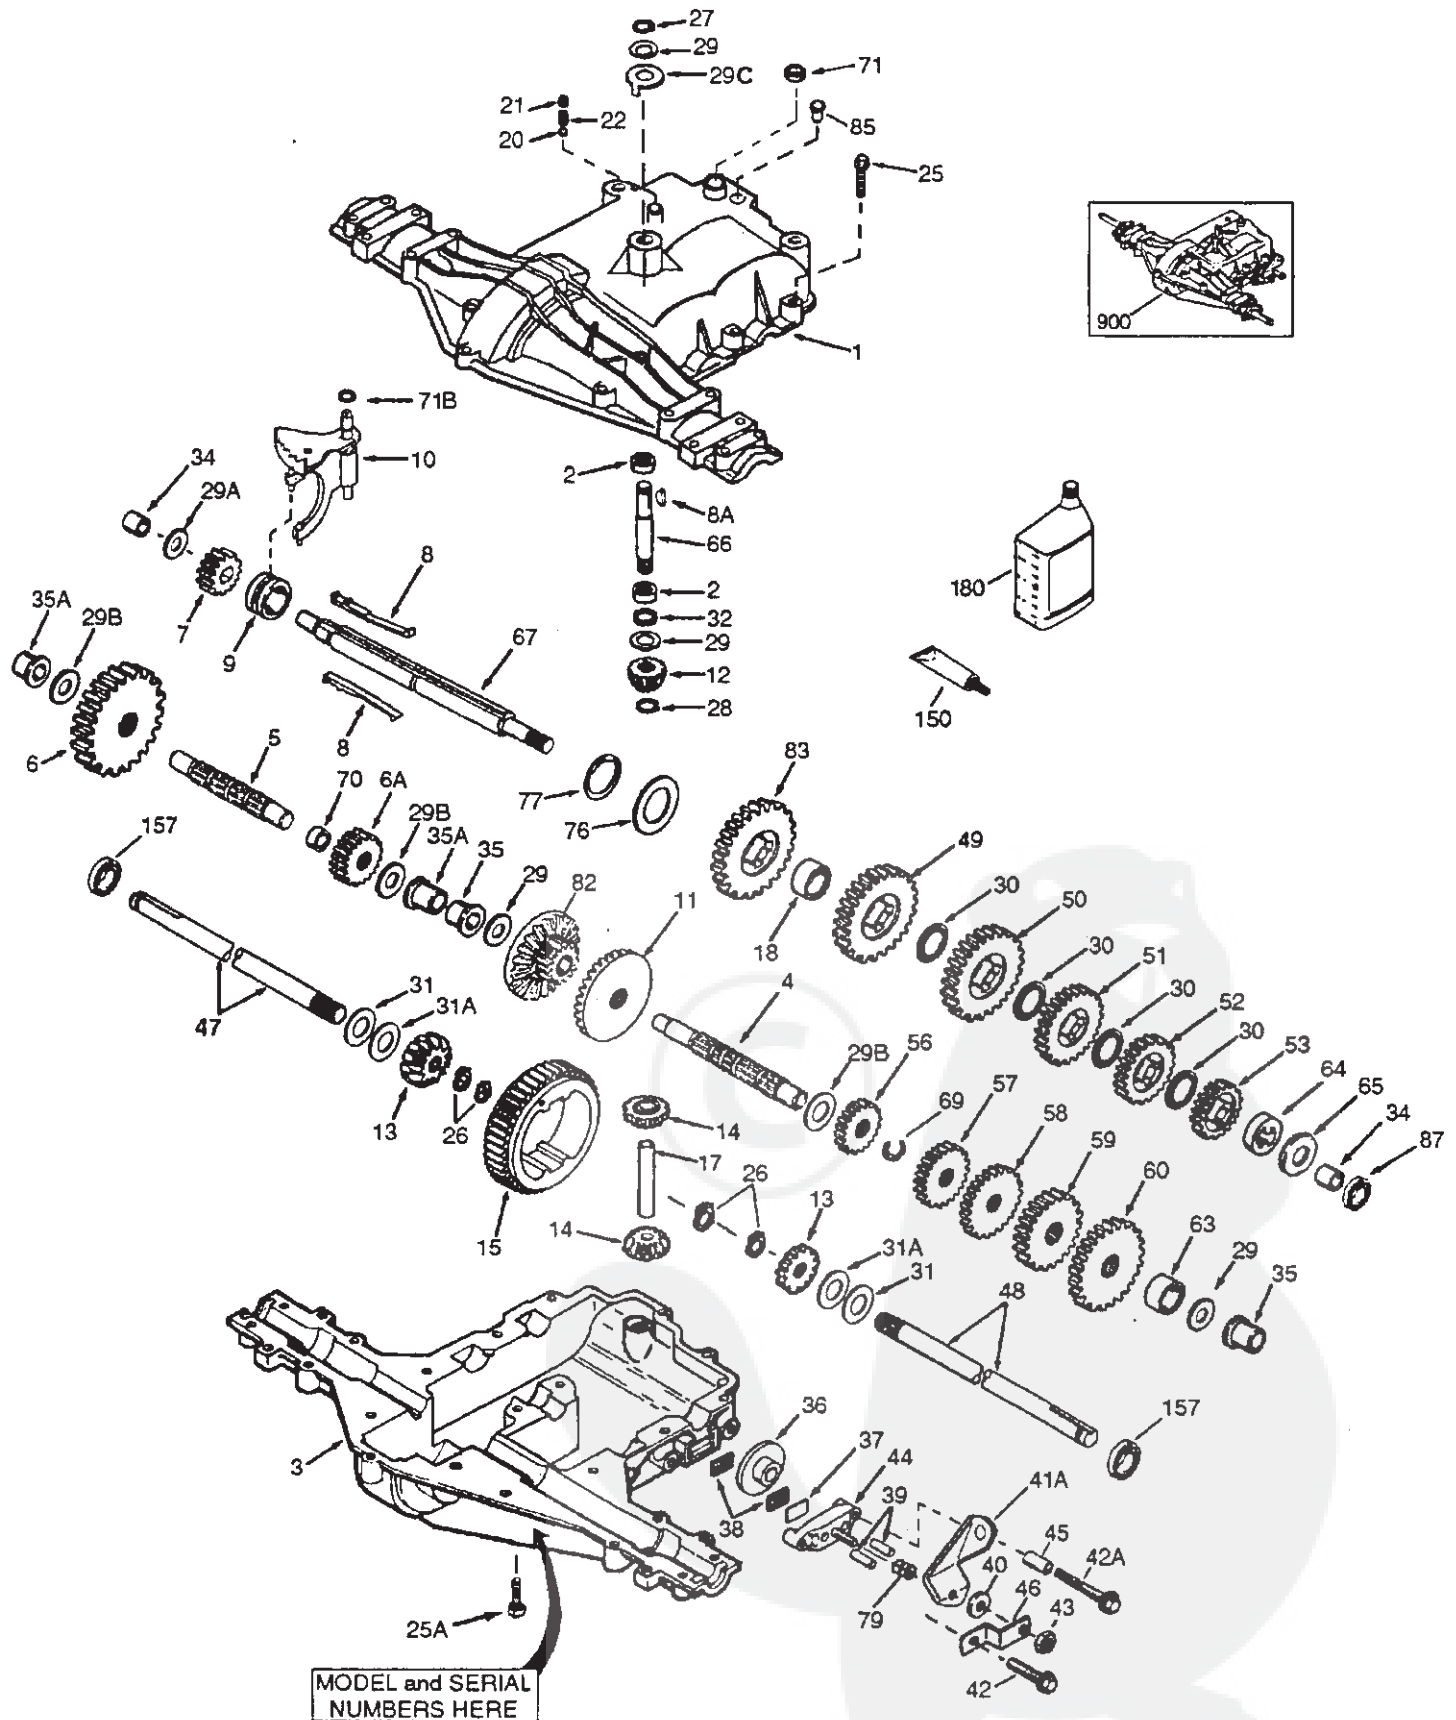

REPAIR PARTS

TRACTOR - - MODEL NUMBER 917.259040

PEERLESS TRANSAXLE MODEL NUMBER -- 205-544C

REPAIR PARTS

TRACTOR - - MODEL NUMBER 917.259040

PEERLESS TRANSAXLE MODEL NUMBER -- 205-544C

KEY NO.	PART NO.	DESCRIPTION	KEY NO.	PART NO.	DESCRIPTION
1	772147	Transaxle Cover	39	.786026	Dowel Pin
2	780086A	Needle Bearing 5 / 8"	40	792076A	Flat Washer .312 ID x .059W
3	770128	Transaxle Case	41A	790079	Brake Lever
4	776395	Countershaft	42	792073A	Screw 1 / 4 - 20 x 1 - 1 / 4"
5	776409	Output Shaft	42A	792085A	Screw 1 / 4 - 20 x 2 - 1 / 4"
6	778364	Spur Gear (38 teeth)	43	792075	Locknut 5 / 16 - 24
6A	778369	Spur Gear (15 teeth)	44	790025	Brake Pad Holder
7	778330	Spur Gear (11 teeth)	45	786066	Spacer .2625 x 1.0
8	792180	Shift Key	46	786086	Brake Lever Bracket
8A	792047	Woodruff Key #9	47	774690	Axle (11 - 15 / 16 " long)
9	784352	Shift Collar	48	774691	Axle (16 - 1 / 2" long)
10	784378	Shift Rod & Fork	49	778356	Spur Gear (29 teeth)
11	778334	Bevel Gear (30 teeth)	50	778354	Spur Gear (23 teeth)
12	778309	Input Bevel Pinion (13 teeth)	51	778352	Spur Gear (19 teeth)
13	778368	Bevel Gear (13 teeth) (Include. 14)	52	778350	Spur Gear (16 teeth)
14	778368	Bevel Pinion (13 teeth) (Include 13)	53	778346	Spur Gear (15 teeth)
15	778370	Ring Gear (43 teeth)	53	778346	Spur Gear (15 teeth - steel)
17	786188	Drive Pin	56	778355	Spur Gear (11 teeth)
18	786102	Spacer 1.130 x .695	57	778353	Spur Gear (17 teeth)
20	792077A	Ball 5 / 6" dia	58	778351	Spur Gear (21 teeth)
21	792078	Set Screw 3 / 8-16 x 3 / 8"	59	778349	Spur Gear (24 teeth)
22	792079	Spring .310 OD x .625 L	60	778345	Spur Gear (25 teeth)
25	792073A	Screw 1/4 - 20 x 1-1 / 4"	63	786071	Countershaft Spacer 1 - 1 / 8" x 3 / 8"
25A	792177	Screw 1 / 4 - 20 x 1 - 3 / 8"	64	786072	Brake Shaft Spacer 1 - 3 / 8" x 3 / 8"
26	792125	Retaining Ring (pkg of 2)	65	780189	Flat Washer .563 ID x .062W
27	792035	Retaining Ring	66	776422	Input shaft
28	788040	Retaining Ring	67	776396	Shifter & Brake shaft
29	780072	Thrust Washer .627 ID x .031W	69	792170	Retaining Ring
29A	780160	Thrust Washer .563 ID x .031W	70	786187	Spacer .890
29B	780051	Thrust Washer .762 ID x .031W	71	788069	Square Cut Ring
29C	780199	Anti -Rotation Washer .632	71B	788092	"O" Ring
30	780108	Cup Washer 1.127 ID x .032W	76	780090	Flat Washer 1.128 ID x .058W
31	780001	Flat Washer .750 ID x .056 (Use as Needed)	77	788078A	Inverted Retaining Ring
31A	780195	Flat Washer .750 ID x .062W	79	792144	Spring .430 OD x .5000 L
32	788083	Oil Seal 5 / 8"	82	778333	Bevel & Spur Gear (30 & 13 teeth)
34	780194	Bushing .563	83	778338	Spur Gear (27 teeth)
35	780193	Flanged Bushing 5 / 8" ID	85	792154	Oil Fill Plug
35A	780197	Flanged Bushing .751	87	788089A	Oil Seal 9 / 16"
36	790075	Brake Disk	150	788093A	Liquid Gasket RTV Silicone
37	790007	Brake Pad Plate	157	788088A	Oil Seal 3 / 4"
38	799021	Brake Pad (pkg of 2)	180	730229A	Gear Oil 80W90
			900	794711	Replacement MST-205-544C Transaxle

NOTE: All component dimensions given in U.S. inches
1 inch = 25.4 mm