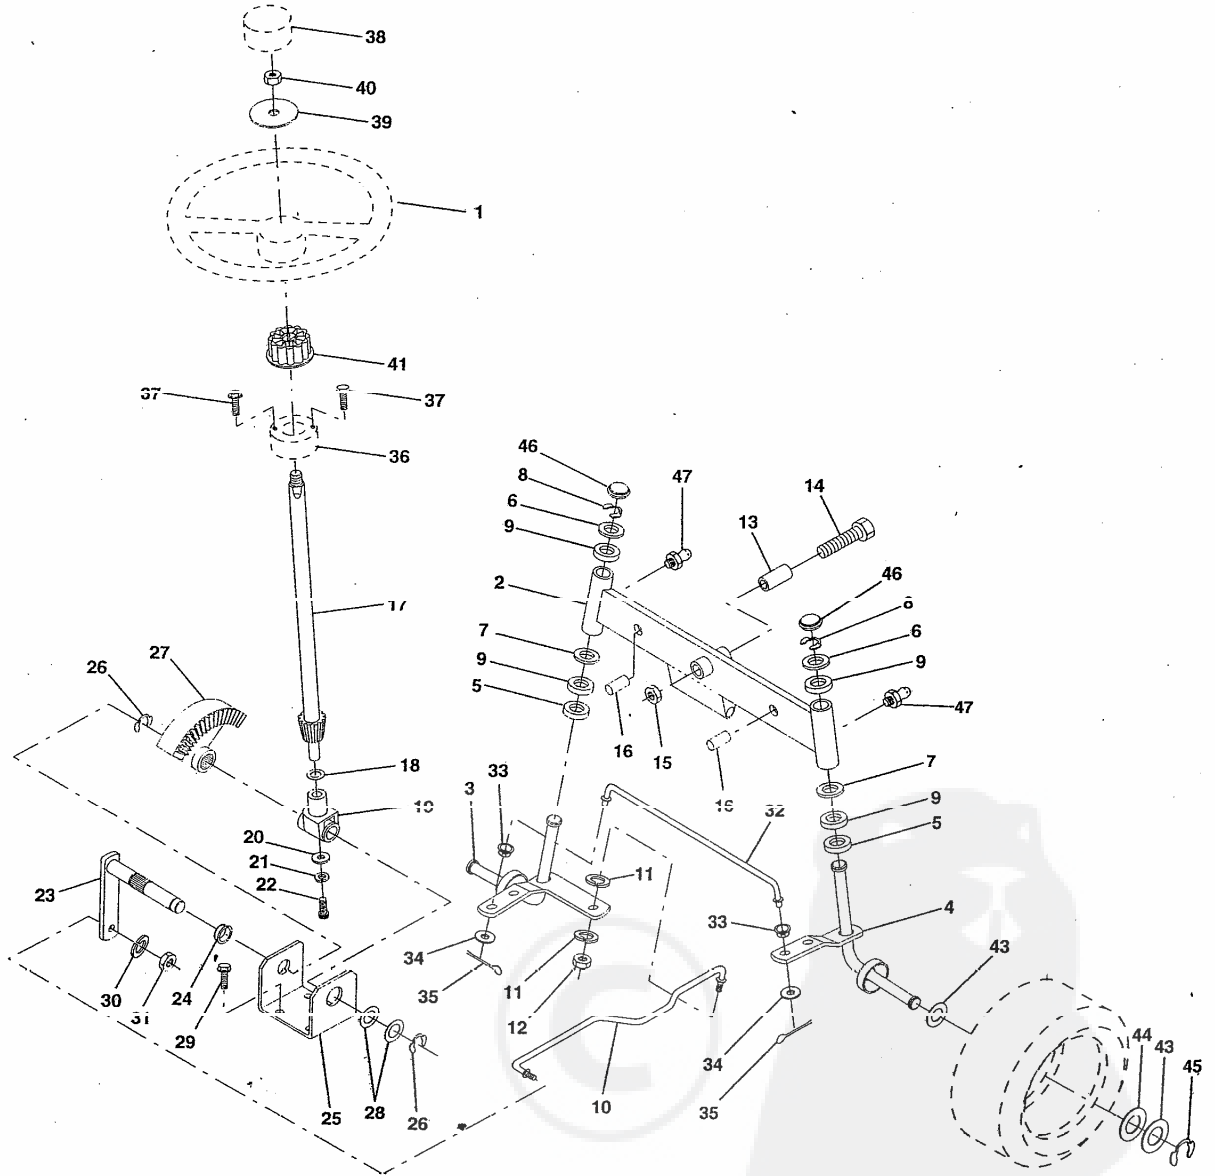

REPAIR PARTS

14 HP 42" TRACTOR -- MODEL NUMBER BA1442A

STEERING WHEEL

REPAIR PARTS

14 HP 42" TRACTOR - - MODEL NUMBER BA1442A

STEERING WHEEL

KEY NO.	PART NO.	DESCRIPTION
1	140044	Wheel, Steering
2	142033	Asm. Axle, Rear
3	135227	Asm., Spindle, Lh
4	135228	Asm., Spindle, Rh
5	6266H	Bearing, Thrust, Hardened
6	121748X	Washer 25/32 x 1-5/8 x 16 Ga.
7	19272016	Washer 27/32 x 1-1/4 x 16 Ga.
8	12000029	Ring, Clip
9	3366R	Bearing
10	130468	Link, Drag
11	10040600	Washer, Lock
12	73610600	Nut Hex 3/8-24 UNF
13	110438X	Spacer, Bearing, Front Axle
14	74011056	Bolt H 5/8-11 UNC x 3-1/2
15	73901000	Nut, Jam Hex w/Washer Insert 5/8-11 UNC
16	132624	Pin, Axle 5/8 x 1.55/1.54
17	128758	Asm. Shaft, Steering
18	57079	Washer, Thrust 0,515 x 0,750 x 0,033
19	124035X	Support, Shaft
20	126684X	Washer, Shim 1/4 x 5/8 x 0,062
21	10040400	Washer
22	71070410	Screw, Truss Head Hex 1/4-20 x 5/8
23	127501	Asm., Lever, Steering
24	109816X	Nyliner, Snap
25	124036X	Bracket, Steering
26	12000029	Ring, Clip
27	136874	Gear, Sector
28	6266H	Bearing, Thrust Hardened
29	17490612	Screw, Thdrol 3/8-16 x 3/4 Type TT
30	10040600	Washer Lock
31	73610600	Nut Hex 3/8-24 UNF
32	130465	Rod, Tie
33	126847X	Bushing Link Drag
34	19131416	Washer 13/32 x 7/8 x 16 Ga.
35	76020412	Pin Cotter 1/8 x 3/4
36	1554J	Bushing, Steering
37	17431008	Screw n°10-16 x 1/2
38	140045	Insert, Steering
39	100712K	Washer 0,53 x 2,25 x 0,160
40	73940800	Nut
41	100711L	Adapter, Steering
43	121749X	Washer 25/32 x 1-1/4 x 16 Ga.
44	121748X	Washer 25/32 x 1-5/8 x 16 Ga.
45	12000029	Ring, Clip
46	121232X	Cap, Spindle
47	6855M	Fitting, Grease

NOTE: All component dimensions given in U.S. Inches
1 inch = 25.4 mm