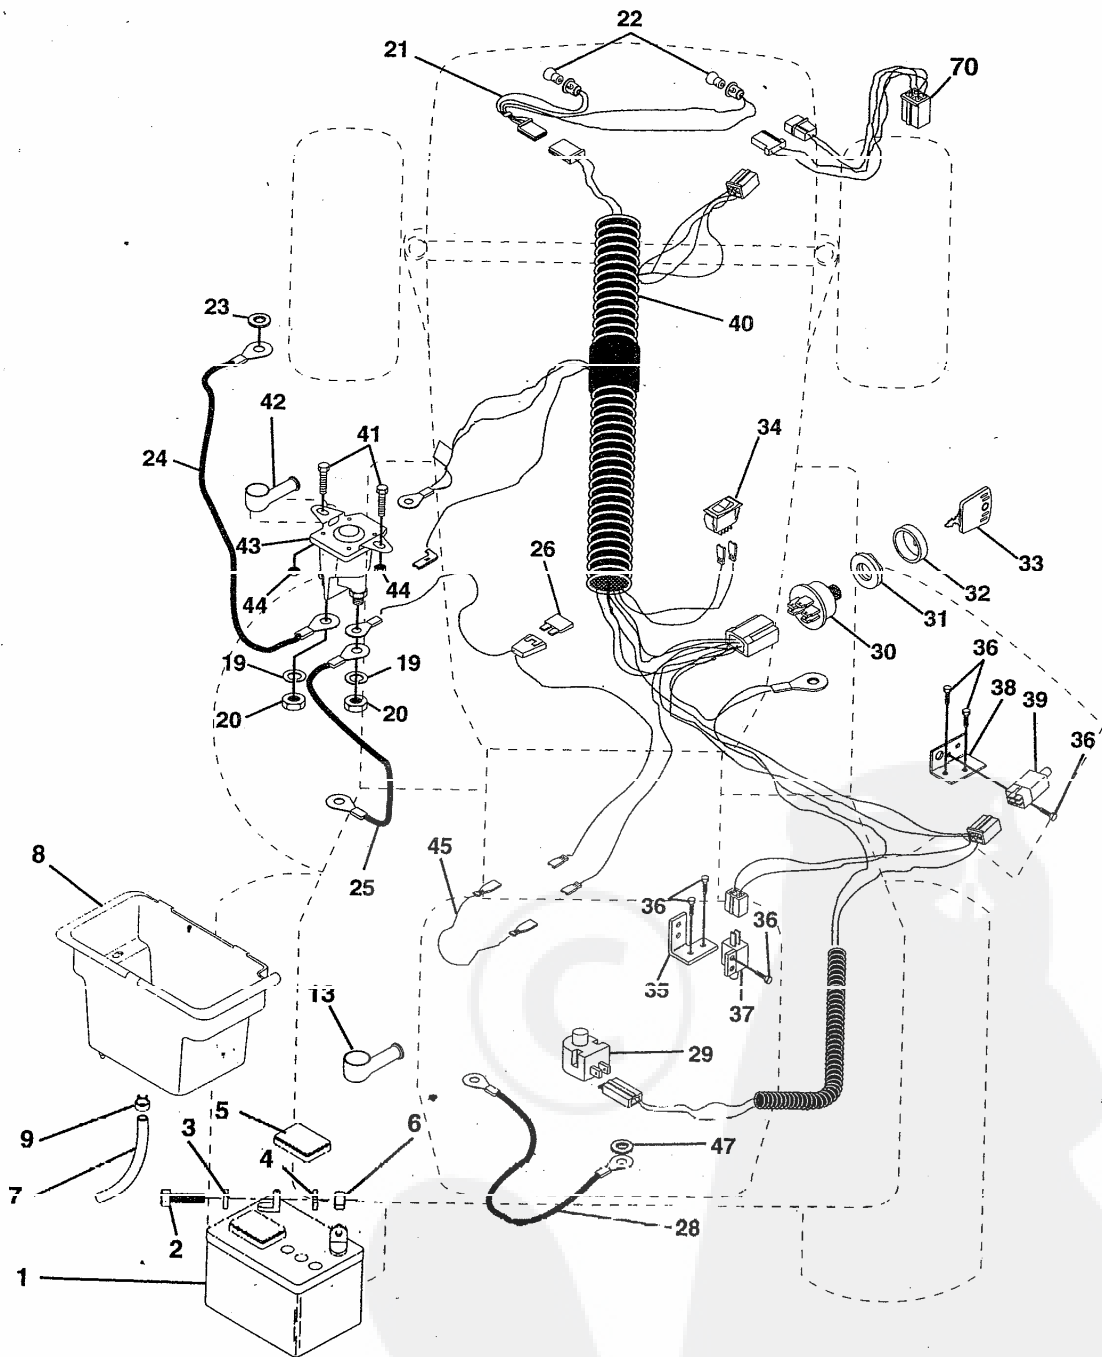

REPAIR PARTS

14 HP 42" TRACTOR -- MODEL NUMBER BA1442A

ELECTRICAL

REPAIR PARTS

14 HP 42" TRACTOR - - MODEL NUMBER BA1442A

ELECTRICAL

KEY NO.	PART NO.	DESCRIPTION
1	121265X	Battery
2	74760412	Bolt H 1/4-20 UNC x 3/4
3	19091016	Washer
4	10040400	Washer
5	121264X	Cap. Battery
6	73220400	Nut
7	109238X	Tube, Plastic
8	133753	Case Battery w/o Lid
9	109596X	Clamp Hose
13	719J	Cover Terminal Red Vinyl
19	10090400	Washer, Lock
20	73350400	Nut, Jam Lock H 1/4-20 UNC
21	136850	Harness, Light Socket
22	4152J	Bulb
23	11150400	Washer, Lock w/ext. tooth 1/4
24	4206J	Cable, Battery
25	132202	Cable, Battery
26	108824X	Fuse
28	4207J	Cable, Ground
29	121305X	Plunger, Switch
30	140399	Switch, Ignition with 3 positions
31	140400	Nut, Switch Ignition
32	141226	Cover, Key
33	140401	Key, Ignition
34	110712X	Light Switch
35	17321333	Screw
35	108236X	Bracket Switch Clutch
37	104445X	Switch Intlk Cl Grd Gry 2 Term
38	140336	Bracket, Switch, Interlock
39	109553X	Switch, Interlock, Clutch
40	140419	Harness, Ignition
41	71110408	Bolt Hex 1/4-20 UNC x 1/2 Gr. 5
42	131563	Cover, Terminal
43	138406	Solenoid
44	73640400	Nut
45	140844	Ammeter Adapter
47	11050600	Washer Lock Ext Tooth 3/8
70	140426	Harness, Engine
--	142120	Harness Extension Headlight

NOTE: All component dimensions given in U.S. inches
1 inch = 25.4 mm