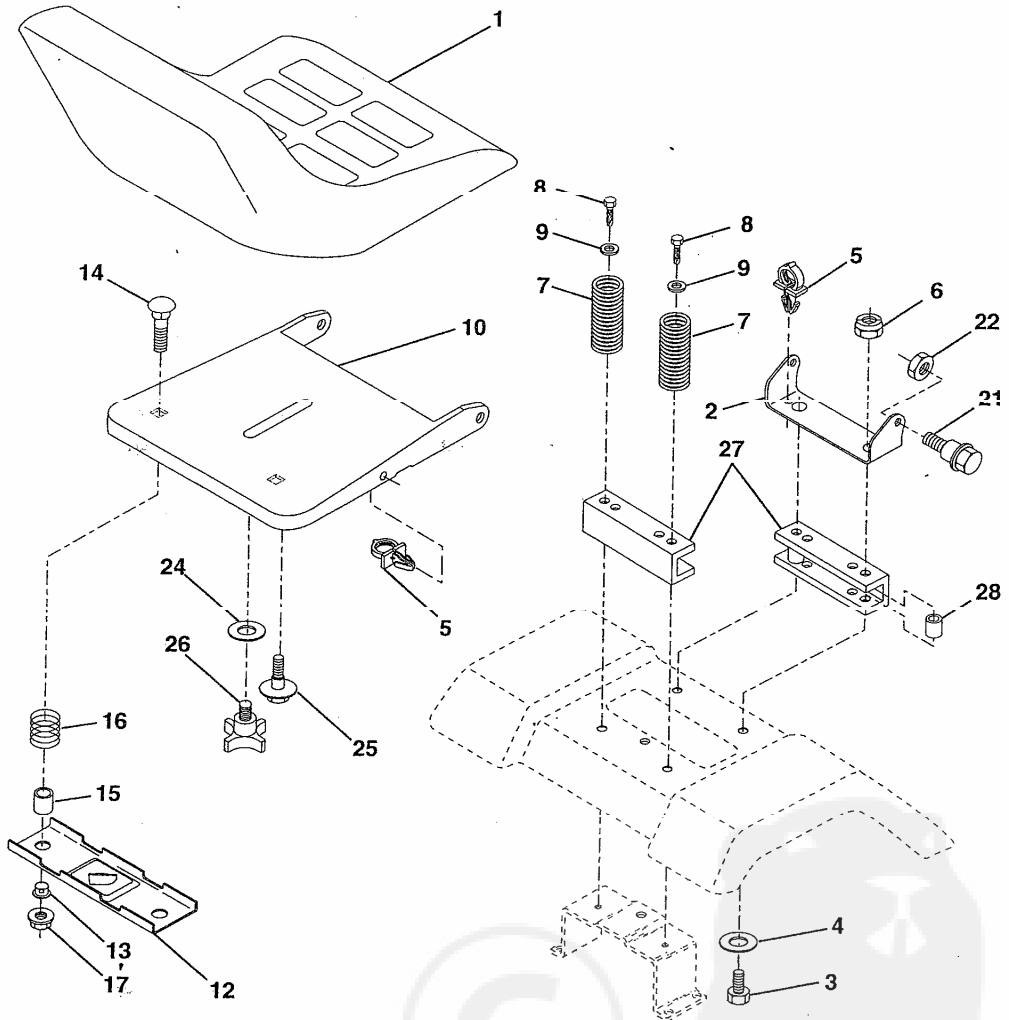

NOTE: All component dimensions give in U.S. inches
1 inch = 25.4 mm.

REPAIR PARTS

14 HP 42" TRACTOR -- MODEL NUMBER BA1442A

STEERING WHEEL

REPAIR PARTS

14 HP 42" TRACTOR - - MODEL NUMBER BA1442A

STEERING WHEEL

NOTE: All component dimensions given in U.S. Inches
1 inch = 25.4 mm

REPAIR PARTS

14 HP 42" TRACTOR - - MODEL NUMBER BA1442A

SEAT

KEY NO.	PART NO.	DESCRIPTION
1	127428	Seat
2	140551	Bracket, Pivul, Seat
3	74760640	Bolt
4	19131610	Washer 13/32 x 1 x 10 Ga.
5	14040/	Clip, Push-in
6	73999999	Nut
7	124181X	Spring, Seat
8	17490640	Screw, Thdrol 3/8-16 x 201/2
9	19131614	Washer 13/32 x 1 x 14 Ga.
10	140552	Pan, Seat
12	121246X	Bracket, Mounting, Switch, Seat
13	121248X	Bushing, Nylon