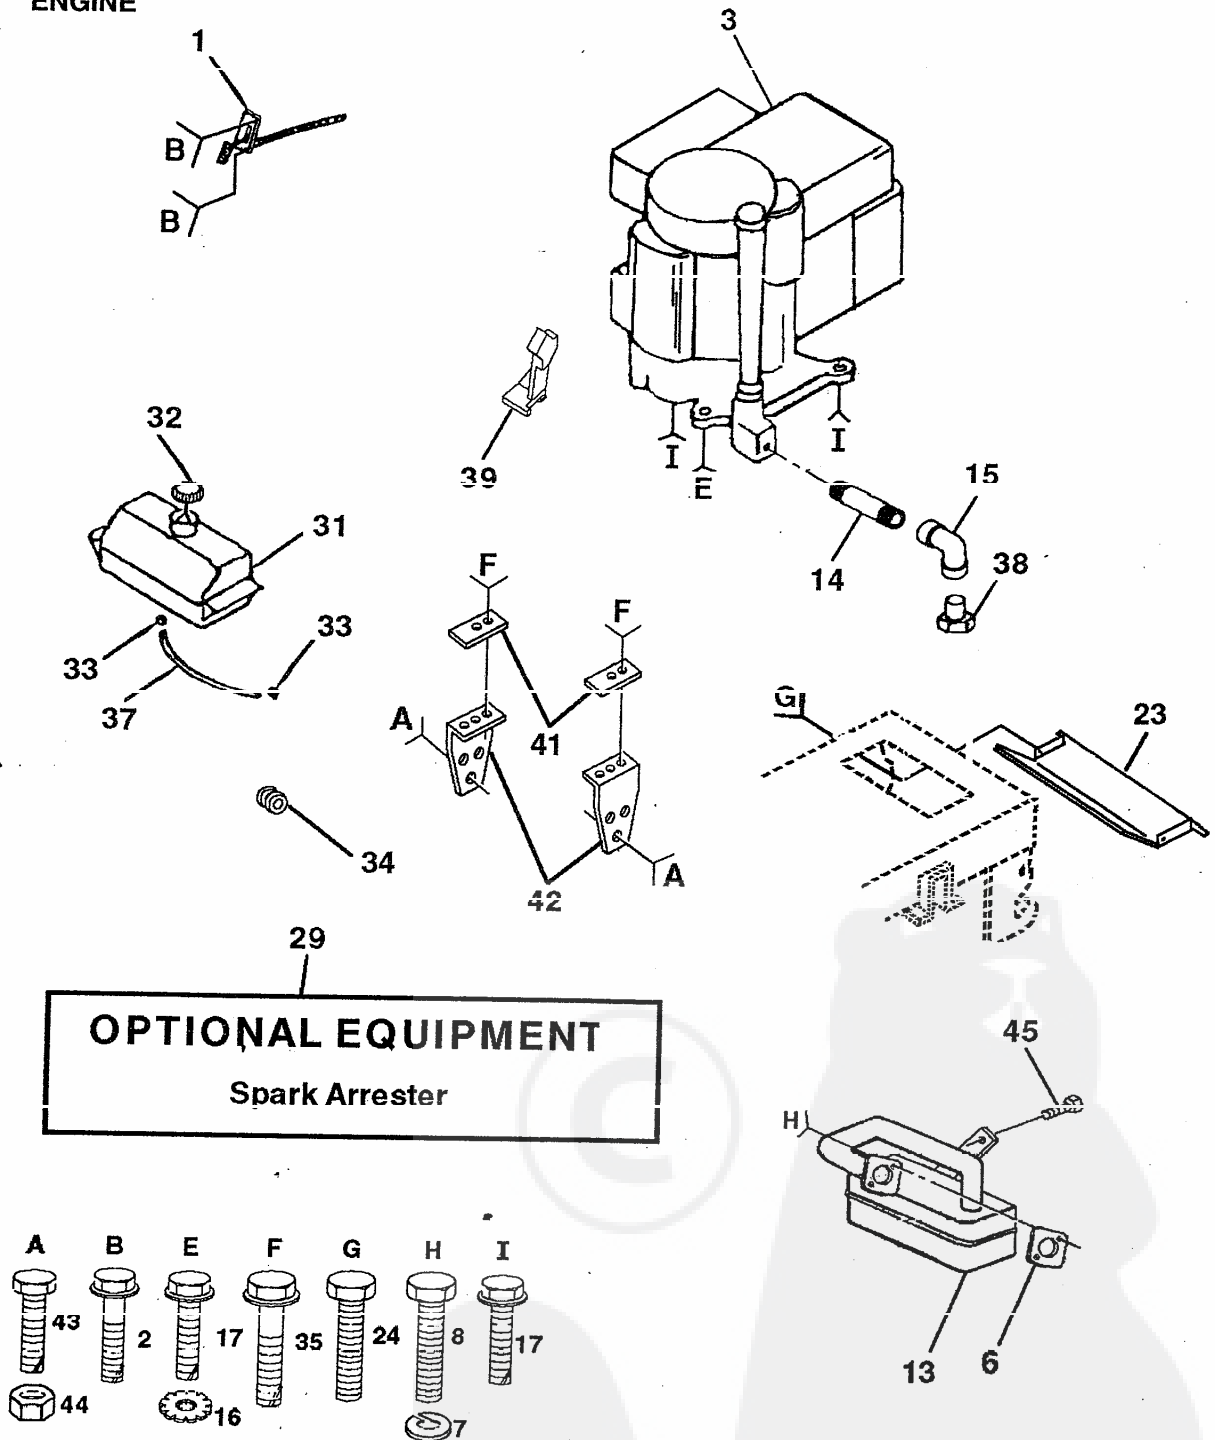

REPAIR PARTS

14 HP 42" TRACTOR -- MODEL NUMBER BA1442A

ENGINE

REPAIR PARTS

14 HP 42" TRACTOR -- MODEL NUMBER BA1442A

ENGINE

KEY NO.	PART NO.	DESCRIPTION
1	132750	Control Th/ch Blk Flg Dom 26 25
2	17720410	Screw Hex Thd Cut 1/4-20x5/8 T
3	-----	Engine B&S 14HP ICQ Dual 1 VT
6	125593X	Gasket Engine
7	10040500	Washer 5/16
8	71070512	Screw Hex Wsh Thdrol 1/4 - 20 x 3/4
13	137352	Muffler Lt B&S 14 HP IC OHV
14	13280324	Nipple Pipe 3/8 Npt X 3"
15	13200300	Elbow Std 90 Degree 3/8-18 Npt
16	11050600	Washer Lock Ext Tooth 3/8
17	17490620	Screw Thdrol 3/8 - 16 x 1-1/4
23	128953X	Shield Browning
24	17021008	Screw
29	137180	Kit Spark Arrestor (Flat Scrn)
31	109202X	Tank Fuel Front 1 25
32	140527	Cap Asm Fuel
33	123497X	Clamp Hose Blk
34	110436X	Bushing Snap Split Blk
35	17490612	Screw Thdrol 3/8 - 16 x 3/4
37	137040	Line Fuel
38	-----	Plug Oil Drain (Order From Engine Manufacturer)
39	127951	Stop Throttle 3000 RPM
41	128230	Strap Support Fuel Tank
42	128229	Bracket Sup. Tank
43	74780616	Bolt Fin Hex 3/8 - 16 x 1 Gr. 5
44	73800600	Nut, Lock 3/8 - 16 Hex w/Ins.
45	17490412	Screw Hex Wsh Thdrol 1/4 - 20 x 3/4

NOTE: All component dimensions given in U.S. inches.
1 inch = 25.4 mm.