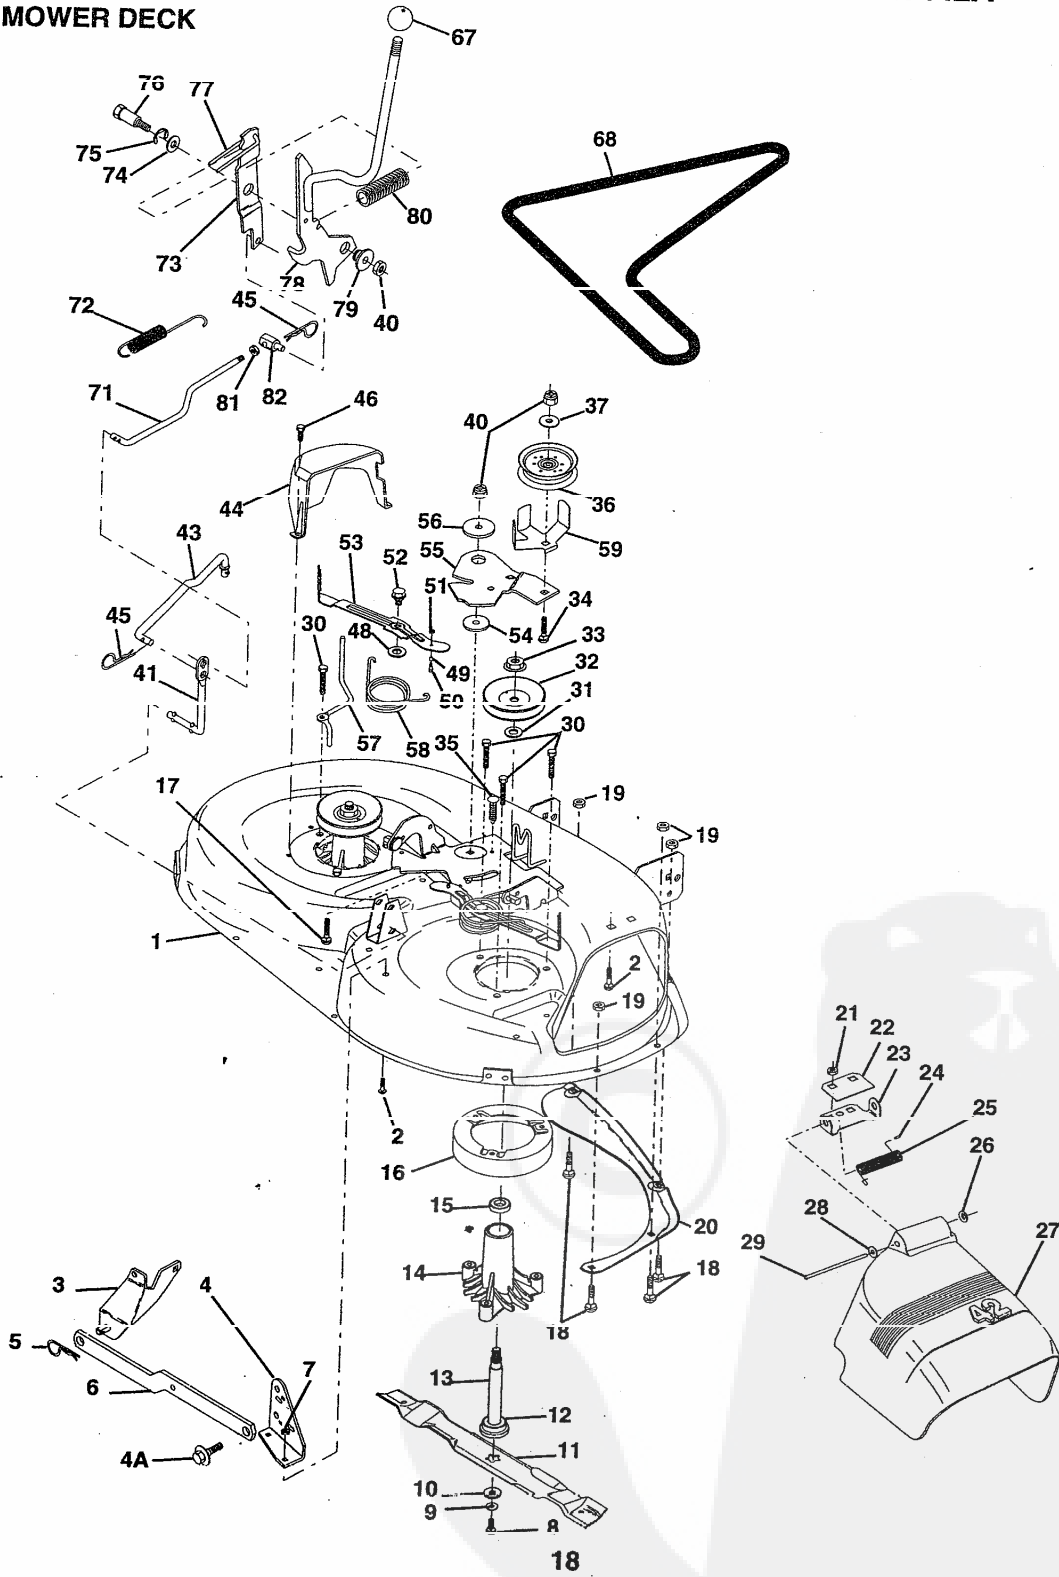

REPAIR PARTS

14 HP 42" TRACTOR -- MODEL NUMBER BA1442A

MOWER DECK

REPAIR PARTS

14 HP 42" TRACTOR - - MODEL NUMBER BA1442A

MOWER DECK

KEY NO.	PART NO.	DESCRIPTION	KEY NO.	PART NO.	DESCRIPTION
1	140081	Asm., Mower Deck 42"	36	131494	Pulley, Idler, Flat
2	72140506	Bolt	37	19131316	Washer 13/32 x 13/16 Ja.16
3	138017	Asm., Bar, Anti-Sway	40	72800600	Nut
4	138440	Asm., Bracket, Anti-Sway Bar	41	140083	Rod Pivot w/Nibs
4A	132827	Bolt, Shoulder	43	140083	Rod Clutch Secondary w/Nibs
5	4939M	Spring, Retainer	44	140088	Cover, Mandrel, Lh
6	130832	Arm, Suspension, Rear	45	4497H	Retainer Spring 1: Zinc/Cad
7	73800500	Nut, Lock 5/16-18	46	137729	Screw, Thdrol 1/4-20 x 5/8
8	850857	Bolt 3/8-24 x 1,25 Gr. 8	48	133944	Washer Hardened Smaller
9	10030600	Washer, Lock	49	133490	Roller Asm. Cam folr Mech Decks
10	140296	Washer, Hardened	50	131340	Bolt Shoulder 10-24 Zinc Gr. 5
11	134149	Blade, Mower, Mulch	51	69180	Nut Lock #10 - 24 UNC
12	129895	Bearing, Ball	52	139888	Bolt Shoulder 5/16 - 18 Type TT.T.P.
13	137645	Asm., Shaft, Mandral, Vented (includes key no. 12)	53	131845	Arm Asm Pad Brake
14	128774	Housing, Mandral, Vented	54	133943	Washer, Hardened
15	110485X	Bearing, Ball, Mandral	55	140084	Arm, Idler
16	140329	Dispositif du courant à air	56	122052X	Spacer, Retainer
17	72110610	Bolt, Carriage 3/8-16 x 1-1/4	57	140090	Guide, Belt
18	72140505	Bolt, Carriage 5/16-18 x 5/8	58	140086	Spring Torsion Brakes 42"
19	73800500	Nut, Lock 5/16-18	59	141043	Guard, Belt
20	136888	Chicane	68	140067	V-Belt, Mower
21	73800500	Nut	71	142427	Rod Primary Clutch 38 & 42"
22	134753	Supporter, Bracket	72	131870	Spring Return
23	131267	Bracket, Deflector	73	127847	Arm Clutch Secondary
24	105304X	Cap, Sleeve	74	121748X	Washer 25/32 x 1-5/8 x 16 Ga.
25	123713X	Spring, Torsion, Deflector	75	12000029	Ring Klip #T5304-75
26	110452X	Washer, Lock	76	128903	Bolt Shoulder 3/8 - 16 UNC 1.44
27	130968	Shield, Deflector	77	127845	Keeper Spring 4.000
28	19111016	Washer 11/32 x 5/8 x 16 Ja.	78	140335	Arm Clutch Primary Lt Flange
29	131491	Rod, Hinge	79	127498	Bushing .747 OD x 794 Lg
30	138776	Screw Hex Thdrol	80	128759	Spring Clutch Mower 2.750
31	129963	Washer, Spacer	81	73350600	Nut Hex Jam 3/8 - 16 UNC
32	129861	Pulley, Mandral	82	142028	Trunnion Adj '94
33	137266	Nut Lock 9/16	83	132044	Cover Handle Round
34	72110614	Bolt	--	130794	Asm. Mandrel (includes key nos. 8-10, 12-15, 31 et 33)
35	133835	Fastener Christmas Tree	--	140475	Deck, Mower, Complete

NOTE: All component dimensions given in U.S. inches
1 inch = 25.4 mm