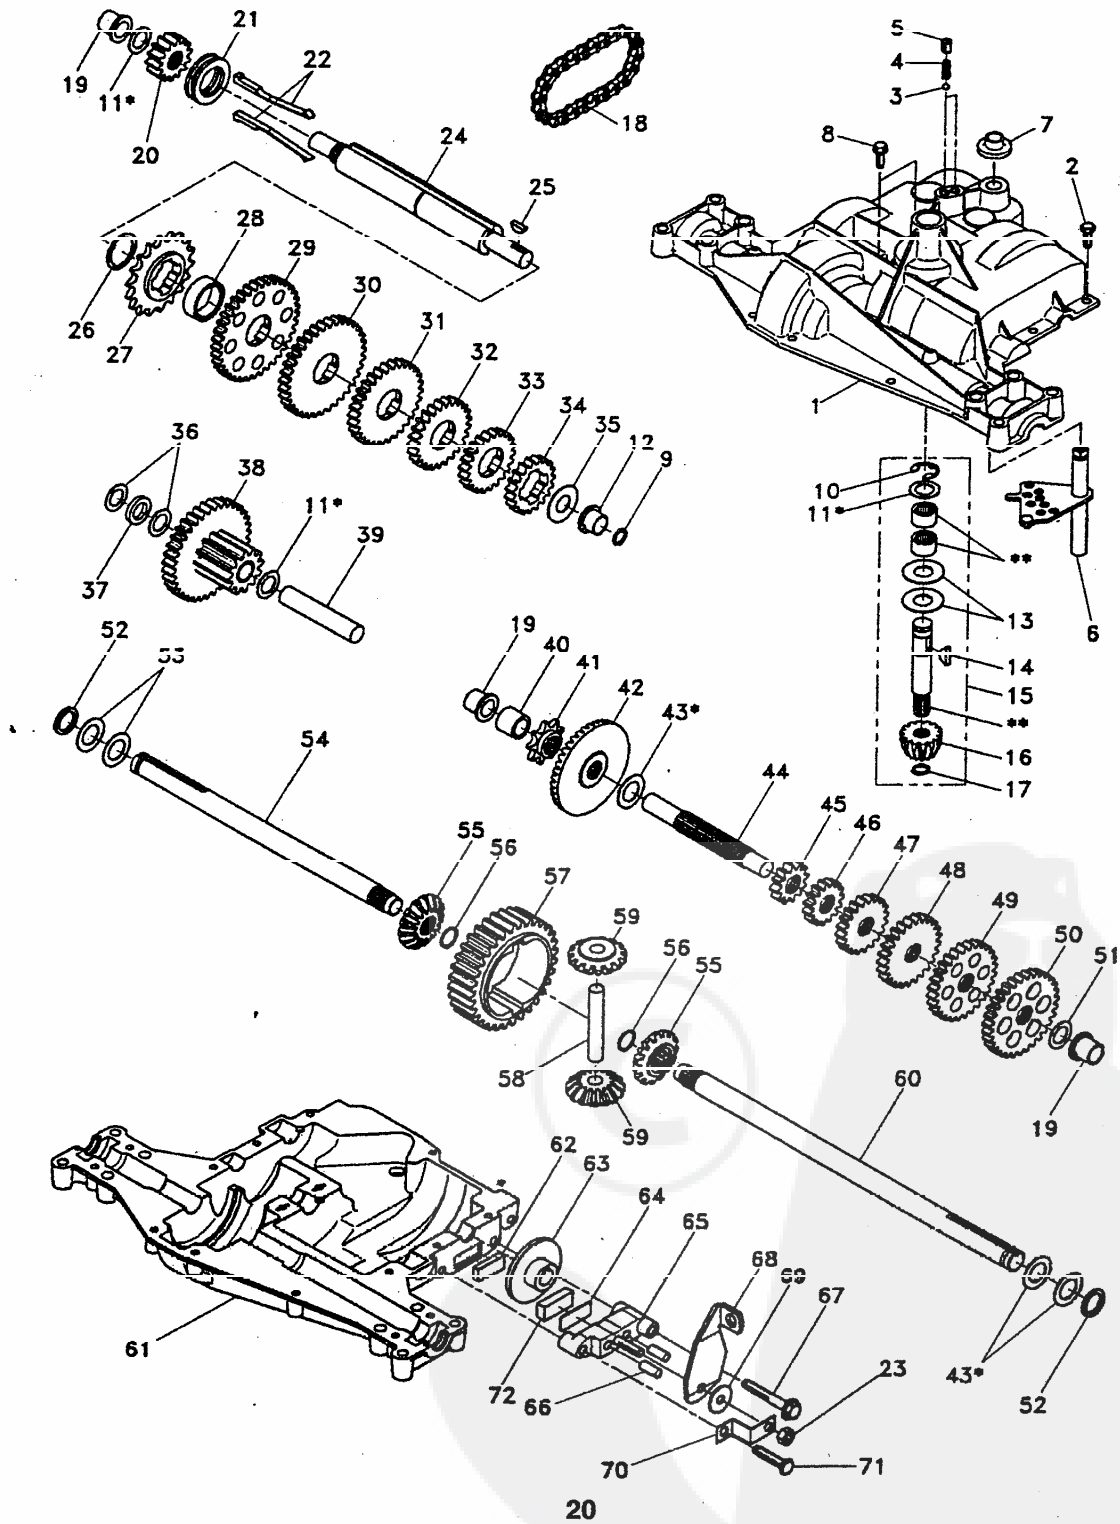

REPAIR PARTS

14 HP 42" TRACTOR - - MODEL NUMBER BA1442A

MOWER DECK

KEY NO.	PART NO.	DESCRIPTION	KEY NO.	PART NO.	DESCRIPTION
1	140081	Asm., Mower Deck 42"	36	131494	Pulley, Idler, Flat
2	72140506	Bolt	37	19131316	Washer 13/32 x 13/16 Ja.16
3	138017	Asm., Bar, Anti-Sway	40	72800600	Nut
4	138440	Asm., Bracket, Anti-Sway Bar	41	140083	Rod Pivot w/Nibs
4A	132827	Bolt, Shoulder	43	140083	Rod Clutch Secondary w/Nibs
5	4939M	Spring, Retainer	44	140088	Cover, Mandrel, Lh
6	130832	Arm, Suspension, Rear	45	4497H	Retainer Spring 1: Zinc/Cad
7	73800500	Nut, Lock 5/16-18	46	137729	Screw, Thdrol 1/4-20 x 5/8
8	850857	Bolt 3/8-24 x 1,25 Gr. 8	48	133944	Washer Hardened Smaller
9	10030600	Washer, Lock	49	133490	Roller Asm. Cam folr Mech Decks
10	140296	Washer, Hardened	50	131340	Bolt Shoulder 10-24 Zinc Gr. 5
11	134149	Blade, Mower, Mulch	51	69180	Nut Lock #10 - 24 UNC
12	129895	Bearing, Ball	52	139888	Bolt Shoulder 5/16 - 18 Type TT.T.P.
13	137645	Asm., Shaft, Mandral, Vented (includes key no. 12)	53	131845	Arm Asm Pad Brake
14	128774	Housing, Mandral, Vented	54	133943	Washer, Hardened
15	110485X	Bearing, Ball, Mandral	55	140084	Arm, Idler
16	140329	Dispositif du courant à air	56	122052X	Spacer, Retainer
17	72110610	Bolt, Carriage 3/8-16 x 1-1/4	57	140090	Guide, Belt
18	72140505	Bolt, Carriage 5/16-18 x 5/8	58	140086	Spring Torsion Brakes 42"
19	73800500	Nut, Lock 5/16-18	59	141043	Guard, Belt
20	136888	Chicane	68	140067	V-Belt, Mower
21	73800500	Nut	71	142427	Rod Primary Clutch 38 & 42"
22	134753	Supporter, Bracket	72	131870	Spring Return
23	131267	Bracket, Deflector	73	127847	Arm Clutch Secondary
24	105304X	Cap, Sleeve	74	121748X	Washer 25/32 x 1-5/8 x 16 Ga.
25	123713X	Spring, Torsion, Deflector	75	12000029	Ring Klip #T5304-75
26	110452X	Washer, Lock	76	128903	Bolt Shoulder 3/8 - 16 UNC 1.44
27	130968	Shield, Deflector	77	127845	Keeper Spring 4.000
28	19111016	Washer 11/32 x 5/8 x 16 Ja.	78	140335	Arm Clutch Primary Lt Flange
29	131491	Rod, Hinge	79	127498	Bushing .747 OD x 794 Lg
30	138776	Screw Hex Thdrol	80	128759	Spring Clutch Mower 2.750
31	129963	Washer, Spacer	81	73350600	Nut Hex Jam 3/8 - 16 UNC
32	129861	Pulley, Mandral	82	142028	Trunnion Adj '94
33	137266	Nut Lock 9/16	83	132044	Cover Handle Round
34	72110614	Bolt	--	130794	Asm. Mandrel (includes key nos. 8-10, 12-15, 31 et 33)
35	133835	Fastener Christmas Tree	--	140475	Deck, Mower, Complete

NOTE: All component dimensions given in U.S. inches
1 inch = 25.4 mm

REPAIR PARTS

14 HP 42" TRACTOR - - MODEL NUMBER BA1442A

TRANSMISSION - DANA MODEL NUMBER 4360-79