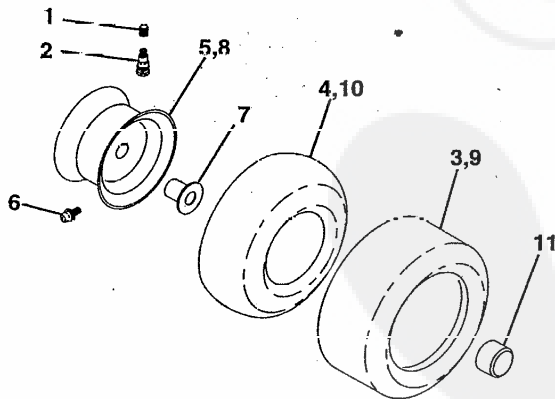

KEY NO.	PART NO.	DESCRIPTION
14	72050411	Nut, Crownlock 1/4-20 x 1-3/8
15	134300	Spacer, Split
16	121250X	Spring
17	123976X	Nut, Lock, Flang 1/4 Gr. 5
21	139888	Bolt, Shoulder 5/16-18 UNC
22	73800500	Nut
24	19171912	Washer 17/32 x 1-3/16 x 12 Ga.
25	127018X	Bolt Shoulder 5/16-18 x .62
26	120068X	Knob, Seat
27	131772	Spacer, Split
28	131771	Spacer, Split

NOTE: All component dimensions given in U.S. inches
1 inch = 25.4 mm

REPAIR PARTS

14 HP 42" TRACTOR -- MODEL NUMBER BA1442A

DECALS

KEY NO.	PART NO.	DESCRIPTION	KEY NO.	PART NO.	DESCRIPTION
1	138956	Decal, Instruction, Operation	11b	126347X	Decal Warn Deflec Span/Ital
1a	126681X	Decal Oper Wrn Eng/Fr	11c	126193X	Decal Warn Def Sw/Nor/Dan/Fin
1b	126680X	Decal Oper Inst/Warn Nor/Fin	14	121549X	Decal, Caution, Battery (Fre./Ger.)
1c	126682X	Decal Oper/Warn German/Dutch	15	136830	Decal, V-Belt
1d	126683X	Decal Oper/Warning Span/Ital	19	140837	Decal, Parking Brake
1e	126348X	Decal Inst Warn Span/Ital	--	130311	Decal, Handle, Lift, Height Adjust (Lift Handle)
2	143504	Decal, Fender/Hood Front Bricobi	--	140749	Manual, Operators (European)
3	123966X	Decal, Hood Rh	--	144226	Manual, Repair Parts (European)
5	143510	Decal, Side Panel	Accessories not included with your tractor:		
6	133795	Decal, Caution	--	LC05	33 lb Wheel wts (pair)
7	126677X	Decal, Clutch/Brake	--	LBD48	42" Snow Blade
7a	126678X	Decal Brake/Clutch Span/Ital	--	LSB42	Snow Blower
8	143509	Decal Dash Bricobi	--	LAD18	Tire Chains
9	141521	Decal HP Engine			
10	125690X	Decal 100 Dba			
11	137259	Decal, Warning, Multi-Language			
11a	126194X	Decal Caut Deflect E/Fr/Ger/Du			

TIRES AND WHEELS

KEY NO.	PART NO.	DESCRIPTION
1	59192	Cap, Valve
2	65139	Stem, Valve
3	106222X	Tire Front
4	59904	Tube, Front (not furnished)
5	106732X417	Rim, Asm. Front
6	278H	Grease Fitting (rear tire only)
7	9040H	Pailier à bride (front tire only)
8	106108X417	Rim, Asm. Rear
9	106268X	Tire, Rear 18 x 9.5 - 8
10	7152J	Tube, Rear (not furnished)
11	104757X	Cap, Axle