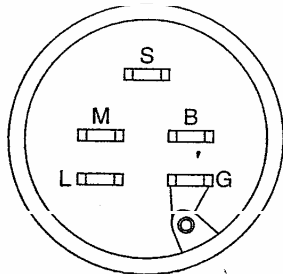

14 HP 42" TRACTOR -- MODEL NUMBER BA1442A

SCHEMATIC

IGNITION SWITCH

POSITION	CIRCUIT
OFF	M + G
ON	B + L
START	B + S + L

WIRING INSULATED CLIPS

NOTE: IF WIRING INSULATED CLIPS WERE REMOVED FOR SERVICING OF UNIT, THEY SHOULD BE REPLACED TO PROPERLY SECURE YOUR WIRING

NOTE

YOUR TRACTOR IS EQUIPPED WITH A SPECIAL ALTERNATOR SYSTEM. THE LIGHTS ARE NOT CONNECTED TO THE BATTERY, BUT HAVE THEIR OWN ELECTRICAL SOURCE. BECAUSE OF THIS, THE BRIGHTNESS OF THE LIGHTS WILL CHANGE WITH ENGINE SPEED. AT IDLE THE LIGHTS WILL DIM. AS THE ENGINE IS SPEEDED UP, THE LIGHTS WILL BECOME THEIR BRIGHTEST.

● NON-REMOVABLE CONNECTIONS

○ REMOVABLE CONNECTIONS