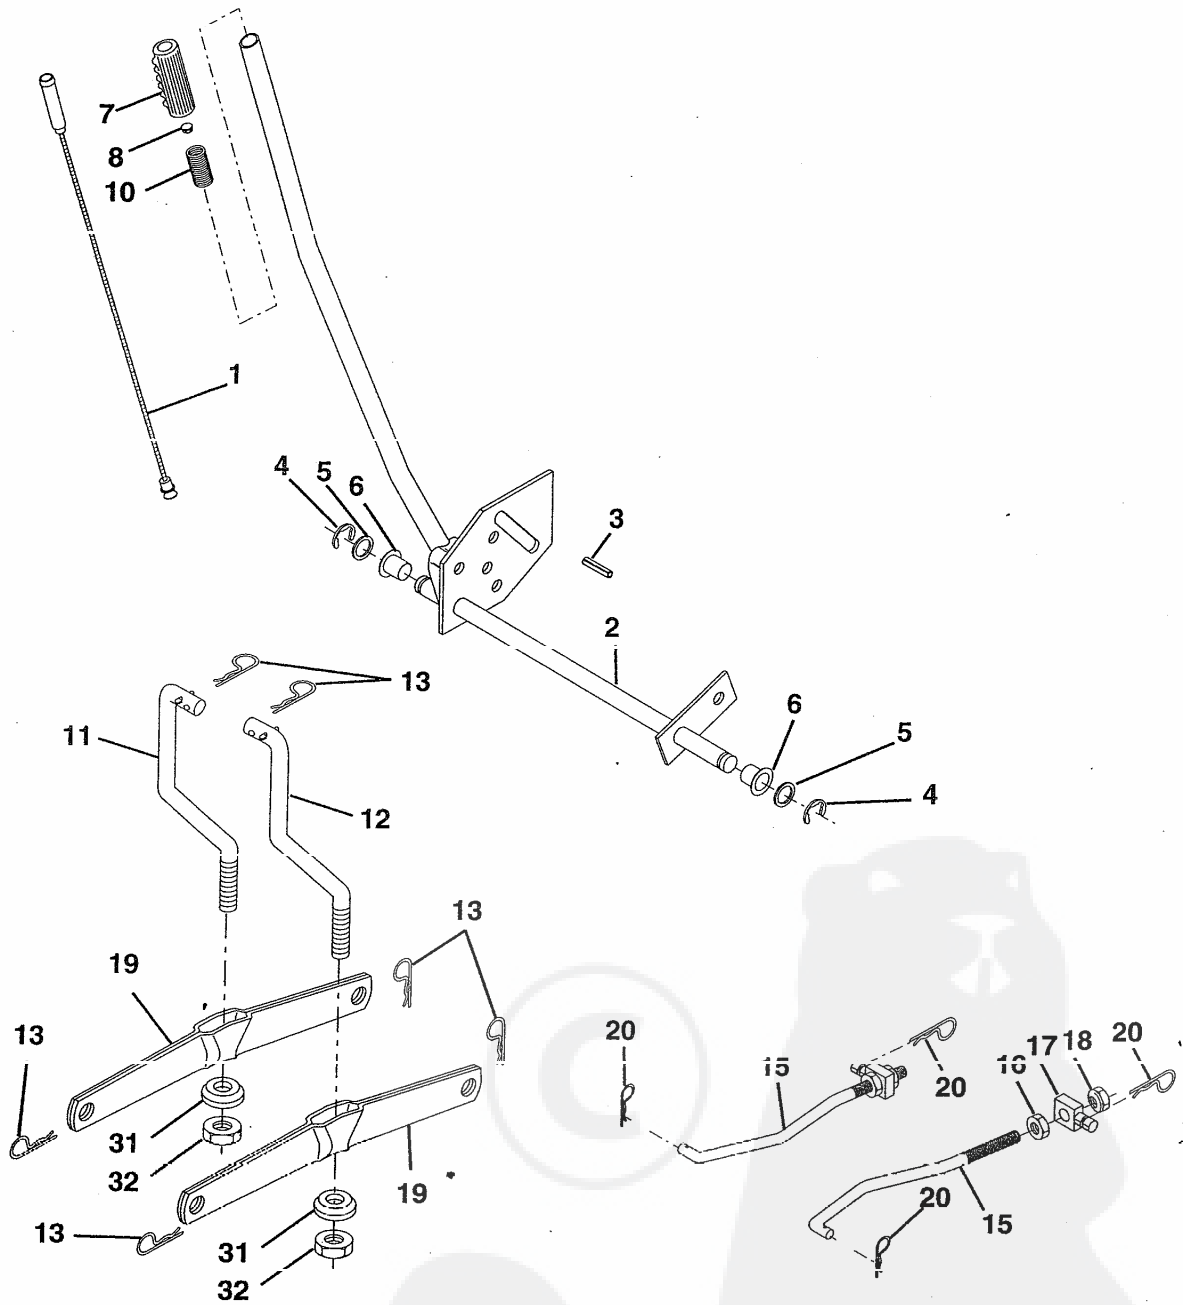

NOTE: All component dimensions given in U.S. inches.
1 inch = 25.4 mm.

REPAIR PARTS

14 HP 42" TRACTOR - - MODEL NUMBER BA1442A

MOWER LIFT

REPAIR PARTS

14 HP 42" TRACTOR - - MODEL NUMBER BA1442A

MOWER LIFT

KEY NO.	PART NO.	DESCRIPTION
1	136973	Asm. Inner Wire w/Plunger
2	137111	Asm., Shaft, Lift
3	138284	Pin, Square
4	12000002	Ring, E n°5133-62
5	19211416	Washer 21/32 X 7/8 X 16 Ja
6	120183X	Bearing, Nylon
7	109413X	Grip Handle Bicycle Matte Blk
8	124526X	Button, Plunger
10	122512X	Spring, Compression
11	139865	Link, Lift, Lh
12	139866	Link, Lift, Rh
13	4939M	Spring, Retainer
15	127218	Link, Front
16	73350800	Nut, Jam, Hex 1/2-13 Unc
17	130171	Trunnion
18	73800800	Nut, Lock w/washer 1/2-13 Unc
19	139868	Arm, Suspension, Rear
20	3146R	Spring, Retainer
31	140302	Bearing, Pvt Lft
32	73810600	Nut, Lock w/nylon insert 3/8 - 24