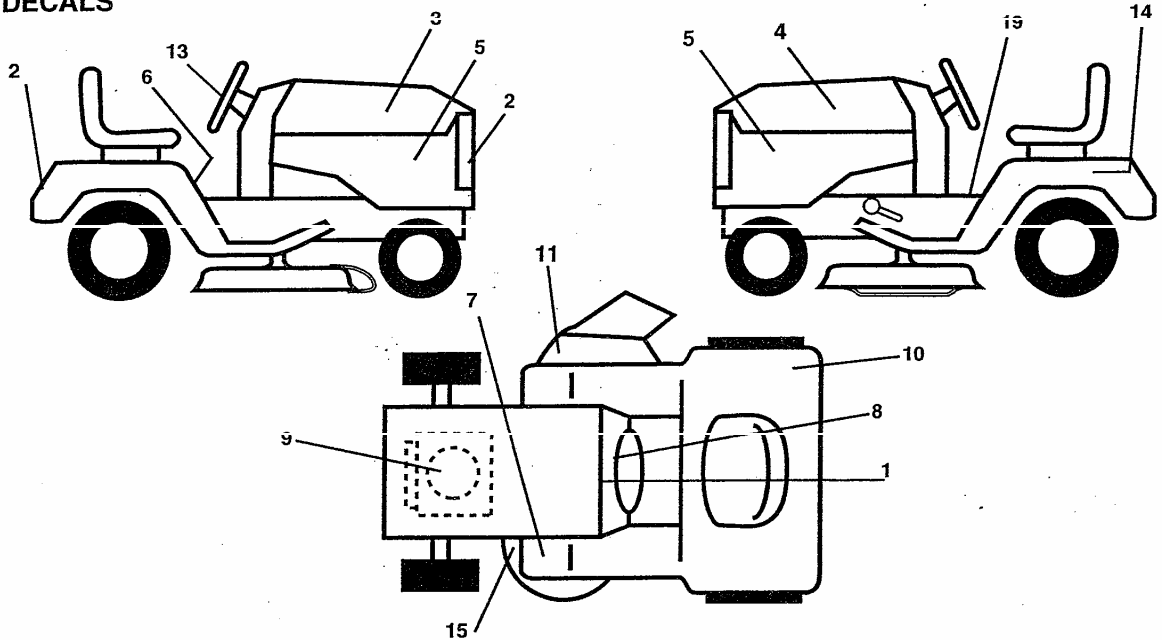

REPAIR PARTS

14 HP 42" TRACTOR -- MODEL NUMBER BA1442A

DECALS

KEY NO.	PART NO.	DESCRIPTION	KEY NO.	PART NO.	DESCRIPTION
1	138956	Decal, Instruction, Operation	11b	126347X	Decal Warn Deflec Span/Ital
1a	126681X	Decal Oper Wrn Eng/Fr	11c	126193X	Decal Warn Def Sw/Nor/Dan/Fin
1b	126680X	Decal Oper Inst/Warn Nor/Fin	14	121549X	Decal, Caution, Battery (Fre./Ger.)
1c	126682X	Decal Oper/Warn German/Dutch	15	136830	Decal, V-Belt
1d	126683X	Decal Oper/Warning Span/Ital	19	140837	Decal, Parking Brake
1e	126348X	Decal Inst Warn Span/Ital	--	130311	Decal, Handle, Lift, Height Adjust (Lift Handle)
2	143504	Decal, Fender/Hood Front Bricobi	--	140749	Manual, Operators (European)
3	123966X	Decal, Hood Rh	--	144226	Manual, Repair Parts (European)
5	143510	Decal, Side Panel	Accessories not included with your tractor:		
6	133795	Decal, Caution	--	LC05	33 lb Wheel wts (pair)
7	126677X	Decal, Clutch/Brake	--	LBD48	42" Snow Blade
7a	126678X	Decal Brake/Clutch Span/Ital	--	LSB42	Snow Blower
8	143509	Decal Dash Bricobi	--	LAD18	Tire Chains
9	141521	Decal HP Engine			
10	125690X	Decal 100 Dba			
11	137259	Decal, Warning, Multi-Language			
11a	126194X	Decal Caut Deflect E/Fr/Ger/Du