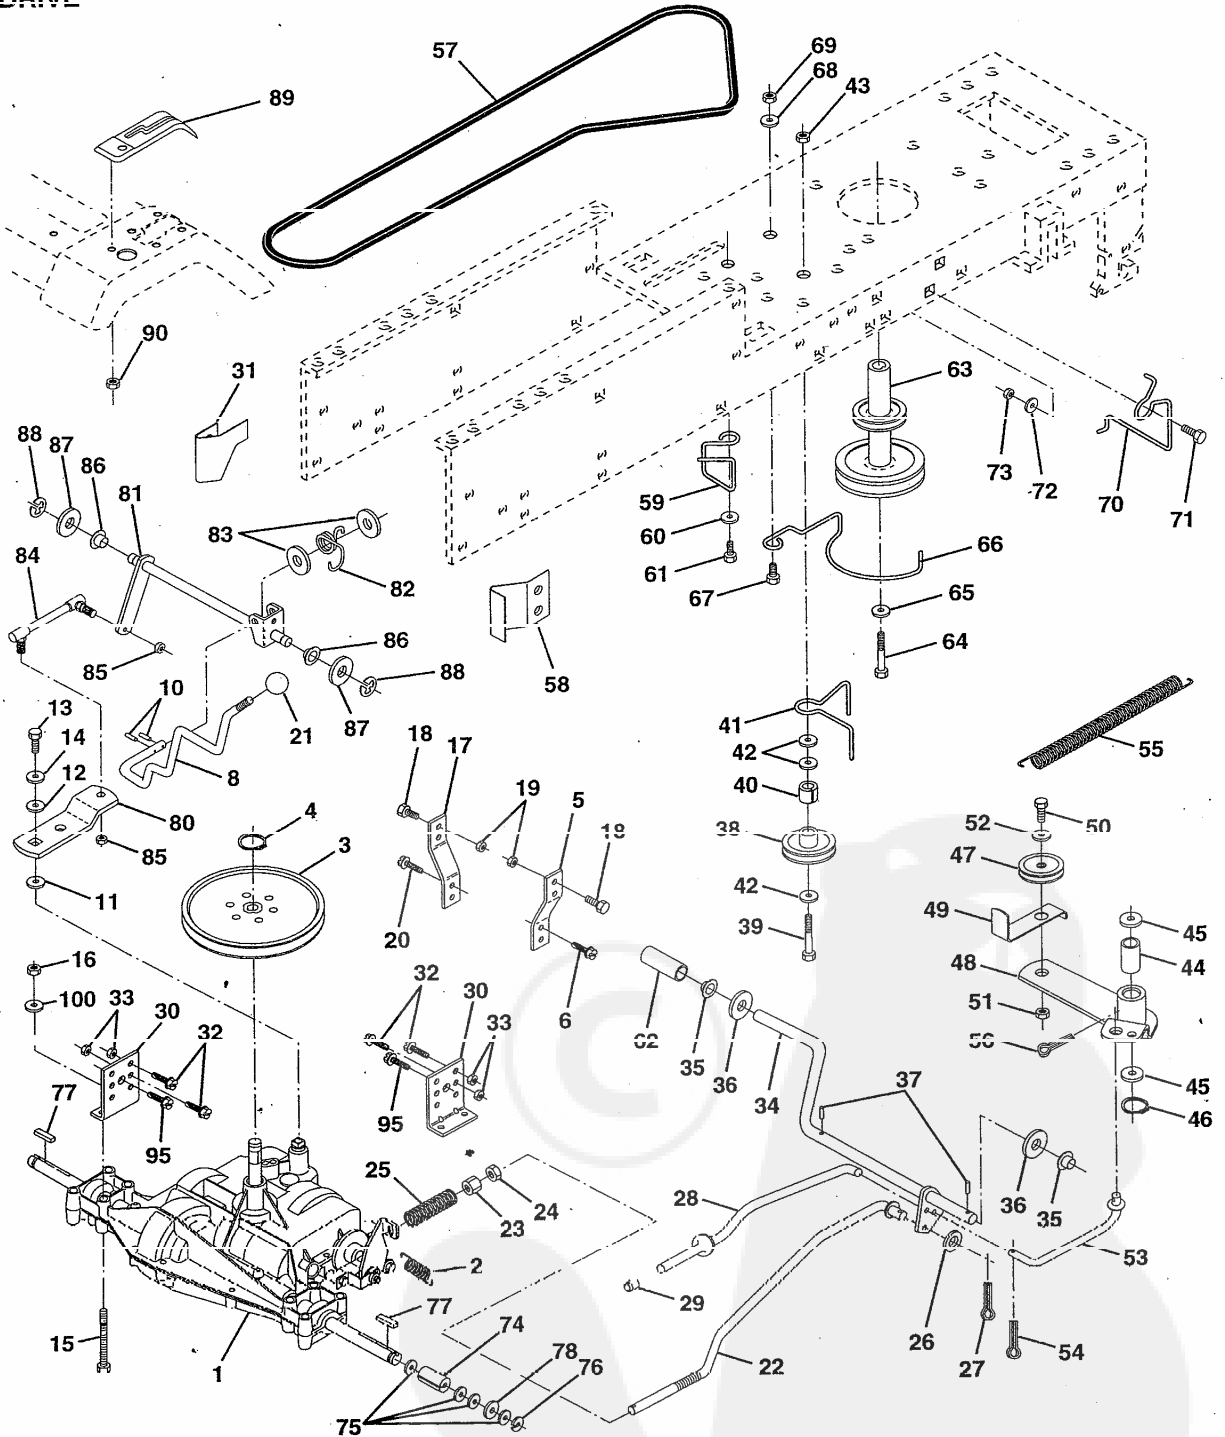

REPAIR PARTS

14 HP 42" TRACTOR - - MODEL NUMBER BA1442A

DRIVE

REPAIR PARTS

14 HP 42" TRACTOR - - MODEL NUMBER BA1442A

DRIVE

KEY NO.	PART NO.	DESCRIPTION	KEY NO.	PART NO.	DESCRIPTION
1	142603	Transaxle, 6 speed, Dana D4360-79	48	123789X	Bellcrank Asm Clutch
2	110422X	Spring brake Return	49	123205X	Retainer Belt Style Spring
3	123666X	Pulley, Transaxle	50	74760624	Bolt Hex 3/8-16 unc x 1-1/2
4	12000028	Ring Retainer	51	73680600	Nut Crownlock 3/8-16 Unc
5	121520X	Strap Torque 30°	52	19131316	Washer 13/32 x 13/16 x 16 Ga.
6	17490512	Screw Thdrol 5/16-18 x 3/4 TYT	53	105710X	Link Clutch
8	141003	Rod Shifter	54	76020412	Pin Cotter
10	76020416	Pin Cotter 1/8 x 1	55	105709X	Spring Return Clutch
11	105701X	Washer Plate shf 388 Sq Hole	56	76020412	Pin Cotter
12	19151216	Washer 15/32 x 3/4 x 16 Ga.	57	130801	V-Belt Ground Drive
13	71040412	Bolt Hex 1/4-28 unf x 3/4 Gr. 8	58	127274X	Keeper Belt(RH)
14	10040400	Washer Lock Hvy Helical 1/4	59	140312	Keeper Belt Chassis
15	74780544	Bolt Hex 5/16 - 18 x 2-3/4	60	19131312	Washer 13/32 X 13/16 X 12 Ga.
16	73300500	Nut Lock Hex w/lms 5/16 18	61	17490612	Screw Thdrol 3/8-16x3/4 Ty-tt
17	121520X	Strap Torque 30°	62	123533X	Cover Pedal
18	74780616	Bolt Hex 3/8-16unc x 1 Gr. 5	63	140186	Pulley Engine
19	73800600	Nut Crownlock 3/8-16 Unc	64	71170764	Bolt Hex 7/16-20 x 4 Gr. 5
20	17490512	Screw Thdrol 5/16-18 x 3/4 TYT	65	10040700	Washer Lock Hvy, Helical Spr 7/16
21	106933X	Knob	66	129921	Keeper Belt (LH)
22	130804	Rod Brake	67	74760616	Bolt Hex 3/8-16 unc x 1
23	73800600	Nut Lock Hex W/washer 3/8-16 unc	68	19131312	Washer 13/32 X 13/16 X 12 Ga.
24	73350600	Nut Hex Jam H 3/8-16 Unc	69	73680600	Nut Crownlock 3/8-16 Unc
25	106888X	Spring Brake Rod	70	134683	Guide Belt Mower Drive RH
26	19131316	Washer 13/32 x 13/16 x 16 Ga.	71	74760616	Bolt Hex 3/8-16 unc x 1
27	76020412	Pin Cotter 1/8 x 3/4	72	19132012	Washer 13/32 X 1-1/4 X 12 Ga.
28	133261	Rod Brake Parking	73	73680600	Nut Crownlock 3/8-16 Unc
29	71673	Cap Brake Parking Black	74	109502X	Spacer Split
30	130807	Bracket Transmission	75	121749X	Washer 25/32 X 1 1/4 X 16 Ga.
31	127275X	Keeper Belt LH LT 14 Ga.	76	12000001	E-ring
32	74760512	Bolt Hex 5/16 - 18 x 2-1/2	77	123583X	Key Square
33	73800500	Nut Crownlock 5/16 - 18	78	121748X	Washer 25/32 X 1-5/8 X 16 Ga.
34	122424X	Shaft Asm Pedal Foot	80	131488	Arm, shift lever
35	120183X	Bearing Nylon Blk 629 AD	81	136932	Crossbar, Asm. Shift
36	19211616	Washer 21/32 x 1 x 16 Ga.	82	123782X	Spring
37	1572H	Pin Roll 3/16 x 1"	83	19171216	Washer 17/32 X 3/4 X 16 Ga.
38	123674X	Pulley Idler Flat	84	132182	Tie Rod
39	74760644	Bolt Hex 3/8-16 unc x 2-3/4	85	73530400	Nut Nylock1/4-28
40	4470J	Spacer Split	86	71208	Bushing
41	109070X,	Keeper Belt	87	19212016	Washer 21/32 x 1-1/4 x 16 Ga.
42	19131312	Washer 13/32 x 13/16 x 12 Ga.	88	12000008	Ring Klip #5304-62
43	73800600	Nut Crownlock 3/8-16 Unc	89	139964	Console, Gear Shift
44	105700X	Bearing Nylon	90	124346X	Nut 1/4
45	110812X	Washer Hardened	95	17490612	Screw Thdrol 3/8 - 16 x 3/4
46	12000039	Ring Klip #t5304-50	100	19111216	Washer 11/32 x 3/4 x 16 Ga.
47	127783	Pulley Idler V-groove Plastic			

NOTE: All component dimensions give in U.S. inches
1 inch = 25.4 mm.