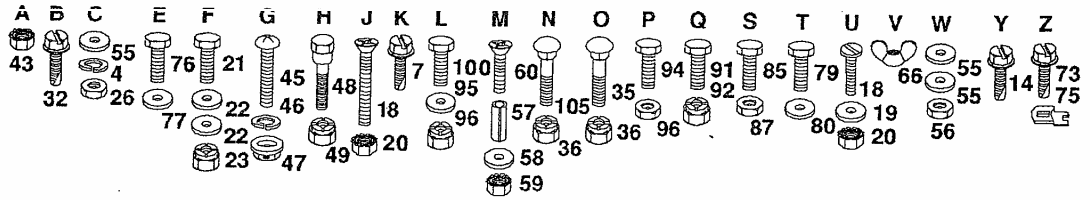

REPAIR PARTS

14 HP 42" TRACTOR -- MODEL NUMBER BA1442A

CHASSIS AND ENCLOSURES

REPAIR PARTS

14 HP 42" TRACTOR -- MODEL NUMBER BA1442A

CHASSIS AND ENCLOSURES

KEY NO.	PART NO.	DESCRIPTION	KEY NO.	PART NO.	DESCRIPTION
1	140341	Chassis Wldmt 11ga	47	2029J	Nut Weld
2	140356	Drawbar Stretch	48	123481X	Bolt Shoulder 1/4-20 Inc
4	10040400	Washer Lock Hvy Helical 1/4	49	73680400	Nut Crownlock 1/4-20 Unc
6	127543X	Saddle LT Goose/hk F/s	53	137655X520	Panel Side RH LT/YP Ms-520
7	17490612	Screw Thdrol 3/8-16 x 3/4	54	132637X520	Panel Side LH LT Ms-520
9	140398	Dash Black Hole" a" 88	55	19091216	Washer 9/32 X 3/4 X 16 Ga
10	5479J	Plug Button	56	73220400	Nut Fin Hex 1/4-20 UNC
11	141108	Panel Asm Dash LH Notch	57	7206J	Spacer Split #10 X 3/4 Cad/zin
13	140284	Panel Dash RH	58	19070818	Washer 7/32 X 1/2 X 18 Ga
14	17490612	Screw Thdrol 3/8-16 x 3/4	59	73731000	Nut Keps #10-24 Unc
15	135138X014	Plate Slkscr Dm YP NA WI NC	60	74981020	Screw Mach Cr Pan 10-24 X1-1/4
16	132177	Dash Lower LT	66	123198X	Nut Plastic Locking Wng 1/4-20
17	132635X520	Hood LT/YT/GT Pnt Ms-520	71	124392X417	Bezel Asm Pnt
18	74180512	Screw Mach Trhd 5/16-18uncx3/4	72	106395X	Lens Headlight Bar Clear
19	19111116	Washer 11/32 X 11/16 X 16 Ga	73	17211010	Screw Hex Whd Tap #10-16 X5/8 Ab
20	73510500	Nut Keps 5/16-18 Unc	74	140181	Plate Sprt Brty
21	74780620	Bolt Fin Hex 3/8-16 x 1-1/4	75	104755X	"J" Fastener
22	19131312	Washer 13/32 x 13/16 x 12 Ga.	76	17490512	Screw Thdrol 5/16-18 X 3/4 TYT
23	73800600	Nut Lock Hex w/Ins 3/8-16 UNC	77	19131210	Washer 13/32 X 3/4 X 10 Ga
24	124130X	Support Dash	78	132644	Bracket Grille Galv
26	73220400	Nut Fin Hex 1/4-20 Unc	79	17430412	Screw Hex Wsh Thdrol 1/4 - 20 x 3/4
28	131716	Grille Asm Weldment	80	19091016	Washer 9/32 X 5/8 X 16 Ga
30	140001X417	Fender Pnt Ms-417	85	74760532	Bolt Fin Hex 5/16-18 UNC x 2 Gr. 2
31	136619	Bracket Fender	86	121236X	Spacer Split
32	17490612	Screw Thdrol 3/8-16x3/4 Ty-tt	87	73800500	Nut Lock Hex W/Inc 5/16-18 UNC
33	105464X417	Footrest Pnt RH Ms-417	88	74780512	Bolt Hex 5/16 - 18 x 3/4
34	105465X417	Footrest Pnt LH Ms-417	91	74780616	Bolt Fin Hex 3/8-16 x 1 Gr. 5
35	72110606	Bolt Rdhd Sht Sqnk 3/8-16 X3/4	92	73800600	Nut Lock Hes w/Ins. 3/8-16
36	73800600	Nut Lock Hex w/Ins 3/8-16 Unc	94	74780616	Bolt Fin Hex 3/8-16 x 1
37	129966	Pad Footrest Jelly Bean LT/YT/GT	95	19131312	Washer 13/32 X 13/16 X 12 Ga
38	105419X520	Strap Pnt Grille Ms-520	96	73800600	Nut Lock Hex w/Ins. 3/8-16 UNC
41	106784X	Strap Asm Hinge Rear	100	74780616	Bolt Fin Hex 3/8-16unc X 1
42	104618X	Strap Asm Hinge Front	101	2751R	Clip Line Fuel 13/32 Mtg Hole
43	73510400	Nut Keps Hex 1/4-20 Unc	103	139886	Bracket Asm Pvt LH Mwr Rear
44	109808X	Latch Chute Blk	104	139887	Bracket Asm Pvt RH Mwr Rear
45	74191008	Screw Mach Cr Pan #10-24 X 1/2	105	72140608	Bolt Rdhd Sqnk 3/8-16unc X 1
46	10071000	Washer Lock #10	110	110436X	Bushing Snap Split Blk

NOTE: All component dimensions given in U.S. inches
1 inch = 25.4 mm