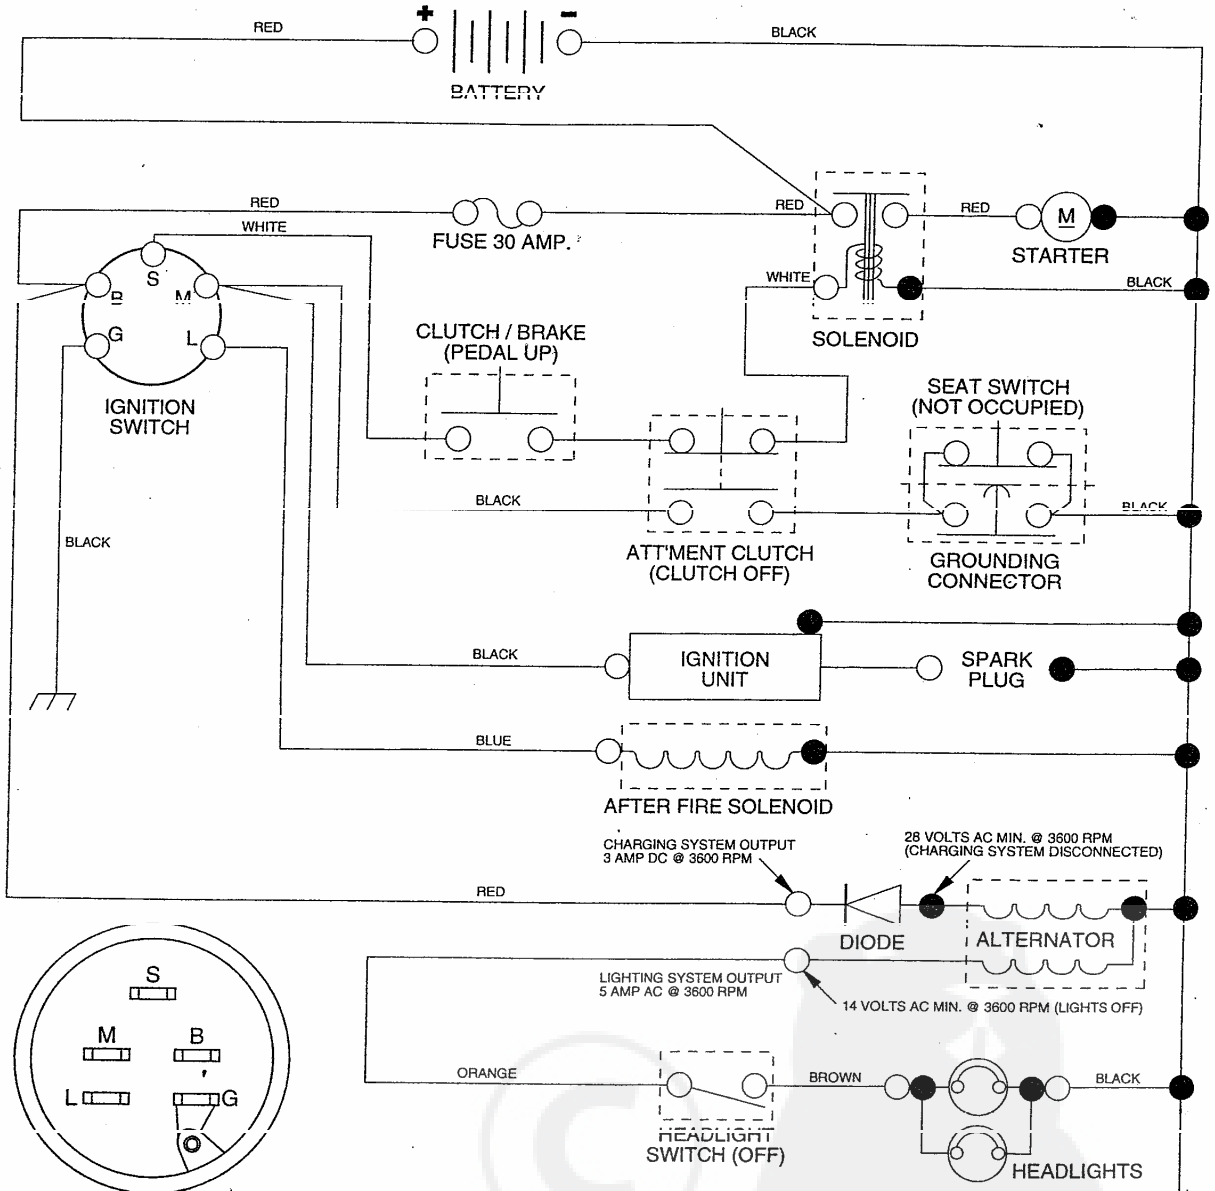

14 HP 42" TRACTOR -- MODEL NUMBER BA1442A

SCHEMATIC

IGNITION SWITCH

POSITION	CIRCUIT
OFF	M + G
ON	B + L
START	B + S + L

WIRING INSULATED CLIPS

NOTE: IF WIRING INSULATED CLIPS WERE REMOVED FOR SERVICING OF UNIT, THEY SHOULD BE REPLACED TO PROPERLY SECURE YOUR WIRING

NOTE

YOUR TRACTOR IS EQUIPPED WITH A SPECIAL ALTERNATOR SYSTEM. THE LIGHTS ARE NOT CONNECTED TO THE BATTERY, BUT HAVE THEIR OWN ELECTRICAL SOURCE. BECAUSE OF THIS, THE BRIGHTNESS OF THE LIGHTS WILL CHANGE WITH ENGINE SPEED. AT IDLE THE LIGHTS WILL DIM. AS THE ENGINE IS SPEEDED UP, THE LIGHTS WILL BECOME THEIR BRIGHTEST.

● NON-REMOVABLE CONNECTIONS

○ REMOVABLE CONNECTIONS