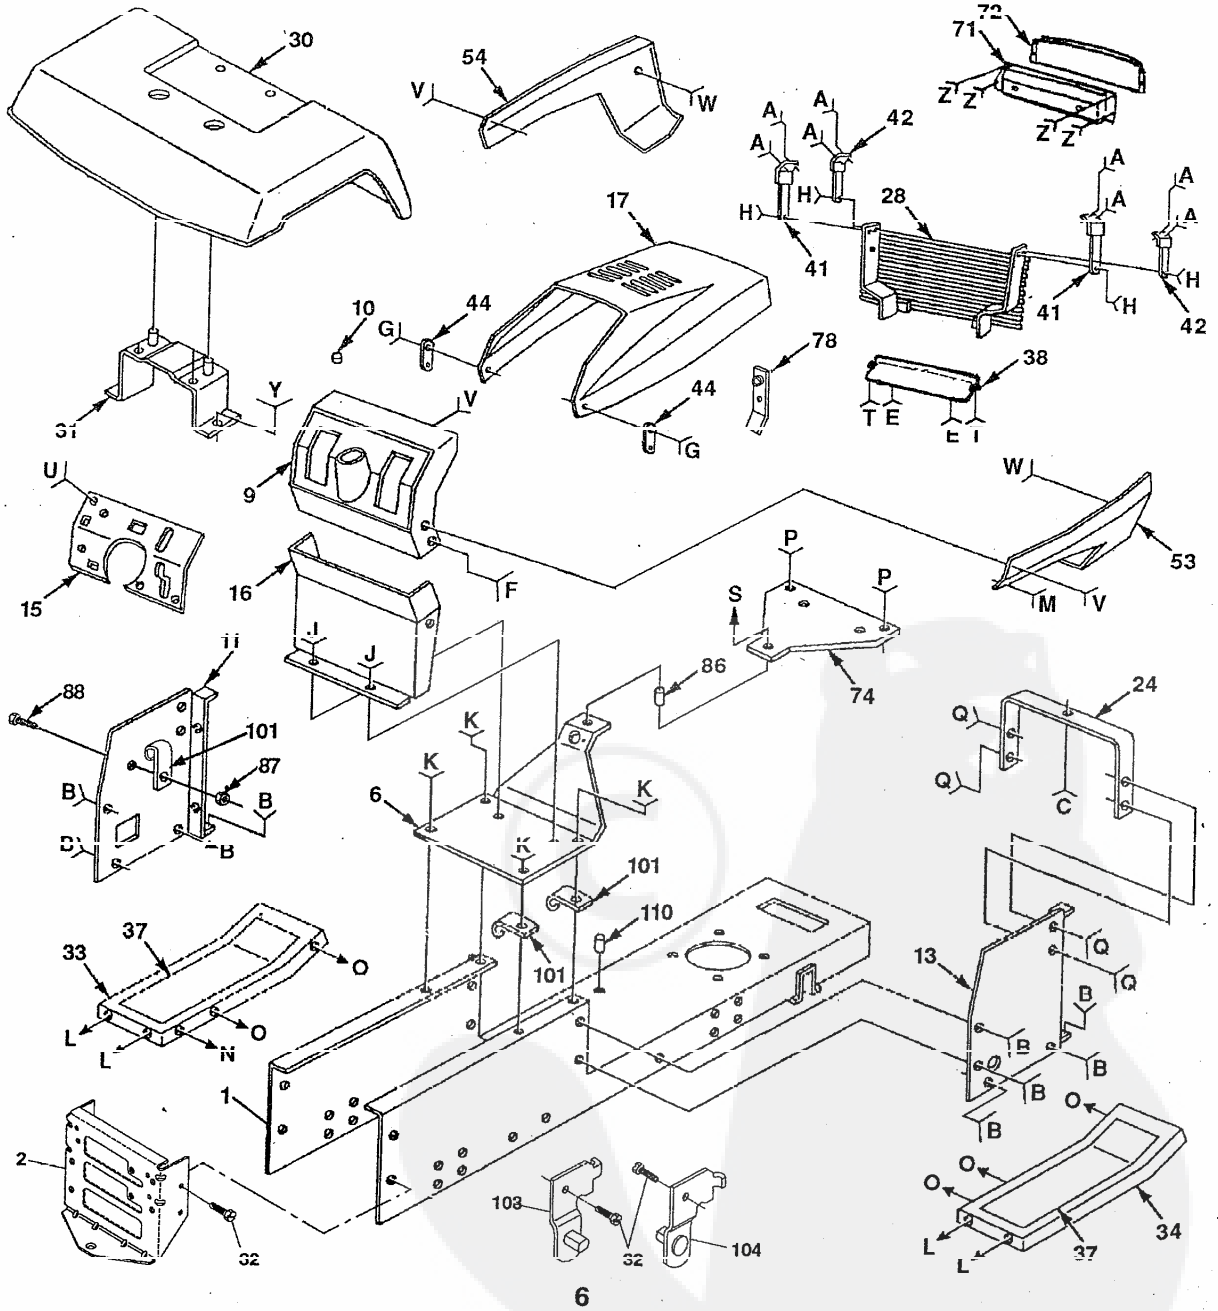

REPAIR PARTS

14 HP 42" TRACTOR -- MODEL NUMBER BA1442A

CHASSIS AND ENCLOSURES

REPAIR PARTS

14 HP 42" TRACTOR -- MODEL NUMBER BA1442A

CHASSIS AND ENCLOSURES

KEY NO.	PART NO.	DESCRIPTION	KEY NO.	PART NO.	DESCRIPTION
1	140341	Chassis Wldmt 11ga	47	2029J	Nut Weld
2	140356	Drawbar Stretch	48	123481X	Bolt Shoulder 1/4-20 Inc
4	10040400	Washer Lock Hvy Helical 1/4	49	73680400	Nut Crownlock 1/4-20 Unc
6	127543X	Saddle LT Goose/hk F/s	53	137655X520	Panel Side RH LT/YP Ms-520
7	17490612	Screw Thdrol 3/8-16 x 3/4	54	132637X520	Panel Side LH LT Ms-520
9	140398	Dash Black Hole" a" 88	55	19091216	Washer 9/32 X 3/4 X 16 Ga
10	5479J	Plug Button	56	73220400	Nut Fin Hex 1/4-20 UNC
11	141108	Panel Asm Dash LH Notch	57	7206J	Spacer Split #10 X 3/4 Cad/zin
13	140284	Panel Dash RH	58	19070818	Washer 7/32 X 1/2 X 18 Ga
14	17490612	Screw Thdrol 3/8-16 x 3/4	59	73731000	Nut Keps #10-24 Unc
15	135138X014	Plate Slkscr Dm YP NA WI NC	60	74981020	Screw Mach Cr Pan 10-24 X1-1/4
16	132177	Dash Lower LT	66	123198X	Nut Plastic Locking Wng 1/4-20
17	132635X520	Hood LT/YT/GT Pnt Ms-520	71	124392X417	Bezel Asm Pnt
18	74180512	Screw Mach Trhd 5/16-18uncx3/4	72	106395X	Lens Headlight Bar Clear
19	19111116	Washer 11/32 X 11/16 X 16 Ga	73	17211010	Screw Hex Whd Tap #10-16 X5/8 Ab
20	73510500	Nut Keps 5/16-18 Unc	74	140181	Plate Sprt Brty
21	74780620	Bolt Fin Hex 3/8-16 x 1-1/4	75	104755X	"J" Fastener
22	19131312	Washer 13/32 x 13/16 x 12 Ga.	76	17490512	Screw Thdrol 5/16-18 X 3/4 TYT
23	73800600	Nut Lock Hex w/Ins 3/8-16 UNC	77	19131210	Washer 13/32 X 3/4 X 10 Ga
24	124130X	Support Dash	78	132644	Bracket Grille Galv
26	73220400	Nut Fin Hex 1/4-20 Unc	79	17430412	Screw Hex Wsh Thdrol 1/4 - 20 x 3/4
28	131716	Grille Asm Weldment	80	19091016	Washer 9/32 X 5/8 X 16 Ga
30	140001X417	Fender Pnt Ms-417	85	74760532	Bolt Fin Hex 5/16-18 UNC x 2 Gr. 2
31	136619	Bracket Fender	86	121236X	Spacer Split
32	17490612	Screw Thdrol 3/8-16x3/4 Ty-tt	87	73800500	Nut Lock Hex W/Inc 5/16-18 UNC
33	105464X417	Footrest Pnt RH Ms-417	88	74780512	Bolt Hex 5/16 - 18 x 3/4
34	105465X417	Footrest Pnt LH Ms-417	91	74780616	Bolt Fin Hex 3/8-16 x 1 Gr. 5
35	72110606	Bolt Rdhd Sht Sqnk 3/8-16 X3/4	92	73800600	Nut Lock Hes w/Ins. 3/8-16
36	73800600	Nut Lock Hex w/Ins 3/8-16 Unc	94	74780616	Bolt Fin Hex 3/8-16 x 1
37	129966	Pad Footrest Jelly Bean LT/YT/GT	95	19131312	Washer 13/32 X 13/16 X 12 Ga
38	105419X520	Strap Pnt Grille Ms-520	96	73800600	Nut Lock Hex w/Ins. 3/8-16 UNC
41	106784X	Strap Asm Hinge Rear	100	74780616	Bolt Fin Hex 3/8-16unc X 1
42	104618X	Strap Asm Hinge Front	101	2751R	Clip Line Fuel 13/32 Mtg Hole
43	73510400	Nut Keps Hex 1/4-20 Unc	103	139886	Bracket Asm Pvt LH Mwr Rear
44	109808X	Latch Chute Blk	104	139887	Bracket Asm Pvt RH Mwr Rear
45	74191008	Screw Mach Cr Pan #10-24 X 1/2	105	72140608	Bolt Rdhd Sqnk 3/8-16unc X 1
46	10071000	Washer Lock #10	110	110436X	Bushing Snap Split Blk

NOTE: All component dimensions given in U.S. inches
1 inch = 25.4 mm