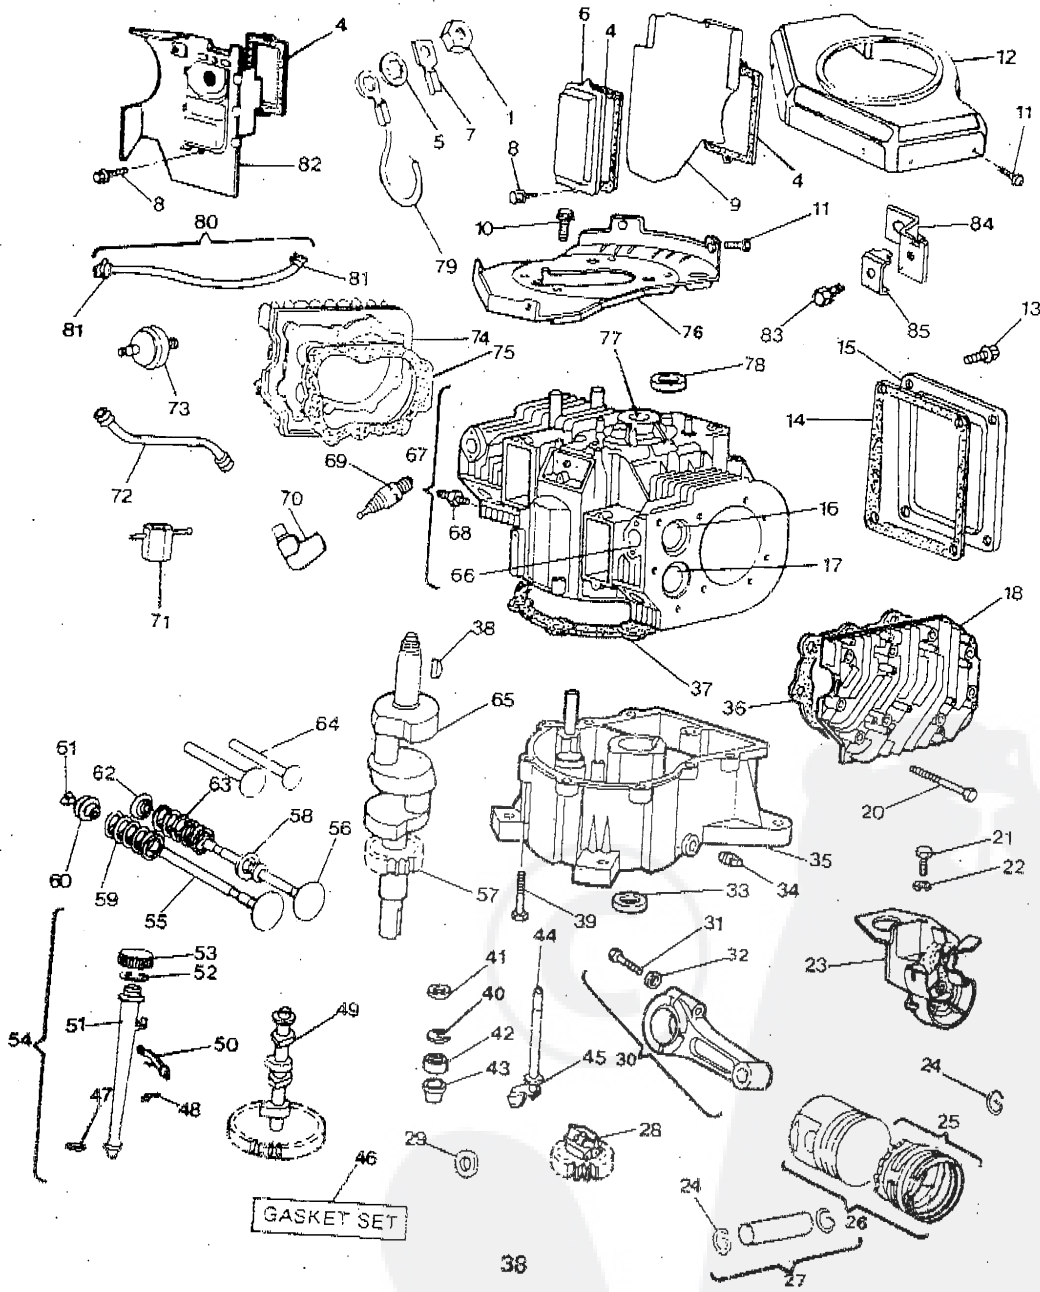

REPAIR PARTS

44" RIDING GARDEN TRACTOR ENGINE BRIGGS AND STRATTON--MODEL NUMBER 422707, TYPE NUMBER 1211-01 CYLINDER, CRANKSHAFT AND ENGINE BASE GROUP

REPAIR PARTS

**44" RIDING GARDEN TRACTOR
ENGINE BRIGGS AND STRATTON--MODEL NUMBER 422707, TYPE NUMBER 1211-01
CYLINDER, CRANKSHAFT AND ENGINE BASE GROUP**

KEY NO.	PART NO.	DESCRIPTION	KEY NO.	PART NO.	DESCRIPTION
1	90576	Nut - Hex 8 - 32	38	222698	Key - Flywheel
2	280180	Grommet - Insulator	39	93585	Screw - Hex Hd. Sem
3	231174	Terminal	40	94296	Retainer - E-Ring
4	27803	*Gasket - Valve Cover	41	491287	Foam Seal - Governor Shaft
5	92791	Washer - Lock, Shakeproof	42	261560	Upper Bushing - Governor
6	222892	Cover - Breather Cylinder No. 2	43	262332	Lower Bushing - Governor
7	93722	Terminal - Spade	44	491530	Crank - Governor
8	93394	Screw - Sem	45	223882	Washer - Governor Crank (Inside)
9	222912	Baffle - Air	46	394501	Gasket Set
10	93777	Screw - Hex Head (Back Plate to Cylinder)	47	271157	Seal - Filler Tube
11	93158	Screw - Sem	48	93469	Screw - Hex Head
12	491247	Housing - Blower	49	212337	Gear - Cam
13	90887	Screw - Crankcase Cover Mtg. Sem	50	222875	Clamp - Oil Filler
14	270981	*Gasket - Crankcase	51	280224	Tube - Oil Filler
15	212455	Cover Plate - Crankcase	52	271170	Seal - Oil Filler Cap
16	-261463	+ Seat - Intake Valve	53	394020	Cap and Dipstick - Oil Filler
17	210940	+ Seat - Exhaust Valve	54	394394	Dipstick and Tube Assembly (Inc. Key No.'s 47, 48, 50, 51, 52 & 53)
18	212462	Head - Cylinder No. 2	55	390420	Valve - Exhaust
20	93211	Screw - Cylinder Head (2 - 5/16" Long)	56	261528	Valve - Intake
21	93686	Screw - Hex Head (10 - 32 x 5/8)	57	231445	Gear - Timing
22	92290	Washer - Lock (No. 10 x 1/16 x 3/64)	58	393606	Seal Assembly and Retainer
23	393415	Oil Slinger Assembly	59	26828	Spring - Exhaust Valve
24	260924	Lock - Piston Pin	60	292260	Rotocoil - Exhaust Valve
25	394959	Ring Set - Piston (Standard)	61	93630	Retainer - Exhaust Valve Rotocoil
25	394960	Ring Set - Piston (.010" O.S.)	62	221596	Retainer - Intake Valve
25	394961	Ring Set - Piston (.020" O.S.)	63	65906	Spring - Intake Valve
25	394962	Ring Set - Piston (.030" O.S.)	64	261368	Tappet - Valve
26	394955	Piston Assembly (Standard) (Inc. Key No.'s 24 & 25)	65	394028	+ Guide - Exhaust Valve
26	394956	Piston Assembly (.010" O.S.)	66	261961	Cylinder Assembly (Inc. Key No. 68)
26	394957	Piston Assembly (.020" O.S.)	67	491730	Connector - Impulse Pump
26	394958	Piston Assembly (.030" O.S.)	68	230318	Plug - Spark (Resistor)
27	299691	Pin Assembly - Piston (Standard) (Inc. Key No. 24)	69	394539	Elbow - Spark Plug
27	391286	Pin Assembly - Piston (.005" O.S.)	70	66538	Wrench - Spark Plug
28	394348	Gear - Governor	71	89838	Tube Breather
29	222773	Washer - Thrust	72	280225	Filter - Fuel (In Fuel Line to Tank)
30	394306	Rod Assembly - Connecting (Inc. Key No.'s 31 & 32)	73	394358	Head - Cylinder No. 1
31	92909	NOTE: FOR CONNECTING ROD WITH .020" UNDERSIZE CRANKPIN BORE - ORDER NO. 397158	74	212461	*Gasket - Cylinder
32	220863	Screw - Connecting Rod	75	271867	Back Plate Assembly
33	291675	Washer	76	491304	+ Bearing - Cylinder
34	91084	Seal - Oil	77	399265	Seal - Oil
35	393552	Plug - Oil Drain	78	391086	Wire - Ground
36	271868	Base Assembly - Crankcase	79	391115	Line - Fuel (Inc. Key No. 81)
37	271142	*Gasket - Cylinder Head No. 2	80	299146	Clamp - Fuel Line
37	271188	*Gasket - Crankcase Cover (1/64" thick)	81	93053	Breather Assembly No. 1
37	271189	*Gasket - Crankcase Cover (.005" thick)	82	393370	Screw - Hex Head
		*Gasket - Crankcase Cover (.009" thick)	83	93496	Bracket - Choke Cable
			84	223890	Clamp - Casing
			85	221535	

*INCLUDED IN GASKET SET 394501
+ SPECIAL TOOLS REQUIRED TO INSTALL

A RESISTOR SPARK PLUG MUST BE USED IN ORDER TO COMPLY WITH RADIO INTERFERENCE REGULATIONS

SPARK PLUG TYPE	CHAMPION
RESISTOR LONG PLUG	RJ12