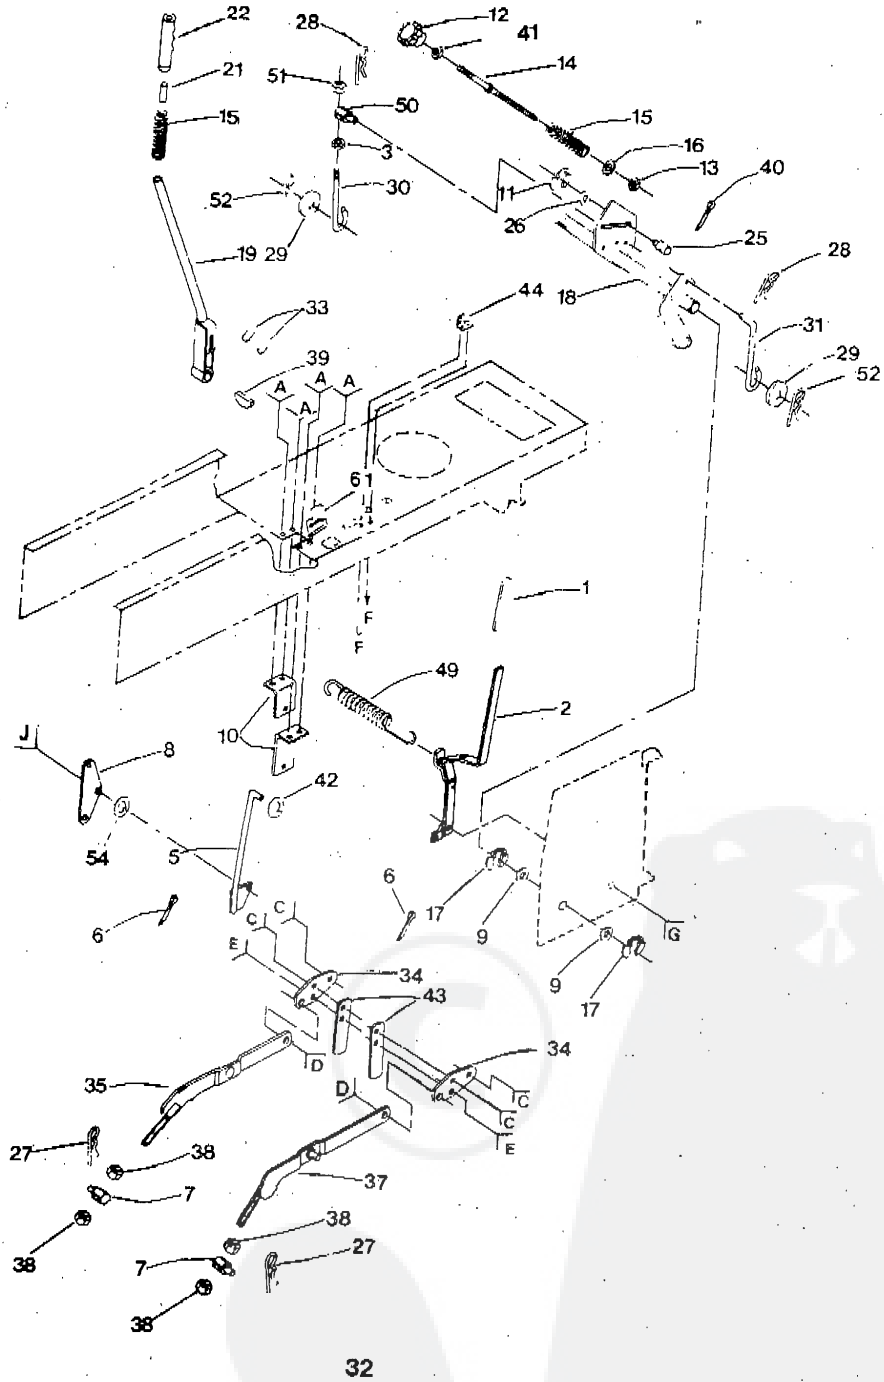

44" RIDING GARDEN TRACTOR

LIFT ADJUSTMENT

REPAIR PARTS

44" RIDING GARDEN TRACTOR

LIFT ADJUSTMENT

KEY NO.	PART NO.	DESCRIPTION	KEY NO.	PART NO.	DESCRIPTION
1	4617J	Grip - Handle	29	19171516	Washer 17 32 x 15 16 x 16 Ga
2	106983X	Handle - Clutch, Attachment	30	110448X	Link - Lift - Adjust
3	73710700	Nut - Lock Jam 7/16 - 20	31	110029X	Link - Lift
4	74760612	Bolt - Hex 3/8 - 16 x 3/4	32	72140606	Bolt - Carriage 3 8 - 16 x 3 4
5	108451X	Rod - Clutch, Primary	33	23180606	Set Screw - Hex Socket
6	76020412	Pin - Cotter 1/8 x 3/4	34	105864X	Bracket - Suspension
7	106308X	Trunnion - Lift, Lower	35	121599X	Arm - Suspension - L.H.
8	109728X	Bellcrank	36	105848X	Bolt - Shoulder 3 8 - 16
9	19292016	Washer 29/32 x 1 - 1/4 x 16 Ga.	37	121598X	Arm - Suspension - R.H.
10	106444X	Bracket - Bellcrank	38	73220800	Nut - Hex Fin 1 2 - 13
11	12000037	Klip Ring	39	8330H	Key - Woodruff 1 4 x 1
12	100734K	Knob - Height Adjustment	40	76020308	Pin, Cotter 3 32 x 1 2
13	110807X	Nut, Special	41	73350600	Nut-hex jam 3/8-16 UNC
14	110729X	Rod - Adjust, Lift	42	19131312	Washer 13 32 x 13 16 x 12 Ga
15	2876H	Spring	43	121252X	Upstop - Mower
16	19131016	Washer 13/32 x 5/8 x 16 Ga.	44	108236X	Bracket - Switch
17	12000022	Klip Ring	45	17021008	Screw - Hex Hd. Tap. No. 10 - 24 - 1 2
18	120174X	Shaft - Lift	46	74760624	Bolt - Hex 3 8 - 16 x 1 - 1 2
19	121718X	Lever - Lift	47	19121612	Washer 3/8 x 1 x 12 Ga.
20	73680600	Nut-crownlock 3/8-16	48	108056X	Bushing - Handle, Clutch
21	105723X	Plunger - Lever	49	102727X	Spring - Extension
22	109413X	Grip - Handle	50	110447X	Trunnion - Lift
25	110810X	Trunnion - Stop Depth	51	73360700	Nut, Jam Crownlock 7/16-18
26	19151216	Washer 15/32 x 3/4 x 16 Ga.	52	4921H	Spring - Retainer
27	9135R	Retainer - Spring	53	72140608	Bolt - Carriage 3 8 - 16 x 1
28	4939M	Retainer - Spring	54	19131410	Washer 13 32 x 7 8 x 10 Ga.
			55	110739X	Spring Washer
			56	73980600	Clock Flange Nut
			58	73680400	Crownlock 1/4-20 UNC
			59	19091616	Washer
			61	5320J	Clip-insulated

NOTE: ALL COMPONENT DIMENSIONS GIVEN IN U.S. INCHES - 1 INCH = 25.4 MM