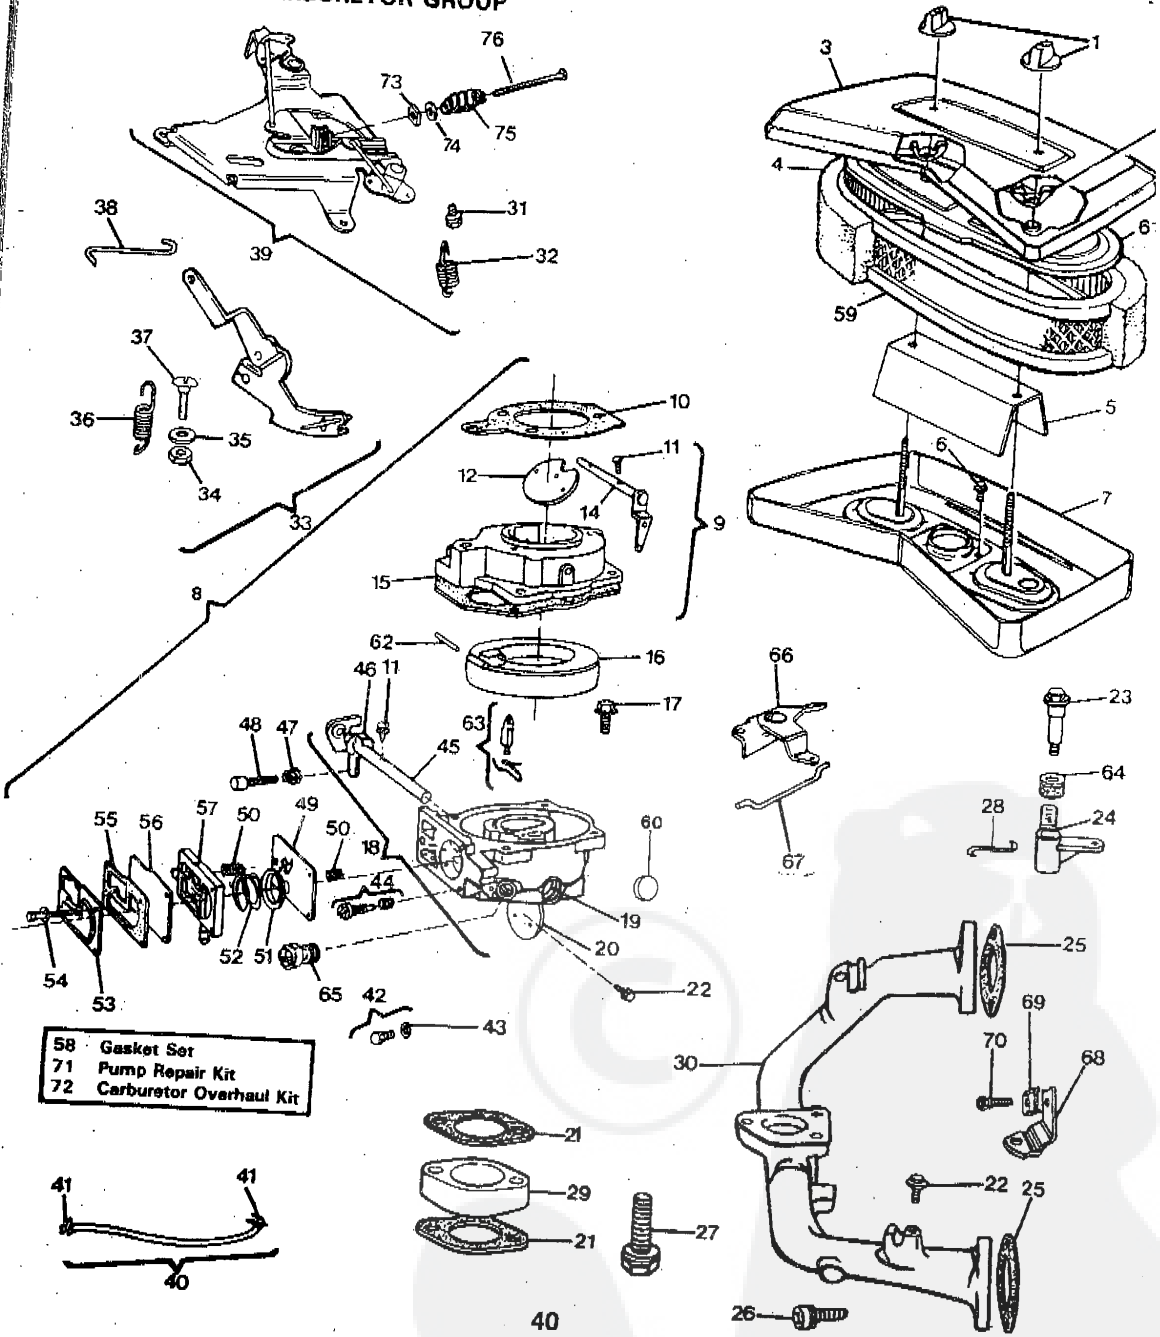

44" RIDING GARDEN TRACTOR ENGINE BRIGGS AND STRATTON--MODEL NUMBER 422707, TYPE NUMBER 1211-01

AIR CLEANER--CARBURETOR GROUP

REPAIR PARTS

**44" RIDING GARDEN TRACTOR
ENGINE BRIGGS AND STRATTON--MODEL NUMBER 422707, TYPE NUMBER 1211-01**

AIR CLEANER--CARBURETOR GROUP

KEY NO.	PART NO.	DESCRIPTION			
1	212706	Knob - Air Cleaner	38	261586	Link - Governor
2	94289	Nut - Hex	39	491282	Plate Assembly - Governor Contr
3	223579	Cover - Air Cleaner	40	393815	Impulse Line and Clamp Assemb (Inc. Key No. 41)
4	271271	Element - Air Cleaner			Clamp - Fuel Line
5	224039	Mounting Strap Assembly - Air Cleaner	41	93053	Plug and Seal, Solenoid
6	94166	Screw - Hex Head	42	397882	O-Ring Seal
7	398826	Body - Air Cleaner	43	280474	- Valve Assembly - Carburetor Idle
8	491535	Carburetor Assembly (Inc. Key No.'s 9, 10, 11, 12, 13, 14, 15, 16, 17, 18, 19, 20, 42, 43, 44, 45, 46, 47, 48, 49, 50, 51, 52, 53, 54, 55, 56, 57, 62 & 63)	44	491538	Shaft and Lever - Throttle
		Body Assembly - Upper Carburetor	45	392672	- Washer - Choke Shaft
		Gasket - Air Cleaner	46	271013	Spring - Throttle Adjustment
		Screw - Throttle and Choke	47	26157	Screw - Machine Fill. Hd. (8 - 32 5 8)
		Valve - Choke	48	91920	xDiaphragm
		Shaft and Lever - Choke	49	270988	xSpring
9	399535	+ Gasket - Carburetor Body	50	261358	xCap - Spring
10	271411	Float - Carburetor	51	221377	xSpring - Pump
11	93499	Screw - Hex Head Sem (10 - 32 x 3/4)	52	261395	Cover - Diaphragm
12	223534	Body - Lower Carburetor (Inc. Key No.'s 11, 19, 20, 45 & 46)	53	223688	Screw - Diaphragm - Damping
14	392673	Bushing - Throttle Shaft	54	93829	xGasket - Carburetor Pump
15	271607	Valve - Throttle	55	271025	xDiaphragm - Damping
16	298514	+ *Gasket - Carburetor and Intake Elbow	56	270989	Body - Pump
17	94152	Screw - Sem	57	280197	Gasket Set
18	491543	Screw - Hex Head	58	394501	Cartridge - Air Cleaner
19	231209	Crank - Bell	59	394019	Plug - Welch
20	221939	*Gasket - Intake Manifold Mounting	60	223472	Cartridge Plate - Air Cleaner
21	271412	Screw - Intake Manifold Mounting	61	223714	- Pin - Float Hinge
22	93897	Screw - Hex Head	62	230896	- Valve - Fuel Inlet
23	93971	Crank - Bell	63	394681	Washer
24	280818	*Gasket - Intake Manifold Mounting	64	271013	Jet - Needle Valve
25	270884	Screw - Hex Head	65	231338	Crank - Bell
26	93208	Link - Throttle	66	490207	Link
27	93970	Spacer - Carburetor	67	262375	Bracket - Speed Control
28	261587	Manifold Assembly - Intake	68	223893	Clamp - Casing
29	280319	Screw - Sem	69	221535	Screw - Hex Head
30	213290	Spring - Governor	70	93496	Repair Kit - Pump
31	93949	Lever Assembly - Governor (Inc. Key No.'s 34, 35 & 37)	71	393397	Overhaul Kit - Carburetor
32	262351	Nut - Hex (10 - 24)	72	491539	Nut - Square
33	491297	Washer	73	94298	Washer
34	92278	Spring - Governor Idle	74	223882	Spring - Compression
35	222289	Bolt - Governor Lever	75	262337	Screw - Pan Head
36	261563		76	94297	
37	93853				

* INCLUDED IN GASKET SET - PART NO. 394501
+ INCLUDED IN CARBURETOR OVERHAUL KIT
PART NO. 491539
x INCLUDED IN CARBURETOR OVERHAUL KIT - PART
NO. 491539 AND PUMP REPAIR KIT - PART NO.
393397