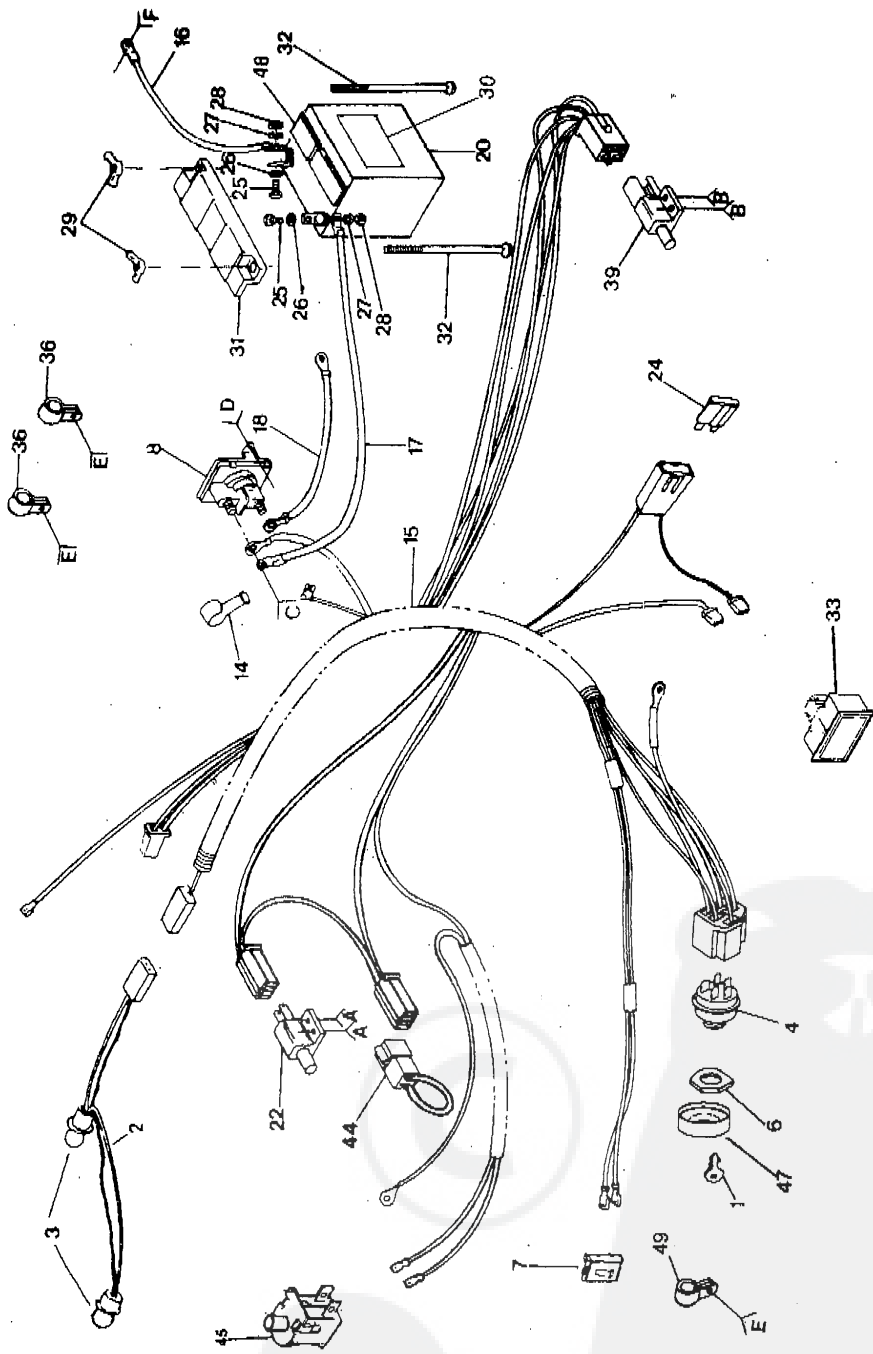

REPAIR PARTS

44" RIDING GARDEN TRACTOR

ELECTRICAL

REPAIR PARTS

44" RIDING GARDEN TRACTOR

ELECTRICAL

FROM : A.Y.P. - SALES DEPT

803 533 4900

1903.05-06

06:21

#730 P. 04/22

KEY NO.	PART NO.	DESCRIPTION	KEY NO.	PART NO.	DESCRIPTION
1	7552H	Key Set	28	73220400	Nut - Hex 1/4 - 20
2	110859X	Harness - Light Socket	29	128198X	Nut - Wing 1/4 - 20
3	7662J	Bulb - Light	30	121549X	Decal, Battery
4	4406R	Switch - Ignition	31	102476X	Guard, Terminal
6	100768X	Nut - Hex 5/8 - 32	32	72240460	Bolt - Rd. Hd. Sq. Nk. 1/4 - 20 x 7-1/2
7	110712X	Switch - Light	33	121433X	Ammeter
8	109081X	Solenoid	36	235R	Clip - Insulation
9	10090400	Washer - Lock 1/4	38	73680400	Nut - Crownlock 1/4 - 20
10	73350400	Nut - Jam 1/4 - 20	39	109553X	Switch - Interlock
11	74780408	Bolt - Hex 1/4 - 20 x 1/2 Gr. 5	42	71031008	Screw - Hex Washer Hd. 10-32 x 1/2
12	11050400	Washer - Lock - Ext. Tooth 1/4	43	73951000	Nut - Keys #10 32
13	73510400	Nut - Keys 1/4 - 20	44	102501X	Loop - Wire
14	719J	Cover - Terminal	45	121305X	Switch, Plunger
15	122918X	Harness - Ignition	46	11050600	Washer lock External tooth 3/8
16	4799J	Cable - Ground	47	109787X	Bezel Ignition
17	109670X	Cable - Battery	48	121264X	Battery caps
18	4207J	Cable - Battery	49	235R	Clip, Insulated
20	121537X	Battery Pack	---	---	---
22	104445X	Switch - Interlock	---	---	---
23	17021008	Screw - Hex Washer Tap. 10 - 24 x 1/2	---	---	---
24	108824X	Fuse 30 Amp	---	---	---
25	74760412	Bolt - Hex 1/4 - 20 x 3/4	---	---	---
26	19091016	Washer 9/32 x 5/8 x 16 Ga.	---	---	---
27	10040400	Washer - Lock 1/4	---	---	---

NOTE: ALL COMPONENT DIMENSIONS GIVEN IN U.S. INCHES - 1 INCH = 25.4 MM