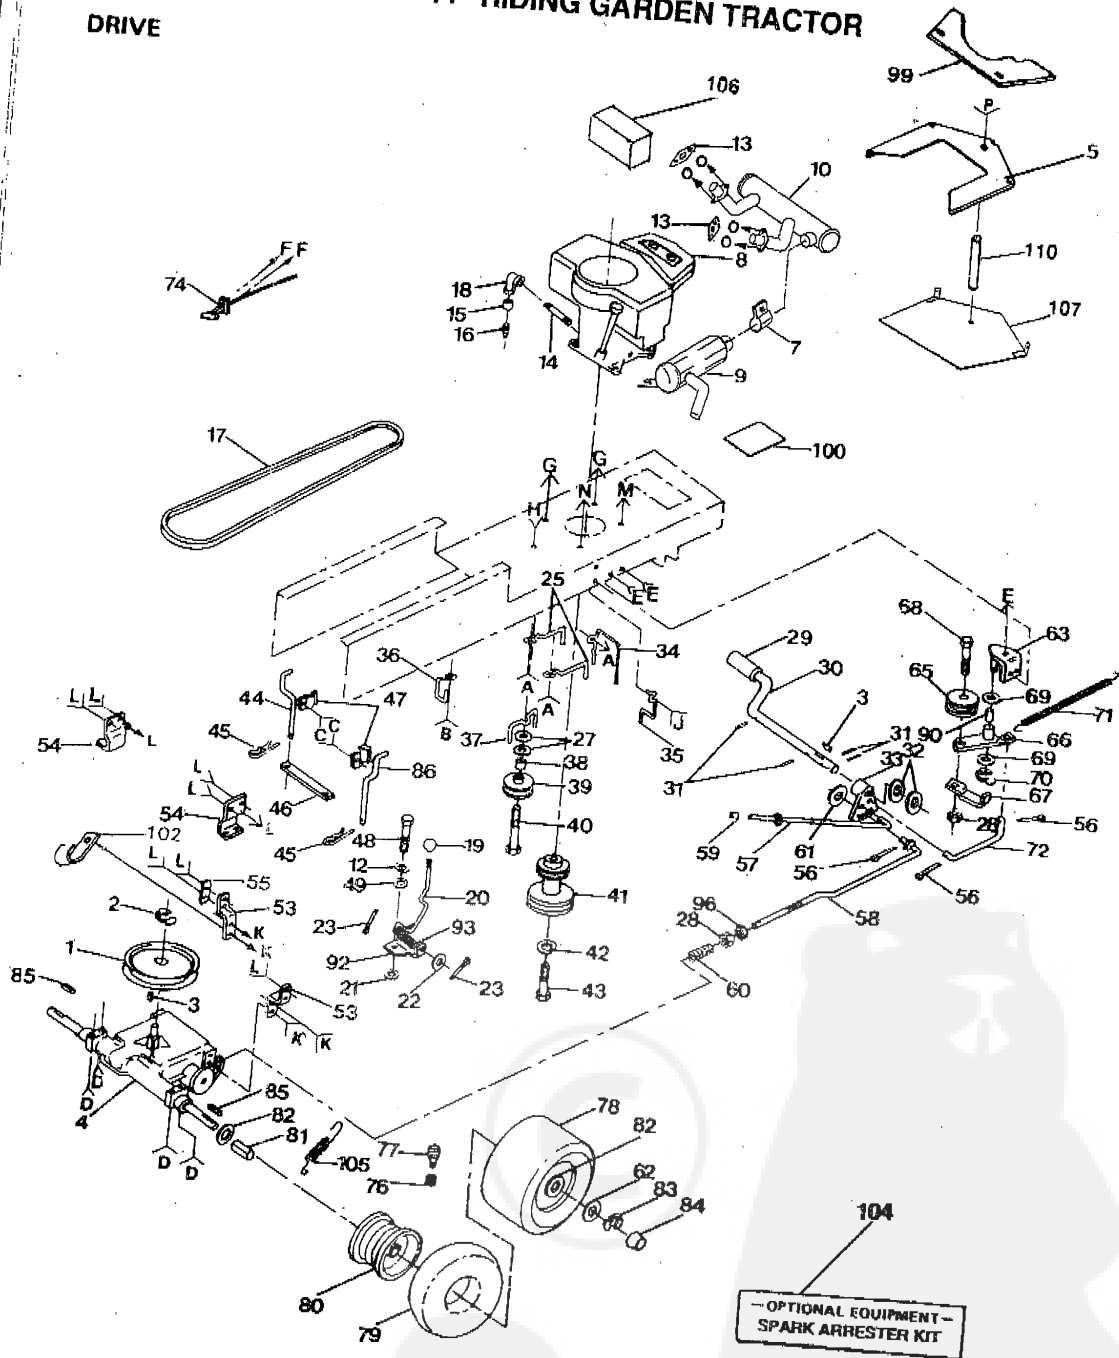

DRIVE

44" RIDING GARDEN TRACTOR

44" RIDING GARDEN TRACTOR

DRIVE

KEY NO.	PART NO.	DESCRIPTION	KEY NO.	PART NO.	DESCRIPTION
1	121327X	Pulley, Transaxle (Driven)	51	73680500	Nut, Lock 5/16 - 18
2	12000004	Ring, Retainer	52	74780544	Bolt, Hex 5/16 - 18 x 2 - 3/4
3	2228M	Key, Woodruff No. 9	53	122109X	Strap, Torque
4	121326X	Transaxle, 6 Speed, Peerless, Model No. 143.820-010 see pages 36 & 37 for parts breakdown)	54	109167X	Bracket, Transaxle
5	123190X	Shield, Heat, Front	55	106157X	Plate, Strap, Torque
6	19111116	Washer 11/32 x 11/16 x 16 Ga.	56	76020412	Pin, Cotter, 1/8 x 3/4
7	122758X	Muffler, Clamp	57	105844X	Rod, Brake, Park
8	110928X	Engine, 18 H.P., Briggs & Stratton, Model No. 422707, Type No. 1211-01	58	121862X	Rod, Brake
9	122380X	Muffler	59	71673	Cap
10	122379X	Premuffler	60	106888X	Spring, Rod, Brake
11	74570412	Screw, Hex Soc. 1/4 - 20 x 3/4	61	19131316	Washer, 13/32 x 13/16 x 15 Ga.
12	10040400	Washer, Lock 1/4	62	19332616	Washer, 1-1/32 x 1-5/8 x 16 Ga.
13	8545J	Gasket	63	105724X	Bracket, Clutch
14	13280328	Nipple, Pipe, 3 - 1/2	64	72140606	Bolt, Carr., 3/8 16 x 3/4
15	13300300	Coupling, Pipe, Std. 3/8 - 18 NPT	65	106298X	Pulley, Idler
16	13290300	Plug, Oil Drain	66	105705X	Bellcrank Assembly (Inc. Key No. 90)
17	121879X	V-Belt, Drive	67	106499X	Retainer, Belt
18	13240300	Elbow - Street	68	74760624	Bolt, Hex 3/8 - 16 x 1 - 1/2
19	106933X	Knob	69	110812X	Washer, Hardened
20	121731X	Rod, Shifter	70	12000039	Klip Ring
21	105701X	Washer - Shift Plate	71	105709X	Spring, Return, Clutch
22	19151216	Washer, 15/32 x 3/4 x 16 Ga.	72	105710X	Link, Clutch
23	76020416	Pin, Cotter 1/8 x 1	74	121732X	Control, Throttle
24	17490612	Screw - Hex Washer Hd. Thd. Rolling 3/8 - 16 x 3/4	75	17720410	Screw, Hex Thd. Cut. 1/4 - 20 x 1/2
25	105730X	Keeper, Belt, Engine	76	59192	Cap, Valve
26	74760616	Bolt, Hex 3/8 16 x 1	77	65139	Stem, Valve
27	19131312	Washer, 13/32 x 13/16 x 12 Ga.	78	122082X	Tire, Rear
28	73680600	Nut, Lock, 3/8 - 16	79	7152J	Tube (not furnished with tractor)
29	8883R	Cover, Pedal	80	108457X311	Rim
30	109037X	Shaft, Foot Pedal	81	108097X	Spacer, Split
31	1572H	Pin, Roll 3/16 x 1	82	19332416	Washer, 1-1/32 x 1-1/2 x 16 Ga.
32	121749X	Washer 25/32 x 1 - 1/4 x 16 Ga.	83	12000053	E-Ring
33	106918X	Arm, Brake	84	104757X	Cap, Hub, Rear
34	121440X	Guide, Belt, Lower, Eng. Pulley, L.H.	85	9396E	Key - Square, 1/4 x 2
35	121441X	Guide, Belt, Lower, Eng. Pulley, R.H.	86	122068X	Keeper, Belt, R.H.
36	104777X	Retainer, Belt	87	17490624	Bolt, Hex Washer Thd. Roll 3/8 16 x 1 - 1/2
37	109070X	Keeper, Belt	89	74760612	Bolt, Hex 3/8 - 16 x 3/4
38	4470J	Spacer	90	105706X	Bearing
39	4859J	Idler, Flat	92	106919X	Plate Assembly, Shifter
40	74760644	Bolt, Hex 3/8 - 16 x 2 - 3/4	93	105700X	Spring, Torsion
41	105731X	Pulley, Engine	94	11050600	Washer - Lock Ext. Tooth 3/8
42	10040700	Washer, Lock, 7/16	95	73510600	Nut - Keps 3/8 - 16
43	74770720	Bolt, Hex 7/16 - 20 x 1 - 1/4	96	73350600	Nut - Hex Jam 3/8 - 16
44	122067X	Keeper, Belt, L.H.	98	19132012	Washer 13/32 x 1-1/4 x 12 Ga.
45	4921H	Retainer, Spring	99	109740X	Baffle, Rear, Upper
46	122066X	Strap, Locator	100	121120X	Decal
47	106190X	Clamp	101	17490512	Screw, hex wsh. Thrdrol. 5/16-18 x 3/4
48	71040412	Bolt - Hex 1/4 - 28 x 3/4	102	2751R	Clip, fuel line
49	19091210	Washer 9/32 x 3/4 x 10-Ga.	104	100091M	Spark Arrester kit
50	74760512	Bolt, Hex 5/16 - 18 x 3/4	105	110422X	Spring, Brake return
			106	122322X	Rubber, Block
			107	123149X	Shield, Heat
			108	72240460	Bolt - Carr. 1/4 - 20 x 7-1/2
			109	73510400	Nut, Keps 1/4 - 20
			110	123191X	Spacer, Plastic

NOTE: ALL COMPONENT DIMENSIONS GIVEN IN U.S. INCHES - 1 INCH = 25.4 MM