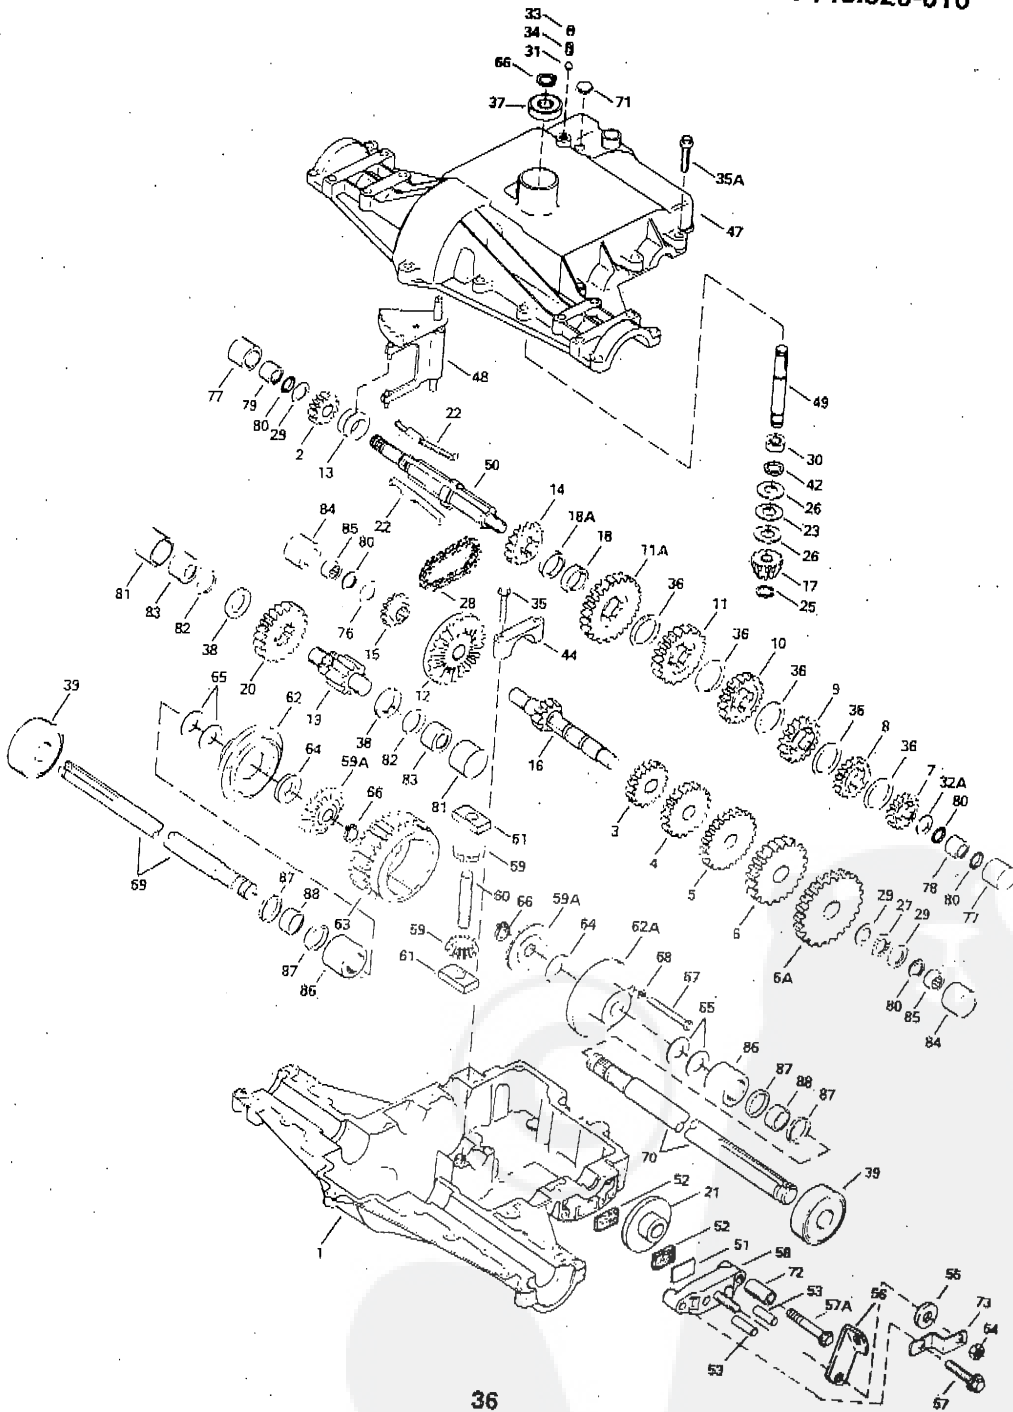

44" RIDING GARDEN TRACTOR TRANSAXLE PEERLESS--MODEL NUMBER 143.820-010

REPAIR PARTS

**44" RIDING GARDEN TRACTOR
TRANSAXLE PEERLESS--MODEL NUMBER 143.820-010**

KEY NO.	PART NO.	DESCRIPTION	KEY NO.	PART NO.	DESCRIPTION
1	770088	Case, Transaxle	47	772098	Cover, Transaxle
2	778253	Gear, Spur (15 teeth)	48	784342	Rod & Fork Assy., Shift
3	778211	Gear, Spur (12 teeth)	49	776274	Shaft, Input
4	778199	Gear, Spur (15 teeth)	50	776273	Shaft, Brake (4 Keyed)
5	778200	Gear, Spur (20 teeth)	51	790007	Plate, Brake pad
6	778202	Gear, Spur (28 teeth)	52	790006	Pad, Brake
6A	778208	Gear, Spur (31 teeth)	53	786026	Pin, Dowel
7	778209	Gear, Spur (19 teeth)	54	792075	Locknut, 5/16-24
8	778203	Gear, Spur (22 teeth)	55	792076	Washer, Flat
9	778205	Gear, Spur (30 teeth)	56	790047	Brake Operating Arm
10	778206	Gear, Spur (35 teeth)	57	792073	Screw, Flanged hex hd. thread-forming, 1/4-20 x 1-1/4
11	778207	Gear, Spur (37 teeth)	57A	792085	Screw, Flanged hex hd. thread-forming, 1/4-20 x 2-1/4
11A	778216	Gear, Spur (41 teeth)	58	790025	Holder, Brake pad
12	778246	Gear, Bevel (33 teeth)	59	778197	Pinion, Differential bevel
13	784216	Collar, Shift	59A	778198	Gear, Bevel
14	786123	Sprocket (18 teeth)	60	786019	Pin, Drive
15	786082	Sprocket (9 teeth)	61	786027	Block, Drive
16	776291	Shaft, Counter (w/9 tooth gear)	62	774833	Carrier, Differential (Threaded holes)
17	778245	Bevel Pinion, Input (13 teeth)	62A	774834	Carrier, Differential
18	786121	Spacer, Natural (.350/.340 thick)	63	778248	Gear, Ring (31 teeth)
18A	786122	Spacer, Natural (.276/.268 thick)	64	780107	Washer
19	776275	Shaft, Output (9 teeth)	65	780042	Washer, Thrust
20	778247	Gear, Output (35 teeth)	66	792018	Ring, Snap
21	790043	Disk, Brake	67	792020	Screw, Hex hd., 1.4-20 x 2-1.4
22	792123A	Key	68	792006	Lockwasher, 1.4"
23	780084	Bearing, Thrust	69	774832	Axle (12-5/16" long)
25	788040	Ring, Retaining	70	774831	Axle (16-3/16" long)
26	780154	Ring, Thrust	71	792074	Plug, Hex hd., 9 16-18 thread
27	780071	Bearing, Thrust	72	786067	Spacer
28	786081	Chain, Roller (No. 41 chain, 24 links)	73	786086	Bracket, Brake lever
29	780072	Washer, Thrust	76	780153	Washer
30	780155	Bearing, Needle	77	786129	Sleeve
31	792077	Ball, Steel	78	780150	Bearing, Needle
32A	780109	Washer, Thrust	79	780152	Bearing, Needle (capped)
33	792078	Screw, Set, 3/8-16 x 3/8	80	792001	"O" Ring
34	792079	Spring	81	786127	Sleeve
35	792073	Screw, Flanged hex hd. thread-forming, 1/4-20 x 1-1/4	82	788071	Ring, Square cut
35A	792129	Screw, Hex hd. thread-forming, 5/16-18 x 1-1/4	83	780049	Bearing, Needle (capped)
36	780108	Washer, Thrust	84	786128	Sleeve
37	780119	Bearing, Ball	85	780151	Bearing, Needle (capped)
38	780128	Washer, Thrust	86	786130	Sleeve
39	780050	Bearing, Ball	87	788070	Ring, Square cut
42	788042	Seal, Oil	88	780031	Bearing, Needle
44	786131	Cap, Bearing