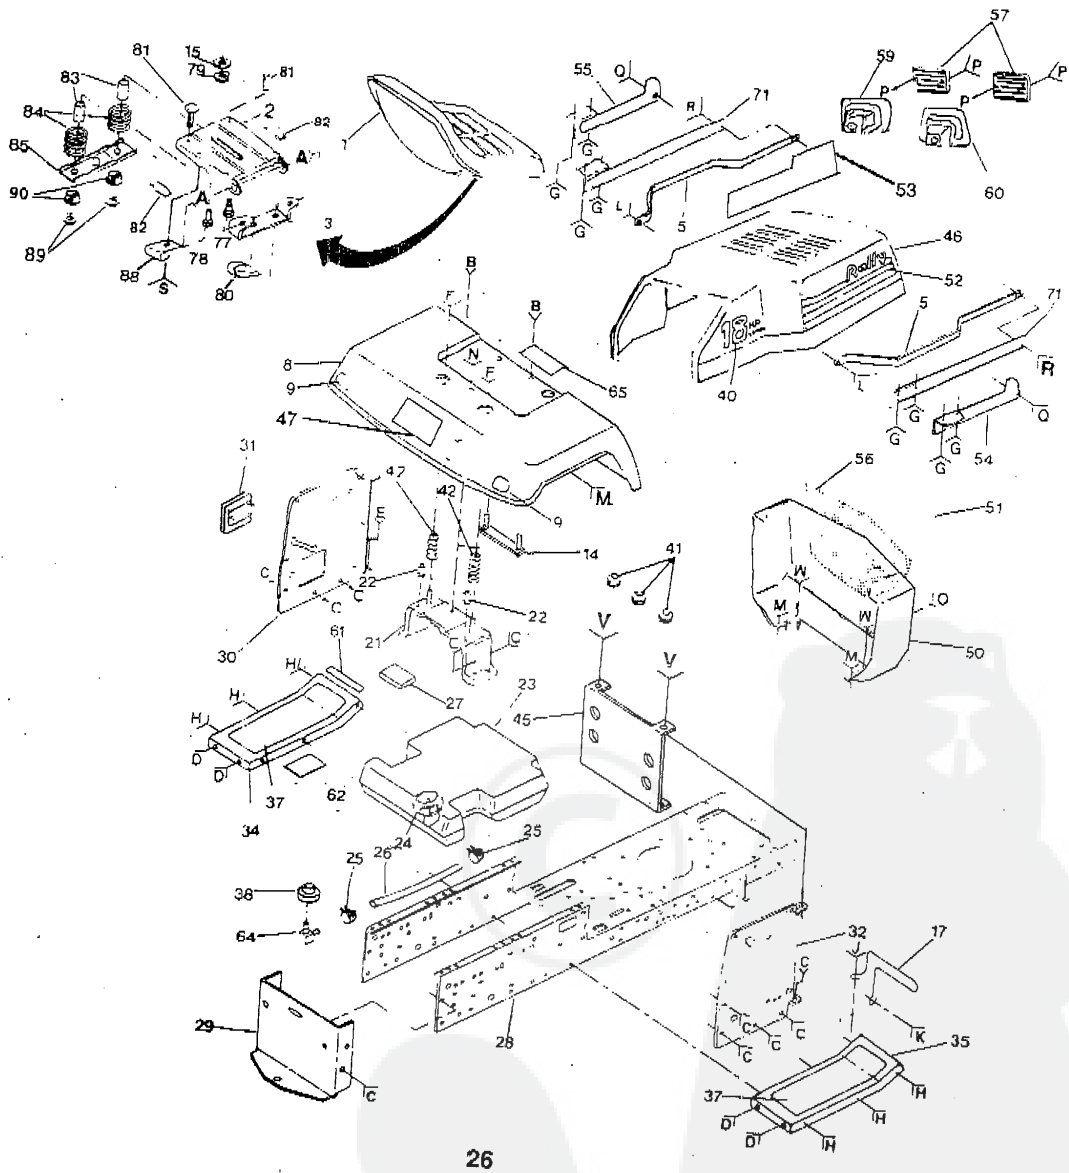

NOTE: ALL COMPONENT DIMENSIONS GIVEN IN U.S. INCHES - 1 INCH = 25.4 MM

44" RIDING GARDEN TRACTOR CHASSIS AND ENCLOSURE

44" RIDING GARDEN TRACTOR

CHASSIS AND ENCLOSURE

KEY NO.	PART NO.	DESCRIPTION	KEY NO.	PART NO.	DESCRIPTION
1	110932X	Seat	48	73680400	Nut Crownlock 1 4 20
2	121247X	Pan Seat	49	17490608	Screw Hex Washer Thread Rolling 3/8 16 x 1 2
3	105513X	Bracket - Pivot, Seat	50	5351J366	Grill
4	105529X	Bolt - Shoulder 5/16 18	51	109673X	Decal Grill
5	109587X	Brace Grill	52	109754X	Decal R.H. Stripe
6	73680500	Nut Lock 5/16 18	53	109753X	Decal L.H. Stripe
7	73680600	Nut Lock 3/8 16	54	677A876	Strap Assembly Hinge R.H.
8	121642X366	Fender	55	677A875	Strap Assembly Hinge L.H.
9	106202X	Reflector, Rear	56	101235L	Screen Grill
11	17490612	Screw Hex Washer Thread Rolling 3/8 16 x 3/4	57	109671X	Lens
12	19131312	Washer 13/32 x 13 16 x 12 Ga	58	17990808	Screw Cross Pan Head 1/8 18 x 1
13	74760612	Bolt Hex 3/8 16 x 3 4	59	7606J366	Bezel L.H.
14	105511X	Strap - Fender	60	7607J366	Bezel R.H.
15	19171912	Washer 17/32x1-3/16x12 Ga.	61	1133J	Decal - Clutch/Brake
16	108885X	Guard Muffler	62	109199X	Decal Drive Belt
17	73510600	Nut-hex Keps 3/8-16 UNC	63	74760616	Bolt Hex 3 8 16 x 1
18	19131614	Washer 13/32 x 1 x 14 Ga.	64	8710J	Stem Fuel Tank
19	105509X	Bracket - Fender	65	120822X	Decal - Caution
20	105531X	Nut Push	66	17490616	Screw Hex Washer Thread Rolling 3 8 16 x 1
21	106020X	Tank Fuel	67	19131616	Washer 13 32 x 1 x 16 Ga
22	121221X	Cap Fuel	68	19131316	Washer 13 32 x 13 16 x 16 Ga
23	6999R	Clamp Hose	69	17511208	Screw Hex Slotted No 12 x 1 2
24	5277J	Line Fuel	70	8019J	Washer 7 32 x 5 8 x 16 Ga
25	106082X	Pad Spacer	71	677A432	Strap Assembly Hinge, Rear
26	121277X	Chassis Assembly	72	17411310	Screw Hex Washer Head 1/13 16
27	121306X	Drawbar	73	7605J	Hi-Lo x 5 8
28	109665X	Panel Dash, L.H.	74	73220400	Bolt Shoulder 1 4 20
29	121794X	Cover Access	75	81328	Nut Hex 1 4 20
30	106976X	Panel Dash, R.H.	76	121144X	Bolt - Shoulder
31	74760412	Bolt Hex 1 4 20 x 3 4	77	74780816	Bolt - Shoulder
32	105465X366	Footrest, L.H.	78	74780816	Bolt - Hex 1/2 - 13 x 1
33	105464X366	Footrest, R.H.	79	10040800	Washer - Lock 1/2
34	72140606	Bolt Carriage 3/8 16 x 3 4	80	2751R	Clip-fuel line
35	108256X	Pad Footrest	81	72170410	Bolt, carriage 1/4-20 x 1-1/4
36	3645J	Bushing	82	121251X	Foam, strips
37	10040400	Washer Lock 1 4	83	121249X	Spacer
38	121649X	Decal 18 HP Side Panel	84	121250X	Spring, compression
39	9151R	Grommer	85	121246X	Bracket, switch
40	121067X	Spring - Right Seat	86	74641008	Screw, slotted pan head #10-32x1/2
41	19090816	Washer 9/32 x 1 2 x 16 Ga	87	73951000	Nut, Keps #10-32
42	104920X	Shield Heat	88	4171R	Clip, insulated
43	3607J366	Hood	89	73900400	Nut, Lock Flanged 1/4x20
44	109323X	Decal - Rally	90	121248X	Bushing, Snap
45			91	74780512	Bolt, Hex 5/16 - 18 x 3/4
46			92	19111216	Washer 11/32 x 3/4 x 16 Ga.