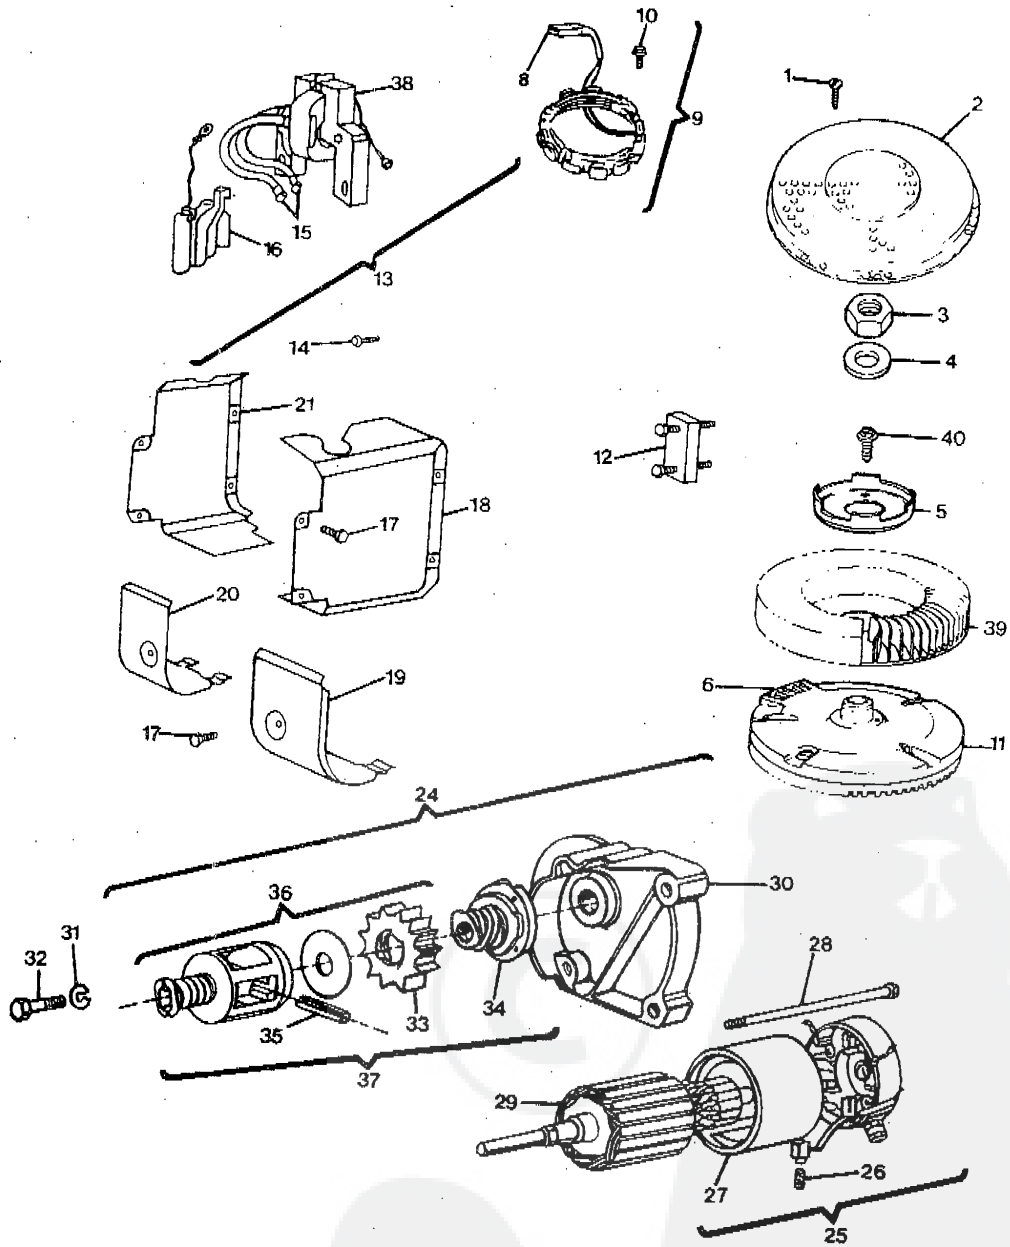

44" RIDING GARDEN TRACTOR ENGINE BRIGGS AND STRATTON—MODEL NUMBER 422707, TYPE NUMBER 1211-01

ALTERNATOR AND STARTER MOTOR GROUP

REPAIR PARTS

**44" RIDING GARDEN TRACTOR
ENGINE BRIGGS AND STRATTON--MODEL NUMBER 422707, TYPE NUMBER 1211-01**

ALTERNATOR AND STARTER MOTOR GROUP

KEY NO.	PART NO.	DESCRIPTION	KEY NO.	PART NO.	DESCRIPTION
1	94326	Screw - Sem	25	395537	Commutator End Cap Assembly
2	222673	Screen - Flush Rotating			Starter (Inc. Key No. 26)
3	230674	Nut - Hex	26	395538	Brush Set
4	222511	Washer - Spring	27	393825	Housing Assembly
5	223726	Retainer - Fan	28	94003	Thru Bolt
6	491180	Flywheel and Ring Gear Assembly	29	390837	Armature Assembly (Motor)
		Magneto	30	394860	Drive End Cap Assembly - Starter
8	393456	Diode and Connector Assembly	31	90366	Lockwasher
9	393474	Stator - Alternator (Dual Circuit) (Inc. Key No. 8)	32	91162	Screw - Hex Head (5 16 - 18 x 1 2)
10	93621	Screw - Sem	33	280104	Gear - Starter
11	391362	Gear - Flywheel Ring (Includes Mounting Parts)	34	398003	Clutch Assembly - Starter
12	19203	Puller - Flywheel (Optional Accessory)	35	94288	Roll Pin
13	394891	Armature Group (Inc. Key No.'s 15, 16 & 38)	36	490467	Pinion Spring Kit (Inc. Key No.'s 33 & 55)
14	93381	Screw - Armature Mounting Sem	37	490421	Starter Drive Group (Inc. Key No.'s 33, 34, 35 & 36)
15	221798	Terminal - Ignition Cable	38	394988	Armature Assembly
16	394970	Trigger Coil Assembly Magnatron Ignition	39	280815	Fan - Flywheel
17	93163	Screw - Sem	40	93535	Screw, Sem
18	222849	Cover - Air Guide			
19	222847	Shield - Cylinder			
20	222846	Shield - Cylinder			
21	222848	Cover - Air Guide			
24	394808	Motor - Starting (Inc. Key No.'s 25, 26, 27, 28, 29, 30, 33, 34, 35, 36 and 37)