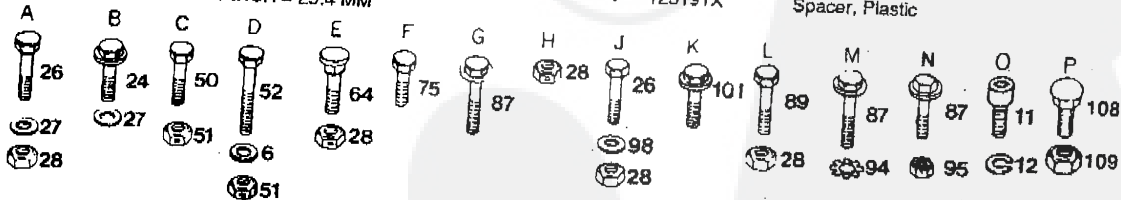

NOTE: ALL COMPONENT DIMENSIONS GIVEN IN U.S. INCHES - 1 INCH = 25.4 MM