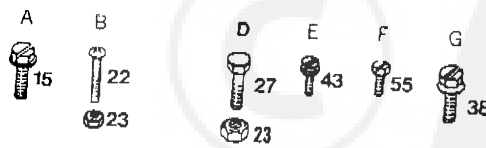

NOTE: ALL COMPONENT DIMENSIONS GIVEN IN U.S. INCHES - 1 INCH = 25.4 MM