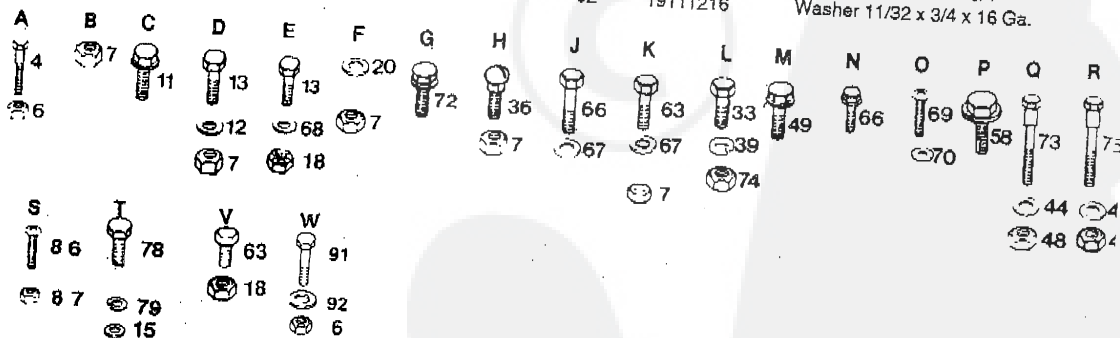

NOTE: ALL COMPONENT DIMENSIONS GIVEN
IN U.S. INCHES - 1 INCH = 25.4 MM