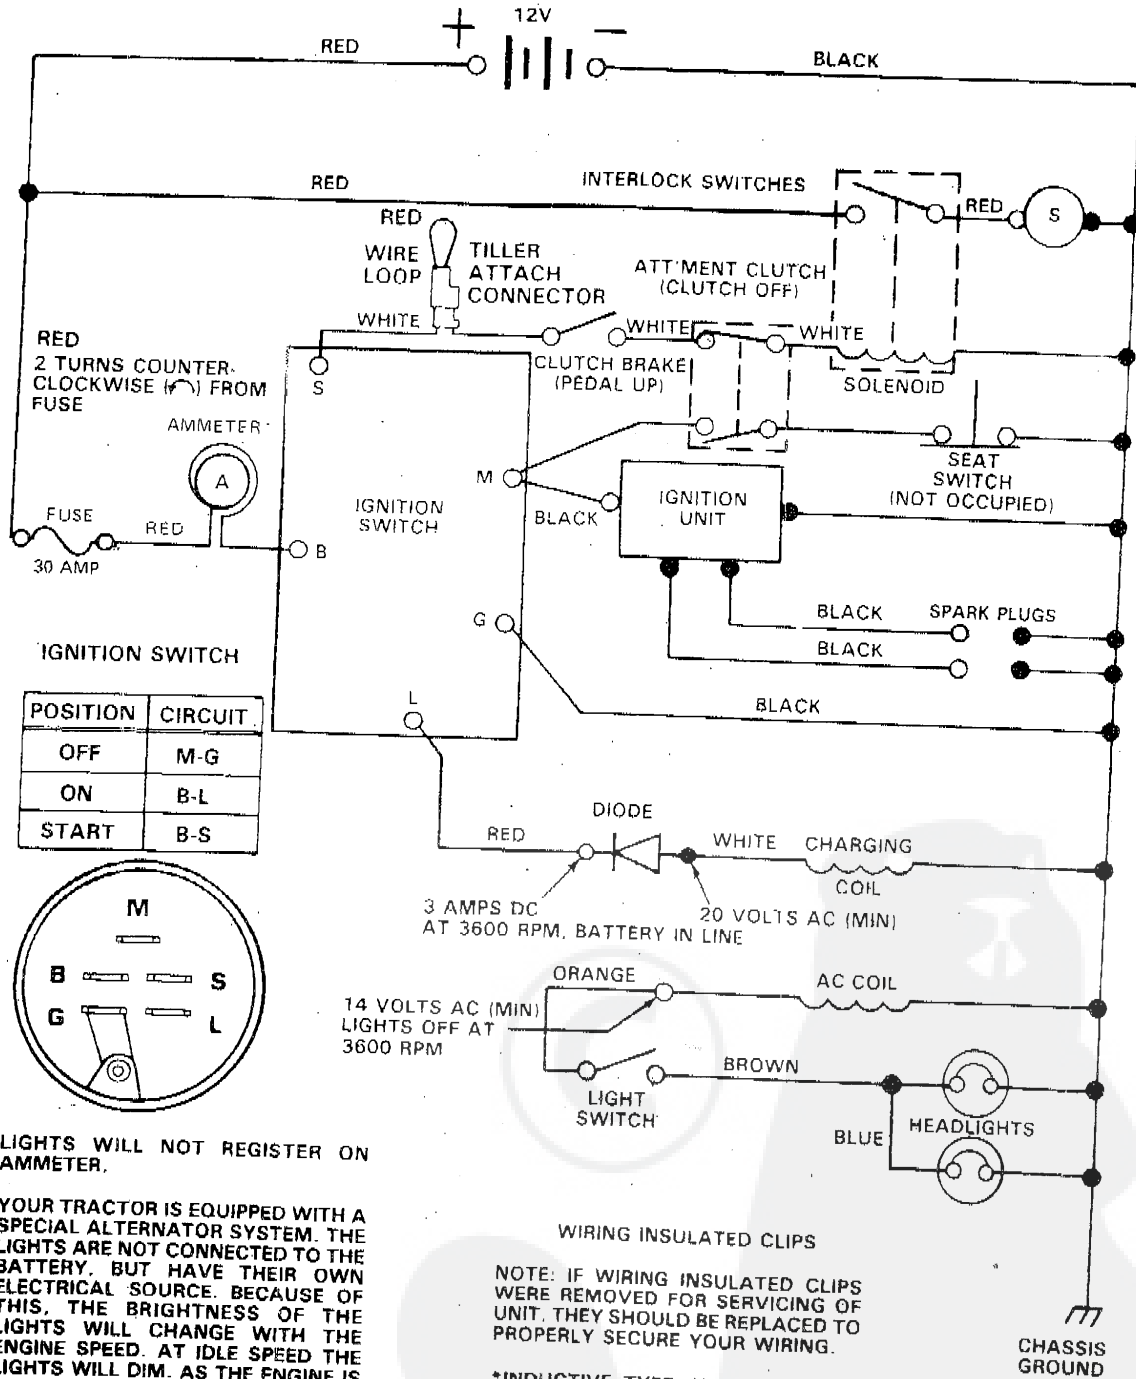

44" RIDING GARDEN TRACTOR

SCHEMATIC

LIGHTS WILL NOT REGISTER ON AMMETER.

YOUR TRACTOR IS EQUIPPED WITH A SPECIAL ALTERNATOR SYSTEM. THE LIGHTS ARE NOT CONNECTED TO THE BATTERY, BUT HAVE THEIR OWN ELECTRICAL SOURCE. BECAUSE OF THIS, THE BRIGHTNESS OF THE LIGHTS WILL CHANGE WITH THE ENGINE SPEED. AT IDLE SPEED THE LIGHTS WILL DIM. AS THE ENGINE IS SPEEDED UP, THE LIGHTS WILL BECOME THEIR BRIGHTEST.