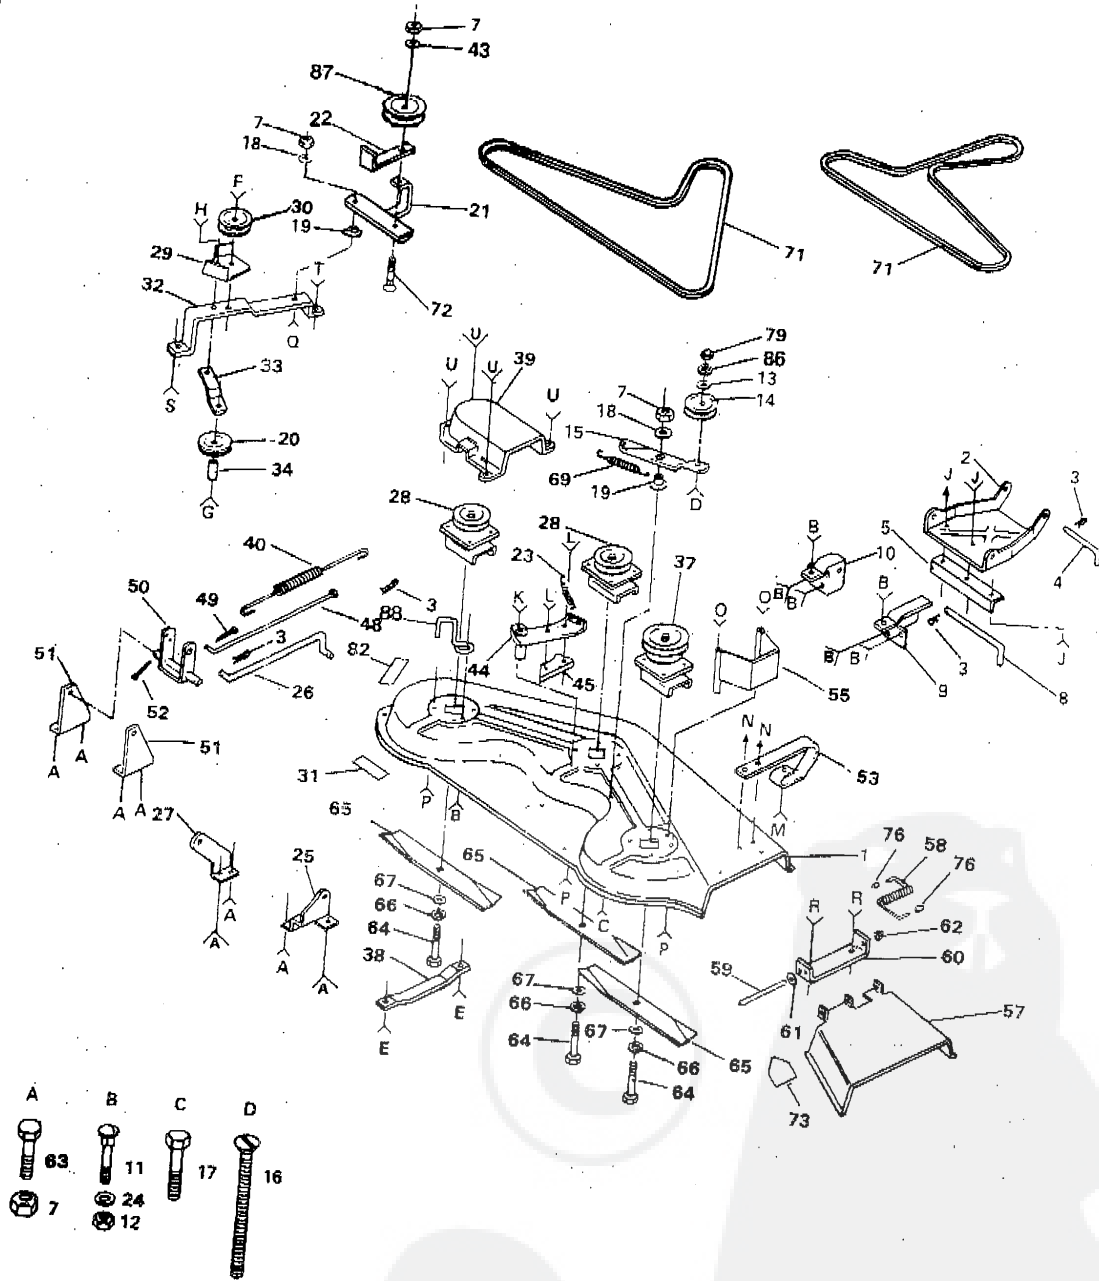

44" RIDING GARDEN TRACTOR

MOWER

REPAIR PARTS

44" RIDING GARDEN TRACTOR

MOWER

KEY NO.	PART NO.	DESCRIPTION	KEY NO.	PART NO.	DESCRIPTION
1	121423X	Housing - Mower	47	74760520	Bolt - Hex 5/16 - 18 x 1 1/4
2	105662X	Link - Parallel	48	108394X	Rod - Brake
3	4921H	Retainer - Spring	49	76020312	Pin - Cotter 3/32 x 3/4
4	105744X	Pin, Front Hinge	50	110384X	Shaft - Rock
5	105872X	Stop - Link - Parallel	51	108393X	Support - Shaft, Rock
6	74760612	Bolt - Hex 3/8 - 16 x 3/4	52	76020616	Pin - Cotter 3/16 x 1
7	73680600	Nut - Lock 3/8 - 16	53	8418J	Runner - R.H.
8	109835X	Pin, Rear Hinge	55	102924X	Guard - Belt, R.H.
9	106512X	Bracket - Lift - R.H.	56	74760580	Bolt - Hex 5/16 - 18 x 5
10	106511X	Bracket - Lift - L.H.	57	109785X	Guard - Discharge
11	72140506	Bolt - Carriage 5/16 - 18 x 3/4	58	106734X	Spring
12	73680500	Nut - Lock 5/16 - 18	59	106735X	Rod - Hinge
13	19131614	Washer 13/32 x 1 x 14 Ga.	60	109743X	Bracket - Deflector
14	102932X	Idler - Flat	61	19111016	Washer 11/32 x 5/8 x 16 Ga
15	106526X	Arm - Idler	62	110452X	Nut - Push
16	74110632	Screw - Flat Hd. 3/8 - 16 x 2	63	72140606	Bolt - Carriage 3/8 - 16 x 3/4
17	74760620	Bolt - Hex 3/8 - 16 x 1 - 1/4	64	74610624	Bolt - Hex 3/8 - 24 x 1 1/2 Gr 5
18	106513X	Washer - Wear	65	122265X	Blade
19	106902X	Spacer	66	10030600	Washer - Lock 3/8
20	102403X	Pulley - Idler	67	19132012	Washer 13/32 x 1 1/4 x 12 Ga
21	121424X	Arm - Idler	68	17490612	Screw - Hex Washer Thread Rolling 3/8 - 16 x 3/4
22	121426X	Guide - Belt	69	7644J	Spring - Extension
23	106530X	Spring	70	72140612	Bolt - Carriage 3/8 - 16 x 1 1/2
24	19111216	Washer 11/32 x 3/4 x 16 Ga.	71	106085X	V-Belt
25	109278X	Bracket - Suspension - Rear - R.H.	72	72140620	Bolt - Carriage 3/8 - 16 x 2 - 1/2
26	108235X	Rod - Clutch	73	121349X	Decal - Warning
27	108359X	Bracket - Suspension - Rear - L.H.	74	72140616	Bolt - Carriage 3/8 - 16 x 2
28	121622X	Mandrel - Secondary	76	105304X	Cap - Sleeve
29	106529X	Guide - Belt	77	74760616	Bolt - Hex 3/8 - 16 x 1
30	677A451	Pulley - Idler	79	73220600	Nut - Hex 3/8 - 16
31	106223X	Decal	80	73220500	Nut - Hex 5/16 - 18
32	106523X	Bar - Support - Idler	81	10040500	Lockwasher, 5/16
33	106522X	Brace - Idler - Deck	82	105185X	Decal - Warning
34	121236X	Spacer	83	72110505	Bolt - Carriage 5/16 - 18 x 5/8
35	74760648	Bolt - Hex 3/8 - 16 x 3	84	1685H	Nut - Lock 5/16 - 18
36	72140608	Bolt - Carriage 3/8 - 16 x 1	85	72110506	Bolt - Rd. Hd. Sq. Nk. 5/16 - 18 x 3/4
37	121704X	Mandrel - Primary	86	10040600	Washer lock 3/8
38	7631J	Runner - L.H.	87	121316X	Pulley-Idler
39	106214X	Guard	88	121352X	Keeper, Belt
40	121427X	Spring - Extension	89	19131410	Washer 13/32 x 7/8 x 10 Ga.
41	121827X	Bolt - Shoulder			
42	73930600	Nut - Centerlock 3/8 - 16			
43	19131316	Washer 13/32 x 13/16 - 16 Ga.			
44	106606X	Arm - Brake			
45	102951X	Brake - Block			
46	19111116	Washer 11/32 x 11/16 x 16 Ga.			

NOTE: ALL COMPONENT DIMENSIONS GIVEN IN U.S. INCHES - 1 INCH = 25.4 MM