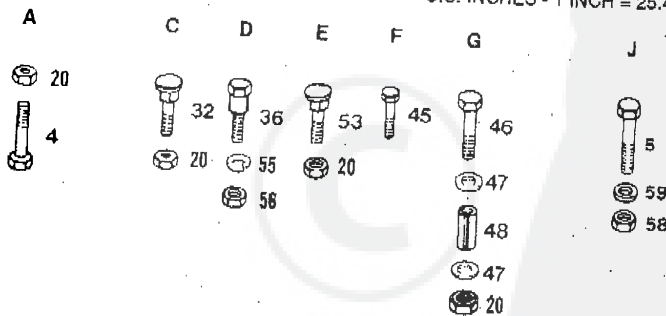

NOTE: ALL COMPONENT DIMENSIONS GIVEN IN U.S. INCHES - 1 INCH = 25.4 MM