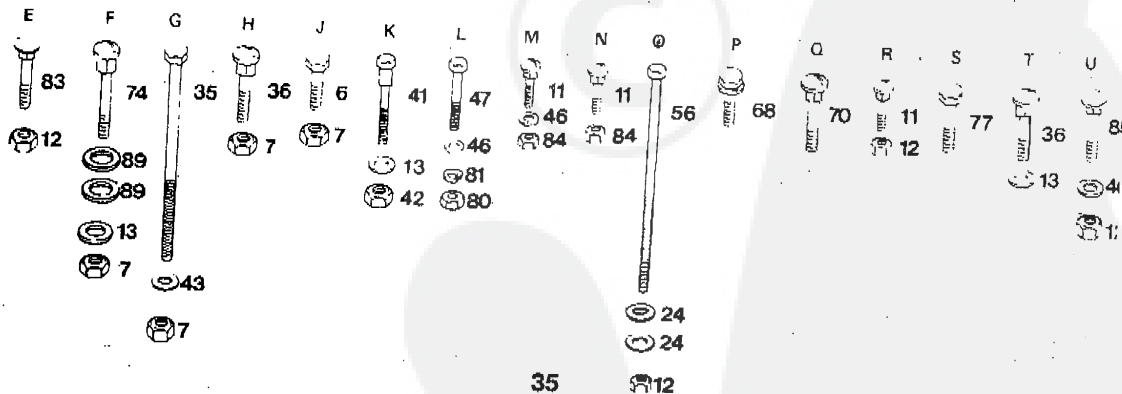

NOTE: ALL COMPONENT DIMENSIONS GIVEN IN U.S. INCHES - 1 INCH = 25.4 MM

44" RIDING GARDEN TRACTOR TRANSAXLE PEERLESS--MODEL NUMBER 143.820-010

REPAIR PARTS

**44" RIDING GARDEN TRACTOR
TRANSAXLE PEERLESS--MODEL NUMBER 143.820-010**