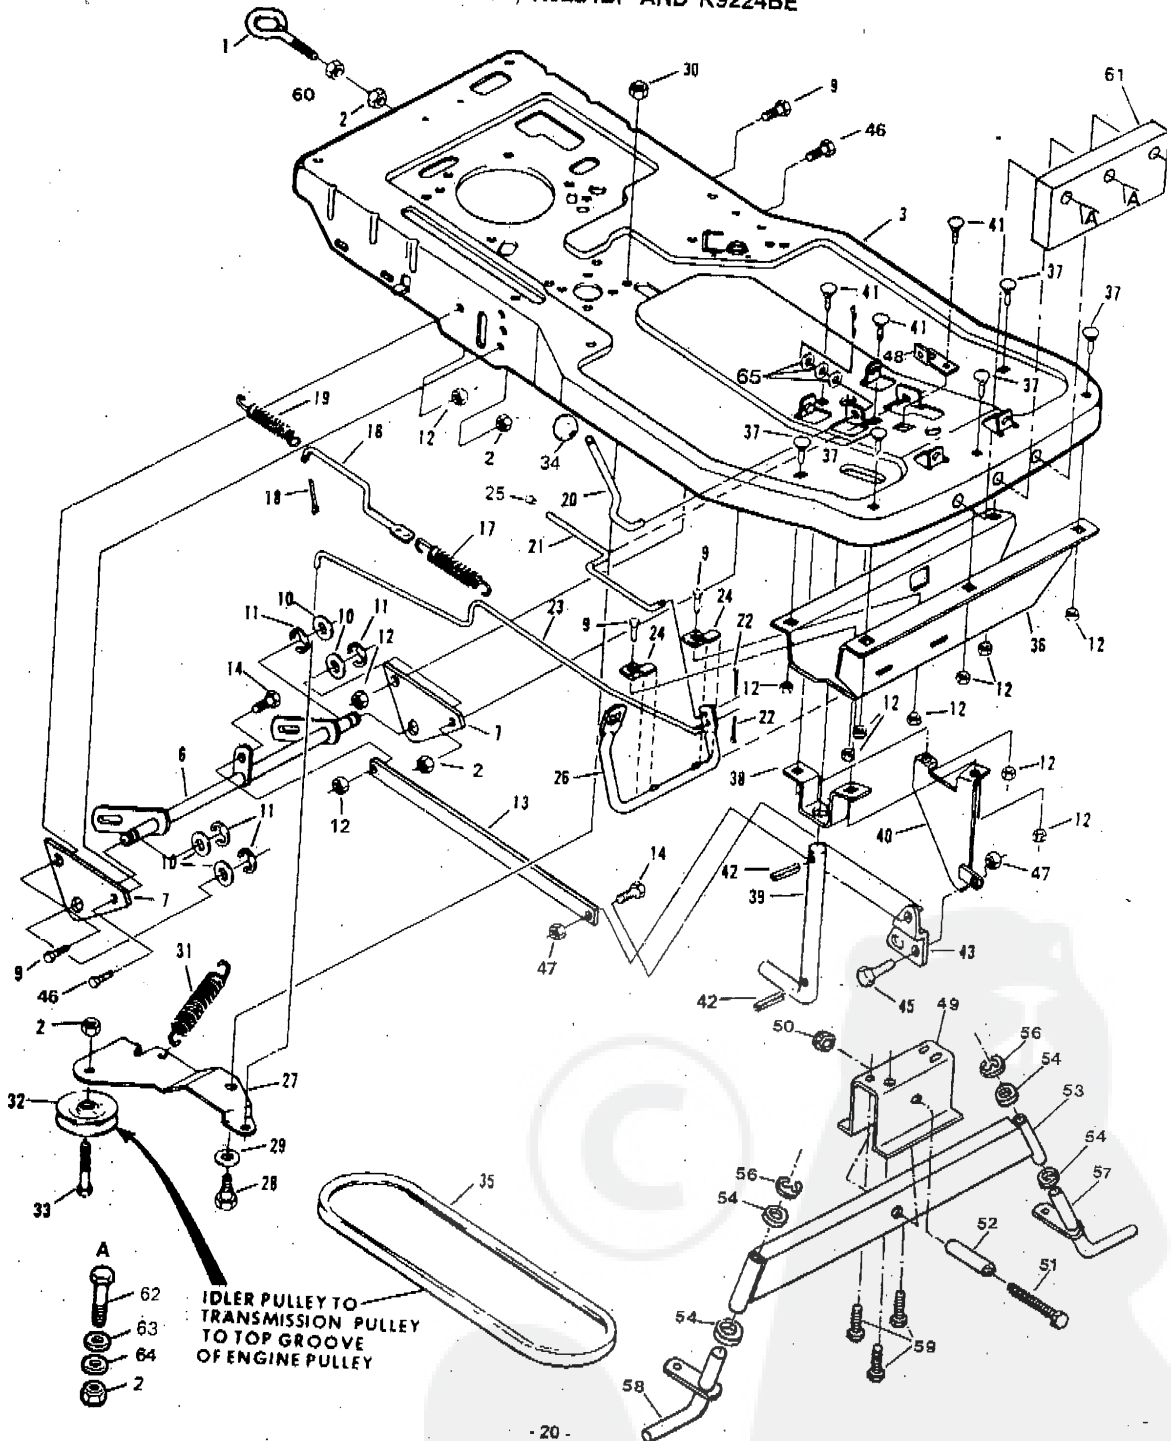

CHASSIS

SMALL ENGINE RIDING LAWN MOWER—MODEL NUMBERS
K9224BR, K9224BT, K9224BF AND K9224BE

REAR ENGINE RIDING LAWN MOWER—MODEL NUMBERS
K9224BR, K9224BT, K9224BF AND K9224BE

CHASSIS

KEY NO.	PART NO.	DESCRIPTION	KEY NO.	PART NO.	DESCRIPTION
1	3133J	Tow Hitch - Eyebolt	31	110991X	Spring - Idler
2	73680600	*Nut - Crownlock 3/8 - 16 UNC	32	53018	Pulley - Idler
3	110990X	Chassis	33	15760624	Bolt, Hex with Sems Lockwasher 3/8 - 16 x 1 1/2
6	677A774	Lever Arm Assembly	34	7803J	Knob
7	110989X	Side Bracket	35	67346	V-Belt
9	74760512	*Bolt, Hex 5/16 - 18 x 3/4	36	110955X	Front Member Assembly
10	19211616	Washer 21/32 x 1 x 16 Ga.	37	72140506	Bolt, Carriage 5/16 - 18 x 3/4 Gr. 5
11	12000002	E-Ring	38	72375	Lifter Bracket
12	73680500	Locknut - Gripco 5/16 - 18	39	110978X	Housing Lifter
13	6276J	Parallel Bar	40	677A776	Bellcrank Bracket Assembly
14	6092J	Bolt, Shoulder	41	72140508	Bolt, Carriage 5/16 - 18 x 1 Gr. 5
16	72386	Brake Rod - Rear	42	74576	Drive Lock Pin - Type B
17	64284	Spring	43	110985X	Bellcrank
18	76020312	*Cotter Pin 3/32 x 3/4	45	68475	Bolt, Shoulder 5/16 - 18 x 3/4
19	62755	Spring	46	74760612	Bolt, Hex 3/8 - 16 x 3/4
20	110979X	Lifter Handle	47	73800500	Locknut - Hex w/Insert 5/16 - 18
21	72361	Parking Brake Rod	48	110984X	Bracket - Pivot
22	63640	Cotter Pin 5/64 x 3/4	49	110965X	Saddle - Front Axle
23	72393	Motion Clutch and Brake Rod	50	73680800	Nut - Crwnlk. 1/2 - 13
24	120778X	Foot Pedal Clamp	51	74760856	Bolt - Hex 1/2 - 13 x 3 1/2
25	7733J	Plunger Cap	52	4120J	Tube - Support
26	72387	Foot Pedal	53	110959X	Axle Asm.
27	67174	Motion Idler	54	71208	Bushing
28	101008K	Bolt, Shoulder 5/16 - 24	56	12000002	Ring - E 5133-62
29	19172410	Washer 17/32 x 1 - 1/2 x 10 Ga.	57	110967X	Kingpin, L.H.
30	73530500	*Nut, Lock 5/16 - 24	58	110968X	Kingpin, R.H.
			59	17490512	Screw - Hex, Threadrolling 5/16 - 18 x 3/4
			60	73350600	*Nut - Hex Jam 3/8 - 16
			61	120491X	Counterweight
			62	74760652	Bolt, Hex
			63	19132012	Washer
			64	19131210	Washer
			65	19131416	Washer 13/32 X 7/8 X 16 Ga.

*STANDARD HARDWARE—PURCHASE LOCALLY