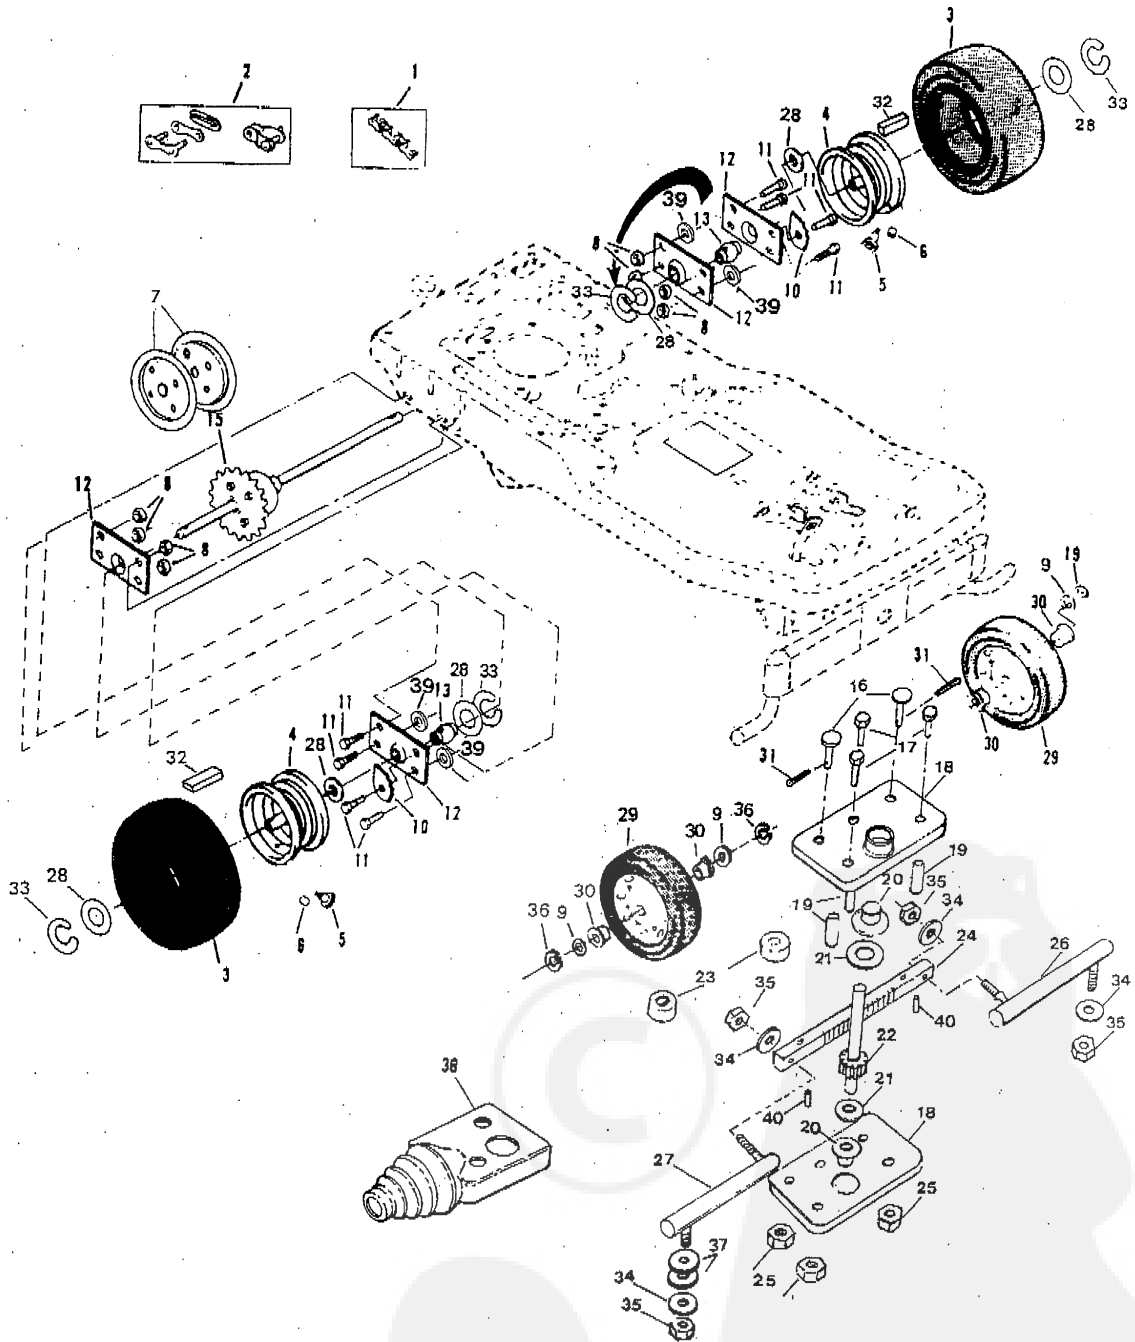

**REAR ENGINE RIDING LAWN MOWER--MODEL NUMBERS
K9224BR, K9224BT, K9224BF AND K9224BE**
WHEEL GROUP

REAR ENGINE RIDING LAWN MOWER—MODEL NUMBERS
K9224BR, K9224BT, K9224BF AND K9224BE

WHEEL GROUP

KEY NO.	PART NO.	DESCRIPTION	KEY NO.	PART NO.	DESCRIPTION
1	72818	Chain	21	101930X	Washer—Hardened
2	60474	Repair Link Kit (Inc. Offset and Connecting Link)	22	110966X	Shaft—Pinion
3	70302	Tire 13-5.00 x 6	23	110983X	Roller—Rack Backup
—	79568	Tube—Tire (Not furnished with tractor)	24	120049X	Rack—Steering
4	70301	Rim—Rear	25	73680400	Nut—Crownlock 1/4-26
5	65139	Valve Stem	26	120395X	Rod—Tie L.H.
6	59192	Valve Cap	27	120396X	Rod—Tie R.H.
7	120125X	Chain Guide Plate	28	19252016	Washer 25/32 x 1 1/4 x 16 Ga.
8	73510500	Nut—Keps 5/16-18	29	102754X	Wheel and Tire Assembly 10.50 x 3.50 (Inc. Key No. 30)
9	19211612	Washer 21/32 x 1 x 12 Ga. (1-3 as required)	30	64906	Bearing
10	67703	Chain Adjustment	31	76020412	Pin—Cotter 1/8 x 3/4
11	74760516	Bolt—Hex Hd. 5/16-18 x 1	32	2703J	Key—Square 3/16 x 2
12	72382	Bearing Cup	33	12000001	E—Ring #5133-75
13	100520K	Bearing	34	10090400	Washer—Lock Spring 1/4
15	110957X	Differential Assembly	35	73610400	Nut—Hex 1/4-28 UNF
16	110996X	Rivet—Drilled	36	12000002	E—Ring
17	74780420	Bolt—Hex 1/4-20 x 1 1/4 Gr. 5	37	19091610	Washer 1/4 x 1 x 10 Ga.
18	110982X	Plate—Rack & Pinion	38	120128X	Boot
19	110980X	Spacer	39	19131312	Washer 13/32 x 13/16 x 12 Ga.
20	120183X	Bearing	40	2882J	Pin—Drive

*STANDARD HARDWARE—PURCHASE LOCALLY