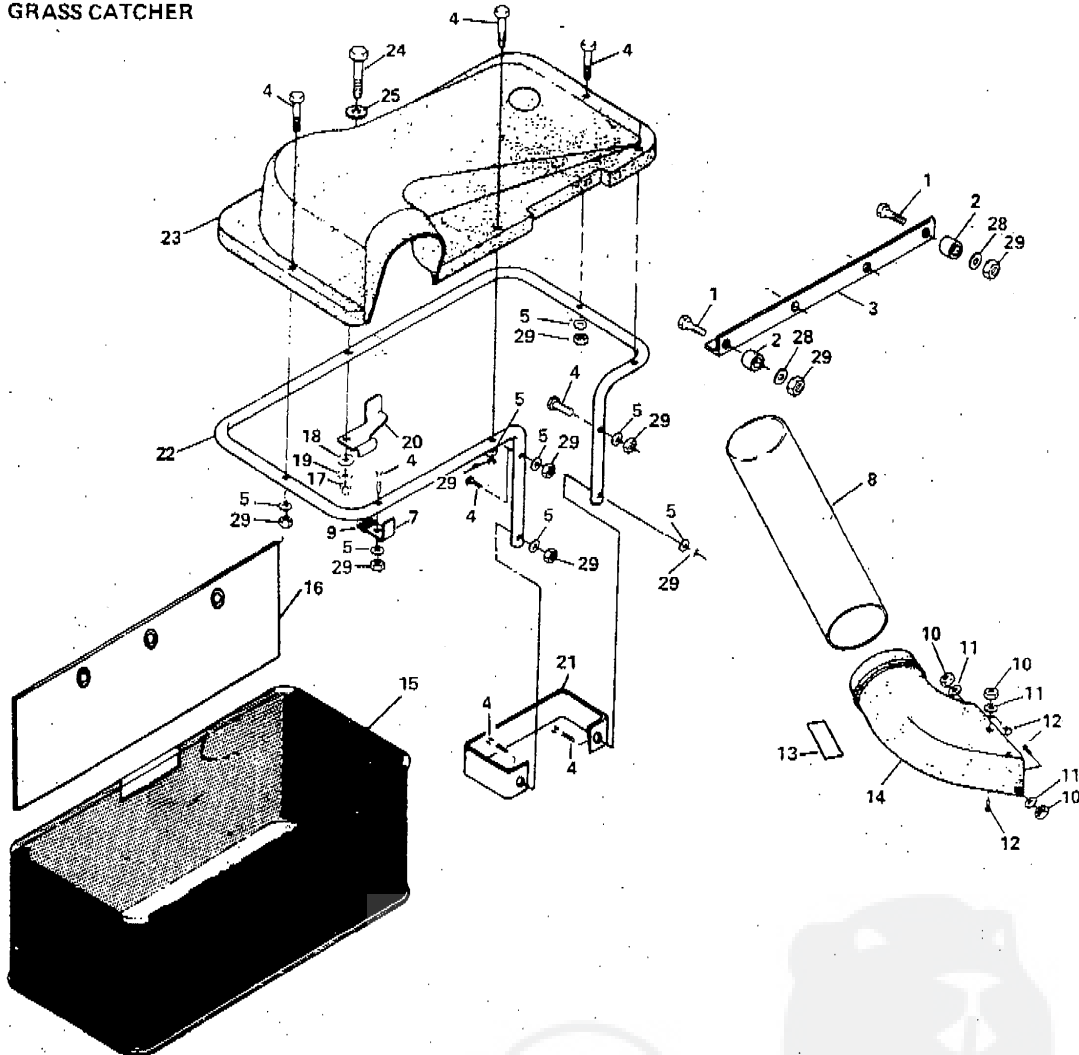

HEAD ENGINE HIDING LAWN MOWER--MODEL NUMBERS
K9224BR, K9224BT, K9224BF AND K9224BE

GRASS CATCHER

KEY NO.	PART NO.	DESCRIPTION
1	74760520	*Hex Hd. Bolt 5/16 - 18 x 1 - 1/4
2	4497J	Spacer
3	6110J	Brace
4	74780526	*Bolt - Hex 5/16 - 18 x 1 - 5/8
5	19111216	Washer 11/32 x 3/4 x 16 Ga.
7	74195	Bag Frame Support Assembly
8	73473	Tube
9	74194	Knob - Lever
10	73680400	Locknut 1/4 - 20
11	19091216	Washer 9/32 x 3/4 x 16 Ga.
12	72240408	*Carriage Bolt 1/4 - 20 x 1
13	8709J	Decal - Warning
14	73472	Chute Extension

KEY NO.	PART NO.	DESCRIPTION
15	120668X	Bag Assembly Model Number K9224BE
15	8036J	Bag Assembly Model Numbers K9224BR, K9224BT and K9224BF
16	605J	Dust Shield
17	73680600	Locknut 3/8 - 16
18	10040600	*Lockwasher 3/8
19	19131216	Washer 13/32 x 3/4 x 16 Ga.
20	73471	Bag Latch
21	75131	Bumper
22	6111J	Frame
23	75081	Frame Hood
24	74760632	*Hex Bolt 3/8 - 16 x 2
25	19131614	Washer 13/32 x 1 x 14 Ga.
28	19111412	Washer 11/32 x 7/8 x 12 Ga.
29	73680500	Locknut Gripco 5/16 - 18

*STANDARD HARDWARE--PURCHASE LOCALLY