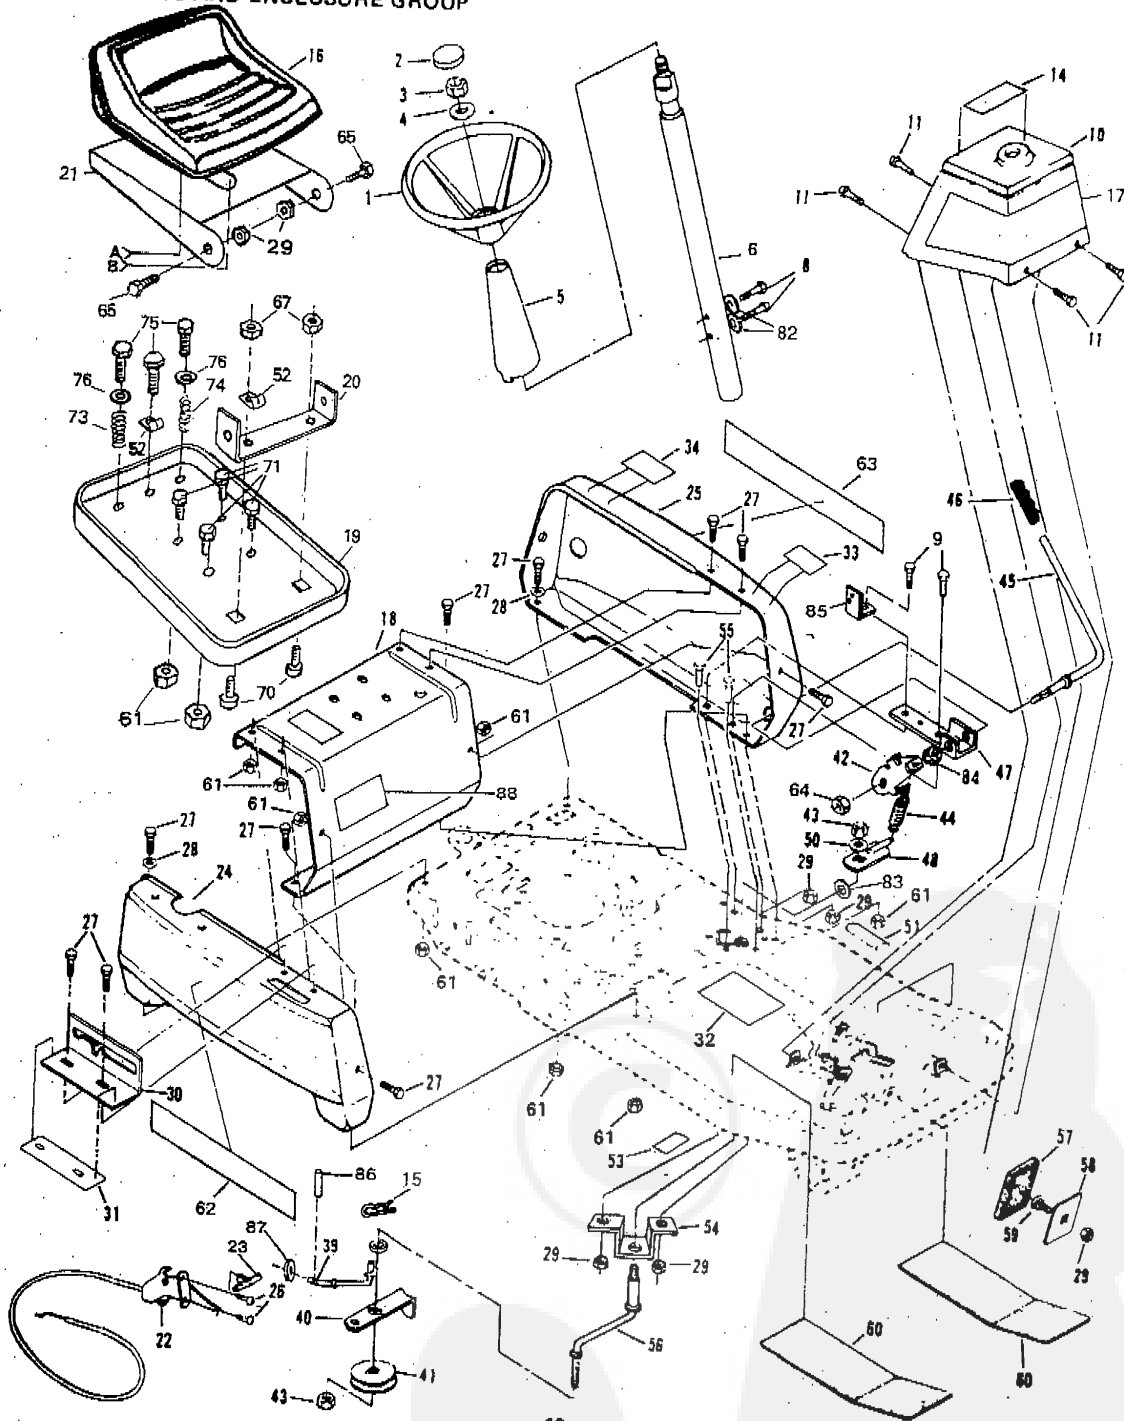

**REAR ENGINE HIDING LAWN MOWER--MODEL NUMBERS
K9224BR, K9224BT, K9224BF AND K9224BE**

STEERING AND ENCLOSURE GROUP

KEY NO.	PART NO.	DESCRIPTION	KEY NO.	PART NO.	DESCRIPTION
1	74564	Steering Wheel	46	7822J	Grip
2	1114J	Insert Cap	47	110953X	Handle Bracket
3	73360800	Jam Nut 1/2-20	48	75339	Control Arm Assembly
4	19171616	Washer 17/32 x 1 x 16 Ga.	50	19131407	Washer 13/32 x 7/8 x 7 Ga.
5	120048X	Steering Shaft Cover	51	74559	Decal-Enter and Exit Model K9224BR
6	110098X	Steering Shaft Assembly	51	8045J	Decal-Enter and Exit Models K9224BT and K9224BF
8	74780416	Bolt, Hex 1/4-20 x 1	51	120671X	Decal-Enter and Exit, Model K9224BE
9	72140508	Bolt, Carriage 5/16-18 x 3/4	52	2751R	Clip-Wire
10	120047X013	Console Assembly Model K9224BR	53	376J	Decal-Clutch and Brake, Model K9224BR
10	120047X014	Console Assembly Models K9224BT and K9224BF	53	1133J	Decal-Clutch and Brake, Model K9224BR and K9224BF
10	120047X015	Console Assembly Model K9224BE	53	120675X	Decal-Clutch and Brake, Model K9224BE
11	17490508	Screw, Hex Thread Rolling 5/16-18 x 1/2	54	7454Z	Idler Support Bracket
14	75122	Decal-Operating Instructions, Model K9224BR	55	74760512	Bolt, Hex 5/16-18 x 3/4
14	8040J	Decal-Operating Instructions, Models K9224BT and K9224BF	56	6077J	Idler Arm
15	4497H	Spring-Retainer	57	67365	Foot Pad
16	121076X	Seat	58	67189	Foot Pedal Plate
17	109393X	Decal-Console	59	72140506	Bolt, Sq. Neck Carriage 5/16-18 x 3/4 Gr. 5
18	110981X366	Front Panel, Models K9224BR and K9224BT	60	72384	Floor Board Pad
18	120703X366	Front Panel, Models K9224BF and K9224BE	61	73510500	Nut - Keps 5/16 - 18
19	110963X	Support Seat	62	109392X	Decal-Fender, R.H.
20	105613X	Bracket-Pivot	63	109391X	Decal-Fender, L.H.
21	121069X	Pin-Seat	64	73930600	Nut - Centerlock 3/8-16
22	110976X	Throttle Control (Inc. Key No. 23), Models K9224BR and K9224BT	65	105629X	Bolt-Shoulder 5/16-18
22	120702X	Throttle Control (Inc. Key No. 23), Models K9224BE and K9224BF	66	19092016	Washer
23	61159	Knob-Remote Control	67	73680800	Locknut - Gripco 3/8-16
24	8034J366	Panel-Side, R.H.	70	72110606	Bolt - Carriage 3/8-16 x 3/4
25	8033J366	Panel-Side, L.H.	71	98000131	Screw-Hex Washer Head 5/16 - 18 x 3/4
26	17760412	Screw, Phillips Truss Hd, Thread Cut 1/4-20 x 3/4 Type 23	73	121067X	Seat Spring, Right Hand
27	98000131	Screw, Hex Washer Hd, Machine 5/16-18 x 3/4	74	121068X	Seat Spring, Left Hand
28	19111816	Washer 11/32 x 1-1/8 x 16 Ga.	75	17490612	Screw Hex, Threadrolling 3/8 - 18 x 1/4
29	73680500	Locknut - Gripco 5/16-18	76	19131614	Washer 13/32 x 1 x 14 Ga.
30	74706	Shifter Gate	77	19171912	Washer 17/32 x 1 3/16 x 12 Ga.
31	74706	Decal-Shift, 5 Speed, Model K9224BR	78	10040800	Washer - Lock Heavy 1/2
31	108630X	Decal-Shift, 5 Speed, Models K9224BF and K9224BE	79	74780818	Bolt-Hex Grade 5 1/2 - 13 x 1
32	120129X	Decal, Caution Model K9224BR	80	19151616	Washer 15/32 x 1 x 16 Ga.
32	120127X	Decal, Caution Models K9224BT and K9224BF	81	121094X	Bolt - Shoulder 5/16 - 18
32	120674X	Decal, Caution Model K9224BE	82	10040400	Washer - Lock 1/4
33	74561	Decal-Blade, Model K9224BR	83	67359	Washer - 25/64 x 2 3/8 x 8 Ga.
33	8046J	Decal-Blade, Models K9224BT and K9224BF	84	73651000	Nut - Keps #10-32
33	120672X	Decal-Blade Model K9224BE	85	110952X	Bracket Switch
34	74512	Decal-Engine, Rear Model K9224BR	86	7877M	Rollpin
34	8037J	Decal-Engine, Rear Models K9224BT and K9224BF	87	19091016	washer
34	120670X	Decal-Engine, Rear Model K9224BE	88	---	Plate, Certification (K9224BF only)
39	120393X	Blade Brake Rod	---	120276X	Owner's Manual (English) Model Numbers K9224BR, K9224BT, K9224BF AND K9224BE
40	6278J	Belt Keeper	---	101539X	Sheet-Instruction, Tractor 15° Slope (English)
41	6109J	Idler Pulley	---	120597X	Owner's Manual (French) Model Numbers K9224BR, K9224BT, K9224BF AND K9224BE
42	110954X	Arm Assembly - Spring	---	101673X	Sheet-Instruction, Tractor 15° Slope (French)
43	73680600	Nut-Crownlock 3/8-16	---	120661X	Owner's Manual (German) Model Numbers K9224BR, K9224BT, K9224BF and K9224BE
44	120484X	Spring	---	120776X	Sheet-Instruction, Tractor 15° Slope (German)
45	74538	Blade Clutch Lever			