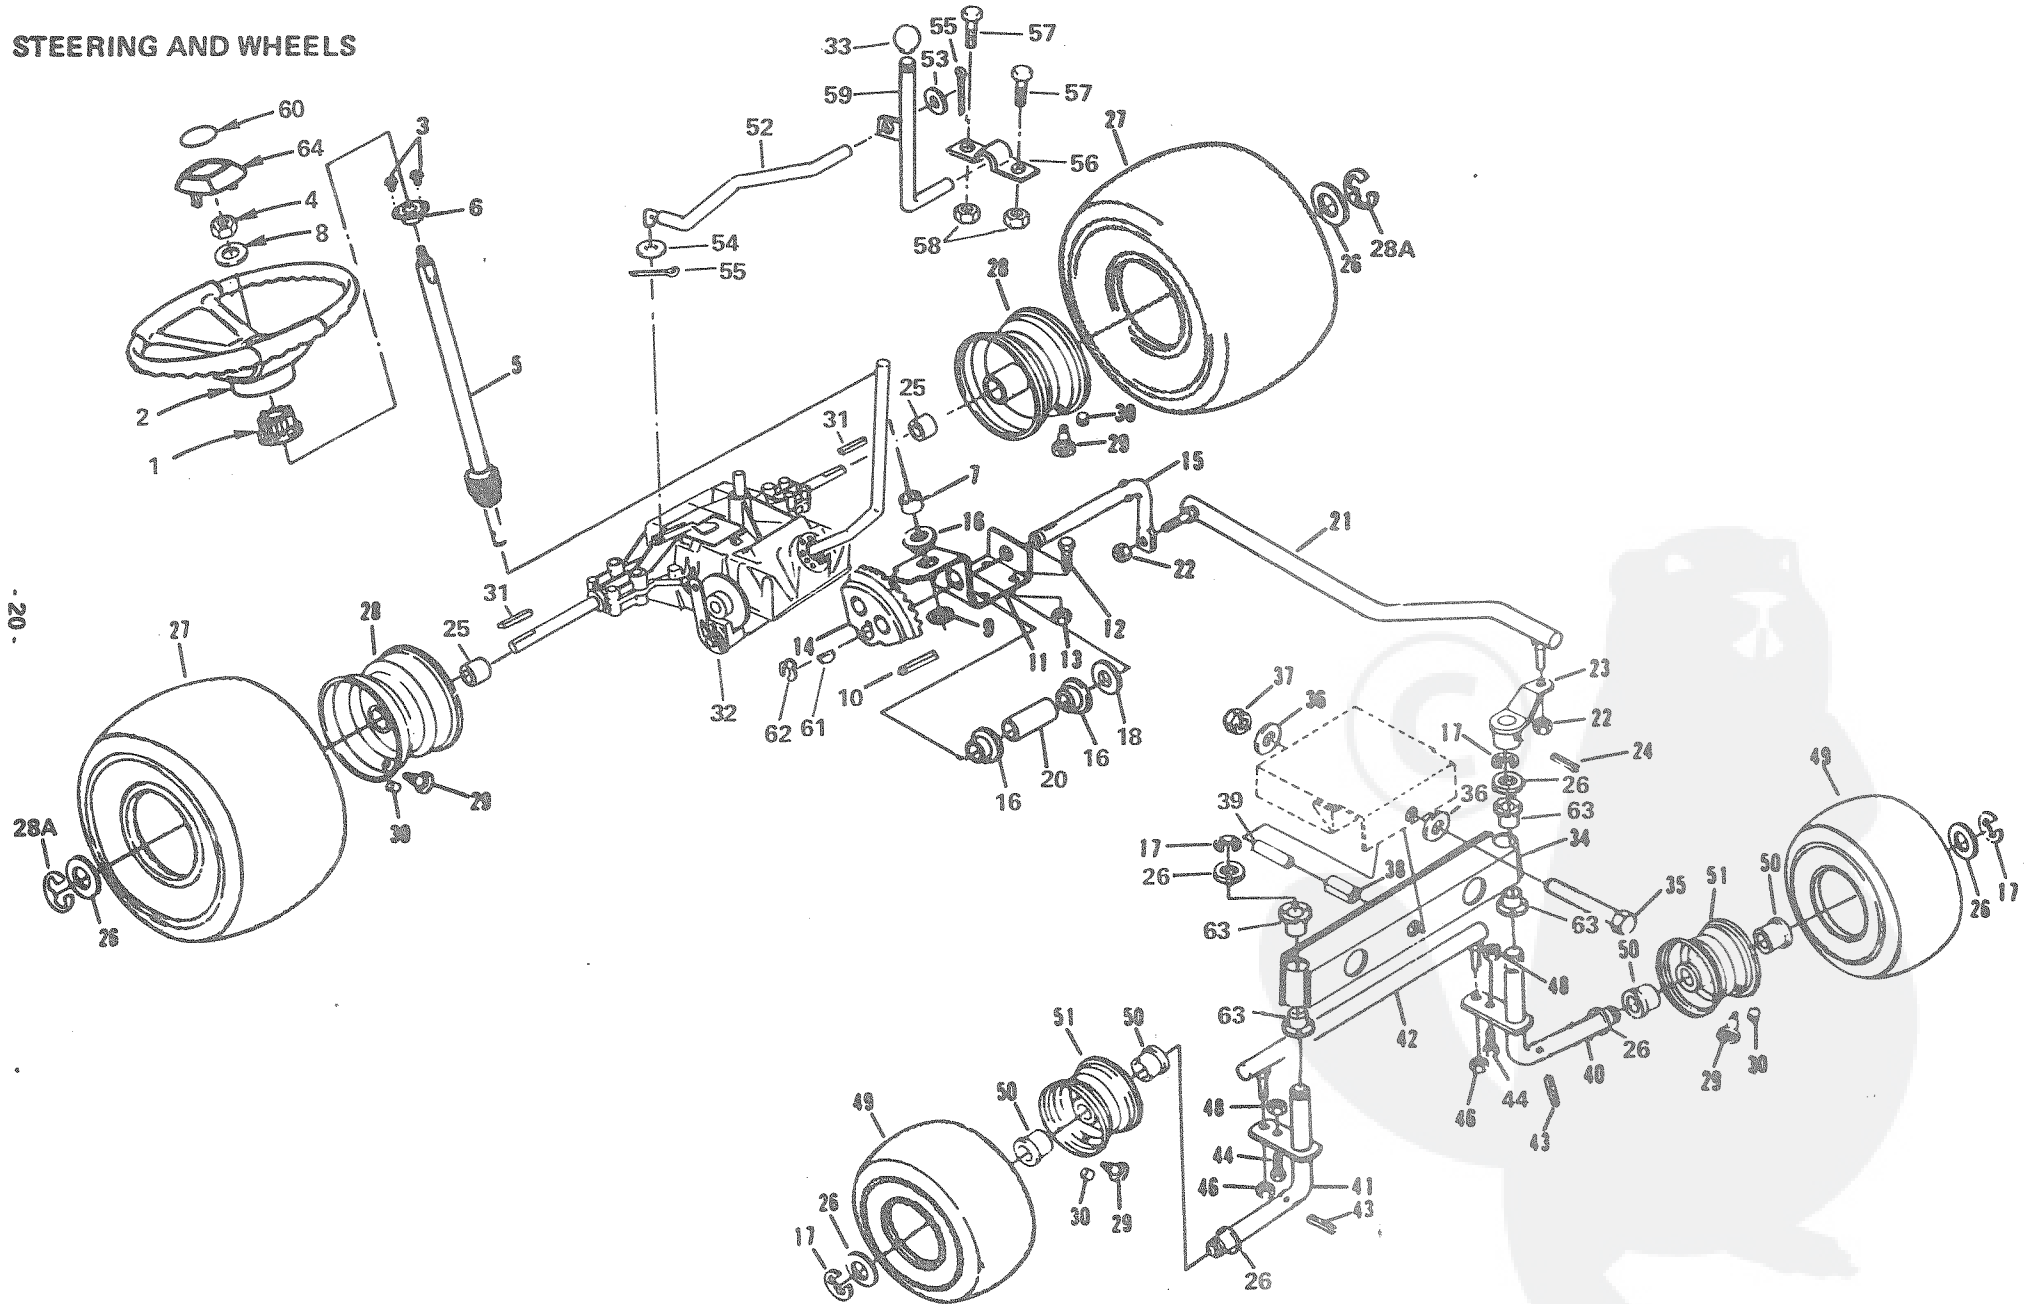

*STANDARD HARDWARE--PURCHASE LOCALLY

REPAIR PARTS

36" RIDING LAWN TRACTOR--MODEL NUMBER L1904BR

STEERING AND WHEELS

REPAIR PARTS

36" RIDING LAWN TRACTOR--MODEL NUMBER L1904BR

STEERING AND WHEELS

KEY NO.	PART NO.	DESCRIPTION	KEY NO.	PART NO.	DESCRIPTION
1	100711L	Steering Wheel Adapter	29	65139	Valve Stem
2	100713N	Steering Wheel	30	59192	Valve Cap
3	17211008	Hex Washer Hd. Sht. Metal Screw No. 10 - 16 x 1/2 Type AB	31	2703J	Square Key 3/16 x 2
4	73360800	*Nut, Hex Jam 1/2 - 20	32	4000-11	Transaxle Assembly - Foote (See Pages 24 and 25 for Parts Breakdown)
5	677A208	Steering Shaft Assembly	33	9439M	Knob - Control
6	1554J	Bushing - Steering	34	101076N	Rocker Bar Assembly
7	74580	Shaft Spacer	35	74760848	Bolt, Hex 1/2 - 13 x 3
8	10G712K	Washer	36	19171416	Washer 17/32 x 7/8 x 16 Ga.
9	19212013	Washer 21/32 x 1 - 1/4 x 13 Ga.	37	73800800	Locknut, W/Washer Insert 1/2 - 13
10	1572H	Pin - Roll	38	67151	Bushing
11	71206	Steering Bracket	39	71188	Pivot Spacer
12	74760512	*Bolt, Hex 5/16 - 18 x 3/4	40	678H53	Spindle Assembly - L.H.
13	73680500	Locknut - Gripco 5/16 - 18	41	678H52	Spindle Assembly - R.H.
14	101060M	Gear	42	678H540	Tie Rod
15	101429X	Steering Rod	43	9530R	Groove Pin
16	71208	Bushing	44	74760612	*Bolt, Hex 3/8 - 16 x 3/4
17	12000029	Klip Ring	46	73810500	Nut - Hex Nylon 5/16 - 24
18	19211621	Washer 21/32 x 1 x 21 Ga. (0 - 4 as Req'd.)	48	73680600	Nut - Crownlock 3/8 - 16
20	101171K	Spacer - Split	49	71651	Tire (15 x 6.00 x 6)
21	71219	Drag Link	---	4479R	Tube - Tire (not furnished with Tractor)
22	7810H	Nut, Centerlock 3/8 - 24 UNF	50	625J	Bearing
23	678H54	Steering Arm Assembly	51	677A98	Rim Ass'y. (Inc. Key No. 50)
24	62079	Spring Pin 1/4 x 1 - 1/4	52	5926J	Rod - Shift, Hi-Lo
25	2935J	Spacer	53	19111216	Washer 11/32 x 3/4 x 16 Ga.
26	19252016	Washer 25/32 x 1 - 1/4 x 16 Ga.	54	19090816	Washer 9/32 x 1/2 x 16 Ga.
27	71653	Tire (18.00 - 9.50 x 8)	55	76020312	*Pin - Cotter 3/32 x 3/4
---	4445H1	Tube - Tire (not furnished with Tractor)	56	5917J	Pivot
28	71652	Rim	57	74760408	*Bolt - Hex Head 1/4 - 20 x 1/2
28A	12000001	E-Ring	58	73680400	Locknut - Crownlock 1/4 - 20
			59	677A742	Lever Assembly
			60	104295X	Decal - Steering Wheel
			61	2228M	Key - Woodruff
			62	12000040	Ring - Klip
			63	3366R	Bearing
			64	100710L	Insert - Steering Wheel