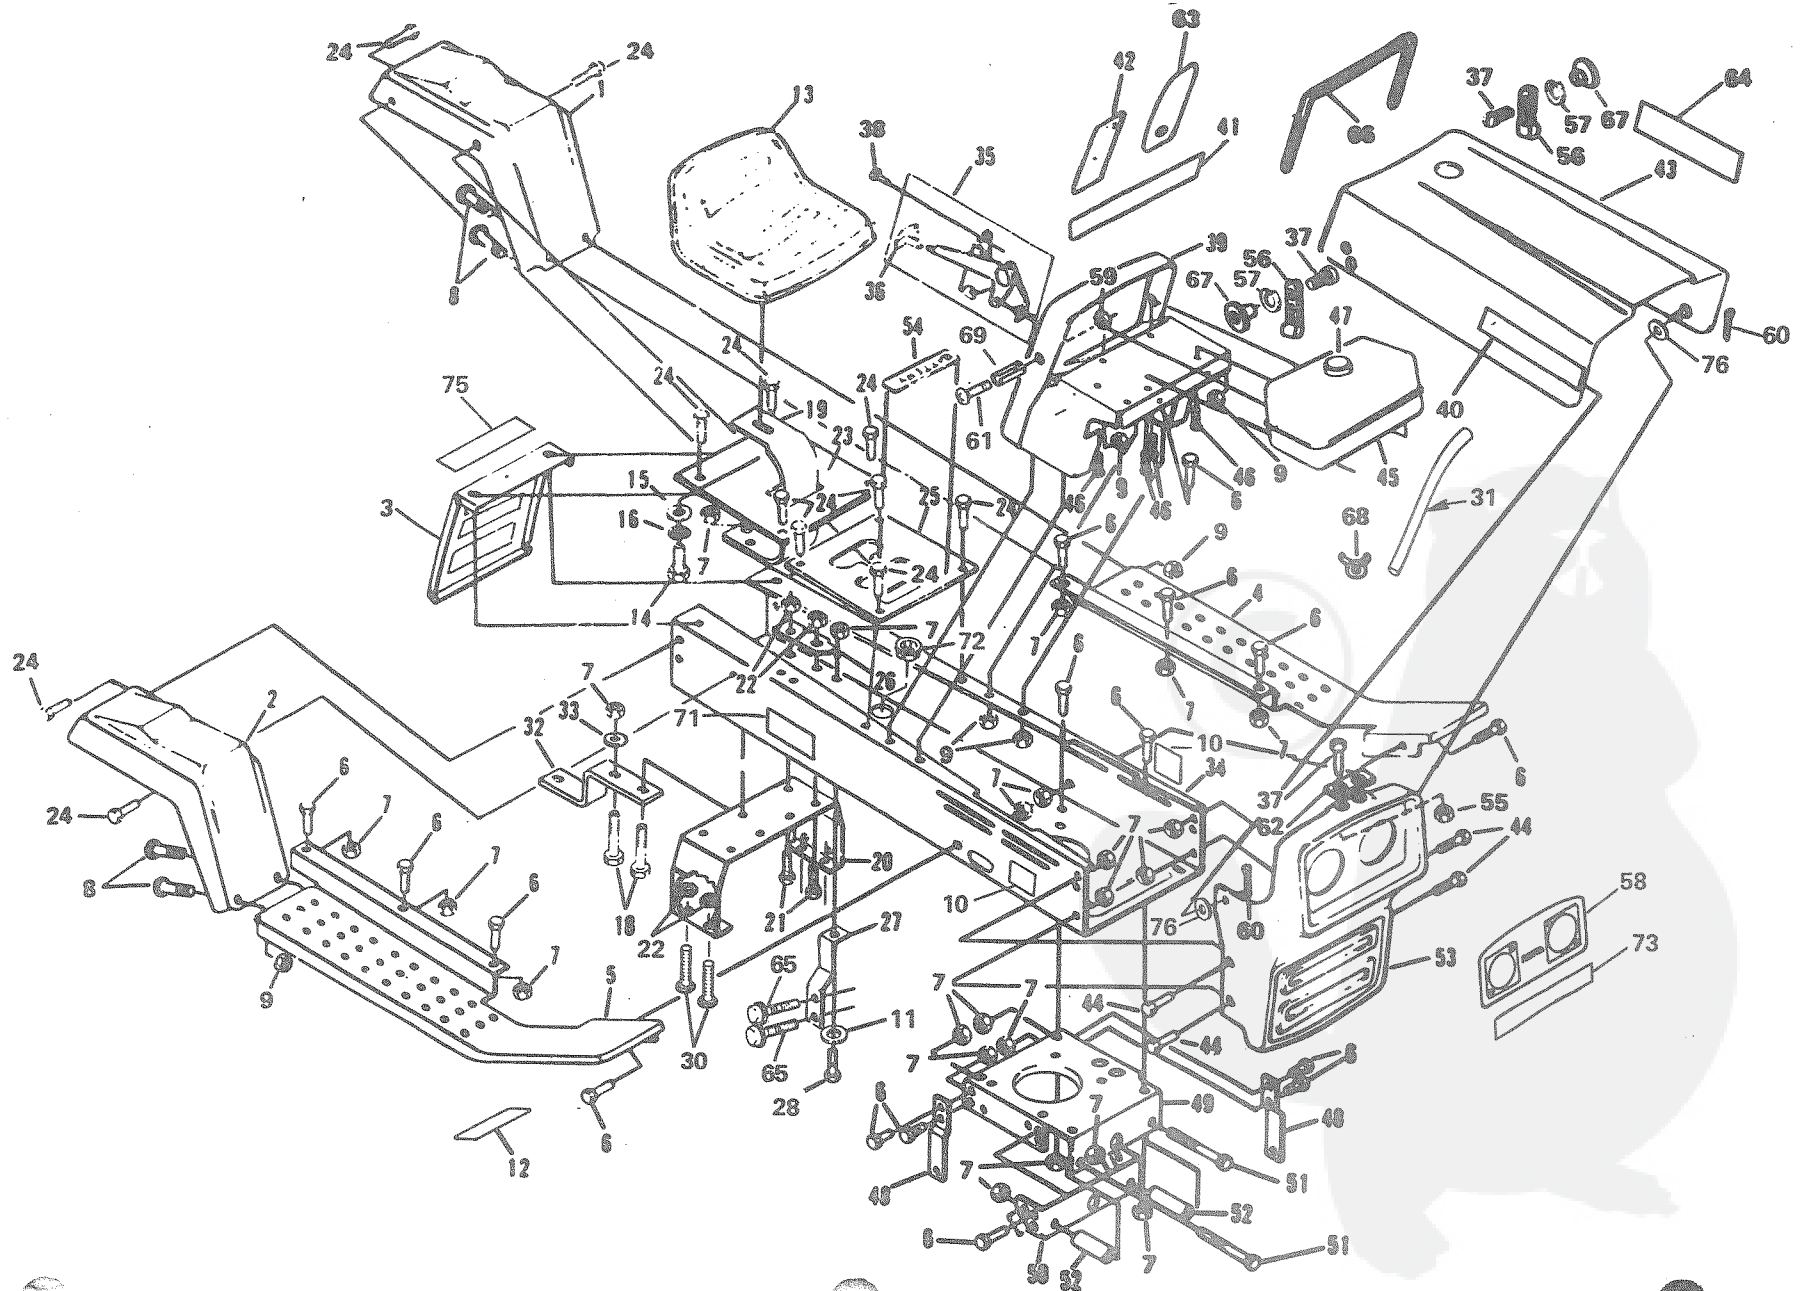

REPAIR PARTS

36" RIDING LAWN TRACTOR--MODEL NUMBER L1904BR

CHASSIS

REPAIR PARTS

36" RIDING LAWN TRACTOR--MODEL NUMBER L1904BR

CHASSIS

KEY NO.	PART NO.	DESCRIPTION	KEY NO.	PART NO.	DESCRIPTION
1	677H18	Fender - L.H.	40	104288X	Decal - Hood, R.H.
2	677H19	Fender - R.H.	41	655J	Decal - Dash, Instructions
3	678H351	Rear Cover	42	482J	Decal - Dash, Controls
4	677H75	Foot Rest, L.H.	43	104154X	Hood Weldment
5	677H76	Foot Rest, R.H.	44	98000131	Screw, Hex Washer Hd. Mach. 5/16 - 18 x 3/4
6	74760512	* Bolt, Hex 5/16 - 18 x 3/4	45	73427	Fuel Tank
7	73680500	Locknut - Gripco 5/16 - 18 Gr. B	46	17760412	Screw, Truss Hd. Phillips Thd. Cutting 1/4 - 20 x 3/4 Type 23
8	74760508	Bolt, Hex 5/16 - 18 x 1/2	47	74145	Fuel Cap
9	73510500	Nut, Keps 5/16 - 18	48	678H50	Brake Rod Bracket
10	104289X	Decal - H.P. & Speed	49	678H47	Engine Base
11	19112410	Washer 11/32 x 1 - 1/2 x 10 Ga.	50	678H48	Rocker Bar Support
12	376J	Decal - Clutch and Brake	51	74760544	* Bolt, Hex 5/16 - 18 x 2 - 3/4
13	2126J	Seat	52	678H541	Bushing
14	74780816	* Bolt, Hex 1/2 - 13 x 1 Gr. 5	53	677H26	Grill Frame
15	19171912	Washer 17/32 x 1 - 3/16 x 12 Ga.	54	74307	Battery Cap
16	10110800	* Lockwasher 1/2	55	4632H	Locknut No. 10 - 24
18	74780520	* Bolt, Hex 5/16 - 18 x 1 - 1/4 Gr. 5	56	100225L	Hood Latch
19	678H543	Seat Spring	57	10071000	* Lockwasher No. 10
20	678H329	Transaxle Support	58	104294X	Decal - Headlight
21	74760616	* Bolt, Hex 3/8 - 16 x 1	59	73731000	Nut, Keps No. 10 - 24
22	73680600	Locknut - Gripco 3/8 - 16	60	76020312	* Cotter Pin 3/32 x 3/4
23	677H73	Cover Plate	61	74981020	Screw - Cross Recess, Pan Hd. Machine No. 10 - 24 x 1 - 1/4
24	98000132	Screw, Hex Hd. Thd. Rolling 5/16 - 18 x 1/2	62	470J	Hood Bumper
25	5927J	Chassis Cover w/Silk Screen	63	481J	Decal - Dash, L.H.
26	678H537	Plate - Stiffener	64	104287X	Decal, Hood, L.H.
27	5920J	Axle Strap	65	17490512	Screw - Hex Washer Hd. Thd. Forming Type TT 5/16 - 18 x 3/4
28	74760516	* Bolt, Hex 5/16 - 18 x 1	66	8937R	Hood Strip
30	74760644	Bolt - Hex 3/8 - 16 x 2 - 3/4	67	2029J	Weldnut
31	7119J	Fuel Line	68	6999R	Hose Clamp
32	677H102	Toe Hitch	69	7206J	Spacer - Split
33	19122006	Washer 3/8 x 1 - 1/4 x 6 Ga.	71	105833X	Decal - Brake, Parking
34	678H328	Chassis	72	3807R	Bushing - Universal
35	7929J	Control Throttle (Inc. Key No. 36)	73	104290X	Decal - Grill Stripe
36	61159	Knob - Control	75	104291X	Decal - Logo
37	74191008	* Screw, Pan Hd. Machine No. 10 - 24 x 1/2	76	19111216	* Washer 11/32 x 3/4 x 16 Ga.
38	17720408	Screw, Hex Washer Hd. Thd. Cutting 1/4 - 20 x 1/2 Type 23			
39	677H78	Dash Weldment			

*STANDARD HARDWARE--PURCHASE LOCALLY