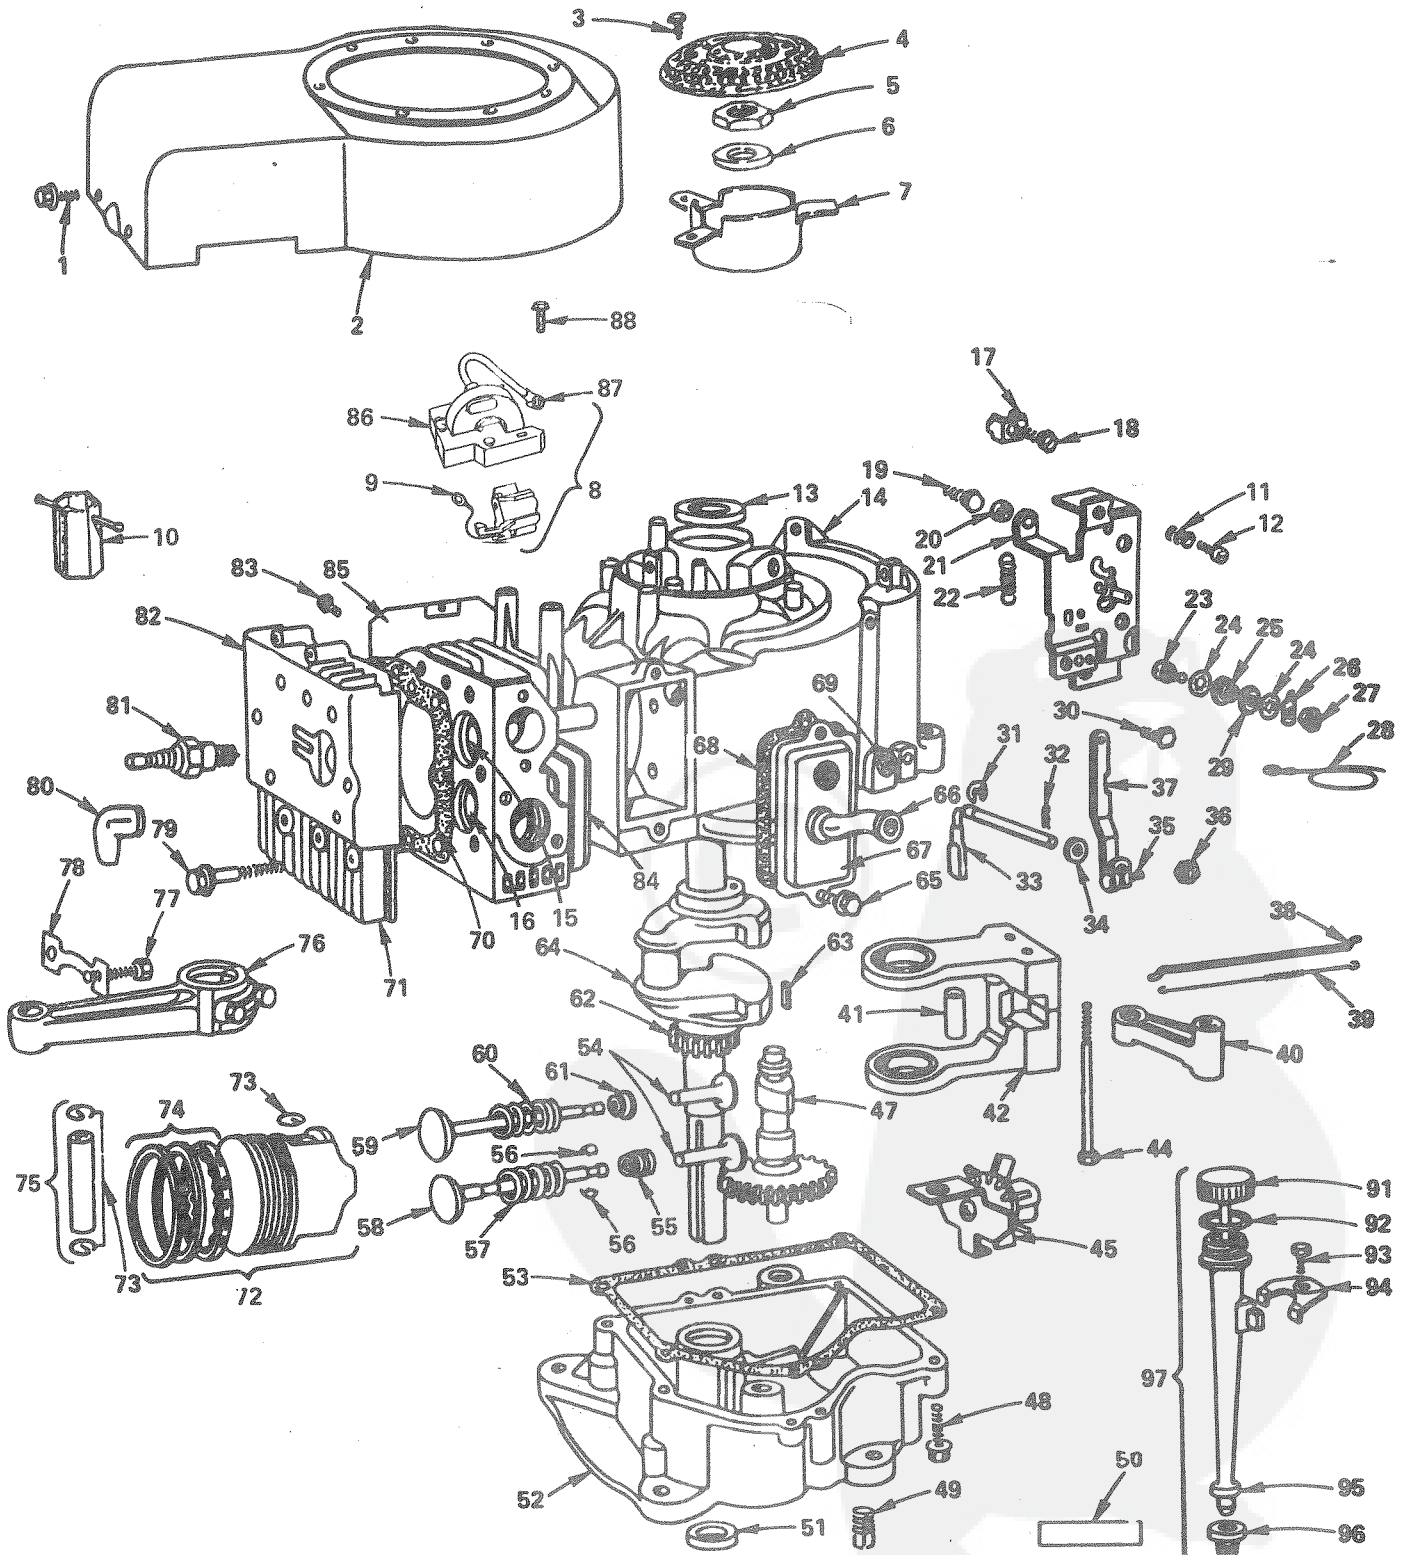

REPAIR PARTS

36" RIDING LAWN TRACTOR--MODEL NUMBER L1904BR
BRIGGS & STRATTON 11 H.P. ENGINE--MODEL NO. 252707, TYPE NO. 0672-01

CYLINDER, CRANKSHAFT AND ENGINE BASE GROUP

ALL ENGINE PARTS MUST BE PURCHASED THROUGH AND SERVICE PERFORMED BY YOUR LOCAL BRIGGS AND STRATTON DEALER.

REPAIR PARTS

36" RIDING LAWN TRACTOR--MODEL NUMBER L1904BR
BRIGGS & STRATTON 11 H.P. ENGINE--MODEL NO. 252707, TYPE NO. 0672-01

CYLINDER, CRANKSHAFT AND ENGINE BASE GROUP