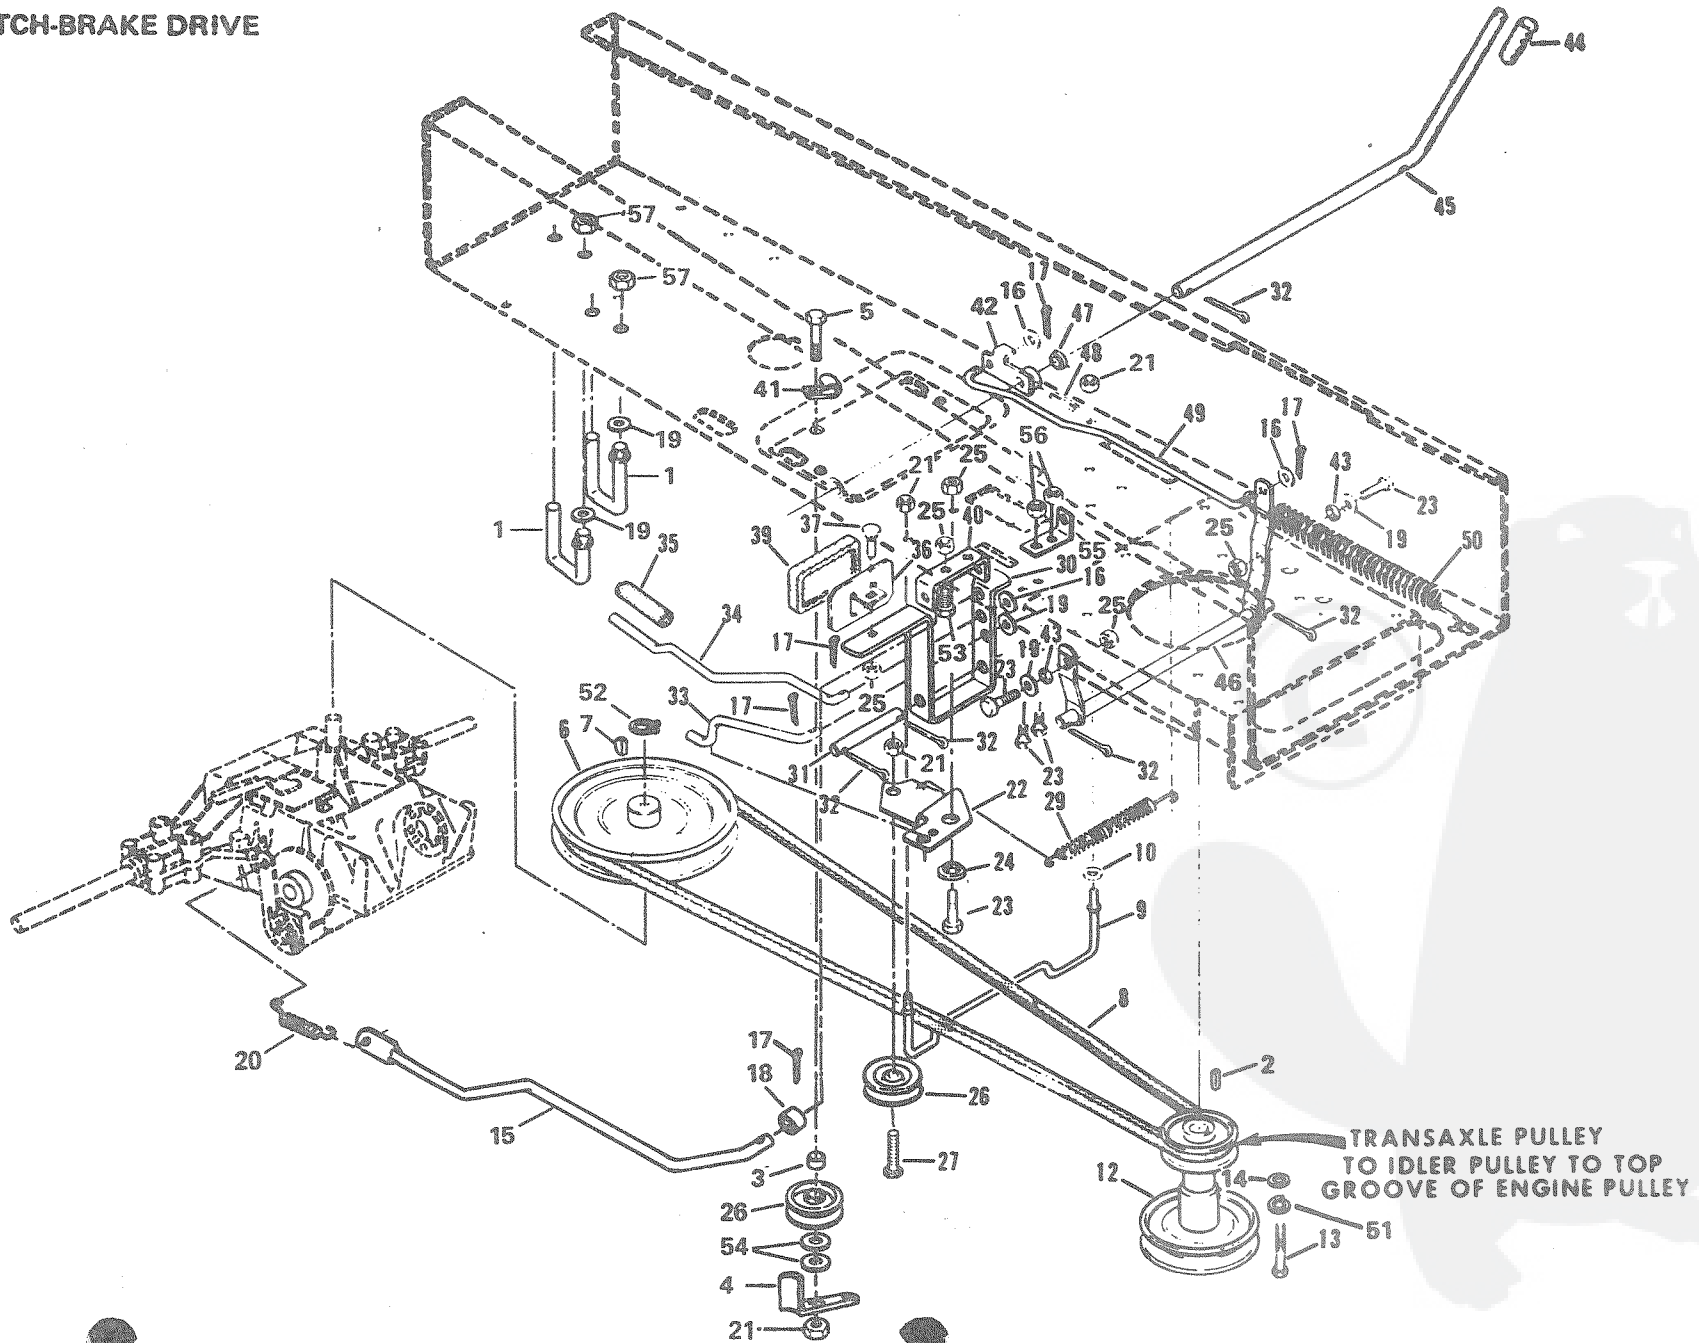

REPAIR PARTS

36" RIDING LAWN TRACTOR--MODEL NUMBER L1904BR

CLUTCH-BRAKE DRIVE

REPAIR PARTS

36" RIDING LAWN TRACTOR--MODEL NUMBER L1904BR

CLUTCH-BRAKE & DRIVE

KEY NO.	PART NO.	DESCRIPTION	KEY NO.	PART NO.	DESCRIPTION
1	5942J	Belt Guide	23	74760512	* Bolt, Hex 5/16 - 18 x 3/4
2	9396E	Key	24	71202	Bushing
3	5912J	Spacer	25	73680500	Locknut - Gripco 5/16 - 18 Gr. B
4	6278J	Keeper - Belt	26	67400	Pulley - Idler
5	74760644	Bolt, Hex 3/8 - 16 x 2 - 3/4	27	74760624	* Bolt, Hex 3/8 - 16 x 1 - 1/2
6	5925J	Pulley - Transaxle	29	2044J	Spring - Idler
7	2228M	Woodruff Key No. 9	30	678H324	Foot Pedal
8	5928J	V-Belt	31	71223	Pedal Shaft
9	678H538	Mid Belt Guide	32	76020416	* Cotter Pin 1/8 x 1
10	19131416	Washer 13/32 x 7/8 x 16 Ga.	33	74419	Clutch Rod
12	101058M	Pulley - Engine	34	373J	Parking Brake Rod
13	74770728	Bolt, Hex 7/16 - 20 x 1 - 3/4 Gr. 5	35	71226	Grip
14	19142405	Washer 7/16 x 1 - 1/2 x 5 Ga.	36	71222	Pedal Plate
15	7504J	Brake Rod	37	72140506	Bolt, Carriage 5/16 - 18 x 3/4 Gr. 5
16	19131216	Washer 13/32 x 3/4 x 16 Ga.	39	67365	Foot Pad
17	76020312	* Cotter Pin 3/32 x 3/4	40	678H58	Pedal Bracket
18	5916J	Spacer	41	2751R	Clip - Fuel Line
19	19111216	Washer 11/32 x 3/4 x 16 Ga.	42	678H551	Clutch Arm Assembly
20	7505J	Brake Spring	43	71195	Spacer
21	73680600	Nut - Crownlock 3/8 - 16	44	71246	Grip
22	678H59	Idler Bracket	45	71242	Clutch Handle
			46	71191	Clutch Arm Assembly
			47	19171616	Washer, 17/32 x 1 x 16 Ga.
			48	2364J	Pin, Spirol 3/16 x 1
			49	74474	Blade Clutch Rod
			50	71248	Spring
			51	10040700	* Lockwasher 7/16 Heavy
			52	12000028	Retainer Ring
			53	74780512	* Bolt, Hex 5/16 - 18 x 3/4 Gr. 5
			54	19131210	Washer 13/32 x 3/4 x 10 Ga.
			55	678H60	Switch Bracket
			56	73680500	Locknut - Gripco 5/16 - 18
			57	73510500	Nut - Keps 5/16 - 18

*STANDARD HARDWARE--PURCHASE LOCALLY