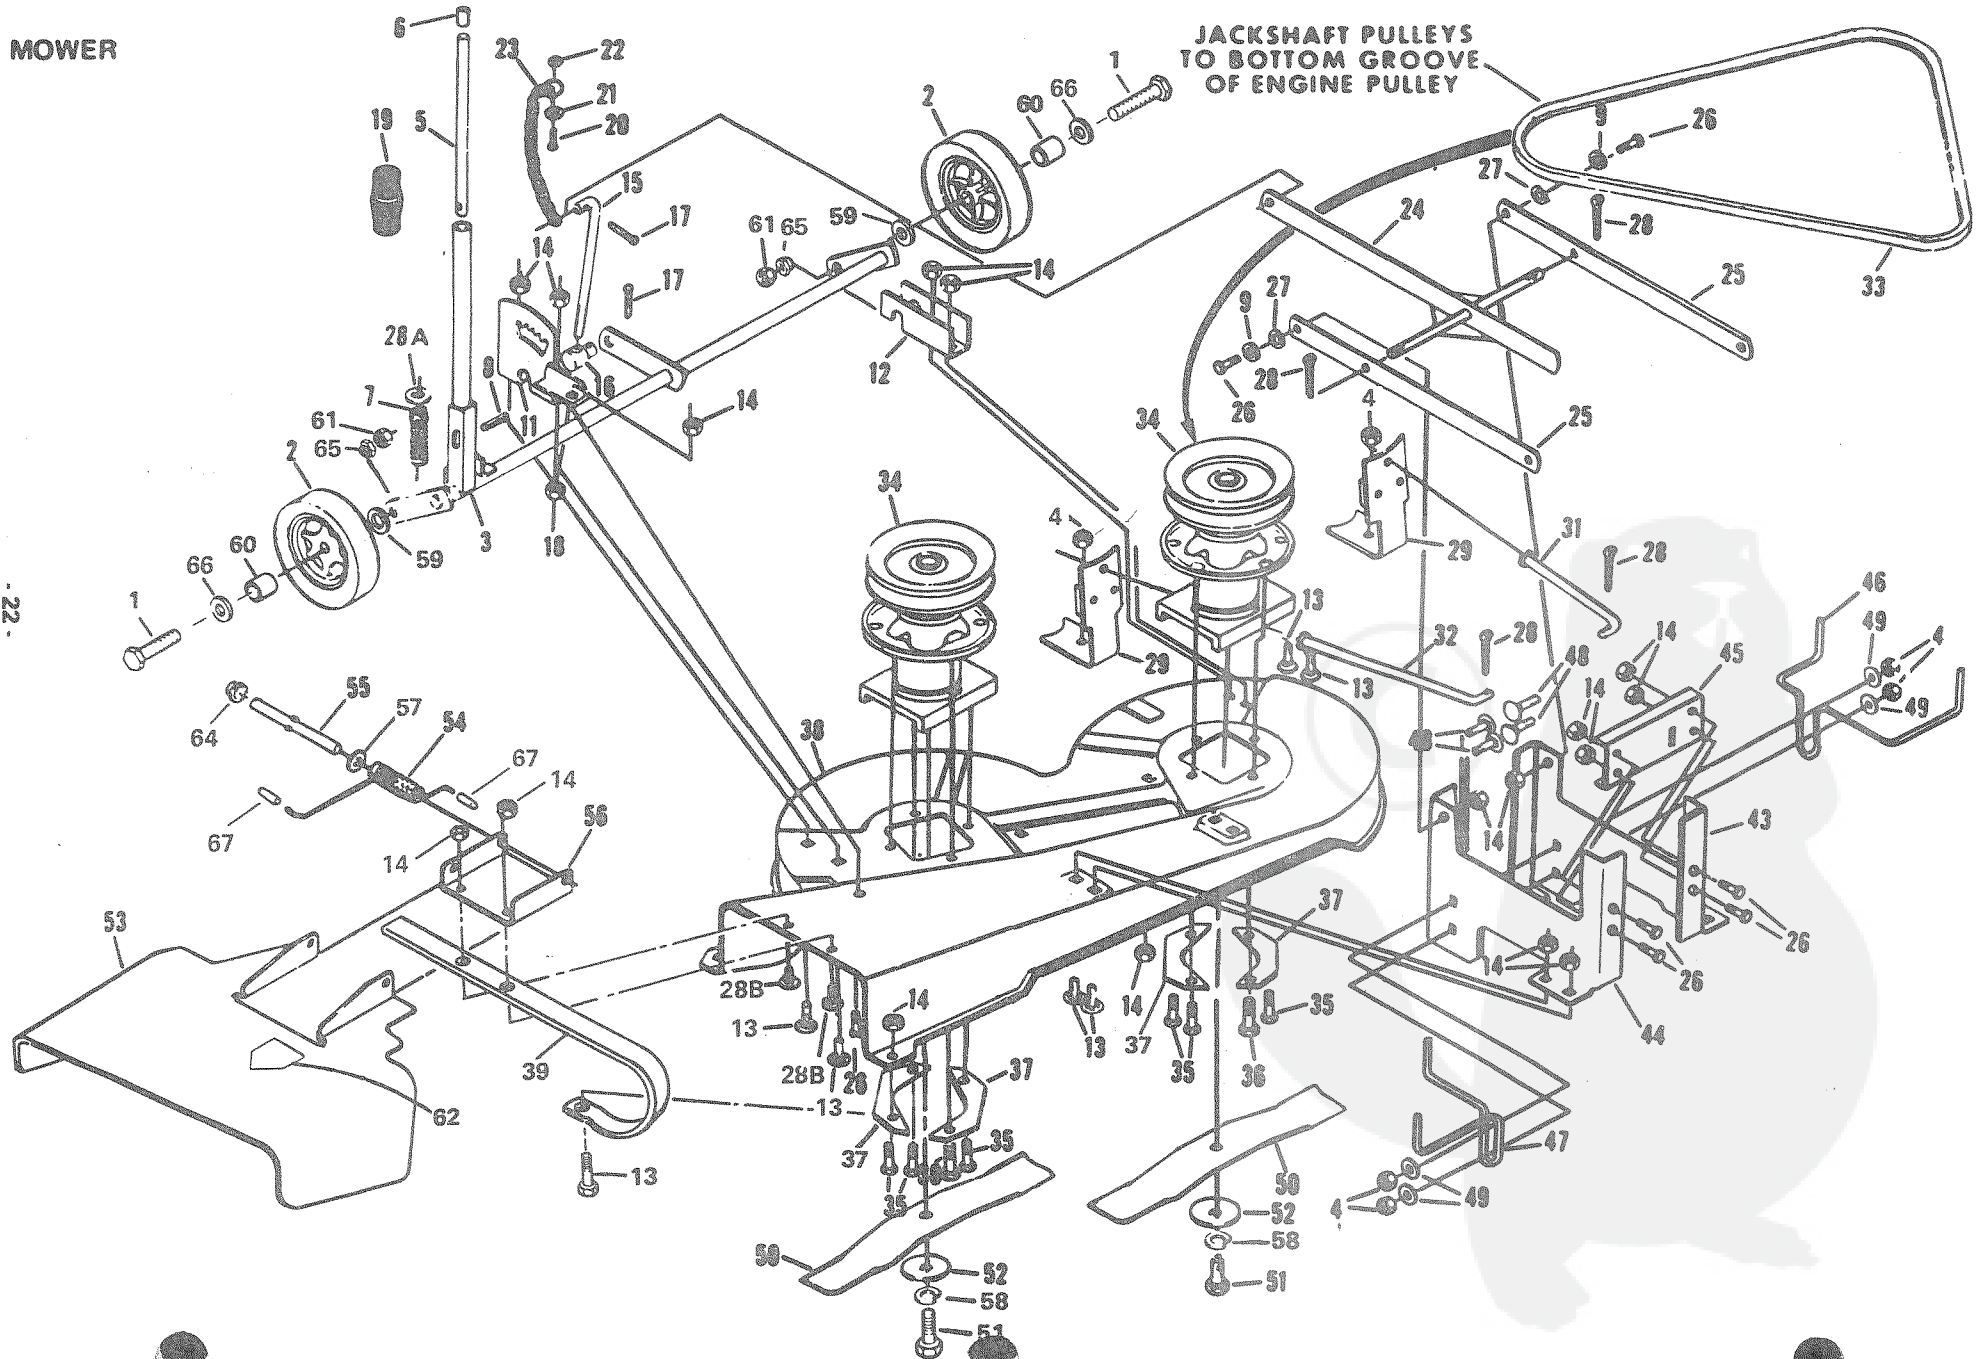

REPAIR PARTS

36" RIDING LAWN TRACTOR--MODEL NUMBER L1904BR

MOWER

REPAIR PARTS

68975

36" RIDING LAWN TRACTOR--MODEL NUMBER L1904BR

MOWER

L1904BR

KEY NO.	PART NO.	DESCRIPTION	KEY NO.	PART NO.	DESCRIPTION
1	74610644	Hex Bolt 3/8 - 24 x 2 - 3/4 Gr. 5	34	101479X	Jackshaft Assembly
2	9536H	Gauge Wheel	35	17490612	Screw - Hex Washer Thd. Rolling 3/8 - 16 x 3/4 Type TT
3	101061N	Pivot Rod Assembly	36	17490620	Screw - Hex Washer Thd. Rolling 3/8 - 16 x 1 - 1/4 Type TT
4	73680600	Nut - Crownlock 3/8 - 16	37	100668L	Plate - Support, Jackshaft
5	678H547	Rod - Plunger	38	677A50	Housing w/Silk Screening
6	9479R	Cap - Lever Plunger	39	678H630	Runner - R.H.
7	71669	Spring	43	678H39	Housing Bracket - L.H.
8	8540R	Pin - Drive Lock	44	678H40	Housing Bracket - R.H.
9	19111216	Washer 11/32 x 3/4 x 16 Ga.	45	678H41	Channel
11	677H151	Quadrant Assembly	46	678H549	Belt Keeper - L.H.
12	678H61	Pivot Rod Support	47	678H550	Belt Keeper - R.H.
13	72140505	Bolt, Carriage 5/16 - 18 x 5/8 Gr. 5	48	72240608	*Bolt, Carriage 3/8 - 16 x 1
14	73680500	Locknut - Gripco 5/16 - 18 Gr. B	49	19131407	Washer 13/32 x 7/8 x 7 Ga.
15	678H545	Adjustment Rod	50	75270	Blade
16	678H546	Trunion	51	74610624	*Bolt, Hex 3/8 - 24 x 1 - 1/2 Gr. 5
17	76020312	*Cotter Pin 3/32 x 3/4	52	67354	Washer 25/64 x 2 - 3/8 x 8 Ga.
18	73800600	Locknut w/Washer 3/8 - 16 UNC	53	101025K	Deflector (Discharge Guard) w/Silk Screen
19	1747J	Grip, Handle	54	71526	Discharge Spring
20	74230416	*Screw, Phillips Pan Hd. Machine 1/4 - 20 x 1	55	100569K	Hinge Rod
21	19091616	Washer 9/32 x 1 x 16 Ga.	56	678H464	Bracket-Deflector
22	73680400	*Nut, Hex Lock 1/4 - 20	57	19111416	Washer 11/32 x 7/8 x 16 Ga.
23	74014	Sway Chain	58	10040600	*Lockwasher 3/8
24	678H44	Parallel Rod Assembly	59	19131316	*Washer 13/32 x 13/16 x 16 Ga.
25	678H45	Parallel Link	60	7375H	Bushing
26	74760512	*Bolt, Hex Head 5/16 - 18 x 3/4	61	7810H	*Nut - Lock 3/8 - 24
27	678H544	Spacer	62	3495J	Label - Warning, CPSC
28	76020416	*Cotter Pin 1/8 x 3/4	64	5846R	Pushnut
28A	19151216	Washer 15/32 x 3/4 x 16 Ga.	65	101062K	Bushing - Height Adj.
28B	72140506	*Bolt, Carriage Sh. Shoulder 5/16 - 18 x 3/4 Gr. 5	66	19131614	Washer 13/32 x 1 x 14 Ga.
29	677A909	Brake Assembly	67	105304X	Cap - Sleeve
31	71525	Brake Rod - L.H.			
32	71524	Brake Rod - R.H.			
33	62828	V-Belt			

*STANDARD HARDWARE--PURCHASE LOCALLY