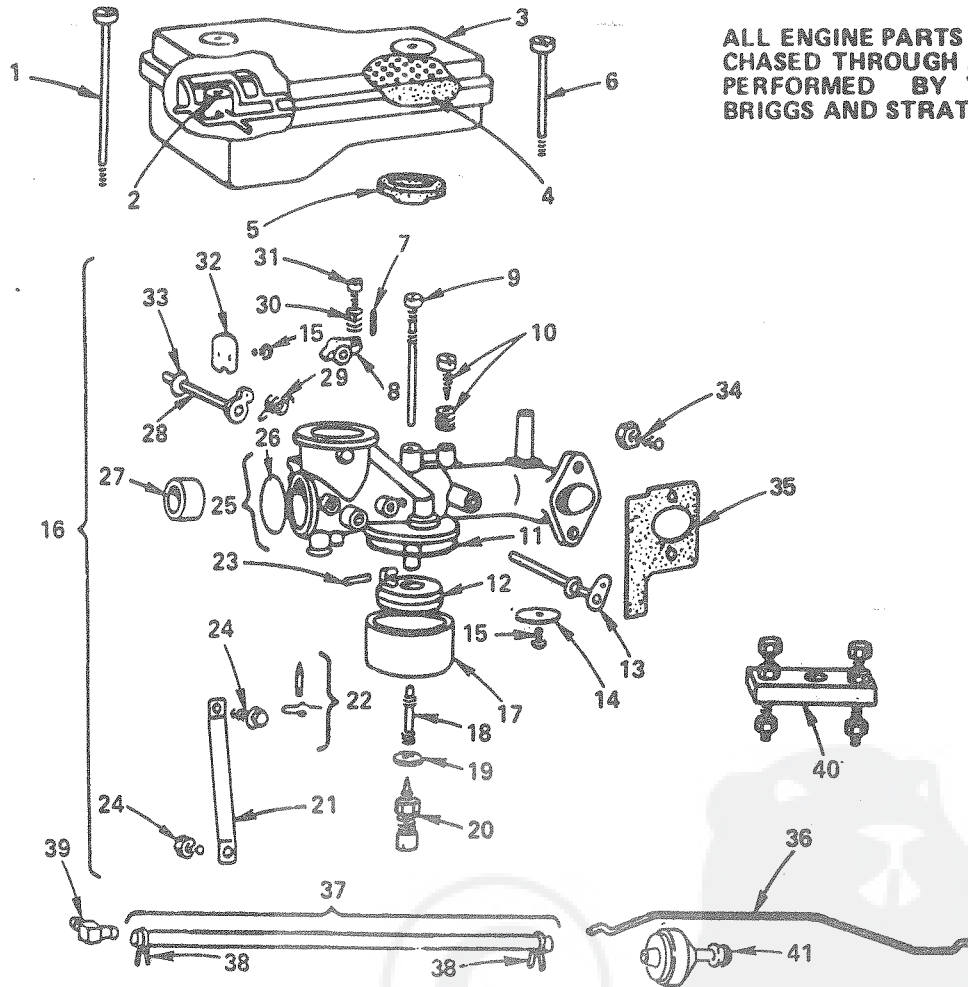

REPAIR PARTS

36" RIDING LAWN TRACTOR--MODEL NUMBER L1904BR
BRIGGS & STRATTON 11 H.P. ENGINE--MODEL NO. 252707, TYPE NO. 0672-01

AIR CLEANER AND CARBURETOR

ALL ENGINE PARTS MUST BE PURCHASED THROUGH AND SERVICE PERFORMED BY YOUR LOCAL BRIGGS AND STRATTON DEALER.

KEY NO.	PART NO.	DESCRIPTION	KEY NO.	PART NO.	DESCRIPTION
1	93323	Screw - Air Cleaner	22	299096	+Valve - Fuel Inlet
2	280118	Support - Air Cleaner Element	23	230896	+Pin - Float Hinge
3	391786	Cleaner Ass'y. - Air (Inc. No's. 2 & 4)	24	93572	Screw
4	270843	Element - Air Cleaner	25	391787	Body Ass'y. - Carburetor (Inc. No. 26)
5	270853	Gasket - Air Cleaner	26	221997	+Plug - Welch
6	93622	Screw - Air Cleaner	27	211960	Venturi - Carburetor
7	93043	Pin - Throttle Stop	28	390684	Shaft & Lever - Choke
8	211712	Stop - Throttle	29	261116	Spring - Choke Return
9	299740	Nozzle - Carburetor	30	26157	Spring - Throttle Adjustment
10	292681	+Valve Ass'y. - Carburetor Idle	31	91920	Screw - Machine, Fill. Hd. 8 - 32 x 5/8"
11	270511	+Gasket - Float Bowl	32	222010	Valve Choke
12	299707	Float - Carburetor	33	270382	Washer - Choke Shaft
13	391512	Shaft & Lever - Throttle	34	93357	Screw - Carburetor Mtg.
14	222858	Valve - Throttle	35	270872	*Gasket - Carburetor Mtg.
15	93499	Screw - Throttle & Choke Valve Mtg.	36	261274	Link - Choke
16	393410	Carburetor Ass'y. (Choke-A-Matic) (Inc. No's. 7 thru 33)	37	296004	Pipe - Fuel (cut to 3 - 1/2") (Inc. No. 38)
17	221995	Bowl - Float	38	93053	Clamp - Fuel Pipe
18	230932	+Screw - Nozzle	39	67218	Connector - Fuel Pipe
19	222014	+Washer - Float Bowl	40	19203	Puller - Flywheel
20	391233	+Valve - Needle	41	298090	Filter - Fuel
21	222311	Bracket - Carburetor	---	299852	Carburetor Overhaul Kit

+INCLUDED IN CARBURETOR OVERHAUL KIT - PART NO. 299852

*INCLUDED IN GASKET SET - PART NO. 393411