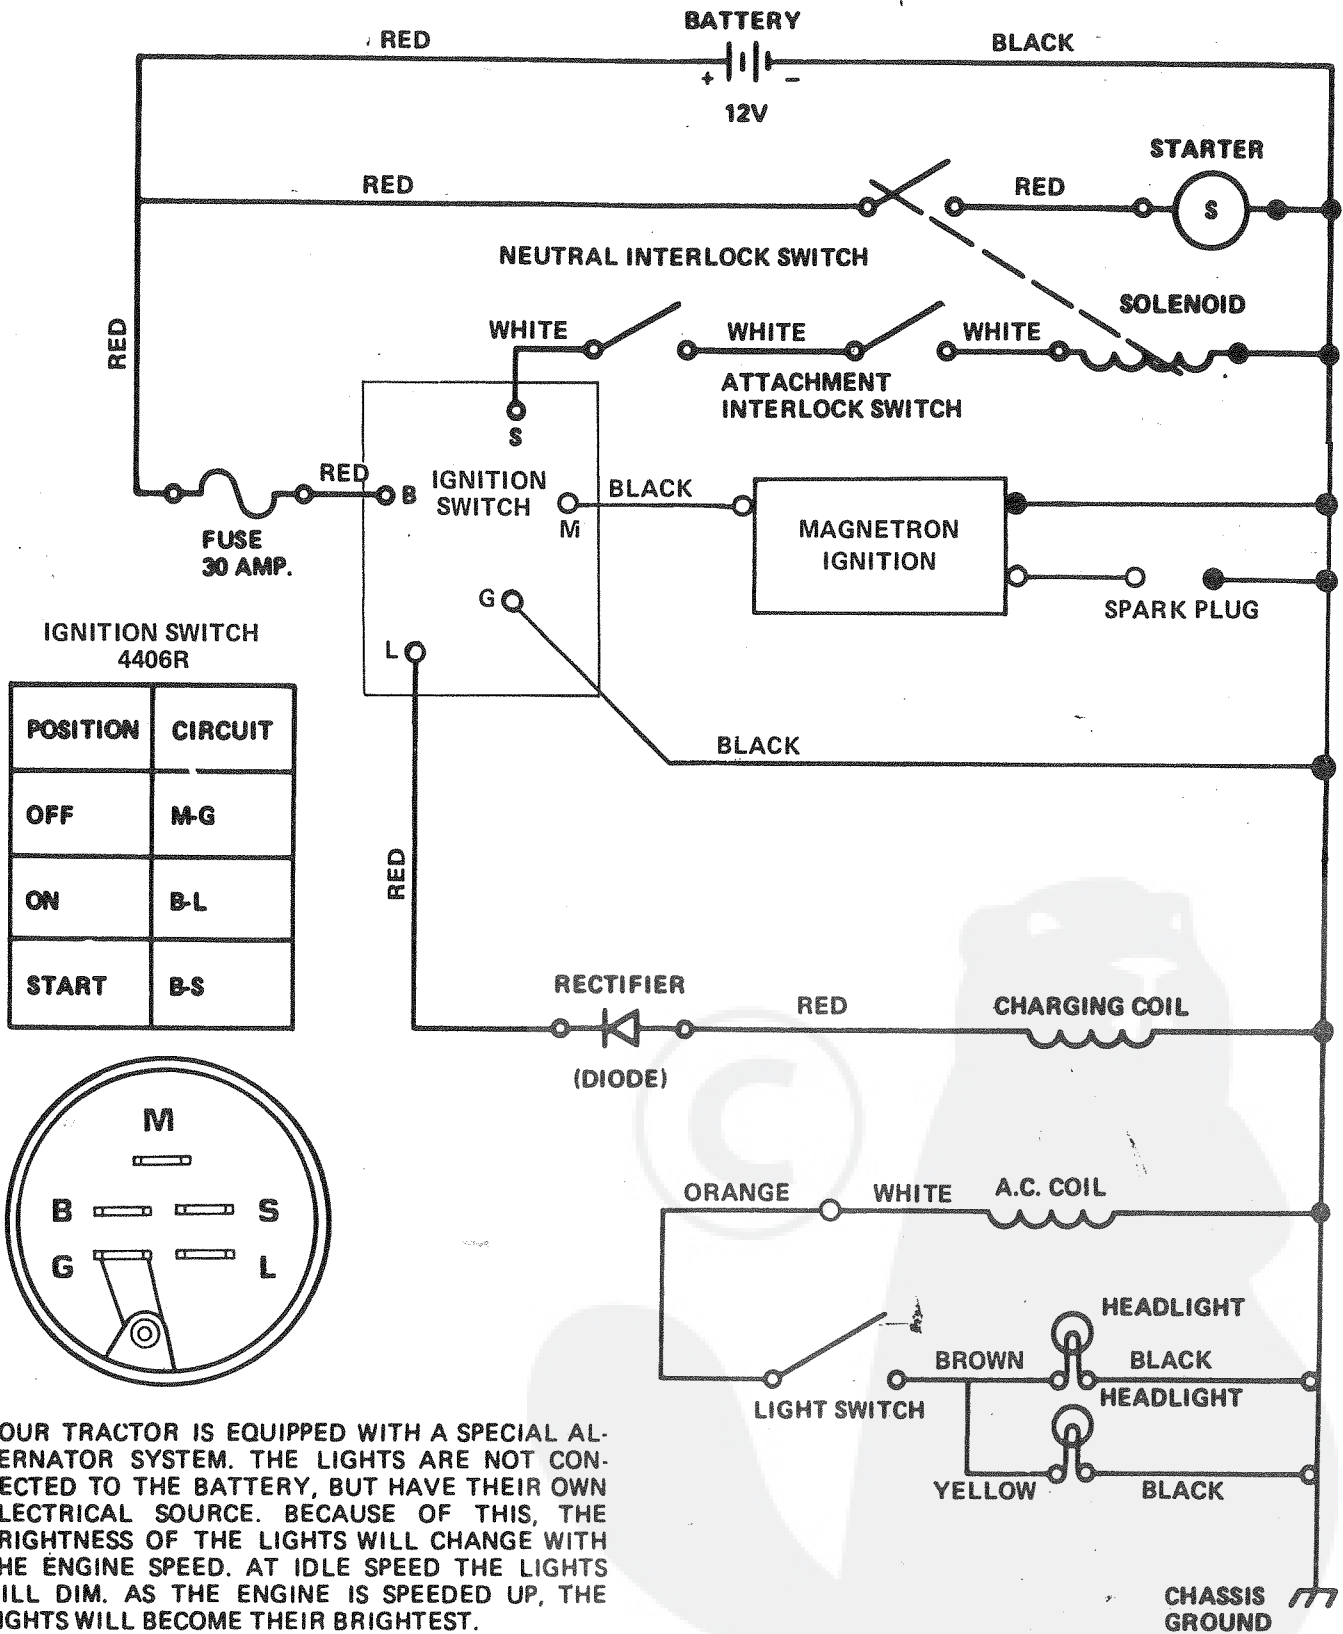

SCHEMATIC DIAGRAM

WIRING INSULATED CLIPS

If Insulated Clips were removed for servicing of unit, they should be replaced to properly secure your wiring.

REPAIR PARTS

36" RIDING LAWN TRACTOR--MODEL NUMBER L1904BR

ELECTRIC & ENGINE

REPAIR PARTS

36" RIDING LAWN TRACTOR--MODEL NUMBER L1904BR

ELECTRIC & ENGINE

KEY NO.	PART NO.	DESCRIPTION
1	74291016	*Screw, Machine Phillips Truss Head No. 10 - 24 x 1
2	6452R	Headlight
3	73025	Headlight Support
4	4632H	Locknut No. 10 - 24
5	73731000	Nut, Keps No. 10 - 24
6	71706	Wire Assembly
7	7755R	Switch - Interlock
8	74191008	*Screw, Machine Phillips Pan Head No. 10 - 24 x 1/2
9	5696J	Wire Harness - Ignition
10	4406R	Ignition Switch (Inc. Key No. 12)
11		Assembly, Component Switch (See Transaxle, page 24)
12	7552H	Key Set
14	719J	Terminal Cover
15	2008J	Solenoid
17	98000134	Nut, Speed No. 10 - 24
21	9272R	Battery Pack
22	67187	Battery Rod
23	70456	Battery Bolt
24	11030400	Lockwasher - Int./Ext. 1/4
25	73490400	*Wing Nut 1/4 - 20
26	2521R	Insulated Clip
26A	225J	Battery Terminal Cover
27	13200300	Std. Elbow 90° 3/8 - 18 NPT
28	5320R	Insulated Clip
29	13280328	Pipe Nipple
30	1407J	Exhaust Gasket
31	6794R	Insulated Clip
32	1389J	Exhaust Tube
33	53490	Locknut 1/4 - 20