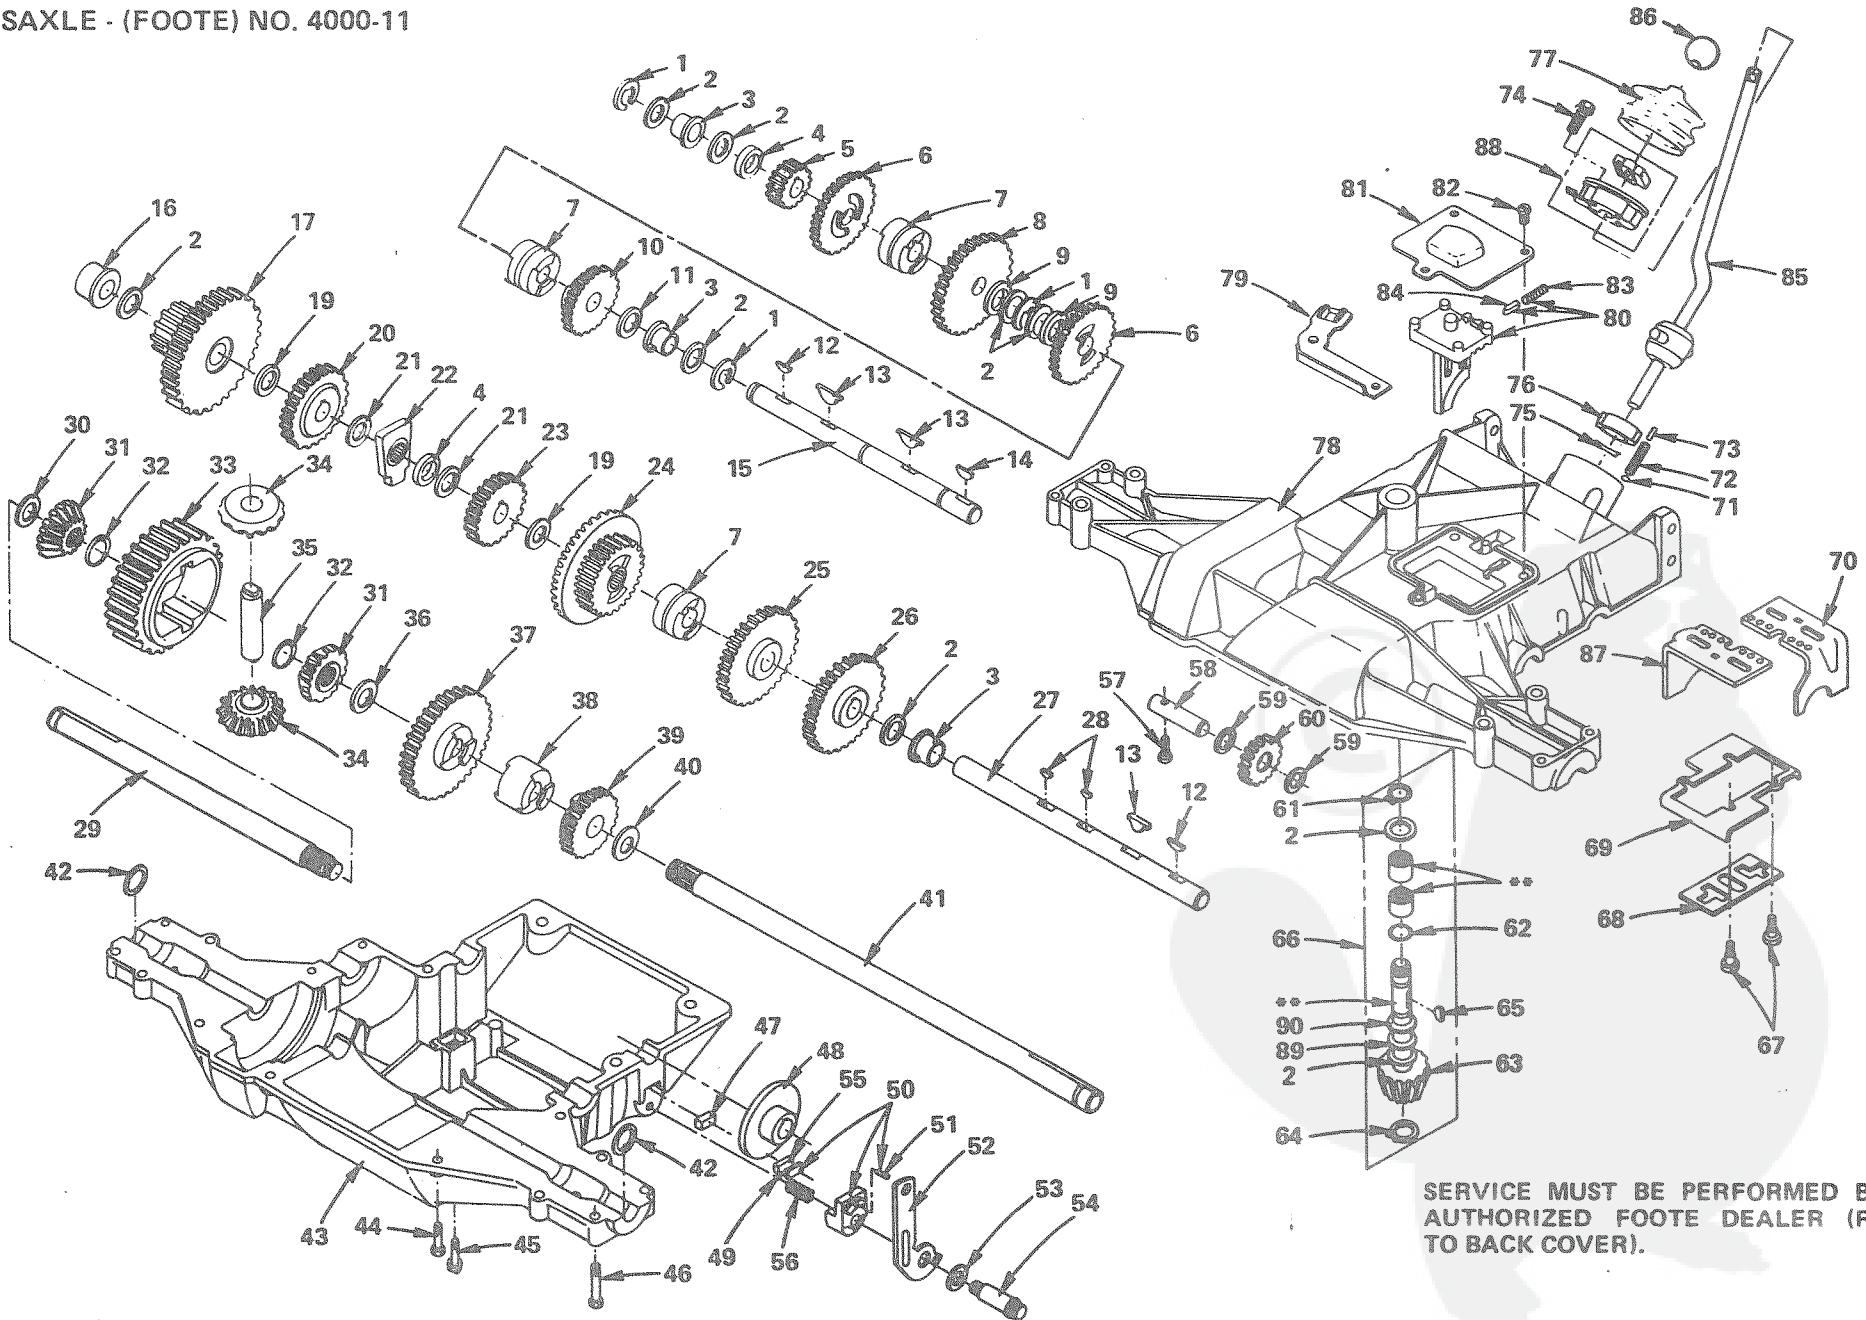

REPAIR PARTS

36" RIDING LAWN TRACTOR-MODEL NUMBER L1904BR

TRANSAXLE - (FOOTE) NO. 4000-11

.24.

SERVICE MUST BE PERFORMED BY AN AUTHORIZED FOOTE DEALER (REFER TO BACK COVER).

REPAIR PARTS

36" RIDING LAWN TRACTOR--MODEL NUMBER L1904BR

TRANSAXLE - (FOOTE) NO. 4000-11

KEY NO.	PART NO.	DESCRIPTION	KEY NO.	PART NO.	DESCRIPTION
1	1106	Ring, Retaining	41	3162	Axle, R.H.
2	1145	Washer, Plain, 1.00 x .630 x .060	42	3191	Seal, Felt
2	1358	Washer, Plain, 1.00 x .630 x .050	43	3264-2	Housing, Lower
2	1425	Washer, Plain, 1.00 x .630 x .045	44	3396	Bolt, Hex Hd., S.T. 1/4 - 20 x .875
2	1068	Washer, Plain, 1.00 x .630 x .040	45	3323	Screw, Machine, No. 12 - 24 x .625
2	1424	Washer, Plain, 1.00 x .630 x .035	46	1360	Bolt, Hex Hd., S.T. 1/4 - 20 x 1 - 5/16
2	1082	Washer, Plain, 1.00 x .630 x .031	47	3404	Puck, Friction
2	1423	Washer, Plain, 1.00 x .630 x .025	48	1902	Disc, Brake
2	1441	Washer, Plain, 1.00 x .630 x .020	49	3293	Spacer, (.045)
2	1708	Washer, Plain, 1.00 x .630 x .015	50	2618	Assembly, Brake Jaw Kit
3	1101	Bearing, Flange	51	1606	Screw, Set (No. 8 - 32)
4	3309	Spacer, 1.00 x .630 x .110	52	2977	Assembly, Lever, Actuating
5	1174	Gear, Spur, 13T.	53	1546	Washer, Plain, .750 x .505 x .006
6	3458	Gear, Spur, 25T.	54	1477	Bolt, Shoulder
7	1574	Collar, Clutch	55	3242	Puck, Friction
8	3459	Gear, Spur, 30T.	56	1479	Spring, Compression
9	3410	Spacer, 1.00 x .630 x .260	57	3188	Screw, Tapping, No. 10 - 24 x 1.00
10	3457	Gear, Spur, 20T.	58	3182	Shaft, Idler
11	1441	Washer, Plain, 1.00 x .630 x .020	59	3194	Washer, Plain, 1.00 x .505 x .020
12	1369	Key Wdrf., No. 3 Alloy	60	2718	Assembly, Gear, Idler
13	3068	Key, Hi - Pro, Special	61	1099	Ring, Retaining
14	1375	Key, Wdrf., No. 61	62	3312	O-Ring
15	4131	Shaft, Intermediate	63	3232	Pinion, Bevel, 16T.
16	3186	Bearing, Flange	64	1100	Ring, Retaining
17	4036	Assembly, Gear, Spur, 12T. & 37T.	65	1374	Key, Wdrf., No. 9
19	1425	Washer, Plain, 1.00 x .630 x .045	66	2945	Assembly, Kit, Input Shaft
20	3147	Gear, Spur, 25T.	67	3240	Screw, Posi-Driv, 1/4 - 28 x 3/4
21	1423	Washer, Plain, 1.00 x .630 x .025	68	3296	Plate, Lockout
22	2794	Assembly, Support, Shaft	69	3208	Plate, Fork, Support
23	3149	Gear, Spur, 20T.	70	3189	Fork, Shifter
24	2792	Assembly, Gear, Spur & Bevel	71	1037	Ball, Detent
25	3425	Gear, Spur, 33T.	72	1475	Spring, Detent
26	3153	Gear, Spur, 30T.	73	3239	Screw, Set, 1/4 - 20 x 1/2
27	3161	Shaft, Drive	74	3306	Screw, Hex Hd., No. 10 - 24 x 1
28	3311	Key, Wdrf., No. 3 Alloy, Special	75	1096	Washer, Wave
29	3163	Axle, L.H.	76	1091	Insert, Nylon
30	3180	Washer, Plain, 1.25 x .755 x .062	77	3413	Boot, Switch
30	3184	Washer, Plain, 1.25 x .755 x .031	78	3265-4	Housing, Upper
30	3198	Washer, Plain, 1.25 x .755 x .040	79	3192	Lever, Shift, Hi-Lo
30	3408	Washer, Plain, 1.25 x .755 x .020	80	2960	Assembly, Kit, Fork, Shifter, Hi-Lo
31	3155	Gear, Miter, 15T., Splined	81	3193	Plate, Cover, Hi-Lo
32	3395	Ring, Retaining, Spirolox R	82	3035	Bolt, Hex, S.T., No. 8 - 32 x .500
33	3154	Gear, Spur, 32T.	83	3427	Spring, Detent
34	3156	Gear, Miter, 15T.	84	3428	Pin, Detent
35	3179	Shaft, Cross	85	2975	Assembly, Lever, Shift
36	3184	Washer, Plain, 1.25 x .755 x .031	86	3444	Knob, Shift
37	3157	Gear, Spur, 35T.	87	3297	Fork, Shifter, R.H.
38	3158	Lock, Gear	88	2968	Assembly, Component, Switch
39	3159	Gear, Spur, 22T.	89	1425	Washer, Plain, 1.00 x .630 x .045
40	3180	Washer, Plain, 1.25 x .755 x .062	90	1068	Washer, Plain, 1.00 x .630 x .040

**ORDER KEY NO. 66