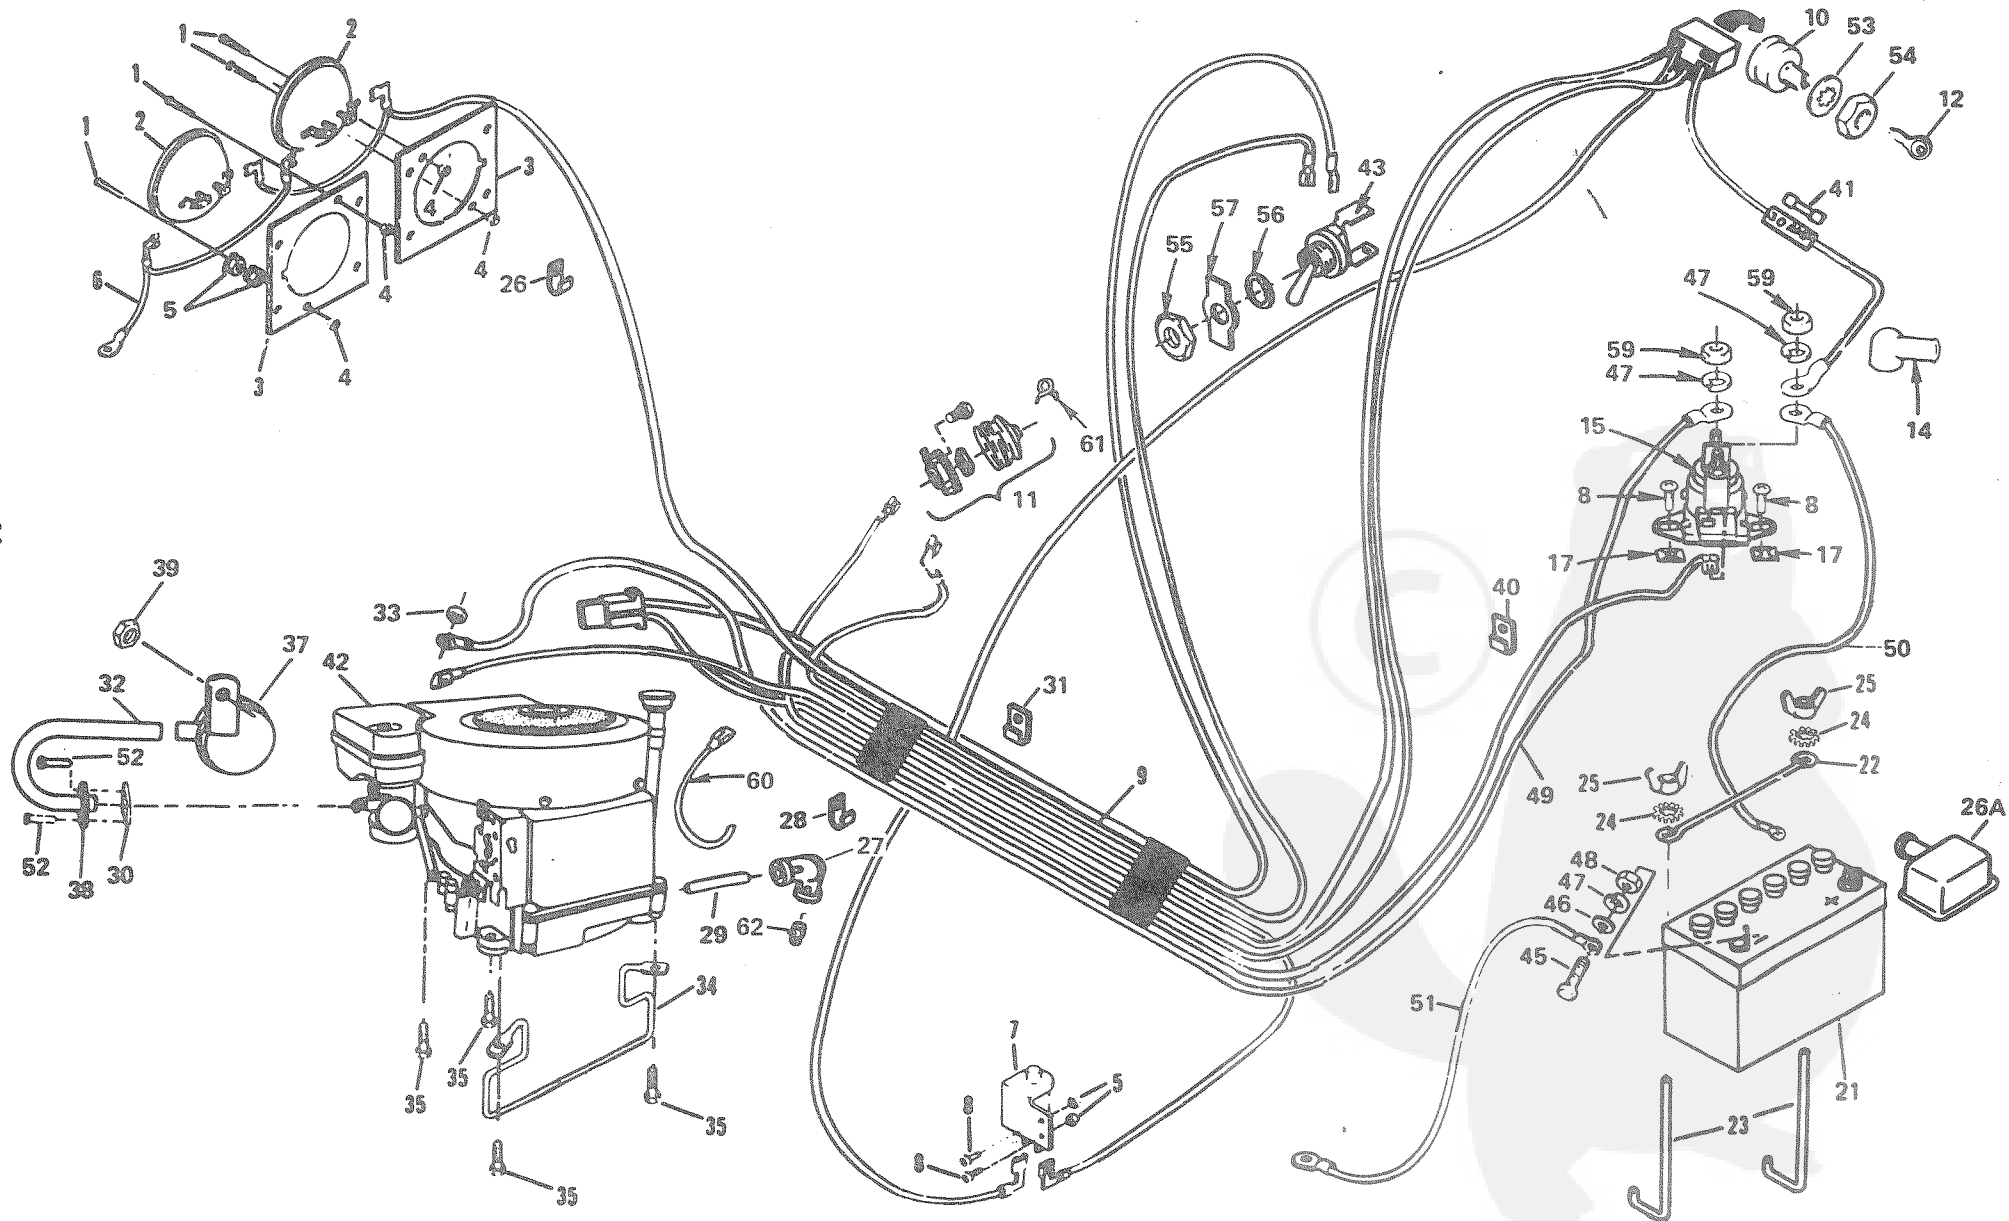

SCHEMATIC DIAGRAM

WIRING INSULATED CLIPS

If Insulated Clips were removed for servicing of unit, they should be replaced to properly secure your wiring.

REPAIR PARTS

36" RIDING LAWN TRACTOR--MODEL NUMBER L1904BR

ELECTRIC & ENGINE

REPAIR PARTS

36" RIDING LAWN TRACTOR--MODEL NUMBER L1904BR

ELECTRIC & ENGINE

KEY NO.	PART NO.	DESCRIPTION
1	74291016	*Screw, Machine Phillips Truss Head No. 10 - 24 x 1
2	6452R	Headlight
3	73025	Headlight Support
4	4632H	Locknut No. 10 - 24
5	73731000	Nut, Keps No. 10 - 24
6	71706	Wire Assembly
7	7755R	Switch - Interlock
8	74191008	*Screw, Machine Phillips Pan Head No. 10 - 24 x 1/2
9	5696J	Wire Harness - Ignition
10	4406R	Ignition Switch (Inc. Key No. 12)
11		Assembly, Component Switch (See Transaxle, page 24)
12	7552H	Key Set
14	719J	Terminal Cover
15	2008J	Solenoid
17	98000134	Nut, Speed No. 10 - 24
21	9272R	Battery Pack
22	67187	Battery Rod
23	70456	Battery Bolt
24	11030400	Lockwasher - Int./Ext. 1/4
25	73490400	*Wing Nut 1/4 - 20
26	2521R	Insulated Clip
26A	225J	Battery Terminal Cover
27	13200300	Std. Elbow 90° 3/8 - 18 NPT
28	5320R	Insulated Clip
29	13280328	Pipe Nipple
30	1407J	Exhaust Gasket
31	6794R	Insulated Clip
32	1389J	Exhaust Tube
33	53490	Locknut 1/4 - 20