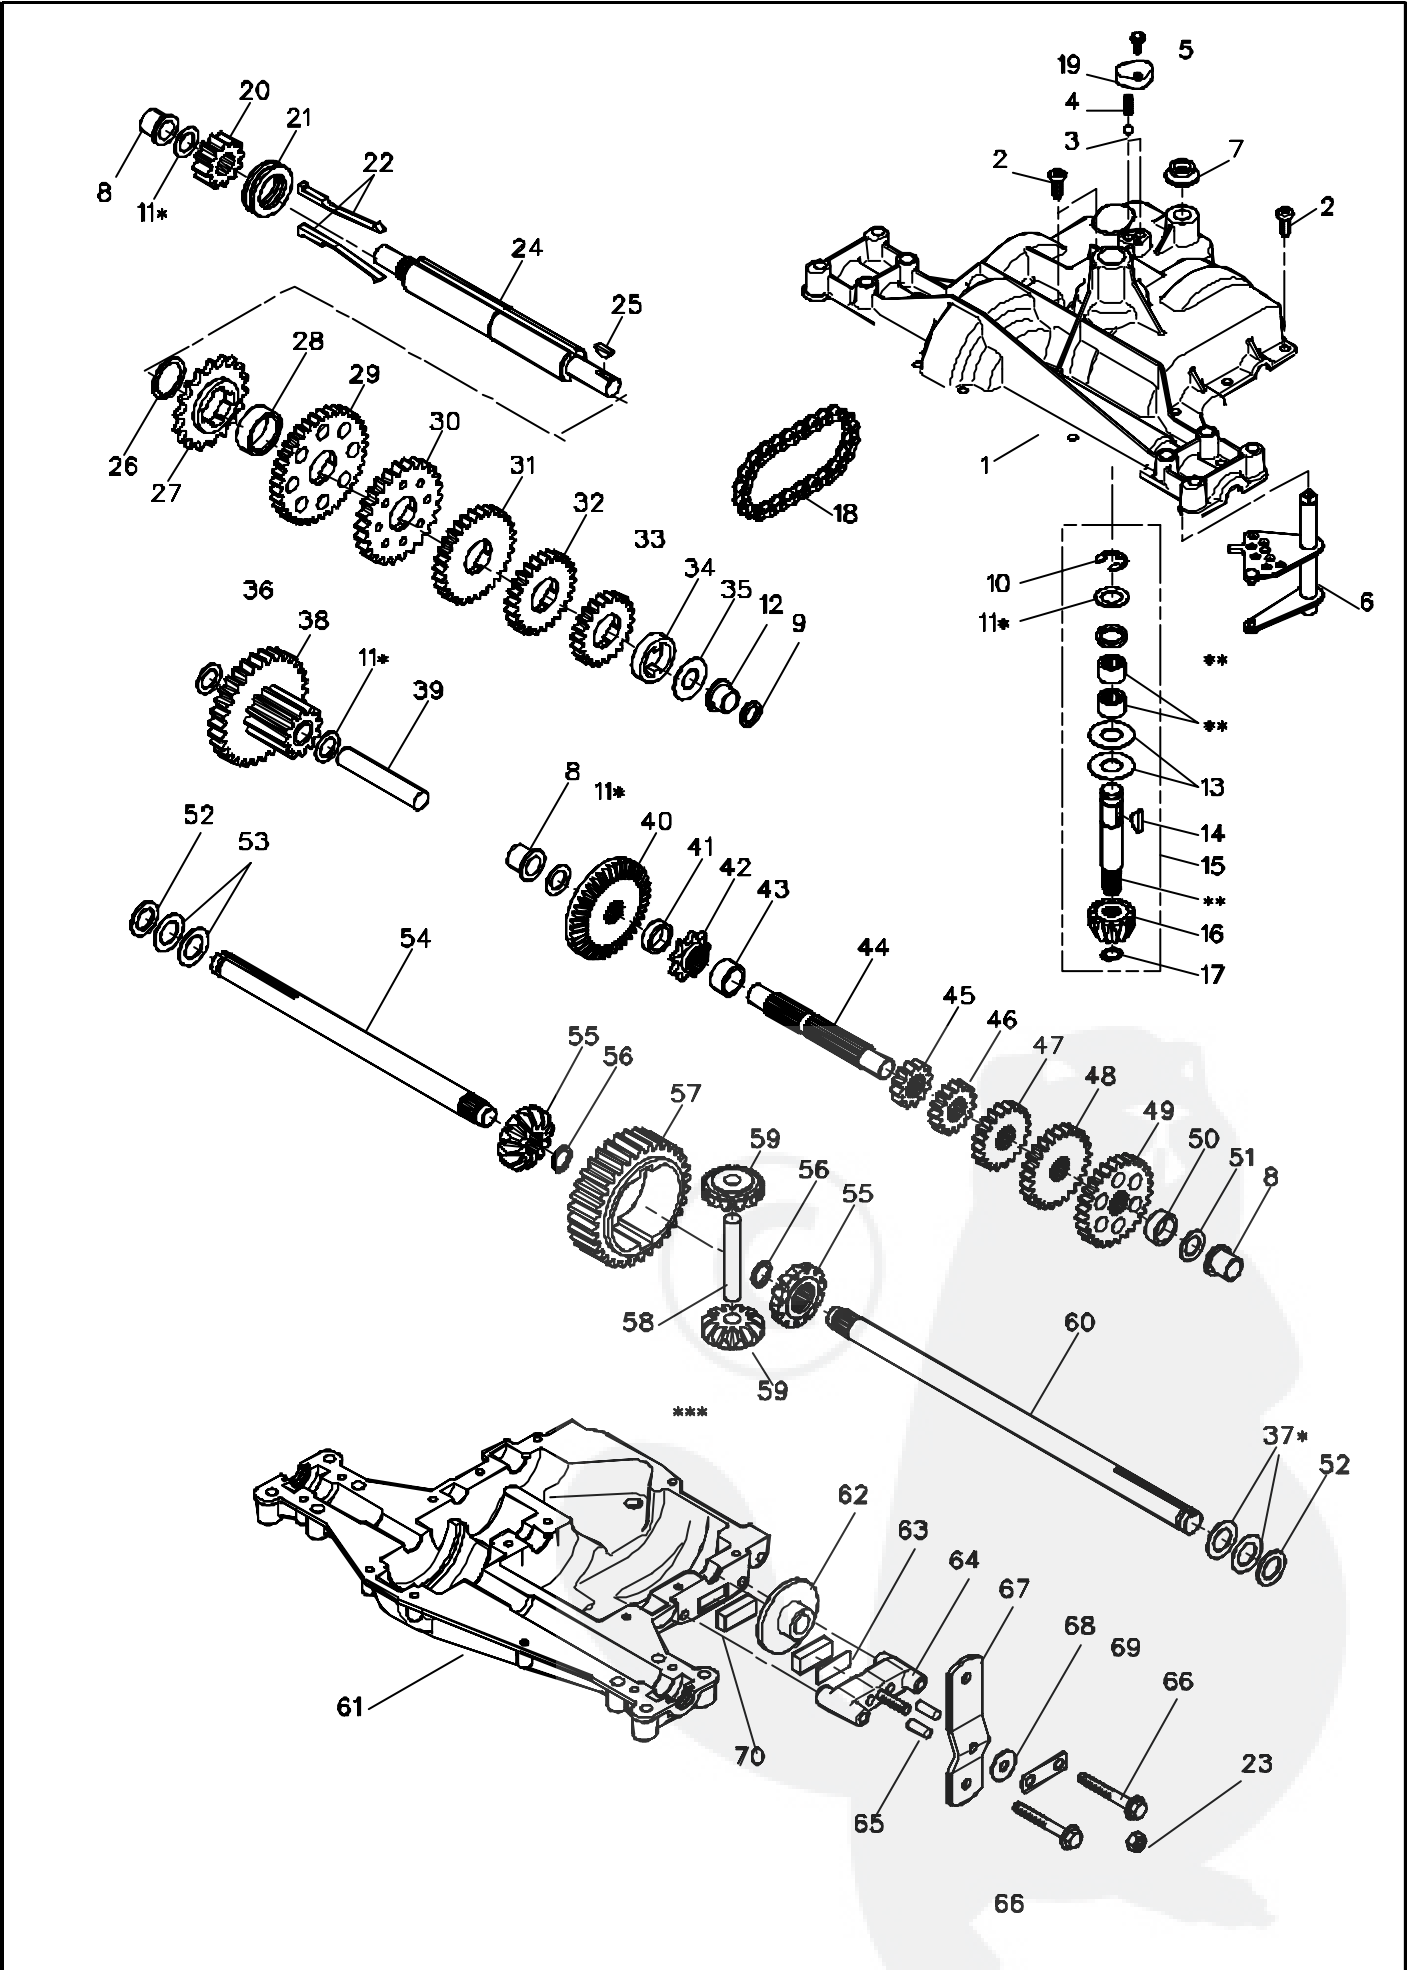

Pos.	PN ELX	MEP P/n°	DESCRIPTION	Q.ty	Pos.	PN ELX	MEP P/n°	DESCRIPTION	Q.ty
1	519537700	DANA5962-P	Housing, Upper	1	37	519541300	DANA4691	Assy, Kit,750 Shaft	1*
2	519537800	DANA1919	Screw, Tapping, 1/4-20	16	38	519541400	DANA6358	Assy, Gear, 12T & 30T	1
3	519537900	DANA5947	Ball, Detent	2	39	519541500	DANA3967	Shaft, Idler	1
4	519538000	DANA5948	Spring, Detent	2	40	519541600	DANA7003	Gear, Bevel, 36T	1
5	519538100	DANA840052	Screw, Tapping 10-24	1	41	519541700	DANA3630	Spacer,781X1.00X .281	1
6	519538200	DANA6517	Assy, Kit, Shifter	1	42	519541800	DANA3645	Sprocket, 9T	1
7	519538300	DANA7010	V-Ring	1	43	519541900	DANA5016	Spacer,.781X 1.00X.494	1
8	519538400	DANA5510	Bearing, Flange	3	44	519542000	DANA5015	Shaft, Drive	1
9	519538500	DANA5508	Seal, Oil	1	45	519542100	DANA5364	Gear, Spur, 12T	1
10	519538600	DANA1106	Ring, Retaining	1	46	519542200	DANA5406	Gear, Spur, 15T	1
11	519538700	DANA4689	Assy, Kit, Shim	4*	47	519542300	DANA3866	Gear, Spur, 20T	1
12	519538800	DANA5511	Bearing, Flange	1	48	519542400	DANA3719	Gear, Spur, 25T	1
13	519538900	DANA3876	Washer,632 X 1.38 X .046	2	49	519542500	DANA3868	Gear, Spur, 28T	1
14	519539000	DANA1746	Key, Woodruff,	1	50	519542600	DANA3714	Spacer.781 X1.00 X .375	1
15	519539100	DANA6205	Assy, Kit, Input Shaft	1	51	519542700	DANA1145	Washer.632X1.00X.060	1
16	519539200	DANA5620	Pinion, Bevel, 12T	1	52	519542800	DANA5130	Washer, Neoprene	2
17	519539300	DANA3624	Ring, Retaining	1	53	519542900	DANA3184	Washer .758X1.25X.031	2
18	519539400	DANA3625	Chain, 24 Pitches	1	54	519543000	DANA5529-1	Axle, LH	1
19	519539500	DANA5950	Cover, Detent	1	55	519543100	DANA5622	Gear, Miter, 12T	2
20	519539600	DANA5627	Gear, Spur, 12T	1	56	519543200	DANA5270	Ring, Retaining	2
21	519539700	DANA5303	Collar, Clutch	1	57	519543300	DANA3839	Gear, Spur, 32T	1
22	519539800	DANA4758	Assy, Kit, Clutch Keys	1	58	519543400	DANA3919	Shaft, Cross	1
23	519539900	DANA3847	Nut, Lock, 5/16-24	1	59	519543500	DANA5623	Gear, Miter, 12T, Idler	2
24	519540001	DANA5737	Shaft, Intermediate	1	60	519543600	DANA5529-2	Axle, RH	1
25	519540100	DANA1375	Key, Woodruff,	1	61	519543700	DANA5304-M	Housing, Lower	1
26	519540200	DANA3627	Ring, Retaining	1	62	519543800	DANA5960	Disc, Brake	1
27	519540300	DANA3830	Sprocket, 18T	1	63	519543900	DANA3758	Spacer, Brake Puck	1
28	519540400	DANA3841	Spacer, 1.13 X1.45X.494	1	64	519544000	DANA5554	Jaw, Brake	1
29	519540500	DANA5365	Gear, Spur, 37T	1	65	519544100	DANA3843	Pin, Dowel	2
30	519540600	DANA5407	Gear, Spur, 35T	1	66	519544200	DANA5562	Screw, 5/16-18 X 2.35	2
31	519540700	DANA3867	Gear, Spur, 30T	1	67	519544300	DANA7024	Lever, Actuating	1
32	519540800	DANA3783	Gear, Spur, 25T	1	68	519544400	DANA3760	Washer .321X1.00 .055	1
33	519540900	DANA3869	Gear, Spur, 22T	1	69	519544500	DANA5555	Bracket, Anti-Rotation	1
34	519541000	DANA5027	Spacer,1.133X1.50X.375	1	70	519544600	DANA3907	Puck, Friction	2
35	519541100	DANA3628	Washer,.64X1.37X.061	1	71	519544700	DANA4300	Grease	1
36	519541200	DANA1425	Washer, .63 X1.0 X.046	1					

* Use in various combinations to maintain proper clearances

*** Silicone Sealant to be applied between upper and lower housings (use Loctite Ultra Gray Silicone 5699 or equivalent)