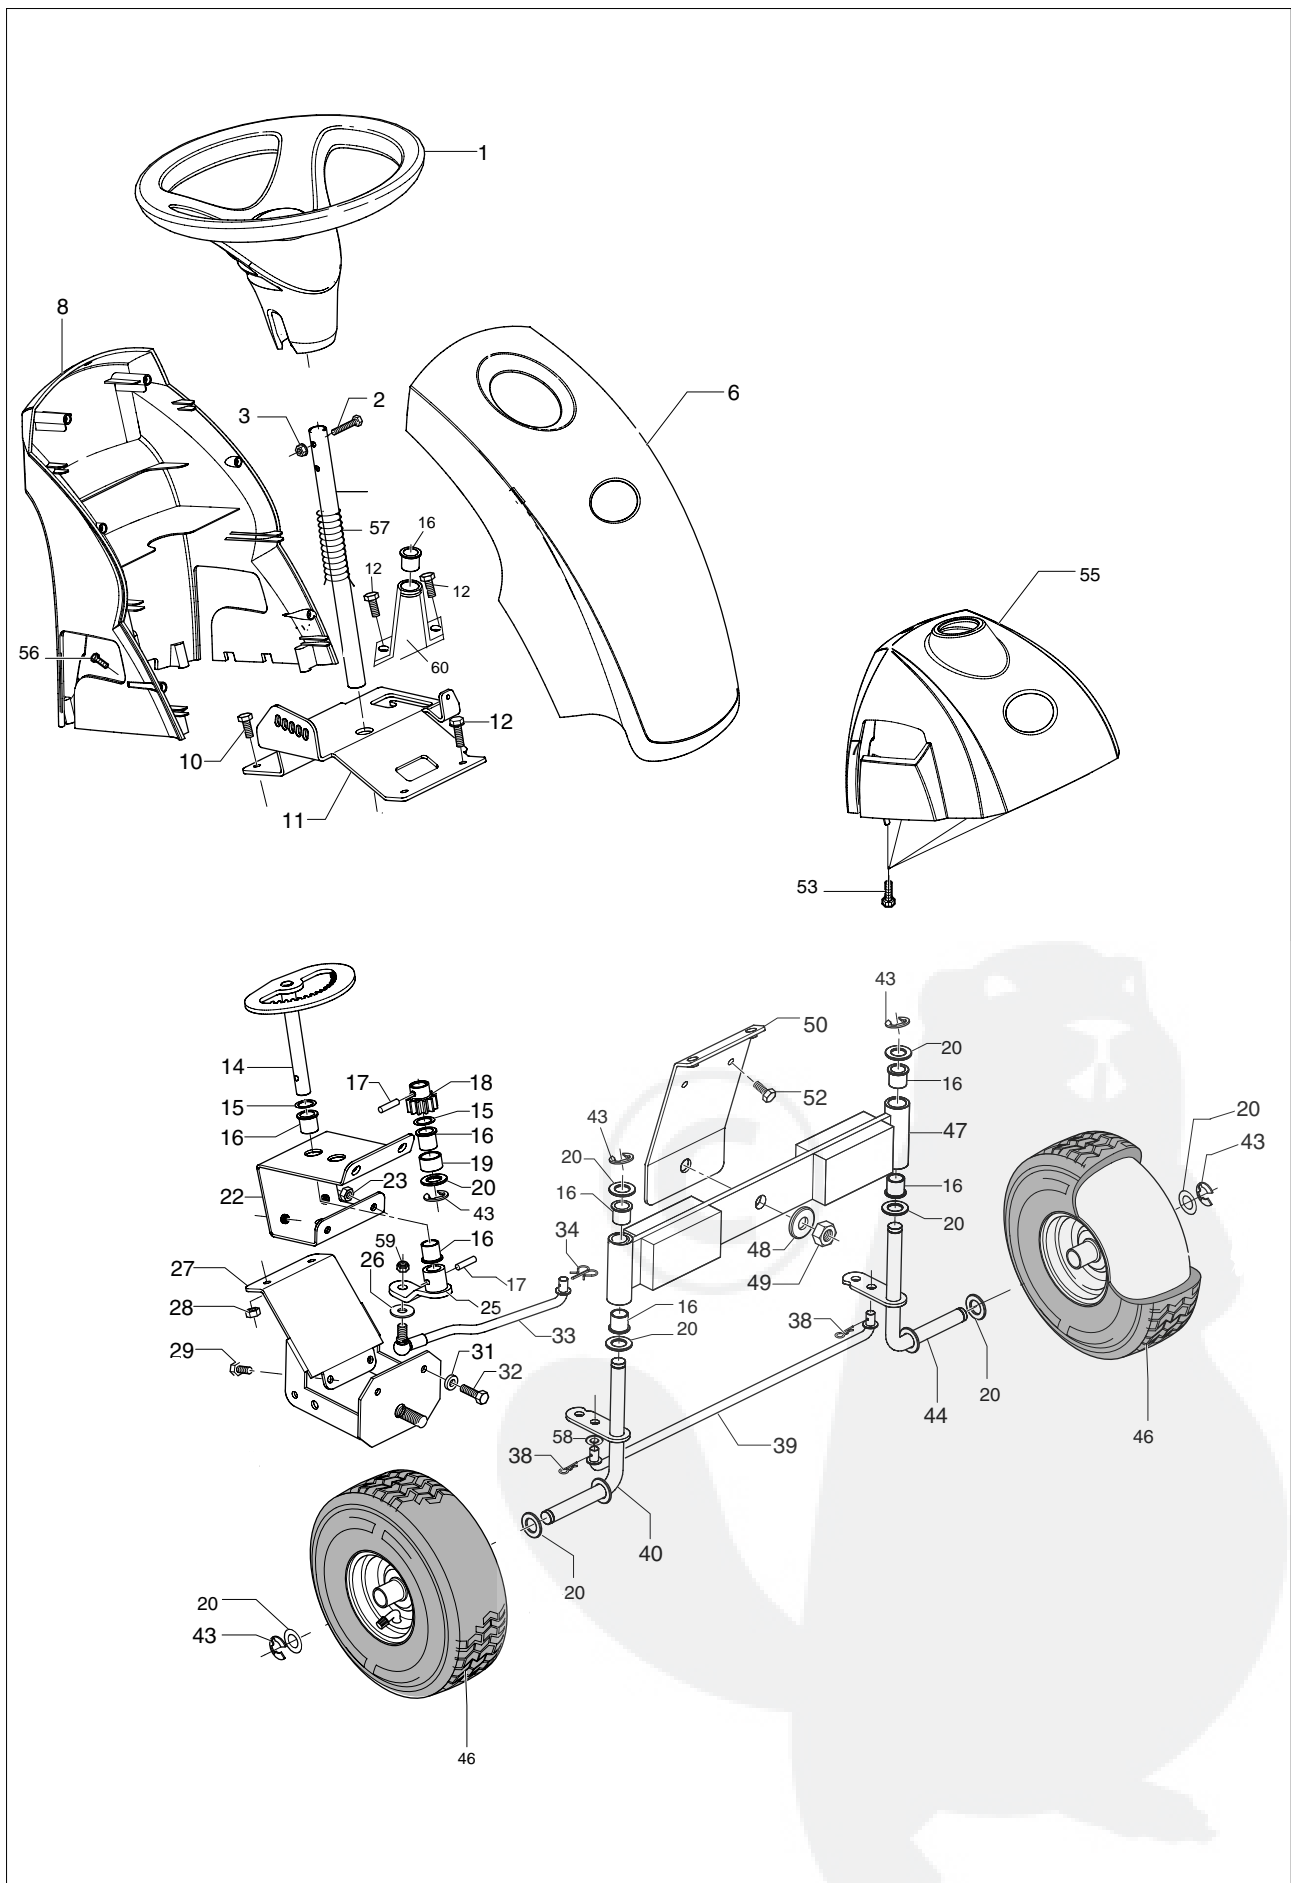

Pos.	PN ELX	MEP PIn°	DESCRIPTION	Q.ty	Pos.	PN ELX	MEP PIn°	DESCRIPTION	Q.ty
1	531213508	10341753	steering wheel	1	29	531205787	10140720	screw TE M8x16	2
2	531212810	10341310	screw M6x45	1	31	531205732	10140213	spacer H.5	2
3	531208063	20122790	nut M6	2	32	531208585	20382300	screw TE M8x20	4
6	531212133	10340241	front hood YELLOW	1	33	531211413	10340090	steering arm	1
6	531213089	10340242	front hood RED	1	34	531213177	10341530	cotter pin 10	1
6	531213406	10340243	front hood BLACK	1	38	531206653	10281400	cotter pin	2
8	531212134	10340253	hood	1	39	531211414	10340100	rod	1
10	531212928	10341360	screw TE M8x30	2	40	531212149	10340340	wheel-support right	1
11	531211411	10340073	plate	1	43	531206926	10302850	benzing ring	5
12	531206922	10302810	screw TE M8x20	2	44	531212148	10340330	wheel-support left	1
13	531213507	10341740	shaft	1	46	531213537	10341824	wheel	2
14	531211420	10340150	gear	1	47	531211418	10340143	axle	1
15	531212168	10340630	washer D17X24	2	48	531206740	10300340	washer-spring	1
16	531206742	10300360	bearing D.16,25X20	8	49	531205455	10129580	nut M16 H16	1
17	531212807	10341280	resilient pin D6x24	2	50	531211416	10340113	plate	1
18	531212154	10340390	gear	1	52	531205787	10140720	screw TEFR M8X16	4
19	531212297	10340870	spacer D20/25	1	53	531213093	10341450	screw 7x22	4
20	531206744	10300380	washer D17x30x2.5	9	55	531212150	10340351	s.front hoodYELLOW	1
22	531212924	10340160	plate	1	55	531213063	10340352	s. front hood RED	1
23	531212927	10341350	nut M8	2	56	531206433	10165300	screw D.3,5x16	6
25	531212786	10340180	support	1	57	531212174	10340693	shaft-cover	1
26	531207122	10428900	washer 10x21x2	5	58	531207122	10428900	washer 10x21x2	2
27	531213460	10341650	steering-box	1	59	531207161	10501160	nut M10 H10	1
28	531208599	20404900	nut M8 H10	2	60	531213473	10341710	support	1

NEW PART