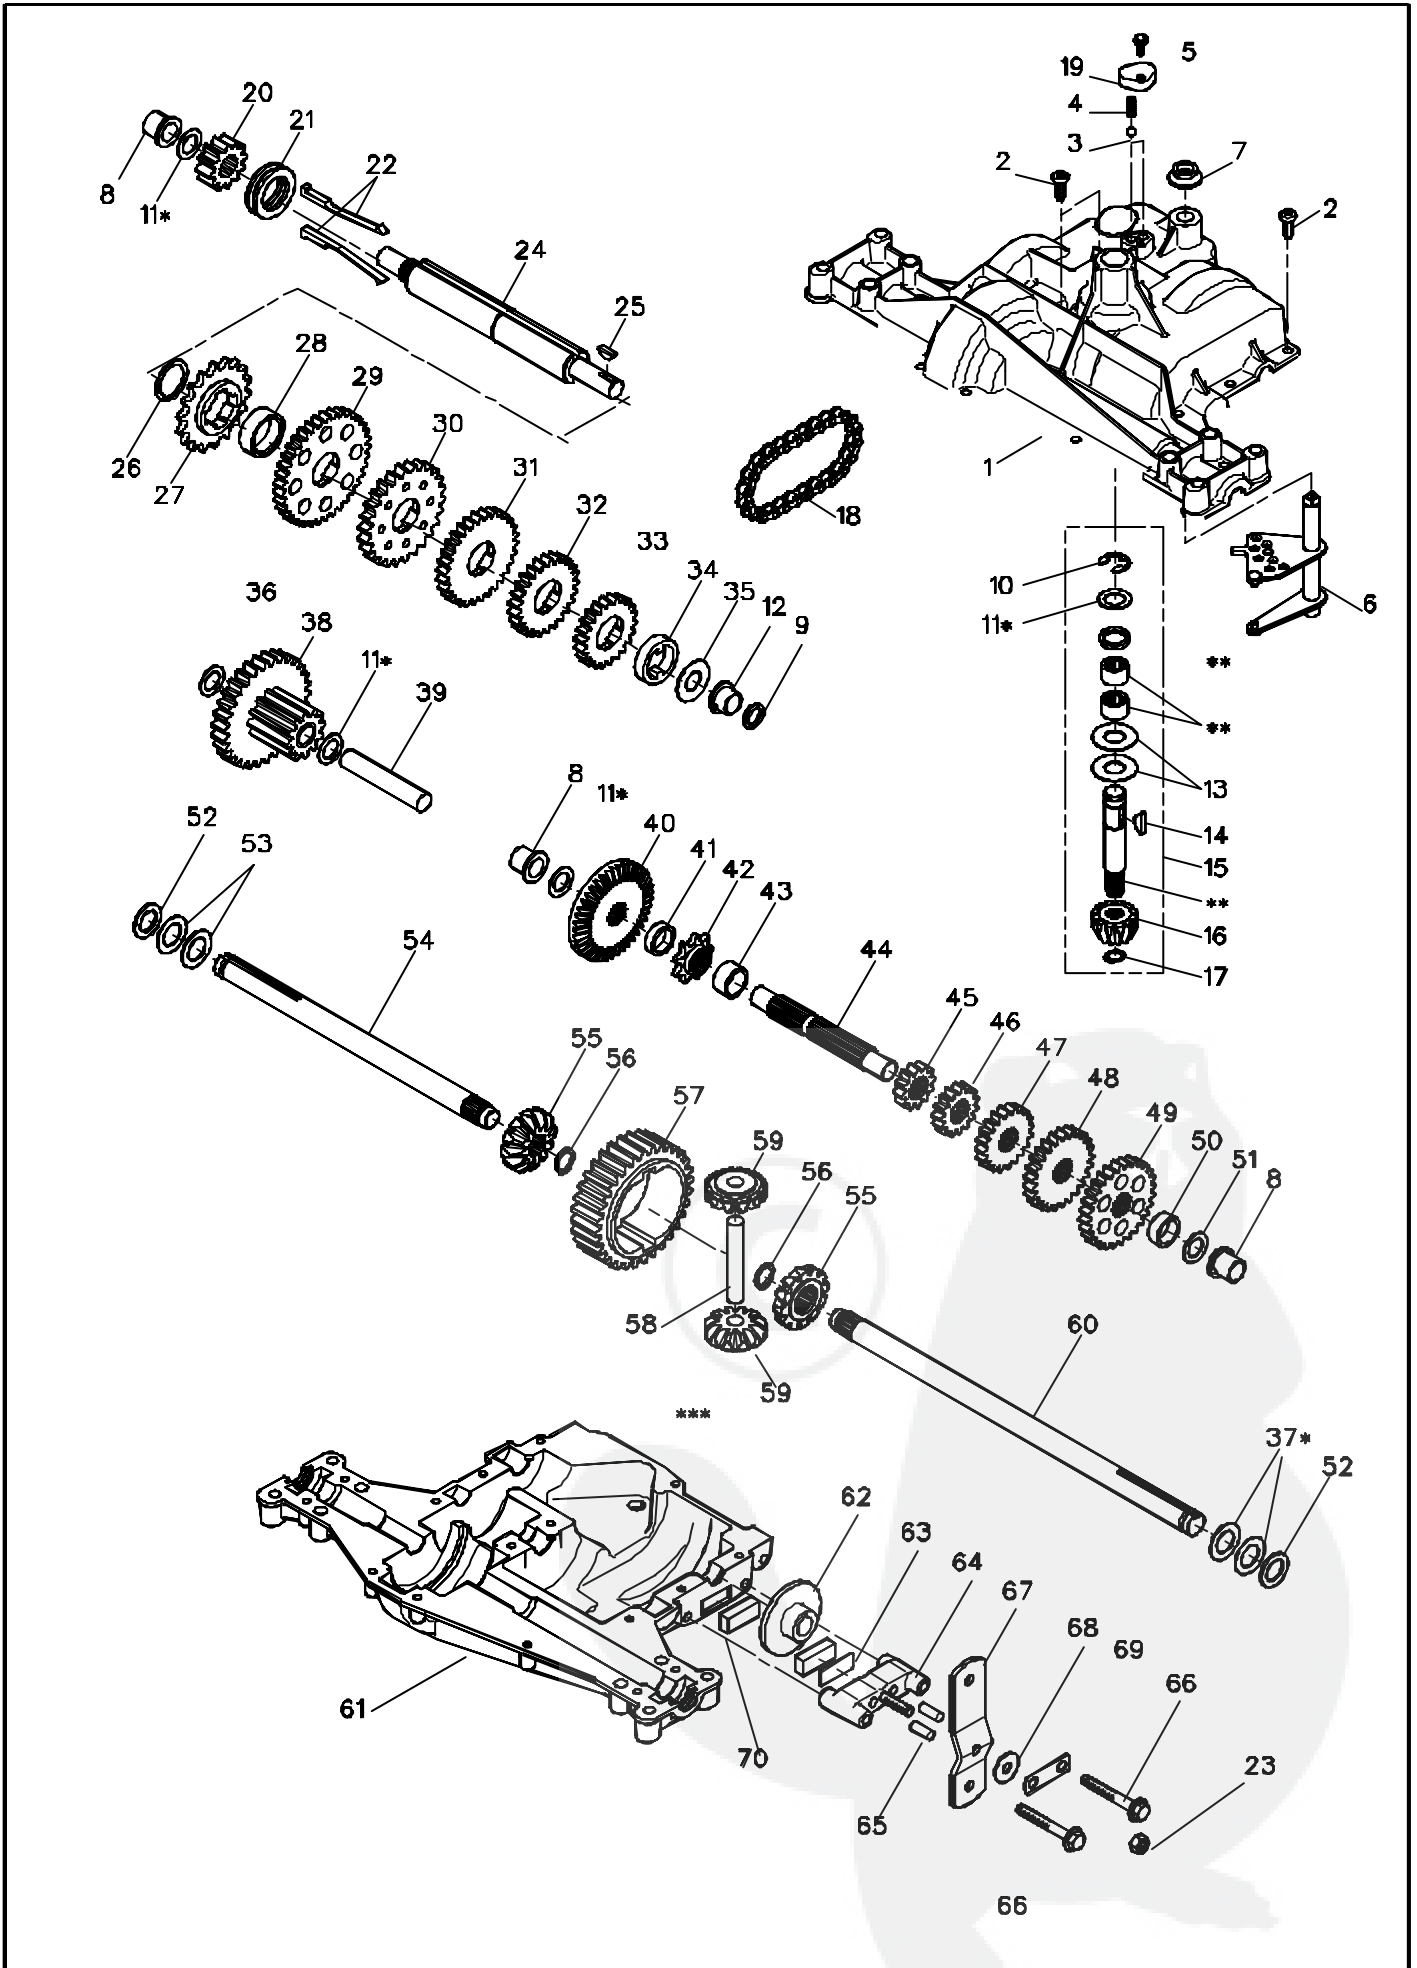

Pos.	PN ELX	MEP P/n°	DESCRIPTION	Q.ty	Pos.	PN ELX	MEP P/n°	DESCRIPTION	Q.ty
1	519537700	DANA5962-P	Housing, Upper	1	37	519541300	DANA4691	Assy, Kit,750 Shaft	1*
2	519537800	DANA1919	Screw, Tapping, 1/4-20	16	38	519541400	DANA6358	Assy, Gear, 12T & 30T	1
3	519537900	DANA5947	Ball, Detent	2	39	519541500	DANA3967	Shaft, Idler	1
4	519538000	DANA5948	Spring, Detent	2	40	519541600	DANA7003	Gear, Bevel, 36T	1
5	519538100	DANA840052	Screw, Tapping 10-24	1	41	519541700	DANA3630	Spacer,781X1.00X .281	1
6	519538200	DANA6517	Assy, Kit, Shifter	1	42	519541800	DANA3645	Sprocket, 9T	1
7	519538300	DANA7010	V-Ring	1	43	519541900	DANA5016	Spacer,.781X 1.00X.494	1
8	519538400	DANA5510	Bearing, Flange	3	44	519542000	DANA5015	Shaft, Drive	1
9	519538500	DANA5508	Seal, Oil	1	45	519542100	DANA5364	Gear, Spur, 12T	1
10	519538600	DANA1106	Ring, Retaining	1	46	519542200	DANA5406	Gear, Spur, 15T	1
11	519538700	DANA4689	Assy, Kit, Shim	4*	47	519542300	DANA3866	Gear, Spur, 20T	1
12	519538800	DANA5511	Bearing, Flange	1	48	519542400	DANA3719	Gear, Spur, 25T	1
13	519538900	DANA3876	Washer,632 X 1.38 X .046	2	49	519542500	DANA3868	Gear, Spur, 28T	1
14	519539000	DANA1746	Key, Woodruff,	1	50	519542600	DANA3714	Spacer.781 X1.00 X .375	1
15	519539100	DANA6205	Assy, Kit, Input Shaft	1	51	519542700	DANA1145	Washer.632X1.00X.060	1
16	519539200	DANA5620	Pinion, Bevel, 12T	1	52	519542800	DANA5130	Washer, Neoprene	2
17	519539300	DANA3624	Ring, Retaining	1	53	519542900	DANA3184	Washer .758X1.25X.031	2
18	519539400	DANA3625	Chain, 24 Pitches	1	54	519543000	DANA5529-1	Axle, LH	1
19	519539500	DANA5950	Cover, Detent	1	55	519543100	DANA5622	Gear, Miter, 12T	2
20	519539600	DANA5627	Gear, Spur, 12T	1	56	519543200	DANA5270	Ring, Retaining	2
21	519539700	DANA5303	Collar, Clutch	1	57	519543300	DANA3839	Gear, Spur, 32T	1
22	519539800	DANA4758	Assy, Kit, Clutch Keys	1	58	519543400	DANA3919	Shaft, Cross	1
23	519539900	DANA3847	Nut, Lock, 5/16-24	1	59	519543500	DANA5623	Gear, Miter, 12T, Idler	2
24	519540001	DANA5737	Shaft, Intermediate	1	60	519543600	DANA5529-2	Axle, RH	1
25	519540100	DANA1375	Key, Woodruff,	1	61	519543700	DANA5304-M	Housing, Lower	1
26	519540200	DANA3627	Ring, Retaining	1	62	519543800	DANA5960	Disc, Brake	1
27	519540300	DANA3830	Sprocket, 18T	1	63	519543900	DANA3758	Spacer, Brake Puck	1
28	519540400	DANA3841	Spacer, 1.13 X1.45X.494	1	64	519544000	DANA5554	Jaw, Brake	1
29	519540500	DANA5365	Gear, Spur, 37T	1	65	519544100	DANA3843	Pin, Dowel	2
30	519540600	DANA5407	Gear, Spur, 35T	1	66	519544200	DANA5562	Screw, 5/16-18 X 2.35	2
31	519540700	DANA3867	Gear, Spur, 30T	1	67	519544300	DANA7024	Lever, Actuating	1
32	519540800	DANA3783	Gear, Spur, 25T	1	68	519544400	DANA3760	Washer .321X1.00 .055	1
33	519540900	DANA3869	Gear, Spur, 22T	1	69	519544500	DANA5555	Bracket, Anti-Rotation	1
34	519541000	DANA5027	Spacer,1.133X1.50X.375	1	70	519544600	DANA3907	Puck, Friction	2
35	519541100	DANA3628	Washer,.64X1.37X.061	1	71	519544700	DANA4300	Grease	1
36	519541200	DANA1425	Washer, .63 X1.0 X.046	1					

* Use in various combinations to maintain proper clearances

*** Silicone Sealant to be applied between upper and lower housings (use Loctite Ultra Gray Silicone 5699 or equivalent)