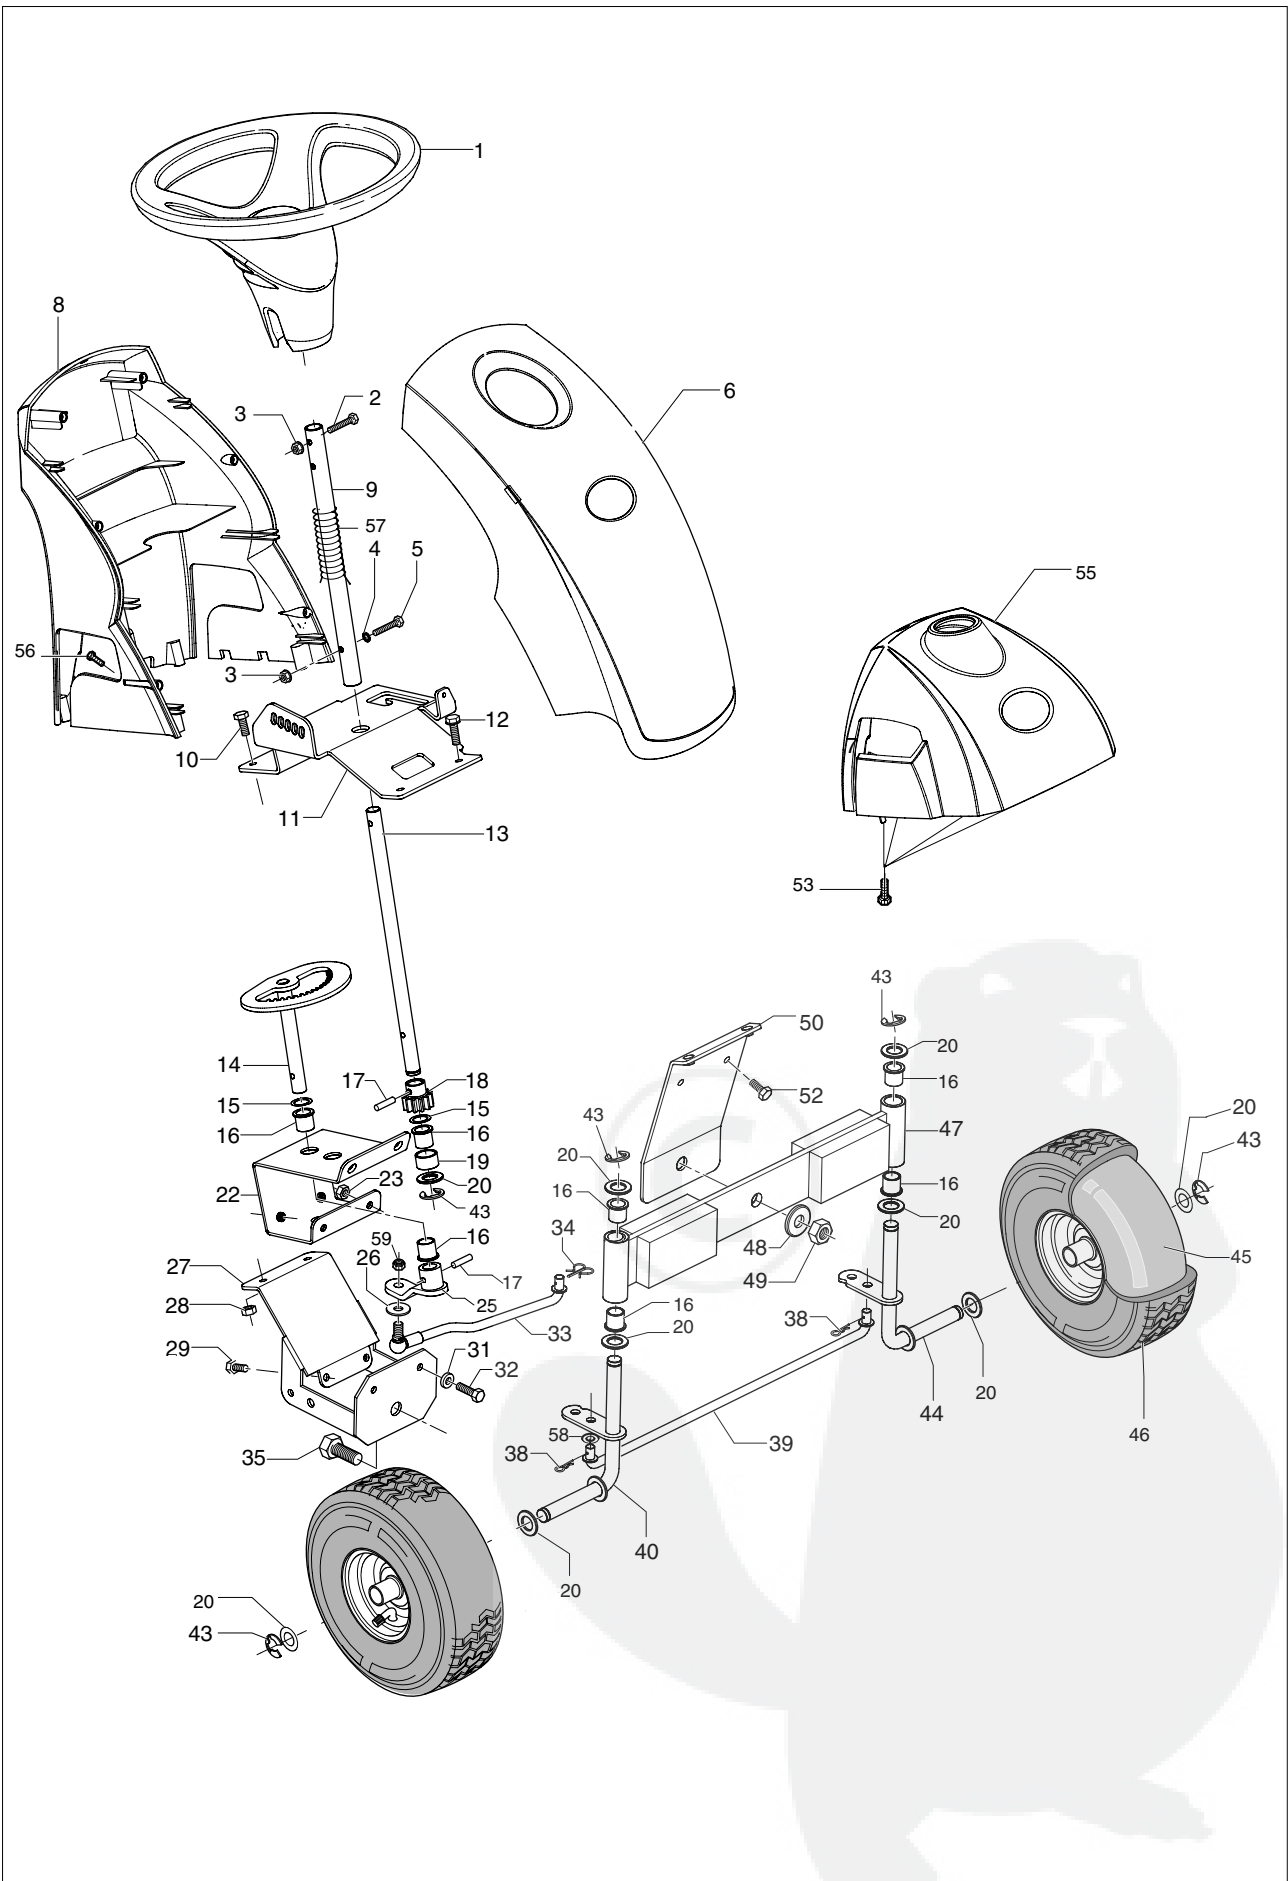

Pos.	PN ELX	MEP Pn°	DESCRIPTION	Q.ty	Pos.	PN ELX	MEP Pn°	DESCRIPTION	Q.ty
1	531212153	10340383	steering wheel	1	29	531205787	10140720	screw TE M8x16	2
2	531212810	10341310	screw M6x45	1	31	531205732	10140213	spacer H.5	2
3	531208063	20122790	nut M6	2	32	531208585	20382300	screw TE M8x20	4
4	531208499	20286606	washer	1	33	531211413	10340090	steering arm	1
5	531208425	20228705	screw TE M6x35	1	34	531213177	10341530	cotter pin 10	1
6	531212133	10340241	front hood yellow	1	35	531212929	10341370	screw M16X40	1
6	531213089	10340242	front hood red	1	38	531206653	10281400	cotter pin	2
8	531212134	10340253	hood	1	39	531211414	10340100	rod	1
9	531212185	10340800	shaft	1	40	531212149	10340340	wheel-support right	1
10	531212928	10341360	screw TE M8x30	2	43	531206727	10300190	benzing ring	5
11	531211411	10340073	plate	1	44	531212148	10340330	wheel-support left	1
12	531206922	10302810	screw TE M8x20	2	45	531208576	20330310	inner tube	2
13	531211410	10340060	shaft	1	46	531211454	10340120	wheel	2
14	531211420	10340150	gear	1	47	531211418	10340143	axle	1
15	531212168	10340630	washer D17X24	2	48	531206740	10300340	washer-spring	1
16	531206742	10300360	bearing D.16,25X20	8	49	531205455	10129580	nut M16 H16	1
17	531212807	10341280	resilient pin D6x24	2	50	531211416	10340113	plate	1
18	531212154	10340390	gear	1	52	531205787	10140720	screw TEFR M8X16	4
19	531212297	10340870	spacer D20/25	1	53	531213093	10341450	screw 7x22	4
20	531206744	10300380	washer D17x30x2.5	9	55	531212150	10340351	s.front hood yellow	1
22	531212924	10340160	plate	1	55	531213063	10340352	s. front hood red	1
23	531212927	10341350	nut M8	2	56	531206433	10165300	screw D.3,5x16	6
25	531212786	10340180	support	1	57	531212174	10340693	shaft-cover	1
26	531207122	10428900	washer 10x21x2	5	58	531207122	10428900	washer 10x21x2	2
27	531212132	10340173	steering-box	1	59	531207161	10501160	nut M10 H10	1
28	531208599	20404900	nut M8 H10	2					

: NEW PART