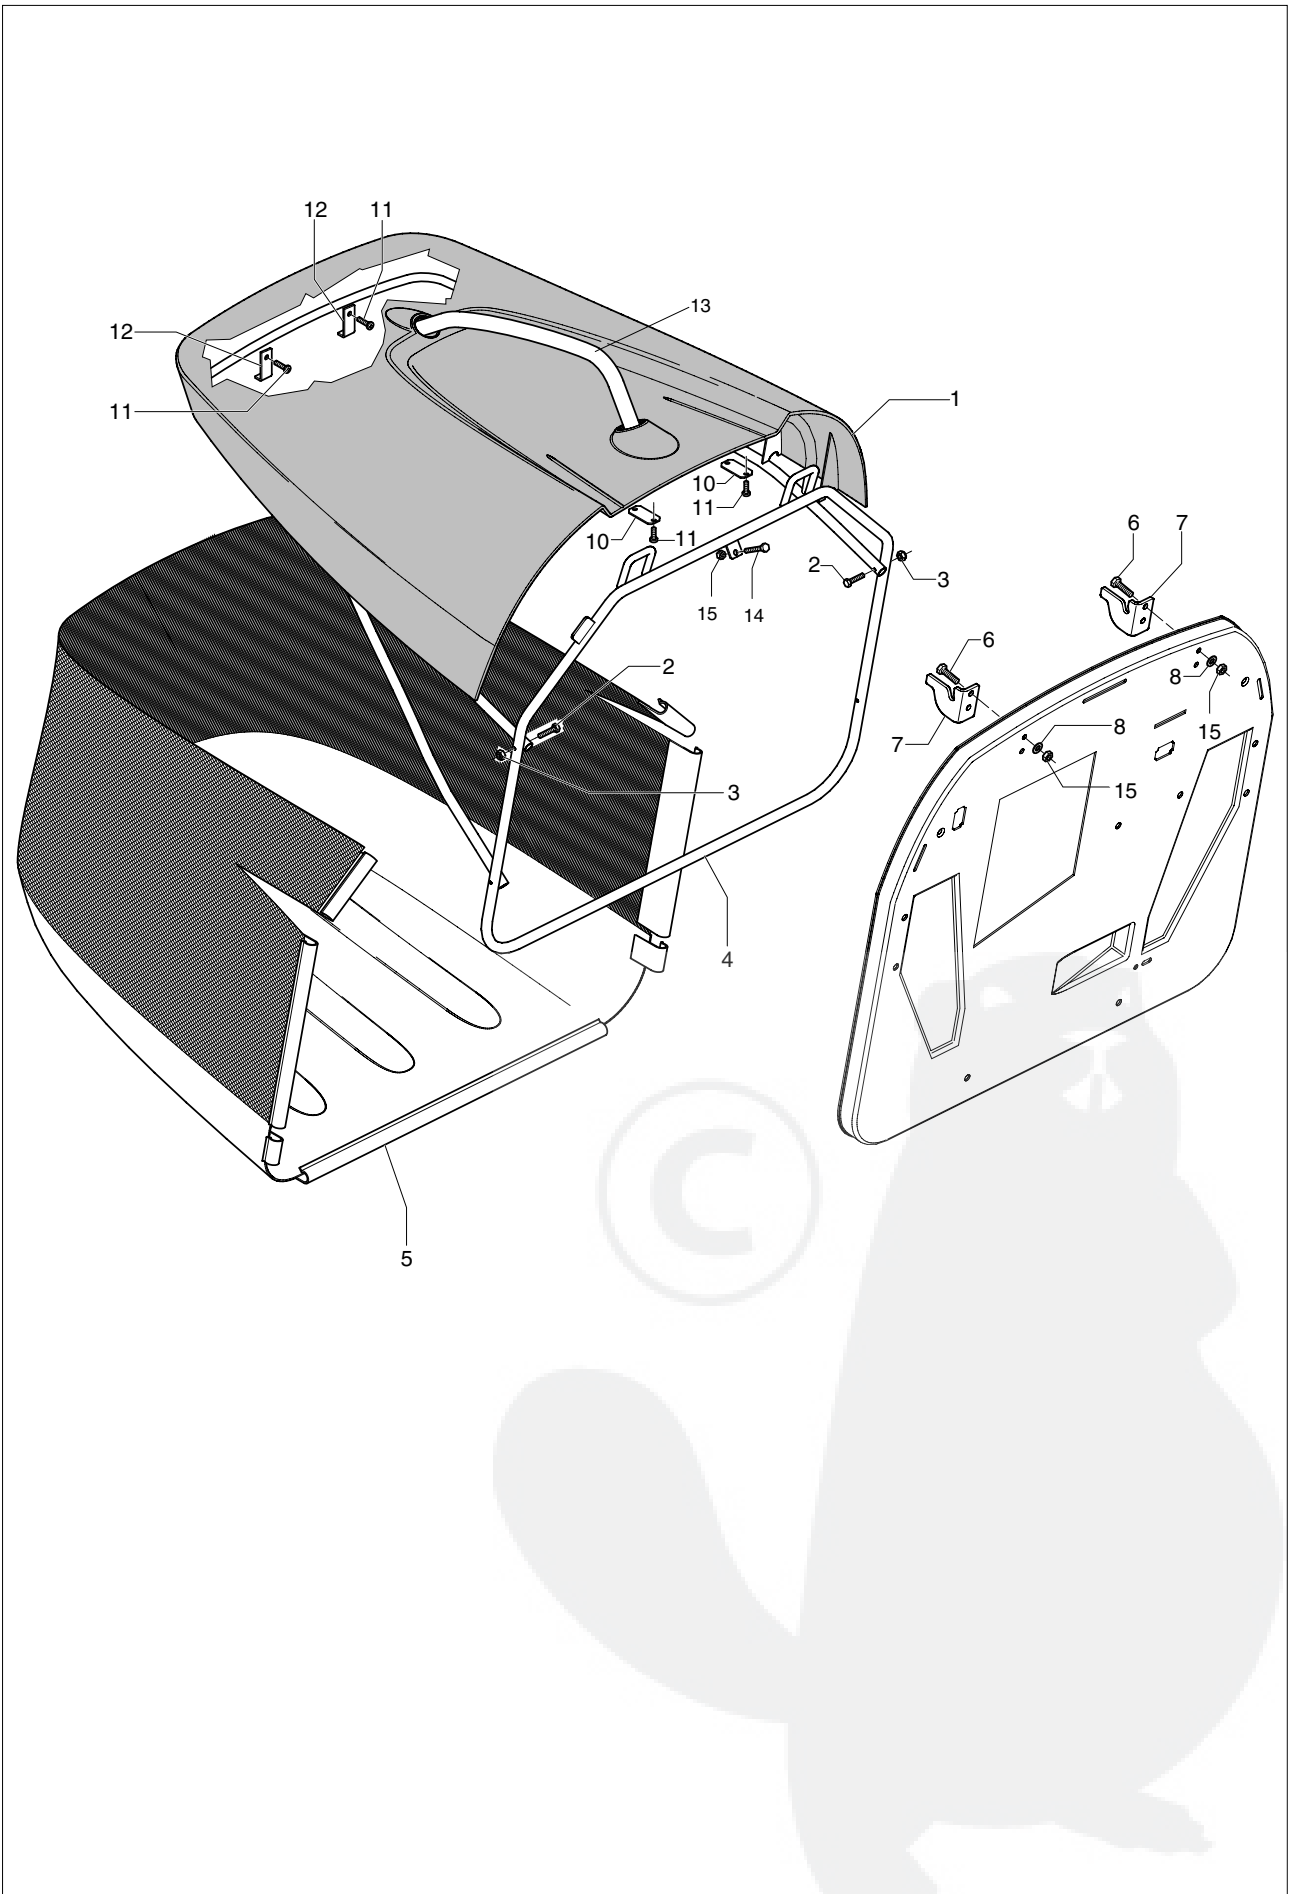

Pos.	PN ELX	MEP Pn°	DESCRIPTION	Q.ty
1	531212152	10340371	grass-bag cover yellow	1
1	531213065	10340372	grass-bag cover red	1
2	531212809	10341300	screw M5X30	6
3	531208492	20282100	nut M5 H7	6
4	531211446	10340263	frame grass-bag	1
5	531211456	10340273	grass-bag	1
6	531208053	20122600	screw M6x20 TE	4
7	531212141	10340453	plate	2
8	531205377	10126000	washer 6x18x1,5	4
10	531212354	10341070	plate	2
11	531206433	10165300	screw D.3,5x16	6
12	531212353	10341060	plate	2
13	531212135	10340283	handle	1
14	531207441	10655200	screw TE M6x40	2
15	531208491	20281800	nut M6	6

: NEW PART