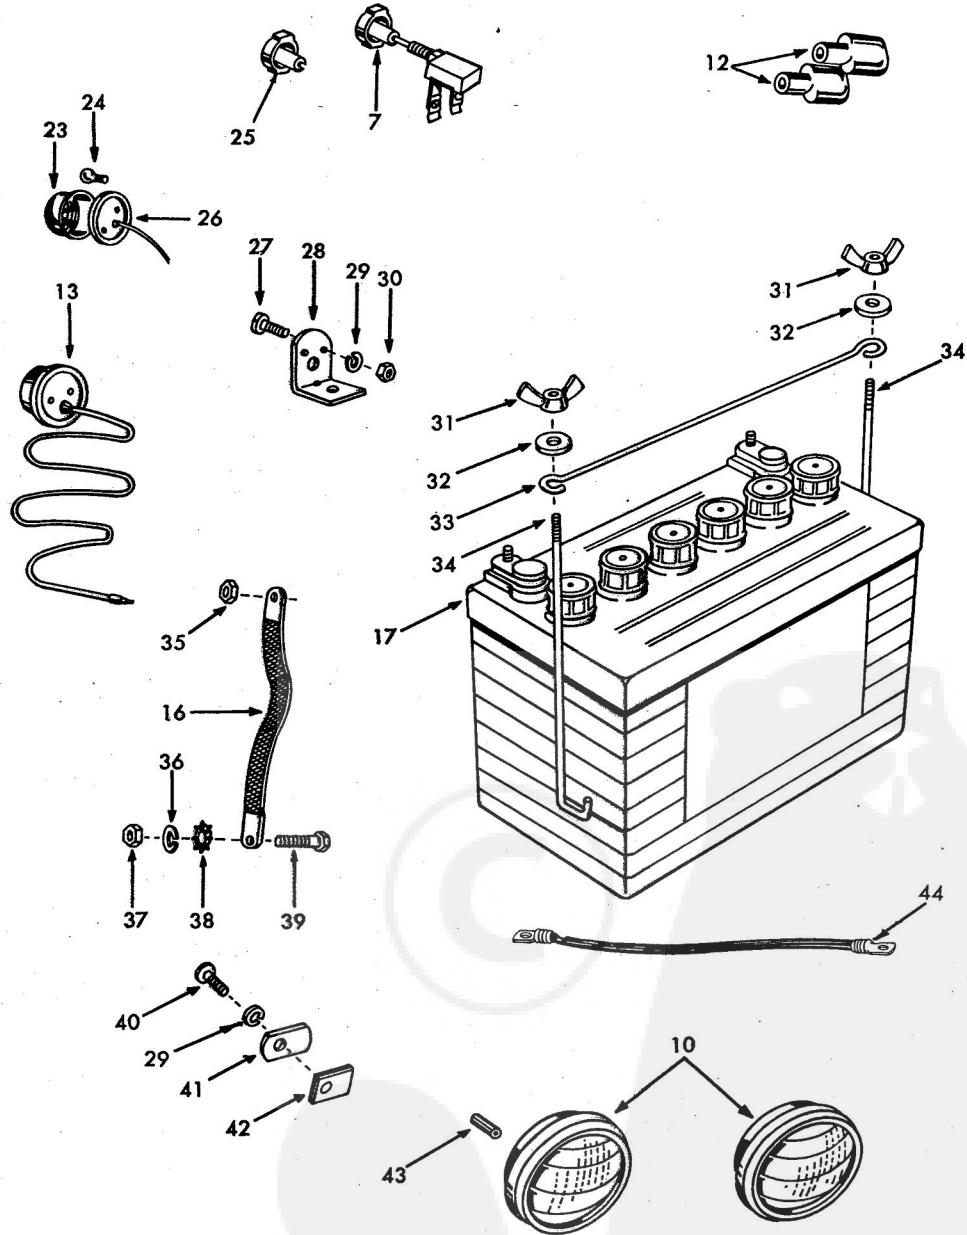

repair parts

ROPER RT-10 GARDEN TRACTOR--MODEL NUMBER T02231R0