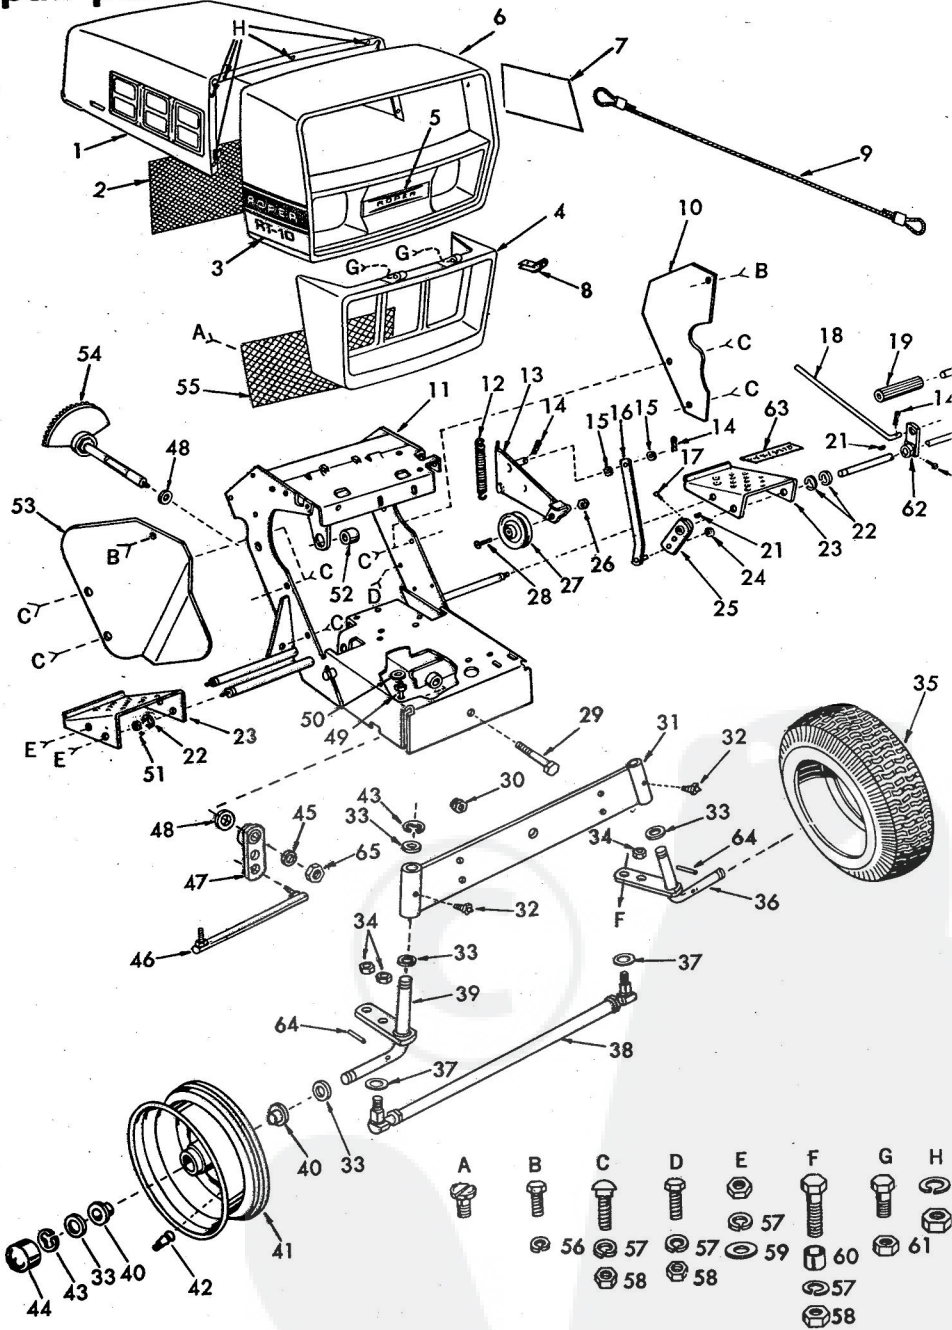

## repair parts

ROPER RT-10 GARDEN TRACTOR--MODEL NUMBER TO2231RO

KEY NO.	PART NO.	DESCRIPTION	KEY NO.	PART NO.	DESCRIPTION
1	626A391	Hood Assembly	38	816R	Tie Rod-Adjustable
2	3631R	Grill Screen-Upper	39	626A194	King Pin Assembly-R.H.
3	3760R	Grill Decal-R.H.	40	9040H	Flanged Bearing
4	2897R	Grill Base	41	2174R	Front Wheel
5	3559R	Roper Decal	42	795R	Valve
6	3632R	Grill-Upper	43	5000P	E-Ring
7	3761R	Grill Decal-L.H.	44	2118R	Dust Cap
8	4171R	Insulated Clip (For Head Light Wires)	45	1544P	Washer 15/32 x 15/16 x 16 Gr
9	3654R	Grill Cable	46	5137H	Steering Link
10	664R	Tie Plate Cover	47	626A254	Steering Arm Assembly
11	626A349	Engine Mount and Tie Plate Assembly	48	9000H	Thrust Washer
12	5105H	Idler Spring	49	6842M	Grease Fitting
13	626A241	Idler Bracket Assembly	50	1505P	Washer 9/32 x 1/2 x 14 Ga.
14	2505P	Cotter Pin 1/8 x 3/4	51	1549P	Washer 41/64 x 1 x 12 Ga.
15	1557P	Washer 13/32 x 13/16 x 11 Ga.	52	8094H	Bearing
16	626A196	Clutch Rod Assembly	53	8212H	Belt Guard
17	4501P	Set Screw, Sq. Hd. 5/16-18 x 1/2	54	626A253	Intermediate Shaft Assembl
18	8811H1	Brake Rod-Front	55	3294R	Grill Screen-Base
19	8156H	Foot Pedal Sleeve	56	1007P	Lockwasher 5/16
20	1795R	Foot Pedal Shaft	57	1004P	Lockwasher 3/8
21	9858M1	Woodruff Key 3/16 x 5/8	58	501P	Hex Nut 3/8-16
22	5001P	E-Ring	59	1556P	Washer 13/32 x 7/8 x 14 Ga.
23	8172H	Foot Rest	60	2516R	Spacer
24	1513P	Washer 13/32 x 13/16 x 16 Ga.	61	1605H	Lock Nut 1/4-20 UNC
25	626A31A	Steering Arm Assembly	62	634A33A	Brake Arm Assembly
26	548P	Hex Jam Locknut 3/8-24	63	1064R	Decal Clutch-Brake
27	1342R	Idler Pulley	64	5142H	Roll Pin
28	1343R	Idler Stud	65	7762H	Lock Nut 7/16-14 UNC
29	3217P	Hex Bolt 5/8-11 x 3 1/2	67	503P	Hex Nut 1/4-20 UNC
30	4764H	Huglock Nut 5/8-11 UNC	A	5554P	Phillips Pan Hd. Thread Cutting Screw #10-16 Hi-Lc Thd. x 1/2 Blunt Point
31	626A244	Rocker Bar (Front Axle) Assembly	B	3010P	Hex Bolt 5/16-18 x 3/4
32	6855M	Grease Fitting	C	8P	Carriage Bolt 3/8-16 x 1
33	1552P	Washer 49/64 x 1 1/4 x 16 Ga.	D	3023P	Hex Bolt 3/8-16 x 1
34	511P	Nylock Nut 3/8-24	E	501P	Hex Nut 3/8-16
35	3938R	Front Tire-Tubeless	F	3028P	Hex Bolt 3/8-16 x 1 1/4
36	626A193	King Pin Assembly-L.H.	G	3267P	Hex Bolt 1/4-20 UNC x 1 1/2 H
37	2515R	Harden Washer	H	1002P	Lockwasher 1/4
			---	3779R	Owners Manual