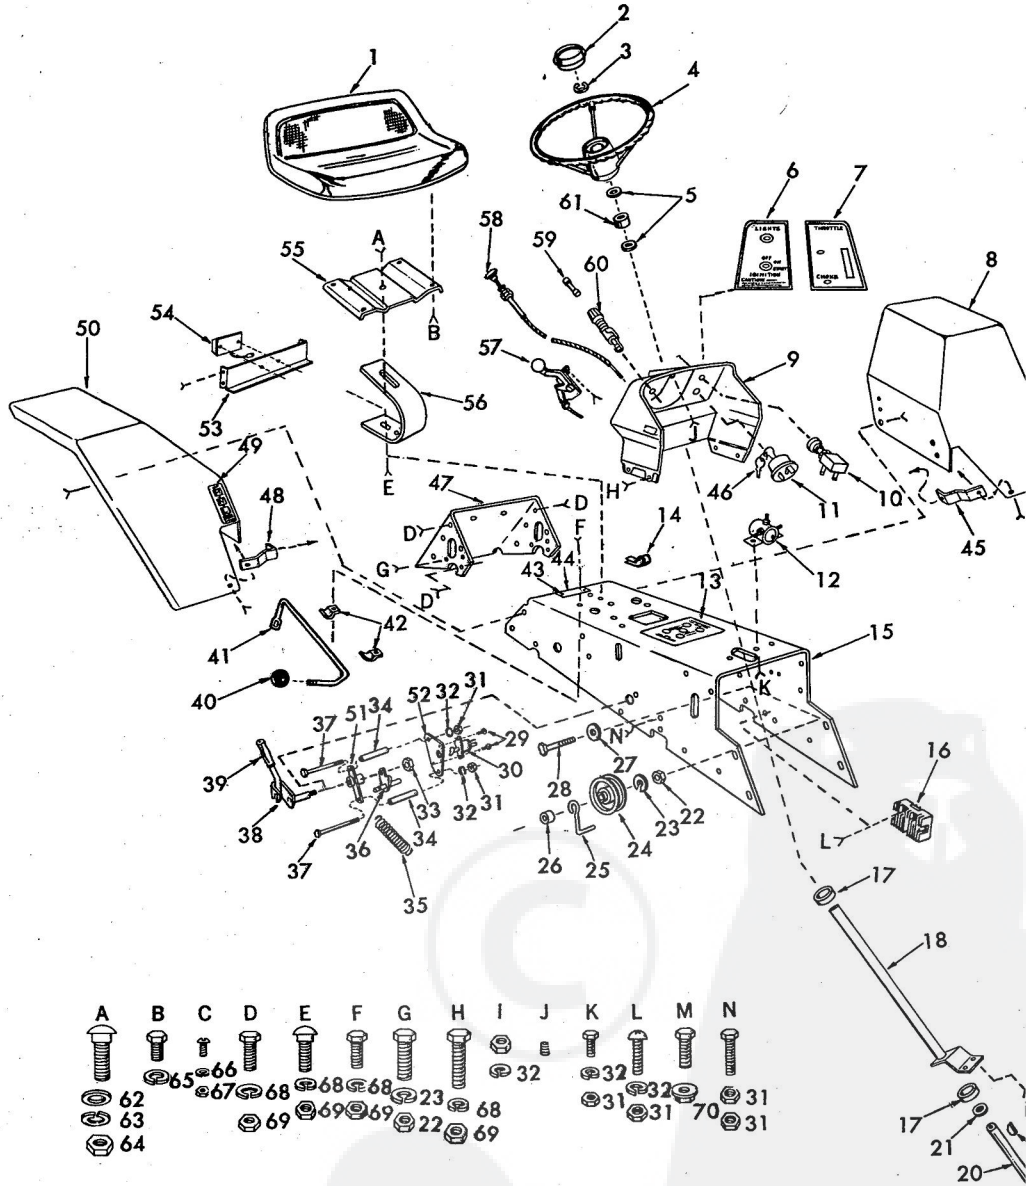

repair parts

ROPER RT-10 GARDEN TRACTOR--MODEL NUMBER T02231R0

repair parts

ROPER RT-10 GARDEN TRACTOR--MODEL NUMBER TO2231RO

KEY NO.	PART NO.	DESCRIPTION	KEY NO.	PART NO.	DESCRIPTION
1	25059	Seat (Inc. Key No. 55)	47	634A101	Drawbar and Weldnuts
2	3645R	Steering Wheel Cap	48	4165R	Fender Bracket-R.H.
3	5000P	E-Ring	49	3298R	Hi-Lo Decal
4	3644R	Steering Wheel	50	3797R	Fender-R.H.
5	9007H	Cap	51	626A345	Clutch Hub Weldment
6	3819R	Dash Panel-L.H.	52	2218R	Switch Plate
7	3818R	Dash Panel-R.H.	53	3625R	Tail Light Bracket
8	3796R	Fender L.H.	54	4063R	Tail Light
9	2213R	Dashboard Less Panels	55	1758R	Seat Plate
10	5735H	Light Switch	56	5053H	Seat Spring
11	2210R	Ignition and Starter Switch	57	626A255	Throttle Control
12	103R	Solenoid	58	6466H	Choke Control
13	3302R	Shift Pattern Decal	59	2212R	Fuse 15 amp.
14	2521R	Insulated Clip	60	2211R	Fuse Holder
15	3291R	Chassis Channel	61	5949H	Rubber Bushing
16	672R	Rectifier	62	1560P	Washer 17/32 x 1 1/2 x 11 Ga.
17	4437H	Steering Bushing	63	1000P	Lockwasher 1/2
18	626A109	Steering Column Assembly	64	502P	Hex Nut 1/2-13
19	9858M1	Woodruff Key	65	1007P	Lockwasher 5/16
20	626A29	Steering Shaft Assembly	66	1006P	Lockwasher #10
21	1552P	Washer 49/64 x 1 1/4 x 16 Ga.	67	505P	Hex Nut #10-24
22	500P	Hex Nut 7/16-14	68	1004P	Lockwasher 3/8
23	1001P	Lockwasher 7/16	69	501P	Hex Nut 3/8-16
24	6635H	Flat Idler	70	8698H	Flange Locknut
25	6479H1	Belt Guide Finger	A	25P	Carriage Bolt 1/2-13 x 1 1/4
26	8209H	Idler Spacer	B	3009P	Hex Bolt 5/16-18 x 5/8
27	1544P	Washer 15/32 x 59/64 x 16 Ga.	C	3073P	Slotted Truss Hd. Mach. Screw #10-24 x 1/2
28	3197P	Hex Bolt 7/16-14 x 3 1/4	D	3023P	Hex Bolt 3/8-16 x 1
29	5501P	Pan Hd. Phillips Th'd Cutting Screw Type T #10-24 x 3/8	E	8P	Carriage Bolt 3/8-16 x 1
30	2256R	Implement Safety Switch	F	3022P	Hex Bolt 3/8-16 x 7/8
31	503P	Hex Nut 1/4-20	G	3035P	Hex Bolt 7/16-14 x 1 1/4
32	1002P	Lockwasher 1/4	H	3027P	Hex Bolt 3/8-16 x 1 1/2
33	511P	Nylock Nut 3/8-24	I	503P	Hex Nut 1/4-20
34	2215R	Spacer	J	4502P	Hex Socket Hdless. Set Scr 5/16-18 x 5/16 Nylock
35	2255R	Clutch Return Spring	K	3003P	Hex Bolt 1/4-20 x 3/4
36	626A346	Clutch Lever Stop Weldment	L	3153P	Rd. Hd. Phillips Mach. Screw 1/4-20 x 1 1/4
37	3254P	Hex Bolt 1/4-20 x 3 1/2	M	3023P	Hex Bolt 3/8-16 x 1 H. T.
38	626A347	Clutch Lever Weldment	N	3255P	Hex Bolt 1/4-20 x 1 1/4 H. T.
39	4379H	Handle Grip			
40	6364H	Control Knob			
41	6477H	Shift Range Rod			
42	6442H	Shift Rod Bracket			
43	9521H	Drive Rivet			
44	3776R	Model Number Plate			
45	4164R	Fender Bracket-L.H.			
46	7552H	Key