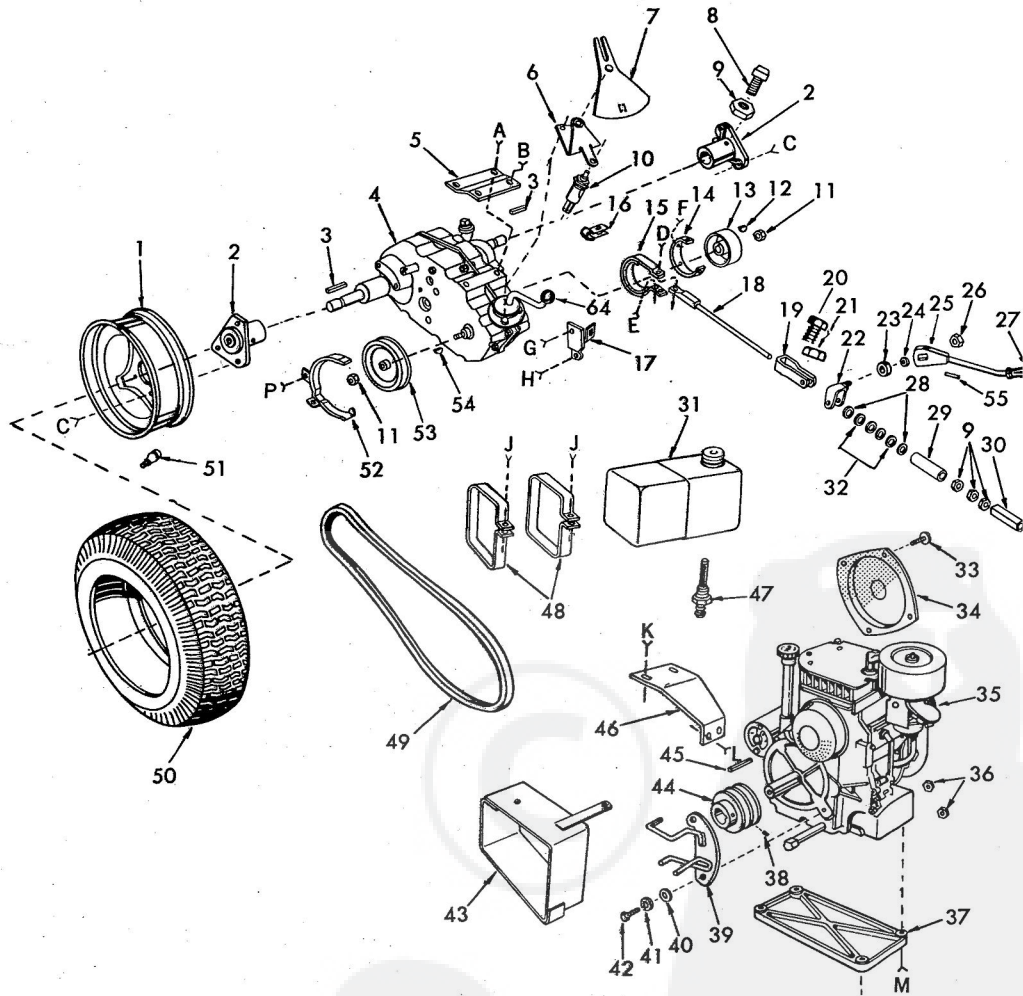

repair parts

ROPER RT-10 GARDEN TRACTOR--MODEL NUMBER T02231R0

A	B	C	D	E	F	G	H	J	K	L	M	N	P

3779R-2.4.73

repair parts

ROPER RT-10 GARDEN TRACTOR--MODEL NUMBER T02231R0

KEY NO.	PART NO.	DESCRIPTION	KEY NO.	PART NO.	DESCRIPTION
1	7226H	Rear Wheel	38	4525P	Set Screw, Hex Socket
2	8827H	Wheel Hub-Rear			Headless 3/8-16 x 3/8
3	8327H	Sq. Key 1/4 x 3	39	626A188	Belt Guide Assembly
4	633A45	Transaxle (Transmission) with Brake Drum	40	1557P	Washer 13/32 x 13/16 x 11 G
5	6459H	Transaxle Bracket	41	1004P	Lockwasher 3/8
6	634A535	Neutral Safety Support Assembly	42	3021P	Hex Bolt 3/8-16 x 3/4
7	634A534	Neutral Safety Arm Assembly	43	626A317	Heat Shield Assembly
8	4524P	Set Screw-Sq. Hd. 3/8-16 x 1 1/4	44	626A221	Engine Pulley
9	501P	Hex Nut 3/8-16	45	9396E	Square Key 1/4 x 2
10	2329R	Neutral Safety Switch	46	1796R	Engine Tie Bracket
11	9204H	Locknut 1/2-20	47	815R	Fuel Line Fitting
12	2228M	Woodruff Key	48	809R	Tank Strap
13	7648H1	Brake Drum	49	8833H	V-Belt (Engine to Trans- axle-Transmission)
14	7645H	Brake Lining	50	3783R	Rear Tire-Tubeless
15	634A167	Brake Band and Lining	51	795R	Valve-Tire
16	235R	Insulated Clip	52	626A209	Rear Belt Guard Assembly
17	626A208	Brake Bracket Assembly	53	8840H	Transaxle (Transmission) Pulley
18	626A365	Brake Rod Assembly	54	9858M1	Woodruff Key 3/16 x 5/8
19	2197R	Park Brake Yoke	55	175H	Roll Pin (In Channel for Parking Brake Stop)
20	3256P	Hex Bolt 1/4-28 x 5/8 Heat Treated	56	1001P	Lockwasher 7/16
21	9071H	Huglock Nut 1/4-28	57	500P	Hex Nut 7/16-14
22	634A489	Lock Bracket Assembly	58	1007P	Lockwasher 5/16
23	2221R	Park Brake Spacer	59	1685H	Locknut 5/16-18
24	5999H	Spring Washer	60	1002P	Lockwasher 1/4
25	626A394	Parking Lock Handle Assembly	61	503P	Hex Nut 1/4-20
26	511P	Nylock Nut 3/8-24	62	550P	Square Nut 1/4-20
27	4379H	Handle Grip	63	1537P	Washer 11/32 x 11/16 x 16 G
28	1513P	Washer 13/32 x 13/16 x 16 Ga.	64	6364H	Control Knob
29	2201R	Bushing	A	3034P	Hex Bolt 7/16-14 x 1
30	6417H	Turnbuckle	B	3034P	Hex Bolt 7/16-14 x 1
31	814R	Fuel Tank	C	1304H	Hub Bolt
32	2263R	Spring Washer	D	3159P	Hex Bolt 5/16-18 x 7/8
33	6040P	Slotted Fil. Hd. Mach. Screw with Sems Lockwasher 1/4-28 x 3/4	E	11P	Carriage Bolt 1/4-20 x 5/8
34	704R	Screen Guard	F	2004P	Rivet #4 x 1/4
35	HH100- 115176D	Engine 10 H.P. (Order from your local Tecumseh service dealer)	G	3164P	Under-Cut Flat Hd. Mach. Screw 3/8-16 x 3/4
36	504P	Hex Nut 5/16-18	H	3022P	Hex Bolt 3/8-16 x 7/8
37	668R	Engine Mounting Block	J	3153P	Phillips Mach. Screw, Rd. Hd. 1/4-20 x 1 1/4
			K	3010P	Hex Bolt 5/16-18 x 3/4
			L	3010P	Hex Bolt 5/16-18 x 3/4
			M	3027P	Hex Bolt 3/8-16 x 1 1/2
			N	3028P	Hex Bolt 3/8-16 x 1 3/4
			P	3022P	Hex Bolt 3/8-16 x 7/8