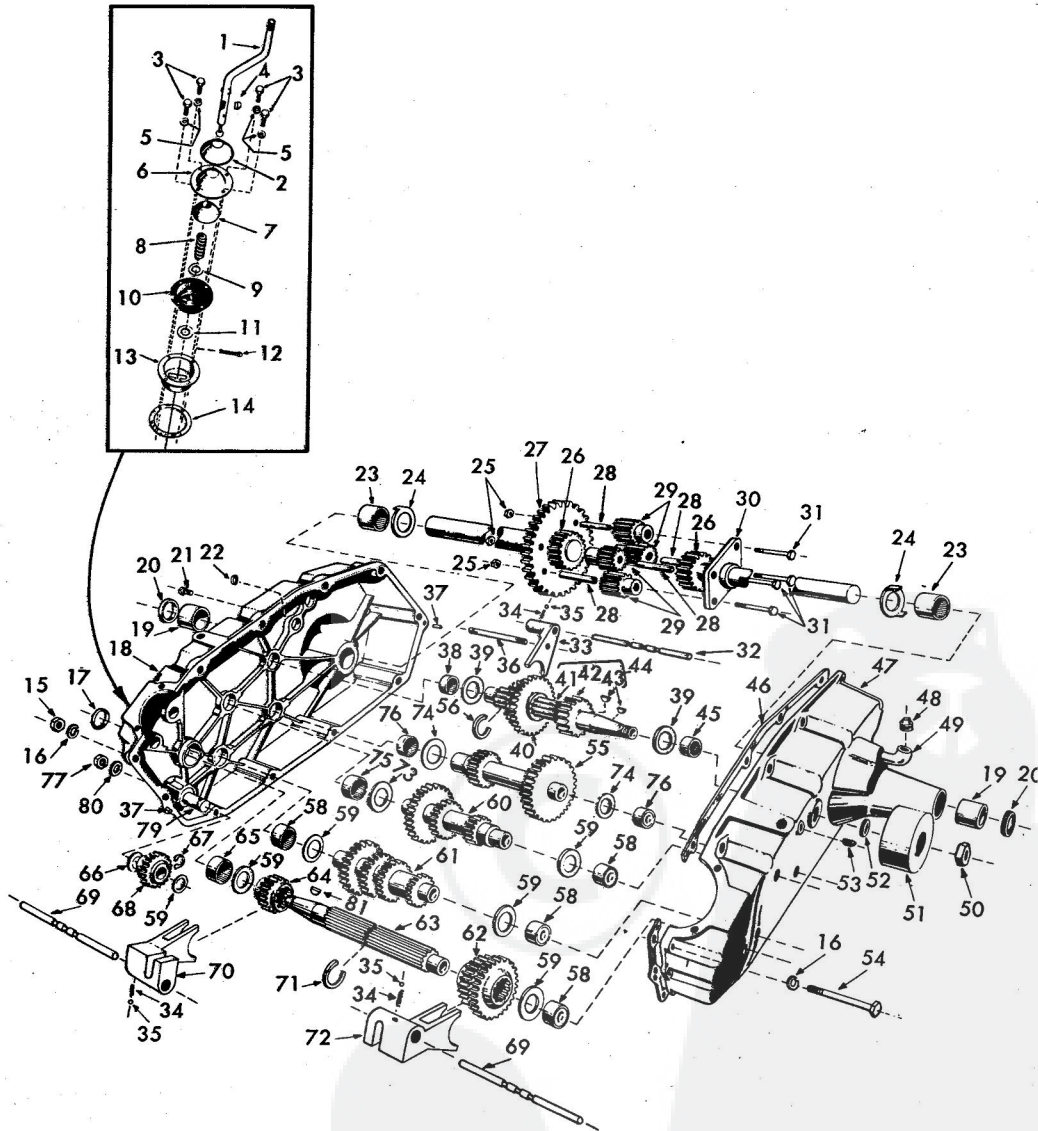

repair parts

ROPER RT-10 GARDEN TRACTOR--MODEL NUMBER T02231R0

repair parts

ROPER RT-10 GARDEN TRACTOR--MODEL NUMBER T02231R0

KEY NO.	PART NO.	DESCRIPTION	KEY NO.	PART NO.	DESCRIPTION
---	633A45	Transaxle Assembly W/Brake Drum	38	8118M	Needle Bearing
1	8735H1	Gear Shift Lever-Bent	39	6266H	Thrust Bearing Race
2	4869H1	Gear Shift Cap	40	633A14	High - Low Range Gears and Hub
3	3010P	Hex Bolt 5/16 - 18 x 3/4	41	6221H	3rd Reduction Gear Shaft
4	7835M	Woodruff Key 1/8 x 1/2	42	8659H	4th Reduction Pinion
5	1003P	Lockwasher 5/16	43	2228M	Woodruff Key 3/16 x 3/4 H.T.
6	633A39A	Gear Shift Ball Cover and Pin	44	633A32	3rd Reduction Shaft and Gear
7	8739H1	Shift Lever Guide Ball-Keyed	45	8119M	Needle Bearing
8	4924H	Spring	46	6275H	Gasket - Gearcase
9	1544P	Washer 15/32 x 59/64 x 16 Ga.	47	633A41	Gear Case and Bearings-L.H.
10	6273H	Shift Mechanism Seal	48	4002P	Pipe Plug 1/2 - 14 N.P.T.
11	1569P	Washer 9/16 x 15/16 x 11 Ga.	49	4003P	90° Street Elbow 1/2 - 14 N.P.T.
12	2505P	Cotter 1/8 x 3/4	50	9204H	Lock Nut
13	633A19	Gear Shift Gate and Reinforcement	51	7648H1	Brake Drum
14	6274H	Gasket - Shift Ball Cover	52	6271H	Oil Seal
15	504P	Hex Nut 5/16 - 18	53	4001P	Pipe Plug 1/4 - 18 N. P. T.
16	1007P	Lockwasher 5/16 Extra Heavy	54	3087P	Hex Bolt 5/16 - 18 x 1 1/2 Grade 5 H.
17	6270H	Oil Seal	55	633A33	4th Reduction Shaft and Gears
18	633A42A	Gear Case, Reverse Idler Shaft and Bearings R.H.	56	6276H	Snap Ring-Crescent Type
19	992R1	Sintered Iron Bearing	58	4895H	Needle Bearing
20	4910H	Oil Seal	59	1370H	Thrust Bearing Race
21	5855H	Pressure Relief Valve	60	633A31	2nd Reduction Shaft and Gears
22	6269H	Oil Seal	61	633A30	Speed Change Gears and Shaft
23	8740H1	Sintered Iron Bearing	62	633A11	Intermediate and High Speed Pinion
24	6256H	Axle Thrust Washer	63	6218H	Input Shaft
25	7810H	Centerlock Gripco Nut 3/8 - 24	64	6231H	Low Speed Pinion
26	633A43	Axle Shaft and Gear -Custom	65	4894H	Needle Bearing
27	8662H	Final Drive Gear	66	7392H	Reverse Idler Thrust Washer
28	6252H1	Bushing - Differential Pinion	67	5001P	E Ring
29	8657H	Differential Pinion	68	1153R	Reverse Idler Gear
30	6263H1	Differential Carrier	69	6216H	Shift Fork Shaft
31	3056P	Hex Bolt 3/8 - 24 x 3/4 1" Thread Length	70	6262H	Shift Fork - R. H.
32	6217H	High - Low Range Shift Fork Shaft	71	4926H	Snap Ring - Crescent Type
33	6260H	Shift Fork, High Low Range	72	6261H	Shift Fork - L.H.
34	6272H	Spring - Shaft Fork Detent	73	7395H	Thrust Bearing Race
35	7392M	Steel Ball	74	7396H	Thrust Bearing Race
36	6215H	High - Low Range Shift Shaft	75	7398H	Needle Bearing
37	6277H	Dowel Pin	76	8117M	Needle Bearing
			77	541P	Hex Jam Nut 7/16 - 20
			79	7384H	Reverse Idler Shaft
			80	1167R	Sealing Washer
			81	9858M1	Woodruff Key