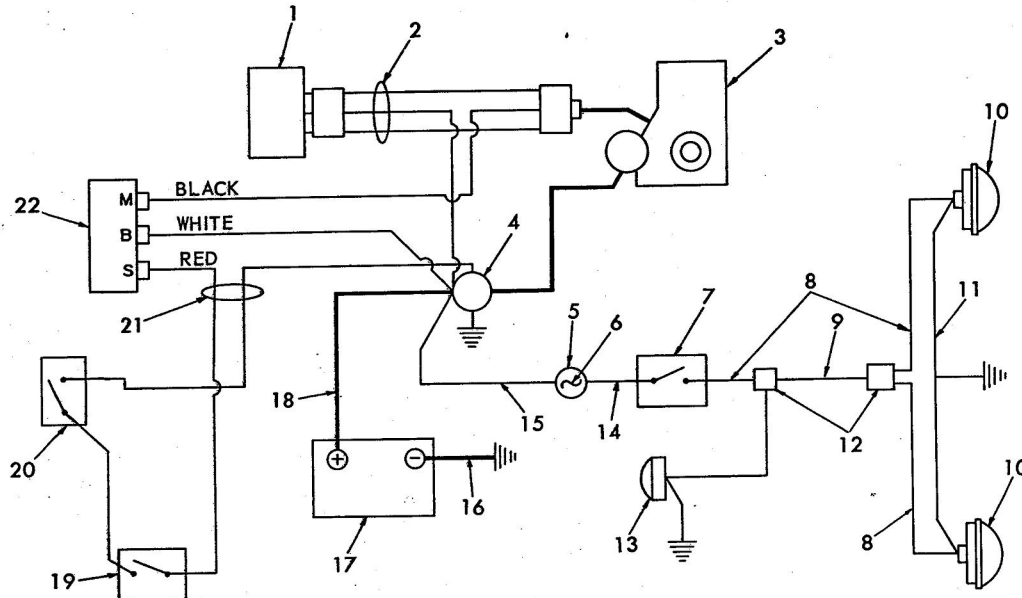

repair parts

ROPER RT-10 GARDEN TRACTOR--MODEL NUMBER T02231RO

KEY NO.	PART NO.	DESCRIPTION	KEY NO.	PART NO.	DESCRIPTION
1	672R	Rectifier	26	8293H	Housing-Tail Light
2	2238R	Electrical Wire	27	3073P	Slotted Truss Hd. Mach. Screw #10-24 x 1/2
3	HH100-115183D	Engine, 10 H.P. (Order from your local Tecumseh dealer)	28	3625R	Tail Light Bracket
4	103R	Solenoid	29	1006P	Lockwasher #10
5	2211R	Fuse Holder	30	505P	Hex Nut #10-24
6	2212R	Fuse	31	3748M	Wing Nut
7	5735H	Light Switch	32	1509P	Washer 5/16 x 3/4 x 16 Ga.
8	6136H	Lead Wire	33	5110H	Battery Clamp
9	3837R	Lead Wire	34	5072H	Battery Bolt
10	6651H	Head Light	35	503P	Hex Nut 1/4-20
11	2894R	Ground Wire	36	1007P	Lockwasher 5/16
12	5740H	Wire Connector	37	504P	Hex Nut 5/16-18
13	4063R	Tail Light	38	1402P	Lockwasher-External
14	2234R	Electrical Wire	39	3159P	Hex Bolt 5/16-18 x 7/8
15	2237R	Electrical Wire	40	5554P	*Phillips Pan Hd. Thread Cutting Screw #10-16 Hi-Lo Thread x 1/2 Blunt Point
16	5114H	Ground Strap			
17	9885H	Battery			
18	626A344	Cable and Cover	41	8768H	Mounting Clip
19	2256R	Implement Safety Switch	42	8784H1	Rubber Spacer
20	2329R	Neutral Safety Switch	43	9197H	Hose
21	2239R	Electrical Wire	44	2235R	Battery Cable
22	2210R	Starter Switch			
23	8292H	Lens-Tail Light			
24	8291H	Bulb-Tail Light			
25	9267H	Black Knob (For light switch)			

*If you need the upper screw holding the ground wire (Key No. 11) order 5555P Phillips Pan Hd. Thread Cutting Screw #10-16 Hi-Lo Thread x 5/8 Blunt Point.