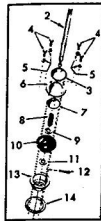

**ROPER RT-13 GARDEN TRACTOR
MODEL NO. T32241R4**

TRANSAXLE