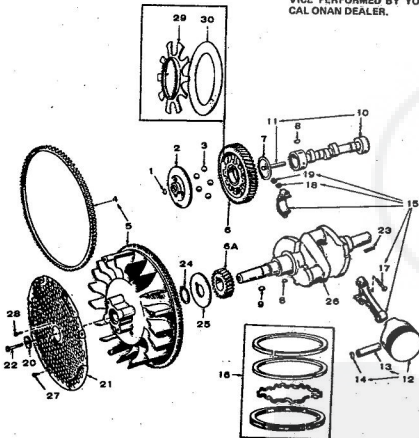

**ROPER HYDRO 16T GARDEN TRACTOR
MODEL NO. T63361R1**

CRANKSHAFT, FLYWHEEL, CAMSHAFT
AND PISTON GROUP

**ROPER HYDRO 16T GARDEN TRACTOR
MODEL NO. T63361R1**

CRANKSHAFT, FLYWHEEL, CAMSHAFT
AND PISTON GROUP

REF. NO.	PART NO.	PART DESCRIPTION
1	150-0078	Snap Ring
2	150-0612	Governor Cup
3	510-0015	Flyball
4	104-0779	Ring Gear
5	134-2432	Flywheel Assembly (Includes
6	105-0332	Gear and Rotor)
6A	104-0032	Camshaft Gear (Includes
7	105-0004	Space and Plate)
8	105-0001	Camshaft Gear
9	515-0001	Thrust Washer
10	515-0098	Woodruff Key (1/8" x 1/2"
11	105-0388	Woodruff Key (3/16" x 3/4"
12	150-0075	Center Pin
	PISTON AND PIN (Includes Retaining Rings)	
	112-0134	Standard
	112-0134-05	.005" Oversize
	112-0134-10	.010" Oversize
	112-0134-20	.020" Oversize
	112-0134-30	.030" Oversize
	112-0134-40	.040" Oversize
13	112-0122	Piston Pin
14	518-0311	Retaining Ring
15	114-0225	Rod Assembly
16	RING SET	
	113-0174	Standard
	113-0174-05	.005" Oversize
	113-0174-10	.010" Oversize
	113-0174-20	.020" Oversize
	113-0174-30	.030" Oversize
	113-0174-40	.040" Oversize
17	114-0228	Bolt (Special)
18	526-0017	Flat Washer (Special)
19	870-0137	Locking Nut (5/16-24)
20	850-0055	Lock Washer (7/16")
21	134-2384	Guard
22	104-0170	Hex Head Cap Screw
23		(7/16-14 x 4")
24	515-0103	Key (1/4" x 1/4" x 2")
25	518-0614	Retaining Ring
26	104-0043	Washer
27	104-0889	Crankshaft
28	821-0014	Locking Screw (1/4-20 x 1/
29	150-1257	Locking Screw (5/16-18 x 1/
30	150-0077	Governor Flyball Spacer
		Governor Flyball Plate