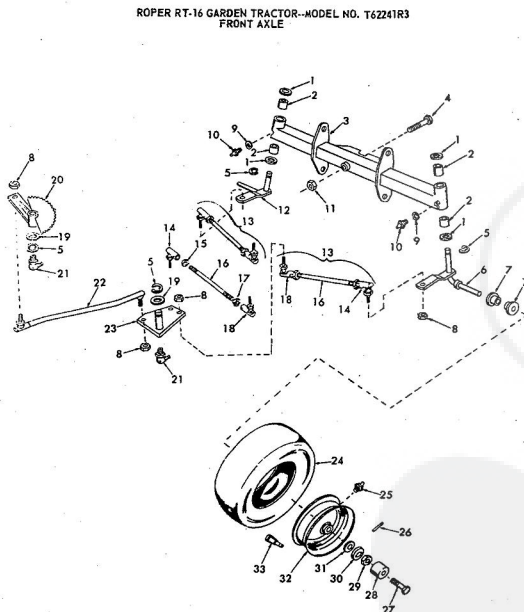

KEY NO.		PART NO.		DESCRIPTION	
1	1528P	1	1528P	Washer 13/16 x 1 1/2 x 14 Ga.	
2	1309H	2	1309H	Bearing	
3	634A521	3	634A521	Front Axle w/Bearings (Includes Key No. 2)	
4	3294P	4	3294P	Hex Bolt 5/8-11 x 5 Grade 5	
5	5000P	5	5000P	E-Ring	
6	634A277	6	634A277	Spindle Complete R.H.	
7	3040H	7	3040H	Flanged Bearing	
8	7810H	8	7810H	Griceps Locknut 3-24	
9	1503P	9	1503P	Washer 9/32 x 1 1/4 x 14 Ga.	
10	6863H	10	6863H	Grease Fitting	
11	4764H	11	4764H	Hoglock Nut 5/8 x 11	
12	634A278	12	634A278	Spindle Complete L.H.	
13	5995R	13	5995R	Tie Rod and Joints (Complete)	
14	6940R	14	6940R	Tie Rod Joint (R.H. Thread Cod. Pin)	
15	558P	15	558P	Hex Jam Nut 1/2-20 (R.H. Thread)	
16	634A711	16	634A711	Tie Rod and Nuts	
17	559P	17	559P	Hex Jam Nut 1/2-20 (L.H. Thread)	
18	6939R	18	6939R	Tie Rod Joint (L.H. Thread Yellow Dichromate)	
19	1552P	19	1552P	Washer 49/64 x 1 1/4 x 16 Ga.	
20	634A495	20	634A495	Steering Gear Sector and Arm	
21	6842M	21	6842M	Grease Fitting	
22	6448R	22	6448R	Drag Link and Joints	
23	634A498	23	634A498	Steering Bell Crank Weldment	
24	3838R	24	3838R	Front Tire-Tubeless	
25	8056M	25	8056M	Grease Fitting 1/4" -28 Taper Thrd.	
26	8798H	26	8798H	Roll Pin 5/32 x 1	
27	3008P	27	3008P	Hex Bolt 5/16 - 18 x 1/2	
28	8763H	28	8763H	Dust Cap-Outer	
29	4831H	29	4831H	Elastic Nut 3/4 - 16	
30	8785H	30	8785H	Wear Washer	
31	1603P	31	1603P	Washer 25/32 x 1 1/2 x 16 Ga.	
32	2168R	32	2168R	Front Wheel and Bearings	
33	795R	33	795R	Tire Valve