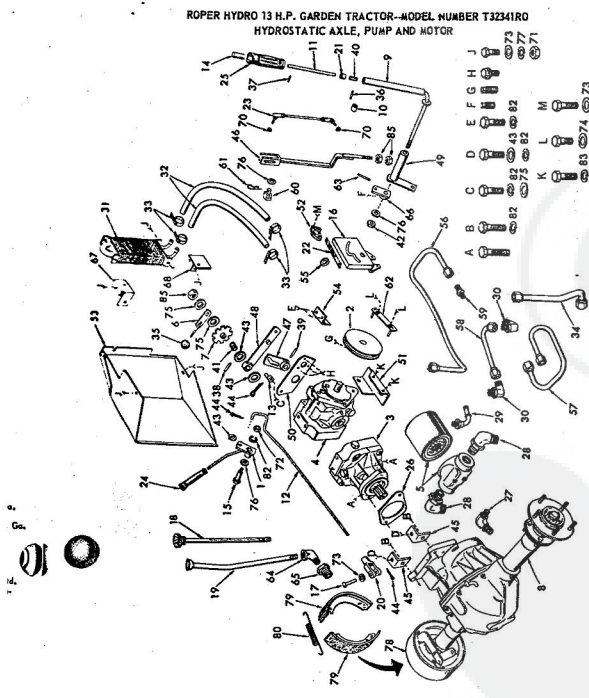

1.6 x 16 Co.
16 Co.
1.6 x 16 Co.
1/8
1/8 Grade 5
1 x 1
8 x 3/4

ROPER HYDRO 13 H.P. GARDEN TRACTOR--MODEL NUMBER T32341R0
HYDROSTATIC AXLE, PUMP AND MOTOR

KEY PART NO.	DESCRIPTION	KEY PART NO.	DESCRIPTION
1	63222Z	51	63222Z
2	63099R	52	63099R
3	63099R	53	63099R
4	63099R	54	63099R
5	63099R	55	63099R
6	63099R	56	63099R
7	63099R	57	63099R
8	63099R	58	63099R
9	63099R	59	63099R
10	63099R	60	63099R
11	63099R	61	63099R
12	63099R	62	63099R
13	63099R	63	63099R
14	63099R	64	63099R
15	63099R	65	63099R
16	63099R	66	63099R
17	63099R	67	63099R
18	63099R	68	63099R
19	63099R	69	63099R
20	63099R	70	63099R
21	63099R	71	63099R
22	63099R	72	63099R
23	63099R	73	63099R
24	63099R	74	63099R
25	63099R	75	63099R
26	63099R	76	63099R
27	63099R	77	63099R
28	63099R	78	63099R
29	63099R	79	63099R
30	63099R	80	63099R
31	63099R	81	63099R
32	63099R	82	63099R
33	63099R	83	63099R
34	63099R	84	63099R
35	63099R	85	63099R
36	63099R	86	63099R
37	63099R	87	63099R
38	63099R	88	63099R
39	63099R	89	63099R
40	63099R	90	63099R
41	63099R	91	63099R
42	63099R	92	63099R
43	63099R	93	63099R
44	63099R	94	63099R
45	63099R	95	63099R
46	63099R	96	63099R
47	63099R	97	63099R
48	63099R	98	63099R
49	63099R	99	63099R
50	63099R	100	63099R