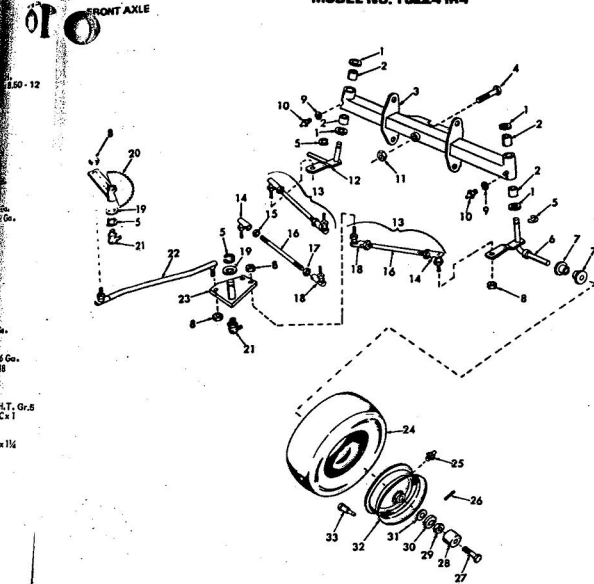

**ROPER RT-13 GARDEN TRACTOR
MODEL NO. T32241R4**