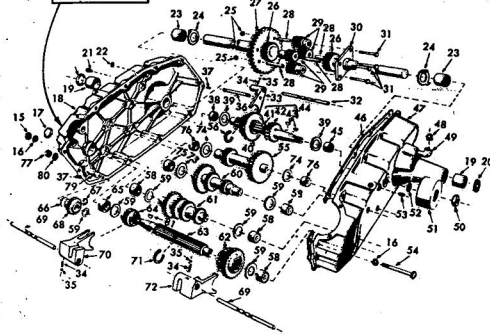

**ROPER RT-13 GARDEN TRACTOR
MODEL NO. T32241R4**

TRANSAXLE