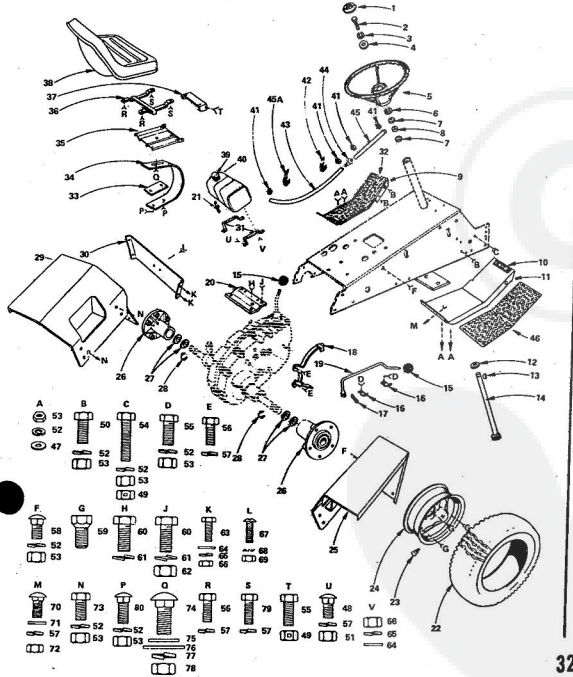

ROPER 18T GARDEN TRACTOR MODEL NO. T932610

STEERING AND FINAL DRIVE

ROPER 18T GARDEN TRACTOR MODEL NO. T932610

STEERING, AND FINAL DRIVE

*STANDARD HARDWARE-PURCHASE