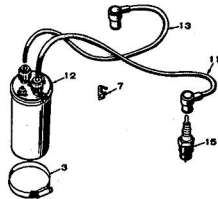

**ROPER HYDRO 16T GARDEN TRACTOR
MODEL NO. T63361RI**

IGNITION GROUP

**ROPER HYDRO 16T GARDEN TRACTOR
MODEL NO. T63361RI**

IGNITION GROUP

REF. NO.	PART NO.	PART DESCRIPTION
1	160-1158	Breaker Box Assembly
2	100A1148	*Gasket
3	503-0311	Clamp
4	160-1154	*Point Set
5	526-0003	*Flat Washer (#8)
6	312-0069	*Condenser
7	167-0188	Clip
8	100A1150	*Gasket
9	160-1149	*Cover
10	160-1151	Plunger
11	167-1462	Cable (16-3/4")
12	166-0535	Coil
13	167-1465	Cable (19")
14	815-0358	*Fan Head Screw (8-32 x 3/8")
15	167-0241	Spark Plug
16	336-2132	*Lead Assembly
17	802-0034	Socket Head Screw (1/4-20 x 3/4")
18	850-0038	Lock Washer (1/4")
19	850-0025	*Lock Washer (#8)
20	815-0405	Pan Head Screw (#8-32 x 1/2")
21	870-0221	Nut (#8-32)
22	815-0403	Pan Head Screw (#8-32 x 6/16")