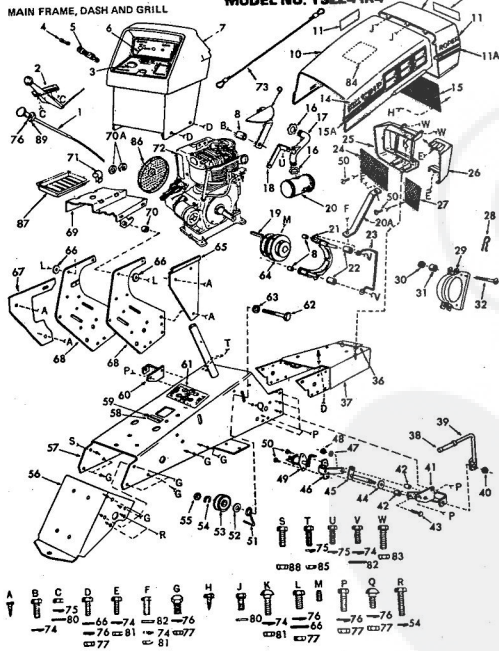

ROPER RT-13 GARDEN TRACTOR
MODEL NO. T32241R4

STEERING AND FINAL DRIVE

ROPER RT-13 GARDEN TRACTOR
MODEL NO. T32241R4

MAIN FRAME, DASH AND GRILL