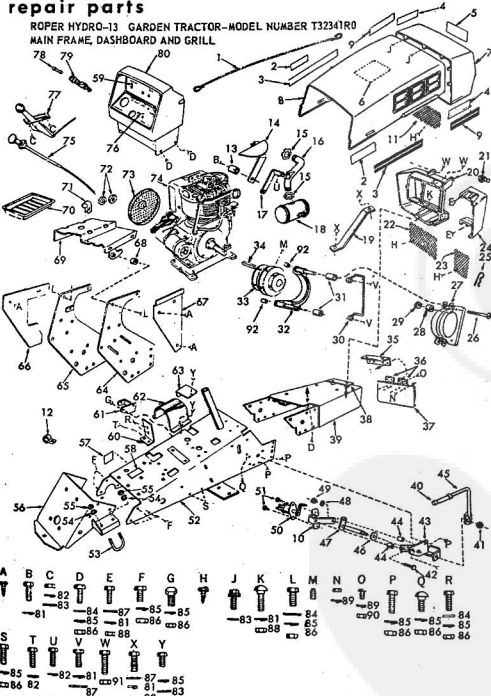

repair parts

**ROPER HYDRO-13 GARDEN TRACTOR-MODEL NUMBER T32341R0
MAIN FRAME, DASHBOARD AND GRILL**