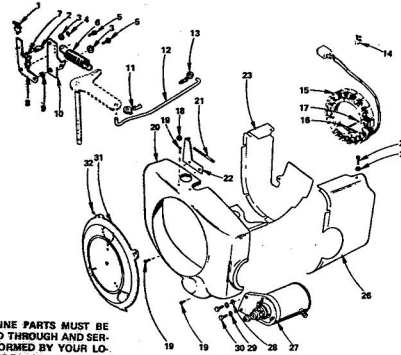

**ROPER 18T GARDEN TRACTOR
MODEL NO. T93261RO**