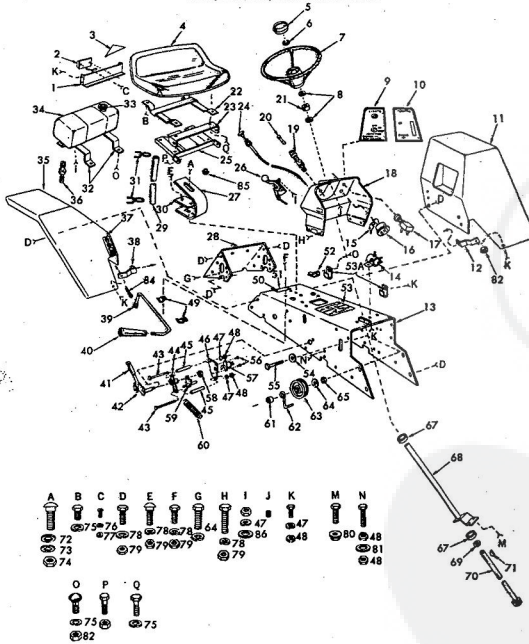

Click Here to upgrade to Unlimited Pages and Expanded Features

repair parts ROPER RT-8 GARDEN TRACTOR- HOOD, GRILL & FRONT FRAME