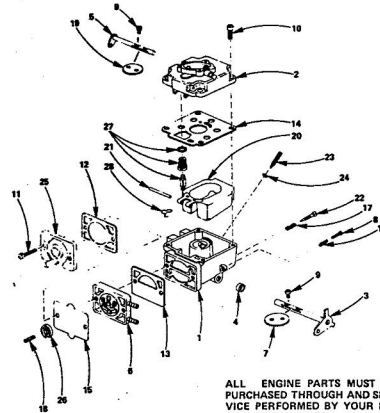

ROPER HYDRO 16T GARDEN TRACTOR MODEL NO. T63361RO

CARBURETOR PARTS GROUP