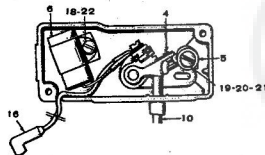

**ROPER HYDRO 16T GARDEN TRACTOR
MODEL NO. T63361RI**

IGNITION GROUP

**ROPER HYDRO 16T GARDEN TRACTOR
MODEL NO. T63361RI**

IGNITION GROUP

REF. NO.	PART NO.	PART DESCRIPTION
1	160-1158	Breaker Box Assembly
2	100A1148	*Gasket
3	503-0311	Clamp
4	160-1154	*Point Set
5	526-0003	*Flat Washer (#8)
6	312-0069	*Condenser
7	167-0188	Clip
8	100A1150	*Gasket
9	160-1149	*Cover
10	160-1151	Plunger
11	167-1462	Cable (16-3/4")
12	166-0535	Coil
13	167-1465	Cable (19")
14	815-0358	*Fan Head Screw (8-32 x 3/8")
15	167-0241	Spark Plug
16	336-2132	*Lead Assembly
17	802-0034	Socket Head Screw (1/4-20 x 3/4")
18	850-0038	Lock Washer (1/4")
19	850-0025	*Lock Washer (#8)
20	815-0405	Pan Head Screw (#8-32 x 1/2")
21	870-0221	Nut (#8-32)
22	815-0403	Pan Head Screw (#8-32 x 6/16")