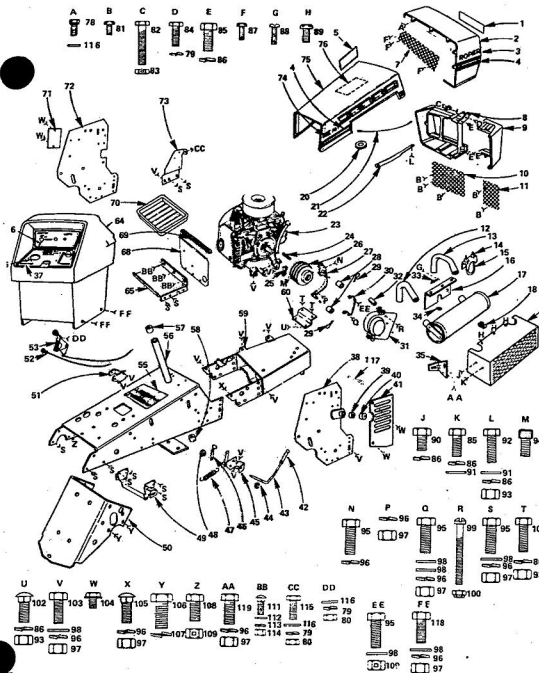

REPAIR PARTS: ROPER 18T GARDEN TRACTOR MODEL NO. T932610

MAIN FRAME, DASH AND GRILL

ROPER 18T GARDEN TRACTOR MODEL NO. T932610

MAIN FRAME, DASH AND GRILL

*STANDARD HARDWARE-PURCH