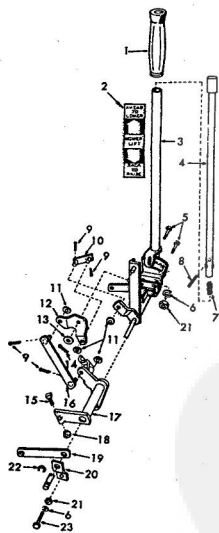

ROPER RT-10 GARDEN TRACTOR--MODEL NO. T02251R0