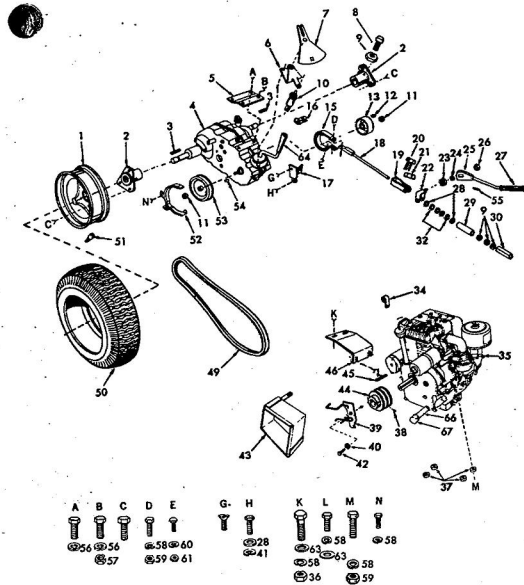

ROPER RT-8 GARDEN TRACTOR-
TRANSAXLE, BRAKE & ENGINE

ROPER RT-8 GARDEN TRACTOR
TRANSAXLE, BRAKE & ENGINE