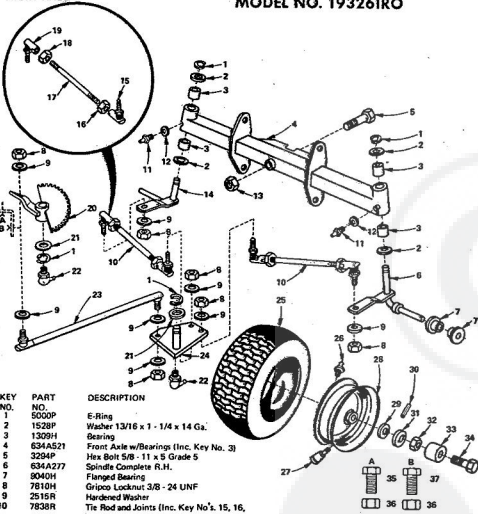

**ROPER 18T GARDEN TRACTOR
MODEL NO. T93261RO**

FRONT AXLE