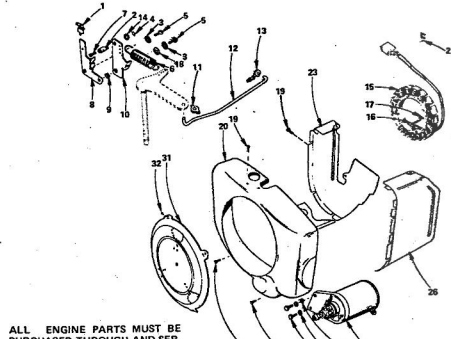

ROPER HYDRO 16T GARDEN TRACTOR MODEL NO. T63361RO