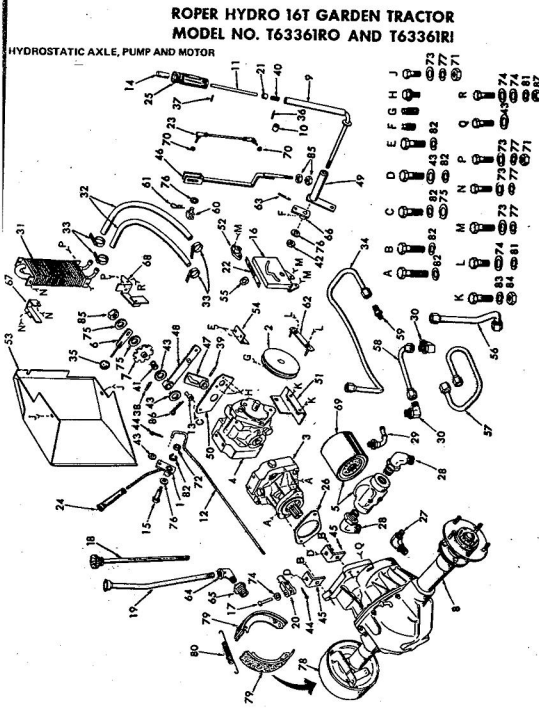

ROPER HYDRO 16T GARDEN TRACTOR MODEL NO. T6336IRO AND T6336IRI

ROPER HYDRO 16T GARDEN TRACTOR MODEL NO. T6336IRO AND T6336IRI

HYDROSTATIC AXLE, PUMP AND MOTOR

ROPER HYDRO 16T GARDEN TRACTOR MODEL NO. T6336IRO AND T6336IRI

HYDROSTATIC AXLE, PUMP AND MOTOR

KEY NO.	PART NO.	DESCRIPTION
1	63A480	Packing Brake Hoop Weldment
2	63A482	Hydrostatic Motor
3	63A483	Top Pump Bracket Weldment
4	63A484	Oil Cooler Air Shield
5	63A487	Top Pump Bracket Weldment
6	63A488	Roller Pin
7	63A489	Roller Pin
8	63A490	Roller Pin
9	63A491	Roller Pin
10	63A492	Roller Pin
11	63A493	Roller Pin
12	63A494	Roller Pin
13	63A495	Roller Pin
14	63A496	Roller Pin
15	63A497	Roller Pin
16	63A498	Roller Pin
17	63A499	Roller Pin
18	63A500	Roller Pin
19	63A501	Roller Pin
20	63A502	Roller Pin
21	63A503	Roller Pin
22	63A504	Roller Pin
23	63A505	Roller Pin
24	63A506	Roller Pin
25	63A507	Roller Pin
26	63A508	Roller Pin
27	63A509	Roller Pin
28	63A510	Roller Pin
29	63A511	Roller Pin
30	63A512	Roller Pin
31	63A513	Roller Pin
32	63A514	Roller Pin
33	63A515	Roller Pin
34	63A516	Roller Pin
35	63A517	Roller Pin
36	63A518	Roller Pin
37	63A519	Roller Pin
38	63A520	Roller Pin
39	63A521	Roller Pin
40	63A522	Roller Pin
41	63A523	Roller Pin
42	63A524	Roller Pin
43	63A525	Roller Pin
44	63A526	Roller Pin
45	63A527	Roller Pin
46	63A528	Roller Pin
47	63A529	Roller Pin
48	63A530	Roller Pin
49	63A531	Roller Pin
50	63A532	Roller Pin
51	63A533	Roller Pin
52	63A534	Roller Pin
53	63A535	Roller Pin
54	63A536	Roller Pin
55	63A537	Roller Pin
56	63A538	Roller Pin
57	63A539	Roller Pin
58	63A540	Roller Pin
59	63A541	Roller Pin
60	63A542	Roller Pin
61	63A543	Roller Pin
62	63A544	Roller Pin
63	63A545	Roller Pin
64	63A546	Roller Pin
65	63A547	Roller Pin
66	63A548	Roller Pin
67	63A549	Roller Pin
68	63A550	Roller Pin
69	63A551	Roller Pin
70	63A552	Roller Pin
71	63A553	Roller Pin
72	63A554	Roller Pin
73	63A555	Roller Pin
74	63A556	Roller Pin
75	63A557	Roller Pin
76	63A558	Roller Pin
77	63A559	Roller Pin
78	63A560	Roller Pin
79	63A561	Roller Pin
80	63A562	Roller Pin
81	63A563	Roller Pin
82	63A564	Roller Pin
83	63A565	Roller Pin
84	63A566	Roller Pin
85	63A567	Roller Pin
86	63A568	Roller Pin
87	63A569	Roller Pin
88	63A570	Roller Pin
89	63A571	Roller Pin
90	63A572	Roller Pin
91	63A573	Roller Pin
92	63A574	Roller Pin
93	63A575	Roller Pin
94	63A576	Roller Pin
95	63A577	Roller Pin
96	63A578	Roller Pin
97	63A579	Roller Pin
98	63A580	Roller Pin
99	63A581	Roller Pin
100	63A582	Roller Pin