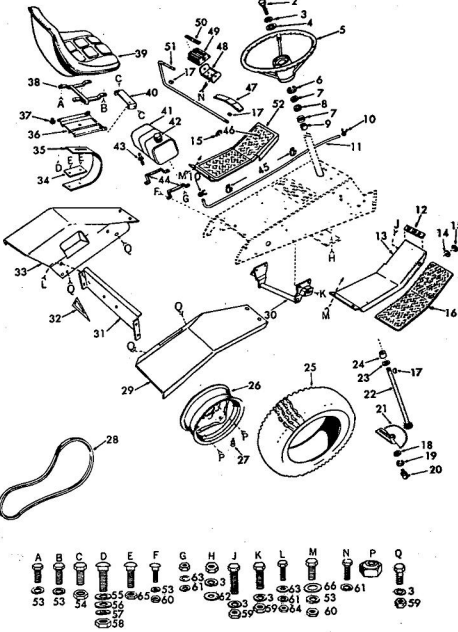

ROPER HYDRO 13 H.P. GARDEN TRACTOR—MODEL NUMBER T33241RO
SEAT AND STEERING