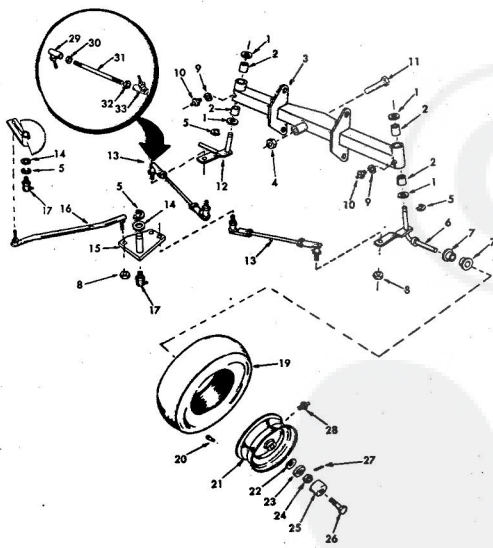

RT-16T TRACTOR-MODEL NO. T63241R5
FRONT AXLE

RT-16T TRACTOR-MODEL NO. T63241R5
FRONT AXLE