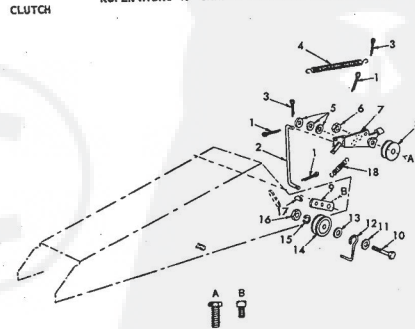

ROPER HYDRO 13 H.P. GARDEN TRACTOR—MODEL NUMBER T33241RO
SEAT AND STEERING