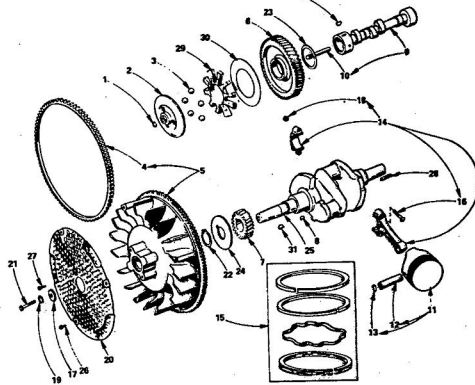

**ROPER HYDRO 16T GARDEN TRACTOR
MODEL NO. T63361RO**
CRANKSHAFT, FLYWHEEL, CAMSHAFT
AND PISTON GROUP