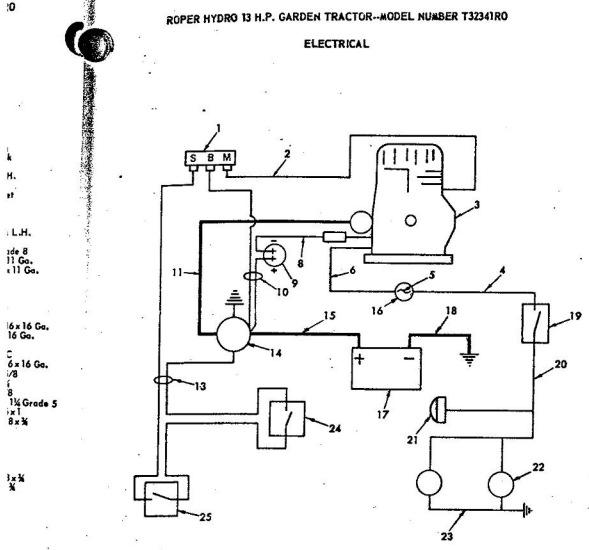

1.6 x 16 Co.
16 Co.
1.6 x 16 Co.
1/8
1/8 Grade 5
1 x 1
8 x 3/4