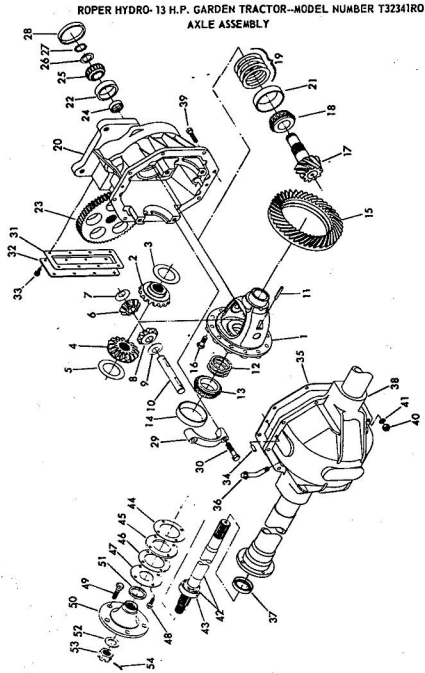

ROPER HYDRO 13 H.P. GARDEN TRACTOR--MODEL NUMBER T32341RO
AXLE ASSEMBLY