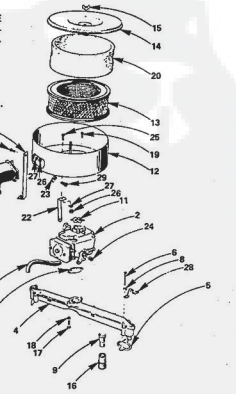

**ROPER 18T GARDEN TRACTOR
MODEL NO. T93261RO**

FUEL SYSTEM GROUP