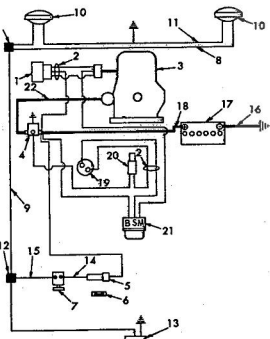

ROPER RT-10 GARDEN TRACTOR--MODEL NO. T02251R0

ROPER RT-10 GARDEN TRACTOR--MODEL NO. T02251RO