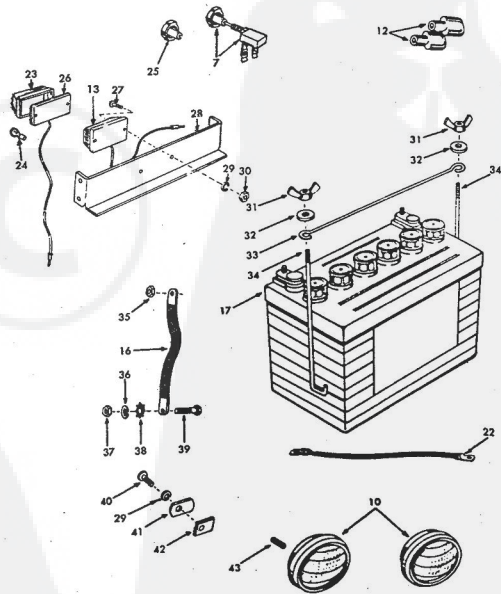

ROPER RT-10 GARDEN TRACTOR--MODEL NO. T02251R0

ROPER RT-10 GARDEN TRACTOR--MODEL NO. T02251R0