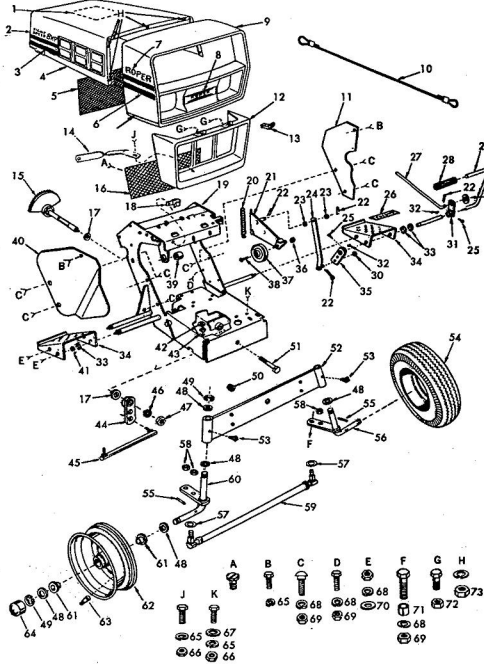

Click Here to upgrade to Unlimited Pages and Expanded Features

repair parts ROPER RT-8 GARDEN TRACTOR- HOOD, GRILL & FRONT FRAME