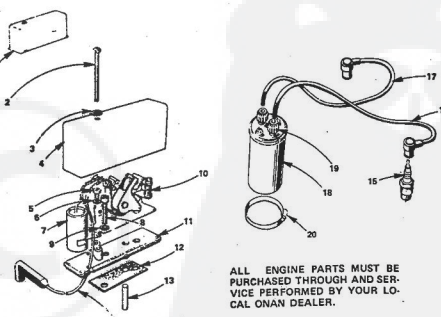

ROPER HYDRO 16T GARDEN TRACTOR MODEL NO. T63361RO

IGNITION GROUP

* Included in Gasket Kit, page 37.