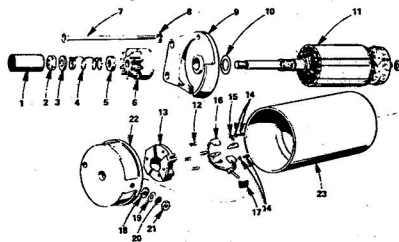

JR

**ROPER HYDRO 16T GARDEN TRACTOR
MODEL NO. T63361RO**

STARTER PARTS GROUP