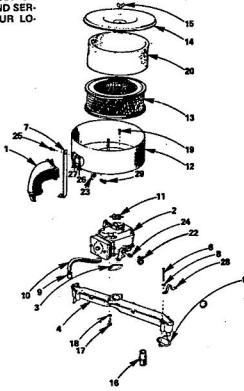

ROPER HYDRO 16T GARDEN TRACTOR MODEL NO. T63361RO

FUEL SYSTEM GROUP