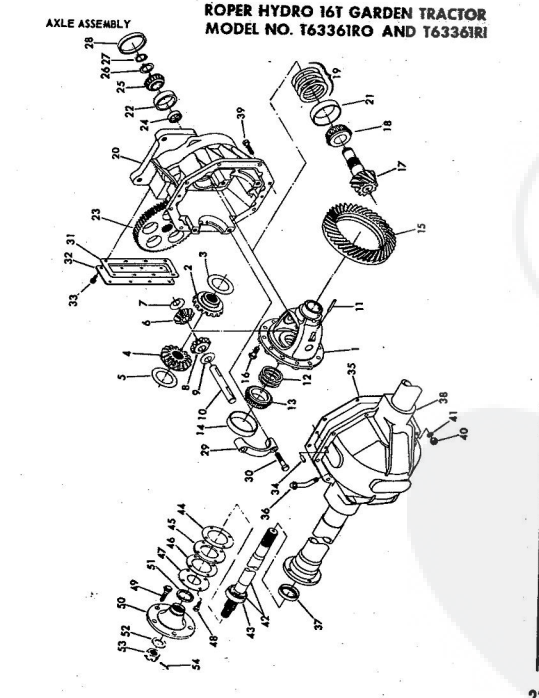

AXLE ASSEMBLY

ROPER HYDRO 16T GARDEN TRACTOR MODEL NO. T6336IRO AND T6336IRI

AXLE ASSEMBLY

KEY NO.	PART NO.	DESCRIPTION
1	7178R	Spig Ring
2	7178R	Spig Ring
3	7178R	Spig Ring
4	7178R	Spig Ring
5	7178R	Spig Ring
6	7178R	Spig Ring
7	7178R	Spig Ring
8	7178R	Spig Ring
9	7178R	Spig Ring
10	7178R	Spig Ring
11	7178R	Spig Ring
12	7178R	Spig Ring
13	7178R	Spig Ring
14	7178R	Spig Ring
15	7178R	Spig Ring
16	7178R	Spig Ring
17	7178R	Spig Ring
18	7178R	Spig Ring
19	7178R	Spig Ring
20	7178R	Spig Ring
21	7178R	Spig Ring
22	7178R	Spig Ring
23	7178R	Spig Ring
24	7178R	Spig Ring
25	7178R	Spig Ring
26	7178R	Spig Ring
27	7178R	Spig Ring
28	7178R	Spig Ring
29	7178R	Spig Ring
30	7178R	Spig Ring
31	7178R	Spig Ring
32	7178R	Spig Ring
33	7178R	Spig Ring
34	7178R	Spig Ring
35	7178R	Spig Ring
36	7178R	Spig Ring
37	7178R	Spig Ring
38	7178R	Spig Ring
39	7178R	Spig Ring
40	7178R	Spig Ring
41	7178R	Spig Ring
42	7178R	Spig Ring
43	7178R	Spig Ring
44	7178R	Spig Ring
45	7178R	Spig Ring
46	7178R	Spig Ring
47	7178R	Spig Ring
48	7178R	Spig Ring
49	7178R	Spig Ring
50	7178R	Spig Ring
51	7178R	Spig Ring
52	7178R	Spig Ring
53	7178R	Spig Ring
54	7178R	Spig Ring
55	7178R	Spig Ring
56	7178R	Spig Ring
57	7178R	Spig Ring
58	7178R	Spig Ring
59	7178R	Spig Ring
60	7178R	Spig Ring
61	7178R	Spig Ring
62	7178R	Spig Ring
63	7178R	Spig Ring
64	7178R	Spig Ring
65	7178R	Spig Ring
66	7178R	Spig Ring
67	7178R	Spig Ring
68	7178R	Spig Ring
69	7178R	Spig Ring
70	7178R	Spig Ring
71	7178R	Spig Ring
72	7178R	Spig Ring
73	7178R	Spig Ring
74	7178R	Spig Ring
75	7178R	Spig Ring
76	7178R	Spig Ring
77	7178R	Spig Ring
78	7178R	Spig Ring
79	7178R	Spig Ring
80	7178R	Spig Ring
81	7178R	Spig Ring
82	7178R	Spig Ring
83	7178R	Spig Ring
84	7178R	Spig Ring
85	7178R	Spig Ring
86	7178R	Spig Ring
87	7178R	Spig Ring
88	7178R	Spig Ring
89	7178R	Spig Ring
90	7178R	Spig Ring
91	7178R	Spig Ring
92	7178R	Spig Ring
93	7178R	Spig Ring
94	7178R	Spig Ring
95	7178R	Spig Ring
96	7178R	Spig Ring
97	7178R	Spig Ring
98	7178R	Spig Ring
99	7178R	Spig Ring
100	7178R	Spig Ring