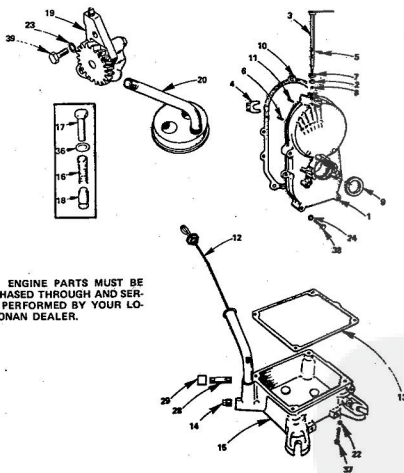

**ROPER HYDRO 16T GARDEN TRACTOR
MODEL NO. T63361RO**
CRANKSHAFT, FLYWHEEL, CAMSHAFT
AND PISTON GROUP

**ROPER HYDRO 16T GARDEN TRACTOR
MODEL NO. T63361RO**
GEAR COVER, OIL BASE AND
OIL PUMP GROUP