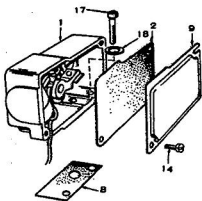

**ROPER HYDRO 16T GARDEN TRACTOR
MODEL NO. T63361RI**

IGNITION GROUP

**ROPER HYDRO 16T GARDEN TRACTOR
MODEL NO. T63361RI**

IGNITION GROUP

REF. NO.	PART NO.	PART DESCRIPTION
1	160-1158	Breaker Box Assembly
2	100A1148	*Gasket
3	503-0311	Clamp
4	160-1154	*Point Set
5	526-0003	*Flat Washer (#8)
6	312-0069	*Condenser
7	167-0188	Clip
8	100A1150	*Gasket
9	160-1149	*Cover
10	160-1151	Plunger
11	167-1462	Cable (16-3/4")
12	166-0535	Coil
13	167-1465	Cable (19")
14	815-0358	*Fan Head Screw (8-32 x 3/8")
15	167-0241	Spark Plug
16	336-2132	*Lead Assembly
17	802-0034	Socket Head Screw (1/4-20 x 3/4")
18	850-0038	Lock Washer (1/4")
19	850-0025	*Lock Washer (#8)
20	815-0405	Pan Head Screw (#8-32 x 1/2")
21	870-0221	Nut (#8-32)
22	815-0403	Pan Head Screw (#8-32 x 6/16")