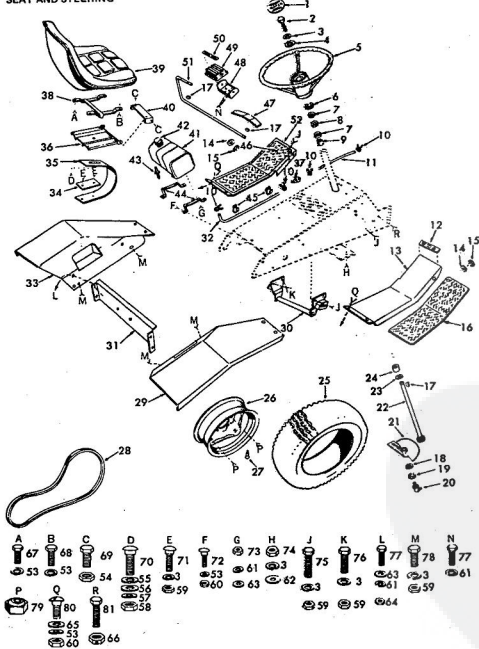

**ROPER HYDRO 16T GARDEN TRACTOR
MODEL NO. T6336IRO AND T6336IRI**

SEAT AND STEERING

**ROPER HYDRO 16T GARDEN TRACTOR
MODEL NO. T6336IRO AND T6336IRI**

SEAT AND STEERING

*STANDARD HARDWARE-PURCHASE LOCALLY