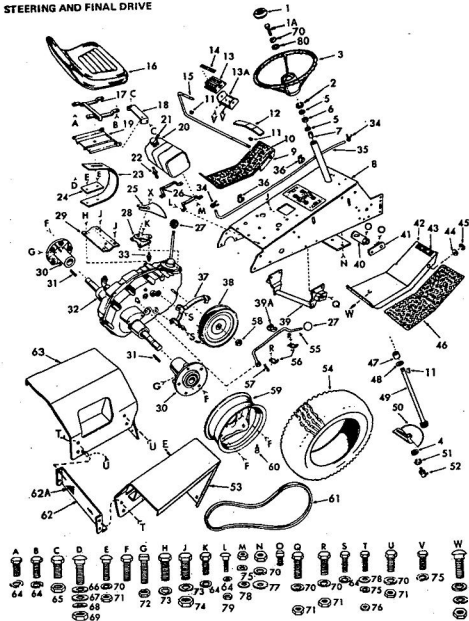

repair parts **ROPER RT-13 GARDEN TRACTOR**
MODEL NO. T32241R4

STEERING AND FINAL DRIVE