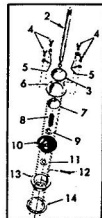

**ROPER 18T GARDEN TRACTOR
MODEL NO. T93261RO**

TRANSAXLE