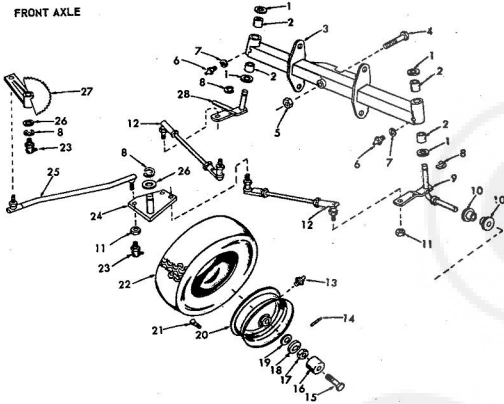

ROPER HYDRO 13 H.P. GARDEN TRACTOR—MODEL NUMBER T33241RO
SEAT AND STEERING