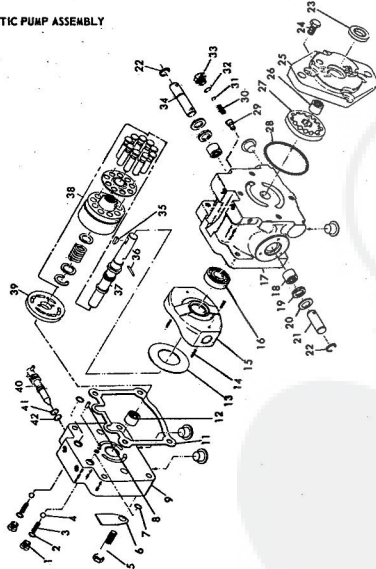

**ROPER HYDRO 16T GARDEN TRACTOR
MODEL NO. T63361RO AND T63361RI**

HYDROSTATIC PUMP ASSEMBLY

**ROPER HYDRO 16T GARDEN TRACTOR
MODEL NO. T63361RO AND T63361RI**

HYDROSTATIC PUMP ASSEMBLY

KEY NO.	PART NO.	DESCRIPTION
1	7228R	Check Valve Kit
2	7229R	Hex Head Cap Screw
3	7230R	Head Cap
4	7231R	Shaft
5	7232R	Washer
6	7233R	Pin
7	7234R	Washer
8	7235R	Pin
9	7236R	Washer
10	7237R	Pin
11	7238R	Washer
12	7239R	Pin
13	7240R	Washer
14	7241R	Pin
15	7242R	Washer
16	7243R	Pin
17	7244R	Washer
18	7245R	Pin
19	7246R	Washer
20	7247R	Pin
21	7248R	Washer
22	7249R	Pin
23	7250R	Washer
24	7251R	Pin
25	7244R	Washer
26	7245R	Pin
27	7246R	Washer
28	7247R	Pin
29	7248R	Washer
30	7249R	Pin
31	7250R	Washer
32	7251R	Pin
33	7252R	Washer
34	7253R	Pin
35	7254R	Washer
36	7255R	Pin
37	7256R	Washer
38	7257R	Pin
39	7258R	Washer
40	7259R	Pin
41	7260R	Washer
..	6344656	Complete Pump Assembly