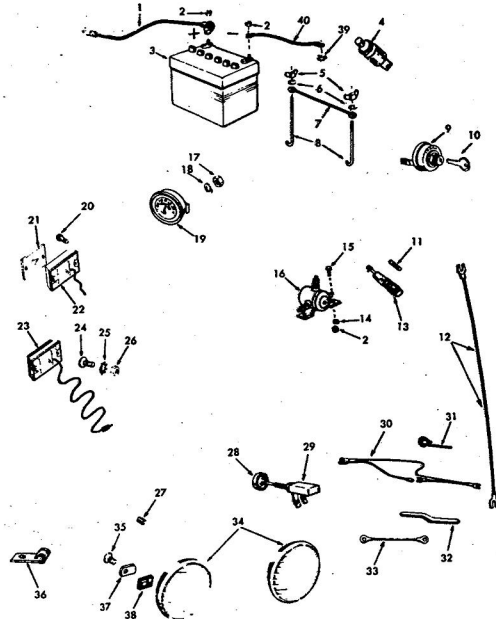

**ROPER RT-13 GARDEN TRACTOR
MODEL NO. T32241R4**

ELECTRICAL