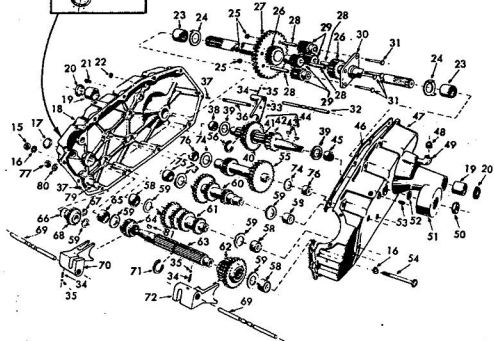

**ROPER 18T GARDEN TRACTOR
MODEL NO. T93261RO**

TRANSAXLE