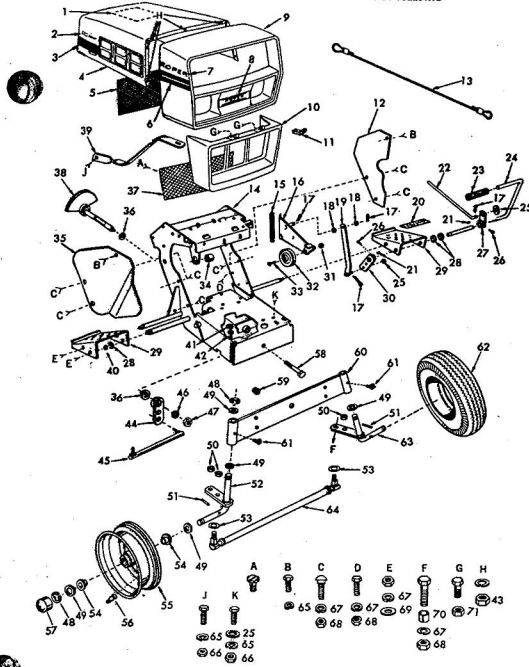

repair parts ROPER RT-10 GARDEN TRACTOR—MODEL NO. T02251R0