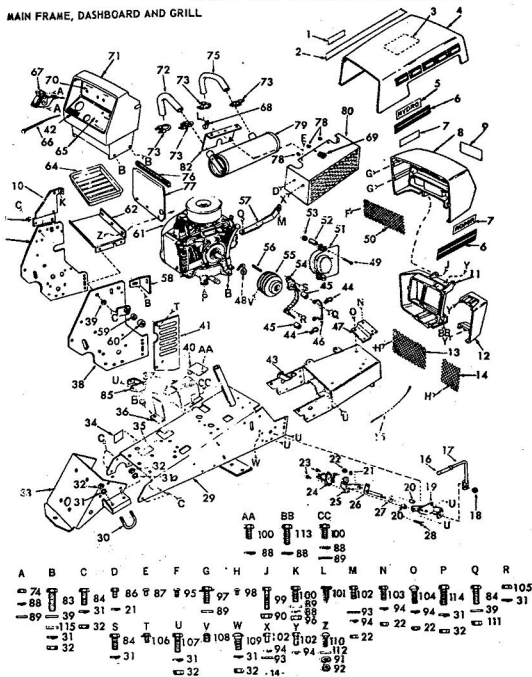

**ROPER HYDRO 16T GARDEN TRACTOR
MODEL NO. T6336IRO AND T6336IRI**

MAIN FRAME, DASHBOARD AND GRILL

**ROPER HYDRO 16T GARDEN TRACTOR
MODEL NO. T6336IRO AND T6336IRI**

MAIN FRAME, DASHBOARD AND GRILL

*STANDARD HARDWARE-PURCHASE LOCALLY