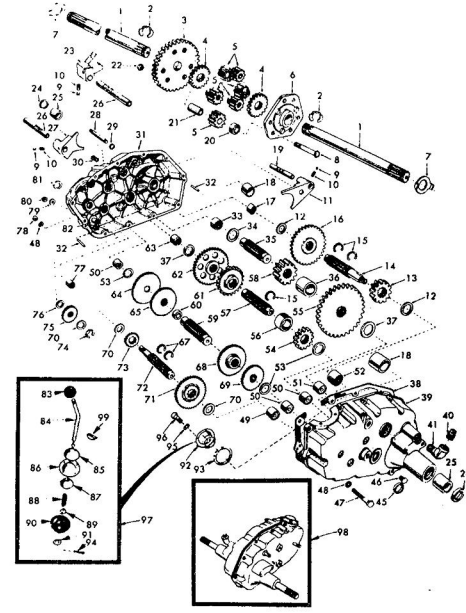

ROPER 16T GARDEN TRACTOR-MODEL NO. T6328BR

TRANSAXLE

REPAIR PARTS

ROPER 16T GARDEN TRACTOR-MODEL NO. T6328BR