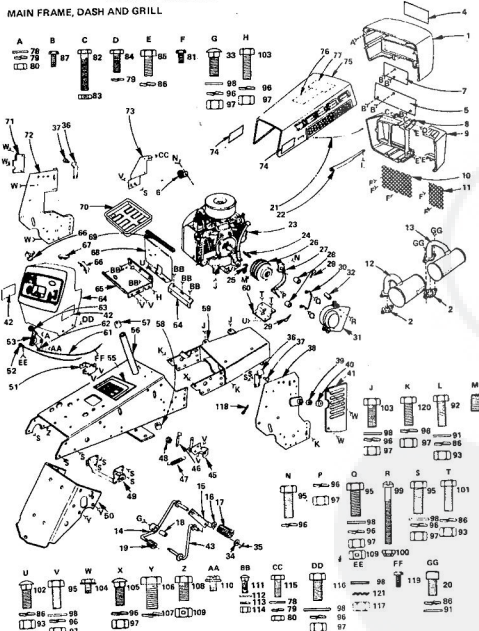

REPAIR PARTS

ROPER 18T TWIN-GARDEN TRACTOR - MODEL NO. T8328AR
MAIN FRAME, DASH AND GRILL

REPAIR PARTS

ROPER 18T TWIN-GARDEN TRACTOR - MODEL NO. T8328AR
MAIN FRAME, DASH AND GRILL

*STANDARD HARDWARE - PURCHASE LOCALLY