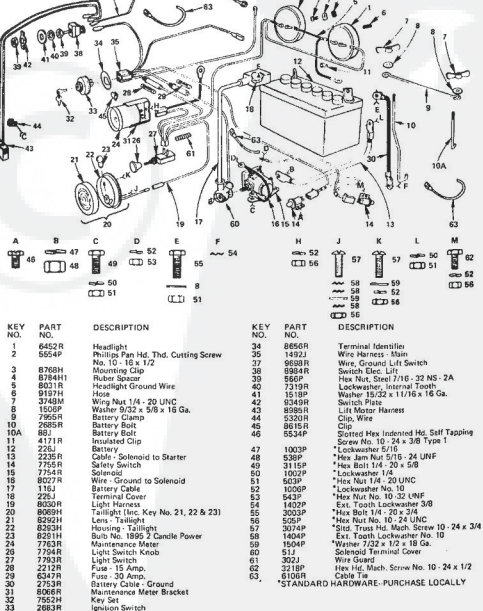

REPAIR PARTS

ELECTRICAL