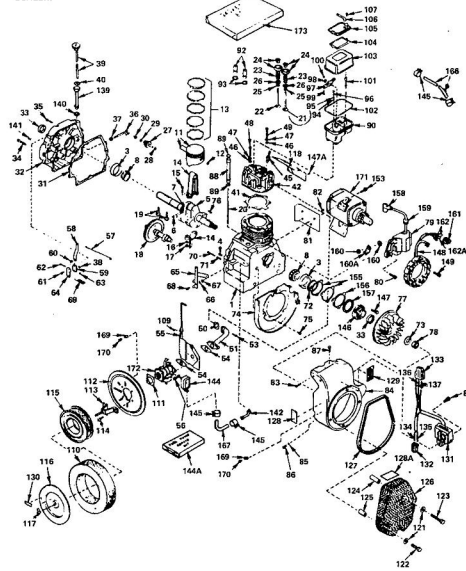

REPAIR PARTS