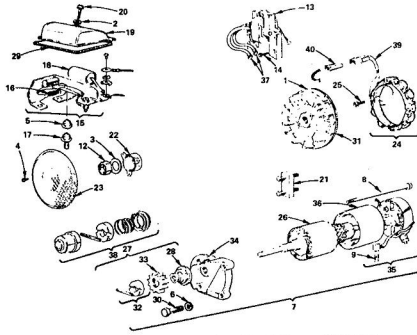

REPAIR PARTS

STARTER MOTOR GROUP