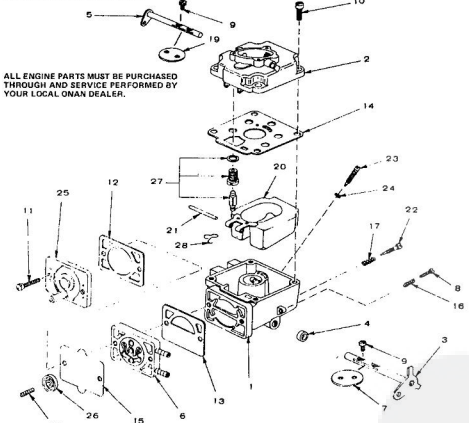

REPAIR PARTS

CARBURETOR PARTS GROUP