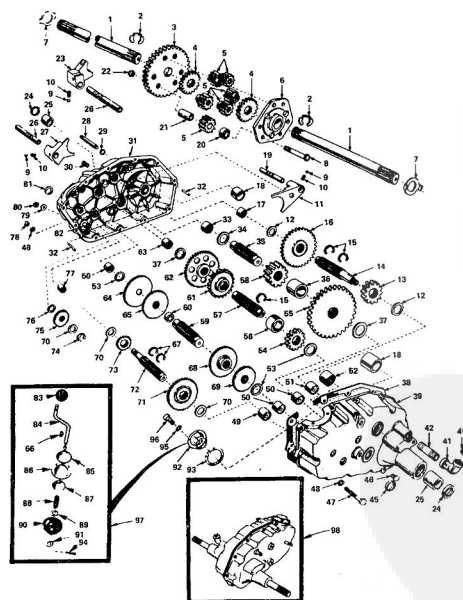

REPAIR PARTS

TRANSAXLE

REPAIR PARTS

TRANSAXLE

*STANDARD HARDWARE - PURCHASE LOCALLY