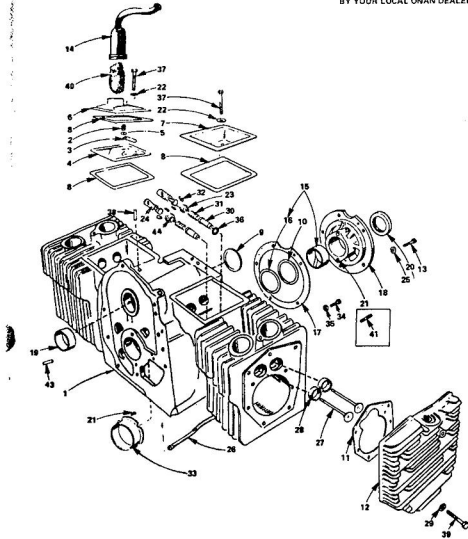

REPAIR PARTS

CYLINDER BLOCK GROUP

REPAIR PARTS

CYLINDER BLOCK GROUP

REPAIR PARTS