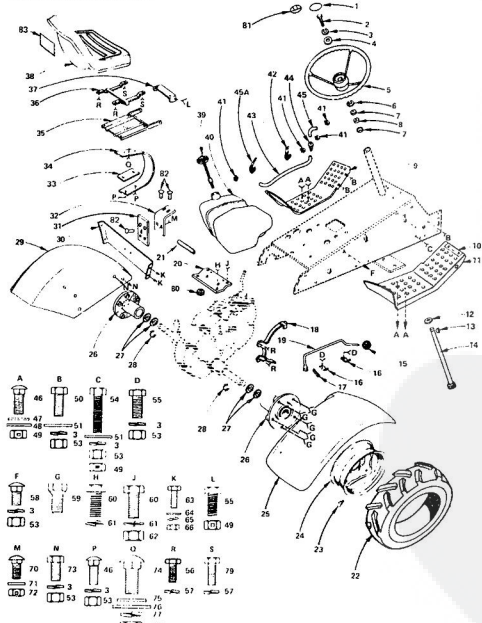

STEERING AND FINAL DRIVE

REPAIR PARTS

20T GARDEN TRACTOR-MODEL NUMBER T9328BR

STEERING AND FINAL DRIVE