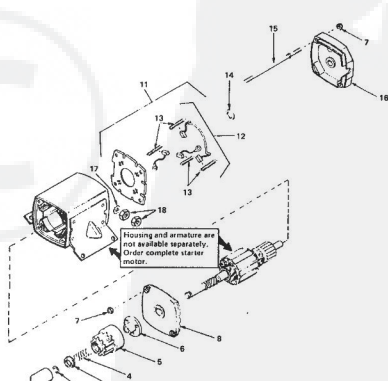

ROPER 16T GARDEN TRACTOR-MODEL NO. T6328AR
MAIN FRAME, DASH AND GRILL

REPAIR PARTS