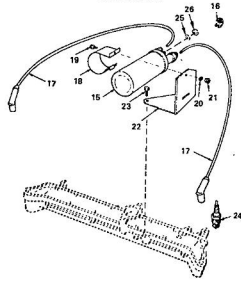

REPAIR PARTS

IGNITION AND BREAKER BOX GROUP