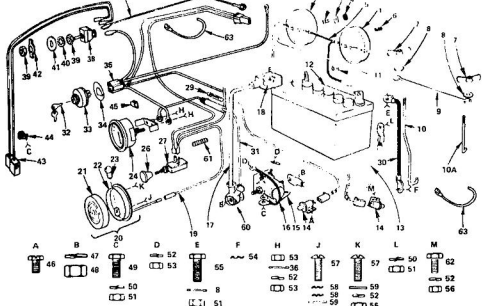

Click Here to upgrade to Unlimited Pages and Expanded Features

REPAIR PARTS

ROPER 16T GARDEN TRACTOR-MODEL NO. T6328BR

ELECTRICAL

REPAIR PARTS