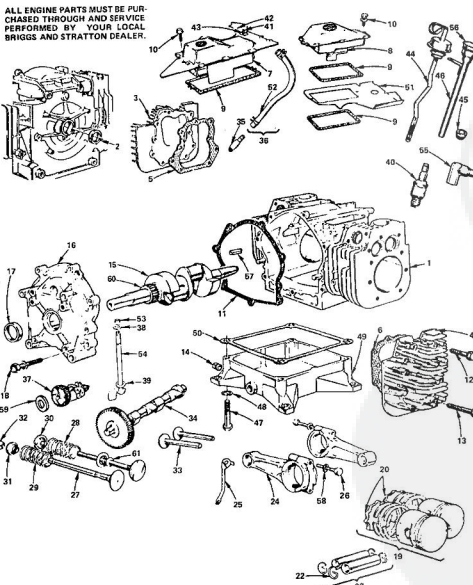

CYLINDER, CRANKSHAFT AND ENGINE BASE GROUP

REPAIR PARTS

CYLINDER, CRANKSHAFT AND ENGINE BASE GROUP

*Inc. in Gasket Set - 392778