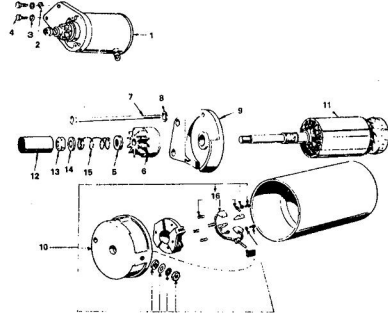

REPAIR PARTS

STARTER PARTS GROUP