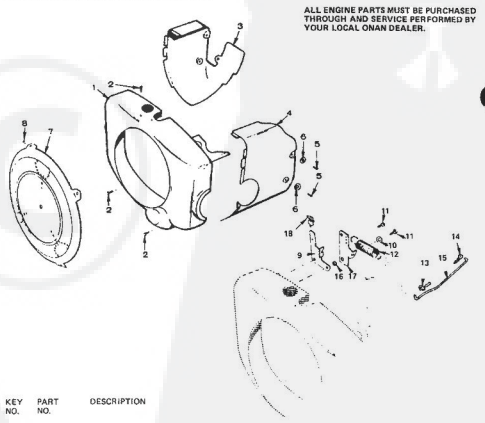

REPAIR PARTS

BLOWER HOUSING AND GOVERNOR GROUP