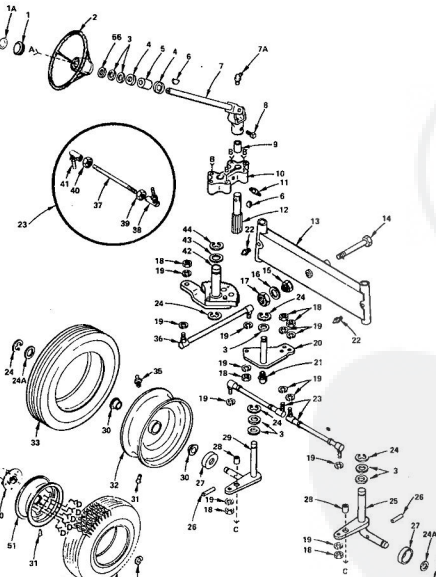

REPAIR PARTS

STEERING AND FRONT AXLE

REPAIR PARTS

STEERING AND FRONT AXLE

*STANDARD HARDWARE-PURCHASE LOCALLY