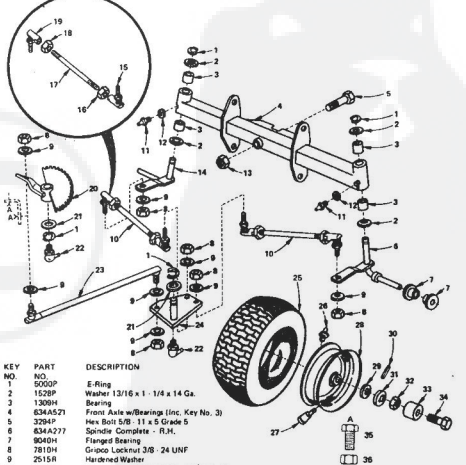

FRONT AXLE

REPAIR PARTS

ROPER 16T GARDEN TRACTOR-MODEL NO. T6328BR

TRANSAXLE

*STANDARD HARDWARE - PURCHASE LOCALLY

*STANDARD HARDWARE - PURCHASE LOCALLY