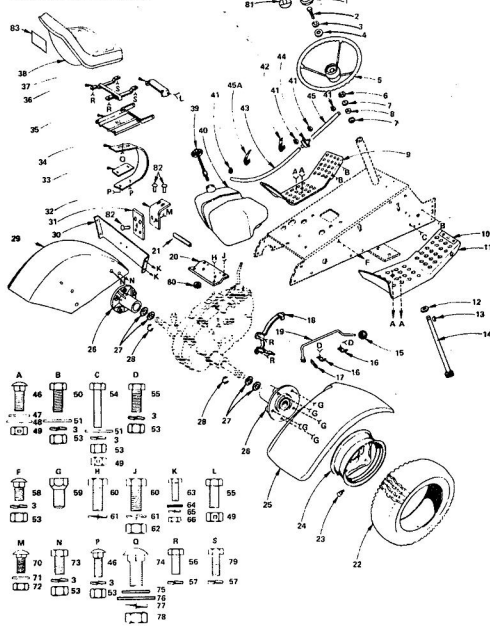

REPAIR PARTS

ROPER 18T TWIN-GARDEN TRACTOR-MODEL NO. T8328AR
STEERING AND FINAL DRIVE