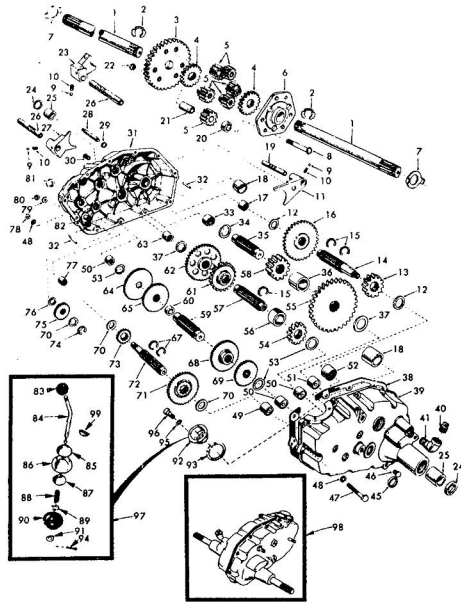

REPAIR PARTS

ROPER 16T GARDEN TRACTOR—MODEL NO. T6328AR

TRANSAXLE

REPAIR PARTS

ROPER 16T GARDEN TRACTOR—MODEL NO. T6328AR

TRANSAXLE

*STANDARD HARDWARE—PURCHASE LOCALLY

REPAIR PARTS

ROPER 16T GARDEN TRACTOR—MODEL NO. T6328AR