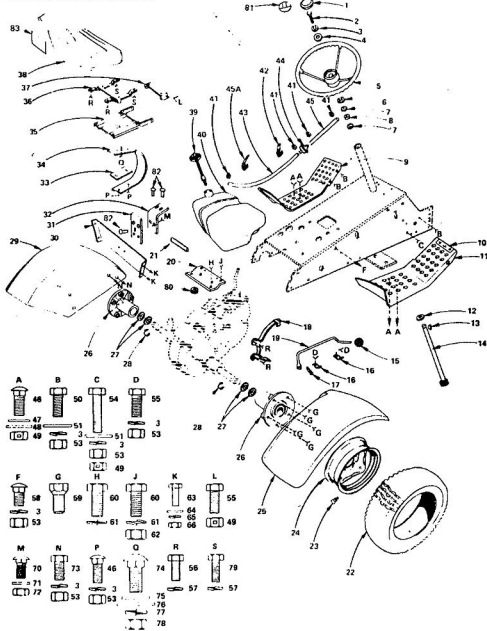

REPAIR PARTS

ROPER 16T GARDEN TRACTOR-MODEL NO. T6328BR
STEERING AND FINAL DRIVE

REPAIR PARTS

ROPER 16T GARDEN TRACTOR-MODEL NO. T6328BR
STEERING AND FINAL DRIVE

*STANDARD HARDWARE PURCHASE LOCALLY