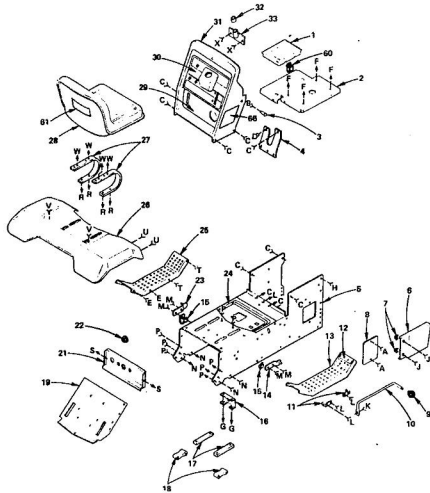

REPAIR PARTS

ROPER 14 H.P. GARDEN TRACTOR-MODEL NUMBER T4328AR
CHASSIS, FENDER & DASHBOARD