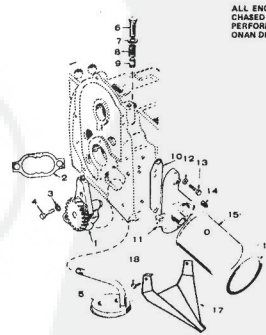

REPAIR PARTS

OIL SYSTEM GROUP