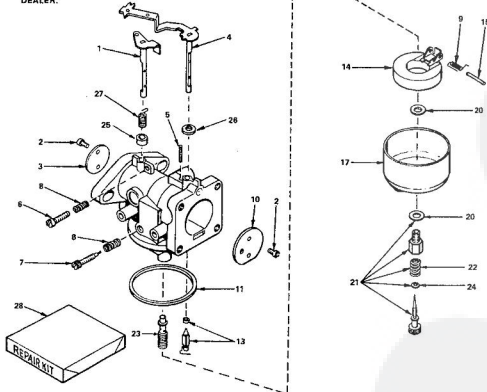

ROPER 16T GARDEN TRACTOR-MODEL NO. T6328AR
MAIN FRAME, DASH AND GRILL

REPAIR PARTS

REPAIR PARTS