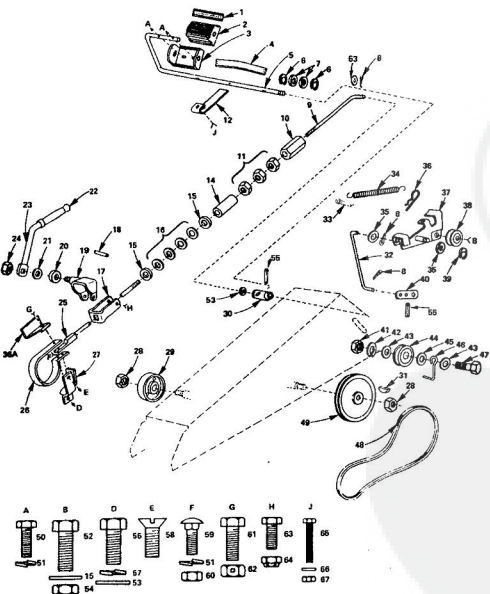

REPAIR PARTS

BRAKE AND CLUTCH