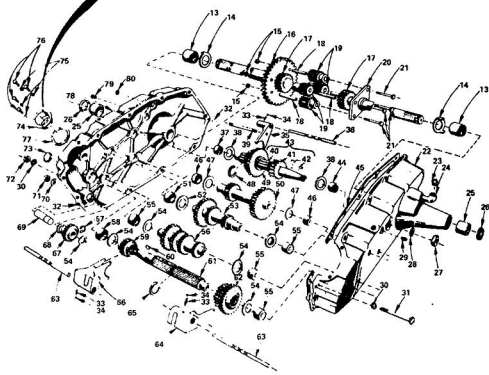

REPAIR PARTS

20T GARDEN TRACTOR-MODEL NUMBER T9329BR

TRANSAXLE