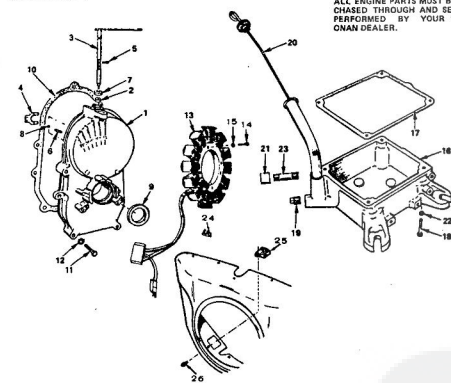

REPAIR PARTS

REPAIR PARTS

OIL BASE AND GEARCASE GROUP