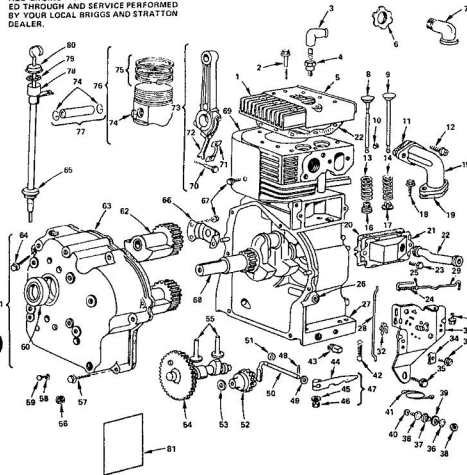

REPAIR PARTS

CYLINDER AND CRANKCASE

REPAIR PARTS

CYLINDER AND CRANKCASE

*INCLUDED IN GASKET SET 293471