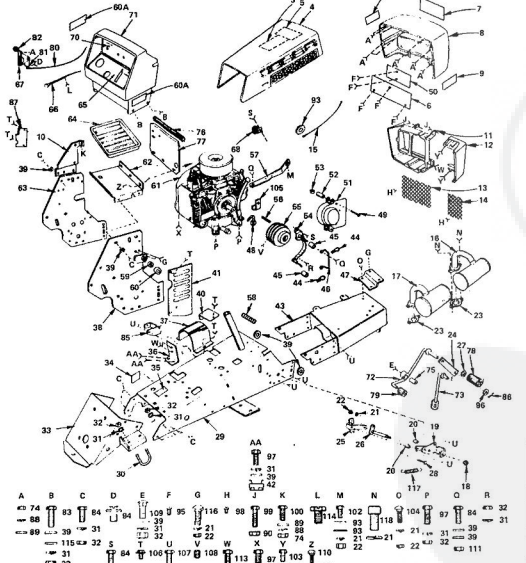

REPAIR PARTS

MAIN FRAME, DASHBOARD AND GRILL

REPAIR PARTS

MAIN FRAME, DASHBOARD AND GRILL

*STANDARD HARDWARE-PURCHASE LOCALLY