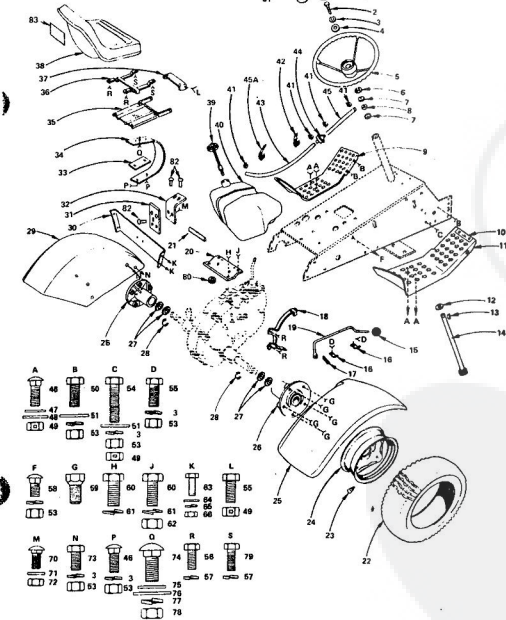

REPAIR PARTS

REPAIR PARTS

ROPER 16T GARDEN TRACTOR-MODEL NO. T6328AR
STEERING AND FINAL DRIVE

*STANDARD HARDWARE - PURCHASE LOCALLY