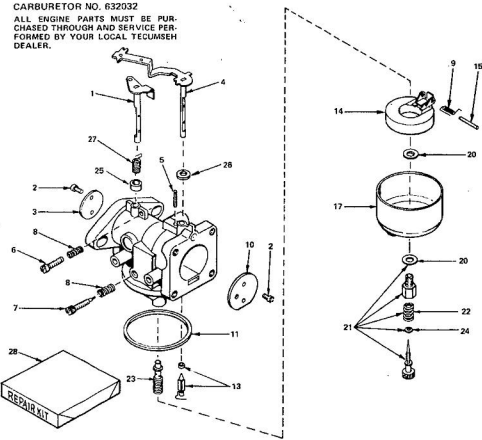

REPAIR PARTS