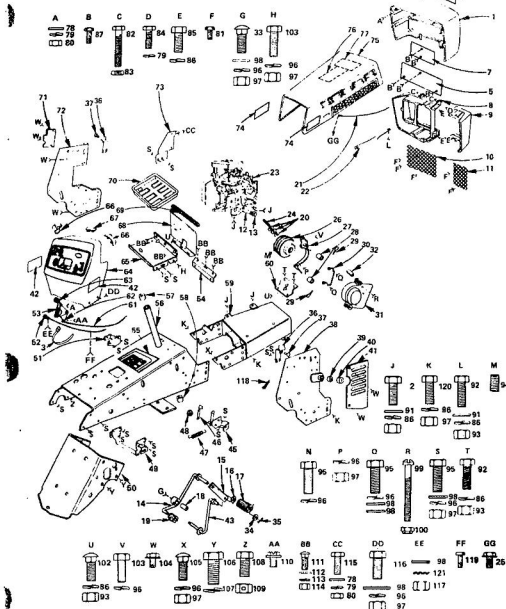

ROPER 16T GARDEN TRACTOR-MODEL NO. T6328AR
STEERING AND FINAL DRIVE

REPAIR PARTS

REPAIR PARTS

*STANDARD HARDWARE - PURCHASE LOCALLY