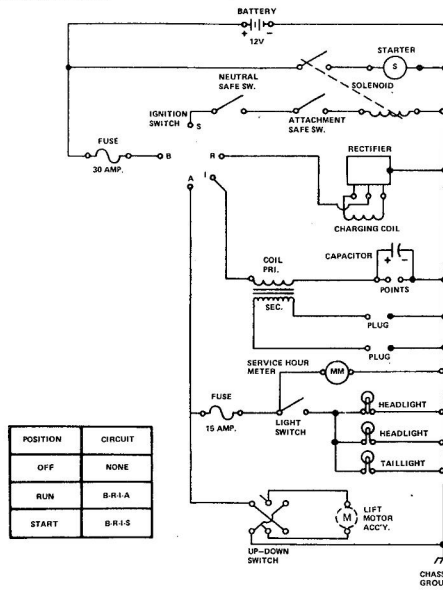

REPAIR PARTS

SCHEMATIC DIAGRAM