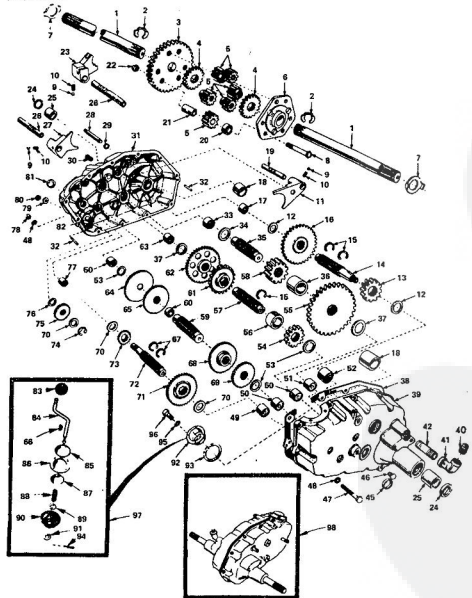

REPAIR PARTS

TRANSAXLE ROPER 11 H.P. GARDEN TRACTOR-MODEL NUMBER T1228AR

REPAIR PARTS

TRANSAXLE ROPER 11 H.P. GARDEN TRACTOR-MODEL NUMBER T1228AR