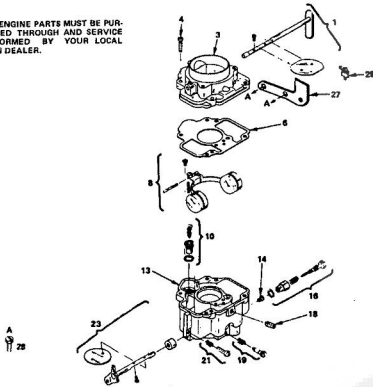

REPAIR PARTS

CARBURETOR PARTS GROUP