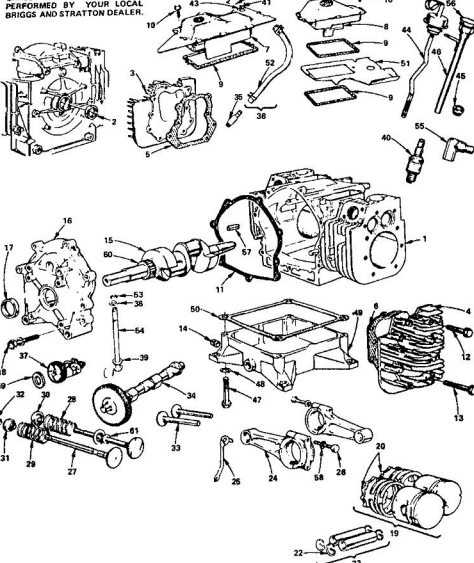

REPAIR PARTS

CYLINDER, CRANKSHAFT AND ENGINE BASE GROUP

REPAIR PARTS

CYLINDER, CRANKSHAFT AND ENGINE BASE GROUP

*Inc. in Gasket Set - 392378