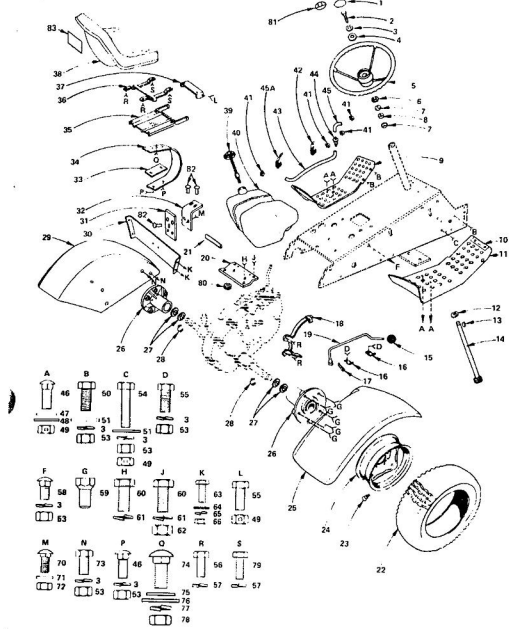

20T GARDEN TRACTOR-MODEL NO. T9329AR
BRAKE AND CLUTCH

REPAIR PARTS

20T GARDEN TRACTOR-MODEL NO. T9329AR
STEERING AND FINAL DRIVE