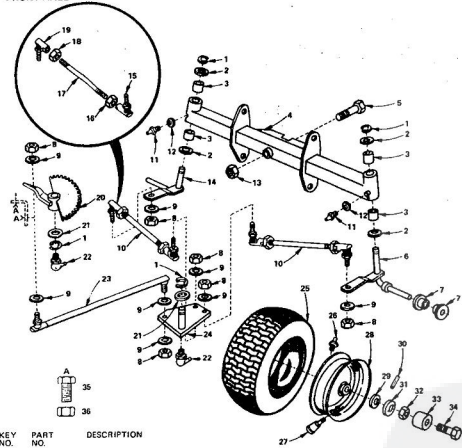

20T GARDEN TRACTOR-MODEL NUMBER T9329BR

FRONT AXLE