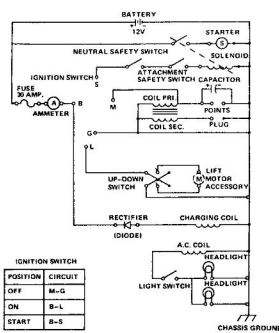

REPAIR PARTS

ELECTRICAL

POSITION	CIRCUIT
OFF	M-C
ON	B-L
START	B-S

*STANDARD HARDWARE - PURCHASE LOCALLY