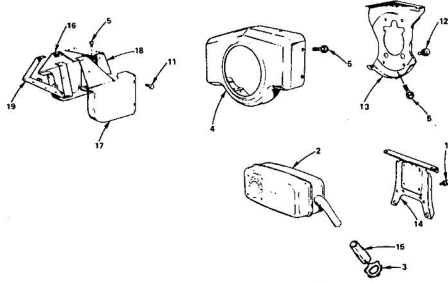

REPAIR PARTS

MUFFLER, AIR GUIDE AND HOUSING GROUP

KEY NO.	PART NO.	DESCRIPTION	KEY NO.	PART NO.	DESCRIPTION
1	93643	Screw - Sems	13	392934	Back Plate As'y.
2	392999	Muffler - Exhaust	14	222776	Bracket - Muffler
3	91547	Locknut - Muffler	15	231462	Connector - Muffler
4	392681	Housing - Blower	16	392981	Cover As'y. - Air
5	93198	Screw - Sems	17	392982	Cover As'y. - Air
11	93976	Screw - Hex Hd. (Back Plate to Cylinder)	18	393025	Rear Insert As'y.
12	93777	Screw - Hex Hd. (Back Plate to Cylinder)	19	222775	Frame - Air Guide