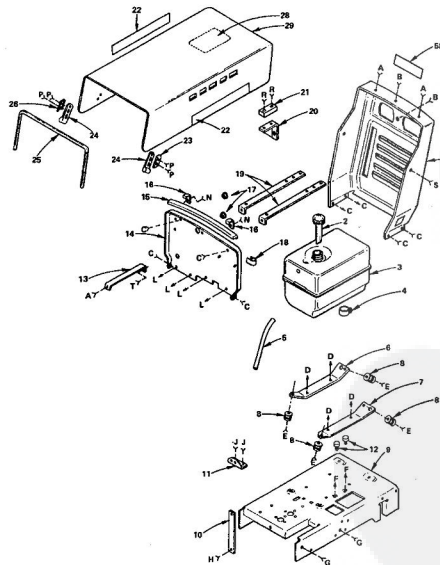

REPAIR PARTS

ROPER 14 H.P. GARDEN TRACTOR-MODEL NUMBER T4328AR
ENGINE MOUNT, HOOD & GRILL

REPAIR PARTS

ROPER 14 H.P. GARDEN TRACTOR-MODEL NUMBER T4328AR
ENGINE MOUNT, HOOD & GRILL