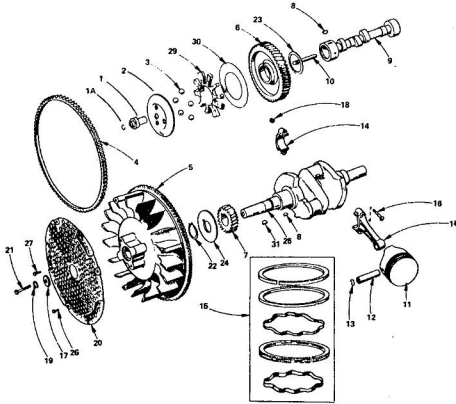

REPAIR PARTS

ROPER 18T TWIN-GARDEN TRACTOR-MODEL NO. T832BAR
ONAN ENGINE-MODEL NO. B48M-GAO18/3417A