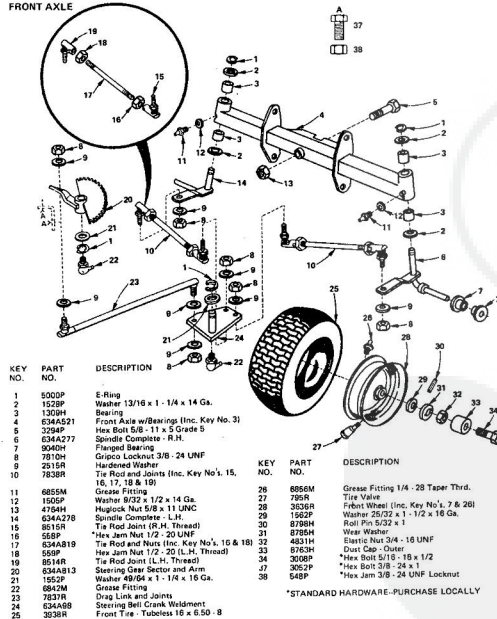

REPAIR PARTS

FRONT AXLE

*STANDARD HARDWARE-PURCHASE LOCALLY