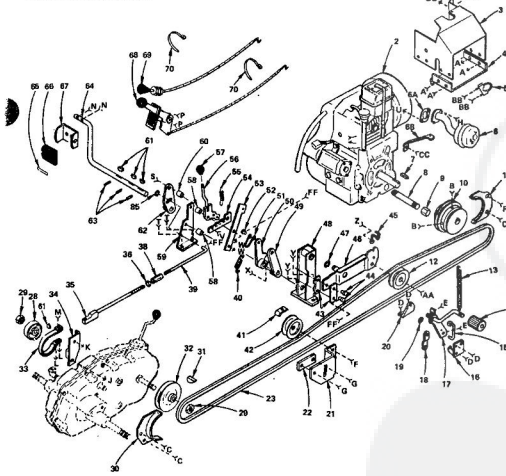

REPAIR PARTS

STEERING AND FRONT AXLE

REPAIR PARTS

CLUTCH-BRAKE & DRIVE

REPAIR PARTS

CLUTCH-BRAKE & DRIVE