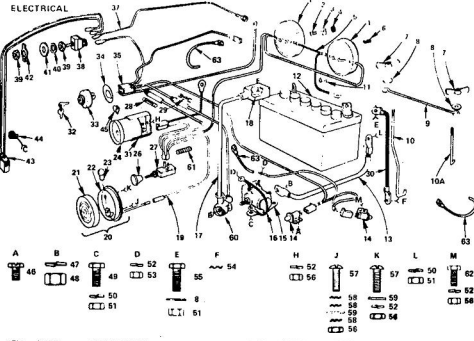

REPAIR PARTS

20T GARDEN TRACTOR-MODEL NO. T9329AR