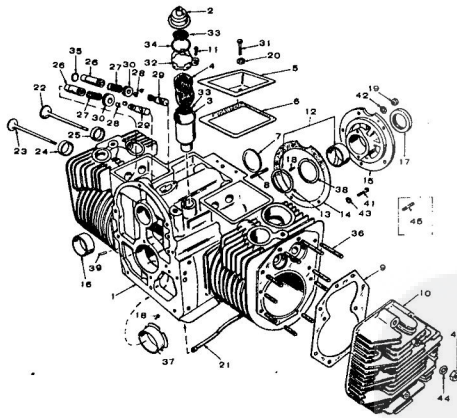

REPAIR PARTS

CYLINDER BLOCK GROUP

REPAIR PARTS

CYLINDER BLOCK GROUP

SERVICE KITS AND MISCELLANEOUS