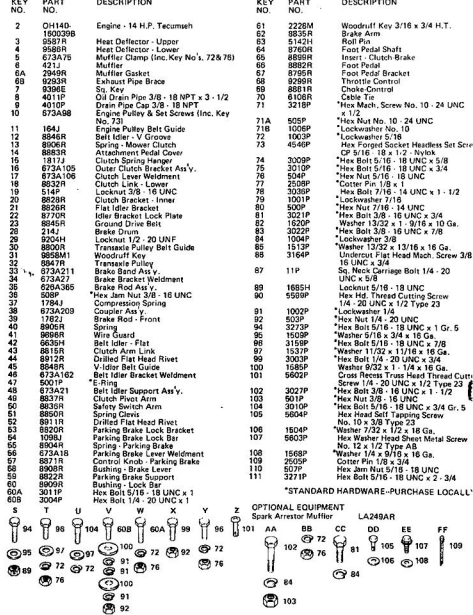

REPAIR PARTS

CLUTCH-BRAKE & DRIVE