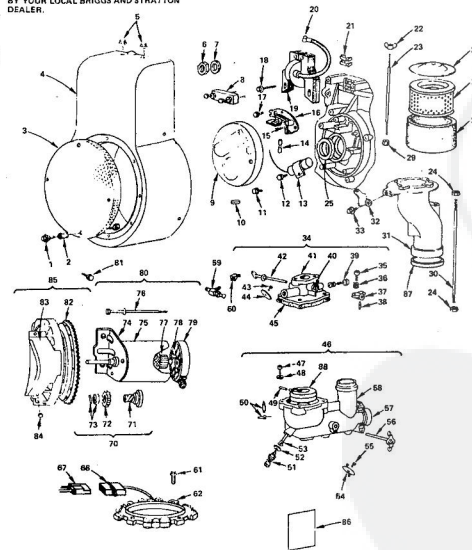

REPAIR PARTS

STARTER, FLYWHEEL & CARBURETOR GROUP

REPAIR PARTS

STARTER, FLYWHEEL & CARBURETOR GROUP

*INCLUDED IN GASKET SET NO. 293421

*INCLUDED IN CARBURETOR OVERHAUL KIT 391071