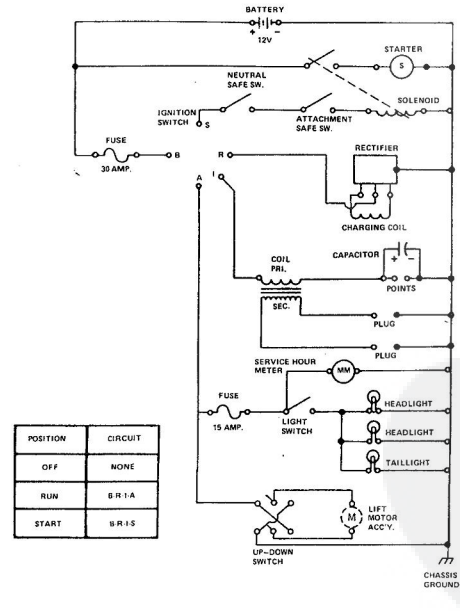

REPAIR PARTS

BRAKE AND CLUTCH

REPAIR PARTS

SCHEMATIC DIAGRAM