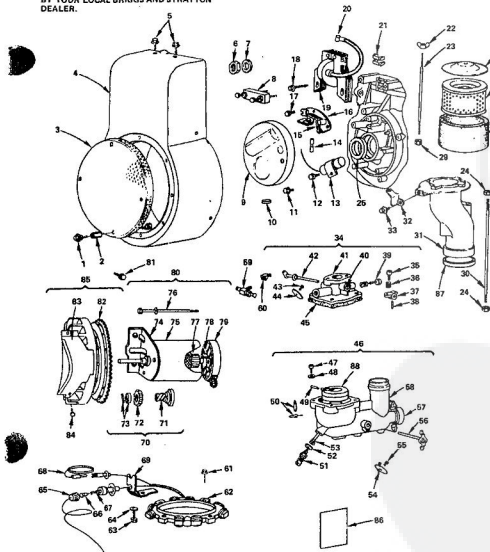

REPAIR PARTS

CYLINDER AND CRANKCASE

REPAIR PARTS

STARTER, FLYWHEEL & CARBURETOR GROUP