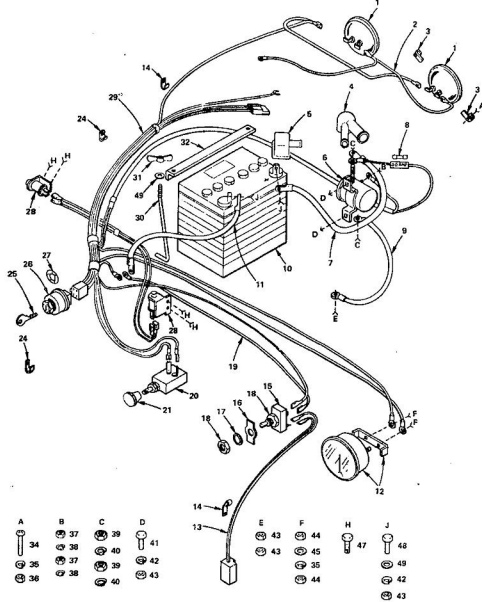

REPAIR PARTS

ELECTRICAL