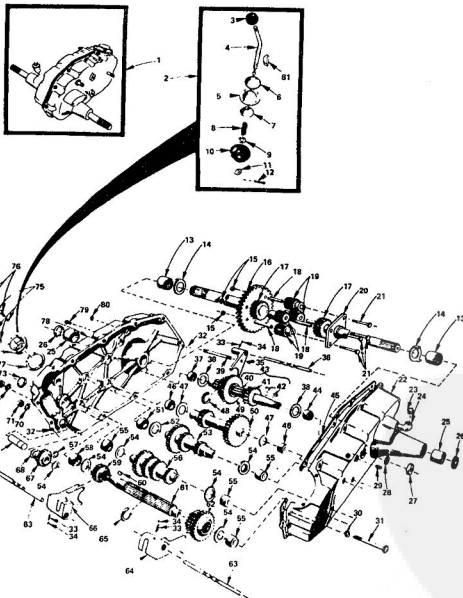

REPAIR PARTS

20T GARDEN TRACTOR-MODEL NO. T9329AR

TRANSAXLE

REPAIR PARTS

20T GARDEN TRACTOR-MODEL NO. T9329AR

TRANSAXLE