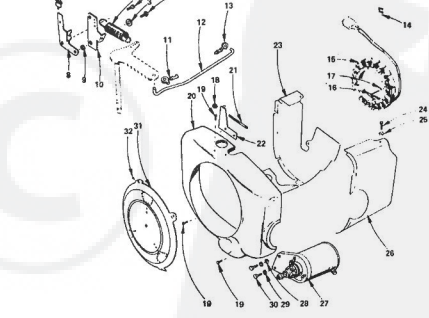

REPAIR PARTS

ROPER 18T TWIN-GARDEN TRACTOR-MODEL NO. T8328AR

ALL ENGINE PARTS MUST BE PURCHASED THROUGH AND SERVICE PERFORMED BY YOUR LOCAL ONAN DEALER.