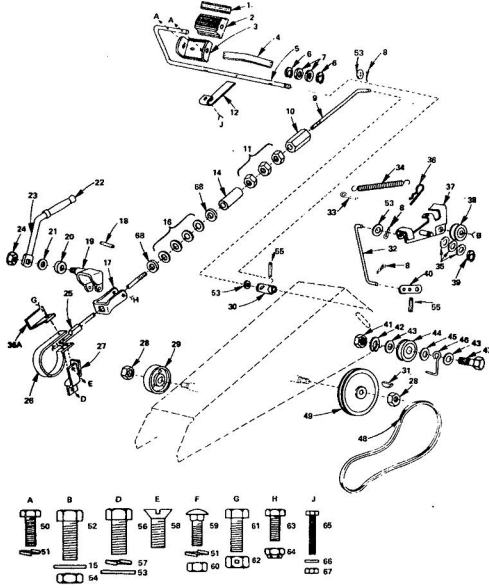

REPAIR PARTS

BRAKE AND CLUTCH