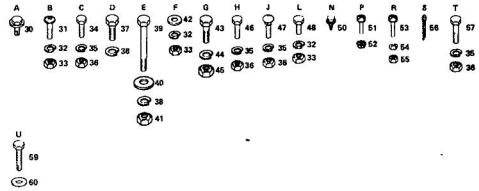

REPAIR PARTS

ENGINE MOUNT, HOOD & GRILL

*STANDARD HARDWARE-PURCHASE LOCALLY