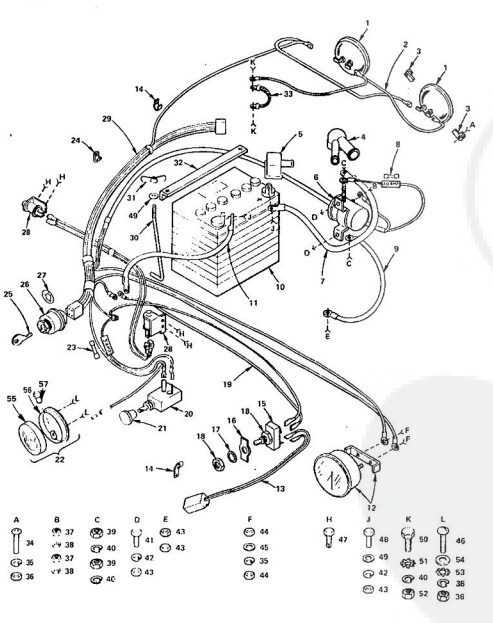

REPAIR PARTS

ELECTRICAL