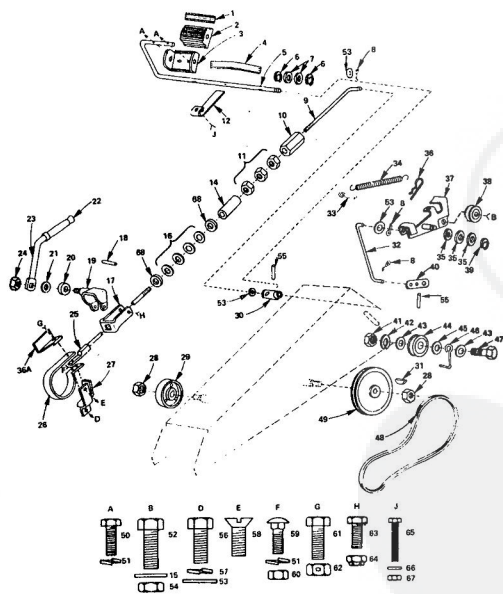

REPAIR PARTS