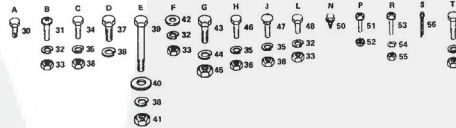

REPAIR PARTS

ROPER 14 H.P. GARDEN TRACTOR-MODEL NUMBER T4328AR
CHASSIS, FENDER & DASHBOARD

REPAIR PARTS

ROPER 14 H.P. GARDEN TRACTOR-MODEL NUMBER T4328AR
CHASSIS, FENDER & DASHBOARD

REPAIR PARTS

ROPER 14 H.P. GARDEN TRACTOR-MODEL NUMBER T4328AR
ENGINE MOUNT, HOOD & GRILL

REPAIR PARTS

ROPER 14 H.P. GARDEN TRACTOR-MODEL NUMBER T4328AR
ENGINE MOUNT, HOOD & GRILL