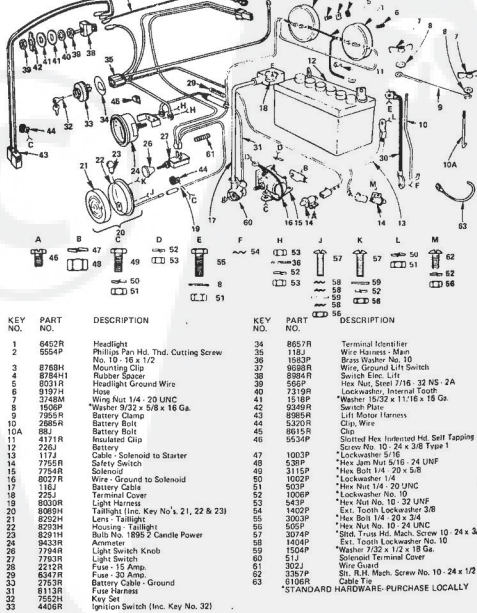

ELECTRICAL

*STANDARD HARDWARE-PURCHASE LOCALLY