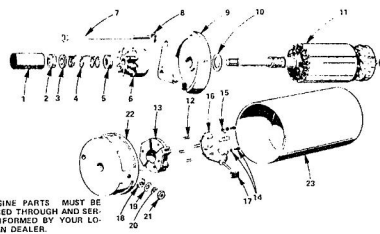

REPAIR PARTS

STARTER PARTS GROUP