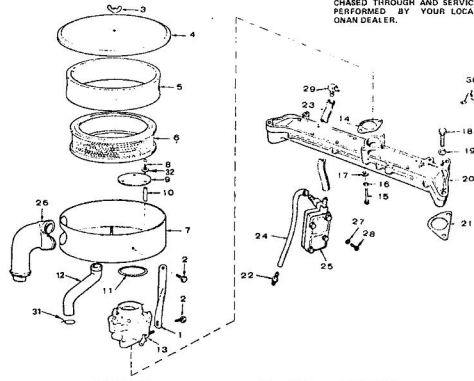

REPAIR PARTS

FUEL SYSTEM GROUP