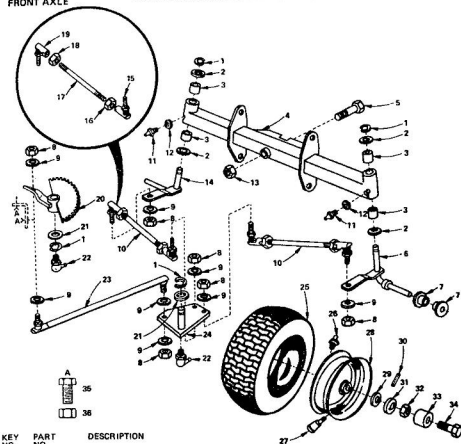

REPAIR PARTS

20T GARDEN TRACTOR-MODEL NO. T9329AR