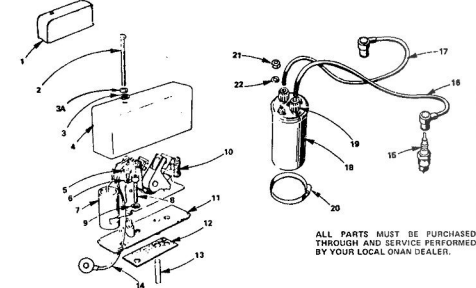

REPAIR PARTS

IGNITION GROUP