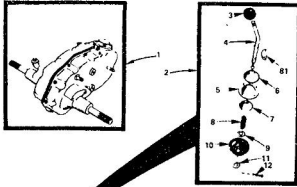

REPAIR PARTS

20T GARDEN TRACTOR-MODEL NUMBER T9329BR

TRANSAXLE