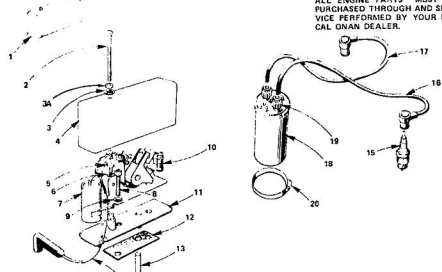

Click Here to upgrade to Unlimited Pages and Expanded Features

REPAIR PARTS

IGNITION GROUP