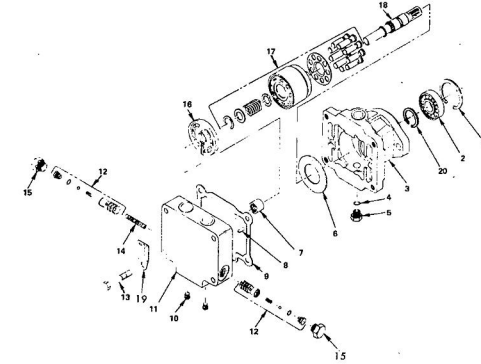

REPAIR PARTS

HYDROSTATIC MOTOR ASSEMBLY