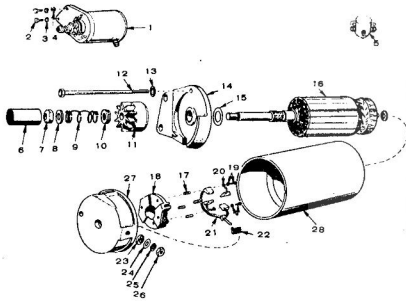

REPAIR PARTS

STARTER GROUP