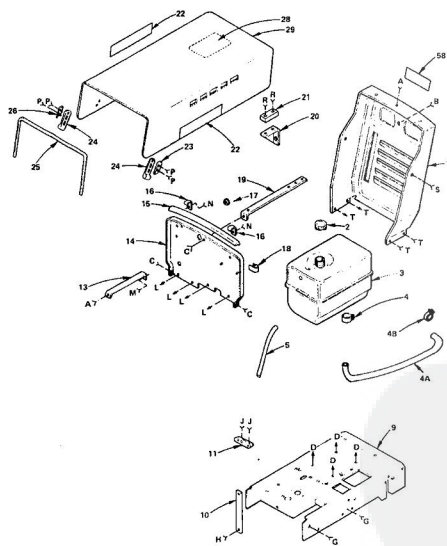

ROPER 11 H.P. GARDEN TRACTOR-MODEL NUMBER T1228AR
CHASSIS, FENDER & DASHBOARD

REPAIR PARTS

ROPER 11 H.P. GARDEN TRACTOR-MODEL NUMBER T1228BR
ENGINE MOUNT, HOOD & GRILL