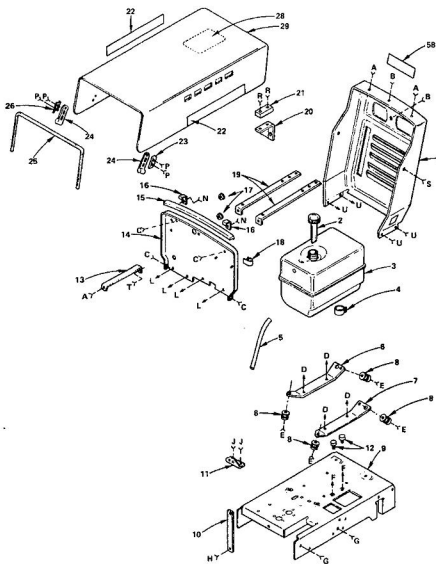

REPAIR PARTS

ENGINE MOUNT, HOOD & GRILL