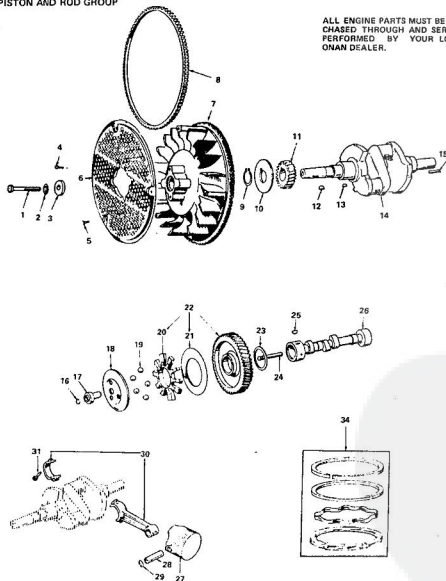

REPAIR PARTS