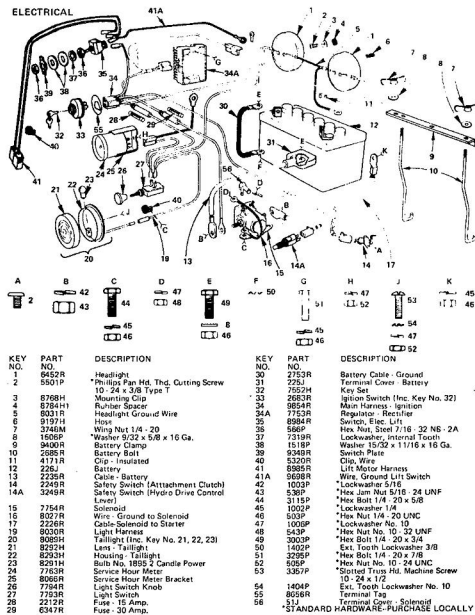

REPAIR PARTS

ELECTRICAL