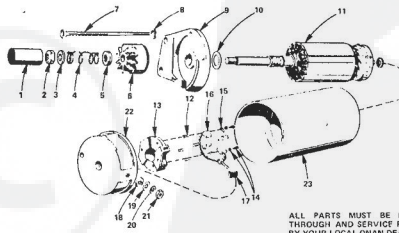

REPAIR PARTS

STARTER PARTS GROUP