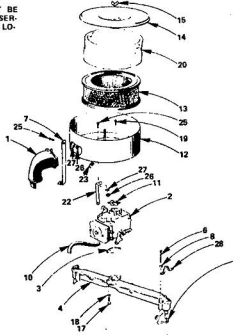

REPAIR PARTS

FUEL SYSTEM GROUP