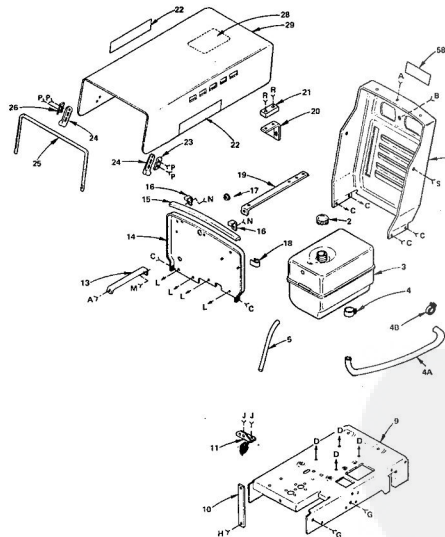

REPAIR PARTS

ROPER 11 H.P. GARDEN TRACTOR-MODEL NUMBER T1228AR
ENGINE MOUNT, HOOD & GRILL

REPAIR PARTS

ROPER 11 H.P. GARDEN TRACTOR-MODEL NUMBER T1228AR
ENGINE MOUNT, HOOD & GRILL