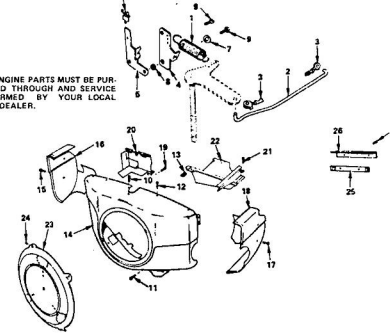

REPAIR PARTS

GOVERNOR AND AIR HOUSING GROUP