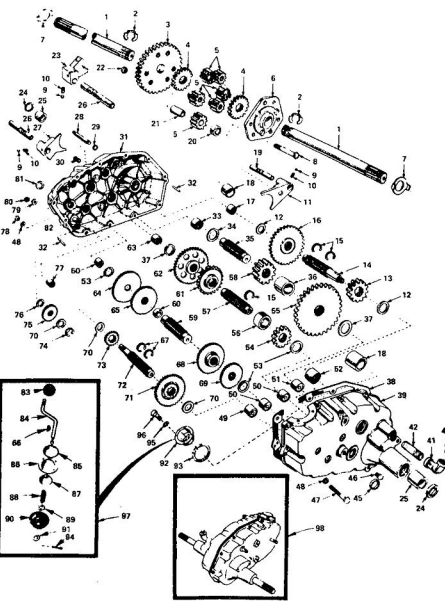

REPAIR PARTS

TRANSAXLE