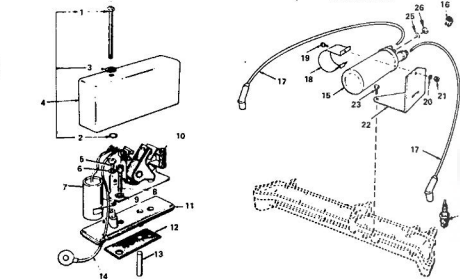

REPAIR PARTS

IGNITION AND BREAKER BOX GROUP