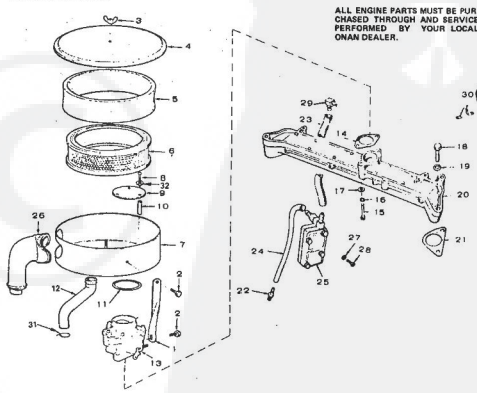

REPAIR PARTS

FUEL SYSTEM GROUP