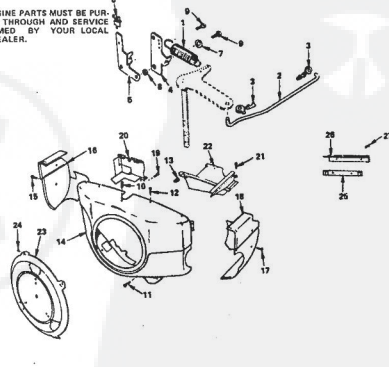

REPAIR PARTS

GOVERNOR AND AIR HOUSING GROUP