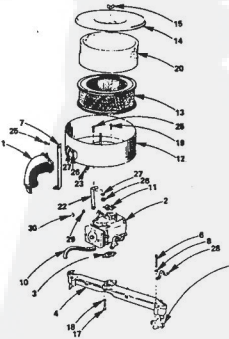

REPAIR PARTS

FUEL SYSTEM GROUP