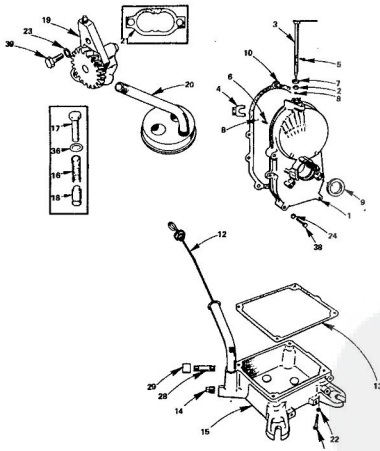

REPAIR PARTS

ROPER 18T TWIN-GARDEN TRACTOR-MODEL NO. T832BAR
ONAN ENGINE-MODEL NO. B48M-GAO18/3417A

GEAR COVER, OIL BASE AND
OIL PUMP GROUP