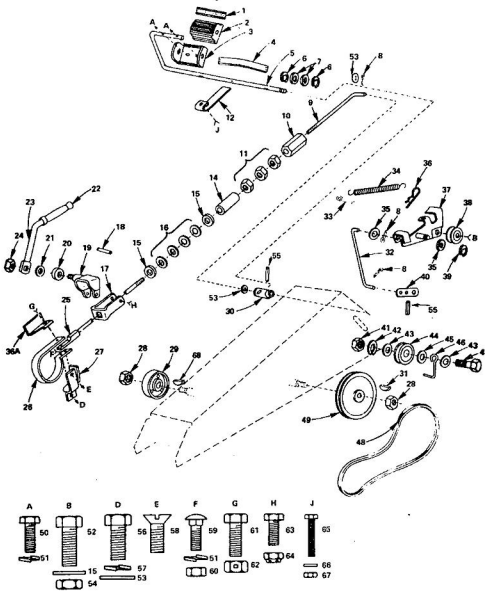

REPAIR PARTS

ROPER 16T GARDEN TRACTOR-MODEL NO. T6328AR

BRAKE AND CLUTCH

REPAIR PARTS

ROPER 16T GARDEN TRACTOR-MODEL NO. T6328AR

BRAKE AND CLUTCH

*STANDARD HARDWARE-PURCHASE LOCALLY

REPAIR PARTS

16T GARDEN TRACTOR-MODEL NO. T6328AR