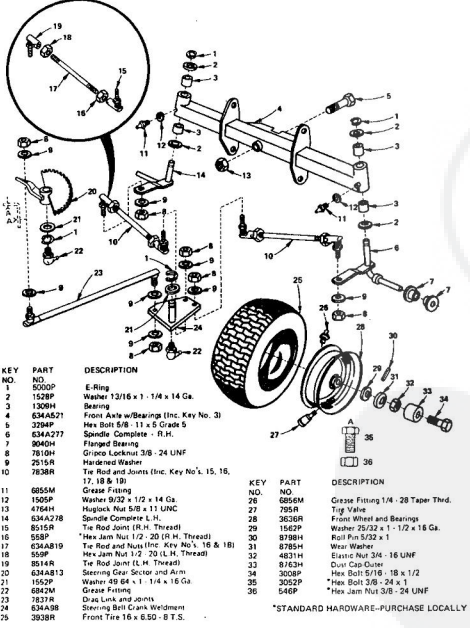

REPAIR PARTS

ROPER 16T GARDEN TRACTOR—MODEL NO. T6328AR

TRANSAXLE

REPAIR PARTS

ROPER 16T GARDEN TRACTOR—MODEL NO. T6328AR

TRANSAXLE

*STANDARD HARDWARE—PURCHASE LOCALLY

REPAIR PARTS

ROPER 16T GARDEN TRACTOR—MODEL NO. T6328AR

FRONT AXLE

REPAIR PARTS

STARTER MOTOR GROUP

*STANDARD HARDWARE—PURCHASE LOCALLY