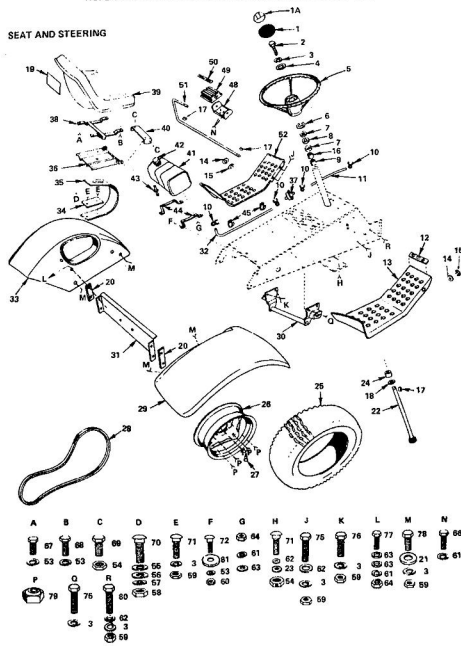

REPAIR PARTS

SEAT AND STEERING

REPAIR PARTS

SEAT AND STEERING

*STANDARD HARDWARE-PURCHASE LOCALLY