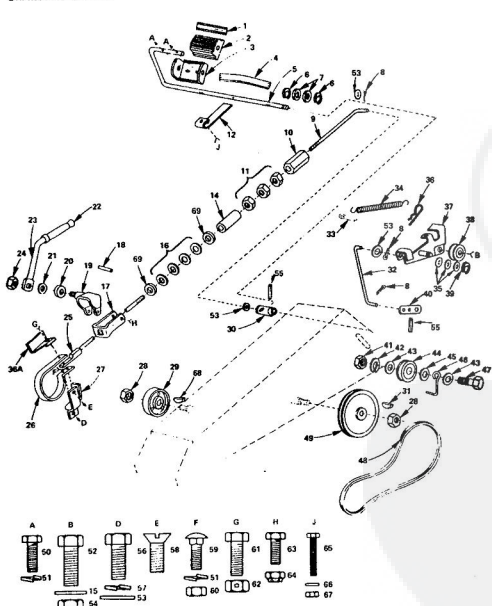

REPAIR PARTS

ROPER 16T GARDEN TRACTOR-MODEL NO. T6328BR
BRAKE AND CLUTCH

REPAIR PARTS

ROPER 16T GARDEN TRACTOR-MODEL NO. T6328BR
BRAKE AND CLUTCH

*STANDARD HARDWARE PURCHASE LOCALLY