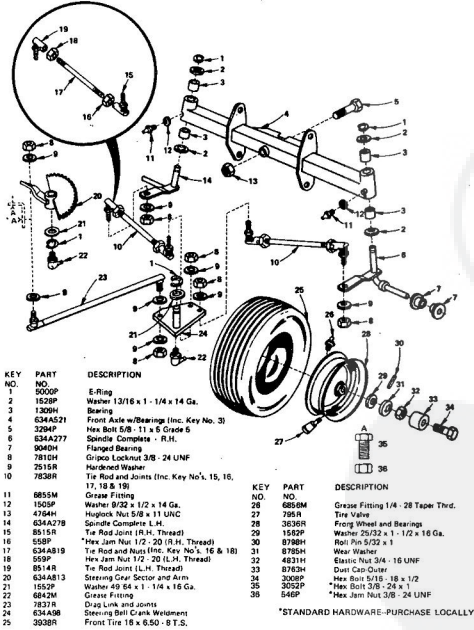

REPAIR PARTS

FRONT AXLE