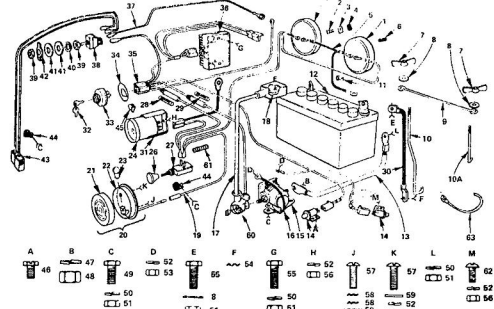

REPAIR PARTS

ELECTRICAL

REPAIR PARTS

ROPER 18T TWIN-GARDEN TRACTOR-MODEL NO. T8328AR