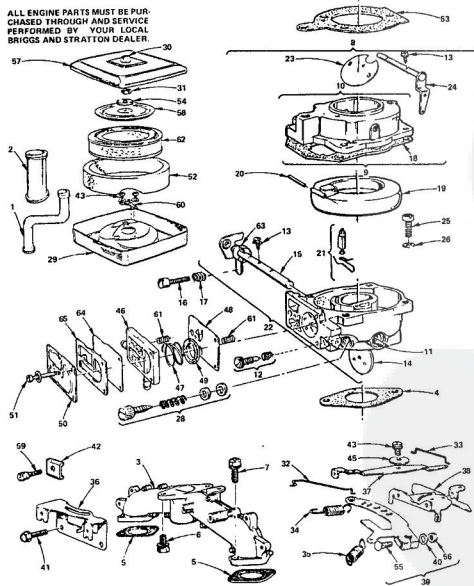

REPAIR PARTS

AIR CLEANER-CARBURETOR GROUP

REPAIR PARTS

AIR CLEANER-CARBURETOR GROUP