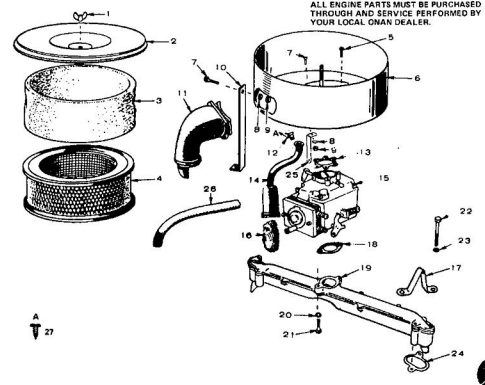

REPAIR PARTS

FUEL SYSTEM GROUP