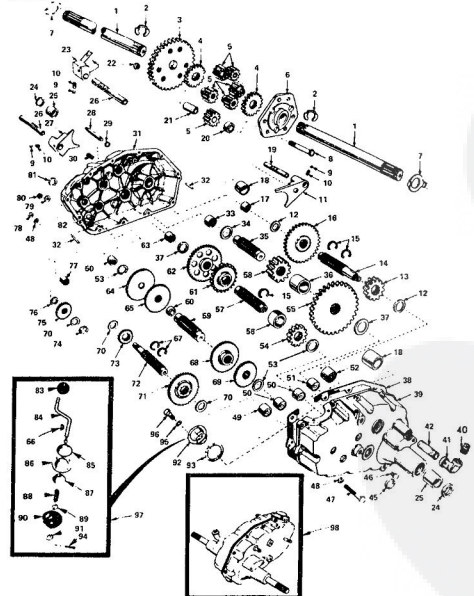

REPAIR PARTS

TRANSAXLE

REPAIR PARTS

TRANSAXLE

*STANDARD HARDWARE - PURCHASE LOCALLY