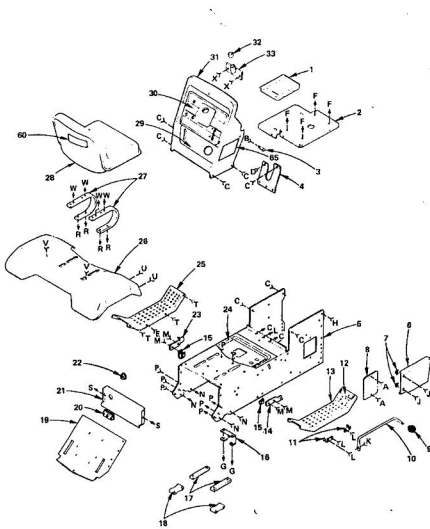

REPAIR PARTS

REPAIR PARTS