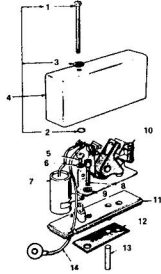

REPAIR PARTS

IGNITION AND BREAKER BOX GROUP