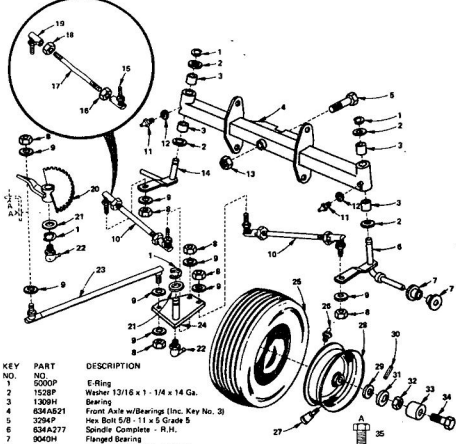

REPAIR PARTS

FRONT AXLE