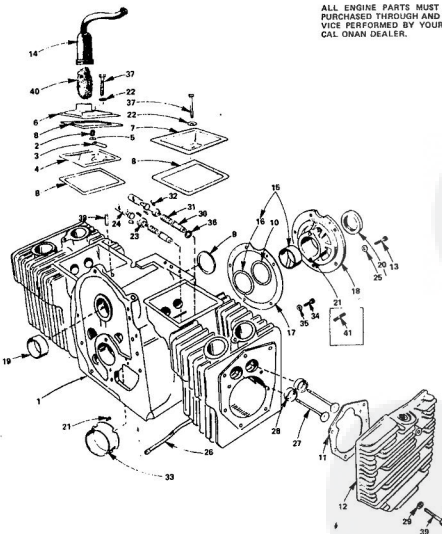

REPAIR PARTS

CYLINDER BLOCK GROUP

REPAIR PARTS

CYLINDER BLOCK GROUP