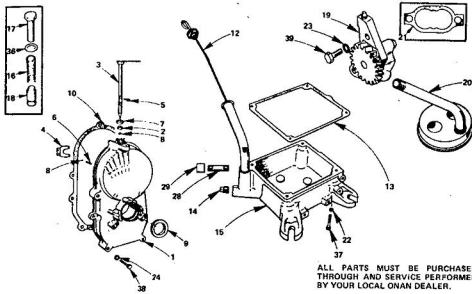

Click Here to upgrade to Unlimited Pages and Expanded Features

REPAIR PARTS

GEAR COVER, OIL BASE AND OIL PUMP GROUP