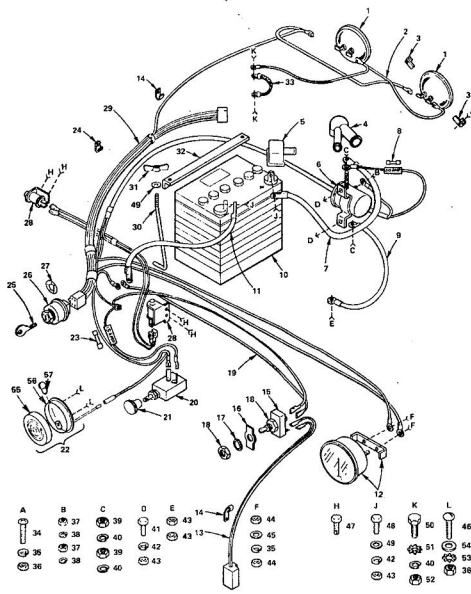

REPAIR PARTS

ELECTRICAL