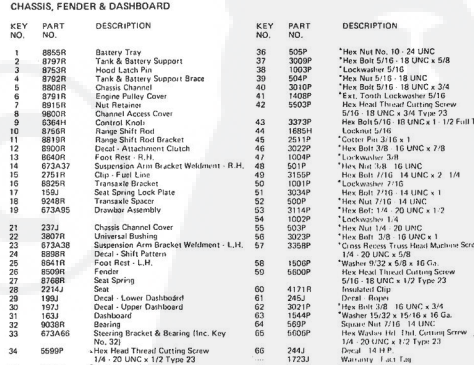

REPAIR PARTS

KEY NO.	PART NO.	DESCRIPTION	KEY NO.	PART NO.	DESCRIPTION																											
34	35	36	37	38	39	40	41	42	43	44	45	46	47	48	49	50	51	52	53	54	55	56	57	58	59	60	61	62	63	64	65	66