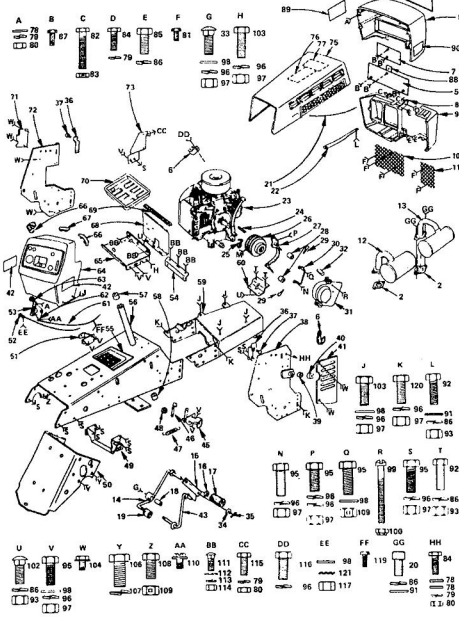

REPAIR PARTS

MAIN FRAME, DASH AND GRILL

REPAIR PARTS

MAIN FRAME, DASH AND GRILL