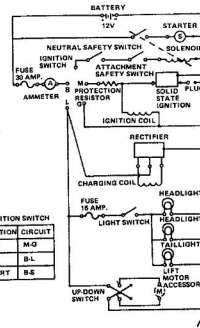

REPAIR PARTS

ELECTRICAL