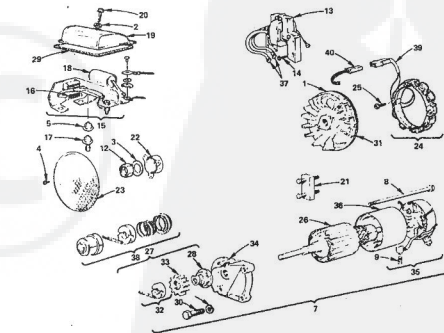

REPAIR PARTS

STARTER MOTOR GROUP

*STANDARD HARDWARE—PURCHASE LOCALLY