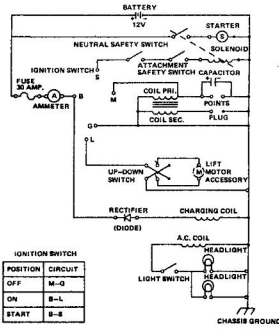

REPAIR PARTS

ELECTRICAL ROPER 11 H.P. GARDEN TRACTOR-MODEL NUMBER T1228AR