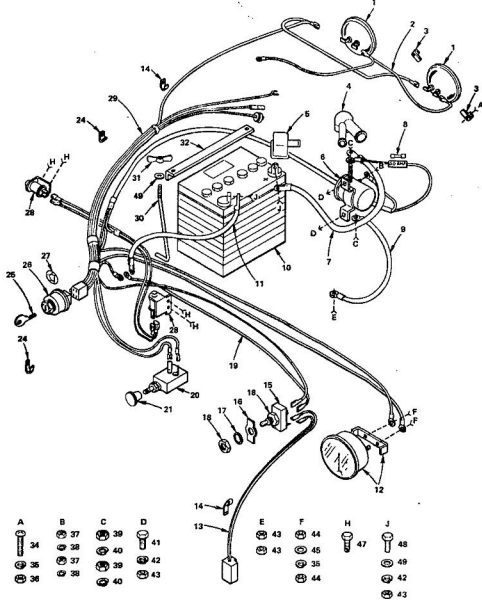

REPAIR PARTS

ELECTRICAL ROPER 11 H.P. GARDEN TRACTOR-MODEL NUMBER T1228AR