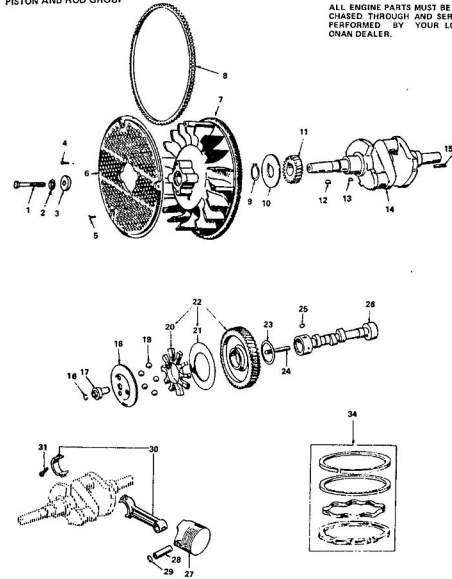

REPAIR PARTS