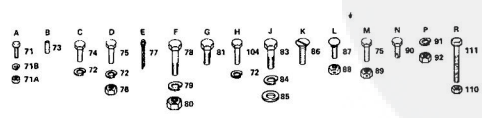

REPAIR PARTS

STEERING AND FRONT AXLE

REPAIR PARTS

STEERING AND FRONT AXLE

REPAIR PARTS

CLUTCH-BRAKE & DRIVE

REPAIR PARTS

CLUTCH-BRAKE & DRIVE