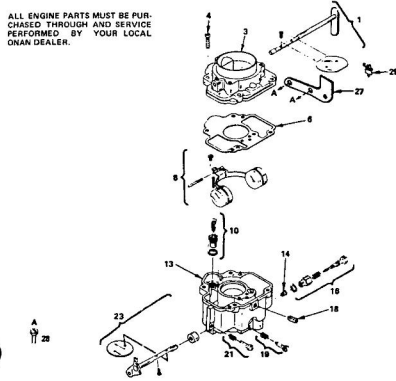

REPAIR PARTS

CARBURETOR PARTS GROUP