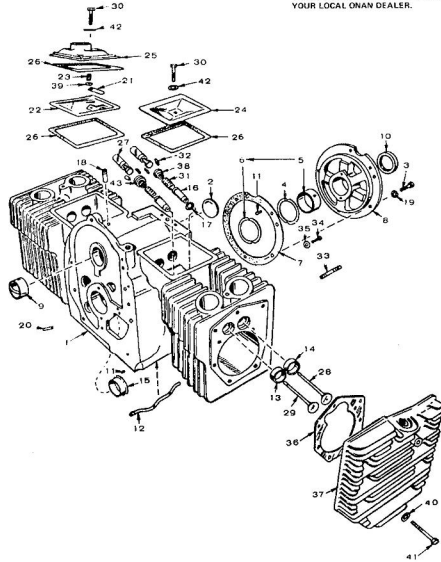

REPAIR PARTS

CYLINDER BLOCK GROUP