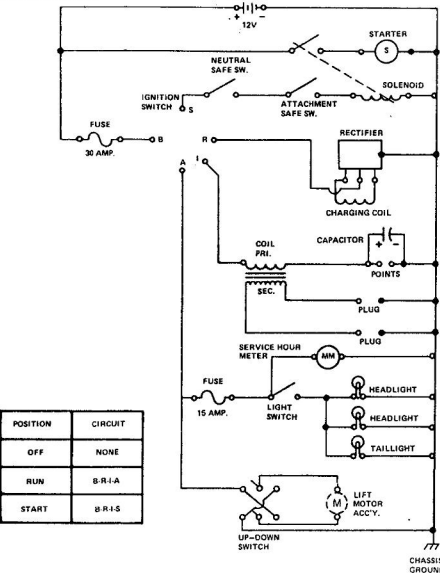

REPAIR PARTS

20T GARDEN TRACTOR-MODEL NO. T9329AR

SCHEMATIC DIAGRAM

POSITION	CIRCUIT
OFF	NONE
RUN	B-R-I-A
START	B-R-I-S

WIRING CLIPS AND CABLE TIES