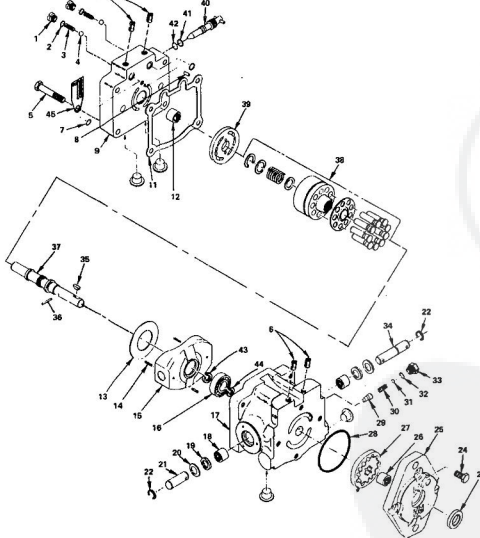

REPAIR PARTS

AXLE ASSEMBLY

REPAIR PARTS