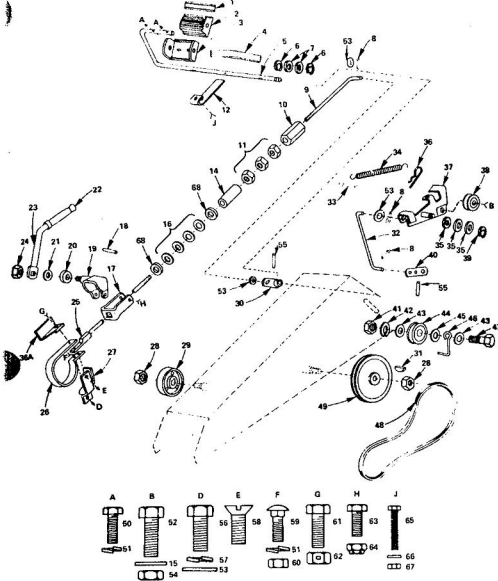

Click Here to upgrade to Unlimited Pages and Expanded Features

REPAIR PARTS

20T GARDEN TRACTOR-MODEL NUMBER T9329BR

BRAKE AND CLUTCH

REPAIR PARTS

20T GARDEN TRACTOR-MODEL NUMBER T9329BR

BRAKE AND CLUTCH

REPAIR PARTS

20T GARDEN TRACTOR-MODEL NUMBER T9329BR