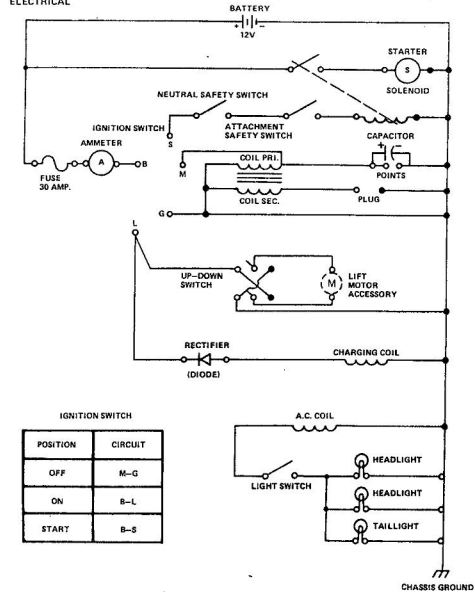

ELECTRICAL

WIRING CLIPS AND CABLE TIES

REPAIR PARTS

ROPER 16T GARDEN TRACTOR—MODEL NO. T6328BR