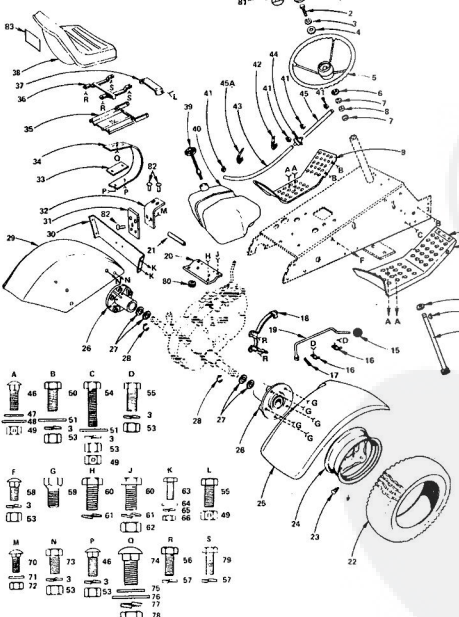

REPAIR PARTS

STEERING AND FINAL DRIVE

REPAIR PARTS

STEERING AND FINAL DRIVE