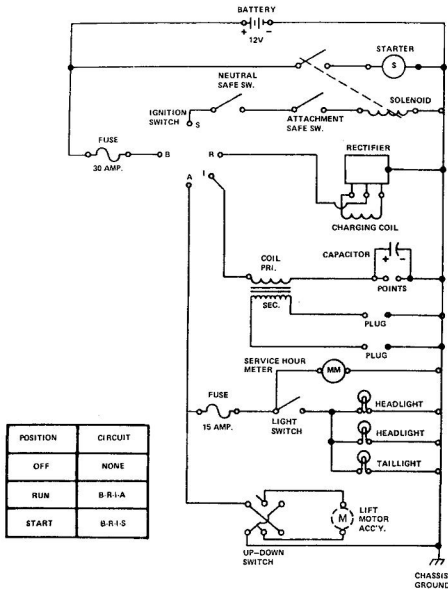

REPAIR PARTS

SCHEMATIC DIAGRAM