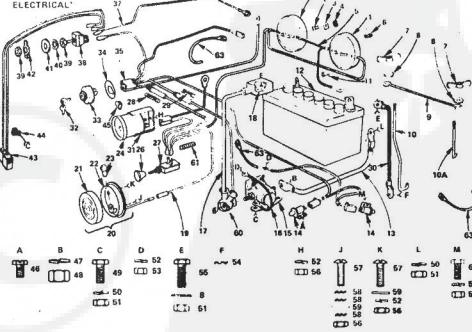

ELECTRICAL

*STANDARD HARDWARE PURCHASE LOCALLY