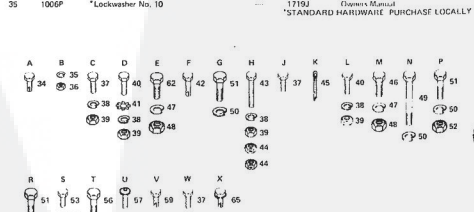

REPAIR PARTS

KEY NO.	PART NO.	DESCRIPTION	KEY NO.	PART NO.	DESCRIPTION																											
34	35	36	37	38	39	40	41	42	43	44	45	46	47	48	49	50	51	52	53	54	55	56	57	58	59	60	61	62	63	64	65	66