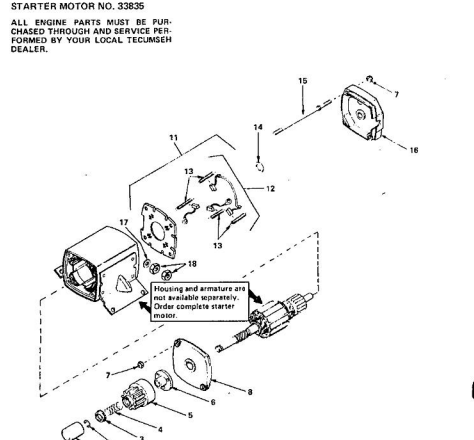

REPAIR PARTS

KEY NO.	PART NO.	DESCRIPTION	KEY NO.	PART NO.	DESCRIPTION
1	33841	Cover, Dust	12	33849	Brush & Spring Kit (Inc. 4 pcs. of No. 13)
2	33842	Ring, Retainer	13	33850	Spring, Brush
3	33843	Retainer, Spring	14	980500	Washer, Thrust
4	33844	Spring, Anti-Drill	15	33851	Bolt, 10 - 32 x 5 - 1/4
5	33845	Clear	16	33852	Cap Assy., Commutator end
6	33846	Nut, Engaging	17	950168	Washer, Flat
7	33847	Nut, Lock	18	650723	Nut, Hex
8	33848	Cap Assy., Drive End			
11	33848	Card Assy., Brush (Inc. No. 12)