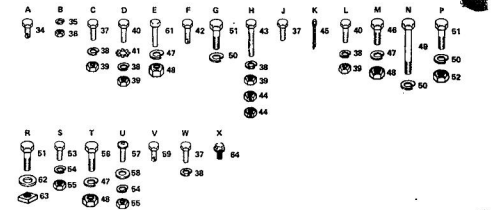

REPAIR PARTS

REPAIR PARTS

REPAIR PARTS

REPAIR PARTS

ROPER 11 H.P. GARDEN TRACTOR-MODEL NUMBER T1228AR
ENGINE MOUNT, HOOD & GRILL