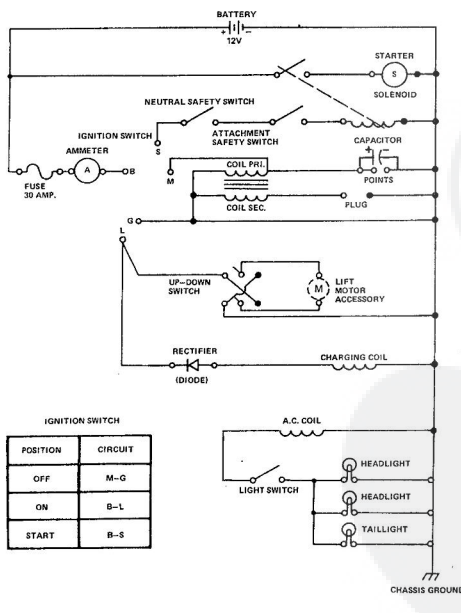

ELECTRICAL

REPAIR PARTS

ROPER 16T GARDEN TRACTOR-MODEL NO. T6328AR