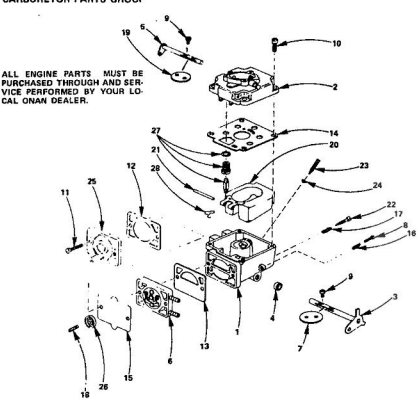

REPAIR PARTS

CARBURETOR PARTS GROUP