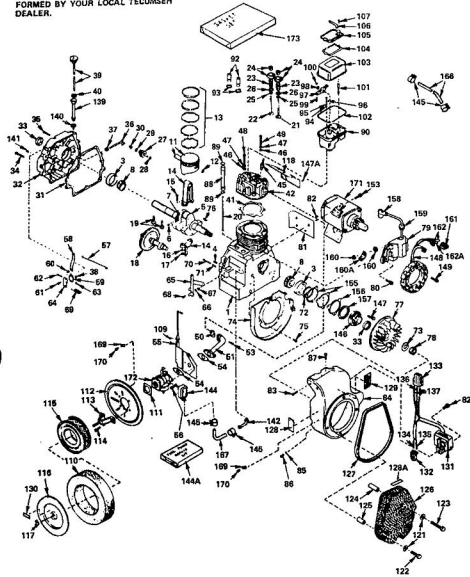

REPAIR PARTS

REPAIR PARTS