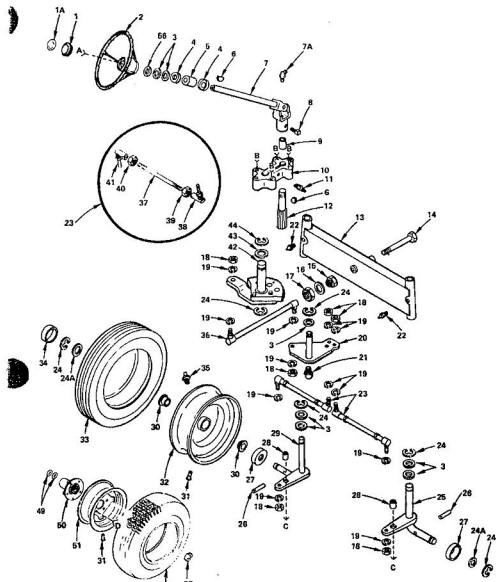

REPAIR PARTS

STEERING AND FRONT AXLE