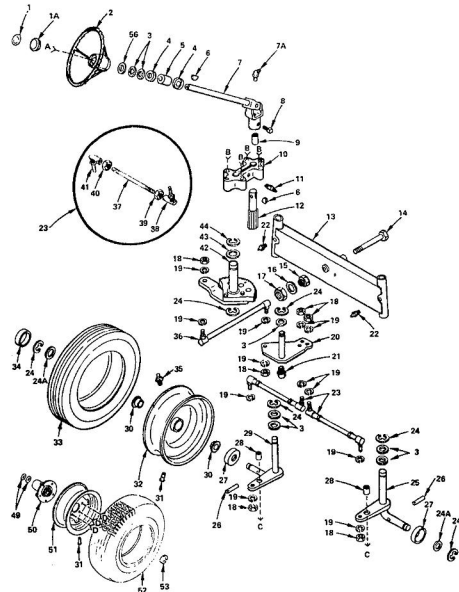

REPAIR PARTS

ROPER 11 H.P. GARDEN TRACTOR MODEL NUMBER T1228AR
STEERING AND FRONT AXLE