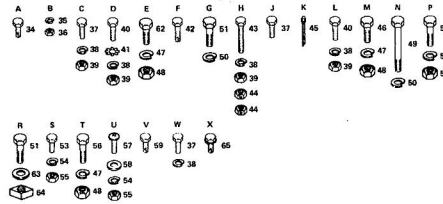

REPAIR PARTS

ROPER 14 H.P. GARDEN TRACTOR-MODEL NUMBER T4328AR
CHASSIS, FENDER & DASHBOARD