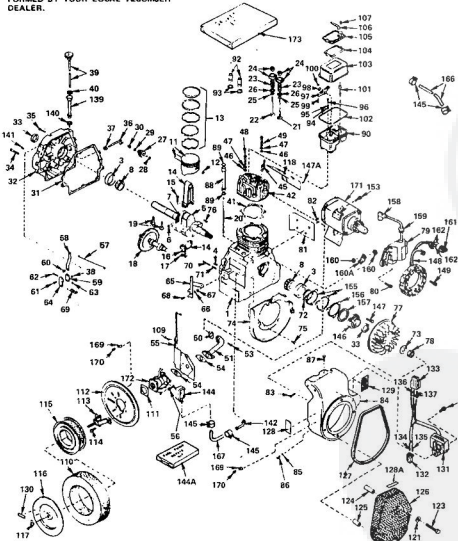

REPAIR PARTS