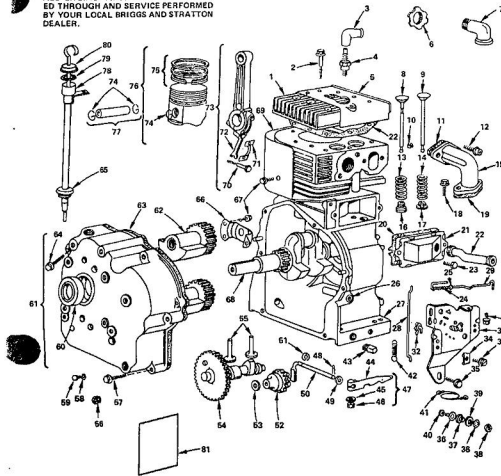

REPAIR PARTS

CYLINDER AND CRANKCASE