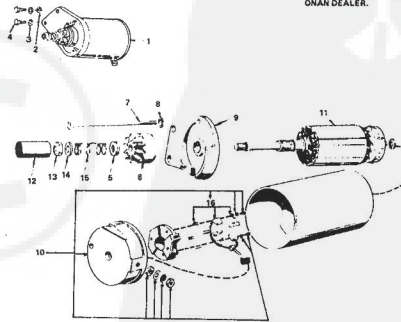

REPAIR PARTS

STARTER PARTS GROUP