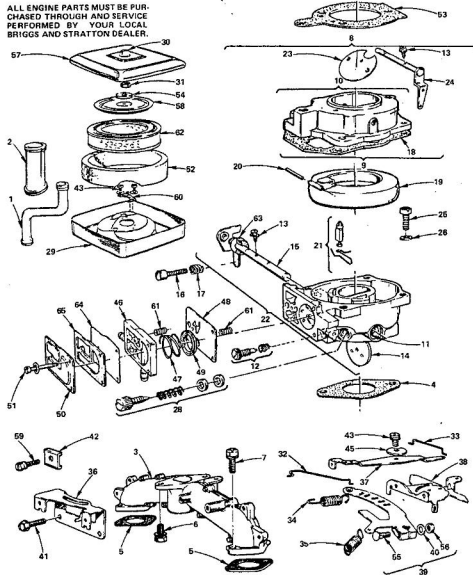

REPAIR PARTS

AIR CLEANER-CARBURETOR GROUP

REPAIR PARTS

AIR CLEANER-CARBURETOR GROUP

REPAIR PARTS

16T GARDEN TRACTOR-MODEL NO. T6328AR
BRIGGS AND STRATTON ENGINE-MODEL NO. 401417, TYPE NO. 0127-01