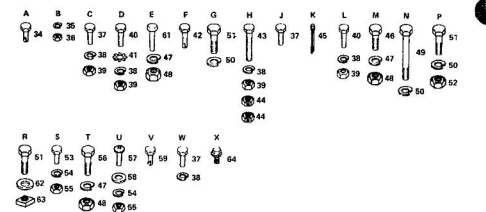

REPAIR PARTS

ROPER 11 H.P. GARDEN TRACTOR-MODEL NUMBER T1228BR
CHASSIS, FENDER & DASHBOARD

REPAIR PARTS

ROPER 11 H.P. GARDEN TRACTOR-MODEL NUMBER T1228BR
CHASSIS, FENDER & DASHBOARD

REPAIR PARTS

ROPER 11 H.P. GARDEN TRACTOR-MODEL NUMBER T1228BR
ENGINE MOUNT, HOOD & GRILL

REPAIR PARTS

ROPER 11 H.P. GARDEN TRACTOR-MODEL NUMBER T1228BR
ENGINE MOUNT, HOOD & GRILL