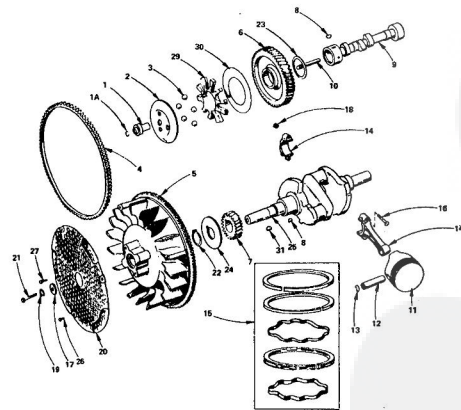

REPAIR PARTS

ROPER 18T TWIN-GARDEN TRACTOR-MODEL NO. T8328BR
ONAN ENGINE-MODEL NO. B48M-GA018/3560A