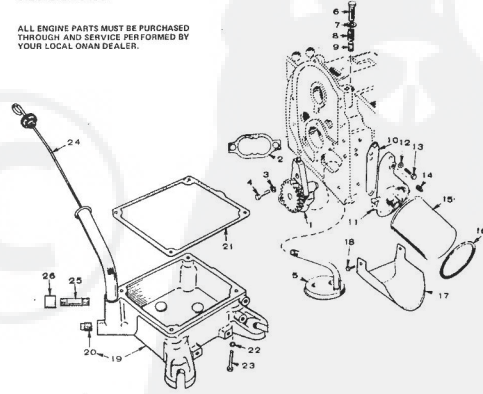

REPAIR PARTS

OIL SYSTEM GROUP