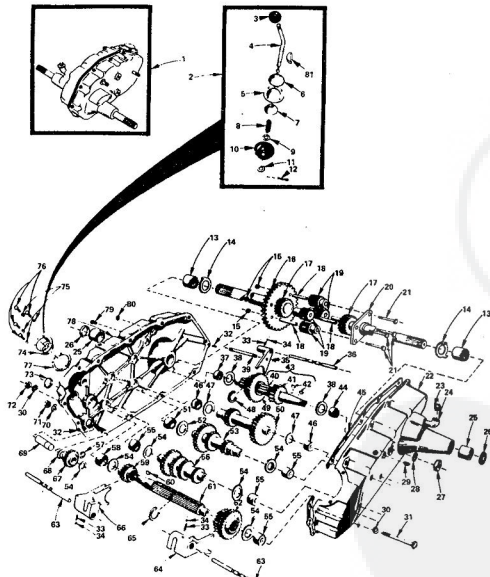

TRANSAXLE

REPAIR PARTS

ROPER 18T TWIN-GARDEN TRACTOR-MODEL NO. T8328AR

TRANSAXLE