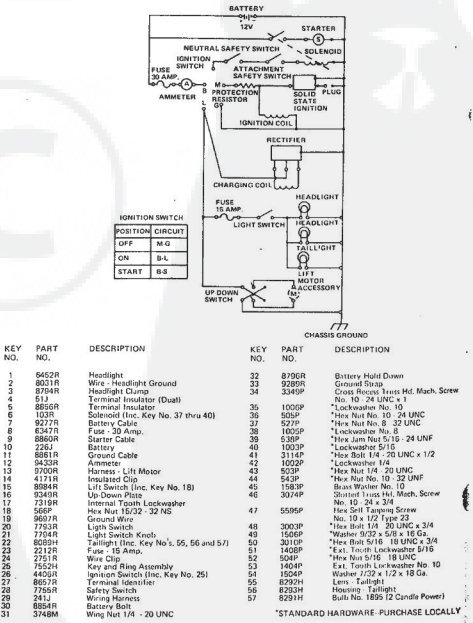

REPAIR PARTS

ELECTRICAL