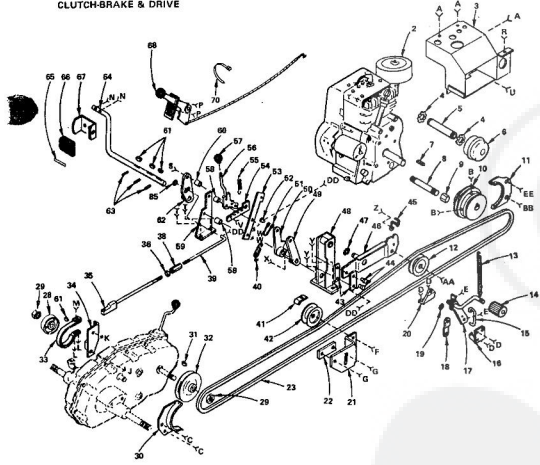

REPAIR PARTS

ROPER 11 H.P. GARDEN TRACTOR-MODEL NUMBER T1228AR
CLUTCH-BRAKE & DRIVE