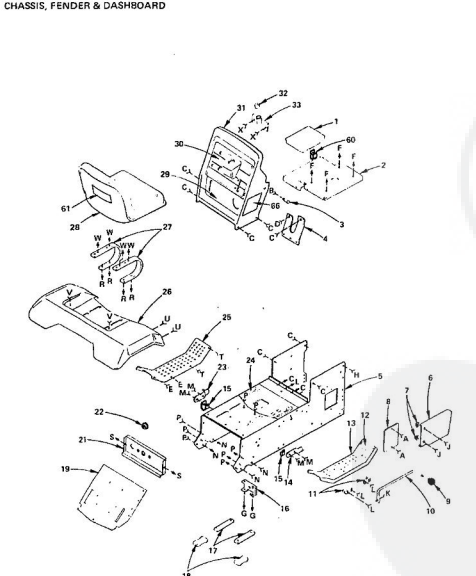

REPAIR PARTS