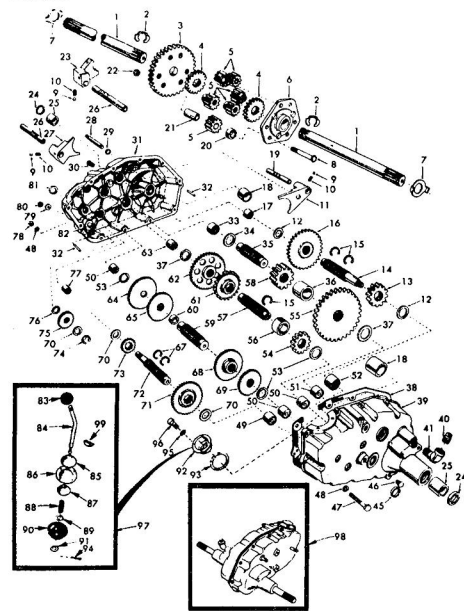

REPAIR PARTS

TRANSAXLE