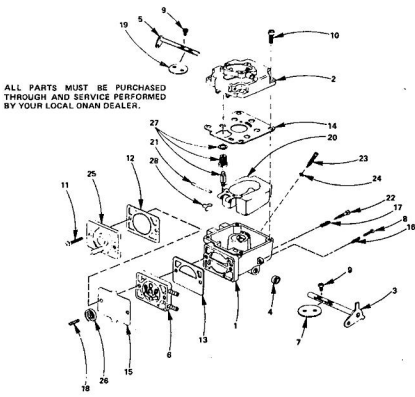

REPAIR PARTS

CARBURETOR PARTS GROUP