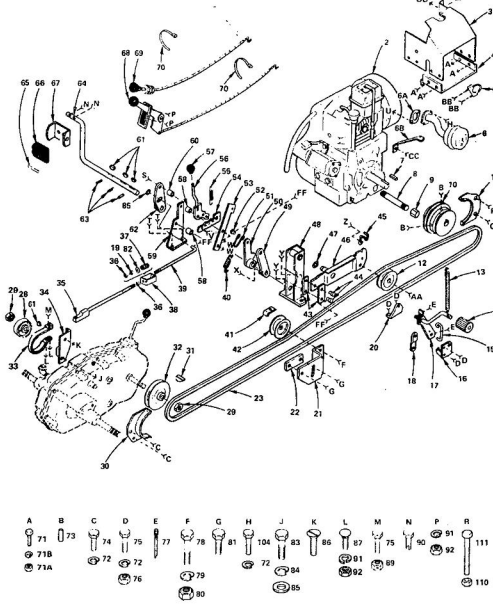

REPAIR PARTS

CLUTCH-BRAKE & DRIVE