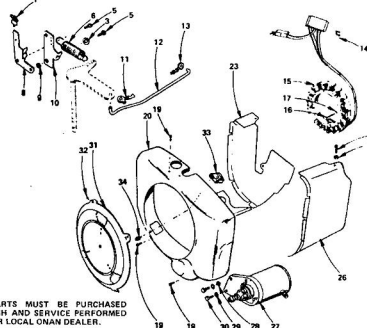

REPAIR PARTS