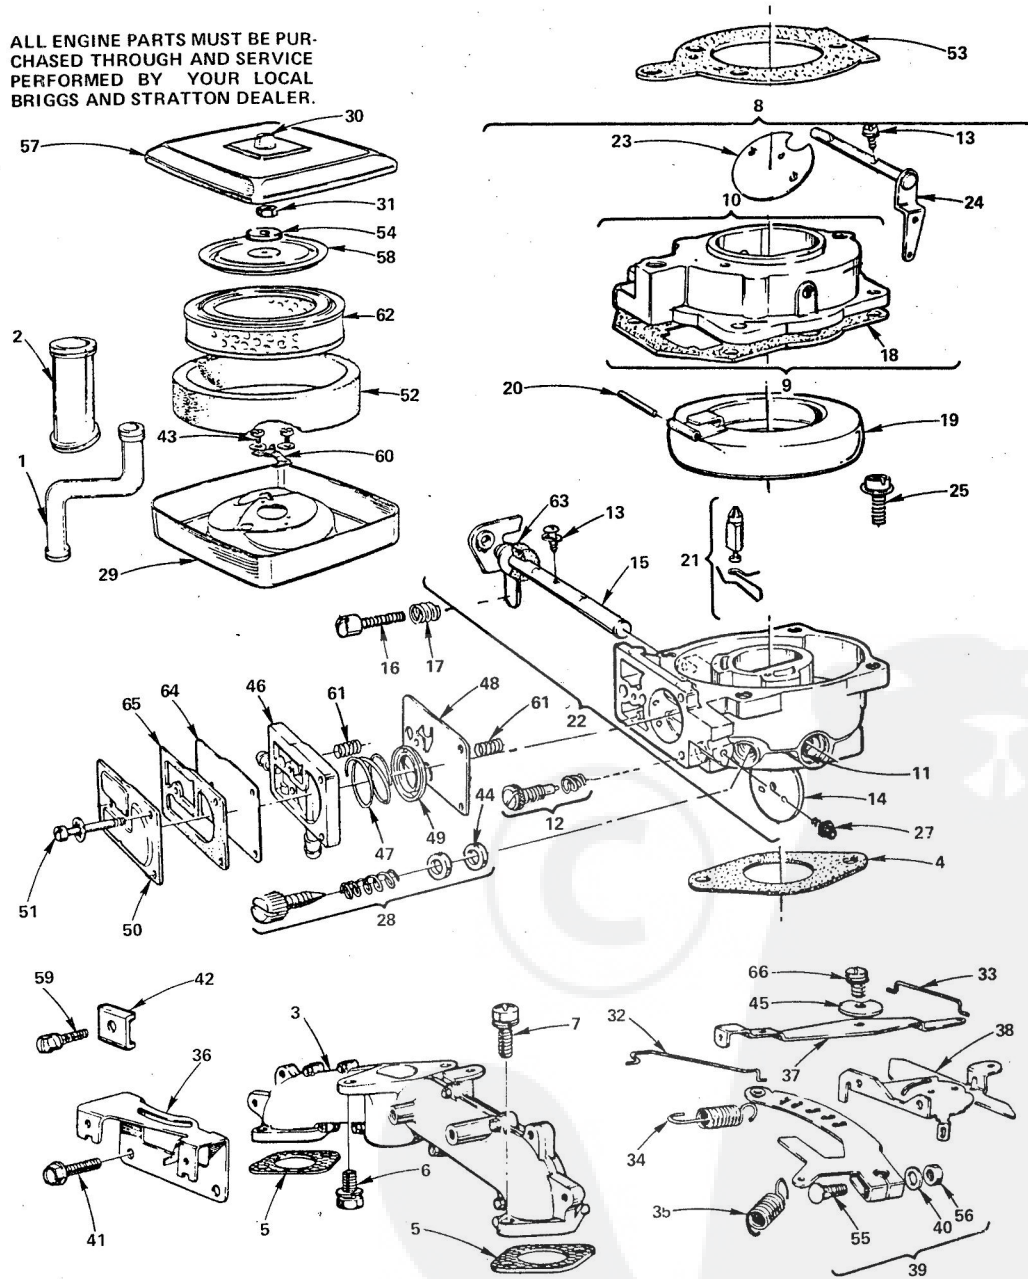

REPAIR PARTS

16T GARDEN TRACTOR--MODEL NO. T6328CR
BRIGGS AND STRATTON ENGINE--MODEL NO. 401417, TYPE NO. 0127-01

AIR CLEANER-CARBURETOR GROUP

ALL ENGINE PARTS MUST BE PURCHASED THROUGH AND SERVICE PERFORMED BY YOUR LOCAL BRIGGS AND STRATTON DEALER.

16T GARDEN TRACTOR--MODEL NO. T6328CR
BRIGGS AND STRATTON ENGINE--MODEL NO. 401417, TYPE NO. 0127-01

AIR CLEANER--CARBURETOR GROUP

KEY NO.	PART NO.	DESCRIPTION	KEY NO.	PART NO.	DESCRIPTION
1	280185	Tube - Breather	32	261444	Link - Governor
2	280198	Tube - Intake	33	261531	Link - Speed Control
3	392970	Manifold Ass'y. - Intake	34	261446	Spring - Governor
4	271015	+*Gasket - Carb. Mtg.	35	261563	Spring - Governed Idle
5	270884	*Gasket - Intake Manifold Mtg.	36	222807	Bracket - Speed Control
6	93415	Screw - Carb. Mtg. Sem	37	222828	Lever - Speed Control
7	93208	Screw - Intake Manifold Mtg. Sem	38	394324	Plate Ass'y. Governor Control
8	394338	Carburetor Ass'y.	39	393846	Lever Ass'y. - Governor
9	393297	Body Ass'y. - Upper Carb.	40	222289	Washer
10	393293	Body - Upper Carb.	41	93868	Screw - Sem
11	231209	Bushing - Throttle Shaft	42	221535	Clamp - Casing
12	292681	+Valve Ass'y. - Carb. Idle	43	93893	Screw - Sem
13	93499	Screw - Throttle and Choke Valve Mtg. Sem	44	65978	+Packing - Needle Valve
14	222433	Valve - Throttle	45	231172	Bushing - Speed Control
15	392672	Shaft and Lever - Throttle	46	280197	Body - Pump
16	91920	Screw - Mach. Fil. Hd. 8 - 32 x 5/8	47	261395	+Spring - Pump
17	26157	Spring - Throttle Adj.	48	270988	+Diaphragm
18	271008	+*Gasket - Carburetor Body	49	221377	+Cap - Spring
19	298514	Float - Carburetor	50	222615	Cover - Diaphragm
20	230896	+Pin - Float Hinge	51	93829	Screw - Diaphragm Cover
21	299096	+Valve - Fuel Inlet	52	270998	Element - Air Cleaner
22	394352	Body - Lower Carb.	53	271014	+Gasket - Air Cleaner
23	222010	Valve - Choke	54	271180	Washer
24	392673	Shaft and Lever - Choke	55	93853	Bolt - Governor Lever
25	93496	Screw - Hex Head Sem 10/32 x 5/8	56	92278	Nut - Hex 10 - 24
27	93897	Screw - Sem	57	222753	Cover - Air Cleaner
28	394033	+Valve Assembly - Needle	58	222835	Cartridge Plate - Air Cleaner
29	222752	Body - Air Cleaner	59	93496	Screw - Sem
30	212292	Knob - Air Cleaner	60	392643	Mounting Strap Ass'y. - Air Cleaner
31	93715	Nut - Hex	61	261358	+Spring
			62	392642	Cartridge - Air Cleaner
			63	271013	+Washer - Choke Shaft
			64	270989	+Diaphragm - Damping
			65	271025	+Gasket - Carb. Pump
			66	93892	Screw - Sem
			---	393278	Gasket Set (Includes Parts Marked *)
			---	394034	Carburetor Overhaul Kit (Includes Parts Marked +)