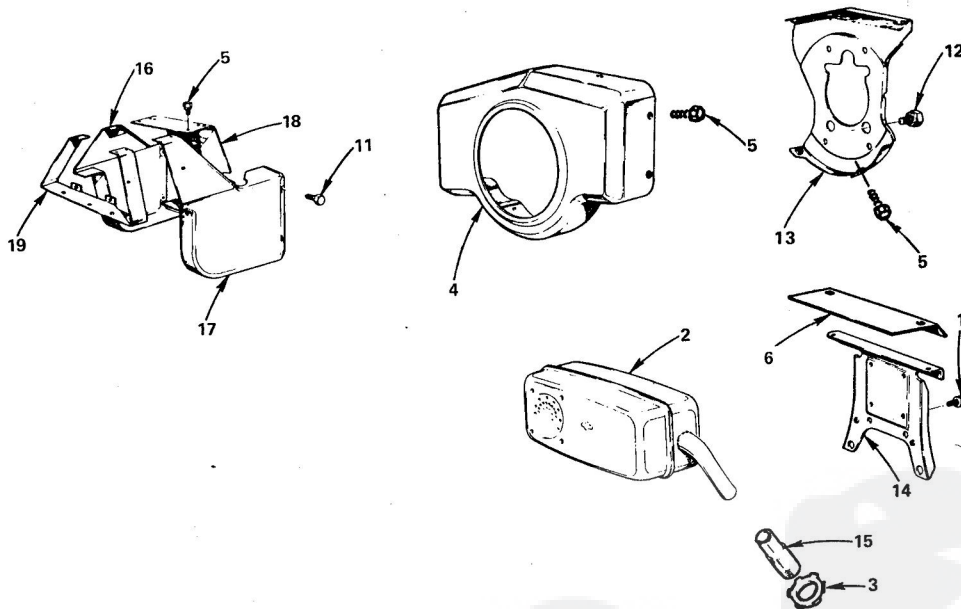

REPAIR PARTS

16T GARDEN TRACTOR--MODEL NO. T6328CR
BRIGGS AND STRATTON ENGINE--MODEL NO. 401417, TYPE NO. 0127-01

MUFFLER, AIR GUIDE AND HOUSING GROUP

ALL ENGINE PARTS MUST BE PURCHASED THROUGH AND SERVICE PERFORMED BY YOUR LOCAL BRIGGS AND STRATTON DEALER.

KEY NO.	PART NO.	DESCRIPTION
1	93343	Screw - Sems
2	392999	Muffler - Exhaust
3	261409	Locknut - Muffler
4	392681	Housing - Blower
5	93158	Screw - Sem
6	222981	Shield - Heat
11	93876	Screw - Sem
12	93777	Screw - Hex Hd. (Back Plate to Cylinder)

KEY NO.	PART NO.	DESCRIPTION
13	392934	Back Plate Ass'y.
14	222776	Bracket - Muffler
15	231162	Connector - Muffler
16	392991	Cover Ass'y. - Air
17	392992	Cover Ass'y. - Air
18	393025	Rear Insert Ass'y.
19	222775	Frame - Air Guide

OPTIONAL EQUIPMENT

392154	Spark Arrester Assembly
222573	Deflector (Side Outlet)
93705	Screw (4 Required)