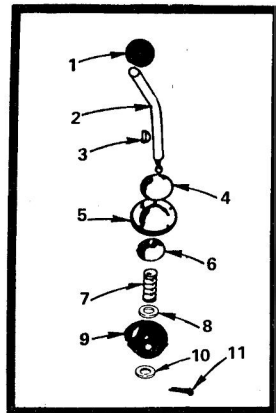

*STANDARD HARDWARE--PURCHASE LOCALLY

REPAIR PARTS

ROPER 16T GARDEN TRACTOR--MODEL NO. T6328CR

TRANSAXLE NO. 633X18

REPAIR PARTS

ROPER 16T GARDEN TRACTOR--MODEL NO. T6328CR

TRANSAXLE NO. 633X18

KEY NO.	PART NO.	DESCRIPTION	KEY NO.	PART NO.	DESCRIPTION
1	4197R	Axle Shaft	49	4895H	Needle Bearing
2	5845R	Klip Ring	50	4222R	Needle Bearing
3	4199R	Final Drive Gear	51	1529R	Needle Bearing
4	4216R	Differential Gear	52	8119M	Needle Bearing
5	4215R	Differential Pinion	53	4220R	Thrust Bearing Race
6	4217R	Differential Carrier	54	4209R	3rd Reduction Pinion - Low
7	6256H	Axle Thrust Washer	55	4213R	4th Reduction Gear
8	3056P	Hex Bolt 3/8 - 24 UNF x 3 - 1/4 (1" Thread Length)	56	4442R	2nd Reduction Pinion Spacer
9	7392M	Steel Ball	57	4195R	2nd Reduction Gear Shaft
10	6272H	Spring - Shift Fork Detent	58	4214R	Final Drive Pinion
11	4985R	Shift Fork, High - Low Range	59	4194R	1st Reduction Gear Shaft
12	6266H	Thrust Bearing Race	60	7528R	1st Reduction Shaft Spacer
13	4212R	4th Reduction Pinion	61	4208R	3rd Reduction Pinion - High
14	4196R	3rd Reduction Gear Shaft	62	4207R	2nd Reduction Gear
15	6276H	Snap Ring	63	7398H	Needle Bearing
16	633A63	High - Low Range Gears	64	4203R	Low Speed Gear and 2nd Reduction Pinion Cluster
17	8118M	Needle Bearing	65	4204R	Reverse Gear
18	8740H1	Sintered Iron Bearing	67	4926H	Snap Ring
19	6217H	Shift Fork Shaft, High - Low Range	68	4205R	Intermediate Speed Gear
20	4218R	Differential Pinion Spacer	69	4206R	High Speed Gear
21	6252H1	Differential Pinion Bushing	70	1370H	Thrust Bearing Race
22	7810H	Gripco Nut	71	633A69	Intermediate and High Speed Cluster Pinions
23	4986R	Shift Fork - L.H.	72	4193R	Input Shaft
24	7393R	Oil Seal	73	4201R	Low Speed Pinion
25	992R1	Sintered Iron Bearing	74	5001P	E-Ring
26	6216H	Shift Fork Shaft	75	1153R	Reverse Idler Gear
27	6262H	Shift Fork - R.H.	76	7392H	Reverse Idler Thrust Washer
28	6215H	Shift Shaft, High - Low Range	77	5529H	Needle Bearing
29	6269H	Oil Seal	78	504P	*Hex Nut 5/16 - 18 UNC
30	5855H	Pressure Relief Valve	79	1167R	Sealing Washer
31	633A65	Gearcase and Bearings - R.H. (Inc. Key No's. 17, 18, 25, 33, 50, 63, 76, 77 and 82)	80	541P	Hex Jam Nut 7/16 - 20 UNF
32	6277H	Dowel Pin	81	6270H	Oil Seal
33	4225R	Needle Bearing	82	7384H	Reverse Idler Shaft
34	7396H	Thrust Bearing Race	83	75J	Gear Shift Gate
35	4198R	4th Reduction Gear Shaft	84	6274H	Shift Ball Cover Gasket
36	4200R	4th Reduction Gear Spacer	85	1003P	Lockwasher 5/16
37	7395H	Thrust Bearing Race	86	3159P	*Hex Bolt 5/16 - 18 UNC x 7/8
38	6275H	Gearcase Gasket	87	633X18	Transaxle Assembly Less Brake Drum & Shift Lever (Parts shown below)
39	633A64	Gearcase and Bearings - L.H. (Inc. Key No's. 18, 25, 49, 51, 52 and 2 each No. 50)	88	634A692	Rear Wheel Hub and Bushing
40	4002P	Pipe Plug 1/2 - 14 N.P.T.	89	7563R	Axle Thrust Washer
41	4003P	Street Elbow 90°, 1/2 - 1/4 N.P.T.	---	2515J	Serial and Part No. Tag
45	6271H	Oil Seal	---	2516J	Owners Manual (for 633X18 Transaxle)
46	4001P	Pipe Plug 1/4 - 18 N.P.T.	*STANDARD HARDWARE--PURCHASE LOCALLY		
47	3087P	*Hex Bolt 5/16 - 18 x 1 - 1/2 Gr. 5			
48	1007P	*Lockwasher 5/16 Extra Heavy			