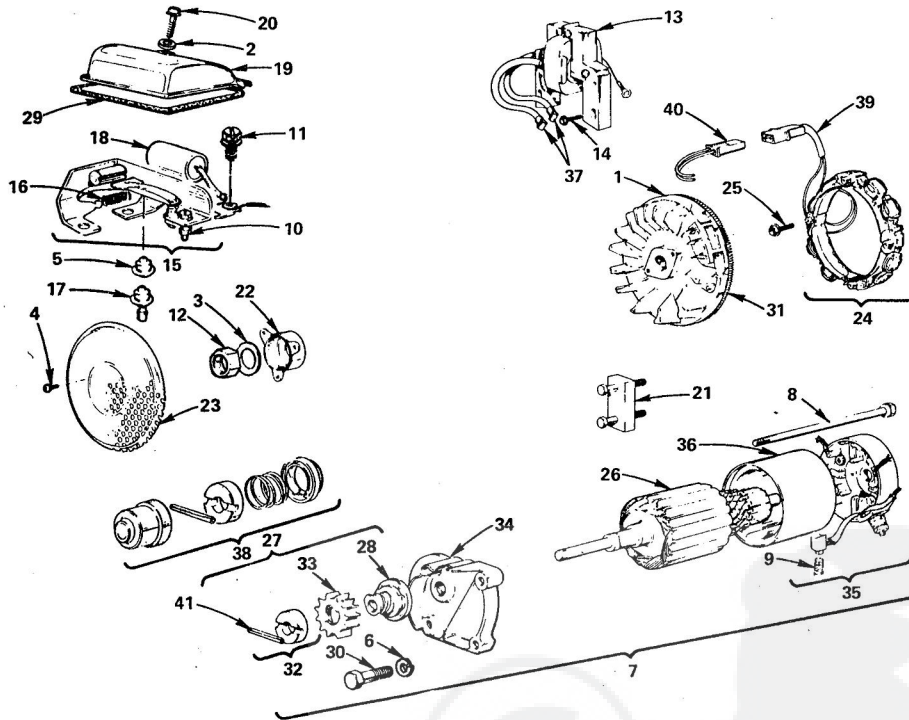

KEY NO.	PART NO.	DESCRIPTION
26	6856M	Grease Fitting 1/4 - 28 Taper Thd.
27	795R	Tire Valve
28	3636R	Front Wheel and Bearings (2 ea. Key No. 7)
29	1562P	Washer 25/32 x 1 - 1/2 x 16 Ga.
30	8798H	Roll Pin 5/32 x 1
31	8785H	Wear Washer
32	4831H	Locknut 3/4 - 16 UNF
33	8763H	Dust Cap-Outer
34	3008P	Hex Bolt 5/16 - 18 x 1/2
35	3052P	*Hex Bolt 3/8 - 24 x 1
36	515P	*Hex Nut 3/8 - 24 UNF

*STANDARD HARDWARE-PURCHASE LOCALLY

REPAIR PARTS

16T GARDEN TRACTOR--MODEL NO. T6328CR

BRIGGS AND STRATTON ENGINE--MODEL NO. 401417, TYPE NO. 0127-01

STARTER MOTOR GROUP

ALL ENGINE PARTS MUST BE PURCHASED THROUGH AND SERVICE PERFORMED BY YOUR LOCAL BRIGGS AND STRATTON DEALER.

KEY NO.	PART NO.	DESCRIPTION	KEY NO.	PART NO.	DESCRIPTION
1	392956	Flywheel and Ring	21	19203	Puller - Flywheel (Optional Equip.)
2	271037	Washer	22	222674	Cup - Screen Mounting
3	222511	Washer - Spring	23	222673	Screen Flush Rotating
4	93805	Screw - Sem	24	393474	Stator - Alternator
5	280222	Seal - Plunger	25	93621	Screw - Sem
6	90366	Lockwasher	26	392747	Armature Assembly
7	393017	Motor - Starting	27	391461	Drive Ass'y. - Starter
8	93887	Thru Bolt	28	391135	Clutch Ass'y. - Starter
9	391705	Brush Set	29	271039	Gasket - Breaker Box
10	230783	Nut - Contact Point Adjusting Screw	30	91162	Screw - Hex Hd. 5/16 - 18 x 1 - 1/2
11	93171	Screw - Sem	31	391362	Gear - Flywheel Ring (Inc. Mtg. Parts)
12	230674	Nut - Hex	32	391462	Retainer and Pin Assembly
13	392329	Armature Assembly	33	280104	Gear - Starter
14	93381	Screw - Armature Mtg. Sem	34	393009	Drive End Cap
15	393403	Breaker Ass'y. - Ignition	35	393019	Commutator End Cap Ass'y. - Starter
16	26018	Spring - Breaker Arm	36	392744	Housing Assembly
17	393598	Plunger - Breaker	37	221798	Terminal - Ignition Cable
18	392912	Condenser	38	393254	Kit - Pinion Spring
19	212259	Cover - Breaker Point	39	393456	Diode and Connector Ass'y.
20	93854	Screw - Sem	40	393362	Alternator Harness Ass'y.
			41	93754	Roll Pin