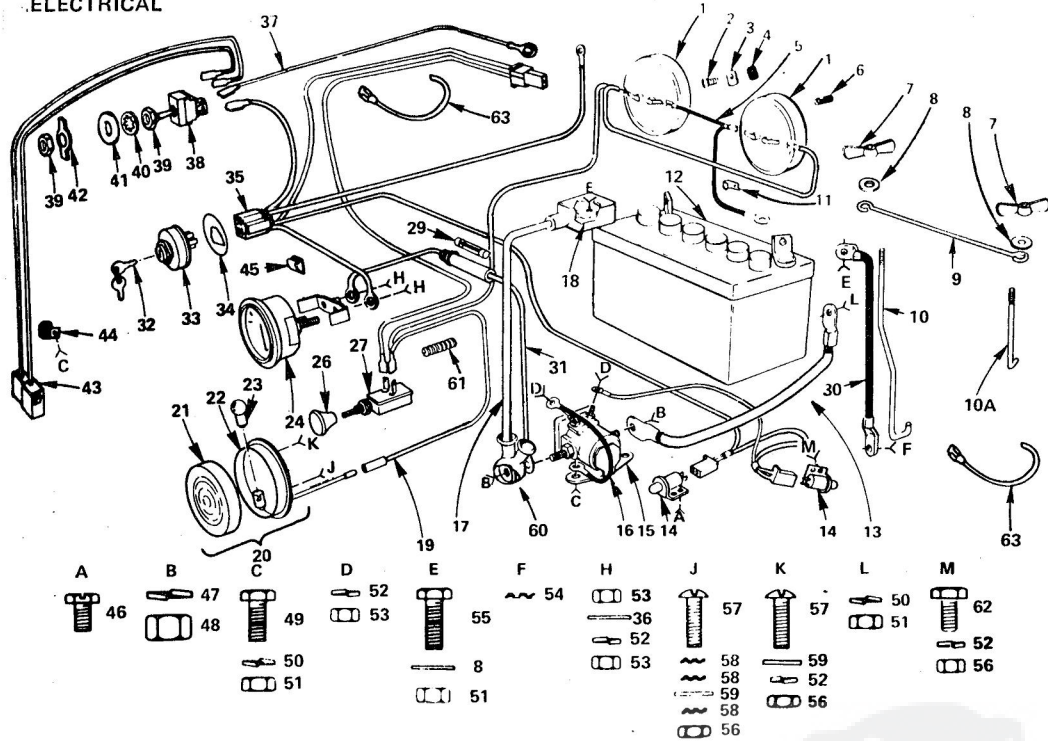

REPAIR PARTS

ROPER 16T GARDEN TRACTOR--MODEL NO. T6328CR

ELECTRICAL

KEY NO.	PART NO.	DESCRIPTION	KEY NO.	PART NO.	DESCRIPTION
1	6452R	Headlight	34	8657R	Terminal Identifier
2	5554P	* Phillips Pan Hd. Thd. Cutting Screw No. 10 - 16 x 1/2 Hi-Lo Thd. Blunt Pt.	35	118J	Wire Harness - Main
3	8768H	Mounting Clip	36	1583P	Brass Washer No. 10
4	8784H1	Rubber Spacer	37	9698R	Wire, Ground Lift Switch
5	8031R	Headlight Ground Wire	38	8984R	Switch Elec. Lift
6	9197H	Hose	39	566P	Hex Nut, Steel 7/16 - 32 NS - 2A
7	3748M	Wing Nut 1/4 - 20 UNC	40	7319R	Lockwasher, Internal Tooth
8	1506P	* Washer 9/32 x 5/8 x 16 Ga.	41	1518P	Washer 15/32 x 11/16 x 16 Ga.
9	7955R	Battery Clamp	42	9349R	Switch Plate
10	2685R	Battery Bolt	43	8985R	Lift Motor Harness
10A	88J	Battery Bolt	44	5320R	Clip, Mounting
11	4171R	Insulated Clip	45	8615R	Wire Clip
12	226J	Battery	46	5534P	* Slotted Hex Indented Hd. Self Tapping Screw No. 10 - 24 x 3/8 Type D
13	117J	Cable - Solenoid to Starter	47	1003P	* Lockwasher 5/16
14	7755R	Safety Switch	48	538P	* Hex Jam Nut 5/16 - 24 UNF
15	7754R	Solenoid	49	3115P	* Hex Bolt 1/4 - 20 x 5/8
16	8027R	Wire - Ground to Solenoid	50	1002P	* Lockwasher 1/4
17	116J	Battery Cable	51	503P	* Hex Nut 1/4 - 20 UNC
18	225J	Battery Terminal Cover	52	1006P	* Lockwasher No. 10
19	8030R	Light Harness	53	543P	* Hex Nut No. 10 - 32 UNF
20	8089H	Taillight (Inc. Key No's. 21, 22 & 23)	54	1402P	Ext. Tooth Lockwasher 3/8
21	8292H	Lens - Taillight	55	3003P	* Hex Bolt 1/4 - 20 x 3/4
22	8293H	Housing - Taillight	56	505P	* Hex Nut No. 10 - 24 UNC
23	8291H	Bulb No. 1895 2 Candle Power	57	3074P	* Slt'd. Truss Hd. Mach. Screw 10 - 24 x 3/4
24	9433R	Ammeter	58	1404P	Ext. Tooth Lockwasher No. 10
26	7794R	Light Switch Knob	59	1504P	* Washer 7/32 x 1/2 x 18 Ga.
27	7793R	Light Switch	60	51J	Solenoid Terminal Cover
29	6347R	Fuse - 30 Amp.	61	302J	Wire Guard
30	2753R	Battery Cable - Ground	62	3218P	* Hex Hd. Mach. Screw No. 10 - 24 x 1/2
31	8113R	Fuse Harness	63	6106R	Cable Tie
32	7552H	Key Set			
33	4406R	Ignition Switch (Inc. Key No. 32)			

*STANDARD HARDWARE--PURCHASE LOCALLY