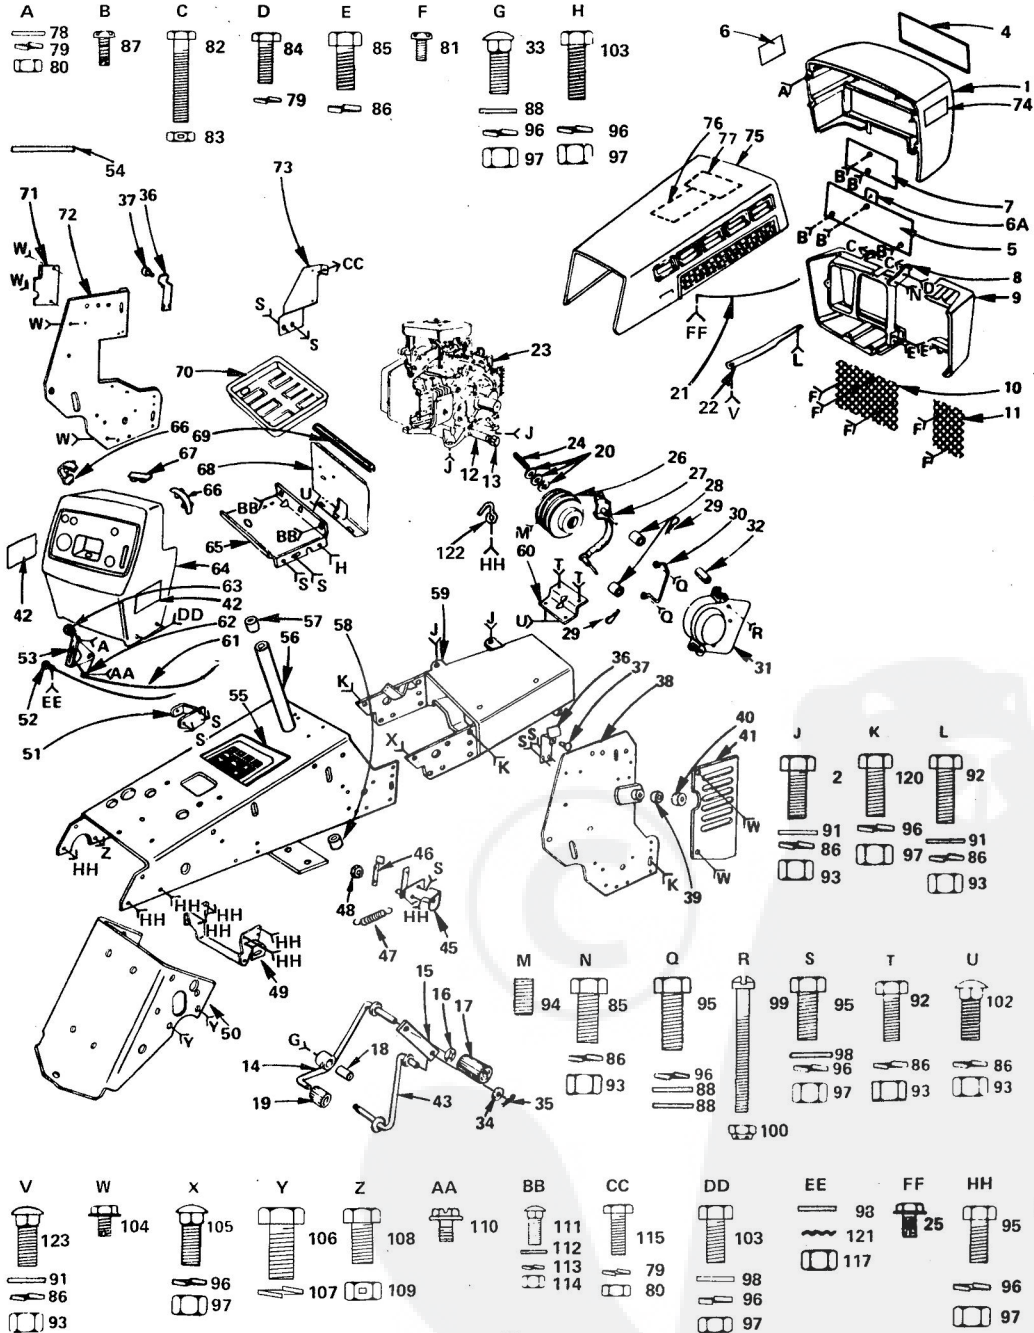

REPAIR PARTS

ROPER 16T GARDEN TRACTOR--MODEL NO. T6328CR

MAIN FRAME, DASH AND GRILL

REPAIR PARTS

ROPER 16T GARDEN TRACTOR--MODEL NO. T6328CR

MAIN FRAME, DASH AND GRILL