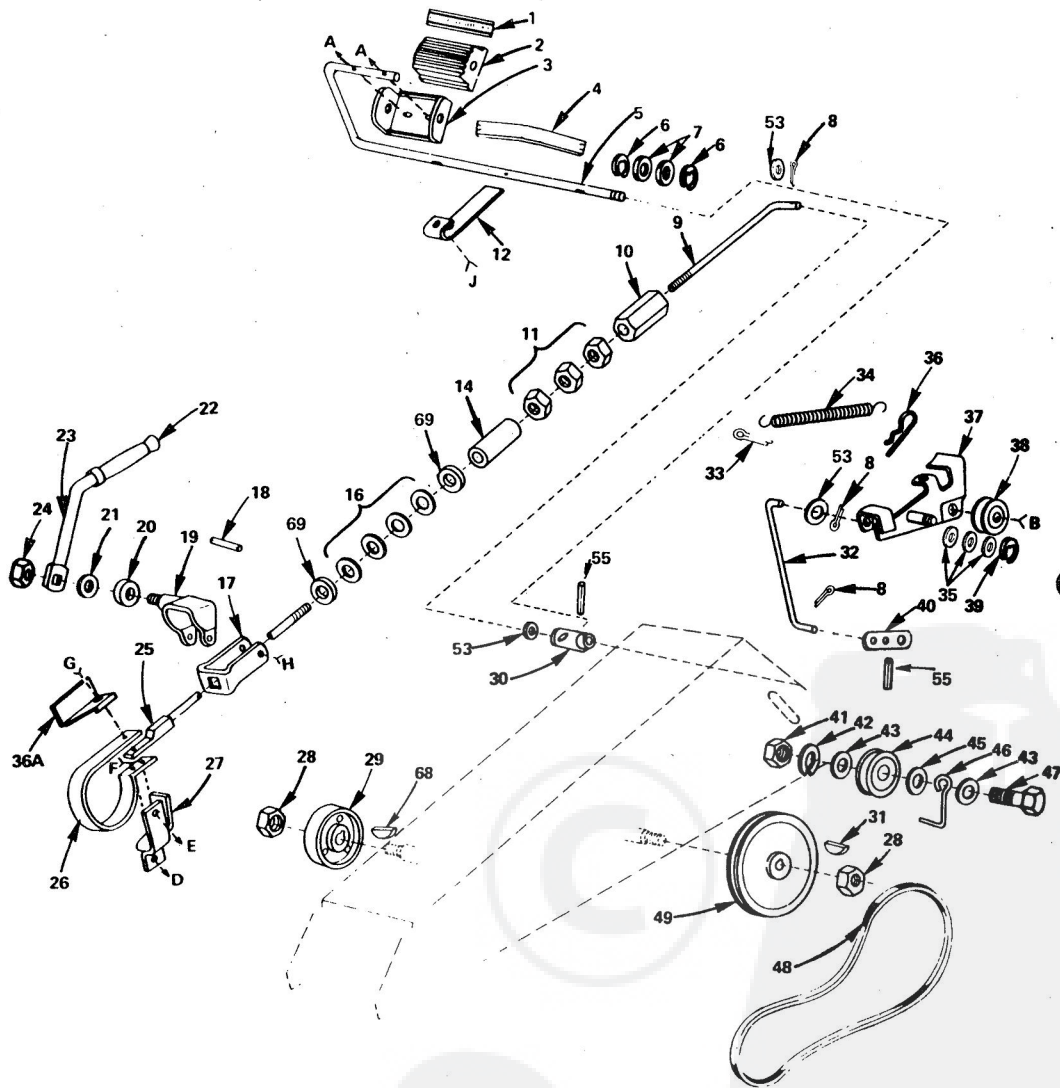

REPAIR PARTS

ROPER 16T GARDEN TRACTOR--MODEL NO. T6328CR

BRAKE AND CLUTCH

REPAIR PARTS

ROPER 16T GARDEN TRACTOR--MODEL NO. T6328CR

BRAKE AND CLUTCH

KEY NO.	PART NO.	DESCRIPTION	KEY NO.	PART NO.	DESCRIPTION
1	8899R	Insert Clutch-Brake	37	673A259	Idler Bracket Assembly
2	8882R	Foot Pedal	38	6636H	Idler
3	8765H	Foot Pedal Bracket	39	5025P	Klip Ring
4	9008H	Spring	40	634A898	Steering Arm Weldment
5	2776J	Foot Pedal Shaft	41	500P	*Hex Nut 7/16 - 14 UNC
6	5023P	Klip Ring	42	1001P	*Lockwasher 7/16
7	1527P	Washer 21/32 x 7/8 x 16 Ga.	43	1544P	*Washer 15/32 x 15/16 x 16 Ga.
8	2505P	Cotter Pin 1/8 x 3/4	44	6635H	Flat Idler
9	2202R	Brake Rod - Front	45	1520P	Washer 15/32 I.D. x 1 - 1/8 x 11 Ga.
10	6417H	Turnbuckle	46	6479H1	Belt Guide Finger
11	501P	*Hex Nut 3/8 - 16 UNC	47	3262P	Hex Bolt 7/16 - 14 x 2 - 1/2
12	7823R	Safety Switch Actuator	48	2692R	V-Belt
14	2201R	Bushing	49	6461H2	Pulley, Transaxle
15	1557P	Washer 13/32 x 13/16 x 11 Ga.	50	3003P	*Hex Bolt 1/4 - 20 x 3/4
16	2263R	Spring Washer	51	1002P	*Lockwasher 1/4
17	9686R	Parking Brake Yoke	52	3052P	*Fin. Hex Bolt 3/8 - 24 x 1
18	175H	Roll Pin	53	1513P	*Washer 13/32 x 13/16 x 16 Ga.
19	634A887	Lock Bracket Assembly	54	548P	Hex Jam Nut 3/8 - 24 UNF
20	2221R	Spacer	55	5142H	Roll Pin
21	5999H	Spring Washer	56	3022P	Hex Bolt 3/8 - 16 x 7/8
22	4379H	Handle Grip	57	1004P	*Lockwasher 3/8
23	626A341	Parking Lock Handle Assembly	58	3164P	Flat Hd. Machine Screw - Undercut 3/8 - 16 x 3/4
24	7810H	Locknut 3/8 - 24 UNF	59	11P	Sq. Neck Carriage Bolt 1/4 - 20 x 5/8
25	626A365	Brake Rod Assembly	60	503P	*Hex Nut 1/4 - 20 UNC
26	634A167	Brake Band Assembly	61	3159P	*Hex Bolt 5/16 - 18 x 7/8
27	634A168	Brake Bracket Assembly	62	1685H	Locknut 5/16 - 18 UNC
28	9204H	Locknut 1/2 - 20 UNF	63	3244P	Hex Bolt 1/4 - 28 x 5/8 Gr. 5
29	214J	Brake Drum	64	9071H	Locknut 1/4 - 28 UNF
30	634A899	Brake Arm Assembly	65	3326P	Hex Hd. Mach. Screw 6 - 32 x 1
31	9858M1	Woodruff Key	66	1567P	Washer 5/32 x 3/8 x 20 Ga.
32	9288R	Clutch Rod	67	594P	*Centerlock Nut 6 - 32 UNC
33	2514P	Cotter Pin 1/4 x 1	68	2228M	Woodruff Key
34	6486H	Spring	69	1602P	Washer 13/32 x 5/8 x 11 Ga.
35	1587P	*Washer 17/32 x 1 - 1/16 x 21 Ga.			
36	4939M	Retainer Spring			
36A	544J	Hose Shield			

*STANDARD HARDWARE--PURCHASE LOCALLY