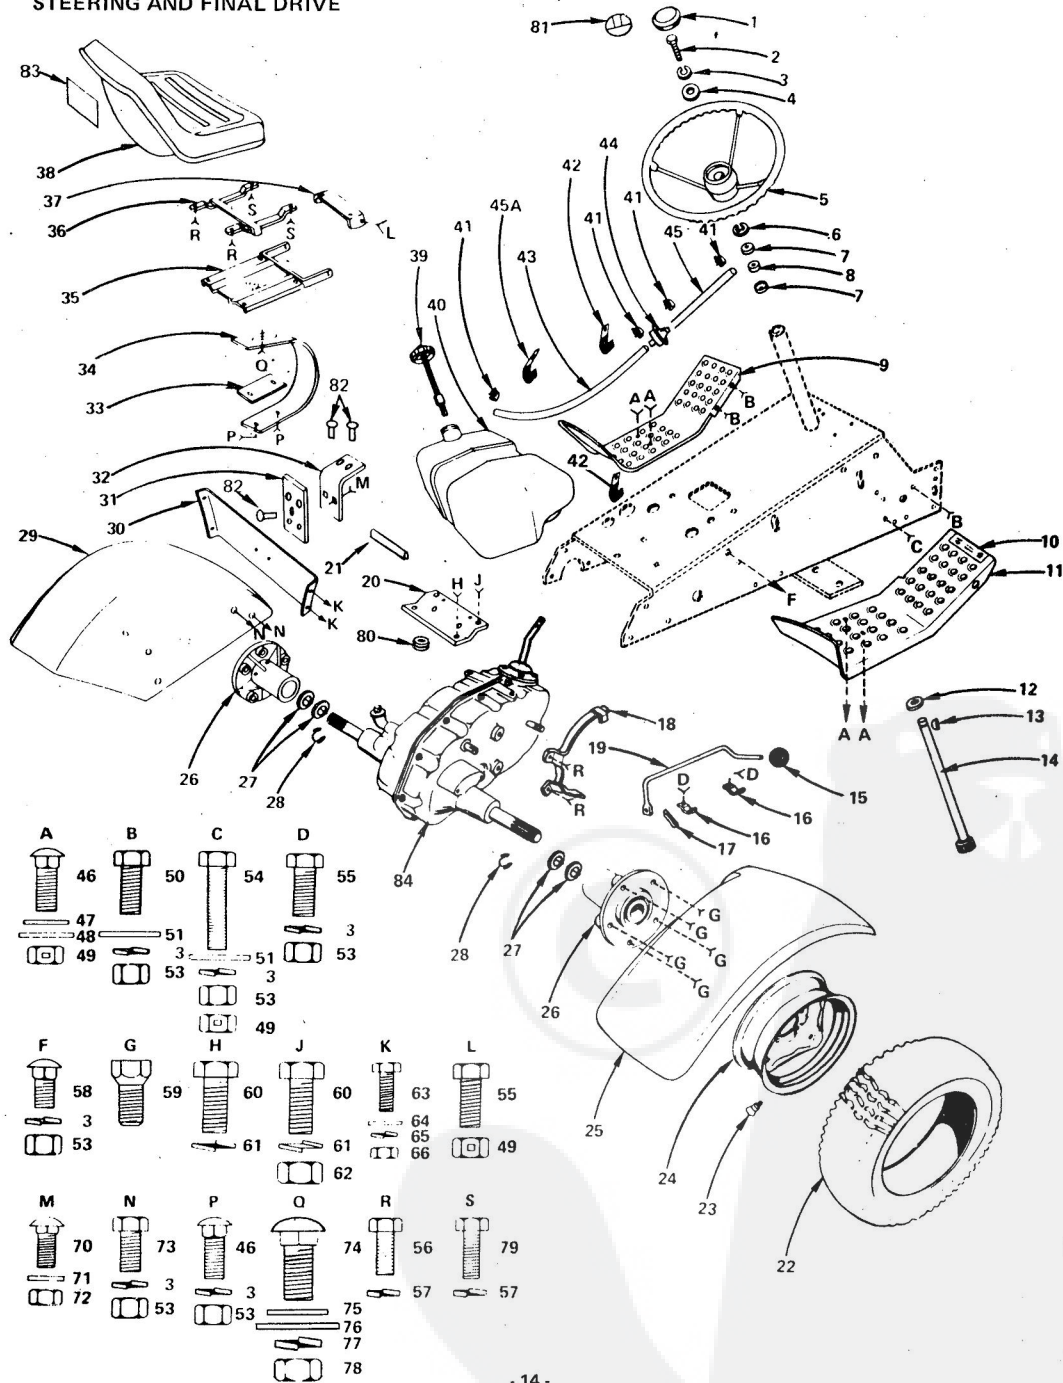

REPAIR PARTS

ROPER 16T GARDEN TRACTOR--MODEL NO. T6328CR

STEERING AND FINAL DRIVE

REPAIR PARTS

ROPER 16T GARDEN TRACTOR--MODEL NO. T6328CR

STEERING AND FINAL DRIVE

KEY NO.	PART NO.	DESCRIPTION	KEY NO.	PART NO.	DESCRIPTION
1	9719R	Steering Wheel Insert	46	61P	Sq. Nk. Sht. Shld. Carr. Bolt 3/8 - 16 x 1 Gr. 5
2	3023P	*Hex Bolt 3/8 - 16 x 1	47	1513P	*Washer 13/32 x 13/16 x 16 Ga.
3	1004P	*Lockwasher 3/8	48	1519P	Washer 15/32 x 1 x 12 Ga.
4	1559P	Washer 7/16 x 1 x 10 Ga.	49	5394H	Locknut 3/8 - 16 UNC
5	3644R	Steering Wheel	50	3025P	*Hex Bolt 3/8 - 16 x 1 - 1/4
6	5003P	E-Ring	51	1557P	Washer 13/32 x 13/16 x 11 Ga.
7	9007H	Cap	53	501P	*Hex Nut 3/8 - 16 UNC
8	5949H	Rubber Bushing	54	3027P	*Hex Bolt 3/8 - 16 x 1 - 1/2
9	7903R	Foot Rest - L.H.	55	3022P	Hex Bolt 3/8 - 16 x 7/8
10	8900R	Decal (Attach. Clutch)	56	3010P	*Hex Bolt 5/16 - 18 x 3/4
11	7904R	Foot Rest - R.H.	57	1003P	*Lockwasher 5/16
12	1616P	Washer 29/32 x 1 - 1/4 x 16 Ga.	58	19P	*Sq. Neck Carriage Bolt 3/8 - 16 x 3/4
13	9858M1	Woodruff Key 3/16 x 5/8	59	1304H	Hub Bolt
14	634A626	Steering Shaft and Pinion	60	3034P	Hex Bolt 7/16 - 14 x 1
15	6364H	Control Knob	61	1001P	*Lockwasher 7/16
16	6442H	Shift Rod Bracket	62	500P	*Hex Nut 7/16 - 14 UNC
17	2511P	Cotter Pin 3/16 x 1	63	3003P	*Hex Bolt 1/4 - 20 x 3/4
18	634A22A	Belt Guide - Transaxle	64	1506P	*Washer 9/32 x 5/8 x 16 Ga.
19	6477H	Range Shift Rod	65	1002P	*Lockwasher 1/4
20	9594R	Transaxle Bracket	66	503P	*Hex Nut 1/4 - 20 UNC
21	8674R	Seat Stop	70	5P	*Short Shoulder Sq. Neck Carriage Bolt 5/16 - 18 x 3/4
22	3638R	Rear Tire 23 x 9.50 - 12	71	1537P	*Washer 11/32 x 11/16 x 16 Ga.
23	795R	Tire Valve	72	1685H	Locknut 5/16 - 18 UNC
24	3635R	Rear Wheel 12 x 7 JA	73	3021P	*Hex Bolt 3/8 - 16 x 3/4
25	9428R	Fender - R.H.	74	52P	Carriage Bolt 1/2 - 13 x 1 - 1/4 Gr. 5
26	634A692	Rear Wheel Hub and Bushing	75	1578P	Washer 3/4 x 1 - 1/8 x 11 Ga.
27	7563R	Axle Thrust Washer	76	1560P	Washer 17/32 x 1 - 1/2 x 11 Ga.
28	5845R	Klip Ring	77	1000P	*Lockwasher 1/2
29	9427R	Fender - L.H.	78	502P	*Hex Nut 1/2 - 13 UNC
30	2656R	Bracket - Taillight	79	3159P	*Hex Bolt 5/16 - 18 x 7/8
31	125J	Seat Stop Bracket	80	9547R	Rubber Grommet
32	126J	Fuel Tank Retainer	81	235J	Steering Wheel Decal
33	8141H	Seat Spring Reinforcement	82	124J	Rubber Bumper
34	7898R	Seat Spring	83	245J	Decal - Roper
35	634A776	Seat Plate Weldment	84	633X18	Transaxle (Refer to pages 20 and 21 for breakdown of parts)
36	634A532	Seat Bracket Weldment	---	2835J	Warranty Fact Tag
37	7897R	Bracket, Seat Pivot	---	2830J	Owners Manual
38	9744R	Seat			
39	2329J	Fuel Gauge			
40	7885R	Fuel Tank			
41	6999R	Fuel Line Clamp			
42	2751R	Clip - Fuel Line			
43	897J	Fuel Line			
44	2887J	Filter - Fuel			
45	3007J	Fuel Line			
45A	9297R	Clip - Fuel Line			

*STANDARD HARDWARE--PURCHASE LOCALLY