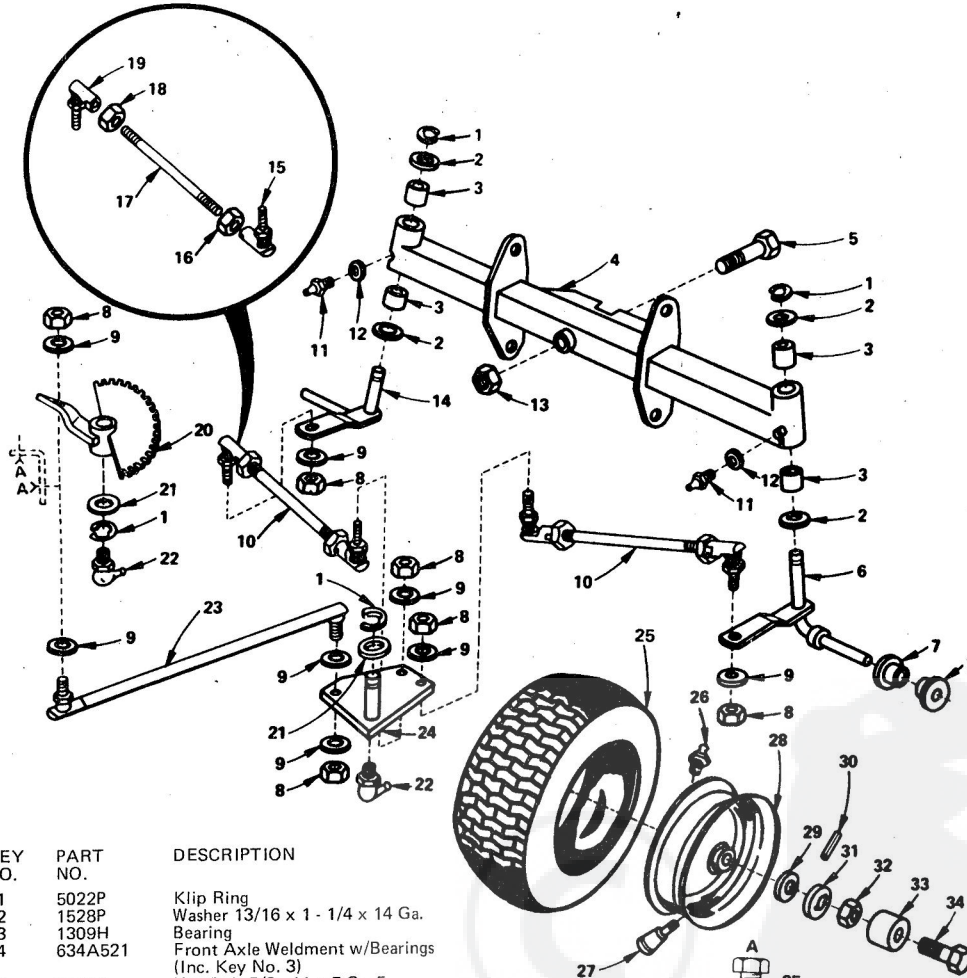

REPAIR PARTS

ROPER 16T GARDEN TRACTOR--MODEL NO. T6328CR

FRONT AXLE

KEY NO.	PART NO.	DESCRIPTION
1	5022P	Klip Ring
2	1528P	Washer 13/16 x 1 - 1/4 x 14 Ga.
3	1309H	Bearing
4	634A521	Front Axle Weldment w/Bearings (Inc. Key No. 3)
5	3294P	Hex Bolt 5/8 - 11 x 5 Gr. 5
6	673A260	Spindle Complete - R.H.
7	9040H	Flanged Bearing
8	7810H	Locknut 3/8 - 24 UNF
9	2515R	Hardened Washer
10	7838R	Tie Rod and Joints (Inc. Key No's. 15, 16, 17, 18 & 19)
11	6855M	Grease Fitting
12	1505P	Washer 9/32 x 1/2 x 14 Ga.
13	4764H	Locknut 5/8 - 11 UNC
14	673A261	Spindle Complete L.H.
15	8515R	Tie Rod Joint (R.H. Thread)
16	558P	*Hex Jam Nut 1/2 - 20 (R.H. Thread)
17	634A819	Tie Rod and Nuts (Inc. Key No's. 16 & 18)
18	559P	Hex Jam Nut 1/2 - 20 (L.H. Thread)
19	8514R	Tie Rod Joint (L.H. Thread)
20	634A813	Steering Gear Sector and Arm
21	1617P	Washer 25/32 x 1 - 1/4 x 16 Ga.
22	6842M	Grease Fitting
23	7837R	Drag Link and Joint
24	673A262	Steering Bell Crank Assembly
25	3938R	Front Tire 16 x 6.50 - 8 T.S.

KEY NO.	PART NO.	DESCRIPTION
26	6856M	Grease Fitting 1/4 - 28 Taper Thd.
27	795R	Tire Valve
28	3636R	Front Wheel and Bearings (2 ea. Key No. 7)
29	1562P	Washer 25/32 x 1 - 1/2 x 16 Ga.
30	8798H	Roll Pin 5/32 x 1
31	8785H	Wear Washer
32	4831H	Locknut 3/4 - 16 UNF
33	8763H	Dust Cap-Outer
34	3008P	Hex Bolt 5/16 - 18 x 1/2
35	3052P	*Hex Bolt 3/8 - 24 x 1
36	515P	*Hex Nut 3/8 - 24 UNF

*STANDARD HARDWARE-PURCHASE LOCALLY