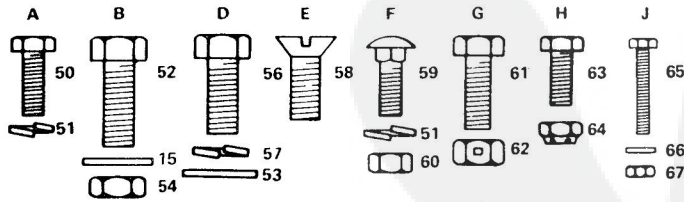

*STANDARD HARDWARE--PURCHASE LOCALLY

REPAIR PARTS

ROPER 16T GARDEN TRACTOR--MODEL NO. T6328CR

BRAKE AND CLUTCH

REPAIR PARTS

ROPER 16T GARDEN TRACTOR--MODEL NO. T6328CR

BRAKE AND CLUTCH

KEY NO.	PART NO.	DESCRIPTION	KEY NO.	PART NO.	DESCRIPTION
1	8899R	Insert Clutch-Brake	37	673A259	Idler Bracket Assembly
2	8882R	Foot Pedal	38	6636H	Idler
3	8765H	Foot Pedal Bracket	39	5025P	Klip Ring
4	9008H	Spring	40	634A898	Steering Arm Weldment
5	2776J	Foot Pedal Shaft	41	500P	*Hex Nut 7/16 - 14 UNC
6	5023P	Klip Ring	42	1001P	*Lockwasher 7/16
7	1527P	Washer 21/32 x 7/8 x 16 Ga.	43	1544P	*Washer 15/32 x 15/16 x 16 Ga.
8	2505P	Cotter Pin 1/8 x 3/4	44	6635H	Flat Idler
9	2202R	Brake Rod - Front	45	1520P	Washer 15/32 I.D. x 1 - 1/8 x 11 Ga.
10	6417H	Turnbuckle	46	6479H1	Belt Guide Finger
11	501P	*Hex Nut 3/8 - 16 UNC	47	3262P	Hex Bolt 7/16 - 14 x 2 - 1/2
12	7823R	Safety Switch Actuator	48	2692R	V-Belt
14	2201R	Bushing	49	6461H2	Pulley, Transaxle
15	1557P	Washer 13/32 x 13/16 x 11 Ga.	50	3003P	*Hex Bolt 1/4 - 20 x 3/4
16	2263R	Spring Washer	51	1002P	*Lockwasher 1/4
17	9686R	Parking Brake Yoke	52	3052P	*Fin. Hex Bolt 3/8 - 24 x 1
18	175H	Roll Pin	53	1513P	*Washer 13/32 x 13/16 x 16 Ga.
19	634A887	Lock Bracket Assembly	54	548P	Hex Jam Nut 3/8 - 24 UNF
20	2221R	Spacer	55	5142H	Roll Pin
21	5999H	Spring Washer	56	3022P	Hex Bolt 3/8 - 16 x 7/8
22	4379H	Handle Grip	57	1004P	*Lockwasher 3/8
23	626A341	Parking Lock Handle Assembly	58	3164P	Flat Hd. Machine Screw - Undercut 3/8 - 16 x 3/4
24	7810H	Locknut 3/8 - 24 UNF	59	11P	Sq. Neck Carriage Bolt 1/4 - 20 x 5/8
25	626A365	Brake Rod Assembly	60	503P	*Hex Nut 1/4 - 20 UNC
26	634A167	Brake Band Assembly	61	3159P	*Hex Bolt 5/16 - 18 x 7/8
27	634A168	Brake Bracket Assembly	62	1685H	Locknut 5/16 - 18 UNC
28	9204H	Locknut 1/2 - 20 UNF	63	3244P	Hex Bolt 1/4 - 28 x 5/8 Gr. 5
29	214J	Brake Drum	64	9071H	Locknut 1/4 - 28 UNF
30	634A899	Brake Arm Assembly	65	3326P	Hex Hd. Mach. Screw 6 - 32 x 1
31	9858M1	Woodruff Key	66	1567P	Washer 5/32 x 3/8 x 20 Ga.
32	9288R	Clutch Rod	67	594P	*Centerlock Nut 6 - 32 UNC
33	2514P	Cotter Pin 1/4 x 1	68	2228M	Woodruff Key
34	6486H	Spring	69	1602P	Washer 13/32 x 5/8 x 11 Ga.
35	1587P	*Washer 17/32 x 1 - 1/16 x 21 Ga.			
36	4939M	Retainer Spring			
36A	544J	Hose Shield			