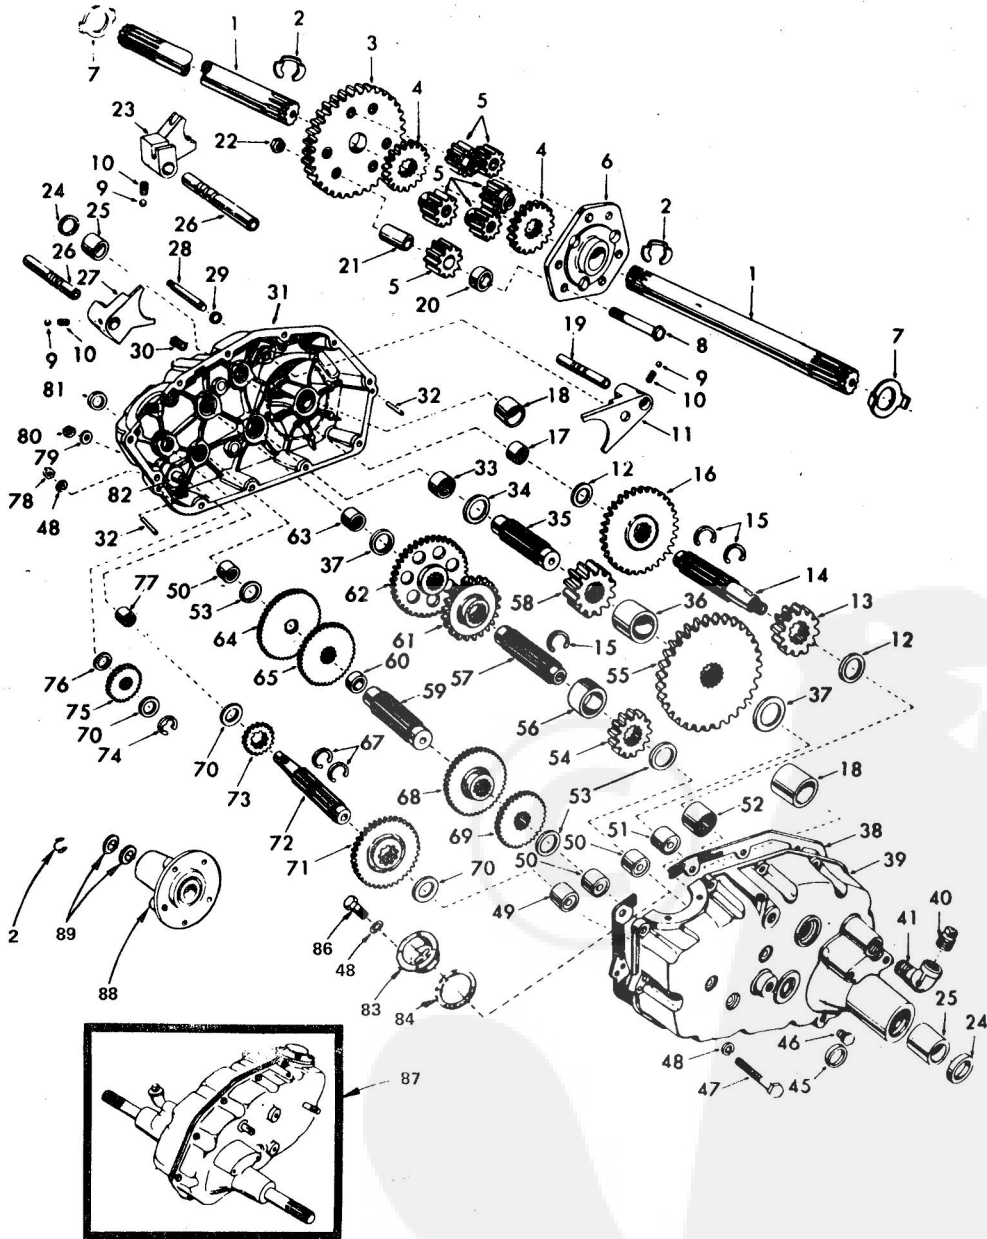

REPAIR PARTS

ROPER 16T GARDEN TRACTOR--MODEL NO. T6328CR

TRANSAXLE NO. 633X18

REPAIR PARTS

ROPER 16T GARDEN TRACTOR--MODEL NO. T6328CR

TRANSAXLE NO. 633X18

KEY NO.	PART NO.	DESCRIPTION	KEY NO.	PART NO.	DESCRIPTION
1	4197R	Axle Shaft	49	4895H	Needle Bearing
2	5845R	Klip Ring	50	4222R	Needle Bearing
3	4199R	Final Drive Gear	51	1529R	Needle Bearing
4	4216R	Differential Gear	52	8119M	Needle Bearing
5	4215R	Differential Pinion	53	4220R	Thrust Bearing Race
6	4217R	Differential Carrier	54	4209R	3rd Reduction Pinion - Low
7	6256H	Axle Thrust Washer	55	4213R	4th Reduction Gear
8	3056P	Hex Bolt 3/8 - 24 UNF x 3 - 1/4 (1" Thread Length)	56	4442R	2nd Reduction Pinion Spacer
9	7392M	Steel Ball	57	4195R	2nd Reduction Gear Shaft
10	6272H	Spring - Shift Fork Detent	58	4214R	Final Drive Pinion
11	4985R	Shift Fork, High - Low Range	59	4194R	1st Reduction Gear Shaft
12	6266H	Thrust Bearing Race	60	7528R	1st Reduction Shaft Spacer
13	4212R	4th Reduction Pinion	61	4208R	3rd Reduction Pinion - High
14	4196R	3rd Reduction Gear Shaft	62	4207R	2nd Reduction Gear
15	6276H	Snap Ring	63	7398H	Needle Bearing
16	633A63	High - Low Range Gears	64	4203R	Low Speed Gear and 2nd Reduction Pinion Cluster
17	8118M	Needle Bearing	65	4204R	Reverse Gear
18	8740H1	Sintered Iron Bearing	67	4926H	Snap Ring
19	6217H	Shift Fork Shaft, High - Low Range	68	4205R	Intermediate Speed Gear
20	4218R	Differential Pinion Spacer	69	4206R	High Speed Gear
21	6252H1	Differential Pinion Bushing	70	1370H	Thrust Bearing Race
22	7810H	Gripco Nut	71	633A69	Intermediate and High Speed Cluster Pinions
23	4986R	Shift Fork - L.H.	72	4193R	Input Shaft
24	7393R	Oil Seal	73	4201R	Low Speed Pinion
25	992R1	Sintered Iron Bearing	74	5001P	E-Ring
26	6216H	Shift Fork Shaft	75	1153R	Reverse Idler Gear
27	6262H	Shift Fork - R.H.	76	7392H	Reverse Idler Thrust Washer
28	6215H	Shift Shaft, High - Low Range	77	5529H	Needle Bearing
29	6269H	Oil Seal	78	504P	*Hex Nut 5/16 - 18 UNC
30	5855H	Pressure Relief Valve	79	1167R	Sealing Washer
31	633A65	Gearcase and Bearings - R.H. (Inc. Key No's. 17, 18, 25, 33, 50, 63, 76, 77 and 82)	80	541P	Hex Jam Nut 7/16 - 20 UNF
32	6277H	Dowel Pin	81	6270H	Oil Seal
33	4225R	Needle Bearing	82	7384H	Reverse Idler Shaft
34	7396H	Thrust Bearing Race	83	75J	Gear Shift Gate
35	4198R	4th Reduction Gear Shaft	84	6274H	Shift Ball Cover Gasket
36	4200R	4th Reduction Gear Spacer	85	1003P	Lockwasher 5/16
37	7395H	Thrust Bearing Race	86	3159P	*Hex Bolt 5/16 - 18 UNC x 7/8
38	6275H	Gearcase Gasket	87	633X18	Transaxle Assembly Less Brake Drum & Shift Lever (Parts shown below)
39	633A64	Gearcase and Bearings - L.H. (Inc. Key No's. 18, 25, 49, 51, 52 and 2 each No. 50)	88	634A692	Rear Wheel Hub and Bushing
40	4002P	Pipe Plug 1/2 - 14 N.P.T.	89	7563R	Axle Thrust Washer
41	4003P	Street Elbow 90°, 1/2 - 1/4 N.P.T.	---	2515J	Serial and Part No. Tag
45	6271H	Oil Seal	---	2516J	Owners Manual (for 633X18 Transaxle)
46	4001P	Pipe Plug 1/4 - 18 N.P.T.	*STANDARD HARDWARE--PURCHASE LOCALLY		
47	3087P	*Hex Bolt 5/16 - 18 x 1 - 1/2 Gr. 5			
48	1007P	*Lockwasher 5/16 Extra Heavy