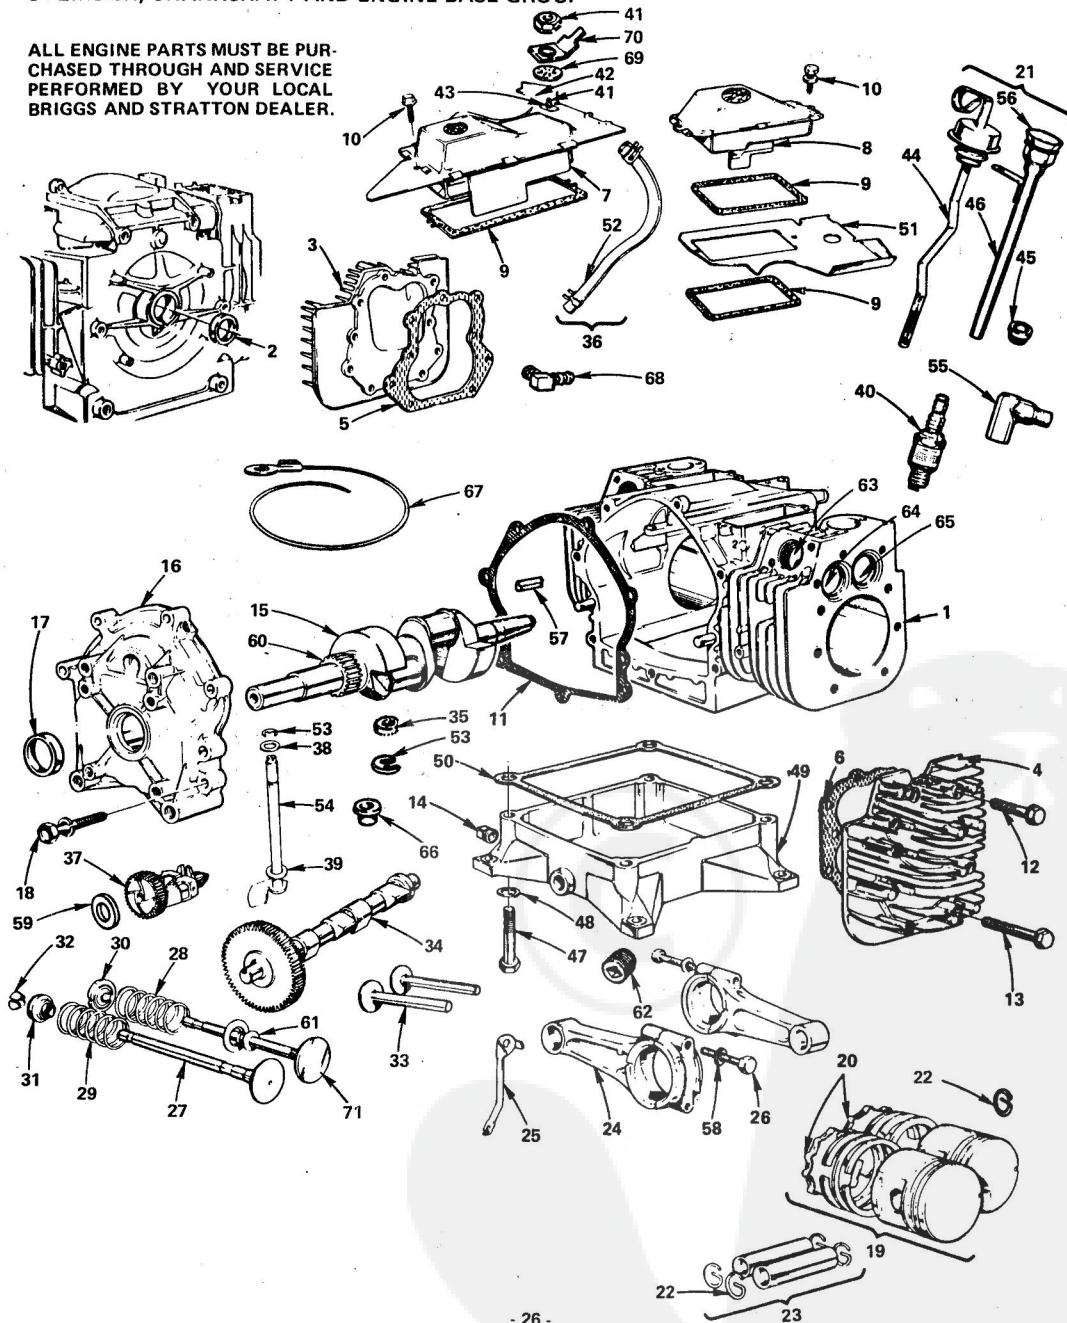

REPAIR PARTS

16T GARDEN TRACTOR--MODEL NO. T6328CR
BRIGGS AND STRATTON ENGINE--MODEL NO. 401417, TYPE NO. 0127-01

CYLINDER, CRANKSHAFT AND ENGINE BASE GROUP

ALL ENGINE PARTS MUST BE PURCHASED THROUGH AND SERVICE PERFORMED BY YOUR LOCAL BRIGGS AND STRATTON DEALER.

16T GARDEN TRACTOR--MODEL NO. T6328CR
BRIGGS AND STRATTON ENGINE--MODEL NO. 401417, TYPE NO. 0127-01

CYLINDER, CRANKSHAFT AND ENGINE BASE GROUP

KEY NO.	PART NO.	DESCRIPTION	KEY NO.	PART NO.	DESCRIPTION
1	394351	Cylinder Assembly	35	271316	Foam Seal - Governor Shaft
2	391086	Seal - Oil	36	393244	Pipe - Fuel
3	212179	Head - Cylinder No. 1	37	394348	Gear - Governor
4	212180	Head - Cylinder No. 2	38	93852	Washer - Gov. Crank (outside)
5	270984	*Gasket - Cylinder Head No. 1	39	220863	Washer - Gov. Crank (inside)
6	270983	*Gasket - Cylinder Head No. 2	40	392588	Plug - Spark (Resistor)
7	393243	Breather Assembly No. 1			NOTE: Spark Plugs use Ignition Cable
8	393153	Breather Assembly No. 2			Terminal No. 221798.
9	27803	*Gasket - Valve Cover	41	90576	Nut - Hex 8 - 32
10	93394	Screw - Sem	42	231174	Terminal
11	270982	*Gasket - Crankcase Cover 1/64" Thick	43	280180	Grommet - Insulator
11	271145	*Gasket - Crankcase Cover .005" Thick	44	392781	Cap and Dipstick - Oil Filler
11	271146	*Gasket - Crankcase Cover .009" Thick	45	68838	Seal - Filler Tube
12	93113	Screw - Cylinder Head (2 - 15/16" long)	46	392782	Tube - Oil Filler
13	93111	Screw - Cylinder Head (1 - 15/16" long)	47	93783	Screw - Hex Hd.
14	91084	Plug - Oil Drain	48	92268	Washer
15	392976	Crankshaft	49	393559	Base - Engine
16	393272	Cover Assembly - Crankcase	50	270981	*Gasket - Engine Base
17	291675	Seal - Oil	51	222700	Baffle - Air
18	93847	Screw - Crankcase Cover Mtg. Sem	52	93053	Clamp - Fuel Pipe
19	393271	Piston Assembly - Standard	53	93851	Retainer - E-Ring
19	393343	Piston Assembly - .010" O.S.	54	394396	Crank - Governor
19	393344	Piston Assembly - .020" O.S.	55	66538	Elbow - Spark Plug
19	393345	Piston Assembly - .030" O.S.	56	270933	Seal - Oil Filler Cap
20	393277	Ring Set - Piston - Standard	57	61760	Key - Flywheel
20	393340	Ring Set - Piston - .010" O.S.	58	220863	Washer
20	393341	Ring Set - Piston - .020" O.S.	59	222773	Washer - Thrust
20	393342	Ring Set - Piston - .030" O.S.	60	261363	Gear - Timing
21	393031	Dipstick and Tube Assembly	61	393279	Seal Ass'y. and Retainer
22	260924	Lock - Piston Pin	62	93448	Plug - Hex Socket
23	299691	Pin Assembly - Piston - Standard	63	230655	+Guide - Exhaust Valve
23	391286	Pin Assembly - Piston - .005" O.S.	64	210940	+Seat - Exhaust Valve (Standard)
24	393270	Rod Assembly - Connecting	65	211661	+Seat - Intake Valve (Standard)
25	222480	Dipper - Connecting Rod	66	261559	Lower Bushing - Gov.
26	92909	Screw - Connecting Rod	67	393035	Wire - Ground
27	390420	Valve - Exhaust	68	67218	Elbow - Connector
28	65906	Spring - Intake Valve	69	92791	Washer - Lock Shakeproof
29	26828	Spring - Exhaust Valve	70	93722	Terminal - Spade
30	221596	Retainer - Intake Valve	71	261055	Valve - Intake
31	292260	Rotocoil - Exhaust			Uses: 393279 Seal Ass'y. and Retainer (Key No. 61)
32	93630	Retainer - Exhaust Valve Rotocoil			
33	261368	Tappet - Valve			
34	212173	Gear - Cam			

*Inc. in Gasket Set - 393278

+Special Tools required to install - See Repair Instructions Manual.