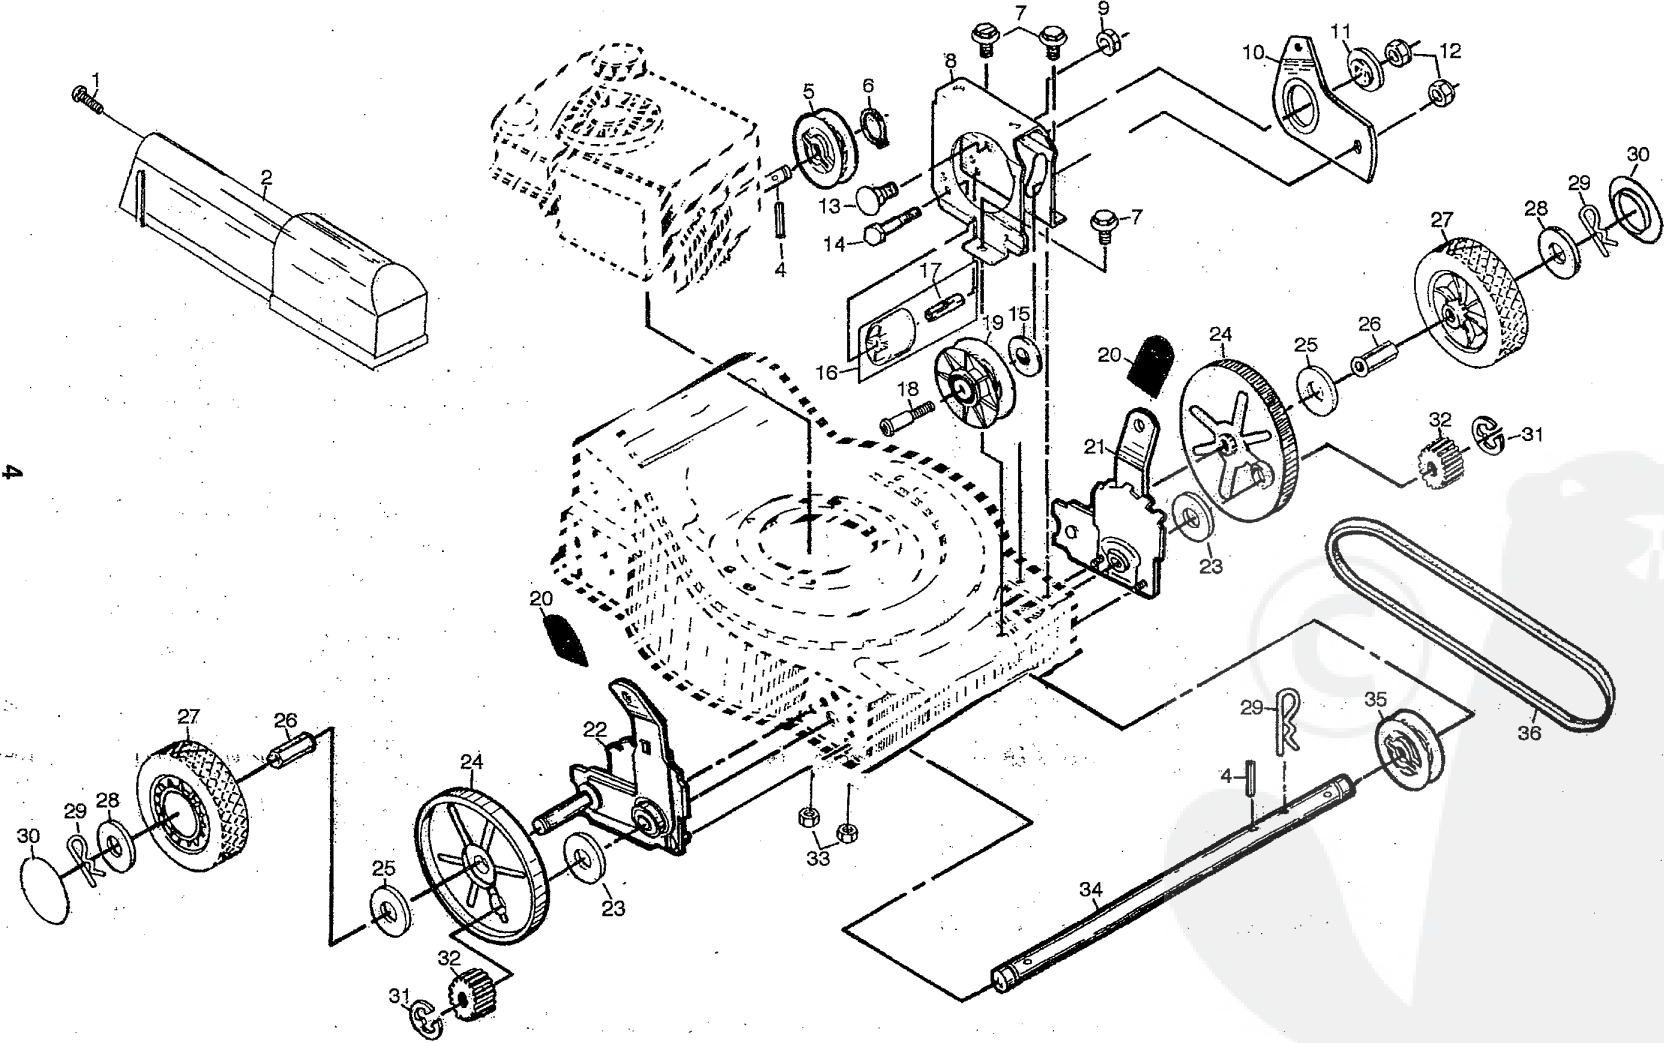

REPAIR PARTS

20" REAR BAGGER ROTARY MOWER MODEL NO. AN2D779B

REPAIR PARTS

20" REAR BAGGER ROTARY MOWER MODEL NO. AN2D779B

KEY NO.	PART NO.	DESCRIPTION
1	750097	Hex Washer Head Screw #10-24 x 1/2
2	750727	Drive Cover
3	4802	Washer
4	851980	Drive Pawl
5	88043	Drive Pulley
6	12000030	Retaining Ring
7	54583	Screw 1/4-20 x 1/2
8	851947X004	Clutch Frame
9	50962	Locknut 1/4-20
10	88065X004	Clutch Lever
11	88067	Clutch Lever Spacer
12	750253	Locknut 5/16-18
13	72070504	Carriage Bolt 5/16-18 x 1/2
14	74350424	Hex Head Screw 1/4-20 x 1-1/2
15	88069	Spacer
16	48160	Idler Assembly (Includes Key No. 17)
17	88576	Idler Spacer
18	88517	Shoulder Bolt 5/16-18 x 1-3/8
19	88516	Idler Pulley

KEY NO.	PART NO.	DESCRIPTION
20	87877	Selector Knob
21	700339	Selector Assembly (Left)
22	700340	Selector Assembly (Right)
23	88118	Felt Washer
24	88080	Dust Cover
25	67725	Washer
26	88446	Wheel Bushing
27	700953	Wheel & Tire Assembly
28	52160	Washer
29	85179	Retainer Clip
30	77400	Hubcap
31	12000057	E-Ring
32	137054	Pinion
33	63601	Locknut 1/4-20
34	700537	Drive Shaft
35	88082	Driven Pulley
36	850053	Drive Belt
--	850077	"Clean Under" Decal (Drive Cover)
--	851101	Decal (Drive Cover)

61