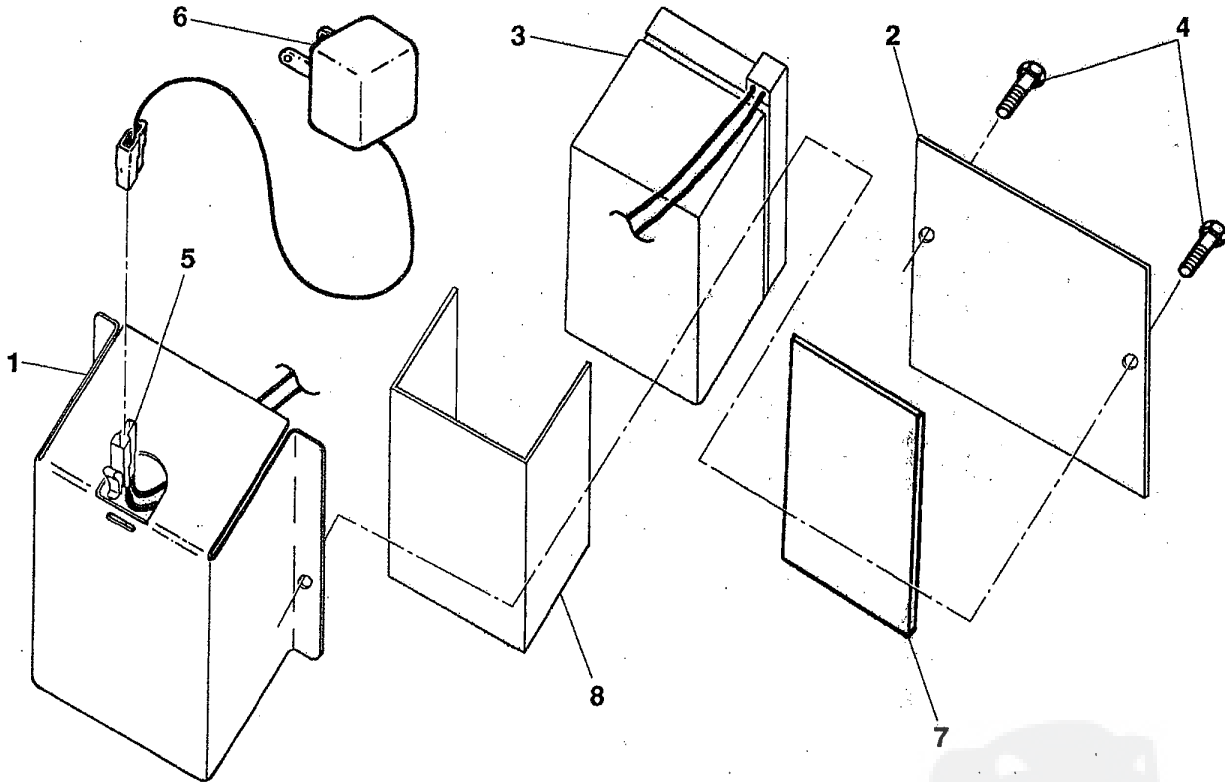

REPAIR PARTS

20" REAR BAGGER ROTARY LAWN MOWER -- MODEL NO. AN2D779B

KEY NO.	PART NO.	DESCRIPTION
1	86334X419	Battery Bracket
2	86337X419	Battery Cover
3	750909	Battery
4	36953	Hex Washer Head Screw #10-24 x 1/2
5	86353	Connector Mounting Clip
6	130024	Battery Charger
7	86649	Battery Pad
8	134861	Battery Wrap