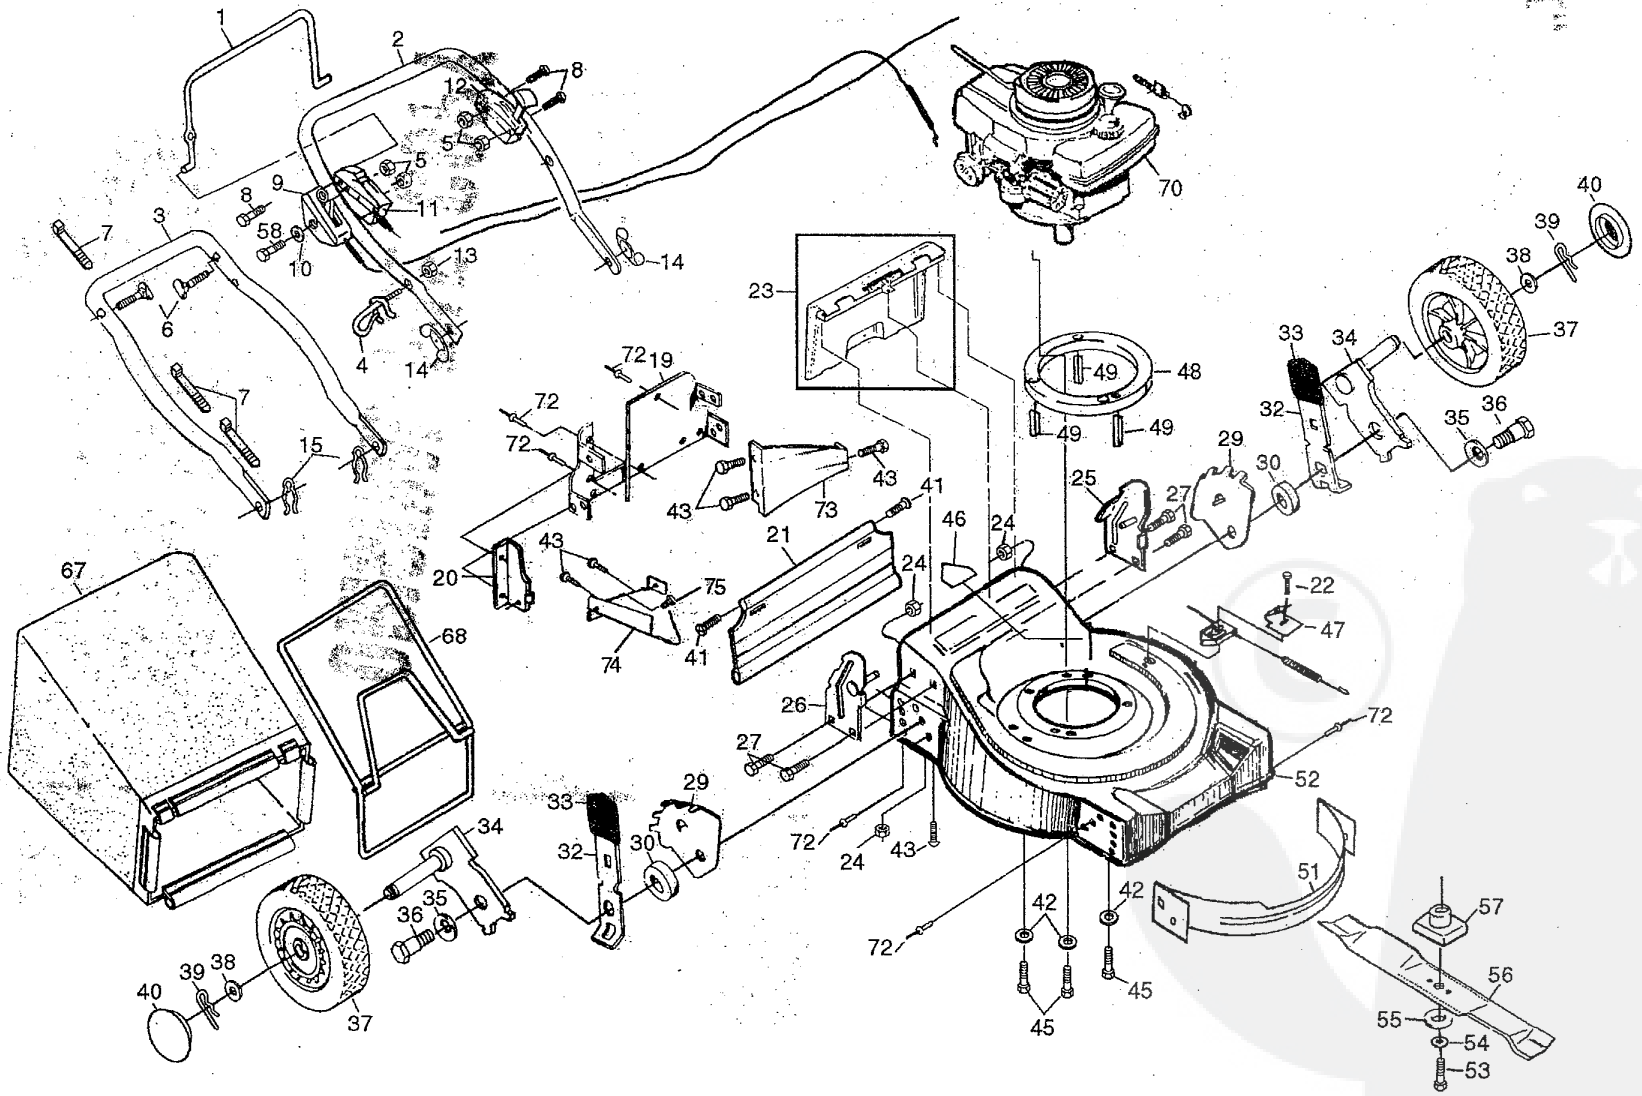

## 20" REAR BAGGER ROTARY MOWER MODEL NO. AN2D779B

10001

2

## 20" REAR BAGGER ROTARY MOWER MODEL NO. AN2D779B

KEY NO.	PART NO.	DESCRIPTION
1	750097	Hex Washer Head Screw #10-24 x 1/2
2	750727	Drive Cover
3	4802	Washer
4	851980	Drive Pawl
5	88043	Drive Pulley
6	12000030	Retaining Ring
7	54583	Screw 1/4-20 x 1/2
8	851947X004	Clutch Frame
9	50962	Locknut 1/4-20
10	88065X004	Clutch Lever
11	88067	Clutch Lever Spacer
12	750253	Locknut 5/16-18
13	72070504	Carriage Bolt 5/16-18 x 1/2
14	74350424	Hex Head Screw 1/4-20 x 1-1/2
15	88069	Spacer
16	48160	Idler Assembly (Includes Key No. 17)
17	88576	Idler Spacer
18	88517	Shoulder Bolt 5/16-18 x 1-3/8
19	88516	Idler Pulley

KEY NO.	PART NO.	DESCRIPTION
20	87877	Selector Knob
21	700339	Selector Assembly (Left)
22	700340	Selector Assembly (Right)
23	88118	Felt Washer
24	88080	Dust Cover
25	67725	Washer
26	88446	Wheel Bushing
27	700953	Wheel & Tire Assembly
28	52160	Washer
29	85179	Retainer Clip
30	77400	Hubcap
31	12000057	E-Ring
32	137054	Pinion
33	63601	Locknut 1/4-20
34	700537	Drive Shaft
35	88082	Driven Pulley
36	850053	Drive Belt
--	850077	"Clean Under" Decal (Drive Cover)
--	851101	Decal (Drive Cover)

# REPAIR PARTS

20" REAR BAGGER ROTARY LAWN MOWER -- MODEL NO. AN2D779B

KEY NO.	PART NO.	DESCRIPTION
1	86334X419	Battery Bracket
2	86337X419	Battery Cover
3	750909	Battery
4	36953	Hex Washer Head Screw #10-24 x 1/2
5	86353	Connector Mounting Clip
6	130024	Battery Charger
7	86649	Battery Pad
8	134861	Battery Wrap