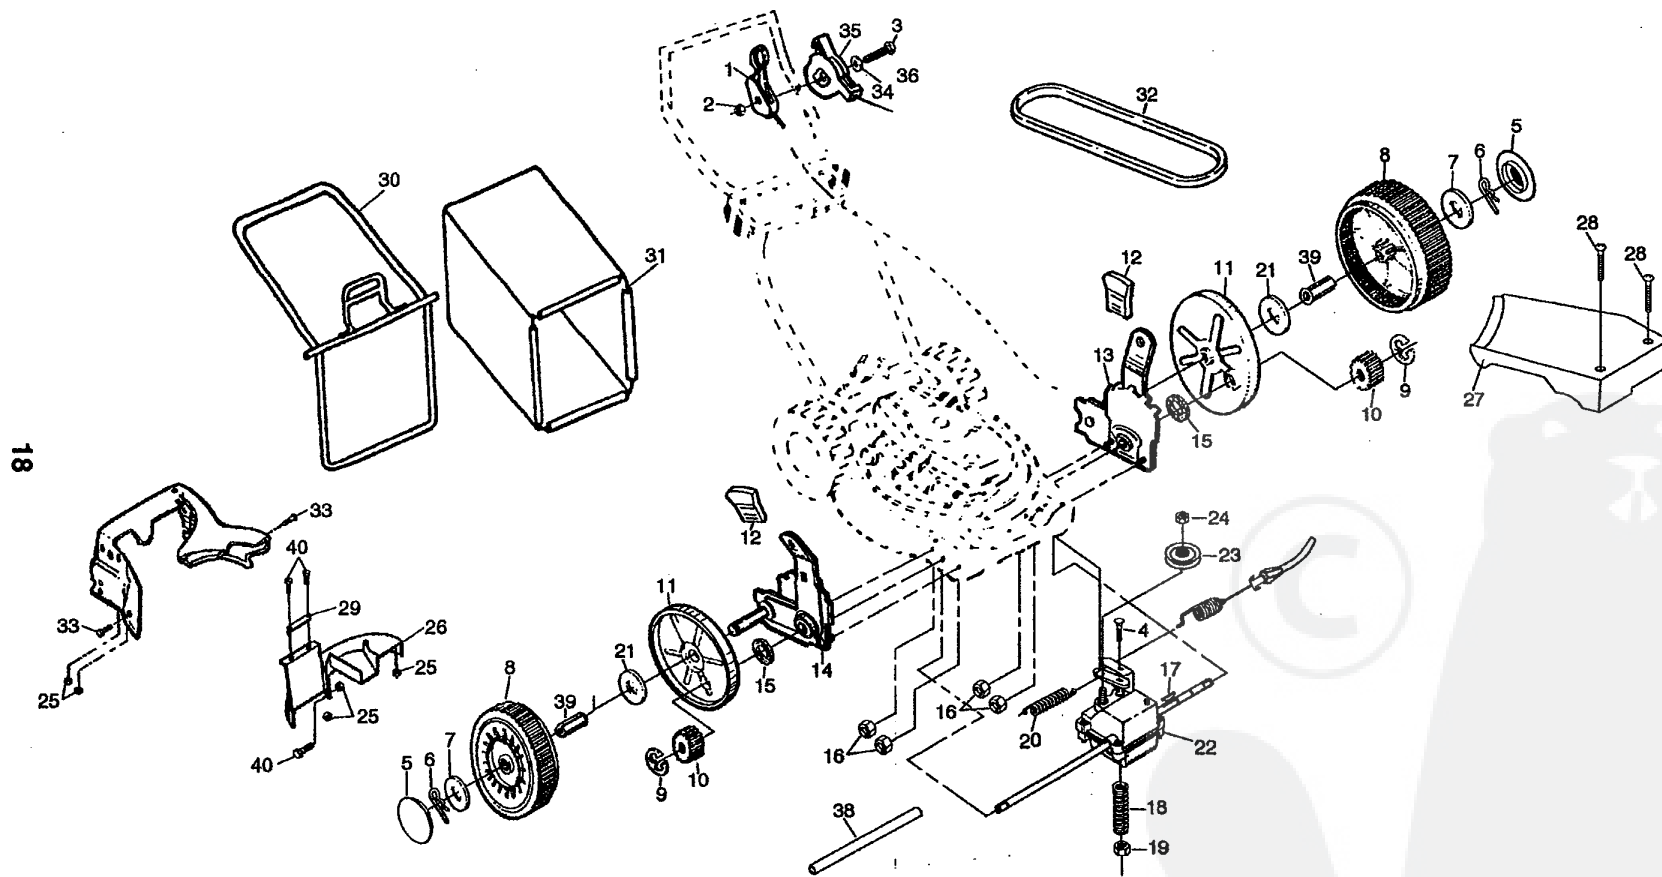

REPAIR PARTS

ROTARY LAWN MOWER -- MODEL NO. BM4Z411A

18

REPAIR PARTS

ROTARY LAWN MOWER -- MODEL NO. BM4Z411A

KEY NO.	PART NO.	DESCRIPTION
1	147724	Drive Control
2	63601	Locknut 1/4-20
3	88157	Hex Washer Head Screw
4	700875	Carriage Bolt 1/4-20 x 2
5	77400	Hubcap
6	85179	Retainer Clip
7	52160	Washer
8	700953	Wheel & Tire Assembly
9	12000058	E-ring
10	137054	Pinion
11	88080	Dust Cover
12	132800	Selector Knob
13	147233	Wheel Adjuster Assembly (Left)
14	147232	Wheel Adjuster Assembly (Right)
15	88118	Felt Washer
16	63601	Locknut
17	850848	Hi-Pro Key
18	137090	Spring
19	63601	Locknut 1/4-20

KEY NO.	PART NO.	DESCRIPTION
20	75192	Spring
21	67725	Washer 1/2 x 1-1/2 x .134
22	702511	Gear Case Assembly
23	137052	Drive Pulley
24	132010	Locknut
25	751152	Locknut 1/4-20
26	752160	Hi Vac Baffle
27	137088	Drive Cover
28	87866	Pan Head Tapping Screw #10-24 x 2-3/4
29	751616X004	Stiffener
30	145781	Catcher Frame
31	147012	Grass Bag
32	137078	V-Belt
33	72070404	Carriage Bolt 1/4-20
34	85723	Washer
35	147758	Throttle Control
38	86012	Drive Shaft Cover
39	88446	Wheel Bushing
40	74760412	Hex Head Screw 1/4
--	147183	Drive Control Decal