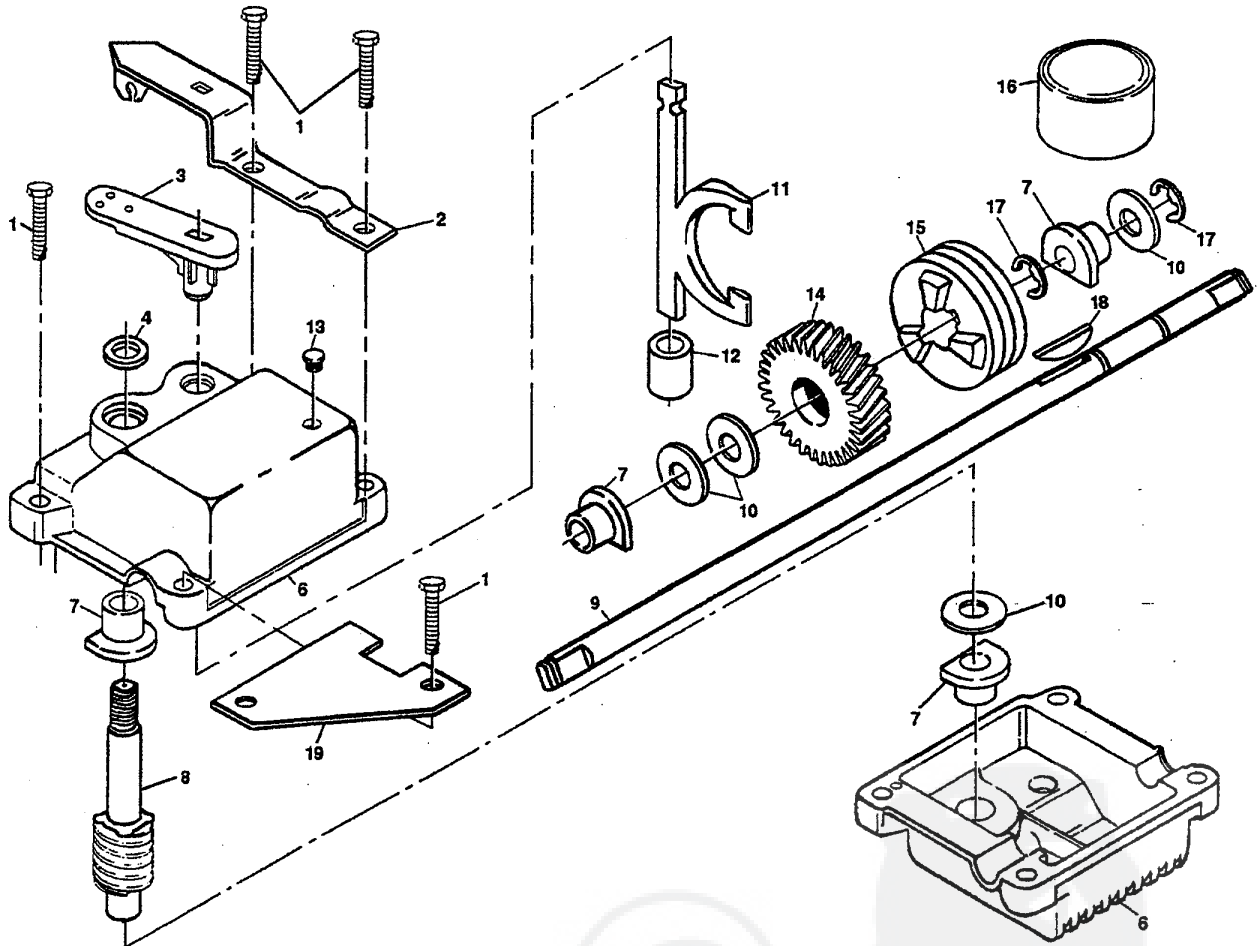

# REPAIR PARTS

POWER PROPELLED LAWN MOWER - - MODEL NO. BM4Z411A

GEAR CASE ASSEMBLY PART NUMBER 702511

KEY NO.	PART NO.	DESCRIPTION
1	17490416	Tapping Screw 1/4-20 x 1-1/4
2	137055X004	Engagement Bracket
3	137053	Shifter
4	57072	Seal
6	48373	Gear Case Halves Kit (Includes Key Nos. 4, 5, and 7)
7	77881	Bearing
8	137051	Worm Shaft
9	137074	Drive Shaft
10	57079	Hardened Washer

KEY NO.	PART NO.	DESCRIPTION
11	131484	Clutch Yoke
12	700343	Bushing
13	86447	Plug
14	137050	Helical Gear
15	750436X	Clutch Jaw
16	750369	Grease
17	12000003	E-Ring
18	850848	Hi-Pro Key
19	81585X004	Spring Bracket

**NOTE:** All component dimensions given in U.S. inches.  
1 inch = 25.4 mm

KEY NO.	PART NO.	DESCRIPTION
20	75192	Spring
21	67725	Washer 1/2 x 1-1/2 x .134
22	702511	Gear Case Assembly
23	137052	Drive Pulley
24	132010	Locknut
25	751152	Locknut 1/4-20
26	752160	Hi Vac Baffle
27	137088	Drive Cover
28	87866	Pan Head Tapping Screw #10-24 x 2-3/4
29	751616X004	Stiffener
30	145781	Catcher Frame
31	147012	Grass Bag
32	137078	V-Belt
33	72070404	Carriage Bolt 1/4-20
34	85723	Washer
35	147758	Throttle Control
38	86012	Drive Shaft Cover
39	88446	Wheel Bushing
40	74760412	Hex Head Screw 1/4
--	147183	Drive Control Decal