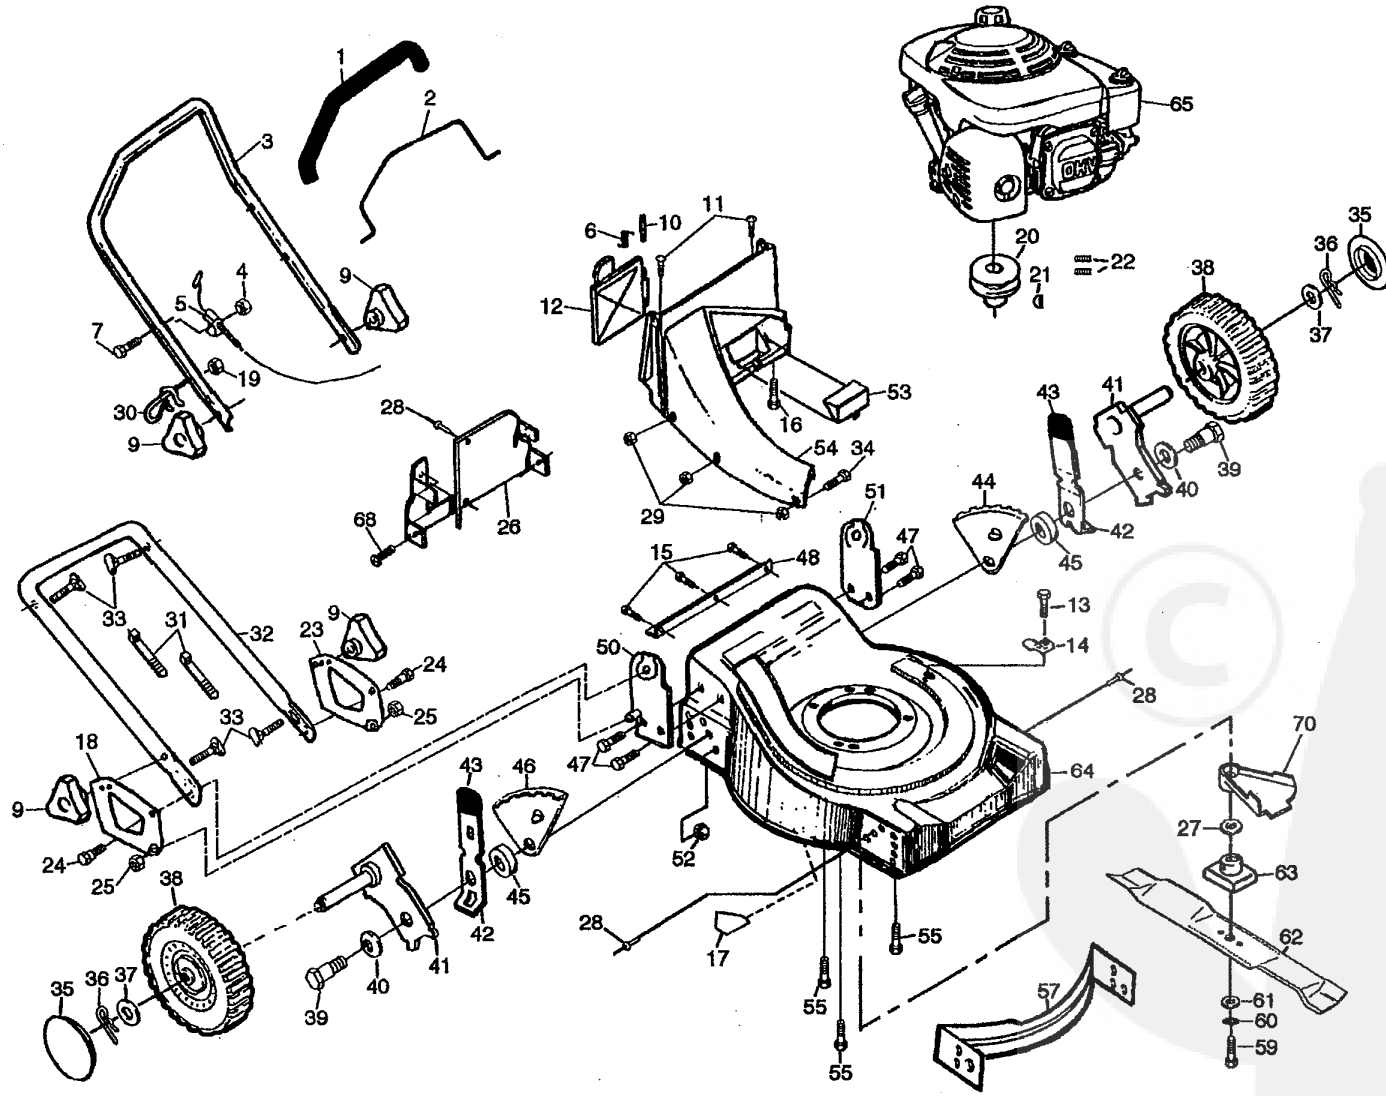

REPAIR PARTS

ROTARY LAWN MOWER -- MODEL NO. BM4Z411A

16

REPAIR PARTS

ROTARY LAWN MOWER - - MODEL NO. BM4Z411A

17

KEY NO.	PART NO.	DESCRIPTION	KEY NO.	PART NO.	DESCRIPTION
1	850724	Handle Grip	33	131959	Handle Bolt
2	145794	Control Bar	34	751872	Truss Head Screw 1/4-20 x 1/2
3	145640X479	Upper Handle	35	77400	Hubcap
4	63601	Locknut	36	85179	Retainer Clip
5	133107	Engine Zone Control Cable	37	52160	Washer
6	750783	Spring (Left)	38	800390	Wheel & Tire Assembly
7	74350424	Screw	39	142748	Shoulder Bolt
9	87692	Handle Knob	40	62335	Belleville Washer
10	750893	Hinge Rod	41	87886x004	Axle Arm
11	65231	Screw 1/4-20 x 1/2	42	850862x004	Selector Spring
12	752110	Rear Door	43	132800	Selector Knob
13	750097	Hex Washer Head Screw #10-24 x 1/2	44	88641	Wheel Adjusting Bracket (L.R.)
14	87930	Housing Cable Guide	45	84920	Spacer
15	146694	Self-Tapping Screw 1/4-20 x .38	46	88642	Wheel Adjusting Bracket (R.R.)
16	751155	Screw #8-16 x .62	47	55187	Self-tapping Screw 5/16-18 x 3/4
17	107339X	Danger Decal	48	146143X479	Foot Guard
18	752100X479	Handle Link (Right)	50	147035	Handle Bracket (Right)
19	73510400	Keys Locknut 1/4-20	51	147036	Handle Bracket (Left)
20	84596	Engine Pulley	52	751592	Locknut 3/8-16
21	87677	Hi Pro Key #505	53	750700	Cover
22	59708	Set Screw 1/4-20 x 5/16	54	146669	Hi Vac Tunnel
23	752102X479	Handle Link (Left)	55	146653	Hex Head Thread Rolling Screw 3/8-16 x 1
24	752183X	Shoulder Bolt	57	801652X479	Front Baffle
25	63124	Locknut	59	851084	Hex Head Machine Screw 3/8-24 x 1-3/8 Gr. 8
26	145818X479	Back Plate	60	850263	Helical Lock Washer
27	67510	Washer	61	851074	Hardened Washer
28	128415	Pop Rivet	62	141114	Blade 22"
29	751152	Locknut 1/4-20	63	144229X004	Blade Adapter
30	132001	Rope Guide	64	147013	Lawn Mower Housing Kit (Includes Key No. 17)
31	66426	Wire Tie	65	-----	* Engine - Honda Model No. GXV140-5.0-A1
32	750579X479	Lower Handle	68	88652	Screw, Hinge
			70	134612	Shield, Debris
			--	147011	Owner's Manual (English/French)

Available accessories not included with lawn mower:

-- MA40 Chute Deflector

* These parts must be purchased through an authorized Honda dealer.