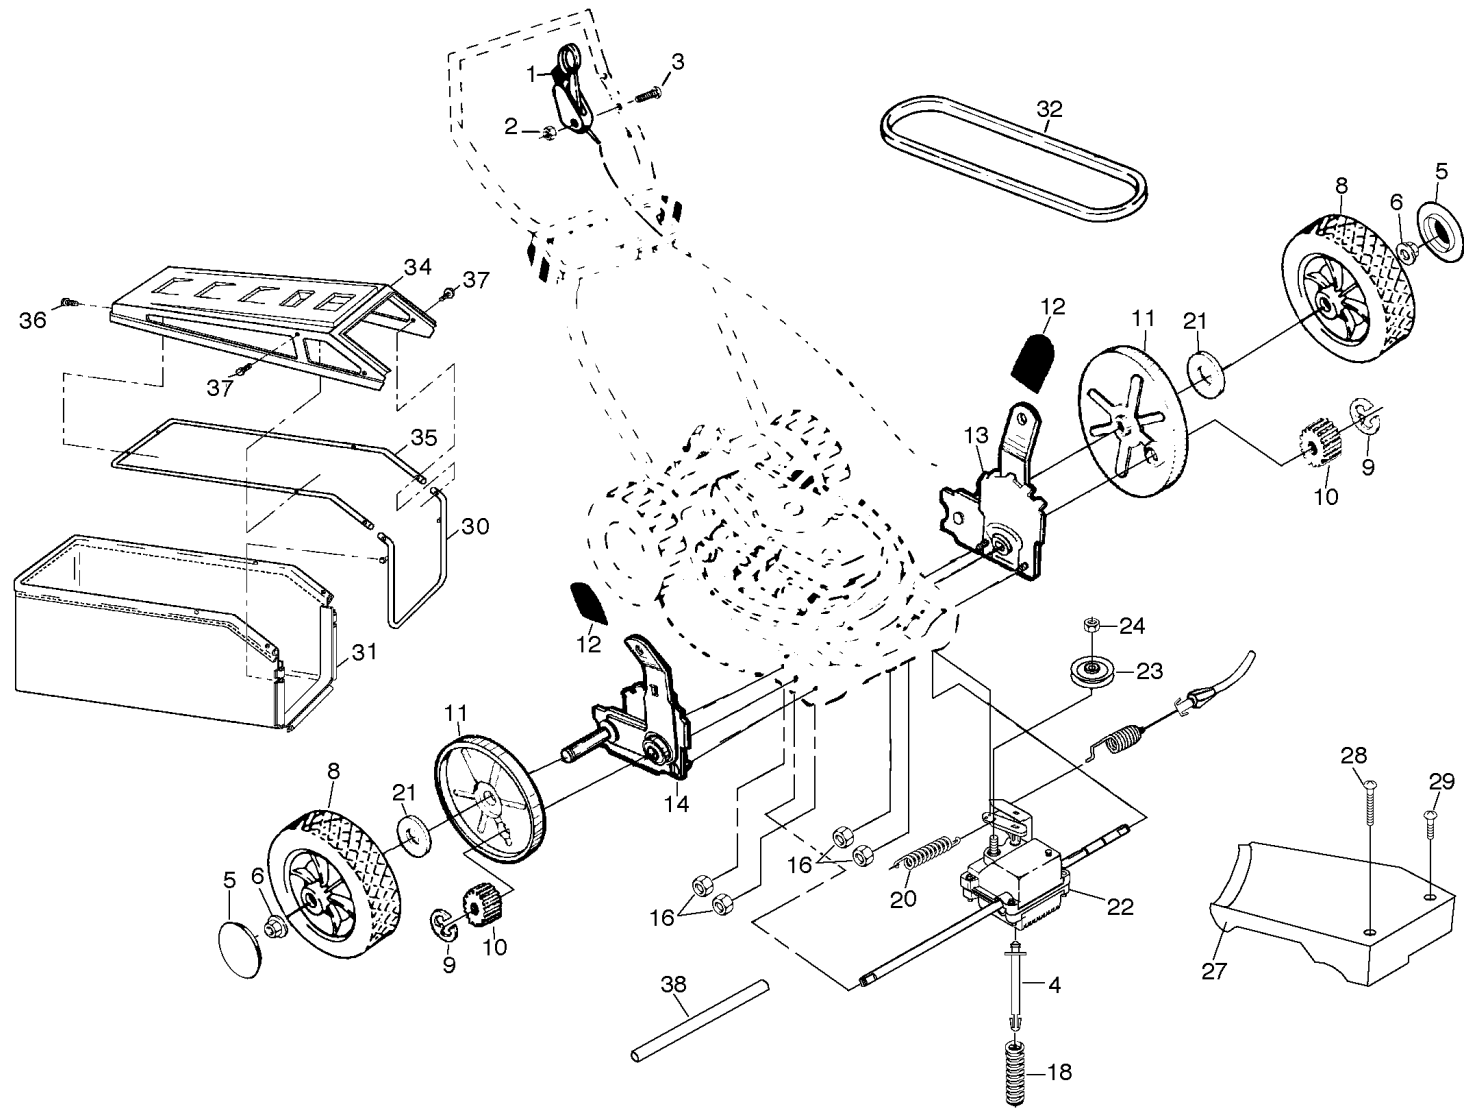

ROTARY LAWN MOWER - - MODEL NUMBER BM6TGRDEE

ROTARY LAWN MOWER - - MODEL NUMBER BM6TGRDEE

**KEY PART
NO. NO.**

DESCRIPTION

1	146323	Drive Control
2	751152	Locknut #10-24
3	158755	Hex Washer Hd Screw #10-24 x 2-1/8
4	150495	Spring Retainer
5	150182	Hubcap
6	145212	Flanged Locknut
8	180775	Wheel & Tire Assembly
9	12000058	E-ring
10	137054	Pinion
11	180504	Dust Cover
12	701037	Selector Knob
13	167675	Wheel Adjuster Assembly (Left)
14	167674	Wheel Adjuster Assembly (Right)
16	63601	Locknut
18	137090	Spring
20	75192	Spring
21	67725	Washer 1/2 x 1-1/2 x .134
22	702511	Gear Case Assembly

**KEY PART
NO. NO.**

DESCRIPTION

23	137052	Drive Pulley
24	132010	Locknut
27	137081	Drive Cover
28	146072	Pan Head Tapping Screw #10-24 x 2-3/4
29	149746	Pan Head Tapping Screw #10-24 x 3/4
30	851735	Catcher Frame
31	172439	Grass Bag
32	146527	V-Belt
34	851739	Catcher Top
35	851658	Tube Catcher
36	131029	Screw-Hex Washer #10-24 x .680
37	750634	Screw Threads Roll #10-24 x 1/2
38	86012	Drive Shaft Cover
--	161057	Inter. Self-Propelled Decal (not shown)

NOTE: All component dimensions given in U.S. inches.
1 inch = 25.4 mm