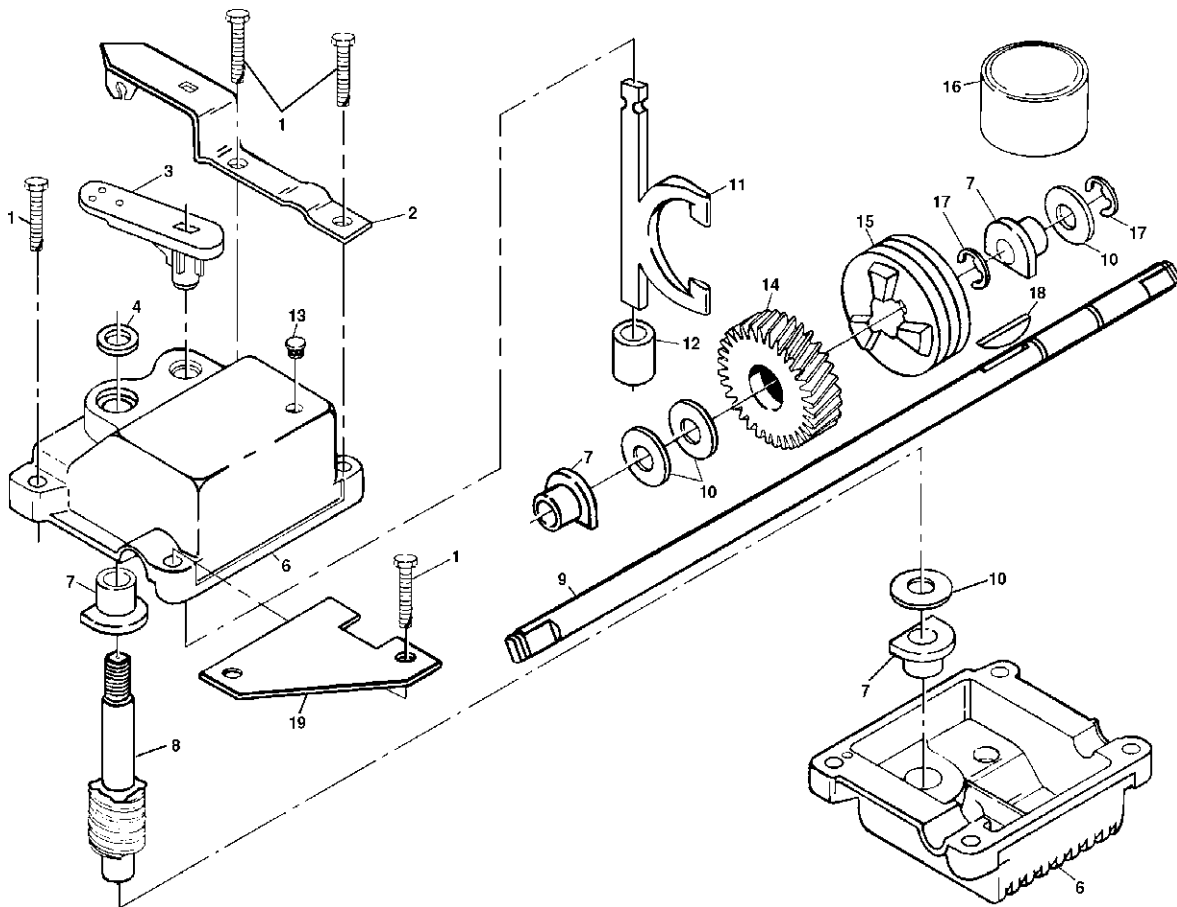

ROTARY LAWN MOWER - - MODEL NUMBER BM6TGRDEE GEAR CASE ASSEMBLY - PART NUMBER 702511

KEY PART NO. NO.	DESCRIPTION

1	17490416 Tapping Screw 1/4-20 x 1-1/4
2	137055X004 Engagement Bracket
3	137053 Shifter
4	57072 Seal
6	48373 Gear Case Halves Kit (Includes Key Numbers 4 and 7)
7	77881 Bearing
8	137051 Worm Shaft
9	137074 Drive Shaft
10	57079 Hardened Washer
11	131484 Clutch Yoke
12	700343 Bushing
13	86447 Plug
14	137050 Helical Gear
15	750436X Clutch Jaw
16	750369 Grease
17	12000003 E-Ring
18	850848 Hi-Pro Key
19	81585X004 Spring Bracket

NOTE: All component dimensions given in U.S. inches.
1 inch = 25.4 mm