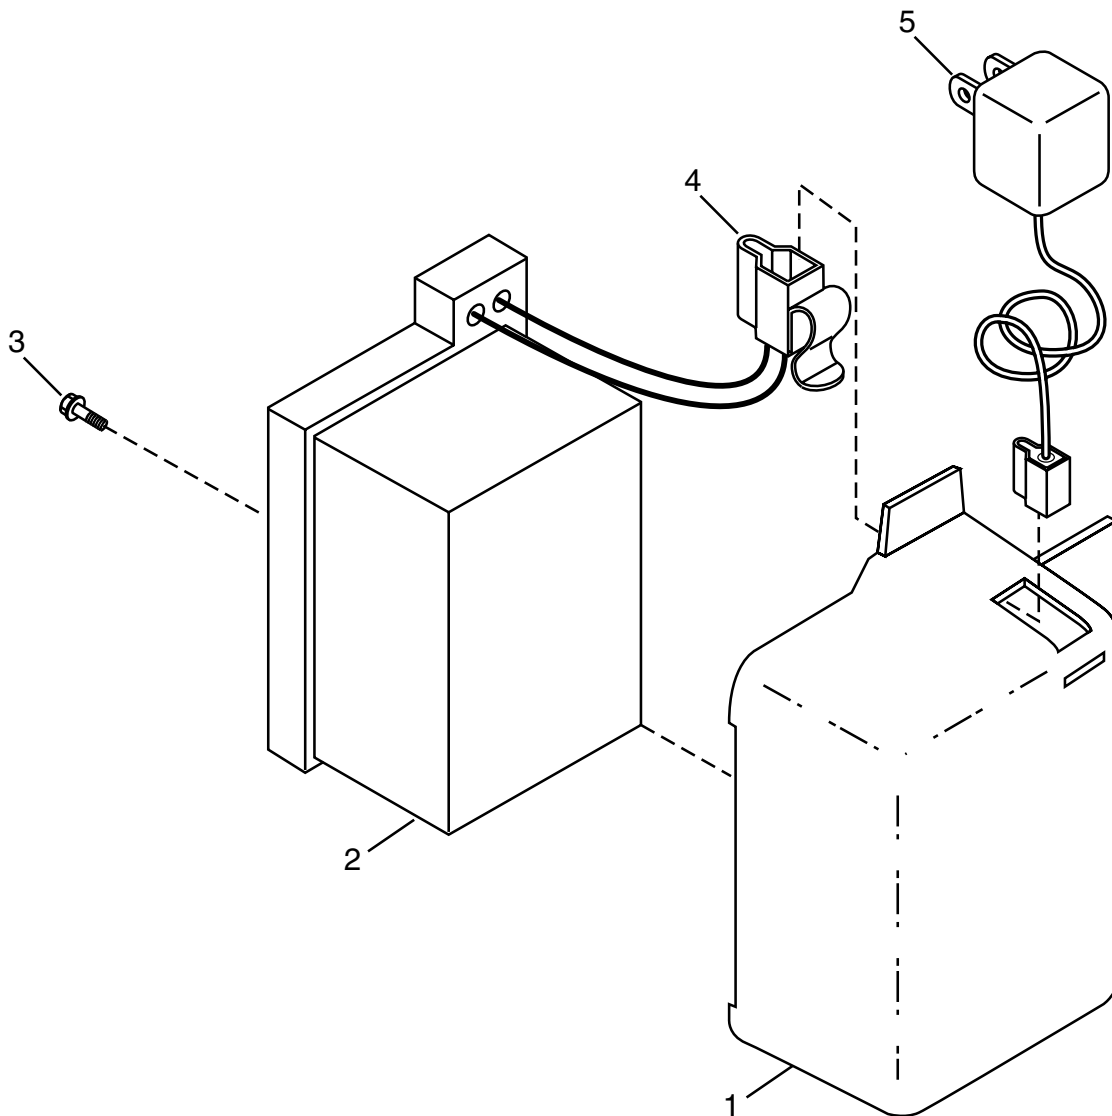

ROTARY LAWN MOWER - - MODEL NUMBER BM6TGRDEE

BATTERY ASSEMBLY

KEY PART NO. NO. DESCRIPTION

1	157553	Battery Box
2	750909	Battery
3	17411312	Hex Washer Head Screw 13 x .750
4	86353	Connector Mounting Clip
5	130024	Battery Charger

NOTE: All component dimensions given in U.S. inches.
1 inch = 25.4 mm