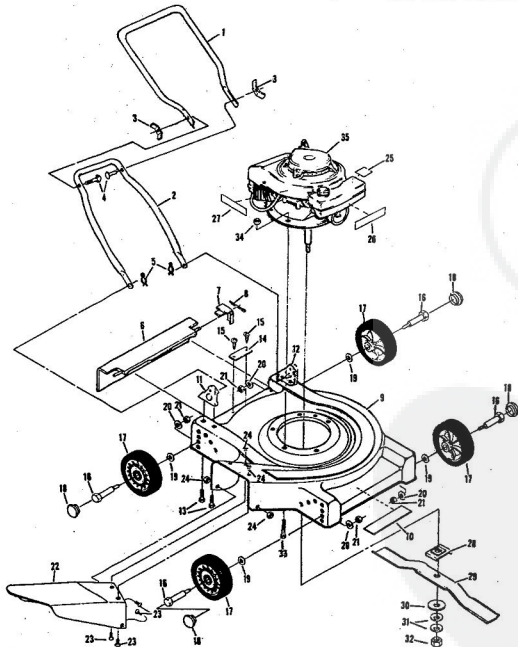

REPAIR PARTS

ROPER 20" 85CC 3.0 H.P. ROTARY LAWN MOWER MODEL NUMBER M117BR

REPAIR PARTS

Ref. No.	Part No.	Part Name	Ref. No.	Part No.	Part Name
1	64932	Handle - Upper	20	54005	Washer, Flat Steel .405-.860 X .095 (R.R.-L.R.-R.F.-L.F.)
2	62362	Handle - Lower	21	74400	Nut, Lock 3/8-16 (R.R.-L.R.-R.F.-L.F.)
3	67504	Wing Nut 5/16-18	22	67731	Discharge Guard
4	58714	Bolt, Handle 5/16-18 X 1 3/4	23	69179	Screw, Machine #10-24 X 1/2
5	51793	Hairpin Cutter	24	69180	Nut, Lock #10-24
6	72502	Rear Skirt	25	73221	Decal - Fuel Mixture (Furnished With Engine)
7	72503	Skirt Keeper	26	69226	Blade Flange Assembly
8	63640	Cutter Pin - 3/4	27	69229	Blade
9	79262	Housing W/Silk Screwing W/Decal (incl. Ref. #10)	28	69385	Washer, Blade
10	73221	Decal - Housing	29	54867	Washer, Spring (Belleville Type)
11	62886	Handle Bracket Assembly-Right	30	51433	Nut, Lock #10-24
12	62887	Handle Bracket Assembly-Left	31	51433	Nut, Lock #10-24
13	55187	Screw, Self-Topping 5/16-18 X 3/4	32	68205	Screw, Machine Hex Head W/Lock Washer 5/16-18 X 7/8
14	75222	Number Plate	33	68205	Screw, Machine Hex Head W/Lock Washer 5/16-18 X 7/8
15	54562	Screw, Self-Topping #10-24 X 1/2	34	74399	Engine-Model (AV 5.2 Type 670-83A) (3.0 H.P.) (Tecumseh Products Company)
16	60838	Axle Bolt 3/8-16 (R.R.-L.R.-R.F.-L.F.)	35	75186	Parts List - Owner's Manual
17	75071	Wheel and Tire Assembly-7"			
18	67360	Hub Cap (R.R.-L.R.-R.F.-L.F.)			
19	70080	Washer, Flat Steel .405-.860 X .250 (R.R.-L.R.-R.F.-L.F.)