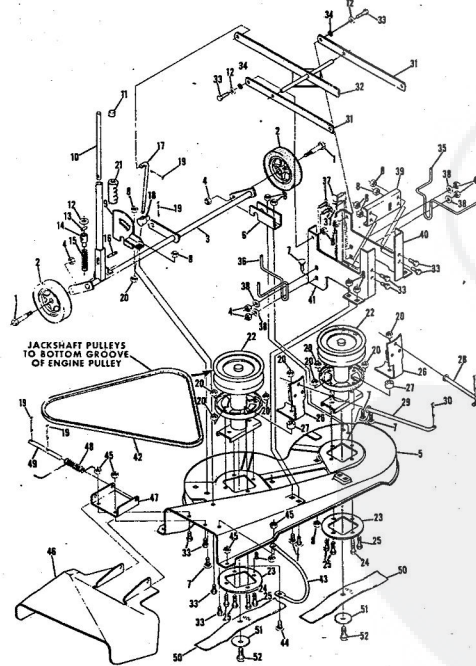

10H.P. ROPER RALLY LAWN TRACTOR MODEL NUMBER L06356R1