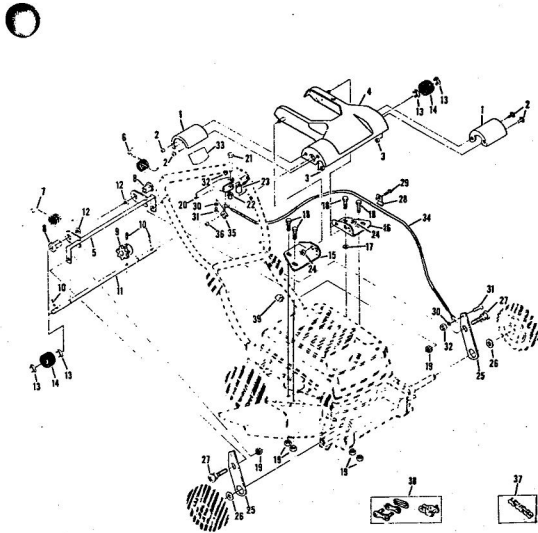

ROPER 20" WHIP STIK™ 164CC 4.0 H.P. POWER-PROPELLED LAWN MOWER MODEL NUMBER M6187BR
REPAIR PARTS

ROPER 20" WHIP STIK™ 164CC 4.0 H.P. POWER PROPELLED LAWN MOWER MODEL NUMB

Ref. No.	Part No.	Part Name	Ref. No.	Part No.	Part Name
1	73629	Drive Cover	22	72979	Nut, Shoulder (Special) 1/4-2
2	75136	Screw, Machine #10-24 X 1/2	23	73405	Spacer
3	53491	Nut, Lock #10-24	24	92361	E-Ring 3/8 Shaft
4	73787	Chain Cover Assembly	25	74162	Lower Link
5	73626	Yoke Assembly	26	74232	Washer, Flat Steel .531-1.187
6	73115	Spring - L.H.	27	73916	Bolt, Shoulder (Special) 1/4-2
7	73172	Spring - R.H.	28	73276	Retainer
8	73887	Bearing	29	55197	Screw, Self-Tapping 5/16-18
9	73696	Sprocket - 8 Tooth	30	74190	X 3/4
10	52379	Spring Pin 3/16 X 1	31	75155	Spacer
11	73628	Drive Shaft	32	69180	Screw, Machine #10-24 X 5/8
12	73928	Washer, Flat Steel .828-1.25 X .028	33	73442	Nut, Lock #10-24
13	52364	E-Ring 5/8 Shaft	34	74158	Decal - Clutch
14	67973	Driver	35	73755	Cable
15	75819	Pivot - R.H.	36	73755	Cable Clamp
16	75214	Pivot - L.H.	37	74787	Screw, Self-Tapping #10 X 7/16
17	63128	Washer, Flat Steel .265-3/4 X .082	38	60472	Repair Link Kit (Incl. Offset and Connecting Link)
18	54595	Screw, Hex Head 1/4-20 X 5/8	39	58891	Cable Clip
19	74218	Nut, Lock 1/4-20			
20	74161	Lever			
21	72978	Bolt, Shoulder (Special) 1/4-28 X 1 5/8