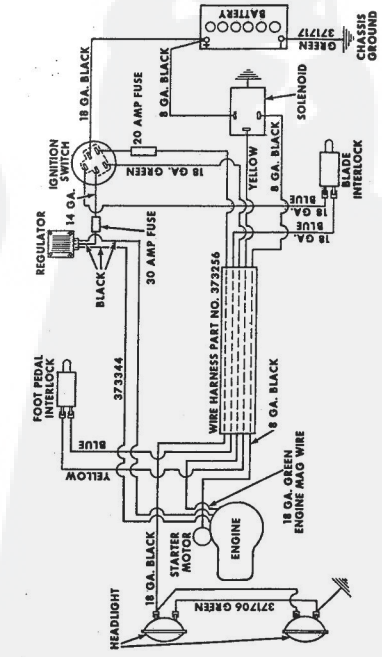

WIRING DIAGRAM

ROPER 36" LAWN TRACTOR 8.0 H.P. ELECTRIC START MODEL NO. LB217AR

WIRING DIAGRAM

10H.P. ROPER BALLY LAWN TRACTOR MODEL NUMBER L06356R1

NUMBER L06356R1

REPAIR PARTS

10HP. ROPER RALLY LAWN TRACTOR MODEL NUMBER L06356R1