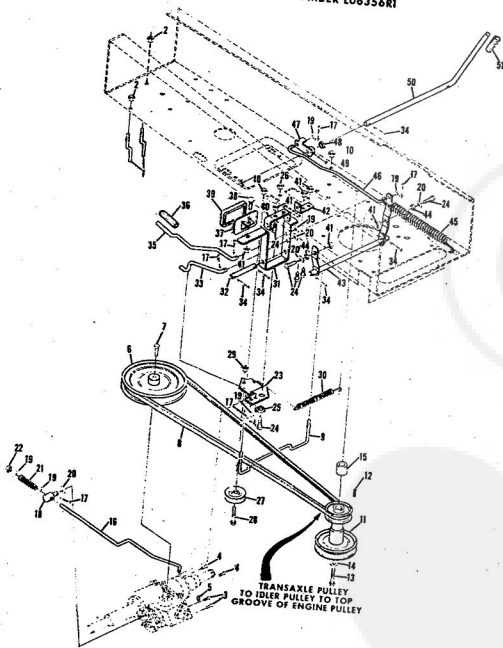

10HP. ROPER RALLY LAWN TRACTOR MODEL NUMBER L06356R1