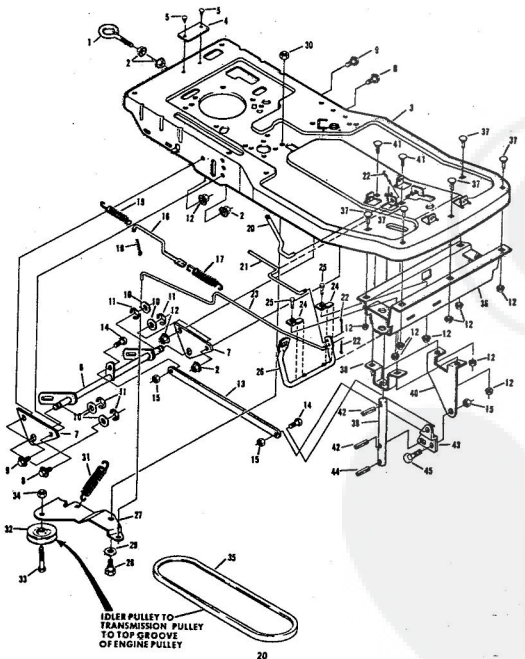

ROPER 32" REAR ENGINE RIDING LAWN MOWER ELECTRIC START 8.0 H.P. MODEL NUMBER K83