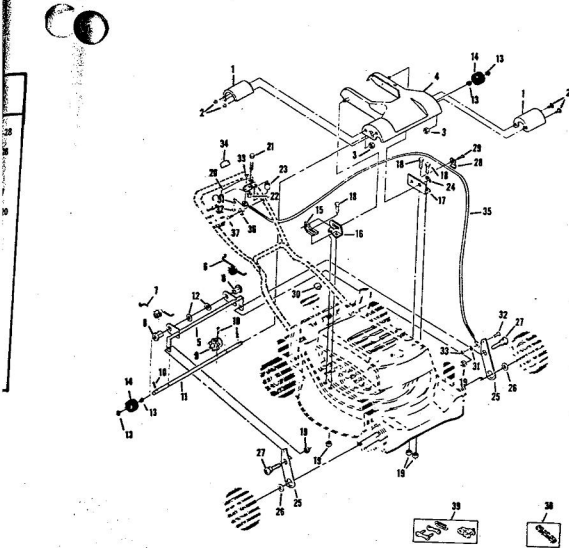

M6537AR

ROPER 20" REAR BAGGER 164CC 4.0 H.P. POWER-PROPELLED LAWN MOWER MODEL NUMBER M6537BR

ROPER 20" REAR BAGGER 164CC 4.0HP. POWER PROPELLED LAWN MOWER MODEL NU

Ref. No.	Part No.	Part Name	Ref. No.	Part No.	Part Name
1	73629	Drive Cover	21	72978	Bolt, Shoulder (Special) 1 X 1 5/8
2	75136	Screw, Machine #10-24 X 1/2	22	72979	Nut, Shoulder (Special) 1, 1/2
3	53671	Nut, Lock #10-24	23	73405	Sprocket
4	73787	Chain Cover Assembly	24	52365	E-Ring 3/8 Shaft
5	74636	Yoke Assembly	25	74162	Lower Link
6	73115	Spring - L.H.	26	74232	Washer, Flat Steel .531-1 X 1/8
7	73172	Spring - R.H.	27	73916	Bolt, Shoulder (Special) 1 X 1/8
8	70897	Bearing	28	73276	Retainer
9	73696	Sprocket - 8 Tooth	29	55187	Screw, Self-Tapping 5/16 X 3/4
10	52329	Spring Pin 3/16 X 1	30	58891	Control Cable Clip
11	73628	Driven Shaft	31	74190	Spacer
12	73928	Washer, Flat Steel .828-1.25 X .028	32	57155	Screw, Machine #10-24 X 1/2
13	52364	E-Ring 5/8 Shaft	33	69180	Decal - Clutch
14	67973	Driver	34	73442	Cable
15	73043	Pivot Adjusting Bracket	35	74139	Cable Clamp
16	74617	Pivot - R.H.	36	73755	Screw, Self-Tapping #10-24 X 3/4
17	74618	Pivot - L.H.	37	75408	Chain, #65, (44 Pitches)
18	54393	Screw, Hex Head 1/4-20 X 5/8	38	74787	Repair Link Kit (Incl. Olds Connecting Link)
19	74218	Nut, Lock 1/4-20	39	60472	
20	74161	Lever			

37BR

ROPER 20" WHIP STIK™. 4.0 H.P. 164CC REAR BAGGER POWER PROPELLED LAWN MOWER MODEL NUMBER M6577AR