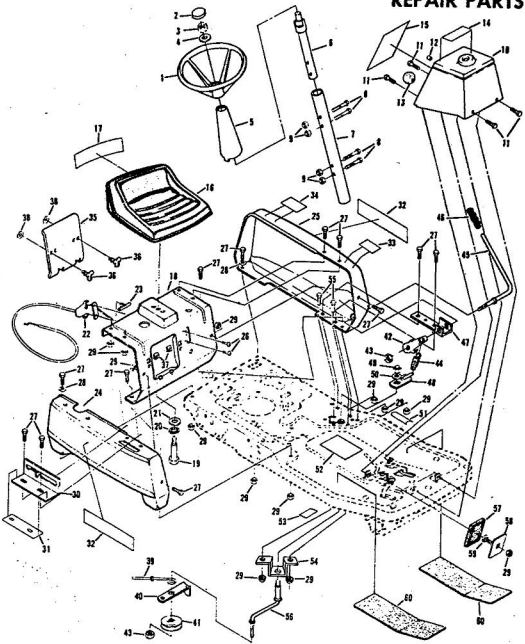

ROPER 32" REAR ENGINE RIDING LAWN MOWER ELECTRIC START 8.0 H.P. MODEL NUMBER K8327AR

ROPER 32" REAR ENGINE RIDING LAWN MOWER ELECTRIC START 8.0 H.P. MODEL NUMBER K8327AR

REPAIR PARTS

ROPER 32" REAR ENGINE RIDING LAWN MOWER ELECTRIC START 8.0 H.P. MODEL NUMBER K