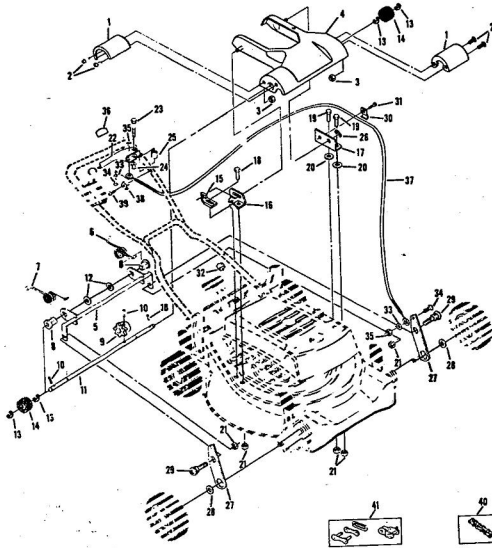

ROPER 20" WHIP STIK™. 4.0 H.P. 164CC REAR BAGGER POWER PROPELLED LAWN MOWER
MODEL NUMBER M6577AR
REPAIR PARTS

ROPER 20" WHIP STIK™. 4.0 H.P. 164CC REAR BAGGER POWER PROPELLED LAWN MOWER
MODEL NUMBER M6577AR

Ref. No.	Part No.	Part Name	Ref. No.	Part No.	Part Name
1	73629	Drive Cover	23	72978	Bolt, Shoulder (Special) 1/4-28 X 1 5/8
2	73126	Screw, Machine #10-24 X 1/2	24	72979	Nut, Shoulder (Special) 1/4-28
3	53491	Nut, Lock #10-24	25	73405	Sprocket
4	73787	Chain Cover Assembly	26	52565	E-Ring 3/8 Shaft
5	73626	Yoke Assembly	27	74162	Lower Link
6	73115	Spring - L.H.	28	74232	Washer, Flat Steel .531-1.187 X .148
7	73172	Spring - R.H.	29	73916	Bolt, Shoulder (Special) 1/4-20
8	73507	Bearing	30	73216	Retainer
9	73696	Sprocket	31	55187	Screw, Self-Tapping 5/16-18 X 3/4
10	52379	Spring Pin 3/16 X 1	32	58891	Control Cable Clip
11	73628	Drive Shaft	33	74190	Sprocket
12	73928	Washer, Flat Steel .828-1.25 X .028	34	57155	Screw, Machine #10-24 X 5/8
13	52364	E-Ring 5/8 Shaft	35	69180	Nut, Lock #10-24
14	69773	Driver	36	73442	Decal - Clutch
15	75043	Pivot Adjusting Bracket	37	74159	Cable
16	74617	Pivot - R.H.	38	73755	Cable Clamp
17	74618	Pivot - L.H.	39	68662	Screw, Self-Tapping #10 X 7/8
18	54955	Screw, Hex Head 1/4-20 X 5/8	40	74977	Chain #65 (64 Pitches)
19	73243	Screw, Hex Head 1/4-20 X 7/8	41	60472	Repair Link Kit (Incl. Offset and Connecting Link)
20	70080	Washer, Flat Steel .405-.860 X 1/4			
21	74218	Nut, Lock 1/4-20			
22	74161	Lever