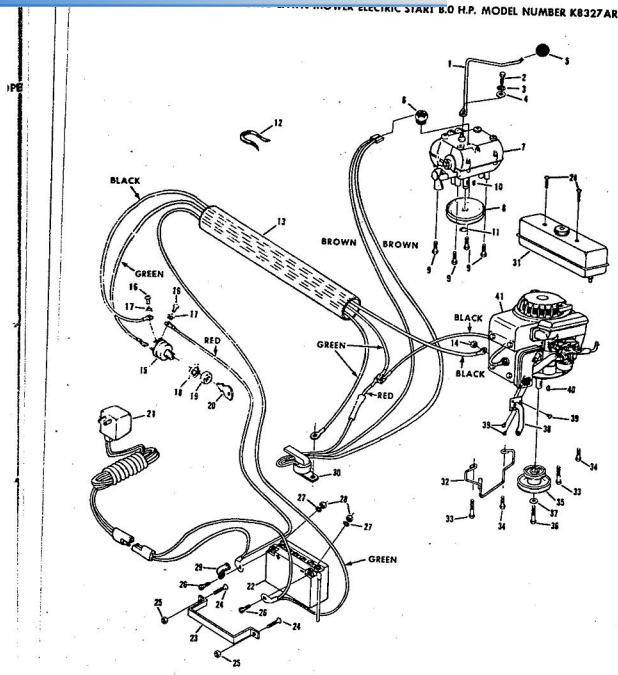

ROPER 32" REAR ENGINE RIDING LAWN MOWER ELECTRIC START 8.0 H.P. MODEL NUMBER