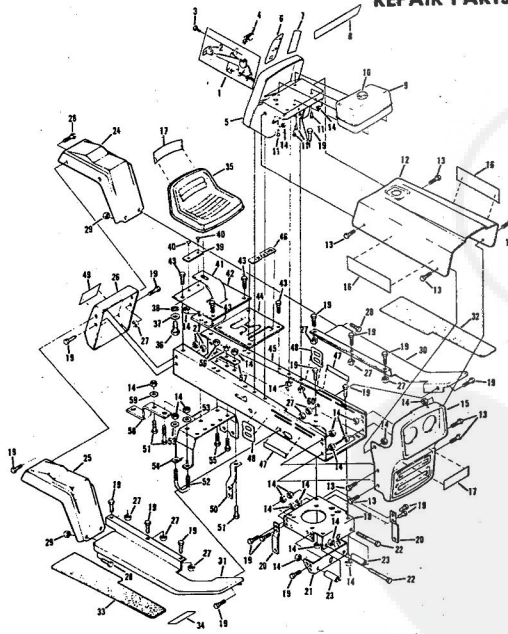

ROPER 36" LAWN TRACTOR 8.0 H.P. ELECTRIC START MODEL NO. L8217AR

ROPER 36" LAWN TRACTOR 8.0 H.P. ELECTRIC START MODEL NO. L8217AR

REPAIR PARTS

ROPER 36" LAWN TRACTOR 8.0 H.P. ELECTRIC START MODEL NO. L8217AR