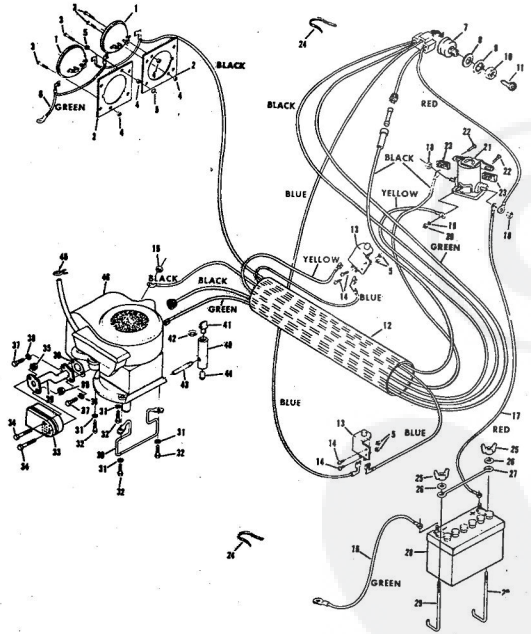

ROPER 36" LAWN TRACTOR 8.0 H.P. ELECTRIC START MODEL NO. L8217AR