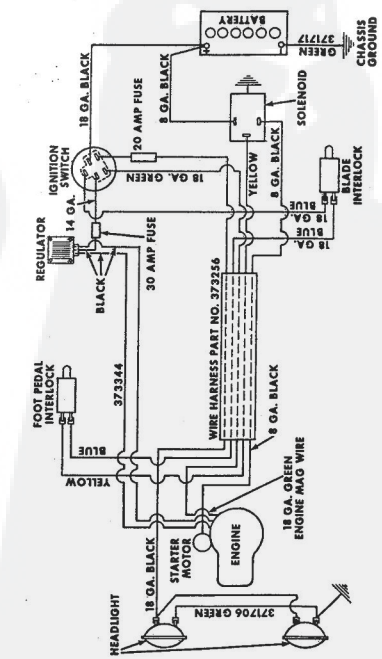

ROPER 36" LAWN TRACTOR 8.0 H.P. ELECTRIC START MODEL NO. L8217AR

ROPER 36" LAWN TRACTOR 8.0 H.P. ELECTRIC START MODEL NO. L8217AR

WIRING DIAGRAM

10H.P. ROPER RALLY LAWN TRACTOR MODEL NUMBER L06356R1