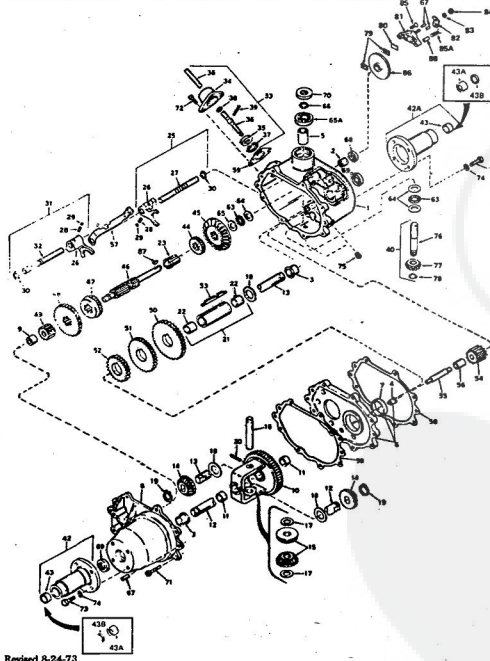

10H.P. ROPER RALLY LAWN TRACTOR MODEL NUMBER L06356R1

TRANSAXLE NO. 794126

MODEL NUMBER: 143.649