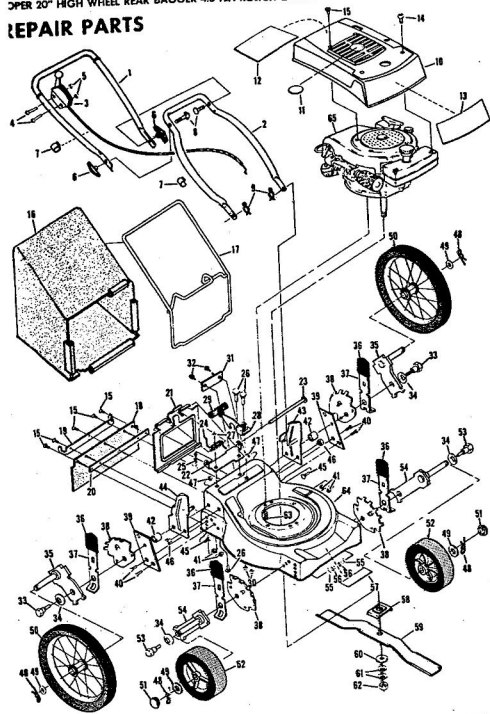

ROPER 20" HIGH WHEEL REAR BAGGER 4.0 H.P. ROTARY LAWN MOWER MODEL NUMBER M6517BR

ROPER 20" HIGH WHEEL REAR BAGGER 4.0 H.P. ROTARY LAWN MOWER MODEL NUMBER M6517AR

REPAIR PARTS

ROPER 20" HIGH WHEEL REAR BAGGER 4.0 H.P. ROTARY LAWN MOWER MODEL NUMBER M6517AR