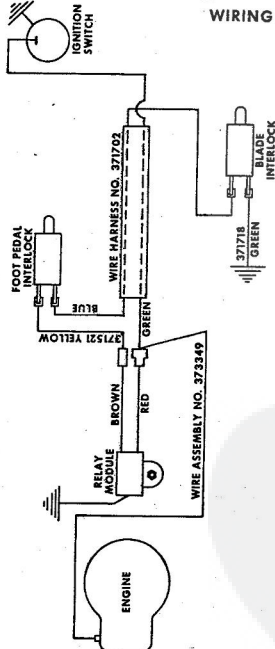

8H.P. ROPER RALLY LAWN TRACTOR MODEL NUMBER L86356R

Revised 8-24-78

TRANSAXLE NO. 794126

MODEL NUMBER: 14

Revised 8-2

ROPER RALLY 36" LAWN TRACTOR MODEL NUMBER L86156R1

WIRING DIAGRAM