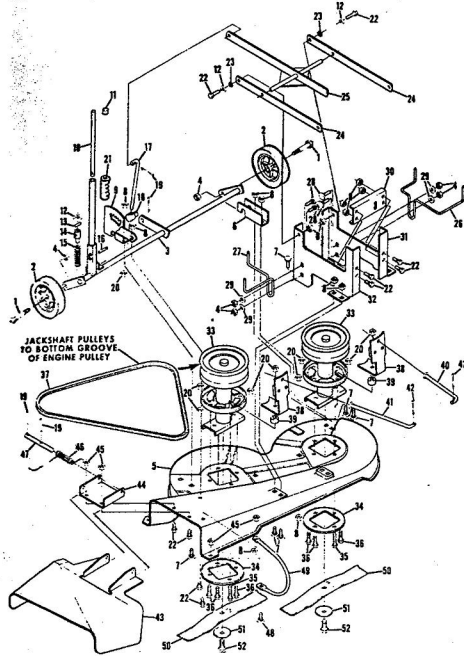

ROPER RALLY 36" LAWN TRACTOR MODEL NUMBER L86156R1

ROPER RALLY 36" LAWN TRACTOR MODEL NUMBER L86156R1

ROPER RALLY 36" LAWN TRACTOR MODEL NUMBER L86156R1