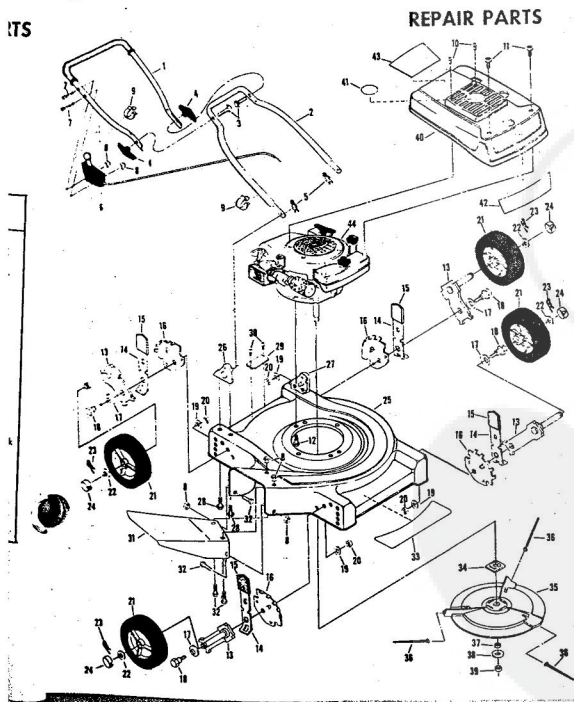

ROPER 20" WHIP STIK™ 3.5 H.P. LAWN MOWER MODEL NUMBER M4167AR

ROPER 20" WHIP STIK™ 3.5 H.P. LAWN MOWER MODEL NUMBER M4167AR