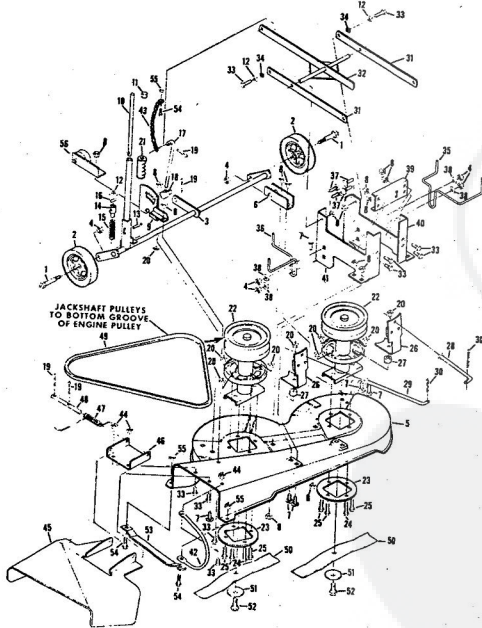

8 HP. ROPER RALLY LAWN TRACTOR MODEL NUMBER 16356R

INSERT REPLACEMENT SHEETS TO OWNERS MANUAL
8 HP ROPER RALLY TRACTOR MODEL NUMBER 16356R
(SHEETS 24 and 25)

(FOR REPAIR PARTS ORDER FROM THIS REPLACEMENT SHEET)