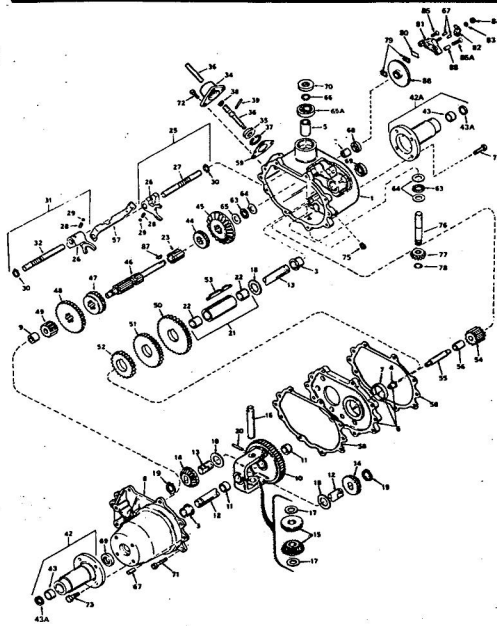

TRANSAXLE NO. 794191 MODEL NUMBER: 143.658