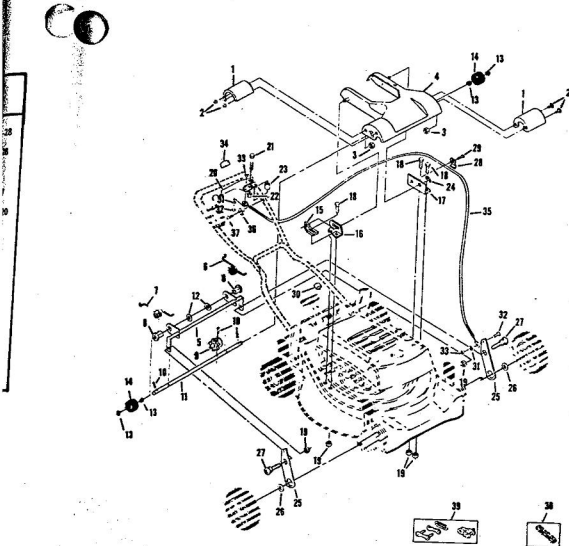

M6537AR

ROPER 20" REAR BAGGER 164CC 4.0 H.P. POWER-PROPELLED LAWN MOWER MODEL NUMBER M6537BR

ROPER 20" REAR BAGGER 164CC 4.0HP. POWER PROPELLED LAWN MOWER MODEL NU

Ref. No.	Part No.	Part Name	Ref. No.	Part No.	Part Name
1	73629	Drive Cover	21	72978	Bolt, Shoulder (Special) 1 X 1 5/8
2	75136	Screw, Machine #10-24 X 1/2	22	72979	Nut, Shoulder (Special) 1, Spacer
3	53671	Nut, Lock #10-24	23	73405	E-Ring 3/8 Shaft
4	73787	Chain Cover Assembly	24	52365	Lower Link
5	74636	Yoke Assembly	25	74162	Washer, Flat Steel .531-1 X 1/8
6	73115	Spring - L.H.	26	74232	Washer, Flat Steel .531-1 X 1/8
7	73172	Bearing	27	73916	Bolt, Shoulder (Special) 1 X 1/8
8	70987	Sprocket - 8 Tooth	28	73276	Retainer
9	73696	Spring Pin 3/16 X 1	29	55187	Screw, Self-Tapping 5/16 X 3/4
10	52329	Driven Shaft	30	58891	Control Cable Clip
11	73628	Washer, Flat Steel .828-1.25 X .028	31	74190	Spacer
12	73928	E-Ring 5/8 Shaft	32	57155	Screw, Machine #10-24 X 1/2
13	52364	Driver	33	69180	Decal - Clutch
14	67973	Pivot Adjusting Bracket	34	73462	Cable
15	75043	Pivot - R.H.	35	74139	Cable Clamp
16	74617	Pivot - L.H.	36	73755	Screw, Self-Tapping #10-X 3/4
17	74638	Screw, Hex Head 1/4-20 X 5/8	37	75408	Chain, #65, (44 Pitches)
18	54395	Nut, Lock 1/4-20	38	74787	Repair Link Kit (Incl. Olds Connecting Link)
19	74218	Lever	39	60472	
20	74161				

37BR

ROPER 20" WHIP STIK™. 4.0 H.P. 164CC REAR BAGGER POWER PROPELLED LAWN MOWER MODEL NUMBER M6577AR