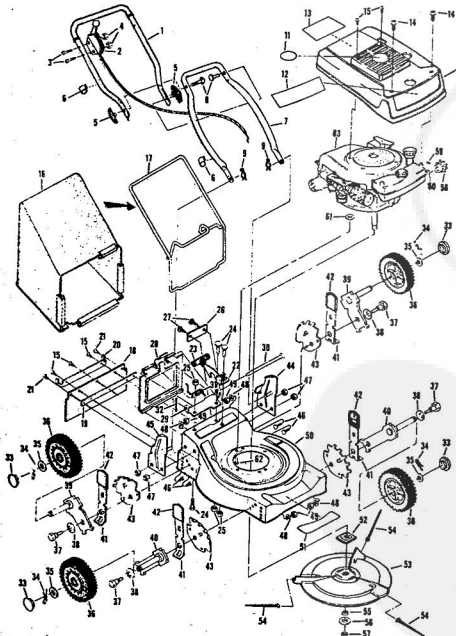

REPAIR PARTS

ROPER 20" WHIP STIK™. 4.0 H.P. 164CC REAR BAGGER POWER PROPELLED LAWN MOWER MODEL NUMBER M6577