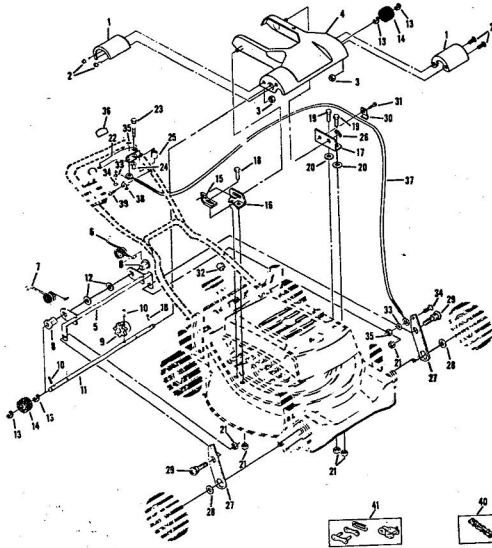

ROPER 20" WHIP STIK™. 4.0 H.P. 164CC REAR BAGGER POWER PROPELLED LAWN MOWER
MODEL NUMBER M6577AR
REPAIR PARTS

ROPER 20" WHIP STIK™. 4.0 H.P. 164CC REAR BAGGER POWER PROPELLED LAWN MOWER
MODEL NUMBER M6577AR

Ref. No.	Part No.	Part Name	Ref. No.	Part No.	Part Name
1	73629	Drive Cover	23	72978	Bolt, Shoulder (Special) 1/4-28 X 1 5/8
2	73126	Screw, Machine #10-24 X 1/2	24	72979	Nut, Shoulder (Special) 1/4-28
3	53491	Nut, Lock #10-24	25	73405	Spacer
4	73787	Chain Cover Assembly	26	52565	E-Ring 3/8 Shaft
5	73626	Yoke Assembly	27	74162	Lower Link
6	73115	Spring - L.H.	28	74232	Washer, Flat Steel .531-1.187 X .148
7	73172	Spring - R.H.	29	73916	Bolt, Shoulder (Special) 1/4-20
8	73507	Bearing	30	73216	Retainer
9	73696	Sprocket	31	55187	Screw, Self-Tapping 5/16-18 X 3/4
10	52379	Spring Pin 3/16 X 1	32	58891	Control Cable Clip
11	73628	Driver Shaft	33	74190	Spacer
12	73928	Washer, Flat Steel .828-1.25 X .028	34	57155	Screw, Machine #10-24 X 5/8
13	52364	E-Ring 5/8 Shaft	35	69180	Nut, Lock #10-24
14	69773	Driver	36	73442	Decal - Clutch
15	75043	Pivot Adjusting Bracket	37	74159	Cable
16	74617	Pivot - R.H.	38	73755	Cable Clamp
17	74618	Pivot - L.H.	39	68662	Screw, Self-Tapping #10 X 7/8
18	54955	Screw, Hex Head 1/4-20 X 5/8	40	74977	Chain #65 (64 Pitches)
19	73243	Screw, Hex Head 1/4-20 X 7/8	41	60472	Repair Link Kit (incl. Offset and Connecting Link)
20	70080	Washer, Flat Steel .405-.860 X 1/4			
21	74218	Nut, Lock 1/4-20			
22	74161	Lever