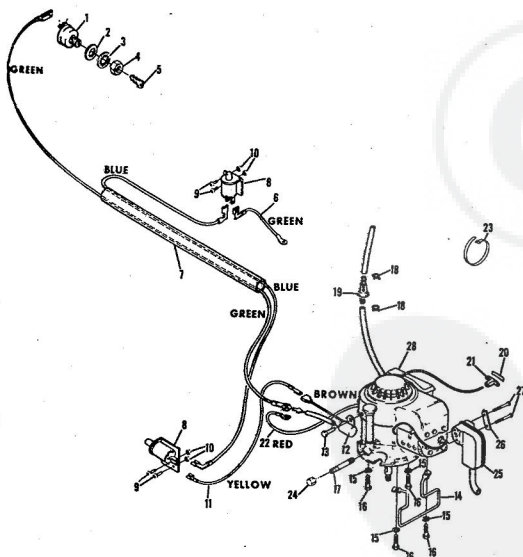

ROPER RALLY 36" LAWN TRACTOR MODEL NUMBER L86156R1