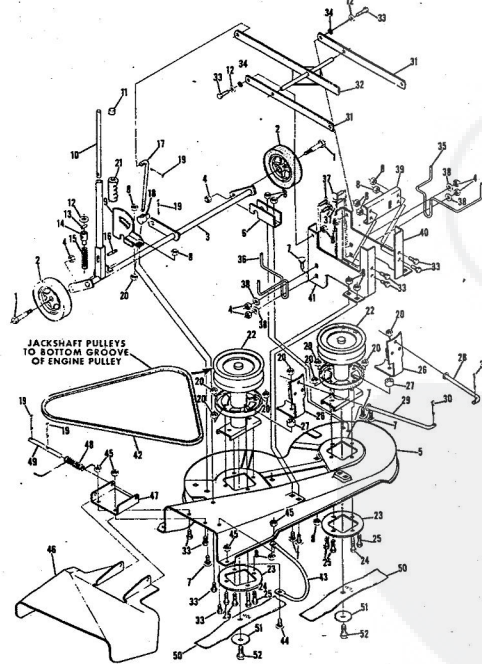

10H.P. ROPER RALLY LAWN TRACTOR MODEL NUMBER L06356R1

10H.P. ROPER RALLY LAWN TRACTOR MODEL NUMBER L06356R1