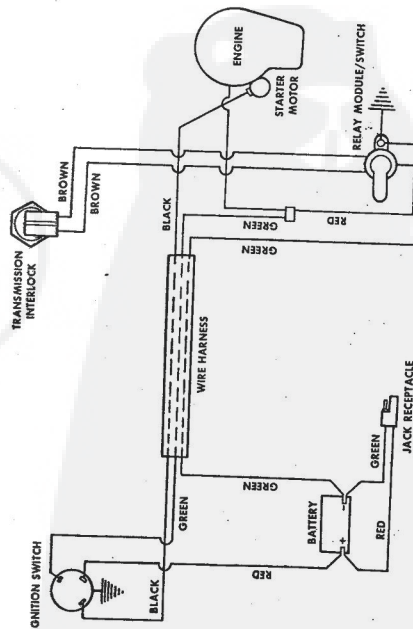

WIRING DIAGRAM

ROPER 32" REAR ENGINE RIDING LAWN MOWER ELECTRIC START 8.0 H.P. MODEL NUMBER K8327AR