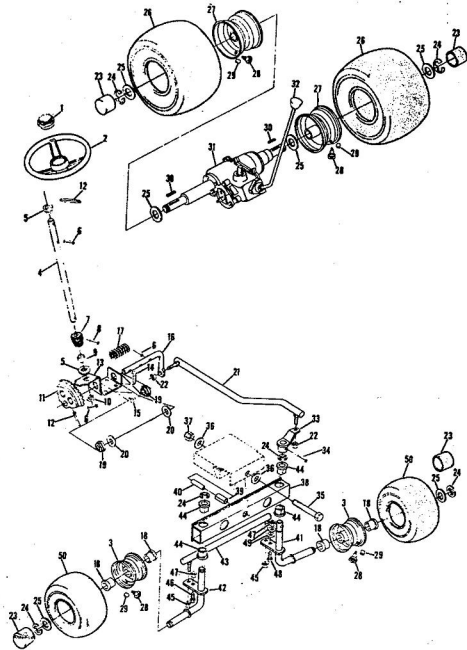

16356R

8 HP. ROPER RALLY LAWN TRACTOR MODEL NUMBER 16356R

INSERT REPLACEMENT SHEETS TO OWNERS MANUAL
8 HP ROPER RALLY TRACTOR MODEL NUMBER 16356R
(SHEETS 24 and 25)

(FOR REPAIR PARTS ORDER FROM THIS REPLACEMENT SHEET)

INSERT

REPLACEMENT SHEETS TO OWNERS MANUAL
8 HP ROPER RALLY TRACTOR MODEL NUMBER 16356R
(SHEETS 24 and 25)

(FOR REPAIR PARTS ORDER FROM THIS REPLACEMENT SHEET)