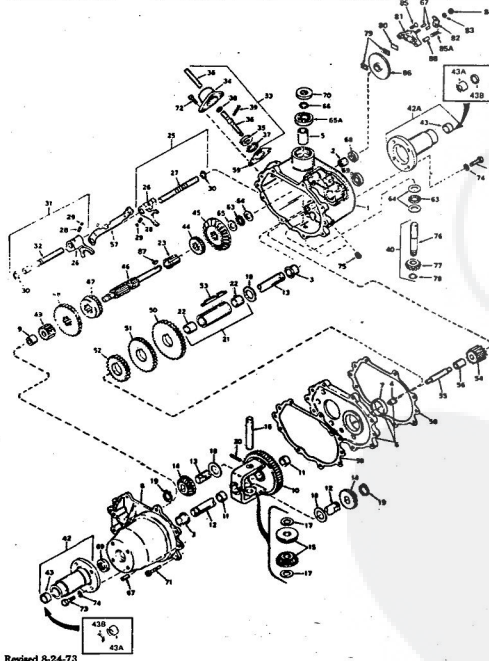

TRANSAXLE NO. 794126 MODEL NUMBER: 143.649

TRANSAXLE NO. 794126