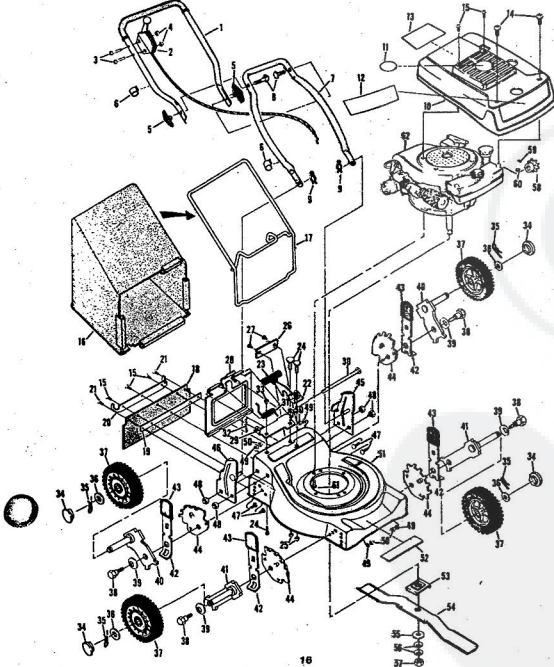

ROPER 20" REAR BAGGER 164CC 4.0 H.P. POWER PROPELLED LAWN MOWER MODEL NUMBER M6537AR
REPAIR PARTS

ROPER 20" REAR BAGGER 164CC 4.0 H.P. POWER PROPELLED LAWN MOWER MODEL NUMBER