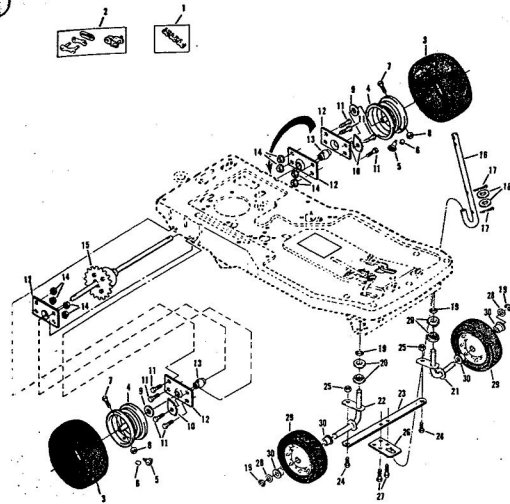

327 AR

ROPER 32" REAR ENGINE RIDING LAWN MOWER ELECTRIC START 8.0 H.P. MODEL NUMBER K

LR

ROPER 32" REAR ENGINE RIDING LAWN MOWER ELECTRIC START 8.0 H.P. MODEL NUMBER K8327 AR