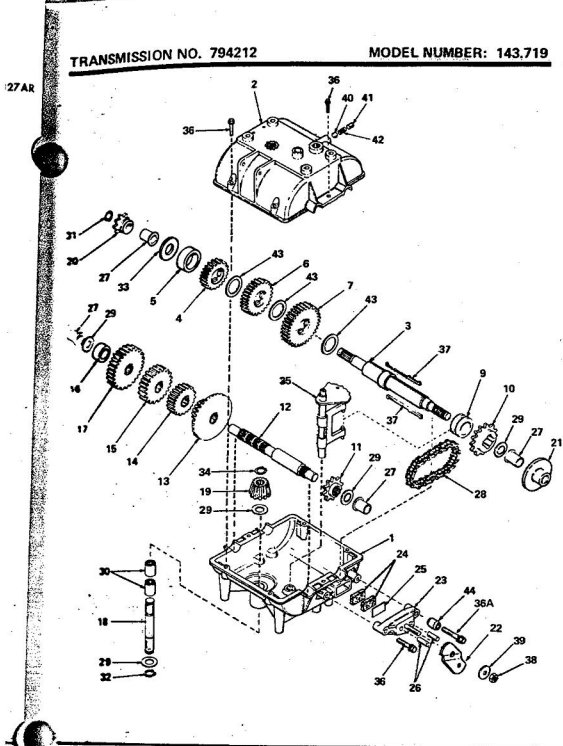

Ref. No.	Part No.	Part Name	Ref. No.	Part No.	Part Name
	794212	Complete Transmission	25	790007	Plate, Brake pad
1	770061	Case, Transmission	26	786026	Pin, Dowel
2	772070	Cover, Transmission	27	780106	Bushing, Flanged Chain, Roller (No. 41 chain, 22 links)
3	776162	Shaft, Output and Brake	28	786062	Race, Thrust
4	778121	Gear, Spur (20 teeth)	29	780072	Bearing, Needle
5	780072	Spacer	30	780106	Ring, Retaining
6	778123	Gear, Spur (25 teeth)	31	792072	Ring, Retaining
7	778124	Gear, Spur (30 teeth)	32	792035	Washer
8	784266	Collar, Shift	33	780109	Ring, Retaining
9	786060	Sprocket (14 teeth)	34	788040	Rod & Fork Assy., Shift
10	786061	Sprocket (10 teeth)	35	784270	Screw, Hex hd. tapstite, 1/4-20 x 1-1/4
11	786061	Sprocket (10 teeth)	36	792073	Screw, Hex hd. tapstite, 1/4-20 x 2-1/4
12	778134	Shaft, Counter	36A	792085	Key
13	778109	Gear, Bevel (42 tooth and 15 tooth spur gear)	37	792089A	Nut, 5/16-24 lock
14	778126	Gear, Spur (20 teeth)	38	792076	Washer, Flat, 5/16
15	778127	Gear, Spur (25 teeth)	39	792076	Ball, Steel, 5/16"
16	786071	Spacer	40	792078	Screw, Set, 3/8-16 x 3/8
17	778139	Gear, Spur (30 teeth)	41	792078	Spring
18	778135	Shaft, input	42	792079	Washer, Thrust
19	778113	Bevel pinion, input	43	780108	Spacer
20	786047	Sprocket (8 teeth)	44	786067	
21	790003	Diak, Brake			
22	790004	Lever, Brake			
23	790005	Holder, Brake pad			
24	790006	Pad, Brake