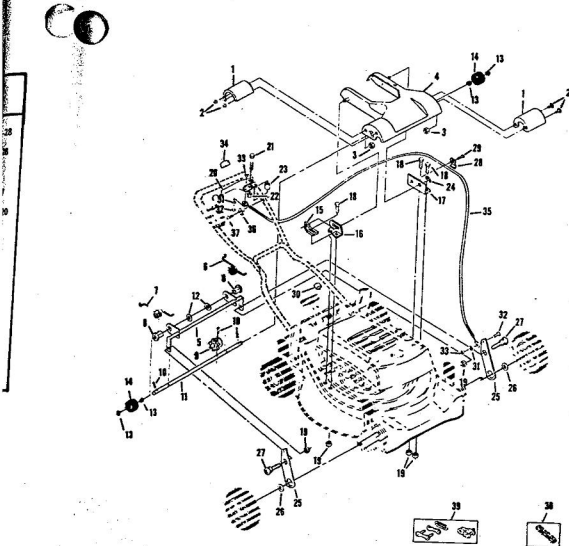

M6537AR

ROPER 20" REAR BAGGER 164CC 4.0 H.P. POWER-PROPELLED LAWN MOWER MODEL NUMBER M6537BR

ROPER 20" REAR BAGGER 164CC 4.0HP. POWER PROPELLED LAWN MOWER MODEL NU

Ref. No.	Part No.	Part Name	Ref. No.	Part No.	Part Name
1	73629	Drive Cover	21	72978	Bolt, Shoulder (Special) 1 X 1 5/8
2	75136	Screw, Machine #10-24 X 1/2	22	72979	Nut, Shoulder (Special) 1, 1/2
3	53671	Nut, Lock #10-24	23	73405	Sprocket
4	73787	Chain Cover Assembly	24	52365	E-Ring 3/8 Shaft
5	74636	Yoke Assembly	25	74162	Lower Link
6	73115	Spring - L.H.	26	74232	Washer, Flat Steel .531-1 X 1/8
7	73172	Spring - R.H.	27	73916	Bolt, Shoulder (Special) 1 X 1/8
8	70987	Bearing	28	73276	Retainer
9	73696	Sprocket - 8 Tooth	29	55187	Screw, Self-Tapping 5/16 X 3/4
10	52329	Spring Pin 3/16 X 1	30	58891	Control Cable Clip
11	73628	Driven Shaft	31	74190	Spacer
12	73928	Washer, Flat Steel .828-1.25 X .028	32	57155	Screw, Machine #10-24 X 1/2
13	52364	E-Ring 5/8 Shaft	33	69180	Decal - Clutch
14	67973	Driver	34	73442	Cable
15	73043	Pivot Adjusting Bracket	35	74139	Cable Clamp
16	74617	Pivot - R.H.	36	73755	Screw, Self-Tapping #10-24 X 3/4
17	74638	Pivot - L.H.	37	75408	Chain, #65, (44 Pitches)
18	54393	Screw, Hex Head 1/4-20 X 5/8	38	74787	Repair Link Kit (Incl. Olds Connecting Link)
19	74218	Nut, Lock 1/4-20	39	60472	
20	74161	Lever			

37BR

ROPER 20" WHIP STIK™ 4.0 H.P. 164CC REAR BAGGER POWER PROPELLED LAWN MOWER MODEL NUMBER M6577AR