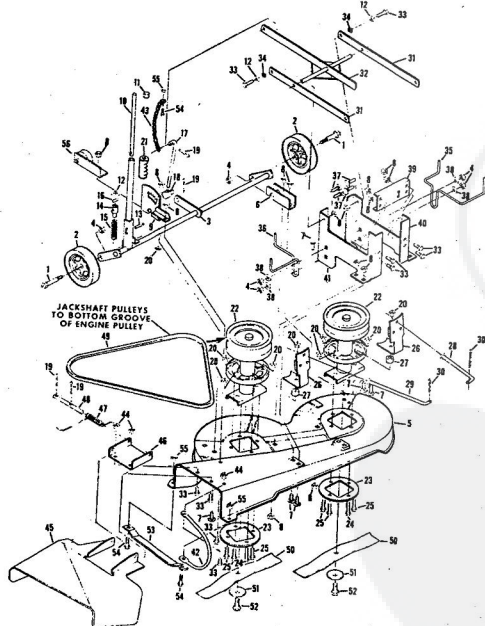

8 HP. ROPER RALLY LAWN TRACTOR MODEL NUMBER 16356R

INSERT REPLACEMENT SHEETS TO OWNERS MANUAL
8 HP ROPER RALLY TRACTOR MODEL NUMBER 16356R
(SHEETS 24 and 25)

(FOR REPAIR PARTS ORDER FROM THIS REPLACEMENT SHEET)