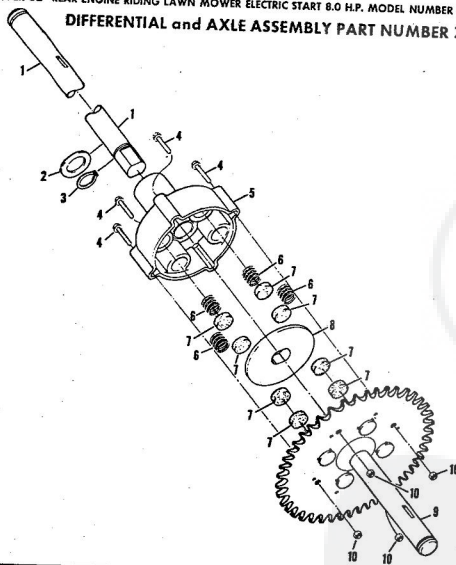

ROPER 32" REAR ENGINE RIDING LAWN MOWER ELECTRIC START 8.0 H.P. MODEL NUMBER K8327AR
DIFFERENTIAL and AXLE ASSEMBLY PART NUMBER 73523

Ref. No.	Part No.	Part Name	Ref. No.	Part No.	Part Name
1	79099	Slip Axle	5	79022	Housing W/Bearings
2	78982	Washer, Thrust .751-1.250 X .0478	6	78779	Spring
3	58586	Retaining Ring	7	78976	Friction Block
4	79017	Screw, Machine Sealed Washer Head 5/16-24 - 2	8	78976	Drive Disc
			9	79100	Fixed Axle Assembly
			10	79018	Nut, Lock 5/16-24