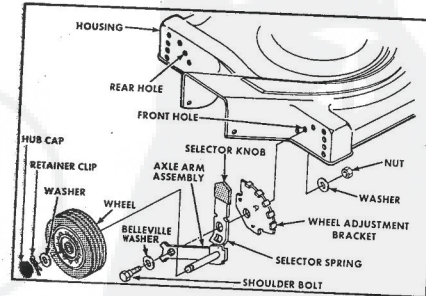

1. This Kit Consist Of The Following Parts:

QUAN.	PART NO.	PART NAME
4	69474	Axle Arm Assembly
4	70683	Selector Spring
4	70685	Selector Knob
4	69478	Wheel Adjustment Bracket
4	62335	Washer, Belleville
4	64763	Shoulder Bolt
4	62333	Washer, Flat Steel .390-1.437 X .074
4	74400	Locknut 3/8-16
4	52160	Washer, Flat Steel .515-1 X .031
4	55015	Retainer Clip
1	75225	Instruction Sheet