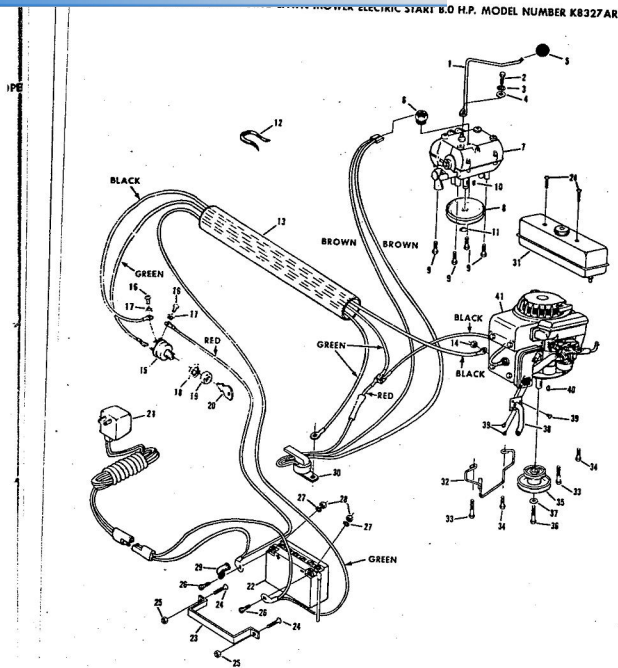

ROPER 32" REAR ENGINE RIDING LAWN MOWER ELECTRIC START 8.0 H.P. MODEL NUMBER