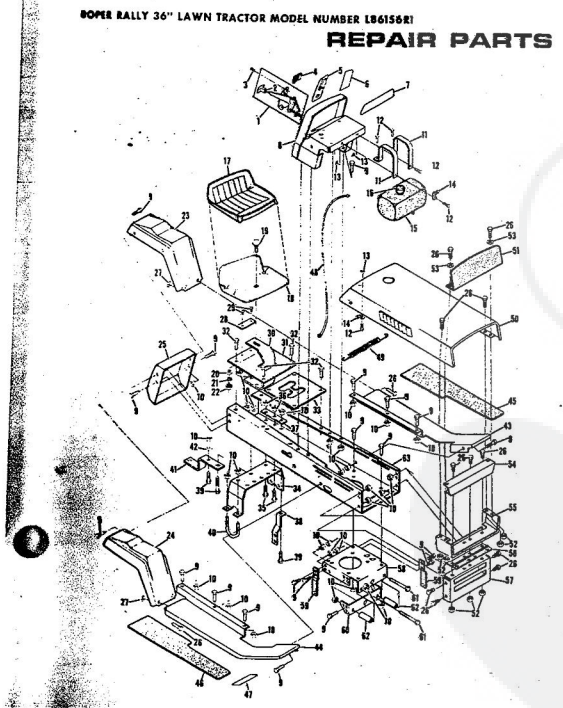

Ref. No.	Part No.	Part Name	Ref. No.	Part No.	Part Name
1	371676	Remote Control Assembly (Incl. Ref. #2)	32	371263	Screw, Hex Head Thread Cutting 5/16-18 x 1/2
2	341159	Knob - Remote Control	33	375333	Chassis Cover
3	341945	Screw, Machine Phil. #10-24 x 1/2	34	371197	Transaxle Support
4	382891	Nut, Speed #10-24	35	364605	Bolt, Hex Head 3/8-16 x 1
5	371098	Decal - Dash - R.H.	36	365543	Nut, Lock 3/8-16
6	371928	Decal - Dash - L.H.	37	371507	Support
7	371700	Decal - Dash - Instructions	38	371198	Axle Strip
8	371688	Dash Assembly	39	353068	Bolt, Hex Head 5/16-18 x 1
9	351650	Bolt, Hex Head 5/16-18 x 3/4	40	371605	Clamp
10	368478	Nut, Lock 5/16-18	41	371205	Tow Hitch
11	371255	Clamp - Fuel Tank	42	362725	Washer, Flat Steel .375-1.250 x .201
12	357988	Bolt, Hex Head 1/4-20 x 3/4	43	371212	Foot Rest - L.H.
13	352601	Nut, Lock 1/4-20	44	371213	Foot Rest - R.H.
14	372012	Clevis Lanyard	45	373302	Foot Rest Pad - L.H.
15	371254	Tank, Fuel	46	373303	Foot Rest Pad - R.H.
16	371256	Fuel Cap	47	368506	Decal - Clutch and Brake
17	368581	Seat Pad	48	372011	Hood Cable
18	368580	Seat Pan	49	372004	Spring
19	355228	Bolt, Carriage 1/2-13 x 1	50	371941	Hood Assembly
20	352084	Washer, Flat Steel .331-1.187 x .127	51	371913	Hood Insert
21	318810	Washer, Lock 1/2	52	354922	Nut, Keps 5/16-18
22	352900	Nut, Hex 1/2-13	53	356806	Washer, Flat Steel .328-.750 x .063
23	371214	Fender - L.H.	54	372998	Insert Panel - Frame
24	371215	Fender - R.H.	55	371911	Panel Frame
25	372216	Rear Cover Assembly	56	372191	Hinge
26	354262	Screw, Machine w/Lock Washer 5/16-18 x 5/8	57	372630	Grill Frame - Lower
27	365221	Nut, Keps 5/16-18	58	371177	Engine Base
28	373330	Number Plate	59	371190	Brake Rod Bracket
29	354262	Screw, Self-Tapping #10-24 x 3/8	60	381178	Rocker Bar Support
30	371196	Seat Spring	61	353964	Bolt, Hex Head 5/16-18 x 2 3/4
31	371261	Cover Plate	62	371431	Spacer
			63	372343	Chassis