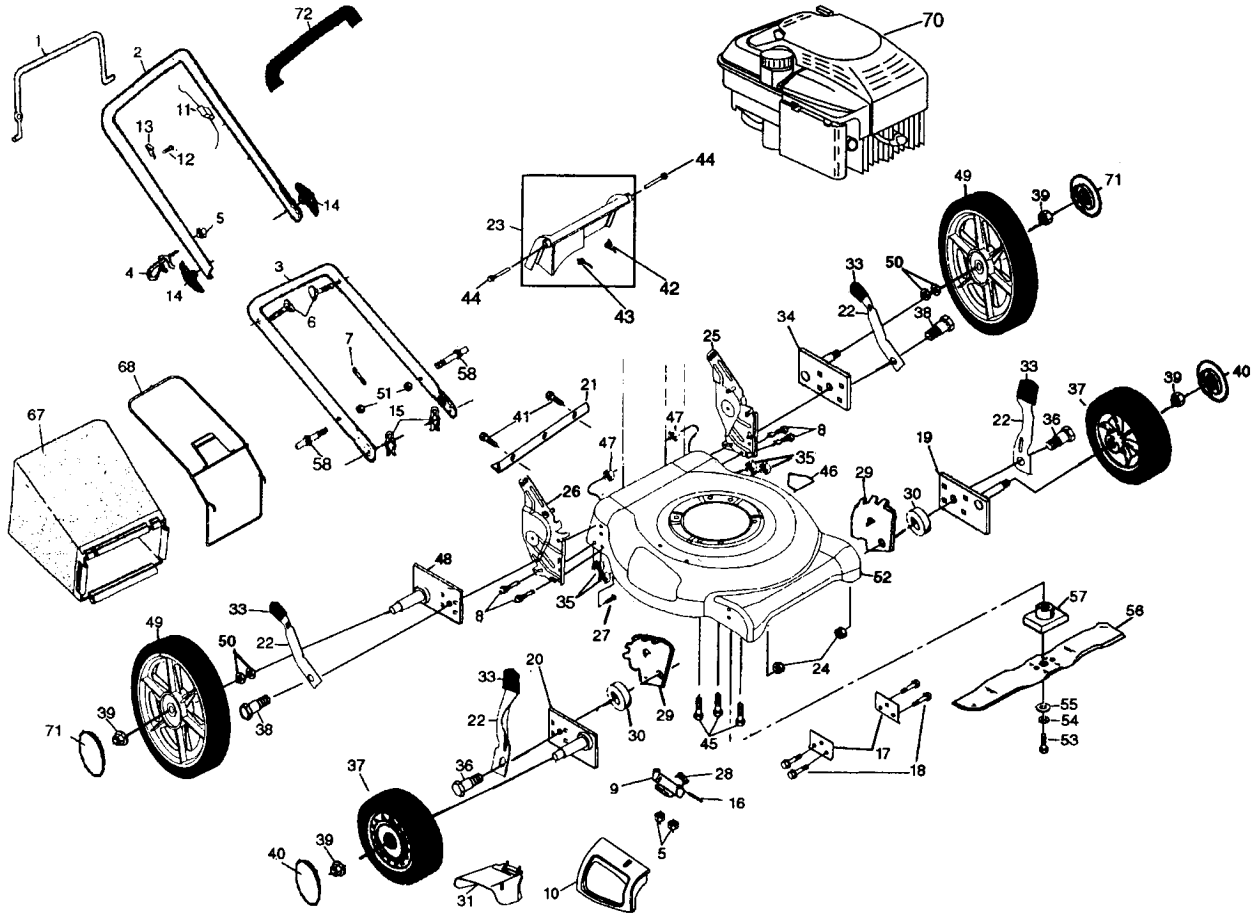

ROTARY LAWN MOWER -- MODEL NUMBER RE53HWB

ROTARY LAWN MOWER -- MODEL NUMBER RE53HWB

KEY PART NO. NO.

KEY PART NO.	NO.	DESCRIPTION
1	131696	Control Bar
2	167120	Upper Handle
3	161105X479	Lower Handle
4	132001	Rope Guide
5	63601	Locknut 1/4-20
6	131959	Handle Bolt
7	66426	Wire Tie
8	74780512	Hex Bolt 5/16-18 x 3/4
9	154132	Hinge Bracket
10	165754	Mulcher Door
11	162778	Engine Zone Control Cable
12	750097	Hex Washer Head Screw #10-24 x 1/2
13	86899X004	Up-Stop Bracket
14	136376	Handle Knob
15	51793	Hairpin Cotter
16	147286	Hinge Rod
17	165946X479	Support Bracket
18	17600406	Screw
19	167132X004	Axle Arm Assembly - LF
20	167133X004	Axle Arm Assembly - RF
21	169423	Foot Guard
22	168360X004	Selector Spring
23	166875	Rear Door Assembly Kit (Incl. Springs)
24	751153	Locknut 5/16-18
25	166236X479	Handle Bracket Assembly (Left)
26	166243X479	Handle Bracket Assembly (Right)
27	851856	Screw 1/4-20 x 3/8
28	152124	Hinge Spring
29	160835X007	Wheel Adjusting Bracket - Front
30	19112222	Spacer
31	165760	Clip on Discharge Guard
33	87877	Selector Knob
34	167130X004	Axle Arm Assembly - LR
35	166785	Locknut 5/16-18

KEY PART NO. NO.

KEY PART NO.	NO.	DESCRIPTION
36	160828	Shoulder Bolt 5/16-18
37	150339	Wheel Assembly
38	164362	Shoulder Bolt
39	83923	Flanged Locknut
40	150182	Hubcap
41	54583	Screw
42	165766	Spring (LH)
43	165767	Spring (RH)
44	165912	Door Bolt
45	150406	Hex Head Thread Rolling Screw 3/8-16 x 1
46	145494	Danger Decal
47	63124	Nut
48	167131X004	Axle Arm Assembly - RR
49	151138	Wheel
50	57143	Wave Washer
51	73990500	Nut
52	173478	Housing Assembly (Incl. Ref. #17, 18 & 46)
53	851084	Hex Head Screw 3/8-24 x 1-3/8 Grd. 8
54	850263	Helical Lockwasher
55	851074	Hardened Washer
56	165833	21" Blade
57	851514	Blade Adapter
58	161551	Adjustment Bolt
67	173450	Grass Bag
68	165755	Catcher Frame
70	---	Engine - Briggs & Stratton 12H802 (Order parts from engine manufacturer)
71	150635	Hubcap
72	155891	Handle Grip
--	173471	Operator's Manual (Euro)
--	173474	Operator's Manual (Scan)
--	177065	Repair parts's Manual

NOTE: All component dimensions given in U.S. inches.
1 inch = 25.4 mm