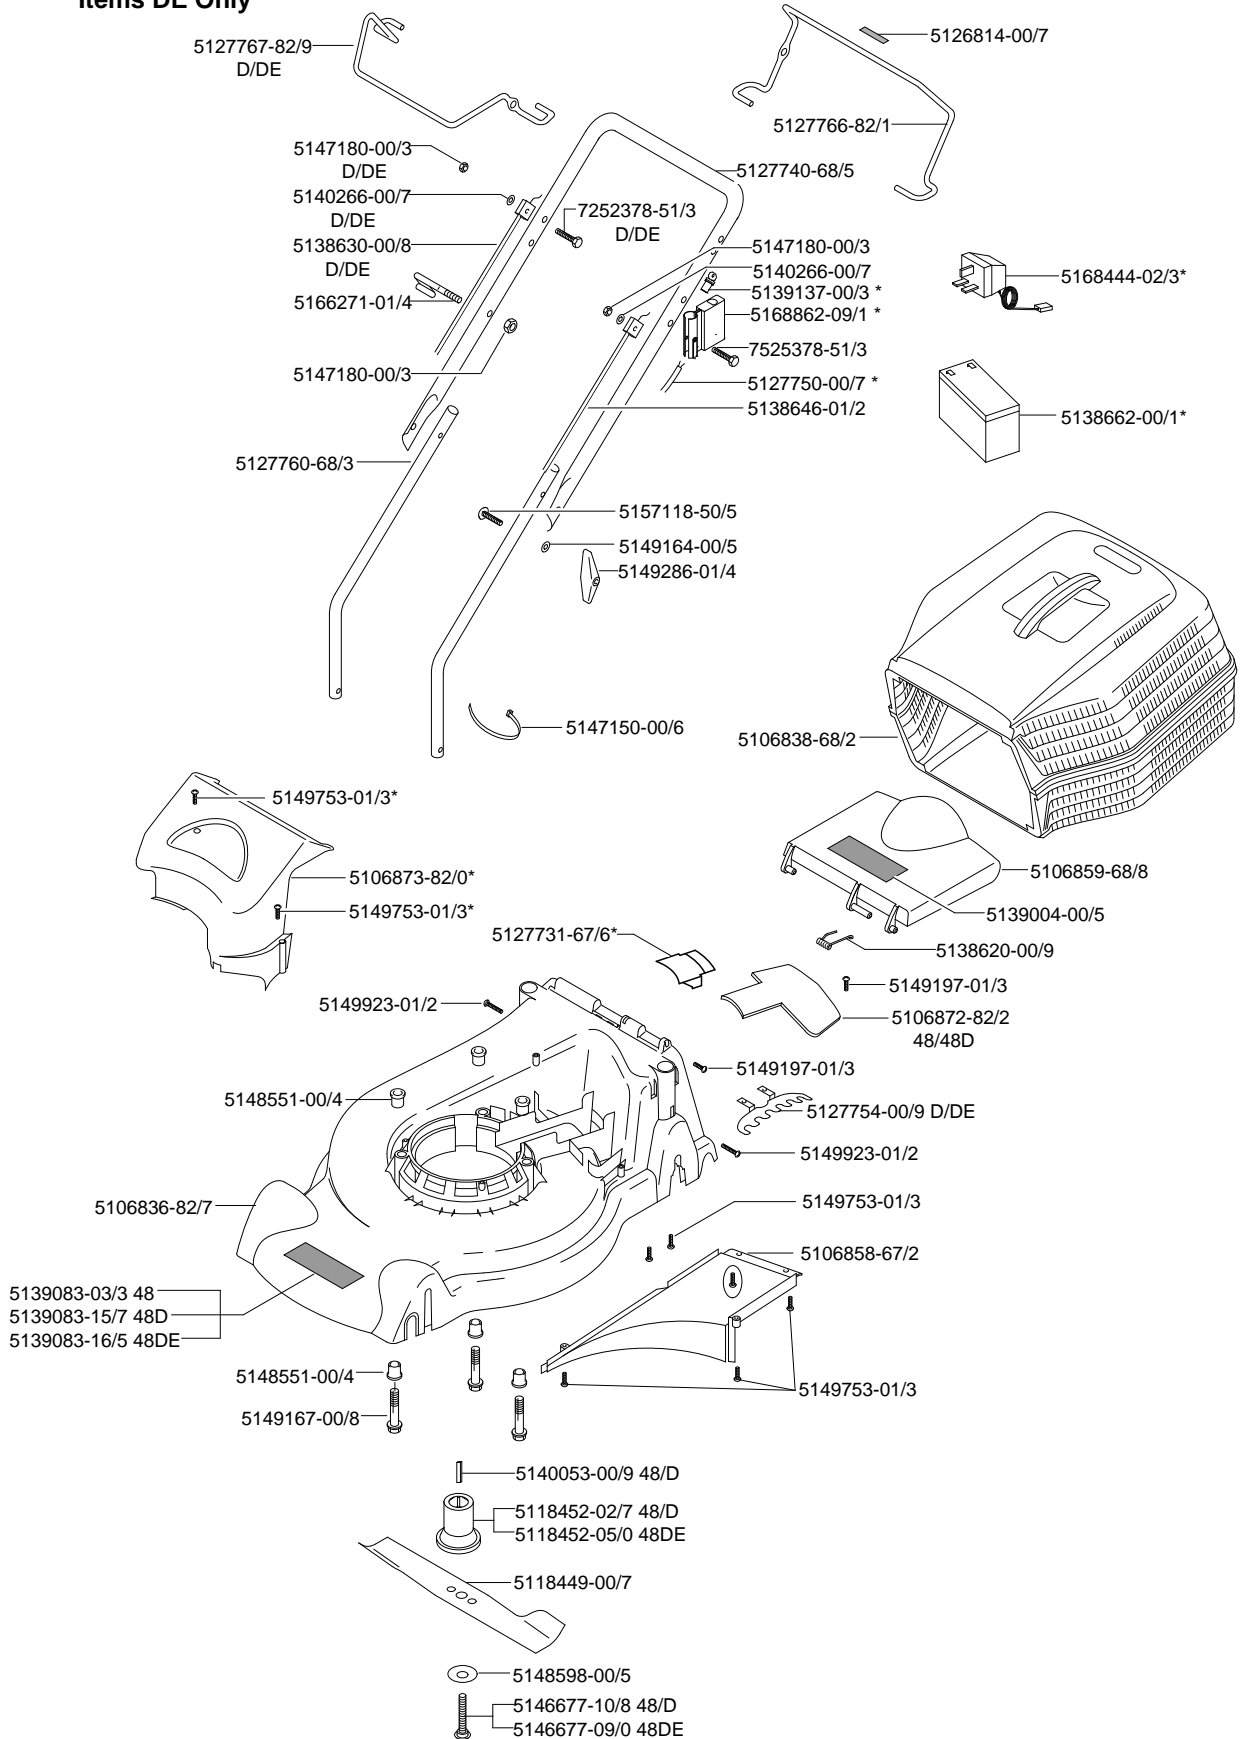

MODEL Norlett 48 Range

ILLUSTRATED PARTS LIST

9644803-39
48

9644875-39
48

9644876-39
48D

9644877-39
48DE

" * " Items DE Only

MODEL **Norlett 48 Range**

ILLUSTRATED PARTS LIST

9644803-39
48

9644875-39
48

9644876-39
48D

9644877-39
48DE

Model 48

**Model 48D
48DE**