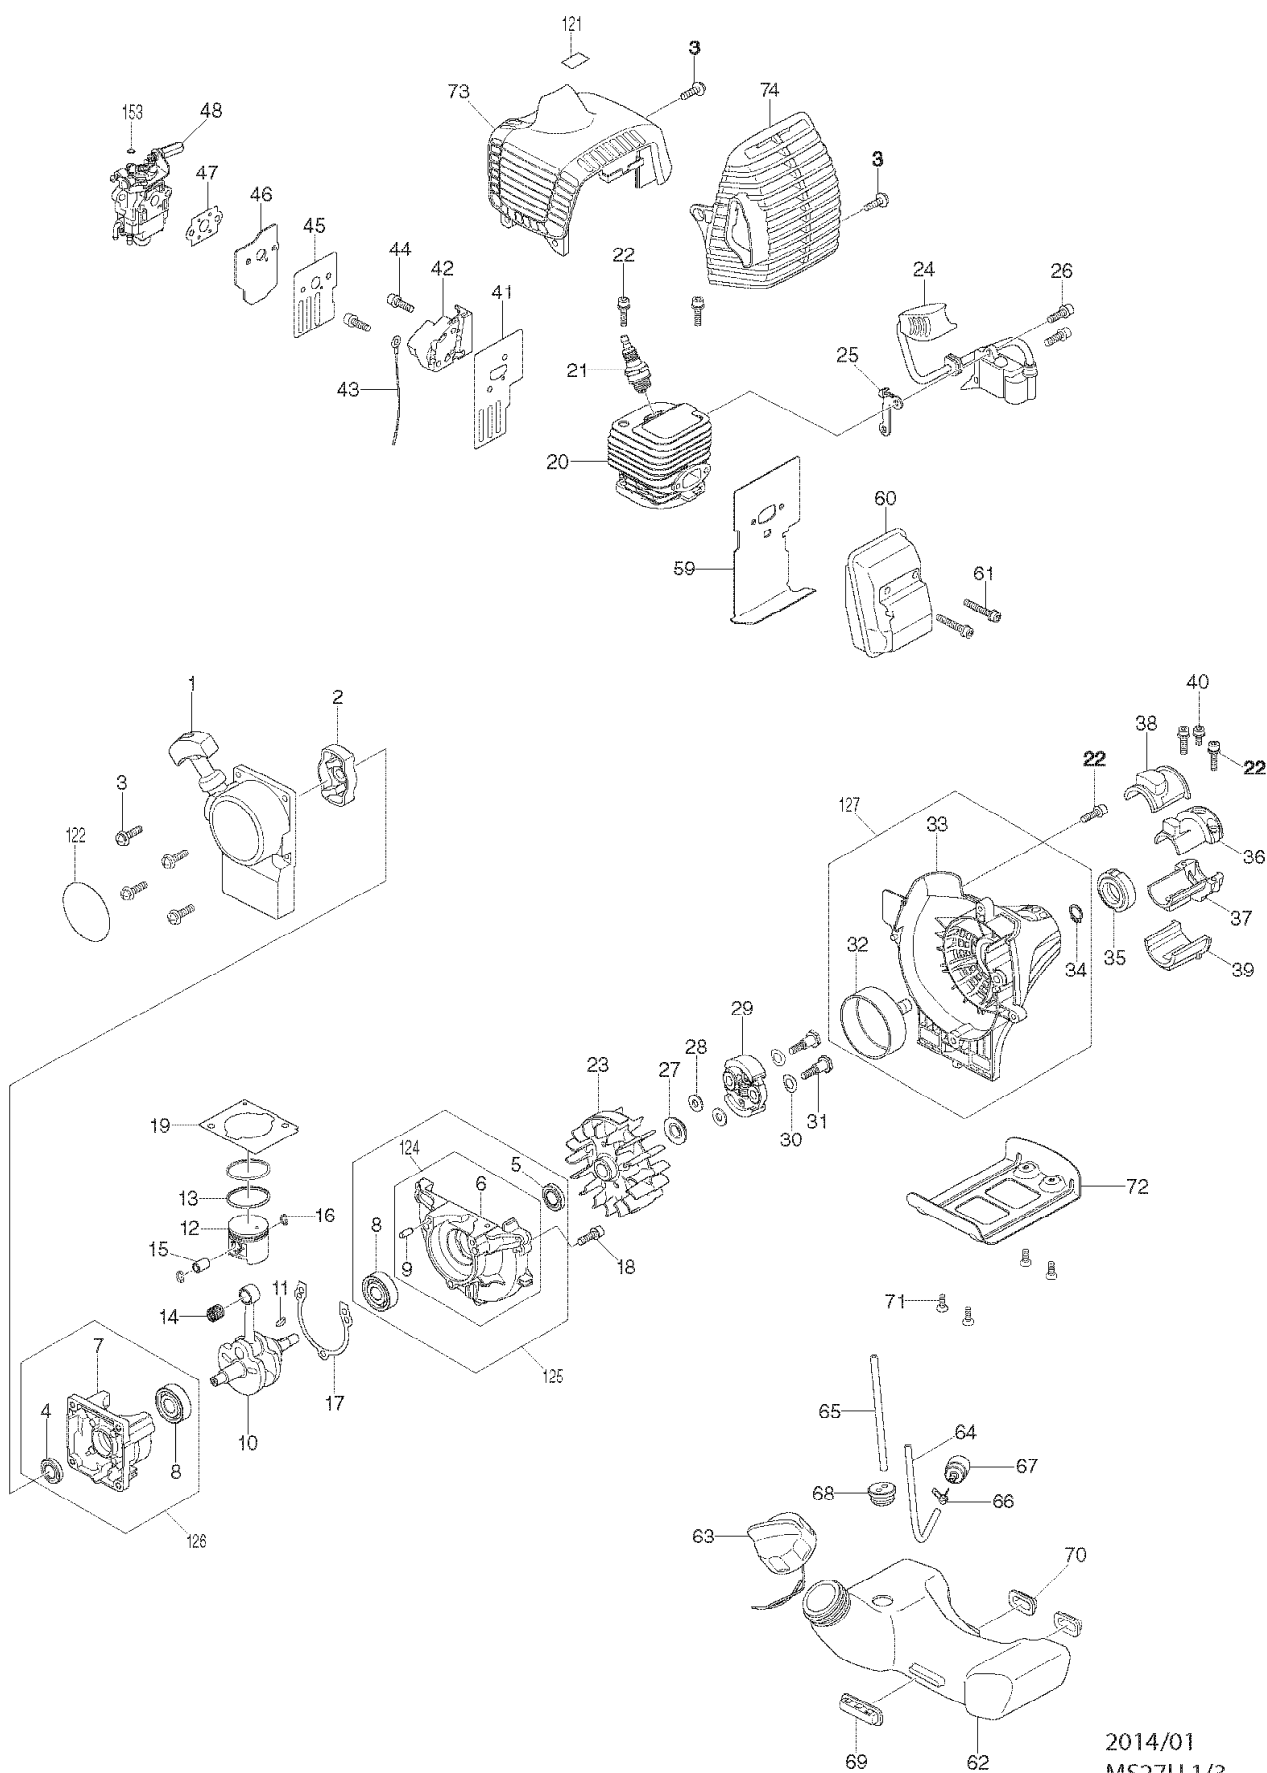

NOMENCLATURE

MODELE. MS27U

REPERE	CODE	DESIGNATION	QTE	NOTE
126	DA00000449	INC. 5689 CRANKCASE 2 ASS'Y	1	
127	DA00000451	INC. 478 CLUTCH CASE COMPLETE	1	
128	DA00000452	INC. 32-34 PLATE,AIR CLEANER ASSY	1	
129	DA00000453	INC. 50-53 GEAR CASE ASSY	1	
130	DA00000500	INC. 98-100102103106108109154 NYLON CORD SET	1	
137	5246001210	INC. 111-116 PORTE CABLE	1	
138	413140-9	RONDELLE	1	
139	5266009020	VIS	2	
140	257964-1	CIRCLIP E3	1	
141	5266009030	DISPOSITIF DE FIXATION	1	
143	442155-9	JOINT DE POMPE	1	
144	168575-6	MEMBRANE	1	
145	5266002010	CORPS DE POMPE CPL	1	
146	352010-6	PLAQUE	1	
147	442154-1	MEMBRANE DE COMMANDE JEU	1	
148	168620-7	JOINT	1	
149	140988-3	PLAQUE DE PURGER AIR	1	
150	424314-7	MEMBRANE DE POMPE	1	
151	346270-0	COUVERCLE DE POMPE PRIMAIRE	1	
152	266582-4	VIS 3X24	4	
153	DA00000459	HOLDER	1	
154	DA00000378	GEAR ASSEY	1	
A01	DA00000455	COVER,CUTTER	2	
A02	DA00000456	BAND ASSY	1	
A03	DA00000457	WRENCH,SOCKET HEAD M5	1	
A04	DA00000458	TOOL INC. 133	1	
A05	DA00000482	HOOK	1	

VUES ECLATEES

MODELE. MS27U