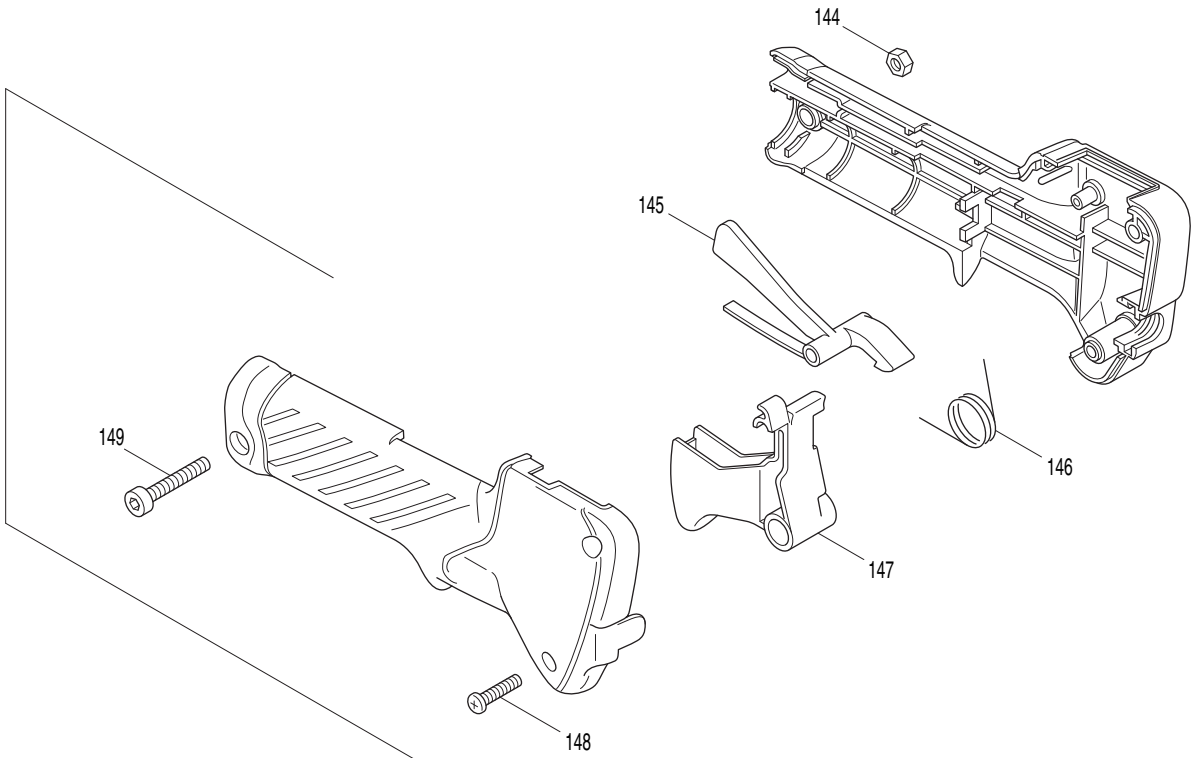

3

142

Item	Parts_No.	Parts_Description
1	819811-0	CAUTION LABEL
2	140504-1	HANDLE COMPLETE
3	125772-7	CONTROL LEVER ASSEMBLY
4	168567-5	CLUTCH DRUM
5	0031428000	INNER SNAP RING
6	0600129780	BALL BEARING
7	227247-3	SPUR GEAR 9
8	0119059400	SOCKET HEAD BOLT M5X12
9	451865-7	BAFFLE PLATE
10	243107-1	GREASE NIPPLE
11	140509-1	GEAR CASE COMPLETE
12	346253-0	CLAMP
13	0119059780	SOCKET HEAD BOLT M5X12
14	234182-8	COMPRESSION SPRING 15
15	0119059360	SOCKET HEAD BOLT
16	234202-8	COMPRESSION SPRING 15
17	0119059360	SOCKET HEAD BOLT
18	0119059870	SOCKET HEAD BOLT M5X18
19	346252-2	CLAMP
20	0119059780	SOCKET HEAD BOLT M5X12
21	331896-1	PIPE
22	346255-6	FRICTION PLATE
23	346251-4	CONNECTING ROD
24	227248-1	SPUR GEAR 43
25	922128-3	HEX. SOCKET HEAD BOLT M4X16
26	318610-2	GEAR CASE COVER
27	922237-8	HEX. SOCKET HEAD BOLT M5X22
28	413137-8	GEAR CASE GASKET
29	443159-4	SEAL
30	346256-4	HOLDER
31	922237-8	HEX. SOCKET HEAD BOLT M5X22
32	0031105003	WASHER
33	313195-3	SLEEVE 5
34	346259-8	BLADE GUARD
35	0140059150	SCREW M5x6
36	125773-5	SHEAR BLADE ASSEMBLY
37	264036-5	HEX.LOCK NUT M6-10
38	346288-1	END COVER
39	331894-5	GUIDE BAR
40	346257-2	PLATE
41	725163-8	SHEAR BLADE A
42	725164-6	SHEAR BLADE B
43	346257-2	PLATE
44	266578-5	SOCKET BUTTON HEAD BOLT
45	451868-1	BLADE COVER
50	819808-9	HT-2475 MODEL NO.LABEL
51	0150049860	TAPPING SCREW M4X14
52	125753-1	RECOIL STARTER ASSEMBLY
53	5225004020	HANDLE
54	5255001040	DAMPER
55	5215002030	SPIRAL SPRING