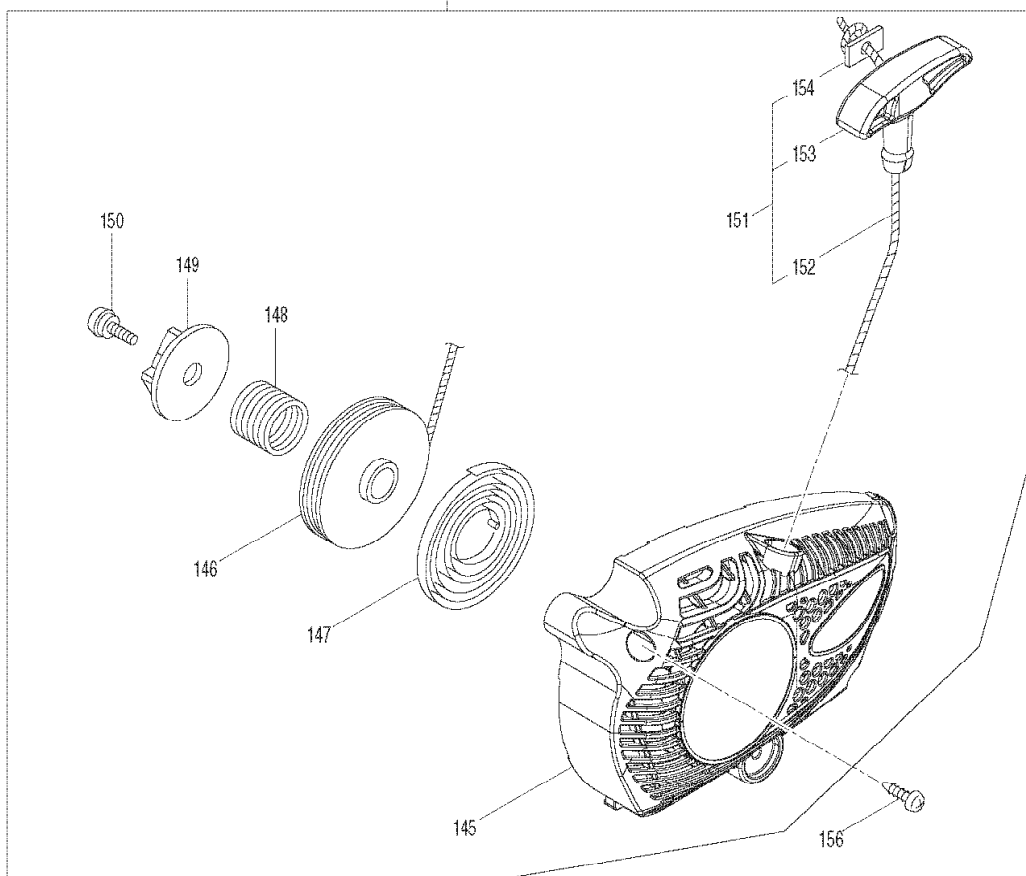

VUES ECLATEES

MODELE PS310TH