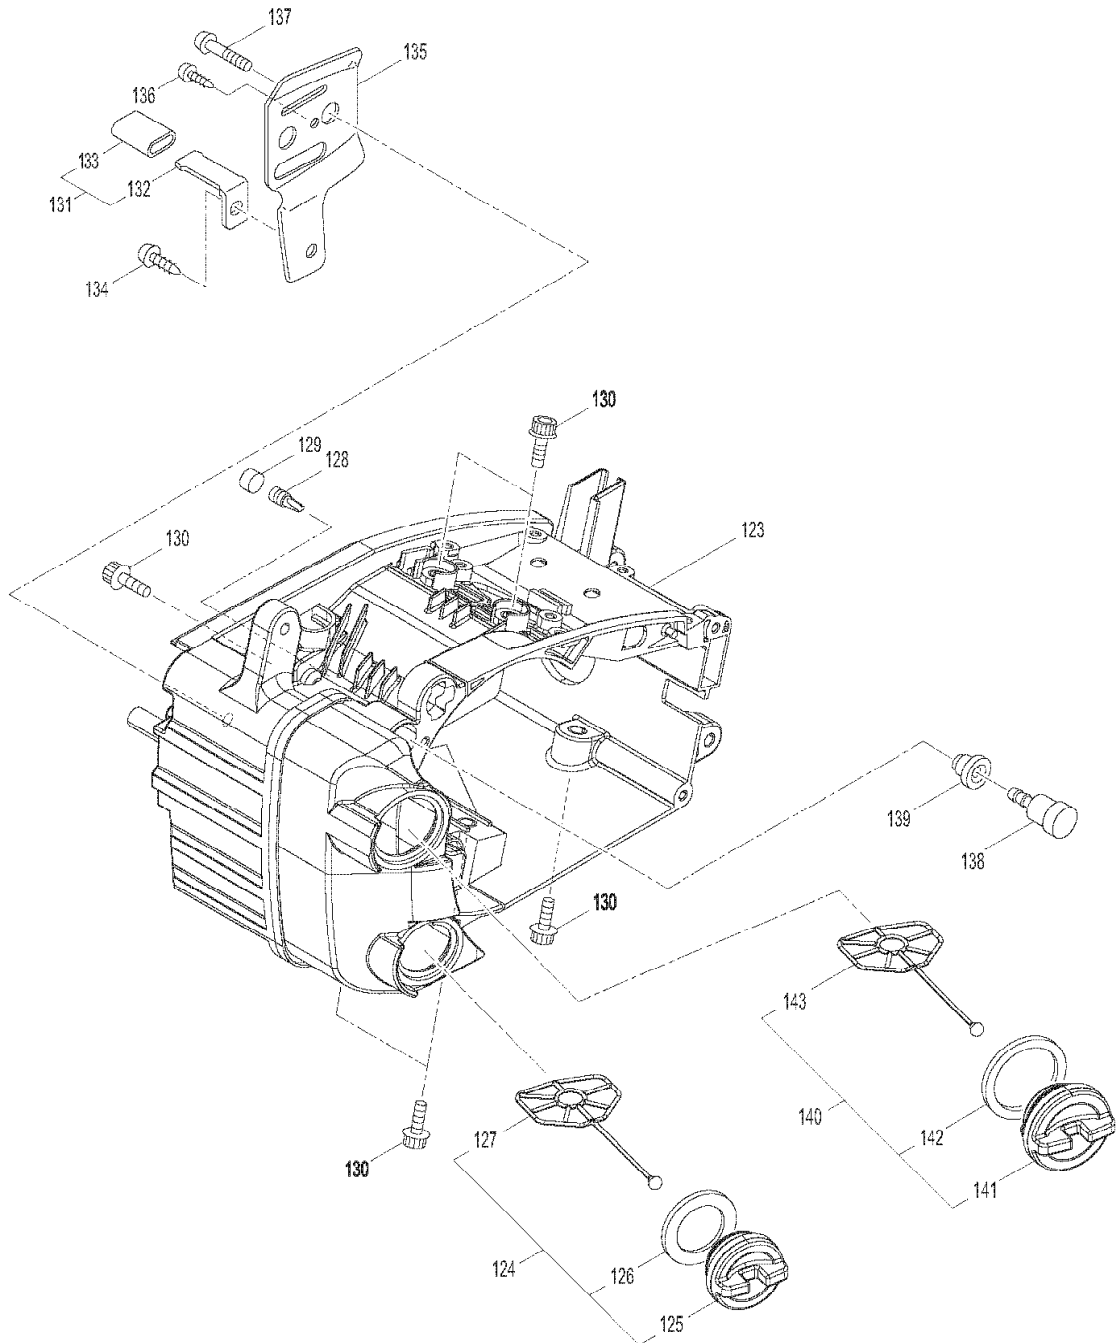

VUES ECLATEES

MODELE PS310TH