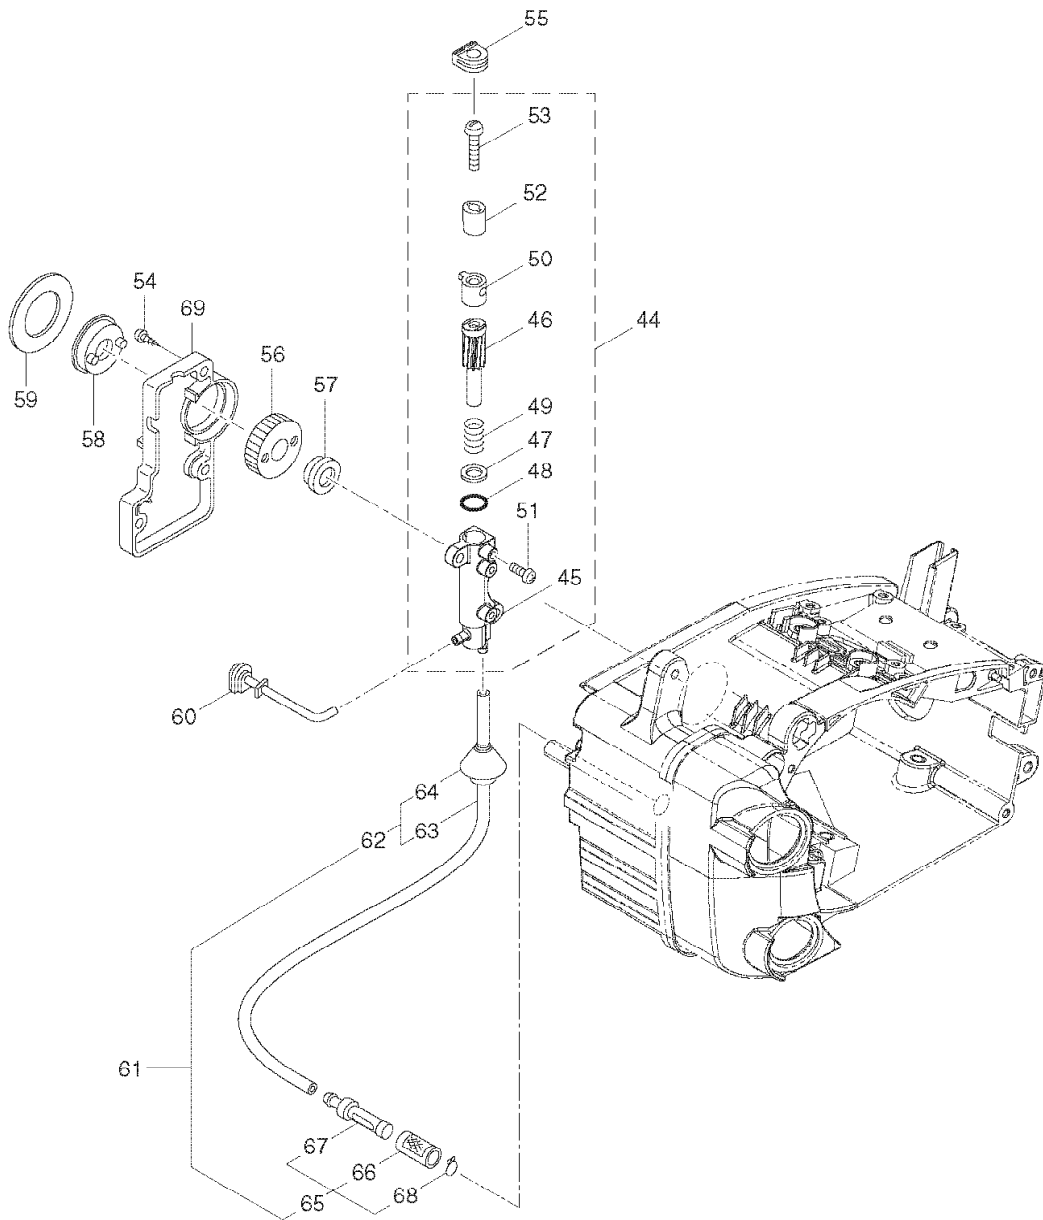

VUES ECLATEES

MODELE PS310TH