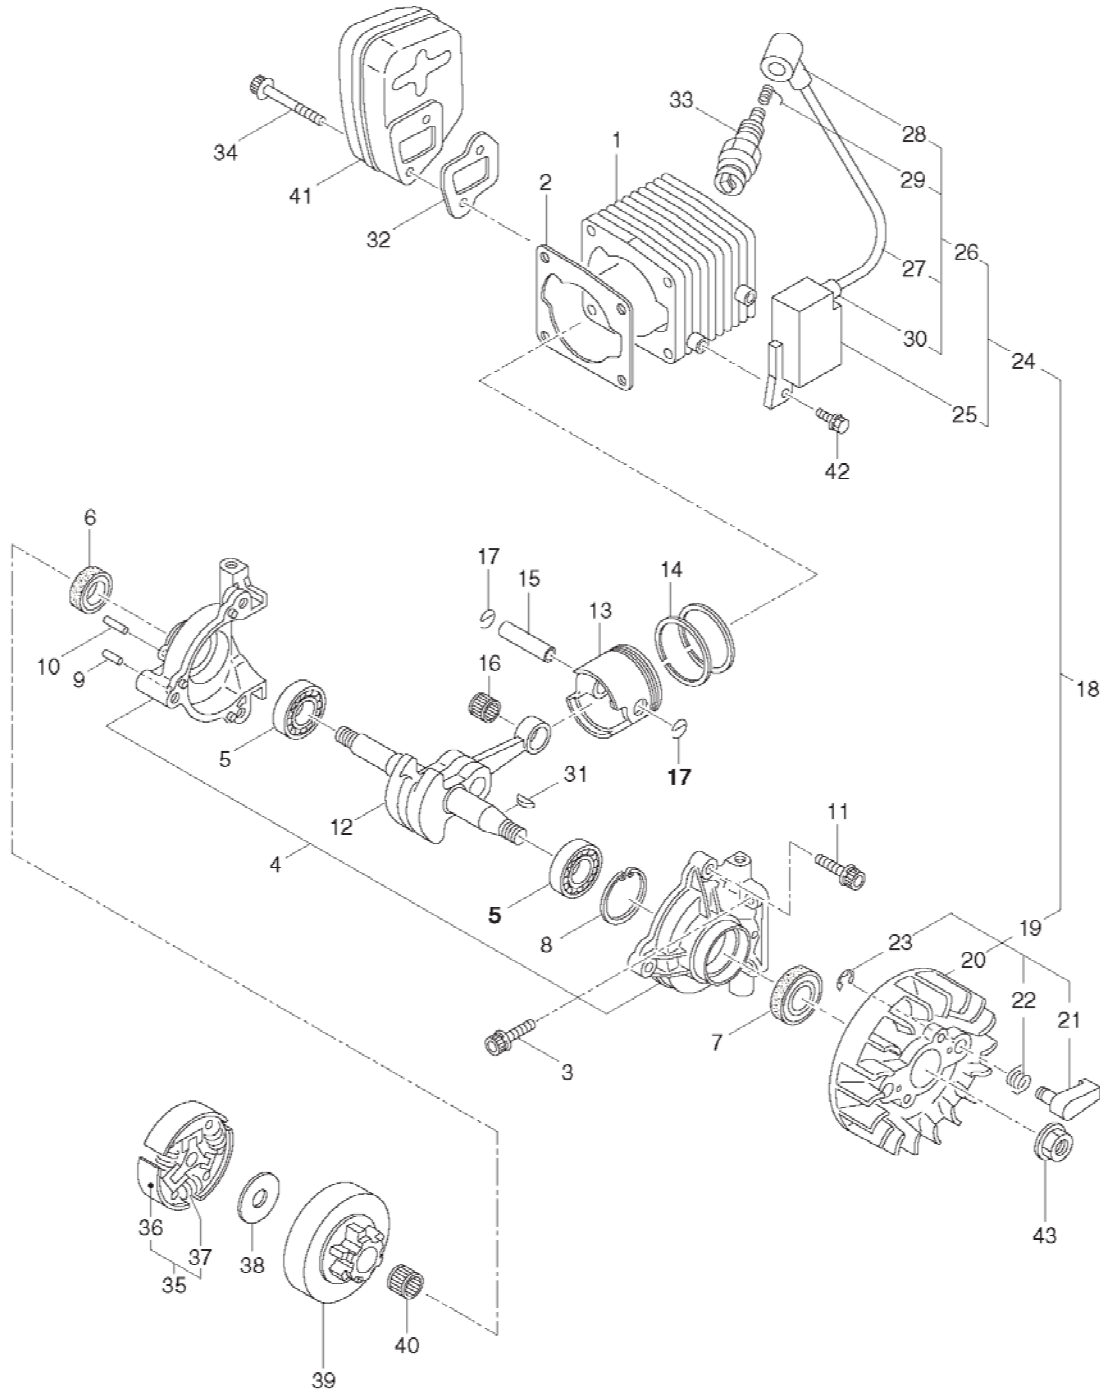

VUES ECLATEES

MODELE PS310TH