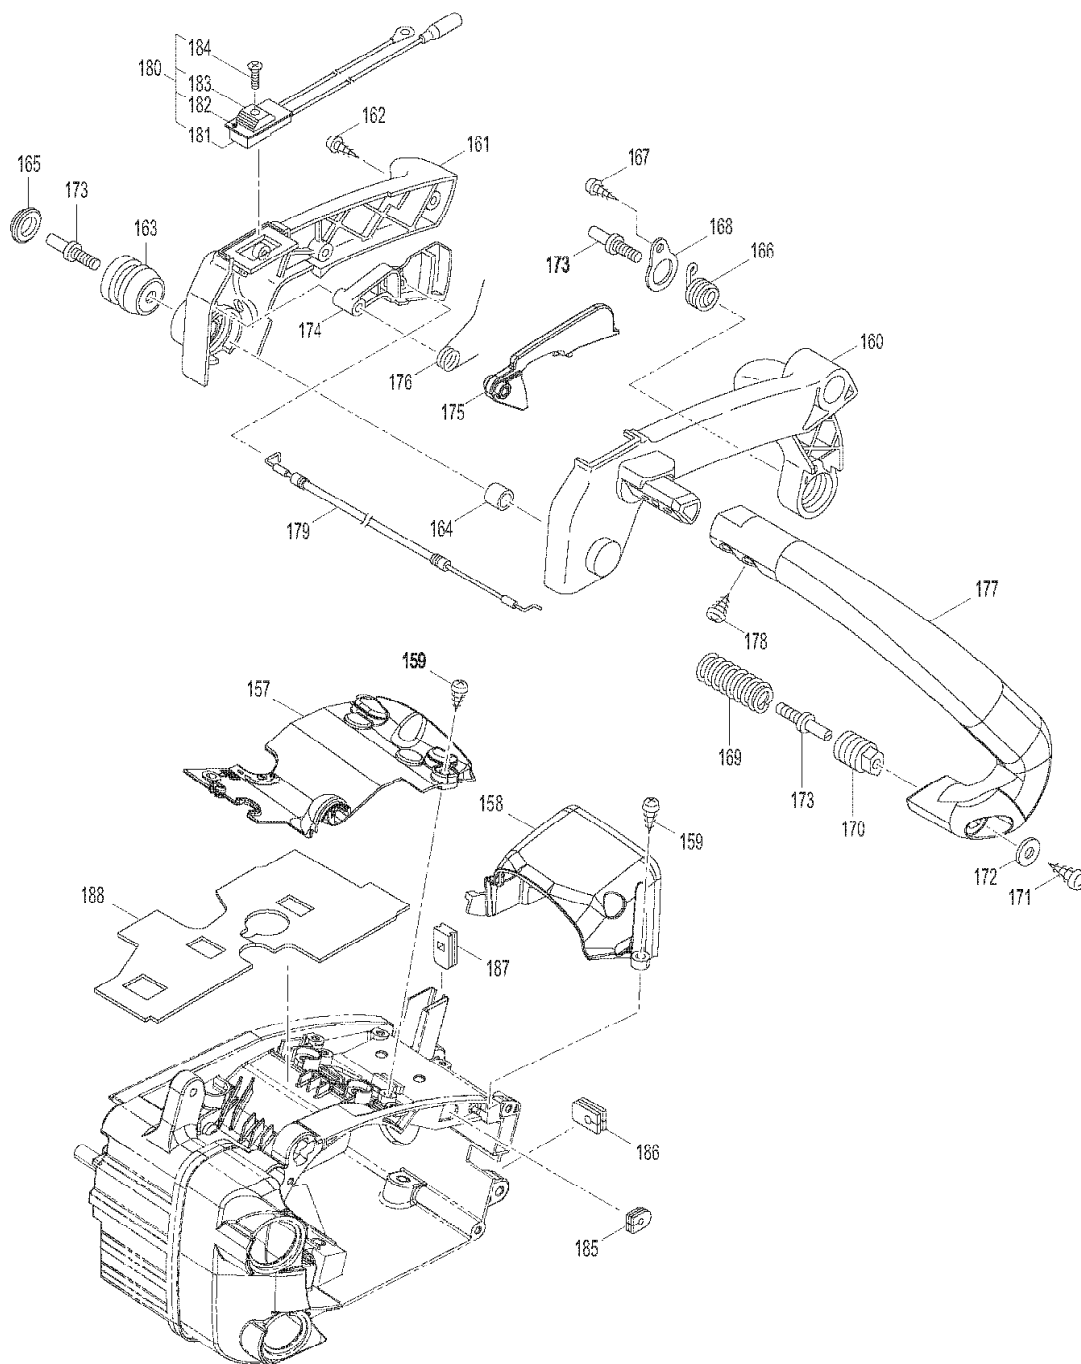

VUES ECLATEES

MODELE PS310TH