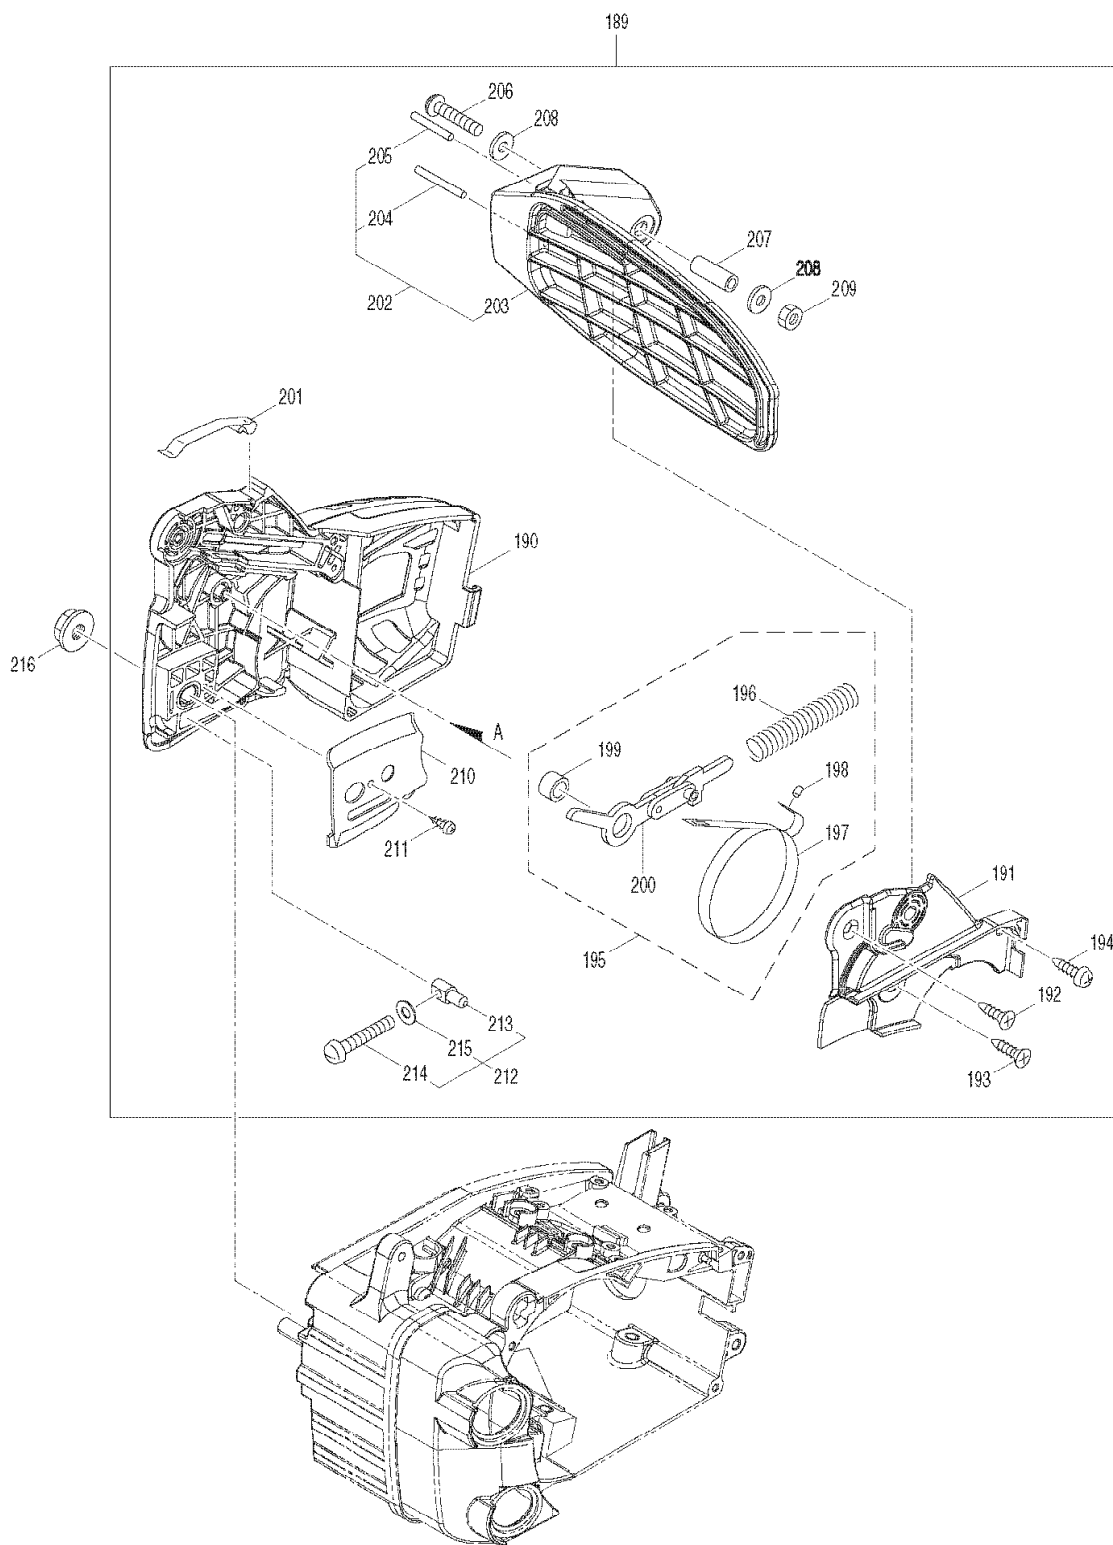

VUES ECLATEES

MODELE PS310TH