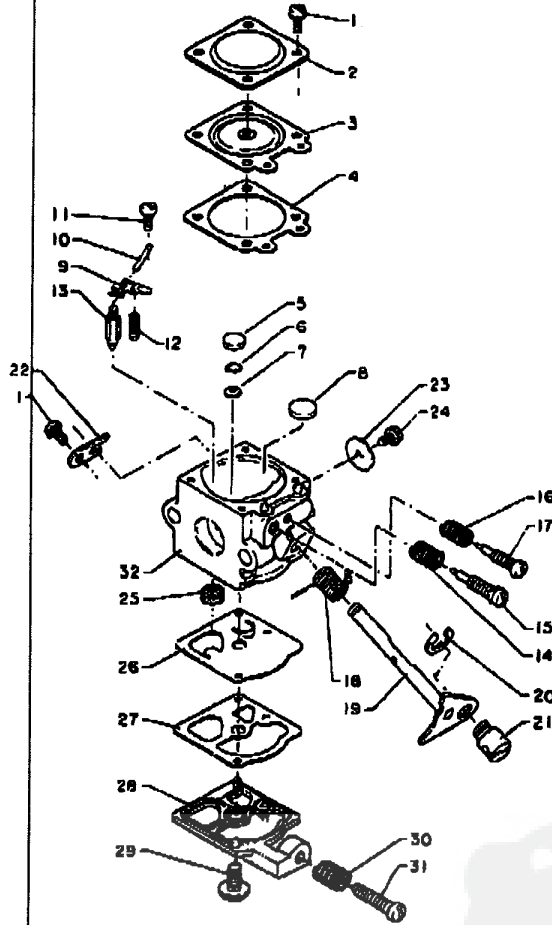

SRM-160AE 7

Key No.	Part Number	Q'ty	Description	Key No.	Part Number	Q'ty	Description
7	123 000-0922 0	1	Carburetor WA 138A	7-20	-123 127-1063 0	1	Retaining, spring
1	-123 144-0393 0	5	Screw	21	-123 172-0432 0	1	Swivel
2	-123 142-0393 0	1	Cover, m. diaphragm	22	-123 127-0393 0	1	Clip, throttle shaft
3	-123 141-0393 0	1	Diaphragm, metering	23	-123 118-0653 0	1	Valve, throttle
4	-123 140-0653 0	1	Gasket, m. diaphragm	24	-123 114-0393 0	1	Screw, thrt. valve
5	-123 145-1633 0	1	Plug, walch	25	-123 126-1063 1	1	Screen, inlet
6	-123 169-1063 0	1	Ring, retaining	26	-123 112-1503 0	1	Pump diaphragm
7	-123 169-1063 1	1	Screen	27	-123 125-0922 0	1	Gasket, fuel pump
8	-123 148-1063 0	1	Plug, walch	28	-123 124-0922 0	1	Cover, fuel pump
9	-123 123-0393 0	1	Lever, metering	29	-123 110-0393 0	1	Screw, pump cover
10	-123 138-0393 0	1	Pin, metering lever	30	-123 133-0632 0	1	Spring, idle adjust
11	-123 139-0393 0	1	Screw, m. lever pin	31	-123 134-0632 0	1	Screw, idle adjust
12	-123 122-0653 0	1	Spring, meter. lever	32	-Unavailable	1	Body ass'y
13	-123 137-0393 0	1	Valve, inlet needle				
14	-123 119-2213 0	1	Spring, h. s. needle				
15	-123 120-0076 0	1	Needle, high speed				
16	-123 121-0393 0	1	Spring, needle				
17	-123 118-0922 0	1	Needle, idle				
18	-123 113-0393 0	1	Spring, thrt. return				
19	-123 117-0922 0	1	Shaft, throttle				
					Part Number	Description	Key No.
					123 103-0922 0	Kit, diaphragm/gasket	3, 4, 26 and 27
					123 102-0922 0	Kit, kwik repair	3, 4, 9, 10, 12, 13 and 24 thru 27