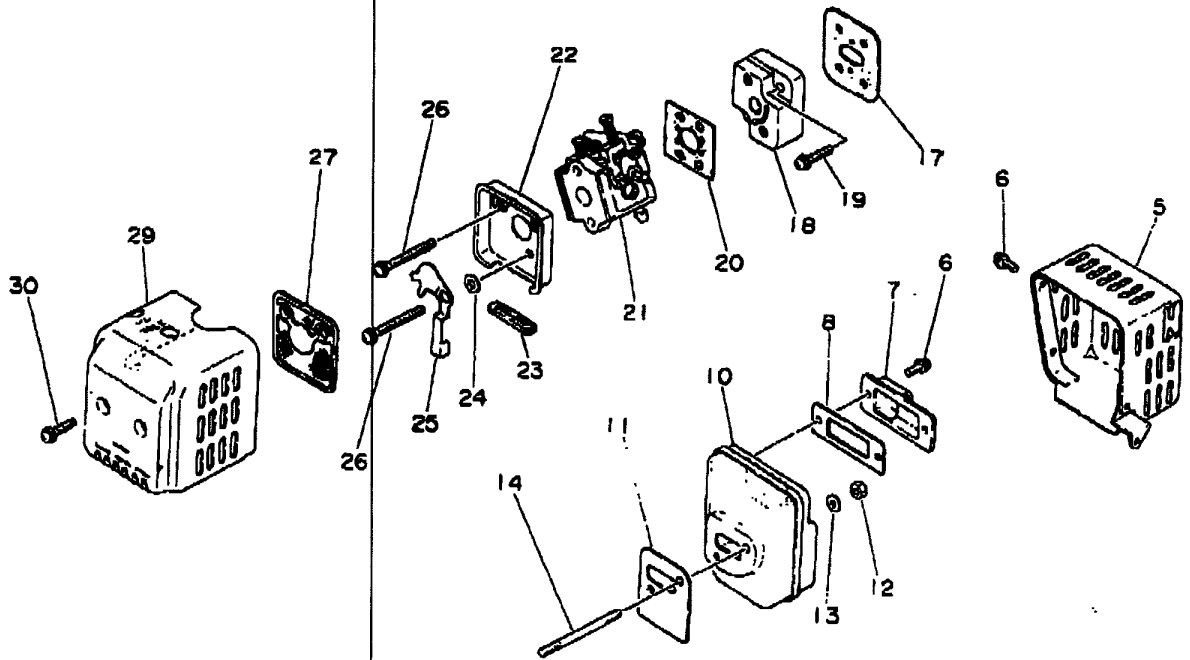

**ECHO**

**OPERATOR'S MANUAL**

**ECHO  
TRIMMER/  
BRUSHCUTTER  
SRM-160AE**

**CAUTION**

Read Rules for Safe Operation

and Instructions Carefully

898 5712873 0

SRM-160AE 1

Key No.	Part Number	Q'ty	Description	Key No.	Part Number	Q'ty	Description
4	890 516-0922 0	1	Cap. screw	1-20	-100 215-0393 0	4	Knock pin
5	900 242-0501 0	1	Screw 5 x 10	21	100 242-0492 0	1	Gasket, crankcase
6	101 514-0922 0	1	Cylinder cover	22	900 810-3620 0	2	Ball bearing
7	101 034-0922 0	1	Cylinder	23	100 100-0492 1	1	Crankshaft ass'y
8	900 242-0802 0	2	Screw 6 x 20	24	100 142-0033 0	1	Key (M)
9	101 010-0492 0	1	Gasket, cyl.	25	900 242-0503 0	4	Screw 5 x 30
11	101 538-0742 0	1	Plug	26	100 011-0216 0	1	Piston ring
12	890 118-2843 0	1	Decal, model	27	100 010-0216 0	1	Piston
13	101 511-2843 0	1	Fan cover	28	100 013-2193 0	1	Piston pin
14	800 800-0000 6	1	Washer 5	29	100 015-0463 0	2	Circclip, piston pin
15	900 605-0000 5	1	Spring washer 5	34	100 223-0553 0	1	Plug
16	900 151-0502 5	1	Bolt 5 x 25	35	810 223-2843 0	1	Case, clutch drum
17	900 242-0402 0	4	Screw 4 x 20	36	900 242-0501 6	4	Screw 5 x 16
18	100 213-0593 0	2	Oilseal				
19	100 200-0492 1	1	Crankcase set				

Remark:  
19 Consists of 20 and 2-10

**SRM-160AE 3**

Key No.	Part Number	Q'ty	Description	Key No.	Part Number	Q'ty	Description
3-5	145 871-0922 0	1	Cover, muffer	3-19	900 243-0602 0	2	Screw 5x20
6	900 242-0401 0	4	Screw 4x10	20	130 016-0922 0	1	Gasket, carburetor
7	145 809-2843 0	1	Screen holder	21	123 000-0922 0	1	Carburetor WA 138A
8	145 866-2843 0	1	Gasket				
10	145 806-0922 0	1	Muffer	22	130 301-0922 0	1	Case, air cleaner
11	145 510-0922 0	1	Gasket, muffer	23	-178 810-2163 0	1	Grommet
12	433 020-0083 0	2	Lock nut 5	24	178 518-0083 0	1	Spacer
13	900 603-0000 5	2	Washer 5	25	178 515-0922 0	1	Choke shutter
				26	800 242-0604 0	2	Screw 5x40
14	101 014-0056 0	2	Stud, muffer	27	130 310-0853 0	1	Air filter
17	130 010-0922 0	1	Gasket	29	130 308-0922 0	1	Cover, air cleaner
18	130 007-0922 0	1	Insulator	30	900 242-0401 8	2	Screw 4x18