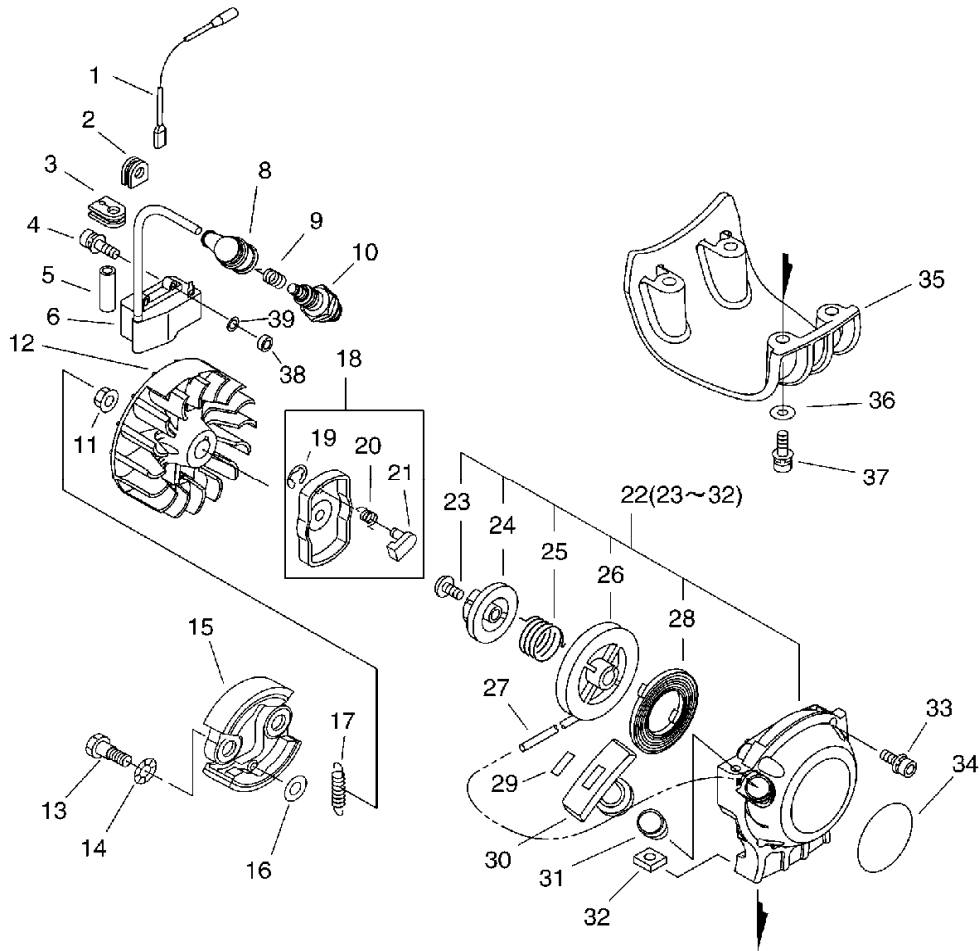

SRM-265ES/L 2 STARTER, MAGNETO, CLUTCH

KEY	LV	PART NUMBER	Q'TY	DESCRIPTION	REMARKS
1		162010-04561	1	LEAD, GROUND	
2		156110-04920	1	BUSHING	
3		V135-000030	1	GROMMET, HT CORD	
4		V202-000130	2	BOLT, 4	
5		V475-003380	1	TUBE	
6		A411-000250	1	COIL, IGNITION	
8		A427-000012	1	CAP, SPARK PLUG	
9		A426-000010	1	TERMINAL, SPARK PLUG	
10		A425-000000	1	SPARK PLUG	
11		900515-00008	1	NUT, FLANGE 8	
12		A409-000310	1	ROTOR, MAGNETO	
13		175046-56030	2	SHAFT, CLUTCH	
14		175049-56030	2	WASHER	
15		A553-000010	2	ARM, CLUTCH	
16		175048-05530	2	WASHER (I)	
17		V451-000400	1	SPRING, TENSION	
18		A052-000180	1	PULLEY, ASM STARTER	
19	+	P022-002100	2	E-RING	
20	+	P022-006510	2	SPRING, RETURN	
21	+	P022-006850	2	PAWL, STARTER	
22		A051-000940	1	STARTER, RECOIL ASY	
23	+	177236-61830	1	SCREW	
24	+	P022-008280	1	PLATE, CAM	
25	+	P022-008270	1	SPRING, DAMPER	
26	+	P022-006830	1	DRUM	
27	+	P022-008260	1	ROPE