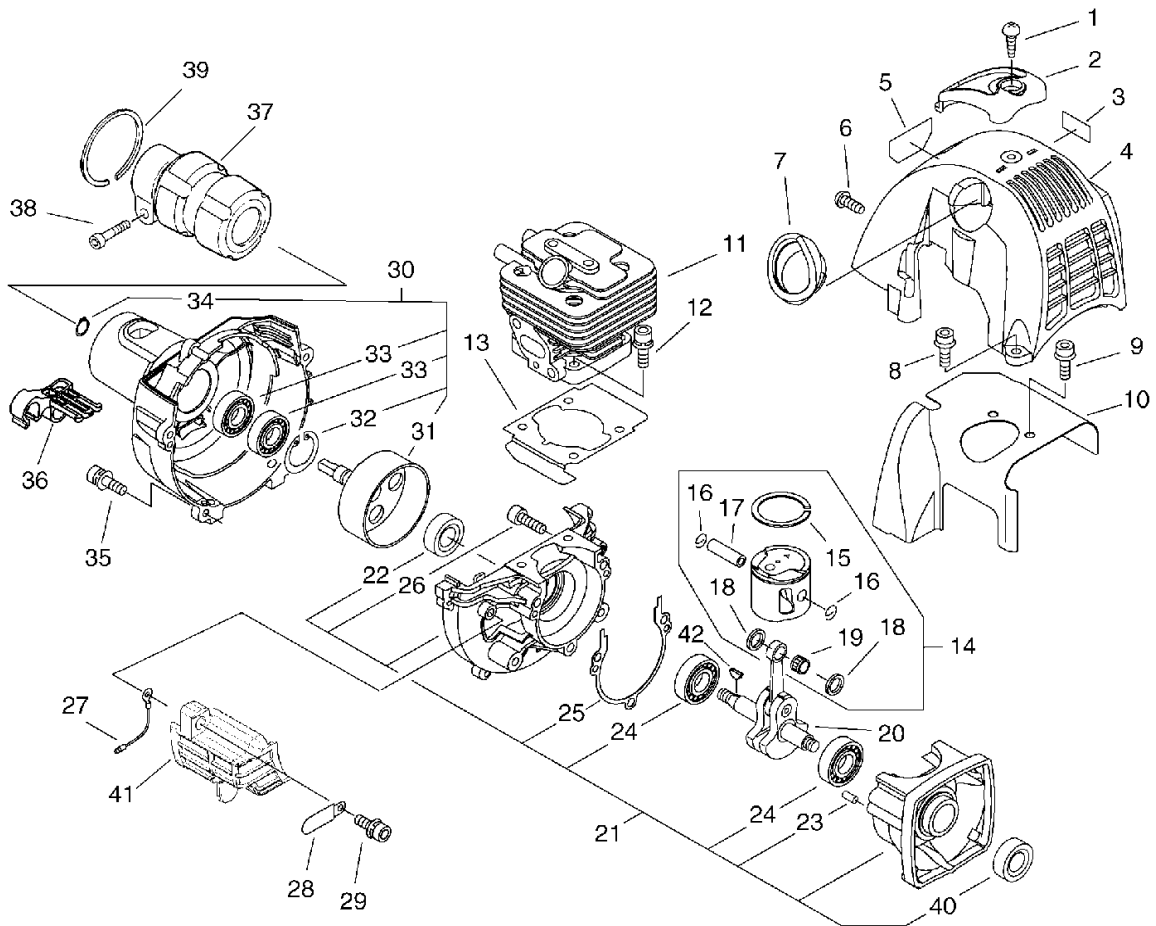

PARTS CATALOG

BRUSHCUTTER SRM-265ES/L

P014-001800-08Jb

SRM-265ES/L 1 CYLINDER, CRANKCASE, PISTON

KEY	LV	PART NUMBER	Q'TY	DESCRIPTION	REMARKS
1		900256-05016	1	SCREW, TAPPING	
2		A162-000100	1	GUARD, TOP	
3		X505-002310	1	LABEL, CAUTION	
4		A160-000780	1	COVER, CYLINDER	
5		X547-000700	1	LABEL, ECHO	
6		91140-05012	1	BOLT	
7		A162-000080	1	GUARD, TOP	
8		91121-05016	1	BOLT, FLANGE	
9		900106-05008	2	BOLT, H.S. 5* 8	
10		A160-000691	1	COVER, CYLINDER	
11		A130-000761	1	CYLINDER	
12		900162-05025	4	BOLT, H.S. 5*25	
13		V100-000210	1	GASKET, CYL	
14		P021-009771	1	PISTON KIT	
15	+	A101-000170	1	RING, PISTON	
16	+	100015-03931	2	CIRCLIP, PISTON PIN	
17	+	100013-35430	1	PIN, PISTON	
18	+	100014-53630	2	SPACER, PISTON PIN	
19	+	100012-16131	1	BEARING, NEEDLE	
20		A011-000434	1	CRANKSHAFT, ASY	
21		P021-010801	1	CRANKCASE KIT	
22	+	100212-42031	1	OILSEAL	
40	+	V505-000050	1	SEAL, OIL 12	
23	+	100215-03930	2	PIN, DOWEL	
24	+	94035-36201	2	BEARING BALL	
25	+	100242-42030	1	GASKET, CRANKCASE	

SRM-265ES/L 1 CYLINDER, CRANKCASE, PISTON

KEY	LV	PART NUMBER	Q'TY	DESCRIPTION	REMARKS
26	+	900162-05028	3	BOLT, H.S. 5*28	
27		156635-43130	1	LEAD, GROUND	
28		159116-21231	1	CLAMP	
29		91118-05016	1	BOLT	
30		P021-013530	1	COVER, FAN ASSY	
31	+	A556-000040	1	DRUM, CLUTCH	
32	+	900702-00028	1	CIRCLIP 28	
33	+	900807-06001	2	BEARING, BALL 6001	
34	+	900701-00012	1	CIRCLIP 12	
35		V202-000090	4	BOLT, 4	
36		V491-000180	1	CLIP	
37		A575-000110	1	FIXTURE, MAIN PIPE	
38		91118-05028	1	BOLT	
39		900702-00042	1	CIRCLIP 42	
41		A127-000160	1	COVER, DUST	
42		100142-12330	1	KEY, WOODRUFF	
43		X530-000210	1	LABEL, EYE CATCHER	