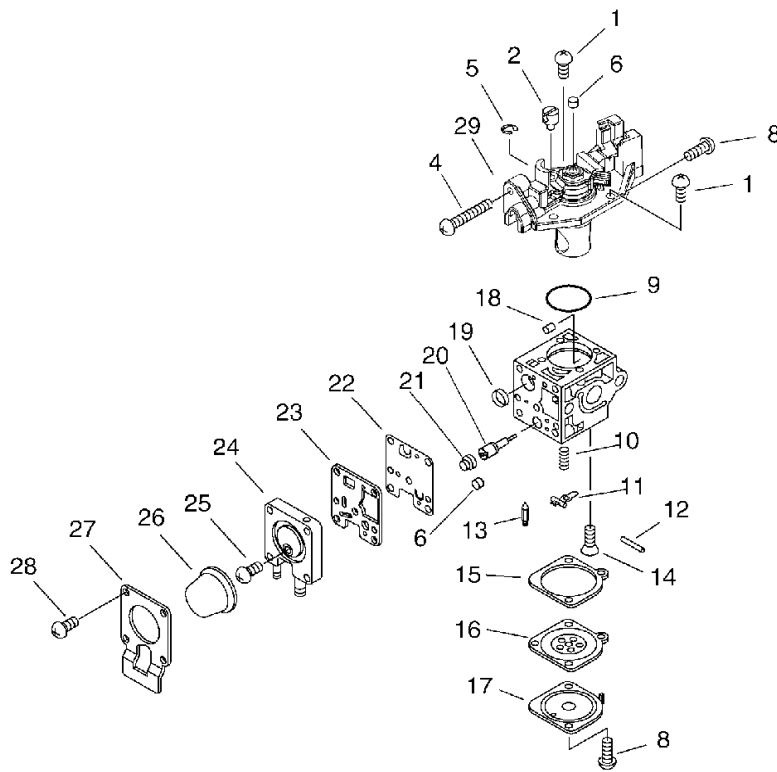

SRM-265ES/L 8 CARBURETOR

KEY	LV	PART NUMBER	Q'TY	DESCRIPTION	REMARKS
		A021-001740	1	CARBURETOR,DIAPHRAGM	
1	+	125344-13931	3	SCREW	
2	+	P005-001240	1	POST	
4	+	P005-000100	1	SCREW,THROTTLEADJUST	
5	+	P005-000190	1	E-RING	
6	+	P005-001270	2	PLUG, H AJUST SCREW	
8	+	125344-52130	3	SCREW	
9	+	P005-000280	1	O-RING	
10	+	125322-07260	1	SPRING, COIL	
11	+	125323-08260	1	ARM, VALVE	
12	+	125338-13930	1	PIN, METERING ARM	
13	+	125337-08260	1	VALVE, INLET NEEDLE	
14	+	125339-42030	1	SCREW	
15	+	P005-000200	1	GASKET, METERING	
16	+	P005-001780	1	DIAPHRAGM	
17	+	125342-52130	1	COVER, DIAPHRAGM	
18	+	P005-001000	1	ROLLER, GUIDE	
19	+	P005-000010	1	STRAINER	
20	+	P005-001290	1	SCREW,MAINN MIXTURE	
21	+	P005-001250	1	RETAINER,PLUG BALL	
22	+	P005-000510	1	DIAPHRAGM, PUMP	
23	+	P005-000520	1	GASKET, PUMP	
24	+	P005-001890	1	BASE, ASY PRIMER	
25	+	P005-000270	1	SCREW	
26	+	125381-08660	1	PUMP, PRIMING	
27	+	P005-000250	1	RETAINER