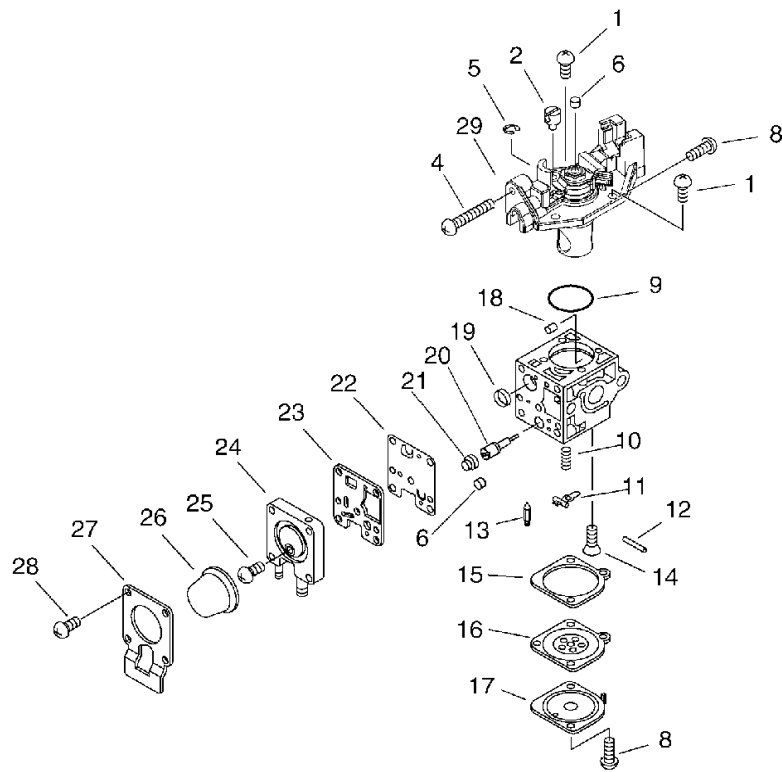

SRM-265ES/L 8 CARBURETOR