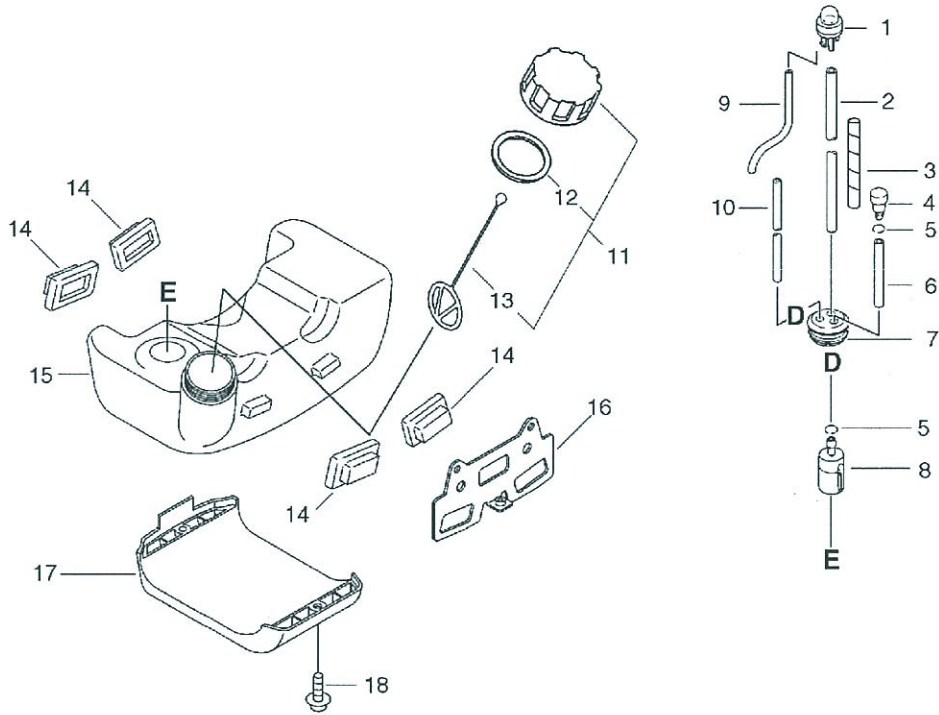

SRM-335ES(37), -37003810, Fuel Tank
SRM-335ES(37), 2009/07/31

SRM-335ES(37), -37003810, Fuel Tank
SRM-335ES(37), 2009/07/31

Key	Lv	Part no.	Part description	Quantity	Note1	Note2
1		123181-39130	PUMP, PRIMER	1		
2		132010-22130	PIPE, FUEL	1		
3		V475-002240	TUBE	1		
4		131300-56430	VALVE, CHECK	1		
5		132013-26630	CLIP	2		
6		V471-001180	PIPE	1		
7		132115-55930	GROMMET, FUEL	1		
8		131205-14930	STRAINER, FUEL	1		
9		V471-000640	PIPE	1		
10		132010-53630	PIPE	1		
11		P021-012210	CAP, FUEL ASY	1		
12	+	131016-55830	GASKET, FUEL CAP	1		
13	+	A365-000060	CONNECTOR, CAP	1		
14		131920-55430	CUSHION, FUEL TANK	4		
15		A350-000200	TANK, FUEL	1		
16		A393-000060	BRACKET, FUEL TANK	1		
17		A175-000011	STAND	1		
18		91121-05016	BOLT, FLANGE	2