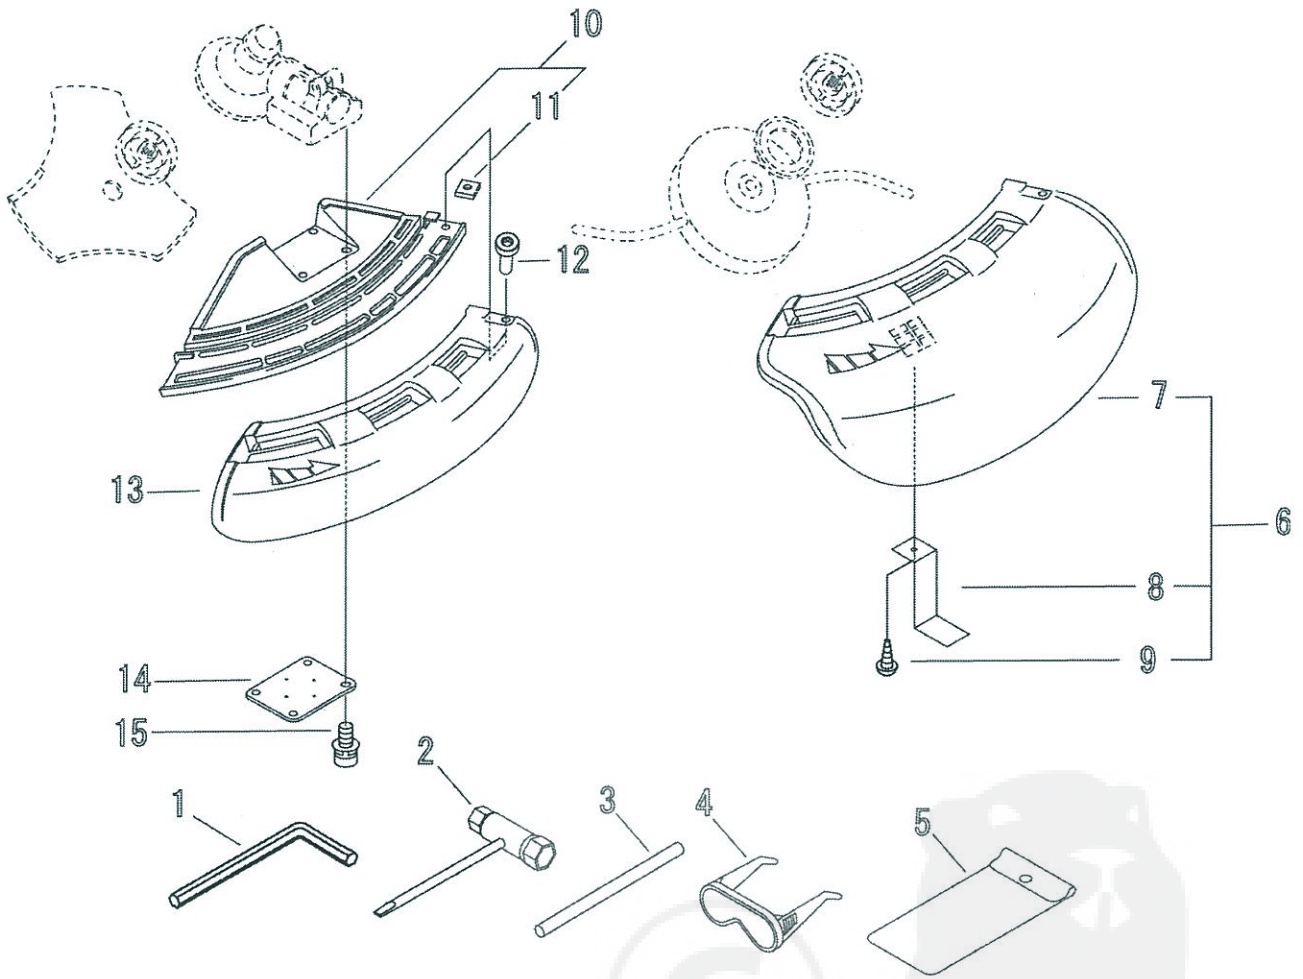

SRM-335ES(37), -37003810, Shield Tools
SRM-335ES(37), 2009/07/31

SRM-335ES(37), -37003810, Shield Tools
SRM-335ES(37), 2009/07/31

Key	Lv	Part no.	Part description	Quantity	Note1	Note2
1		895610-00130	L-WRENCH (4MM)	1		
2		X602-000020	TOOL,WRENCH	1		
3		897518-01131	LOCKING TOOL	1		
4		P021-002861	GOGGLES	1		
5		898510-07130	BAG, TOOL	1		
6		P021-013770	SHIELD KIT	1		
7	+	C550-000080	SHIELD, BLADE	1		
8	+	C554-000030	KNIFE, CORD	1		
9	+	900252-05012	SCREW 5*12	1		
10		C550-000100	SHIELD, BLADE	1		
11	+	900565-00005	NUT	1		
12		900242-05018	SCREW 5*18	1		
13		C550-000090	SHIELD, BLADE	1		
14		699013-56830	PLATE, SHIELD	1		
15		91118-05025	BOLT	4