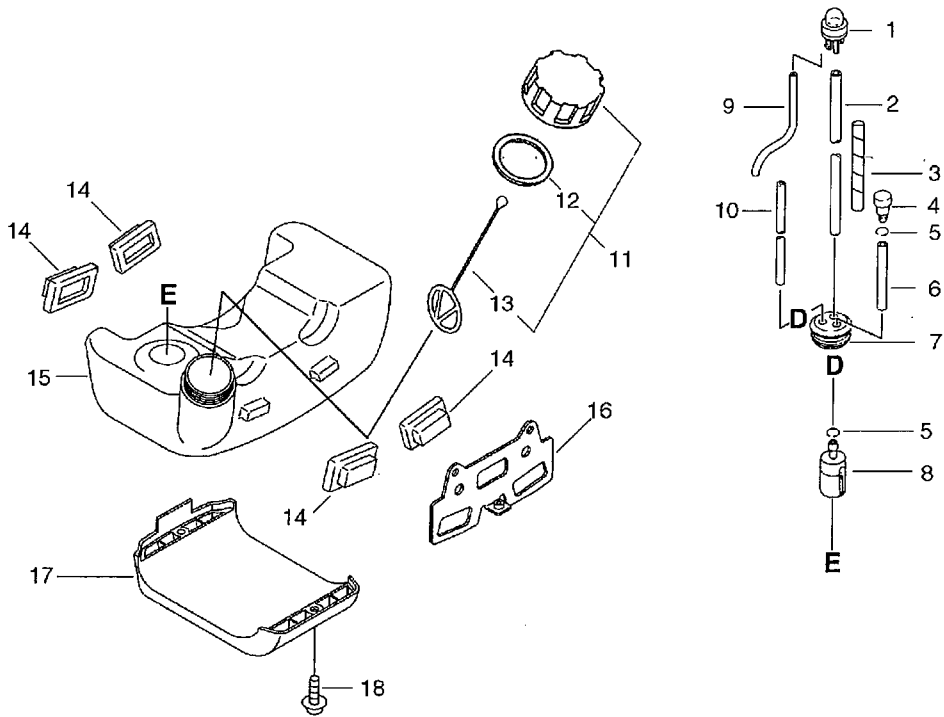

SRM-335ES/U (37), 37003811-, Fuel Tank
P014-000660-10Hb, 2010/05/31

SRM-335ES/U (37), 37003811-, Fuel Tank
P014-000660-10Hb, 2010/05/31

Key	Lv	Part no.	Part description	Quantity	Note1	Note2
1		123181-39130	PUMP, PRIMER	1		
2		132010-22130	PIPE, FUEL	1		
3		V475-002240	TUBE	1		
4		131300-56430	VALVE, CHECK	1		
5		132013-26630	CLIP	2		
6		V471-001180	PIPE	1		
7		132115-55930	GROMMET, FUEL	1		
8		131205-14930	STRAINER,FUEL	1		
9		V471-000640	PIPE	1		
10		132010-53630	PIPE	1		
11		P021-012210	CAP,FUEL ASY	1		
12	+	131016-55830	GASKET, FUEL CAP	1		
13	+	A365-000060	CONNECTOR,CAP	1		
14		131920-55430	CUSHION, FUEL TANK	4		
15		A350-000200	TANK,FUEL	1		
16		A393-000060	BRACKET,FUEL TANK	1		
17		A175-000011	STAND	1		
18		91121-05016	BOLT, FLANGE	2