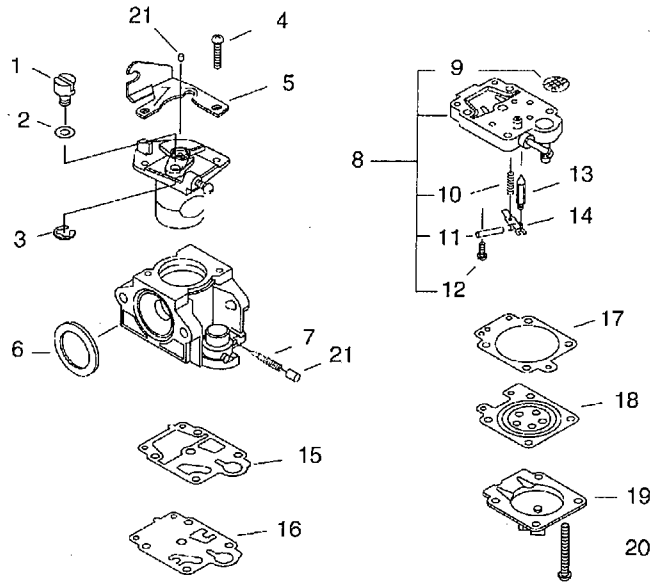

SRM-335ES/U (37), 37003811-, Shield  
P014-000660-10Hb, 2010/05/31

Key	Lv	Part no.	Part description	Quantity	Note1	Note2
1		895610-00130	L-WRENCH (4MM)	1		
2		X602-000020	TOOL,WRENCH	1		
3		X606-000080	TOOL,BAR	1		
4		P021-002861	GOGGLES	1		
5		898510-07130	BAG, TOOL	1		
6		P021-013770	SHIELD KIT	1		
7	+	C550-000080	SHIELD,BLADE	1		
8	+	C554-000030	"KNIFE, CORD"	1		
9	+	900252-05012	SCREW 5*12	1		
10		C550-000100	SHIELD,BLADE	1		
11	+	900565-00005	NUT	1		
12		900242-05018	SCREW 5*18	1		
13		C550-000090	SHIELD,BLADE	1		
14		699013-56830	PLATE, SHIELD	1		
15		91118-05025	BOLT	4		

SRM-335ES/U (37), 37003811-, Cutter  
P014-000660-10Hb, 2010/05/31

SRM-335ES/U (37), 37003811-, Cutter  
P014-000660-10Hb, 2010/05/31

Key	Lv	Part no.	Part description	Quantity	Note1	Note2
1		P021-014320	SAW,BUSH CUTTER	1		
2		X495-000280	SCABBARD,BLADE	1		

SRM-335ES/U (37), 37003811-, Carburettor  
P014-000660-10Hb, 2010/05/31

SRM-335ES/U (37), 37003811-, Carburettor  
 P014-000660-10Hb, 2010/05/31

Key	Lv	Part no.	Part description	Quantity	Note1	Note2
		A021-001550	CARBURETOR,DIAPHRAGM	1		
1	+	123172-45130	SWIVEL	1		
2	+	123149-54230	WASHER	1		
3	+	123173-07930	CLIP	1		
4	+	123114-40630	SCREW	2		
5	+	P003-000180	BRACKET CABLE	1		
6	+	123143-12110	RING, PACKING	1		
7	+	P003-001130	NEEDLE, HIGH SPEED	1		
8	+	P003-001950	BODY ASSEMBLY, PUMP	1		
9	++	123126-10631	SCREEN, INLET	1		
10	++	123122-05560	SPRING, METER. LEVER	1		
11	++	123138-03930	PIN, METERING LEVER	1		
12	++	123139-05560	SCREW, M. LEVER PIN	1		
13	++	123137-19830	VALVE, INLET NEEDLE	1		
14	++	123123-03930	LEVER, METERING	1		
15	+	P003-000100	GASKET, PUMP	1		
16	+	123112-40630	DIAPHRAGM, PUMP	1		
17	+	123140-27230	GASKET,M. DIAPHRAGM	1		
18	+	P003-001850	DIAPHRAGM, METERING	1		
19	+	123142-03930	COVER, M. DIAPHRAGM	1		
20	+	123144-44330	SCREW	4		
21	+	P003-001940	WALBRO 88-265	2		