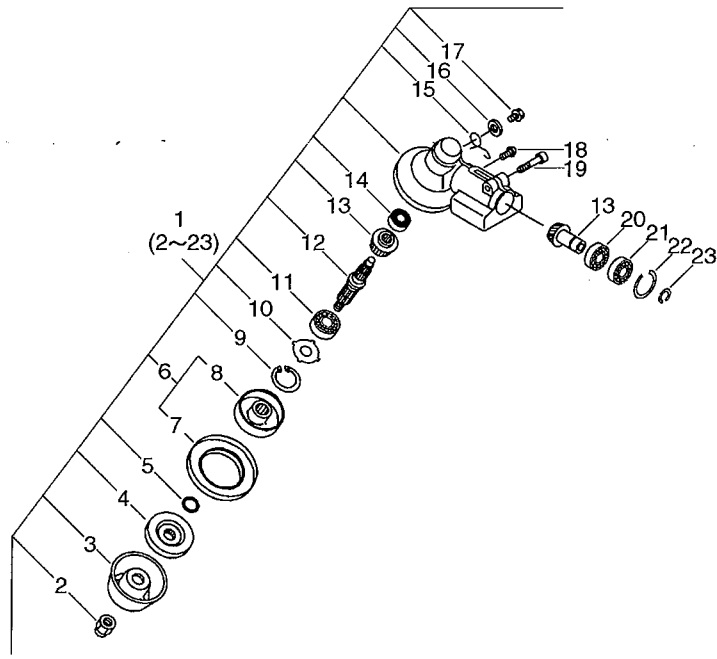

SRM-335ES/U (37), 37003811-, Gear Case
P014-000660-10Hb, 2010/05/31

SRM-335ES/U (37), 37003811-, Gear Case
P014-000660-10Hb, 2010/05/31

Key	Lv	Part no.	Part description	Quantity	Note1	Note2
1		P021-012591	CASE,GEAR	1		
2	+	610320-52130	NUT 10	1		
3	+	699229-56830	PLATE, COVER	1		
4	+	610314-52130	PLATE, ADAPTER (L)	1		
5	+	900720-00012	O-RING 12	1		
6	+	610313-52932	FIXTURE, BLADE	1		
7	++	610352-56830	PLATE, CUP	1		
8	++	610313-52132	FIXTURE, BLADE	1		
9	+	900702-00032	CIRCLIP 32	1		
10	+	610444-56830	WASHER	1		
11	+	900812-06201	BEARING, BALL 6201	1		
12	+	610310-56931	"SHAFT, P.T.O."	1		
13	+	610300-56930	GEAR SET	1		
14	+	900810-00629	"BEARING, BALL 629"	1		
15	+	610473-52131	SPRING	1		
16	+	900603-50008	WASHER	1		
17	+	610434-50031	BOLT 8* 8	1		
18	+	900242-05010	SCREW 5*10	1		
19	+	91118-06030	BOLT	1		
20	+	900800-06001	"BEARING, BALL 6001"	1		
21	+	900803-06001	"BEARING, BALL 6001"	1		
22	+	900702-00028	CIRCLIP 28	1		
23	+	900701-00012	CIRCLIP 12	1