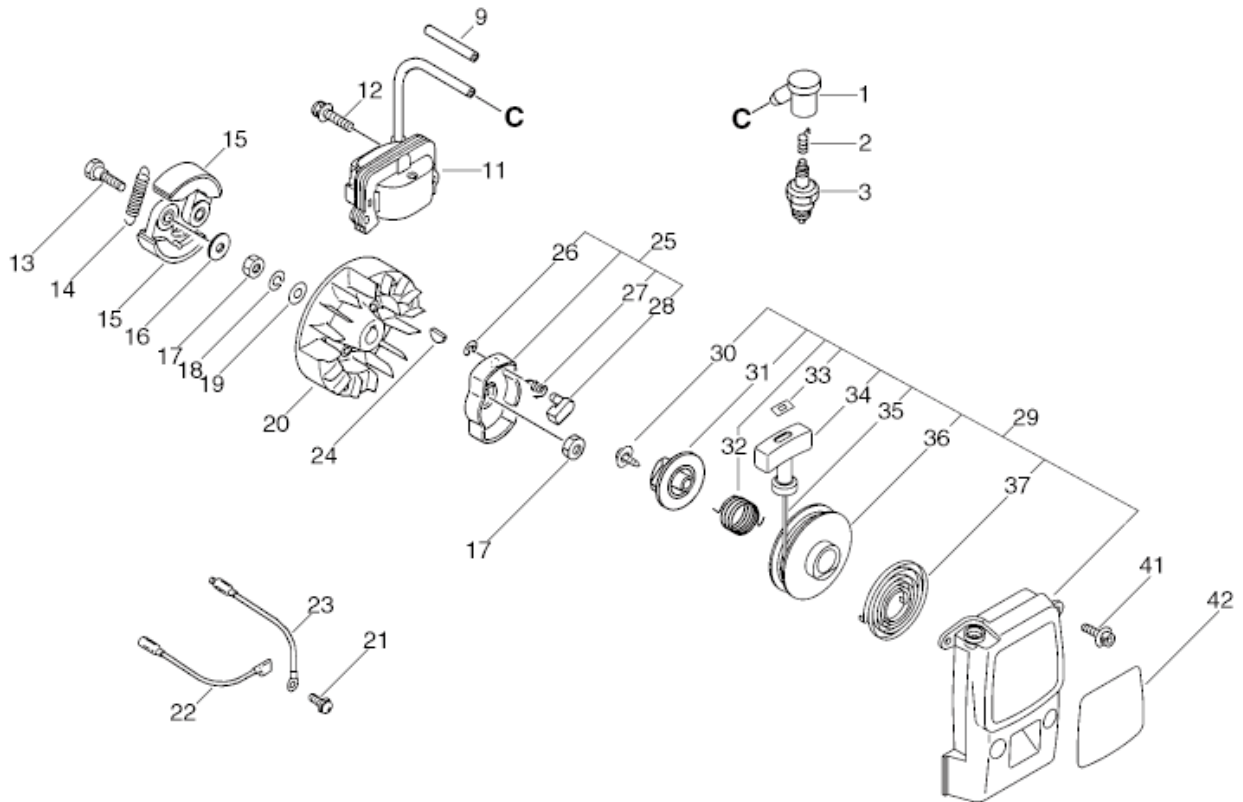

## **TRIMMER/BRUSHCUTTER SRM-350ES/U**

KEY	LV	PART NUMBER	Q'TY	DESCRIPTION	REMARKS
1		X547-000990	1	LABEL,ECHO	
2		900162-05020	4	BOLT, H.S. 5*20	
3		A130-000601	1	CYLINDER	
9		A160-000391	1	COVER,CYLINDER	
10		91121-05012	2	BOLT, FLANGE	
18		101010-55430	1	GASKET, CYL. BASE	
19		P021-015780	1	PISTON KIT	
20	+	100011-42230	2	RING, PISTON	
21	+	100013-27430	1	PIN, PISTON	
22	+	100015-03931	2	CIRCLIP, PISTON PIN	
23	+	100012-16131	1	BEARING, NEEDLE	
24	+	100014-53630	2	SPACER, PISTON PIN	
26		A011-000550	1	CRANKSHAFT,ASY	
30		P021-036320	1	CRANKCASE KIT	
31	+	100213-05530	2	OILSEAL	
32	+	100215-03930	4	PIN, DOWEL	
33	+	94035-36201	2	BEARING BALL	
34	+	100242-55430	1	GASKET, CRANKCASE	
35	+	900162-05030	4	BOLT, H.S. 5*30	
36		178121-43230	1	BAND	
37		V495-000760	1	BAND	
38		302013-10910	1	RIVET	
40		175005-49930	1	DRUM, CLUTCH	
41		900702-00028	1	CIRCLIP, 28	

KEY	LV	PART NUMBER	Q'TY	DESCRIPTION	REMARKS
42		900807-06001	2	BEARING, BALL 6001	
44		900701-00012	1	CIRCLIP 12	
45		A172-000540	1	COVER,FAN	
46		91118-05020	4	BOLT	
48		V420-000420	1	CUSHION	
49		900702-00045	1	RING, RETAINING(IN)	
50		91118-05028	1	BOLT	
51		91118-05012	1	BOLT	

KEY	LV	PART NUMBER	Q'TY	DESCRIPTION	REMARKS
1		A427-000000	1	CAP,SPARK PLUG	
2		A426-000000	1	TERMINAL,SPARKPLUG	
3		159010-10230	1	PLUG, SPARK (BPMR-7A	
9		437412-16430	1	TUBE, PROTECTOR	
11		152626-55730	1	COIL, IGNITION	
12		900162-05020	2	BOLT, H.S. 5*20	
13		175046-46430	2	BOLT, CLUTCH	
14		175018-49932	1	SPRING, CLUTCH	
15		A553-000000	2	ARM,CLUTCH	
16		175048-05530	2	WASHER (I)	
17		900502-00008	2	NUT 8 (3N)	
18		900605-00008	1	WASHER, SPRING 8	
19		900600-00008	1	WASHER 8	
20		152801-55430	1	ROTOR, MAGNET	
21		900238-05010	1	SCREW 5*10	
22		V485-000230	1	LEAD	
23		V485-000240	1	LEAD	
24		100142-12330	1	KEY, WOODRUFF	
25		A052-000190	1	PULLEY,ASM STARTER	
26	+	P022-002100	2	E-RING	
27	+	177234-40630	2	SPRING, RETURN	
28	+	P022-006850	2	PAWL, STARTER	
29		A051-000760	1	STARTER,RECOIL	
30	+	177236-61830	1	SCREW	