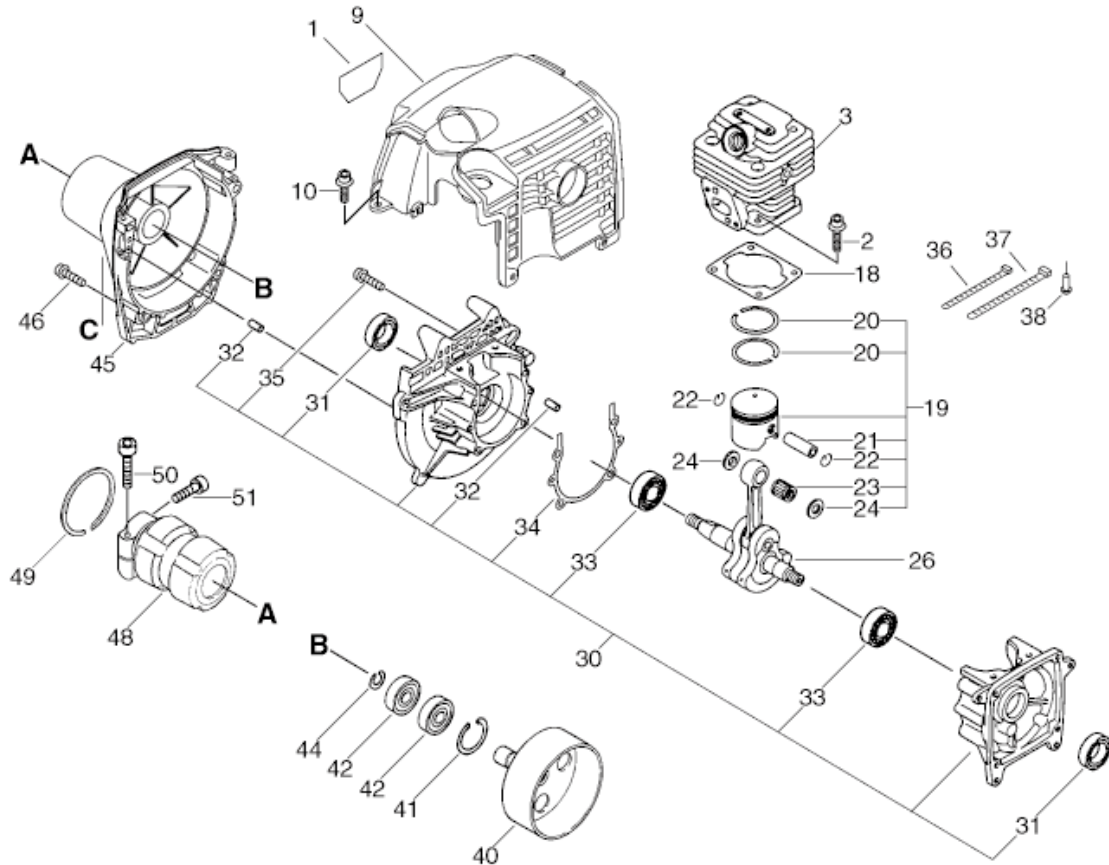

## **TRIMMER/BRUSHCUTTER SRM-350ES/U**

KEY	LV	PART NUMBER	Q'TY	DESCRIPTION	REMARKS
1		X547-000990	1	LABEL,ECHO	
2		900162-05020	4	BOLT, H.S. 5*20	
3		A130-000601	1	CYLINDER	
9		A160-000391	1	COVER,CYLINDER	
10		91121-05012	2	BOLT, FLANGE	
18		101010-55430	1	GASKET, CYL. BASE	
19		P021-015780	1	PISTON KIT	
20	+	100011-42230	2	RING, PISTON	
21	+	100013-27430	1	PIN, PISTON	
22	+	100015-03931	2	CIRCLIP, PISTON PIN	
23	+	100012-16131	1	BEARING, NEEDLE	
24	+	100014-53630	2	SPACER, PISTON PIN	
26		A011-000550	1	CRANKSHAFT,ASY	
30		P021-036320	1	CRANKCASE KIT	
31	+	100213-05530	2	OILSEAL	
32	+	100215-03930	4	PIN, DOWEL	
33	+	94035-36201	2	BEARING BALL	
34	+	100242-55430	1	GASKET, CRANKCASE	
35	+	900162-05030	4	BOLT, H.S. 5*30	
36		178121-43230	1	BAND	
37		V495-000760	1	BAND	
38		302013-10910	1	RIVET	
40		175005-49930	1	DRUM, CLUTCH	
41		900702-00028	1	CIRCLIP, 28	

KEY	LV	PART NUMBER	Q'TY	DESCRIPTION	REMARKS
42		900807-06001	2	BEARING, BALL 6001	
44		900701-00012	1	CIRCLIP 12	
45		A172-000540	1	COVER,FAN	
46		91118-05020	4	BOLT	
48		V420-000420	1	CUSHION	
49		900702-00045	1	RING, RETAINING(IN)	
50		91118-05028	1	BOLT	
51		91118-05012	1	BOLT	

KEY	LV	PART NUMBER	Q'TY	DESCRIPTION	REMARKS
1		A427-000000	1	CAP,SPARK PLUG	
2		A426-000000	1	TERMINAL,SPARKPLUG	
3		159010-10230	1	PLUG, SPARK (BPMR-7A	
9		437412-16430	1	TUBE, PROTECTOR	
11		152626-55730	1	COIL, IGNITION	
12		900162-05020	2	BOLT, H.S. 5*20	
13		175046-46430	2	BOLT, CLUTCH	
14		175018-49932	1	SPRING, CLUTCH	
15		A553-000000	2	ARM,CLUTCH	
16		175048-05530	2	WASHER (I)	
17		900502-00008	2	NUT 8 (3N)	
18		900605-00008	1	WASHER, SPRING 8	
19		900600-00008	1	WASHER 8	
20		152801-55430	1	ROTOR, MAGNET	
21		900238-05010	1	SCREW 5*10	
22		V485-000230	1	LEAD	
23		V485-000240	1	LEAD	
24		100142-12330	1	KEY, WOODRUFF	
25		A052-000190	1	PULLEY,ASM STARTER	
26	+	P022-002100	2	E-RING	
27	+	177234-40630	2	SPRING, RETURN	
28	+	P022-006850	2	PAWL, STARTER	
29		A051-000760	1	STARTER,RECOIL	
30	+	177236-61830	1	SCREW	