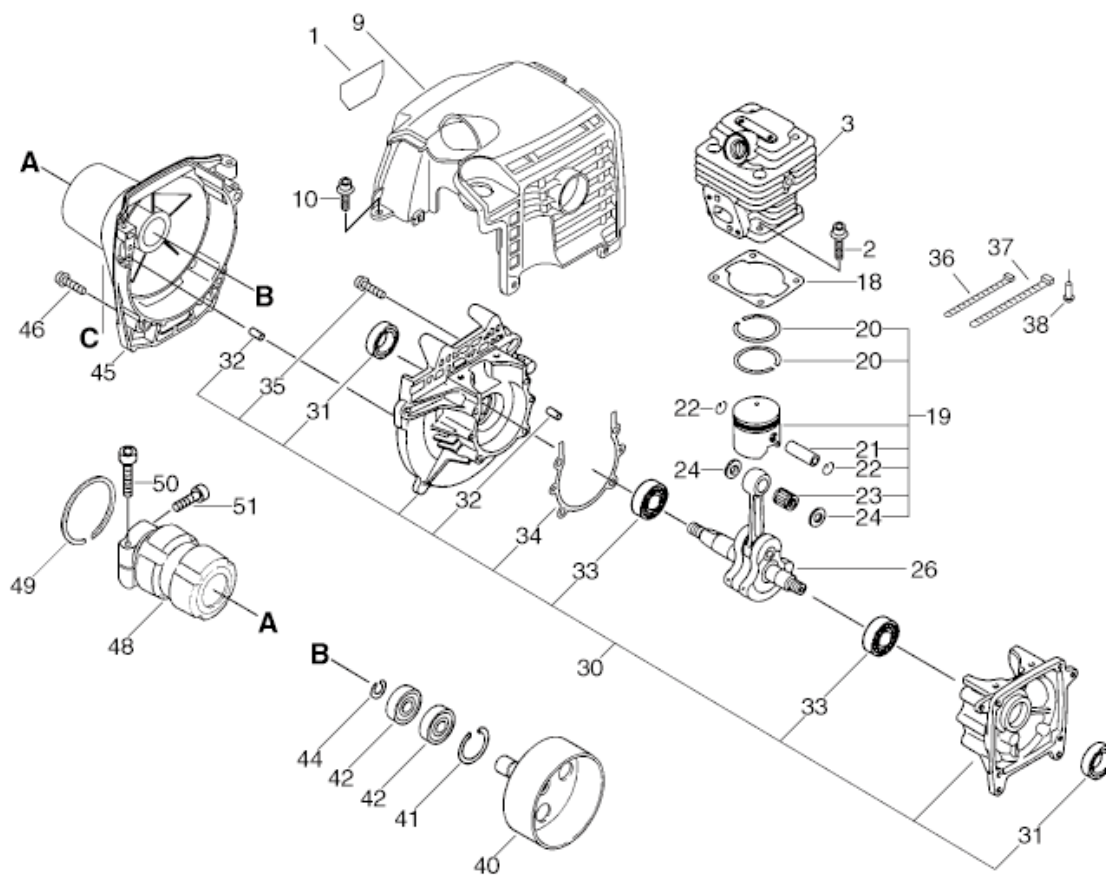

## **TRIMMER/BRUSHCUTTER SRM-350ES/U**

KEY	LV	PART NUMBER	Q'TY	DESCRIPTION	REMARKS
1		X547-000990	1	LABEL,ECHO	
2		900162-05020	4	BOLT, H.S. 5*20	
3		A130-000601	1	CYLINDER	
9		A160-000391	1	COVER,CYLINDER	
10		91121-05012	2	BOLT, FLANGE	
18		101010-55430	1	GASKET, CYL. BASE	
19		P021-015780	1	PISTON KIT	
20	+	100011-42230	2	RING, PISTON	
21	+	100013-27430	1	PIN, PISTON	
22	+	100015-03931	2	CIRCLIP, PISTON PIN	
23	+	100012-16131	1	BEARING, NEEDLE	
24	+	100014-53630	2	SPACER, PISTON PIN	
26		A011-000550	1	CRANKSHAFT,ASY	
30		P021-036320	1	CRANKCASE KIT	
31	+	100213-05530	2	OILSEAL	
32	+	100215-03930	4	PIN, DOWEL	
33	+	94035-36201	2	BEARING BALL	
34	+	100242-55430	1	GASKET, CRANKCASE	
35	+	900162-05030	4	BOLT, H.S. 5*30	
36		178121-43230	1	BAND	
37		V495-000760	1	BAND	
38		302013-10910	1	RIVET	
40		175005-49930	1	DRUM, CLUTCH	
41		900702-00028	1	CIRCLIP, 28	

KEY	LV	PART NUMBER	Q'TY	DESCRIPTION	REMARKS
42		900807-06001	2	BEARING, BALL 6001	
44		900701-00012	1	CIRCLIP 12	
45		A172-000540	1	COVER,FAN	
46		91118-05020	4	BOLT	
48		V420-000420	1	CUSHION	
49		900702-00045	1	RING, RETAINING(IN)	
50		91118-05028	1	BOLT	
51		91118-05012	1	BOLT	

KEY	LV	PART NUMBER	Q'TY	DESCRIPTION	REMARKS
1		A427-000000	1	CAP,SPARK PLUG	
2		A426-000000	1	TERMINAL,SPARKPLUG	
3		159010-10230	1	PLUG, SPARK (BPMR-7A	
9		437412-16430	1	TUBE, PROTECTOR	
11		152626-55730	1	COIL, IGNITION	
12		900162-05020	2	BOLT, H.S. 5*20	
13		175046-46430	2	BOLT, CLUTCH	
14		175018-49932	1	SPRING, CLUTCH	
15		A553-000000	2	ARM,CLUTCH	
16		175048-05530	2	WASHER (I)	
17		900502-00008	2	NUT 8 (3N)	
18		900605-00008	1	WASHER, SPRING 8	
19		900600-00008	1	WASHER 8	
20		152801-55430	1	ROTOR, MAGNET	
21		900238-05010	1	SCREW 5*10	
22		V485-000230	1	LEAD	
23		V485-000240	1	LEAD	
24		100142-12330	1	KEY, WOODRUFF	
25		A052-000190	1	PULLEY,ASM STARTER	
26	+	P022-002100	2	E-RING	
27	+	177234-40630	2	SPRING, RETURN	
28	+	P022-006850	2	PAWL, STARTER	
29		A051-000760	1	STARTER,RECOIL	
30	+	177236-61830	1	SCREW	