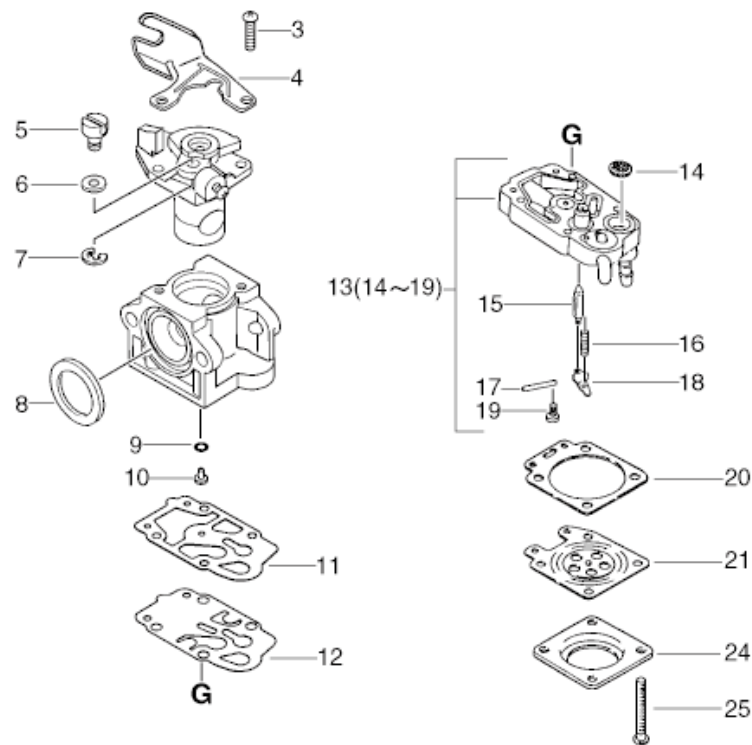

KEY	LV	PART NUMBER	Q'TY	DESCRIPTION	REMARKS
		A021-000931	1	CARBURETOR,DIAPHRAGM	
3	+	123114-40630	2	SCREW	
4	+	P003-000180	1	BRACKET CABLE	
5	+	123172-45130	1	SWIVEL	
6	+	123149-54230	1	WASHER	
7	+	123173-07930	1	CLIP	
8	+	123143-12110	1	RING, PACKING	
9	+	123183-40630	1	O-RING	
10	+	P003-001050	1	JET	
11	+	P003-000100	1	GASKET, PUMP	
12	+	123112-40630	1	DIAPHRAGM, PUMP	
13	+	P003-000720	1	BODY ASSEMBLY, PUMP	
14	++	123126-10631	1	SCREEN, INLET	
15	++	123137-19830	1	VALVE, INLET NEEDLE	
16	++	123122-05560	1	SPRING, METER. LEVER	
17	++	123138-03930	1	PIN, METERING LEVER	
18	++	123123-03930	1	LEVER, METERING	
19	++	123139-05560	1	SCREW, M. LEVER PIN	
20	+	123140-27230	1	GASKET,M. DIAPHRAGM	
21	+	P003-000090	1	METERING, DIAPHRAGM	
24	+	123142-03930	1	COVER, M. DIAPHRAGM	
25	+	123144-44330	4	SCREW