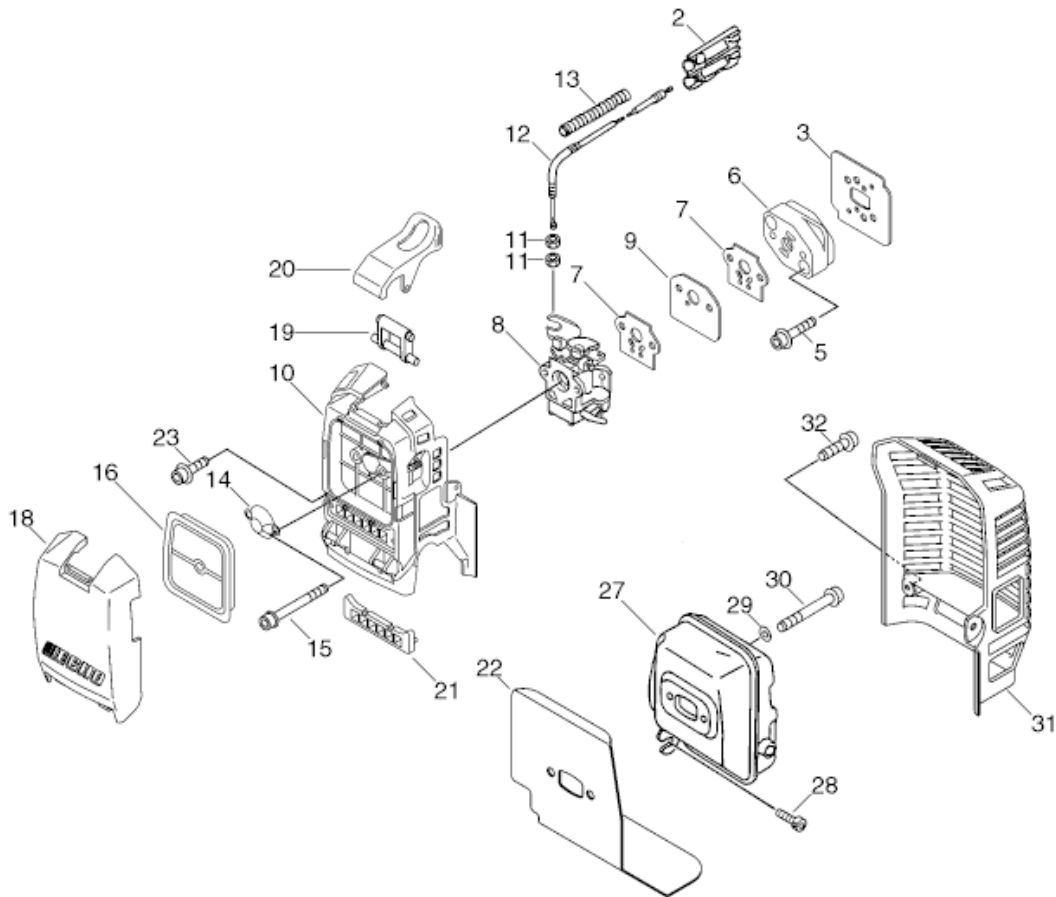

KEY	LV	PART NUMBER	Q'TY	DESCRIPTION	REMARKS
2		178081-55932	1	CONNECTOR,CABLE	
3		V103-000150	1	GASKET,INTAKE	
5		900162-05025	2	BOLT, H.S. 5*25	
6		A200-000090	1	INSULATOR,INTAKE	
7		V103-000160	2	GASKET,INTAKE	
8		A021-000931	1	CARBURETOR,DIAPHRAGM	
9		A200-000100	1	INSULATOR,INTAKE	
10		P021-004280	1	CASE,AIR CLEANER	
11		900502-00006	2	NUT 6 (3N)	
12		V430-000540	1	CABLE,BOWDEN	
13		V475-002210	1	TUBE	
14		A244-000010	1	PLATE,PREVENT	
15		900105-05060	2	BOLT, H.S. 5*60	
16		A226-000140	1	ELEMENT,AIR FILTER	
18		A232-000151	1	LID,CLEANER	
19		J485-000030	1	HINGE	
20		A235-000100	1	KNOB,CLEANER LID	
21		V420-000640	1	CUSHION	
22		V104-000330	1	GASKET,EXHAUST	
23		900106-05012	1	BOLT, H.S. 5*12	
27		P021-008870	1	MUFFLER ASY	
28		91121-05012	1	BOLT, FLANGE	
29		900600-00005	2	WASHER 5	
30		900105-05060	2	BOLT, H.S. 5*60	
31		A320-000130	1	COVER,MUFFLER	
32		900162-05012	1	BOLT, H.S. 5*12