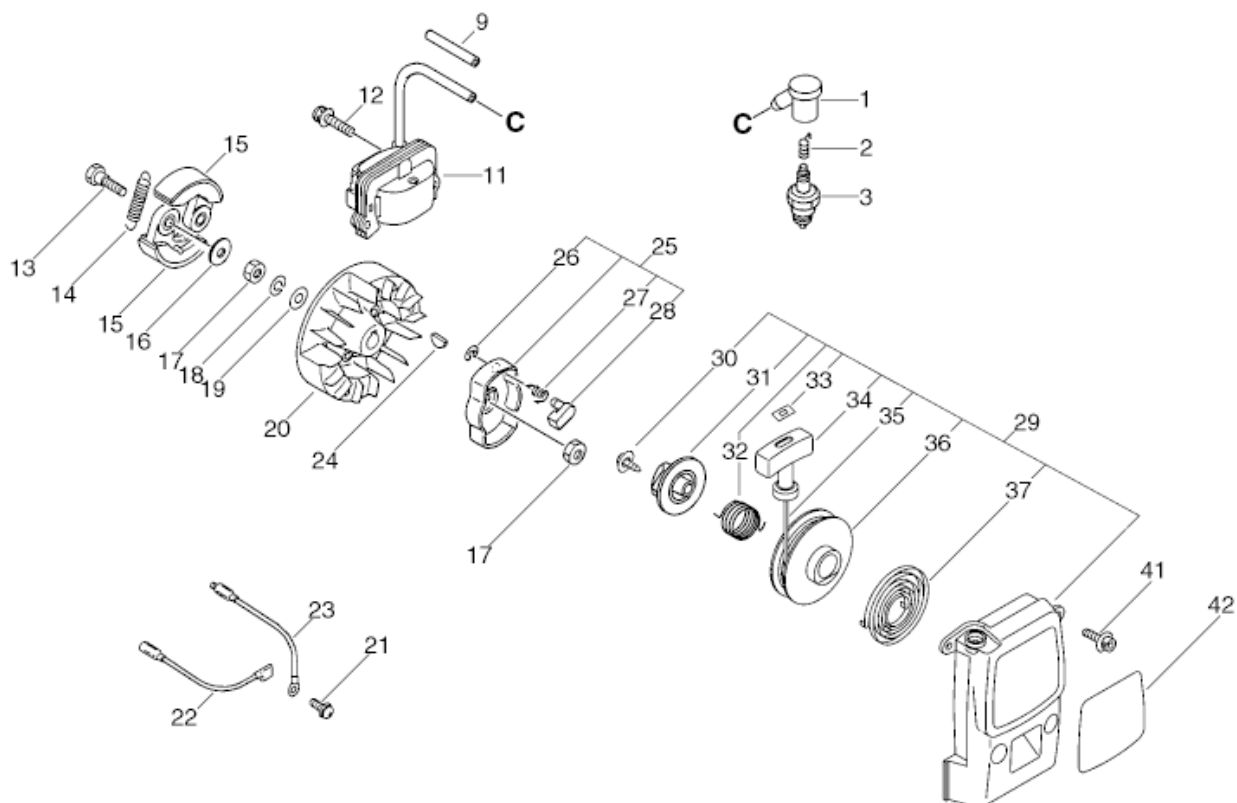

## **TRIMMER/BRUSHCUTTER SRM-350ES/U**

KEY	LV	PART NUMBER	Q'TY	DESCRIPTION	REMARKS
1		X547-000990	1	LABEL,ECHO	
2		900162-05020	4	BOLT, H.S. 5*20	
3		A130-000601	1	CYLINDER	
9		A160-000391	1	COVER,CYLINDER	
10		91121-05012	2	BOLT, FLANGE	
18		101010-55430	1	GASKET, CYL. BASE	
19		P021-015780	1	PISTON KIT	
20	+	100011-42230	2	RING, PISTON	
21	+	100013-27430	1	PIN, PISTON	
22	+	100015-03931	2	CIRCLIP, PISTON PIN	
23	+	100012-16131	1	BEARING, NEEDLE	
24	+	100014-53630	2	SPACER, PISTON PIN	
26		A011-000550	1	CRANKSHAFT,ASY	
30		P021-036320	1	CRANKCASE KIT	
31	+	100213-05530	2	OILSEAL	
32	+	100215-03930	4	PIN, DOWEL	
33	+	94035-36201	2	BEARING BALL	
34	+	100242-55430	1	GASKET, CRANKCASE	
35	+	900162-05030	4	BOLT, H.S. 5*30	
36		178121-43230	1	BAND	
37		V495-000760	1	BAND	
38		302013-10910	1	RIVET	
40		175005-49930	1	DRUM, CLUTCH	
41		900702-00028	1	CIRCLIP, 28	

KEY	LV	PART NUMBER	Q'TY	DESCRIPTION	REMARKS
42		900807-06001	2	BEARING, BALL 6001	
44		900701-00012	1	CIRCLIP 12	
45		A172-000540	1	COVER,FAN	
46		91118-05020	4	BOLT	
48		V420-000420	1	CUSHION	
49		900702-00045	1	RING, RETAINING(IN)	
50		91118-05028	1	BOLT	
51		91118-05012	1	BOLT	

KEY	LV	PART NUMBER	Q'TY	DESCRIPTION	REMARKS
1		A427-000000	1	CAP,SPARK PLUG	
2		A426-000000	1	TERMINAL,SPARKPLUG	
3		159010-10230	1	PLUG, SPARK (BPMR-7A	
9		437412-16430	1	TUBE, PROTECTOR	
11		152626-55730	1	COIL, IGNITION	
12		900162-05020	2	BOLT, H.S. 5*20	
13		175046-46430	2	BOLT, CLUTCH	
14		175018-49932	1	SPRING, CLUTCH	
15		A553-000000	2	ARM,CLUTCH	
16		175048-05530	2	WASHER (I)	
17		900502-00008	2	NUT 8 (3N)	
18		900605-00008	1	WASHER, SPRING 8	
19		900600-00008	1	WASHER 8	
20		152801-55430	1	ROTOR, MAGNET	
21		900238-05010	1	SCREW 5*10	
22		V485-000230	1	LEAD	
23		V485-000240	1	LEAD	
24		100142-12330	1	KEY, WOODRUFF	
25		A052-000190	1	PULLEY,ASM STARTER	
26	+	P022-002100	2	E-RING	
27	+	177234-40630	2	SPRING, RETURN	
28	+	P022-006850	2	PAWL, STARTER	
29		A051-000760	1	STARTER,RECOIL	
30	+	177236-61830	1	SCREW	