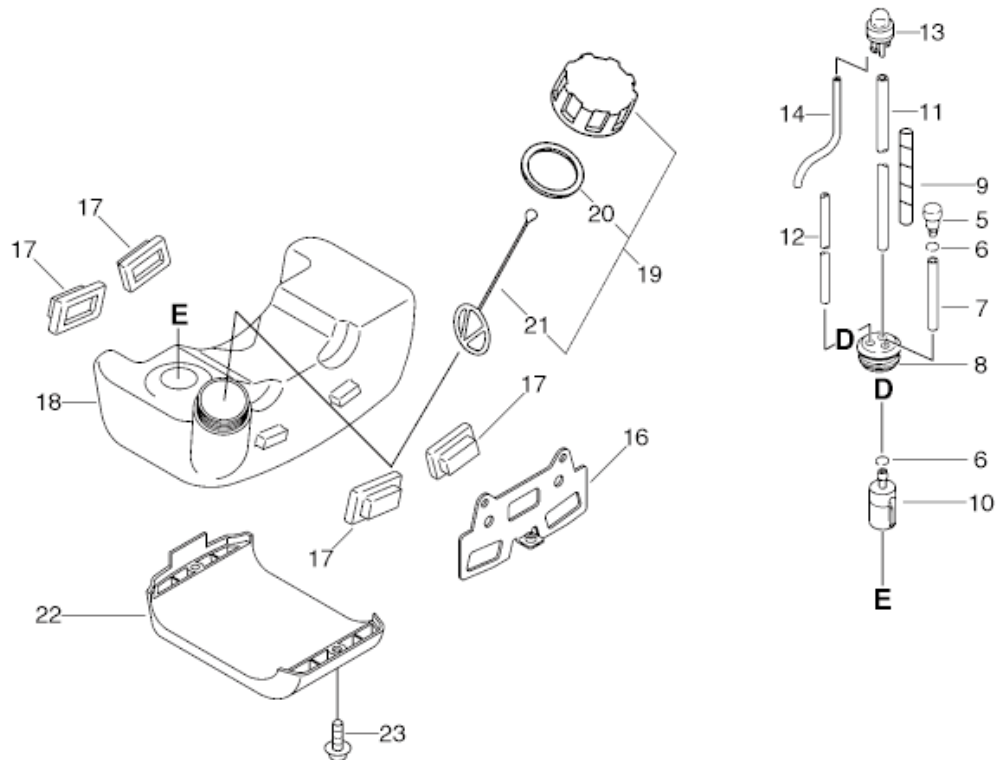

KEY	LV	PART NUMBER	Q'TY	DESCRIPTION	REMARKS
5		131300-56430	1	VALVE, CHECK	
6		132013-26630	2	CLIP	
7		V471-001180	1	PIPE	
8		132115-55930	1	GROMMET, FUEL	
9		V475-002240	1	TUBE	
10		131205-14930	1	STRAINER, FUEL	
11		132010-22130	1	PIPE, FUEL	
12		132010-53630	1	PIPE	
13		123181-39130	1	PUMP, PRIMER	
14		V471-000640	1	PIPE	
16		A393-000060	1	BRACKET, FUEL TANK	
17		131920-55430	4	CUSHION, FUEL TANK	
18		A350-000200	1	TANK, FUEL	
19		P021-012210	1	CAP, FUEL ASY	
20	+	131016-55830	1	GASKET, FUEL CAP	
21	+	A365-000060	1	CONNECTOR, CAP	
22		A175-000011	1	STAND	
23		91121-05016	2	BOLT, FLANGE