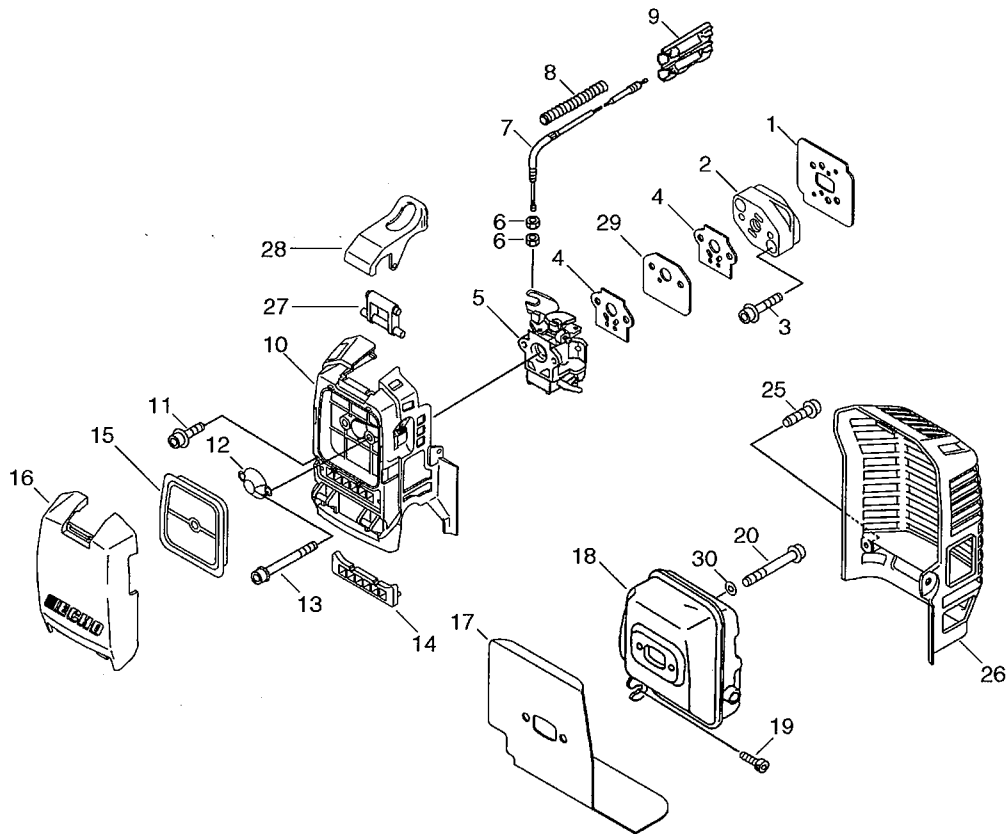

SRM-350ES/U (36), 36020701-, Air Cleaner, Carburettor, Muffler
P014-000650-10Hb, 2010/05/31

SRM-350ES/U (36), 36020701-, Air Cleaner, Carburettor, Muffler
P014-000650-10Hb, 2010/05/31

Key	Lv	Part no.	Part description	Quantity	Note1	Note2
1		V103-000150	GASKET,INTAKE	1		
2		A200-000090	INSULATOR,INTAKE	1		
3		900162-05025	BOLT, H.S. 5*25	2		
4		V103-000160	GASKET,INTAKE	2		
5		A021-000931	CARBURETOR,DIAPHRAGM	1		
6		900502-00006	NUT 6 (3N)	2		
7		V430-000540	CABLE,BOWDEN	1		
8		V475-002210	TUBE	1		
9		178081-55931	CONNECTOR,CABLE	1		
9		178081-55932	CONNECTOR,CABLE	1		
10		P021-004280	CASE,AIR CLEANER	1		
11		900106-05012	BOLT, H.S. 5*12	1		
12		A244-000010	PLATE,PREVENT	1		
13		900105-05060	BOLT, H.S. 5*60	2		
14		V420-000640	CUSHION	1		
15		A226-000140	ELEMENT,AIR FILTER	1		
16		A232-000151	LID,CLEANER	1		
17		V104-000330	GASKET,EXHAUST	1		
18		P021-008870	MUFFLER ASY	1		
19		900162-05012	BOLT, H.S. 5*12	1		
20		900105-05060	BOLT, H.S. 5*60	2		
25		91121-05012	BOLT, FLANGE	1		
26		A320-000130	COVER,MUFFLER	1		
27		J485-000030	HINGE	1		
28		A235-000100	KNOB,CLEANER LID	1		
29		A200-000100	INSULATOR,INTAKE	1		
30		900600-00005	WASHER 5	2