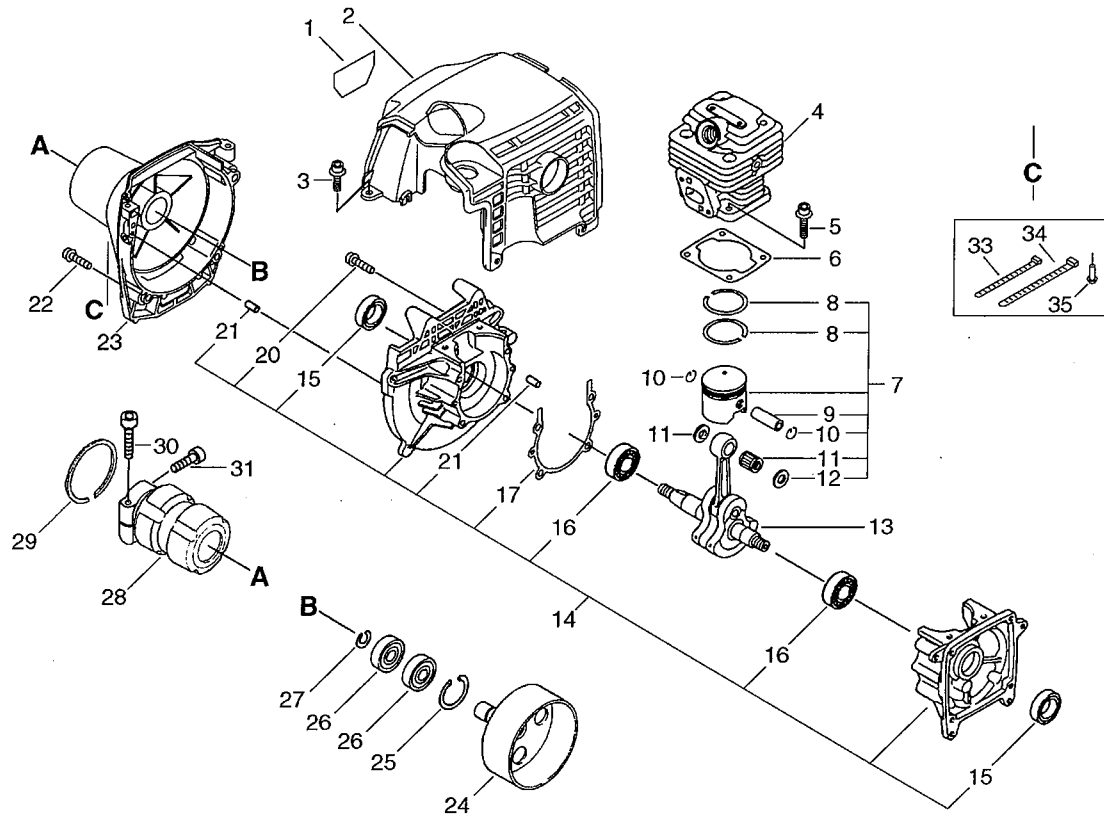

SRM-350ES/U (36), 36020701-, Cylinder, Crankcase, Piston
P014-000650-10Hb, 2010/05/31

SRM-350ES/U (36), 36020701-, Cylinder, Crankcase, Piston
 P014-000650-10Hb, 2010/05/31

Key	Lv	Part no.	Part description	Quantity	Note1	Note2
1		X547-000990	LABEL,ECHO	1		
2		A160-000391	COVER,CYLINDER	1		
3		91121-05012	BOLT, FLANGE	2		
4		A130-000601	CYLINDER	1		
5		900162-05020	BOLT, H.S. 5*20	4		
6		101010-55430	GASKET, CYL. BASE	1		
7		P021-007410	PISTON KIT	1		
8	+	100011-42230	RING, PISTON	2		
9	+	100013-27430	PIN, PISTON	1		
10	+	100015-03931	CIRCLIP, PISTON PIN	2		
11	+	100012-16131	BEARING, NEEDLE	1		
12	+	100014-53630	SPACER, PISTON PIN	2		
13		A011-000550	CRANKSHAFT,ASY	1		
14		100204-55430	CRANKCASE KIT	1		
15	+	100213-05530	OILSEAL	2		
16	+	94035-36201	BEARING BALL	2		
17	+	100242-55430	GASKET, CRANKCASE	1		
20	+	900162-05030	BOLT, H.S. 5*30	4		
21	+	100215-03930	PIN, DOWEL	4		
22		A172-000540	COVER,FAN	1		
23		91118-05020	BOLT	4		
24		175005-49930	DRUM, CLUTCH	1		
25		900702-00028	CIRCLIP 28	1		
26		900807-06001	BEARING, BALL 6001	2		
27		900701-00012	CIRCLIP 12	1		
28		V420-000420	CUSHION	1		
29		900702-00045	RING, RETAINING(IN)	1		
30		91118-05028	BOLT	1		
31		91118-05012	BOLT	1		
33		178121-43230	BAND	1		
34		V495-000760	BAND	1		
35		302013-10910	RIVET	1		