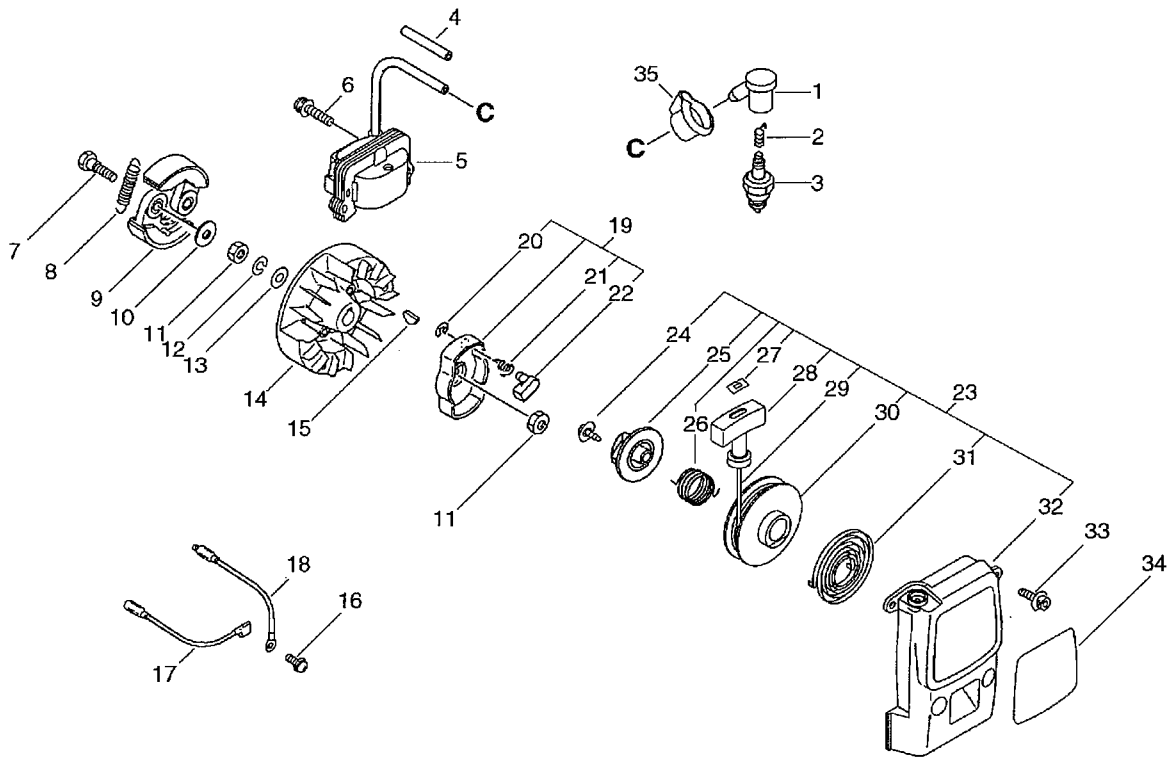

SRM-350ES/U (36), 36020701-, Starter, Magneto, Clutch
P014-000650-10Hb, 2010/05/31

SRM-350ES/U (36), 36020701-, Starter, Magneto, Clutch
P014-000650-10Hb, 2010/05/31

Key	Lv	Part no.	Part description	Quantity	Note1	Note2
1		A427-000000	CAP, SPARK PLUG	1		
2		A426-000000	TERMINAL, SPARKPLUG	1		
3		159010-10230	PLUG, SPARK (BPMR-7A	1		
4		437412-16430	TUBE, PROTECTOR	1		
5		152626-55730	COIL, IGNITION	1		
6		900162-05020	BOLT, H.S. 5*20	2		
7		175046-46430	BOLT, CLUTCH	2		
8		175018-49932	SPRING, CLUTCH	1		
9		A553-000000	ARM, CLUTCH	2		
10		175048-05530	WASHER (I)	2		
11		900502-00008	NUT 8 (3N)	2		
12		900605-00008	WASHER, SPRING 8	1		
13		900600-00008	WASHER 8	1		
14		152801-55430	ROTOR, MAGNET	1		
15		100142-12330	KEY, WOODRUFF	1		
16		900238-05010	SCREW 5*10	1		
17		V485-000230	LEAD	1		
18		V485-000240	LEAD	1		
19		A052-000190	PULLEY, ASM STARTER	1		
20	+	P022-002100	E-RING	2		
21	+	177234-40630	SPRING, RETURN	2		
22	+	P022-006850	PAWL, STARTER	2		
23		A051-000760	STARTER, RECOIL	1		
24	+	177236-61830	SCREW	1		
25	+	P022-008460	PLATE, CAM	1		
26	+	P022-008450	SPRING, DAMPER	1		
27	+	177246-11120	CLIP, STARTER ROPE	1		
28	+	177228-27030	GRIP, STARTER	1		
29	+	P022-008440	ROPE, STARTER	1		
30	+	P022-008470	DRUM	1		
31	+	177220-40630	SPRING, REWIND	1		
32	+	P022-008540	STARTER, RECOIL	1		
33		91121-05016	BOLT, FLANGE	4		
34		X502-000520	LABEL, ECHO	1