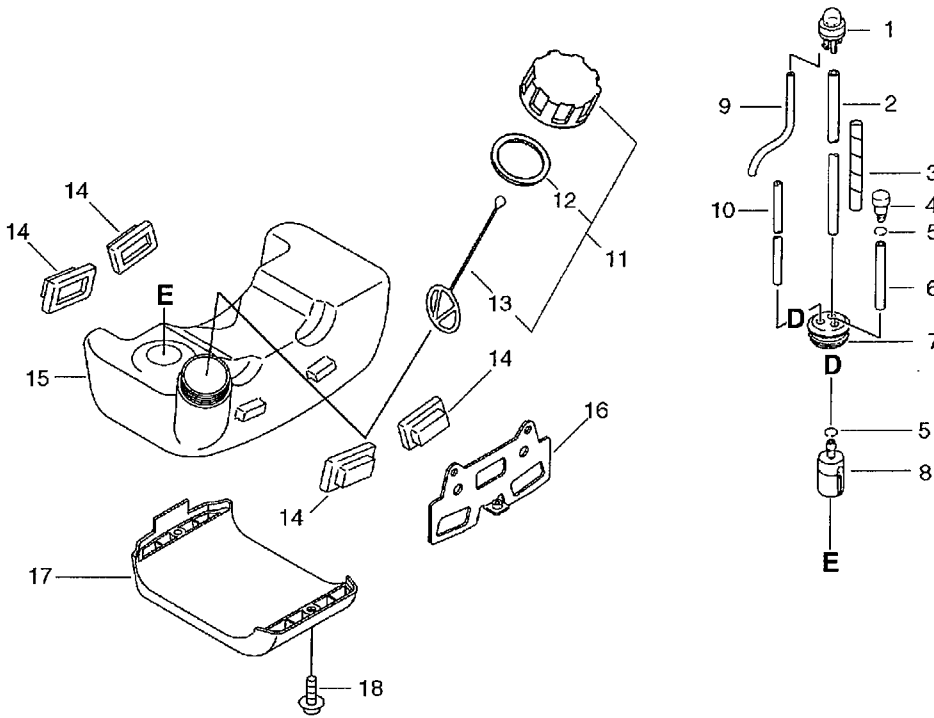

SRM-350ES/U (36), 36020701-, Fuel Tank
P014-000650-10Hb, 2010/05/31

SRM-350ES/U (36), 36020701-, Fuel Tank
P014-000650-10Hb, 2010/05/31

Key	Lv	Part no.	Part description	Quantity	Note1	Note2
1		123181-39130	PUMP, PRIMER	1		
2		132010-22130	PIPE, FUEL	1		
3		V475-002240	TUBE	1		
4		131300-56430	VALVE, CHECK	1		
5		132013-26630	CLIP	2		
6		V471-001180	PIPE	1		
7		132115-55930	GROMMET, FUEL	1		
8		131205-14930	STRAINER, FUEL	1		
9		V471-000640	PIPE	1		
10		132010-53630	PIPE	1		
11		P021-004290	CAP ASY, FUEL TANK	1		
12	+	131016-55830	GASKET, FUEL CAP	1		
13	+	A365-000060	CONNECTOR, CAP	1		
14		131920-55430	CUSHION, FUEL TANK	4		
15		A350-000200	TANK, FUEL	1		
16		A393-000060	BRACKET, FUEL TANK	1		
17		A175-000011	STAND	1		
18		91121-05016	BOLT, FLANGE	2