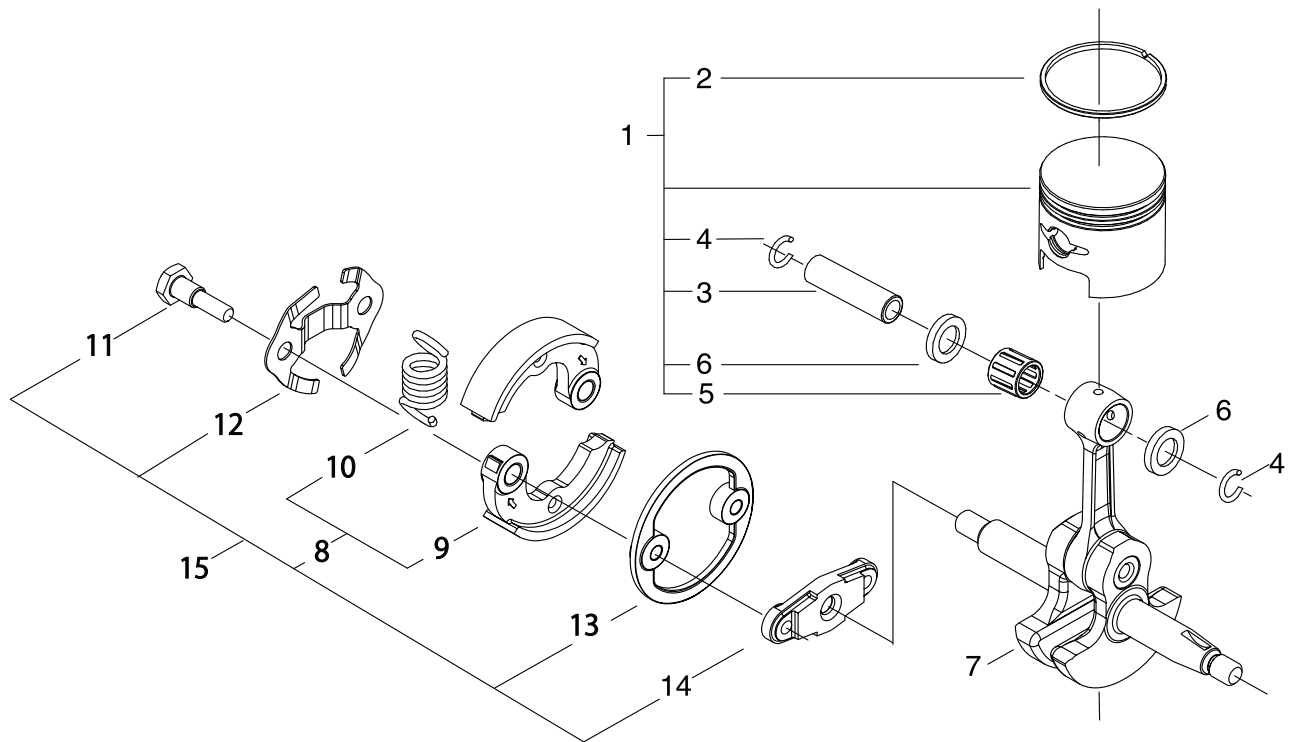

SRM-420ES/U(37) 2 CRANKCASE, FANCOVER

KEY	LV	PART NUMBER	Q'TY	DESCRIPTION	REMARKS
1		P021-041380	1	CRANKCASE SET	
3	+	100215-03930	4	PIN, DOWEL	
4	+	130113-12330	1	CONNECTER	
6	+	V505-000020	1	SEAL,OIL 12	
7	+	V102-000250	1	GASKET,CRANKCASE	
8	+	100213-05530	1	OILSEAL	
9	+	900888-36201	2	BEARING, BALL 6201	
5		V805-000290	4	BOLT, TORX 5	
11		900701-00012	1	CIRCLIP 12	
13		A556-001540	1	DRUM, CLUTCH	
14		900702-00028	1	CIRCLIP 28	
15		94018-46001	2	BEARING, BALL	
16		A570-000290	1	CASE,CLUTCH	
17		V805-000170	4	BOLT, TORX 5	
24		A160-002620	1	COVER,CYLINDER	
25		V835-000000	1	BOLT, TORX 5	
26		A160-002630	1	COVER,CYLINDER	
27		V835-000000	2	BOLT, TORX 5	
28		X547-002290	1	LABEL,ECHO	
29		X505-002310	1	LABEL,CAUTION	
30		V423-000090	2	HOLDER,CUSHION	
31		131920-61830	4	CUSHION, FUEL TANK	
32		A393-000300	1	BRACKET,FUEL TANK	
33		A320-000970	1	COVER,MUFFLER	
34		V541-000540	1	SEAL	
35		V805-000260	2	BOLT, TORX 5	

SRM-420ES/U(37) 2 CRANKCASE, FANCOVER

KEY	LV	PART NUMBER	Q'TY	DESCRIPTION	REMARKS
36		V805-000150	2	BOLT, TORX 5	
37		A209-000740	1	PLATE, INSULATOR	
38		V485-002570	1	LEAD	
39		156114-07320	1	GROMMET	
40		V475-007610	1	TUBE	
41		V471-004040	1	PIPE	
42		V835-000000	2	BOLT, TORX 5	
43		159116-21231	1	CLAMP	
44		156110-04920	1	BUSHING	
45		V805-000130	1	BOLT, TORX 5	
46		V805-000160	1	BOLT, TORX 5	

SRM-420ES/U(37) 3 CRANKSHAFT, PISTON

KEY	LV	PART NUMBER	Q'TY	DESCRIPTION	REMARKS
1		P021-041390	1	PISTON KIT	
2	+	A101-000160	2	RING, PISTON	
3	+	V608-000000	1	PIN,ENG 10	
4	+	V580-000010	2	RING,END	
5	+	100012-19830	1	BEARING, NEEDLE	
6	+	100014-17330	2	SPACER, PISTON PIN	
7		A011-001230	1	CRANKSHAFT,ASY	
15		P021-041140	1	CLUTCH ASY	
8	+	P021-041130	1	CLUTCH SHOE SET	
9	++	A553-000170	2	ARM, CLUTCH	
10	++	A566-000230	1	SPRING, CLUTCH	
11	+	A557-000190	2	SHAFT, CLUTCH	
12	+	V453-000230	1	SPRING,FLAT	
13	+	V376-001980	1	SPACER	
14	+	A552-000390	1	HUB, CLUTCH	