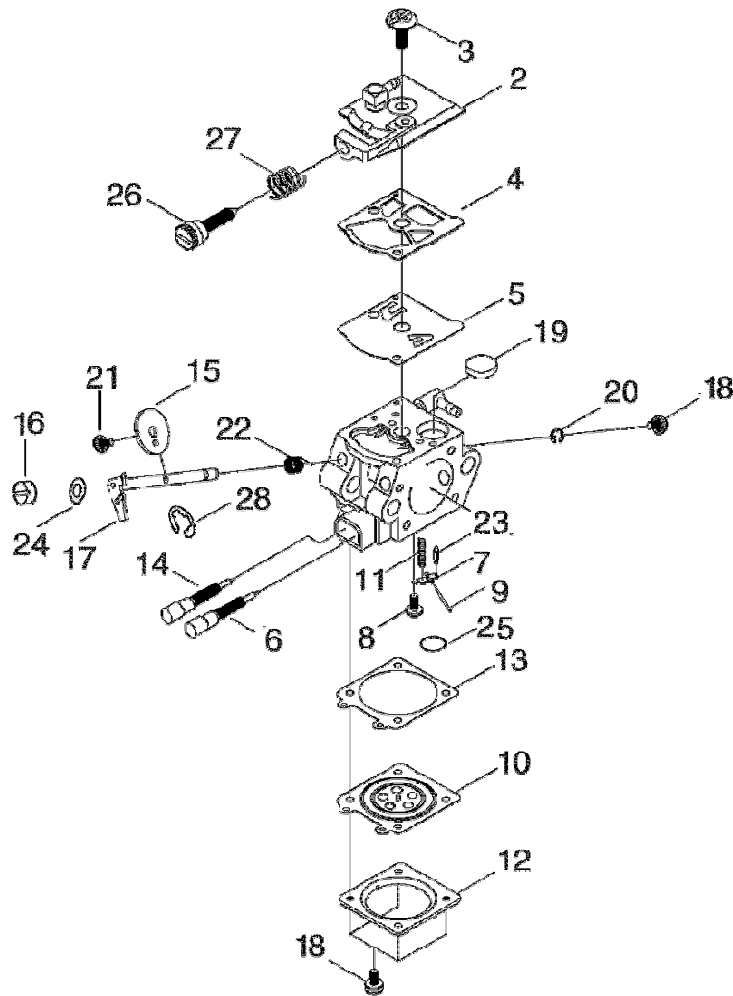

SRM-420ES/U(37) 16 CARBURETOR

KEY	LV	PART NUMBER	Q'TY	DESCRIPTION	REMARKS
27	+	123133-04260	1	SPRING, IDLE ADJUST	
28	+	123127-10630	1	RETAINING, SPRING