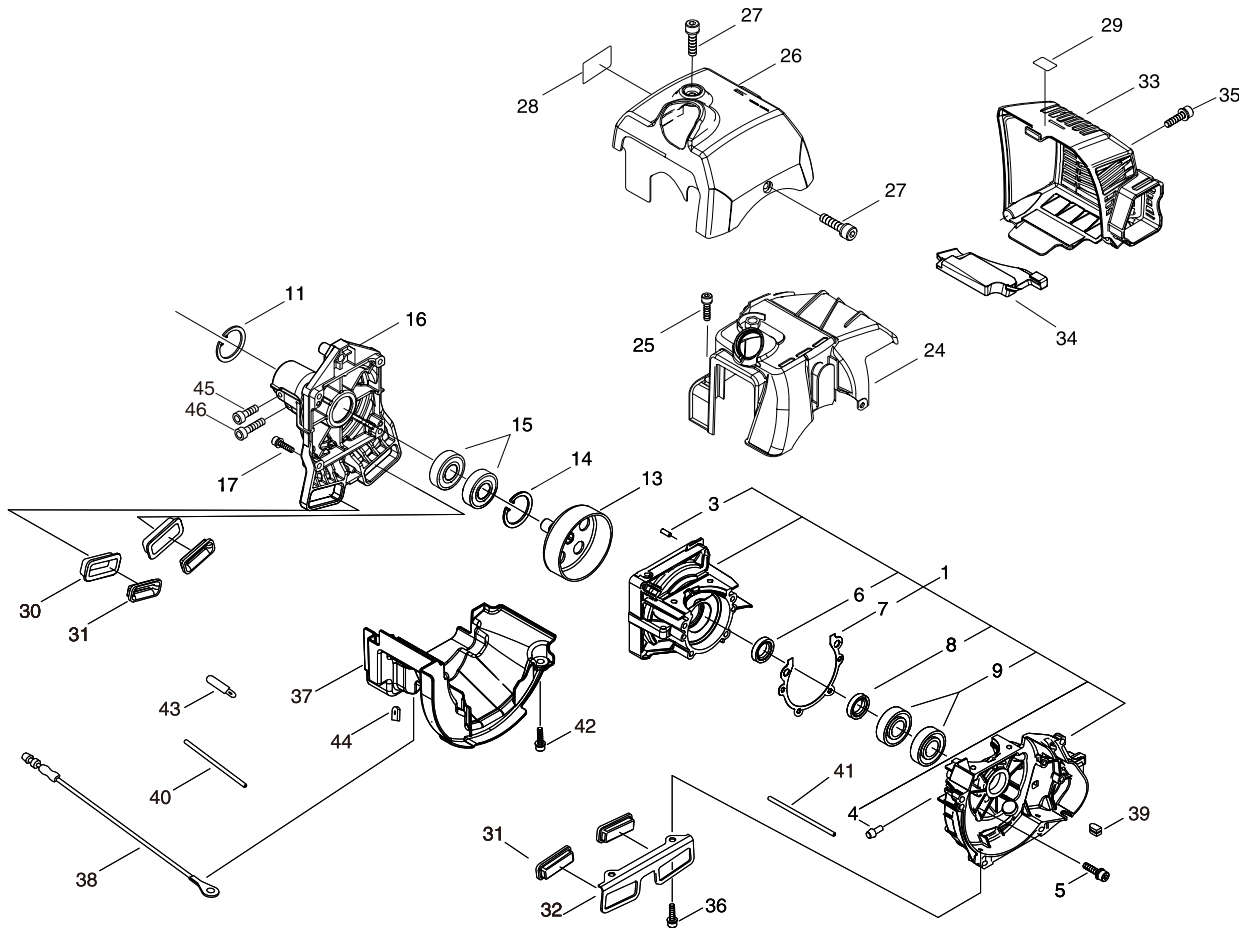

SRM-420ES/U(37) 2 CRANKCASE, FANCOVER

KEY	LV	PART NUMBER	Q'TY	DESCRIPTION	REMARKS
36		V805-000150	2	BOLT, TORX 5	
37		A209-000740	1	PLATE, INSULATOR	
38		V485-002570	1	LEAD	
39		156114-07320	1	GROMMET	
40		V475-007610	1	TUBE	
41		V471-004040	1	PIPE	
42		V835-000000	2	BOLT, TORX 5	
43		159116-21231	1	CLAMP	
44		156110-04920	1	BUSHING	
45		V805-000130	1	BOLT, TORX 5	
46		V805-000160	1	BOLT, TORX 5