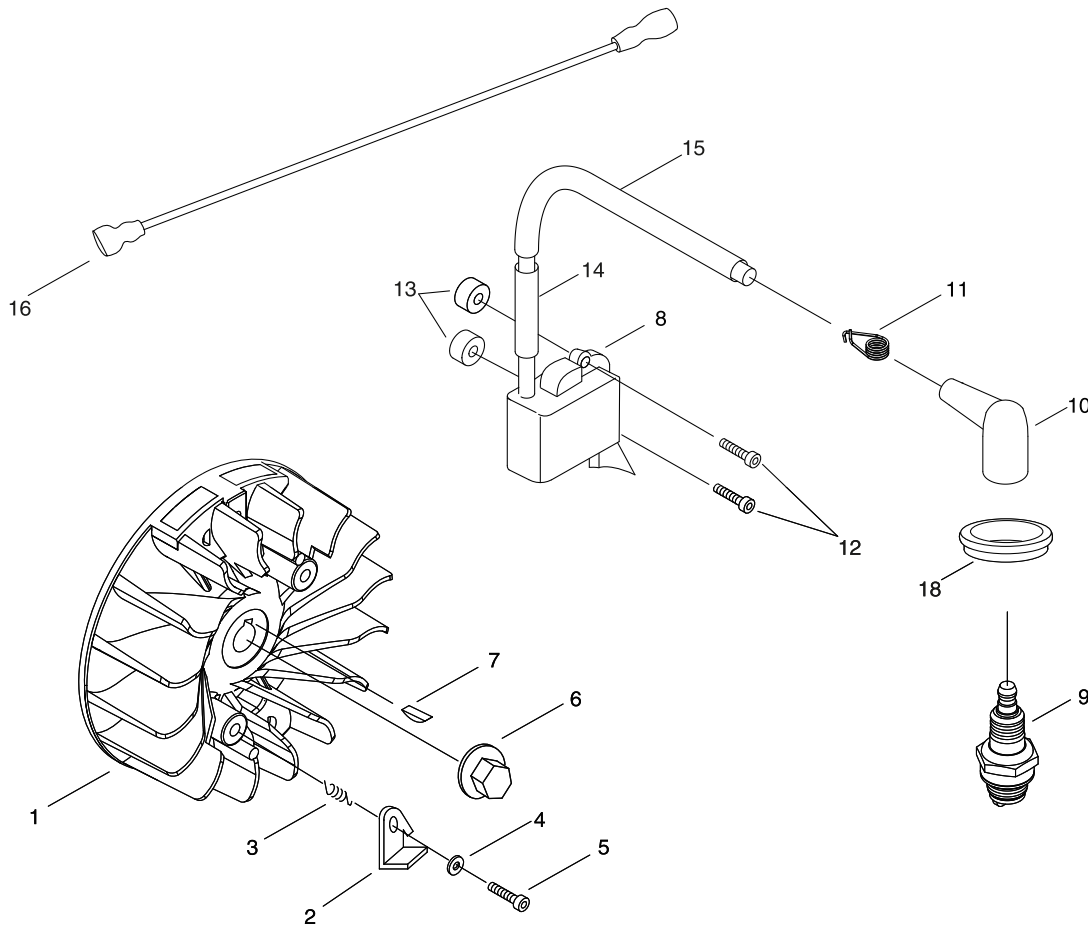

SRM-420ES/U(37) 2 CRANKCASE, FANCOVER

KEY	LV	PART NUMBER	Q'TY	DESCRIPTION	REMARKS
36		V805-000150	2	BOLT, TORX 5	
37		A209-000740	1	PLATE, INSULATOR	
38		V485-002570	1	LEAD	
39		156114-07320	1	GROMMET	
40		V475-007610	1	TUBE	
41		V471-004040	1	PIPE	
42		V835-000000	2	BOLT, TORX 5	
43		159116-21231	1	CLAMP	
44		156110-04920	1	BUSHING	
45		V805-000130	1	BOLT, TORX 5	
46		V805-000160	1	BOLT, TORX 5	

SRM-420ES/U(37) 3 CRANKSHAFT, PISTON

KEY	LV	PART NUMBER	Q'TY	DESCRIPTION	REMARKS
1		P021-041390	1	PISTON KIT	
2	+	A101-000160	2	RING, PISTON	
3	+	V608-000000	1	PIN,ENG 10	
4	+	V580-000010	2	RING,END	
5	+	100012-19830	1	BEARING, NEEDLE	
6	+	100014-17330	2	SPACER, PISTON PIN	
7		A011-001230	1	CRANKSHAFT,ASY	
15		P021-041140	1	CLUTCH ASY	
8	+	P021-041130	1	CLUTCH SHOE SET	
9	++	A553-000170	2	ARM, CLUTCH	
10	++	A566-000230	1	SPRING, CLUTCH	
11	+	A557-000190	2	SHAFT, CLUTCH	
12	+	V453-000230	1	SPRING,FLAT	
13	+	V376-001980	1	SPACER	
14	+	A552-000390	1	HUB, CLUTCH	

SRM-420ES/U(37) 4 MAGNETO

KEY	LV	PART NUMBER	Q'TY	DESCRIPTION	REMARKS
1		A409-001210	1	ROTOR, MAGNETO	
2		A514-000280	2	PAWL	
3		V452-001470	2	SPRING,TORSION	
4		177247-04630	2	SPACER, RATCHET	
5		V805-000140	2	BOLT, TORX 5	
6		92105-08000	1	NUT, FLANGE	
7		100142-12330	1	KEY, WOODRUFF	
8		A411-001370	1	COIL, IGNITION	
9		A425-000000	1	SPARKPLUG	
10		A427-000060	1	CAP,SPARK PLUG	
11		A426-000010	1	TERMINAL,SPARKPLUG	
12		V805-000150	2	BOLT, TORX 5	
13		V353-000630	2	COLLAR,5	
14		V475-007540	1	TUBE	
15		V475-007550	1	TUBE	
16		V485-002331	1	LEAD	
18		A429-000090	1	COVER,CAP	

SRM-420ES/U(37) 5 RECOIL STARTER

KEY	LV	PART NUMBER	Q'TY	DESCRIPTION	REMARKS
1		A051-002630	1	STARTER, RECOIL ASY	
2	+	P022-023140	1	DRUM, STARTER	
3	+	P022-033830	1	CAM	
4	+	P022-023120	1	SPRING, DAMPER	
5	+	P022-004680	1	SPRING, SPIRAL	
6	+	P022-023110	1	SCREW	
7	+	P022-023100	1	ROPE, STARTER	
8	+	177228-27030	1	GRIP, STARTER	
9		X502-000900	1	LABEL, ECHO	
10		V835-000030	4	BOLT, TORX 5	
15		A172-002240	1	COVER, FAN	