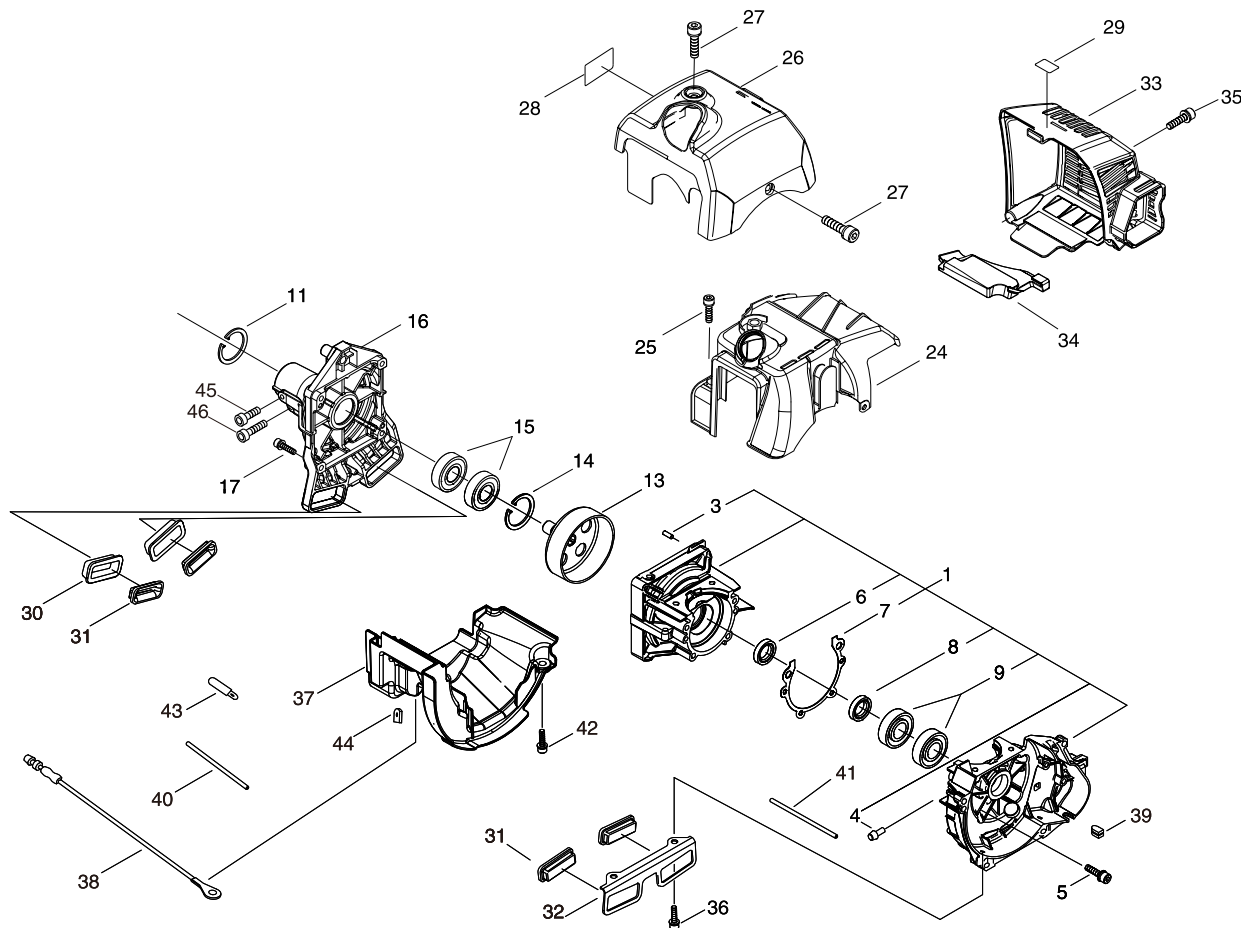

PARTS CATALOG

TRIMMER/BRUSHCUTTER SRM-420ES/U(37)

SRM-420ES/U(37) 1 CYLINDER, MUFFLER

KEY	LV	PART NUMBER	Q'TY	DESCRIPTION	REMARKS
1		A130-002070	1	CYLINDER	
2		V100-000760	1	GASKET,CYL	
3		V805-000210	4	BOLT, TORX 5	
4		V103-001620	1	GASKET,INTAKE	
5		A202-000250	1	BELLOWS, INTAKE	
6		A200-000990	1	INSULATOR, INTAKE	
7		V835-000030	3	BOLT, TORX 5	
8		V806-000050	2	BOLT, TORX 6	
9		A313-001910	1	GUIDE, EXHAUST	
10		V104-002040	1	GASKET,EXHAUST	
11		145862-40630	1	SCREEN, MUFFLER	
12		A300-001700	1	MUFFLER, EXHAUST	
13		V104-002020	1	GASKET,EXHAUST	
14		V104-002030	1	GASKET,EXHAUST	
15		V804-000080	3	BOLT, TORX 4	
16		V835-000010	2	BOLT, TORX 5	
17		V805-000250	1	BOLT, TORX 5	

SRM-420ES/U(37) 2 CRANKCASE, FANCOVER

KEY	LV	PART NUMBER	Q'TY	DESCRIPTION	REMARKS
1		P021-041380	1	CRANKCASE SET	
3	+	100215-03930	4	PIN, DOWEL	
4	+	130113-12330	1	CONNECTER	
6	+	V505-000020	1	SEAL,OIL 12	
7	+	V102-000250	1	GASKET,CRANKCASE	
8	+	100213-05530	1	OILSEAL	
9	+	900888-36201	2	BEARING, BALL 6201	
5		V805-000290	4	BOLT, TORX 5	
11		900701-00012	1	CIRCLIP 12	
13		A556-001540	1	DRUM, CLUTCH	
14		900702-00028	1	CIRCLIP 28	
15		94018-46001	2	BEARING, BALL	
16		A570-000290	1	CASE,CLUTCH	
17		V805-000170	4	BOLT, TORX 5	
24		A160-002620	1	COVER,CYLINDER	
25		V835-000000	1	BOLT, TORX 5	
26		A160-002630	1	COVER,CYLINDER	
27		V835-000000	2	BOLT, TORX 5	
28		X547-002290	1	LABEL,ECHO	
29		X505-002310	1	LABEL,CAUTION	
30		V423-000090	2	HOLDER,CUSHION	
31		131920-61830	4	CUSHION, FUEL TANK	
32		A393-000300	1	BRACKET,FUEL TANK	
33		A320-000970	1	COVER,MUFFLER	
34		V541-000540	1	SEAL	
35		V805-000260	2	BOLT, TORX 5	