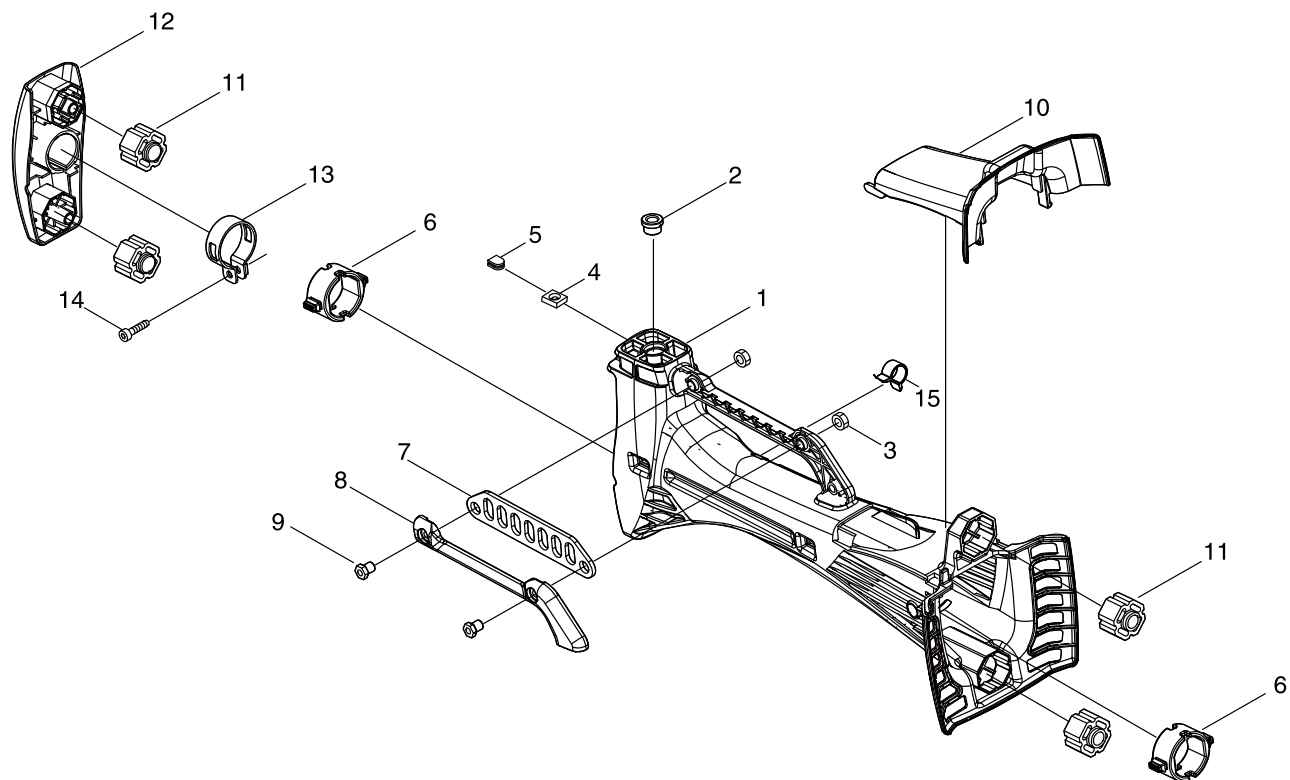

SRM-420ES/U(37) 7 FUEL TANK

KEY	LV	PART NUMBER	Q'TY	DESCRIPTION	REMARKS
1		A350-002020	1	TANK, FUEL	
2		P021-012210	1	CAP,FUEL ASY	
3	+	131016-55830	1	GASKET, FUEL CAP	
4	+	A365-000060	1	CONNECTOR,CAP	
5		132115-55930	1	GROMMET, FUEL	
6		A369-000000	1	STRAINER, FUEL	
7		132013-09820	3	CLIP	
8		V186-000510	1	JOINT,PIPE	
9		V475-007610	1	TUBE	
10		V471-003950	1	PIPE	
11		130110-16430	1	PIPE, IMPULSE	
12		V471-002310	1	PIPE	
13		V470-000840	1	PIPE	
14		131300-56431	1	VENT ASSEMBLY, FUEL	
15		131328-40630	1	COVER, VENT	
16		A175-000330	1	STAND	
17		V835-000000	2	BOLT, TORX 5	
18		130111-00530	1	CLIP	

SRM-420ES/U(37) 8 MAIN PIPE

KEY	LV	PART NUMBER	Q'TY	DESCRIPTION	REMARKS
1		C050-002440	1	PIPE, MAIN	
2		610011-49931	1	SHAFT, DRIVE	
5		890617-43130	1	LABEL, CAUTION	

SRM-420ES/U(37) 9 SUPPORT, HANDLE

KEY	LV	PART NUMBER	Q'TY	DESCRIPTION	REMARKS
1		C415-000170	1	SUPPORTER, HANDLE	
2		V355-000750	1	COLLAR,8	
3		V263-000020	2	NUT,5	
4		900565-50008	1	NUT	
5		101538-28230	1	GROMMET,PLUG	
6		C427-000050	2	STOPPER, HANDLE	
7		V150-003590	1	PLATE,EYE	
8		C648-000030	1	HOLDER,LIFTING	
9		V805-000150	2	BOLT, TORX 5	
10		C480-000140	1	GUIDE, CABLE	
11		V420-004100	4	CUSHION	
12		C610-000060	1	FIXTURE, CUSHION	
13		V495-002880	1	BAND	
14		V805-000150	1	BOLT, TORX 5	
15		V490-001220	1	CLIP	