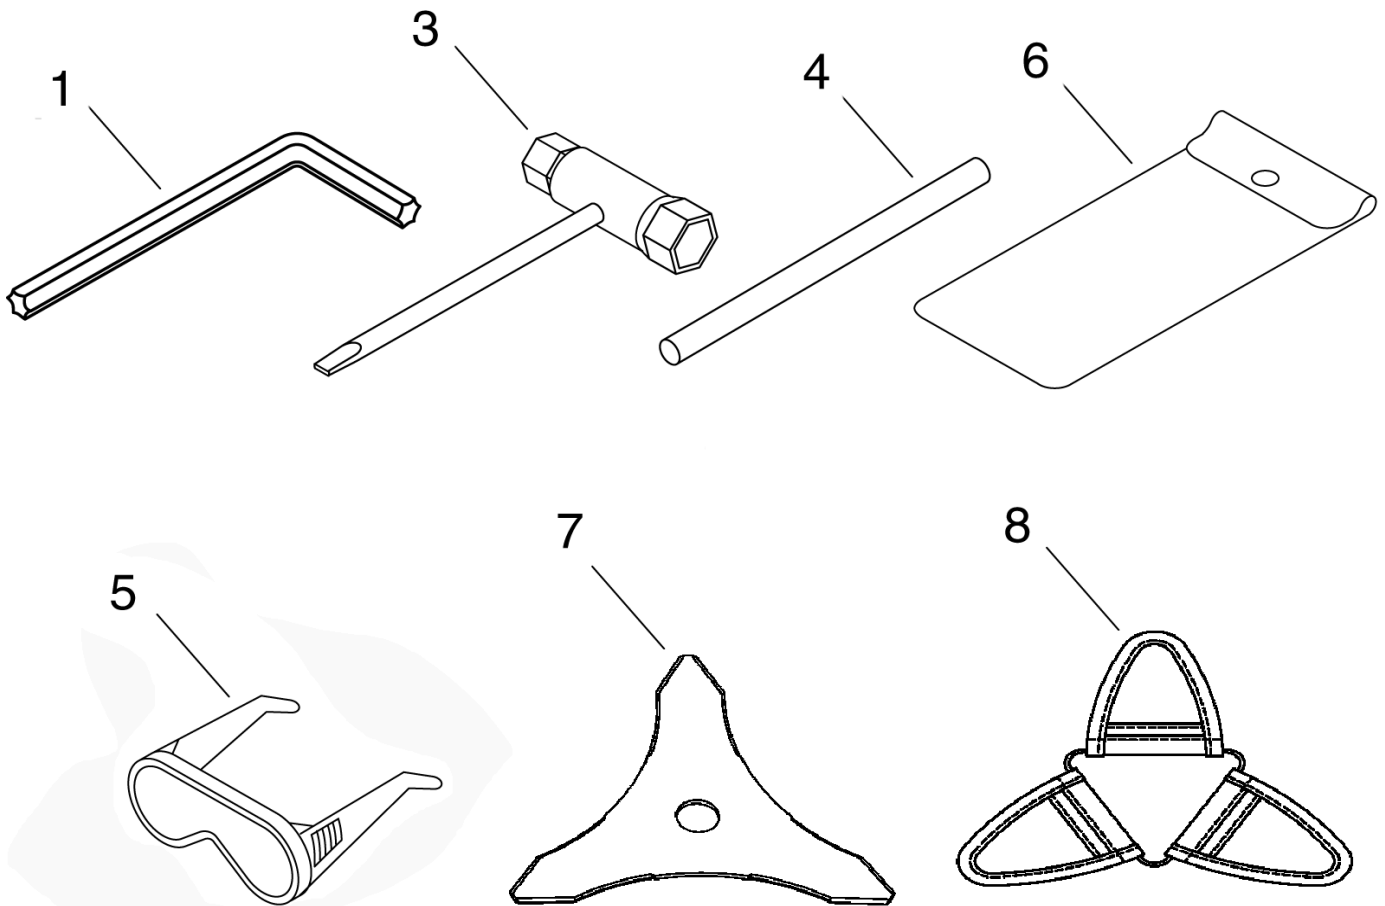

SRM-420ES/U(37) 14 TOOLS

KEY	LV	PART NUMBER	Q'TY	DESCRIPTION	REMARKS
1		X605-000170	1	TOOL,L WRENCH	
3		X602-000020	1	TOOL,WRENCH	
4		X606-000080	1	TOOL,BAR	
5		X690-000050	1	GOGGLE	
6		898510-07130	1	BAG, TOOL	
7		P021-014320	1	SAW,BUSH CUTTER	
8		X495-000270	1	SCABBARD,BLADE