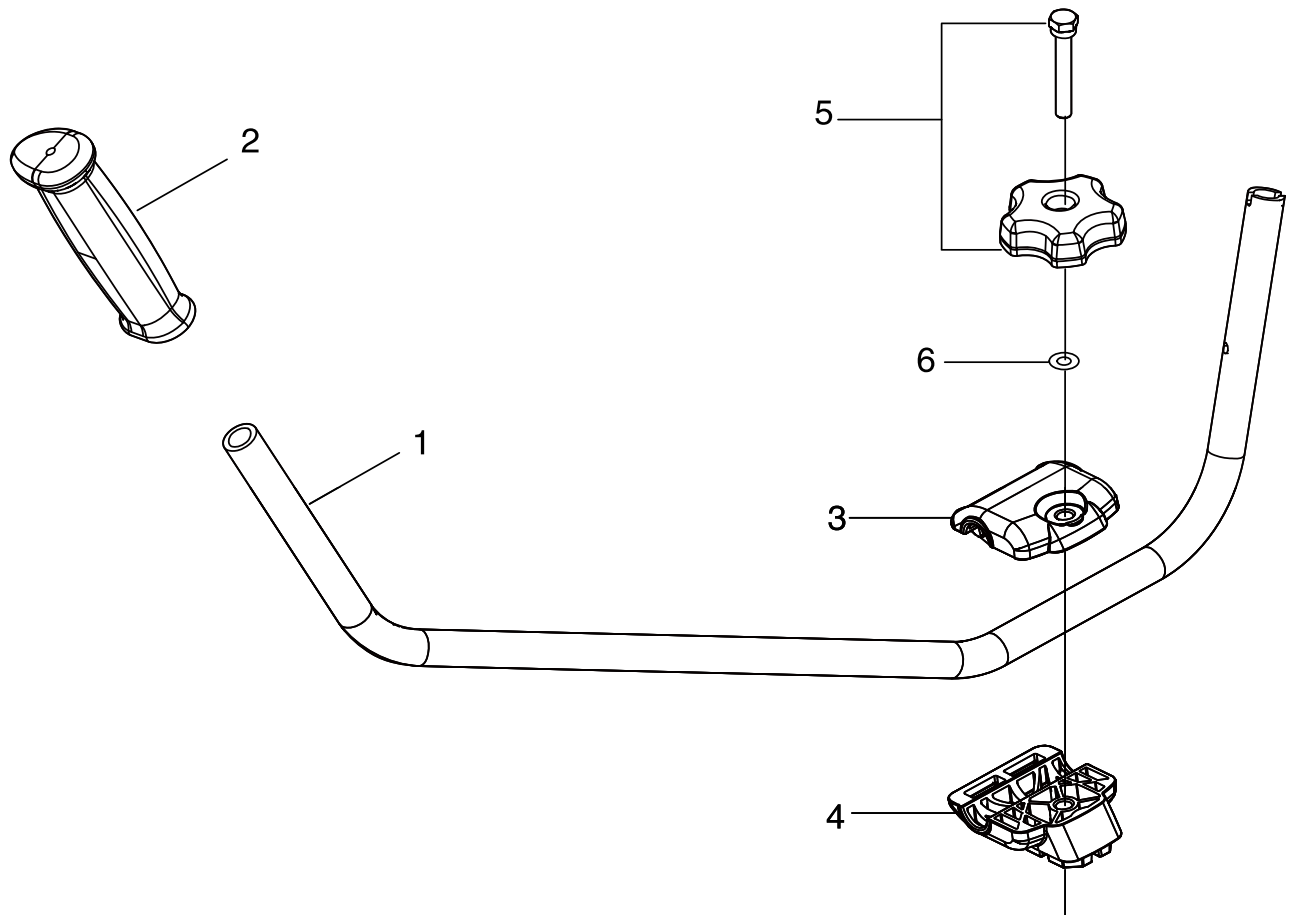

SRM-420ES/U(37) 11 HANDLE

KEY	LV	PART NUMBER	Q'TY	DESCRIPTION	REMARKS
1		C400-001320	1	HANDLE, FRONT	
2		C403-000031	1	GRIP,HANDLE	
3		C423-000910	1	FIXTURE, HANDLE	
4		C423-000920	1	FIXTURE, HANDLE	
5		V299-000110	1	KNOB,FASTENER	
6		175049-03920	1	WASHER