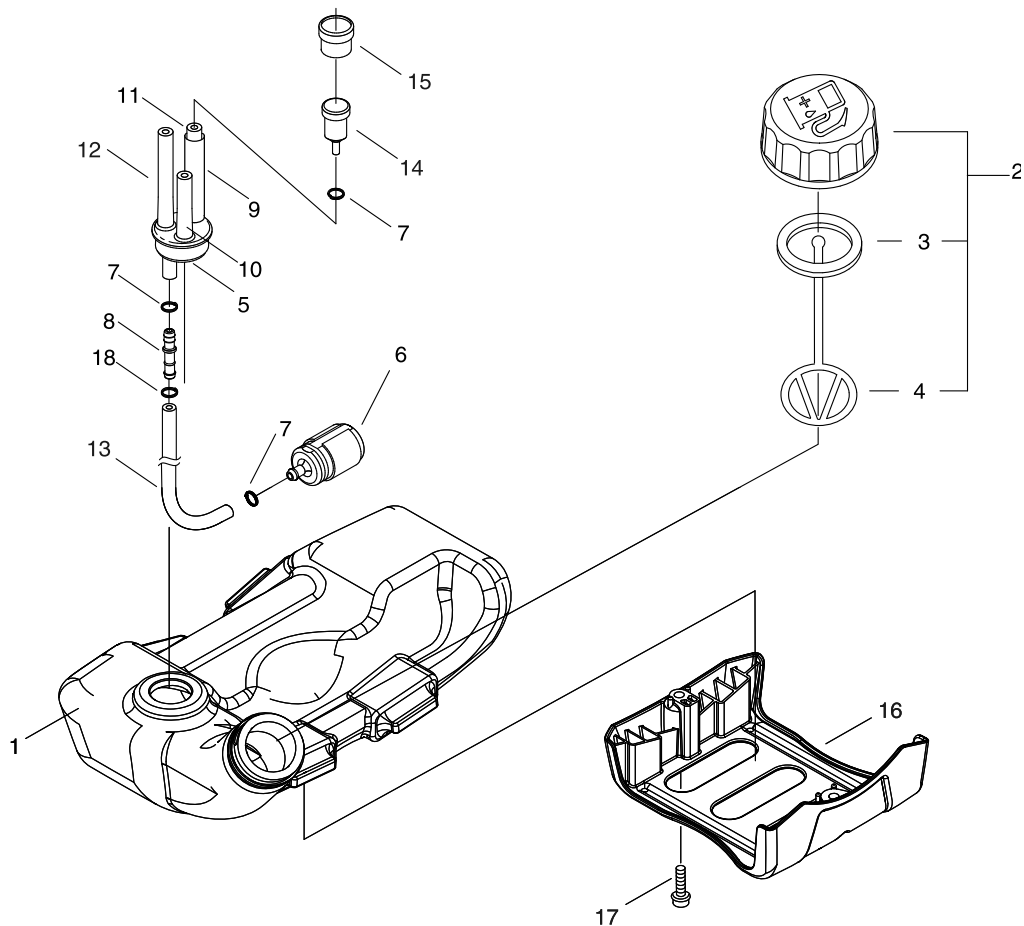

SRM-420ES/U(37) 7 FUEL TANK

KEY	LV	PART NUMBER	Q'TY	DESCRIPTION	REMARKS
1		A350-002020	1	TANK, FUEL	
2		P021-012210	1	CAP,FUEL ASY	
3	+	131016-55830	1	GASKET, FUEL CAP	
4	+	A365-000060	1	CONNECTOR,CAP	
5		132115-55930	1	GROMMET, FUEL	
6		A369-000000	1	STRAINER, FUEL	
7		132013-09820	3	CLIP	
8		V186-000510	1	JOINT,PIPE	
9		V475-007610	1	TUBE	
10		V471-003950	1	PIPE	
11		130110-16430	1	PIPE, IMPULSE	
12		V471-002310	1	PIPE	
13		V470-000840	1	PIPE	
14		131300-56431	1	VENT ASSEMBLY, FUEL	
15		131328-40630	1	COVER, VENT	
16		A175-000330	1	STAND	
17		V835-000000	2	BOLT, TORX 5	
18		130111-00530	1	CLIP