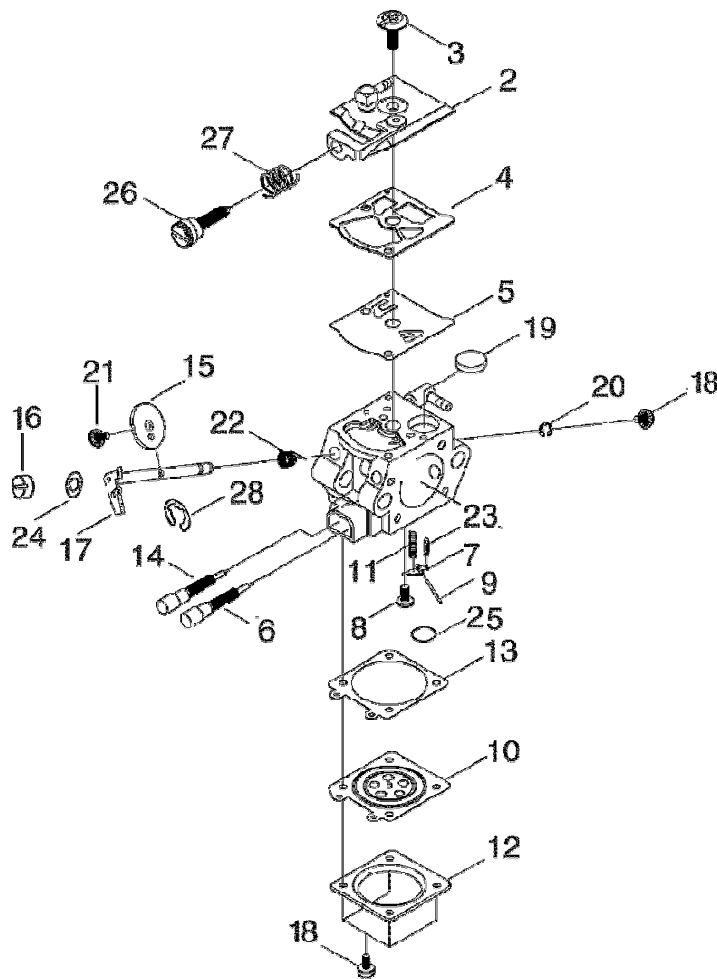

SRM-420ES/U(37) 3 CRANKSHAFT, PISTON

KEY	LV	PART NUMBER	Q'TY	DESCRIPTION	REMARKS
1		P021-041390	1	PISTON KIT	
2	+	A101-000160	2	RING, PISTON	
3	+	V608-000000	1	PIN,ENG 10	
4	+	V580-000010	2	RING,END	
5	+	100012-19830	1	BEARING, NEEDLE	
6	+	100014-17330	2	SPACER, PISTON PIN	
7		A011-001230	1	CRANKSHAFT,ASY	
15		P021-041140	1	CLUTCH ASY	
8	+	P021-041130	1	CLUTCH SHOE SET	
9	++	A553-000170	2	ARM, CLUTCH	
10	++	A566-000230	1	SPRING, CLUTCH	
11	+	A557-000190	2	SHAFT, CLUTCH	
12	+	V453-000230	1	SPRING,FLAT	
13	+	V376-001980	1	SPACER	
14	+	A552-000390	1	HUB, CLUTCH	

SRM-420ES/U(37) 15 HARNESS

KEY	LV	PART NUMBER	Q'TY	DESCRIPTION	REMARKS
1		C062-000510	1	HARNESS, SHOULDER	
6	+	P021-041300	1	HOOK ASSY	

SRM-420ES/U(37) 16 CARBURETOR

KEY	LV	PART NUMBER	Q'TY	DESCRIPTION	REMARKS
		A021-003840	1	CARBURETOR,DIAPHRAGM	
2	+	P003-003930	1	COVER, FUEL PUMP	
3	+	123110-03930	1	SCREW, PUMP COVER	
4	+	123125-15030	1	GASKET, FUEL PUMP	
5	+	P003-001930	1	DIAPHRAGM	
6	+	P003-002270	1	NEEDLE	
7	+	123123-03930	1	LEVER, METERING	
8	+	123139-03930	1	SCREW, M. LEVER PIN	
9	+	123138-03930	1	PIN, METERING LEVER	
10	+	P003-001850	1	DIAPHRAGM, METERING	
11	+	123122-03660	1	SPRING, METER. LEVER	
12	+	123142-03930	1	COVER, M. DIAPHRAGM	
13	+	123140-03930	1	GASKET, M. DIAPHRAGM	
14	+	P003-004460	1	NEEDLE	
15	+	123116-05960	1	VALVE, THROTTLE	
16	+	123172-26030	1	SWIVEL	
17	+	P003-005020	1	SHAFT ASM THROTTLE	
18	+	123130-02960	5	SCREW	
19	+	123126-10631	1	SCREEN, INLET	
20	+	123127-03930	1	CLIP, THROTTLE SHAFT	
21	+	P003-002380	1	SCREW	
22	+	123113-47530	1	SPRING, THR. RTN.	
23	+	123137-19830	1	VALVE, INLET NEEDLE	
24	+	123149-54230	1	WASHER	
25	+	123146-10631	1	PLUG, WELCH	
26	+	123134-04260	1	SCREW, IDLE ADJUST	