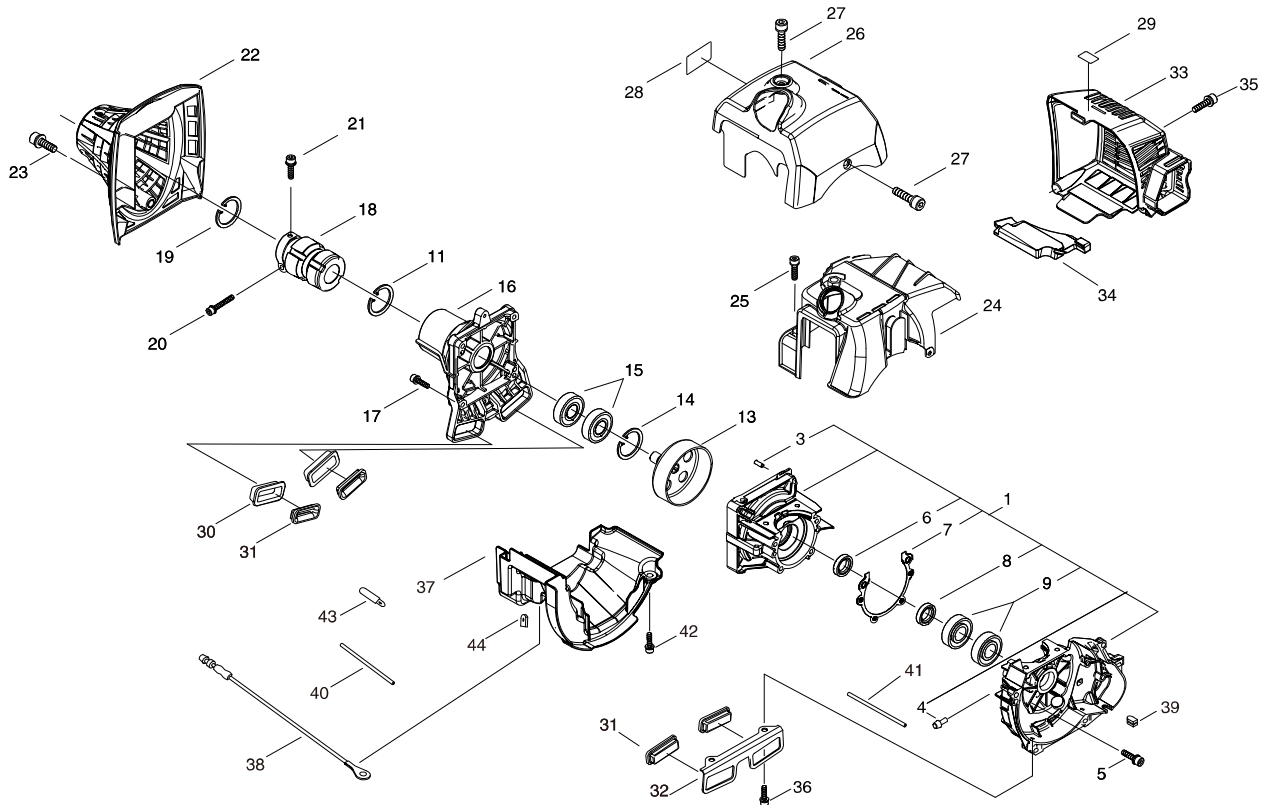

SRM-420ES/L 2 CRANKCASE, FANCOVER

KEY	LV	PART NUMBER	Q'TY	DESCRIPTION	REMARKS
1		P021-041380	1	CRANKCASE SET	
3	+	100215-03930	4	PIN, DOWEL	
4	+	130113-12330	1	CONNECTER	
6	+	V505-000020	1	SEAL,OIL 12	
7	+	V102-000250	1	GASKET,CRANKCASE	
8	+	100213-05530	1	OILSEAL	
9	+	900888-36201	2	BEARING, BALL 6201	
5		V805-000290	4	BOLT, TORX 5	
11		900701-00012	1	CIRCLIP 12	
13		A556-001540	1	DRUM, CLUTCH	
14		900702-00028	1	CIRCLIP 28	
15		900807-06001	2	BEARING, BALL 6001	
16		A570-000280	1	CASE,CLUTCH	
17		V805-000170	4	BOLT, TORX 5	
18		V420-004090	1	CUSHION	
19		900702-00045	1	RING, RETAINING(IN)	
20		V805-000170	1	BOLT, TORX 5	
21		V805-000140	1	BOLT, TORX 5	
22		A580-000010	1	COVER,CLUTCH CASE	
23		V835-000000	2	BOLT, TORX 5	
24		A160-002620	1	COVER,CYLINDER	
25		V835-000000	1	BOLT, TORX 5	
26		A160-002630	1	COVER,CYLINDER	
27		V835-000000	2	BOLT, TORX 5	
28		X547-002290	1	LABEL,ECHO	
29		X505-002310	1	LABEL,CAUTION	

SRM-420ES/L 3 CRANKSHAFT, PISTON

KEY	LV	PART NUMBER	Q'TY	DESCRIPTION	REMARKS
1		P021-041390	1	PISTON KIT	
2	+	A101-000160	2	RING, PISTON	
3	+	V608-000000	1	PIN,ENG 10	
4	+	V580-000010	2	RING,END	
5	+	100012-19830	1	BEARING, NEEDLE	
6	+	100014-17330	2	SPACER, PISTON PIN	
7		A011-001230	1	CRANKSHAFT,ASY	
15		P021-041140	1	CLUTCH ASY	
8	+	P021-041130	1	CLUTCH SHOE SET	
9	++	A553-000170	2	ARM, CLUTCH	
10	++	A566-000230	1	SPRING, CLUTCH	
11	+	A557-000190	2	SHAFT, CLUTCH	
12	+	V453-000230	1	SPRING,FLAT	
13	+	V376-001980	1	SPACER	
14	+	A552-000390	1	HUB, CLUTCH	