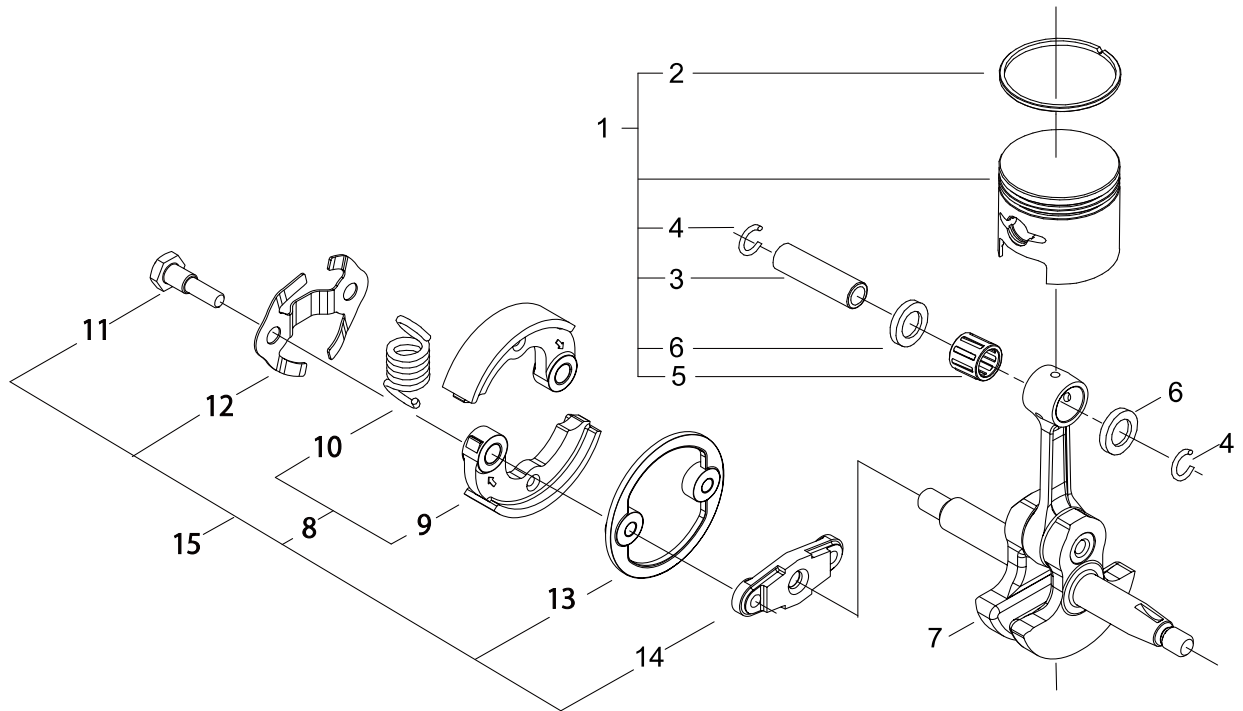

SRM-420ES/L 2 CRANKCASE, FANCOVER

KEY	LV	PART NUMBER	Q'TY	DESCRIPTION	REMARKS
1		P021-041380	1	CRANKCASE SET	
3	+	100215-03930	4	PIN, DOWEL	
4	+	130113-12330	1	CONNECTER	
6	+	V505-000020	1	SEAL,OIL 12	
7	+	V102-000250	1	GASKET,CRANKCASE	
8	+	100213-05530	1	OILSEAL	
9	+	900888-36201	2	BEARING, BALL 6201	
5		V805-000290	4	BOLT, TORX 5	
11		900701-00012	1	CIRCLIP 12	
13		A556-001540	1	DRUM, CLUTCH	
14		900702-00028	1	CIRCLIP 28	
15		900807-06001	2	BEARING, BALL 6001	
16		A570-000280	1	CASE,CLUTCH	
17		V805-000170	4	BOLT, TORX 5	
18		V420-004090	1	CUSHION	
19		900702-00045	1	RING, RETAINING(IN)	
20		V805-000170	1	BOLT, TORX 5	
21		V805-000140	1	BOLT, TORX 5	
22		A580-000010	1	COVER,CLUTCH CASE	
23		V835-000000	2	BOLT, TORX 5	
24		A160-002620	1	COVER,CYLINDER	
25		V835-000000	1	BOLT, TORX 5	
26		A160-002630	1	COVER,CYLINDER	
27		V835-000000	2	BOLT, TORX 5	
28		X547-002290	1	LABEL,ECHO	
29		X505-002310	1	LABEL,CAUTION	

SRM-420ES/L 3 CRANKSHAFT, PISTON

KEY	LV	PART NUMBER	Q'TY	DESCRIPTION	REMARKS
1		P021-041390	1	PISTON KIT	
2	+	A101-000160	2	RING, PISTON	
3	+	V608-000000	1	PIN,ENG 10	
4	+	V580-000010	2	RING,END	
5	+	100012-19830	1	BEARING, NEEDLE	
6	+	100014-17330	2	SPACER, PISTON PIN	
7		A011-001230	1	CRANKSHAFT,ASY	
15		P021-041140	1	CLUTCH ASY	
8	+	P021-041130	1	CLUTCH SHOE SET	
9	++	A553-000170	2	ARM, CLUTCH	
10	++	A566-000230	1	SPRING, CLUTCH	
11	+	A557-000190	2	SHAFT, CLUTCH	
12	+	V453-000230	1	SPRING,FLAT	
13	+	V376-001980	1	SPACER	
14	+	A552-000390	1	HUB, CLUTCH	