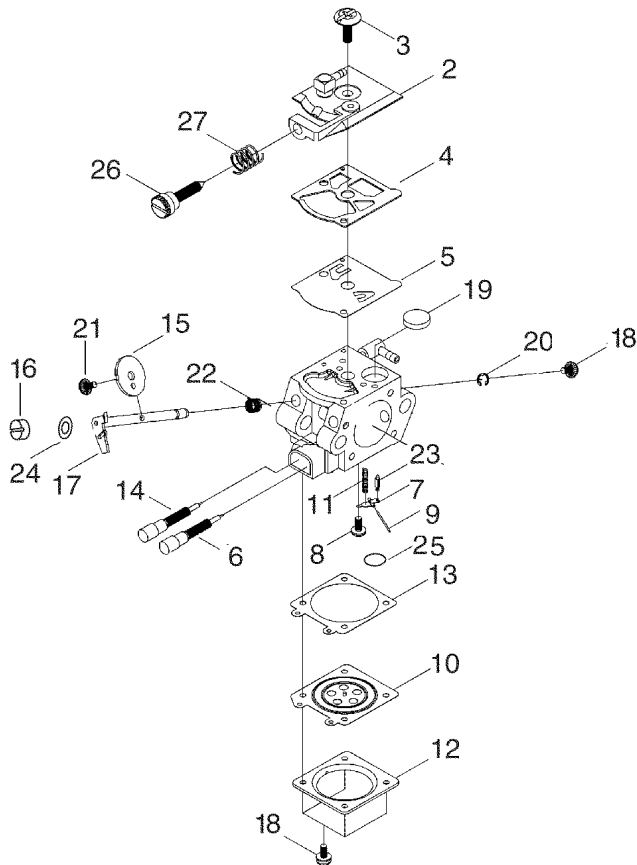

SRM-420ES/L 16 CARBURETOR

KEY	LV	PART NUMBER	QTY	DESCRIPTION	REMARKS
		A021-003840	1	CARBURETOR,DIAPHRAGM	
2	+	P003-003930	1	COVER, FUEL PUMP	
3	+	123110-03930	1	SCREW, PUMP COVER	
4	+	123125-15030	1	GASKET, FUEL PUMP	
5	+	P003-001930	1	DIAPHRAGM	
6	+	P003-002270	1	NEEDLE	
7	+	123123-03930	1	LEVER, METERING	
8	+	123139-03930	1	SCREW, M. LEVER PIN	
9	+	123138-03930	1	PIN, METERING LEVER	
10	+	P003-001850	1	DIAPHRAGM, METERING	
11	+	123122-03660	1	SPRING, METER. LEVER	
12	+	123142-03930	1	COVER, M. DIAPHRAGM	
13	+	123140-03930	1	GASKET, M. DIAPHRAGM	
14	+	P003-004460	1	NEEDLE	
15	+	123116-05960	1	VALVE, THROTTLE	
16	+	123172-26030	1	SWIVEL	
17	+	P003-005020	1	SHAFT ASM THROTTLE	
18	+	123130-02960	5	SCREW	
19	+	123126-10631	1	SCREEN, INLET	
20	+	123127-03930	1	CLIP, THROTTLE SHAFT	
21	+	P003-002380	1	SCREW	
22	+	123113-47530	1	SPRING, THR. RTN.	
23	+	123137-19830	1	VALVE, INLET NEEDLE	
24	+	123149-54230	1	WASHER	
25	+	123146-10631	1	PLUG, WELCH	
26	+	123134-04260	1	SCREW, IDLE ADJUST