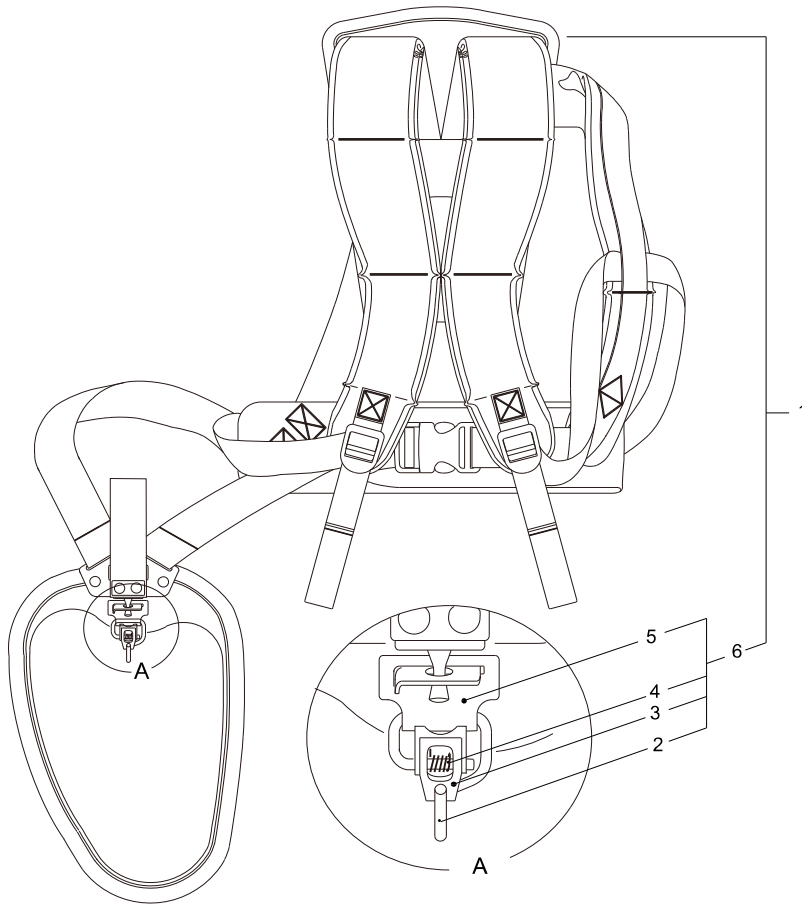

SRM-420ES/L 15 HARNESS

KEY	LV	PART NUMBER	Q'TY	DESCRIPTION	REMARKS
1		C062-000510	1	HARNESS, SHOULDER	
6	+	P021-041300	1	HOOK ASSY	
2	++	C649-000350	1	HOOK	
3	++	C661-000120	1	LEVER, RELEASE	
4	++	V452-001480	1	SPRING, TORSION	
5	++	C664-000000	1	FIXTURE, RELEASE