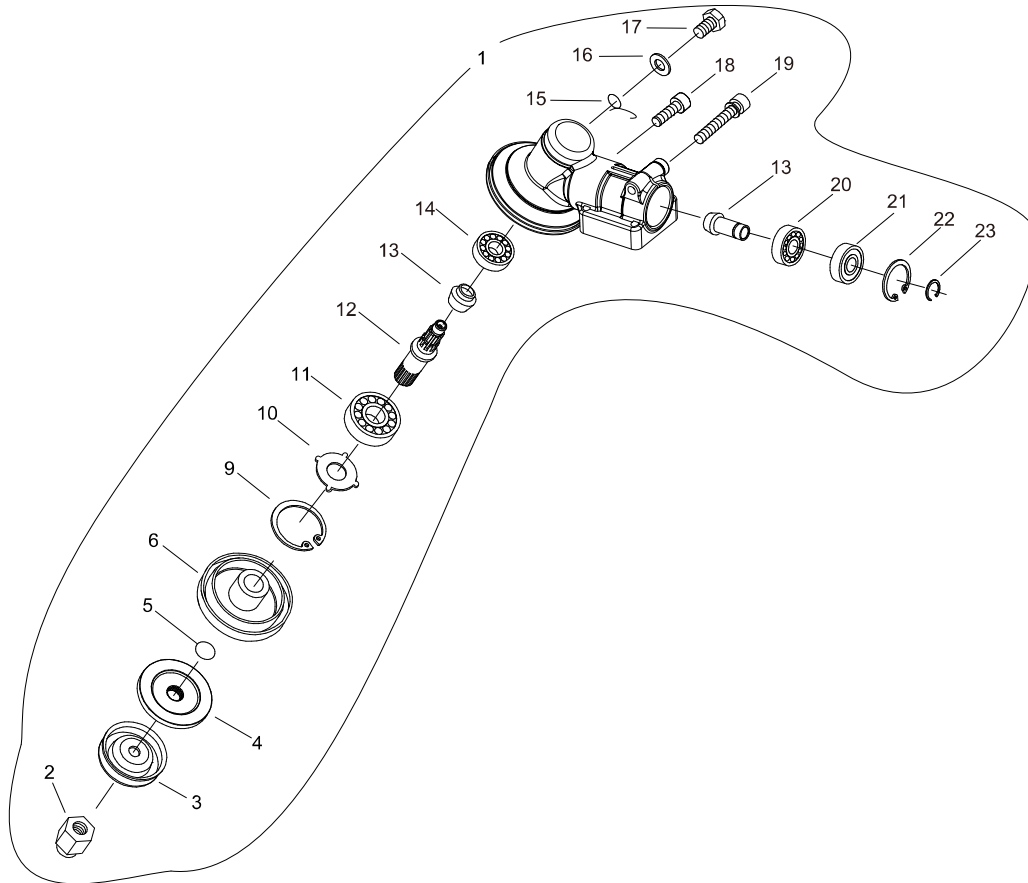

SRM-420ES/L 9 GEAR CASE

KEY	LV	PART NUMBER	QTY	DESCRIPTION	REMARKS
1		P021-041340	1	CASE, GEAR	
2	+	610320-52130	1	NUT 10	
3	+	699229-56830	1	PLATE, COVER	
4	+	610314-52130	1	PLATE, ADAPTER (L)	
5	+	900720-00012	1	O-RING 12	
6	+	610313-52932	1	FIXTURE, BLADE	
9	+	900702-00032	1	CIRCLIP 32	
10	+	610444-56830	1	WASHER	
11	+	900812-06201	1	BEARING, BALL 6201	
12	+	610310-56931	1	SHAFT, P.T.O.	
13	+	610300-56930	1	GEAR SET	
14	+	900810-00629	1	BEARING, BALL 629	
15	+	V452-001310	1	SPRING, TORSION	
16	+	900603-50008	1	WASHER	
17	+	610434-50031	1	BOLT 8*8	
18	+	V805-000130	1	BOLT, TORX 5	
19	+	V806-000100	1	BOLT, TORX 6	
20	+	900800-06001	1	BEARING, BALL 6001	
21	+	900803-06001	1	BEARING, BALL 6001	
22	+	900702-00028	1	CIRCLIP 28	
23	+	900701-00012	1	CIRCLIP 12