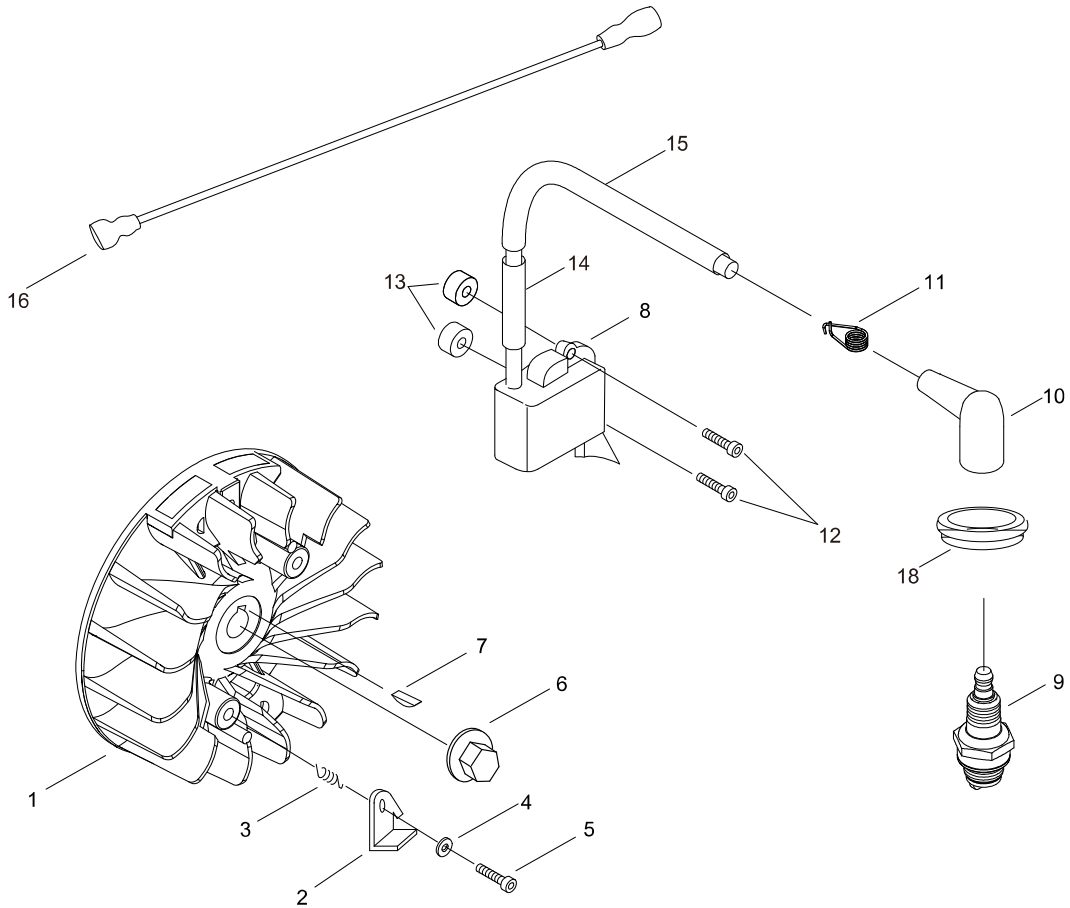

SRM-420ES/L 3 CRANKSHAFT, PISTON

KEY	LV	PART NUMBER	Q'TY	DESCRIPTION	REMARKS
1		P021-041390	1	PISTON KIT	
2	+	A101-000160	2	RING, PISTON	
3	+	V608-000000	1	PIN,ENG 10	
4	+	V580-000010	2	RING,END	
5	+	100012-19830	1	BEARING, NEEDLE	
6	+	100014-17330	2	SPACER, PISTON PIN	
7		A011-001230	1	CRANKSHAFT,ASY	
15		P021-041140	1	CLUTCH ASY	
8	+	P021-041130	1	CLUTCH SHOE SET	
9	++	A553-000170	2	ARM, CLUTCH	
10	++	A566-000230	1	SPRING, CLUTCH	
11	+	A557-000190	2	SHAFT, CLUTCH	
12	+	V453-000230	1	SPRING,FLAT	
13	+	V376-001980	1	SPACER	
14	+	A552-000390	1	HUB, CLUTCH	

SRM-420ES/L 4 MAGNETO

KEY	LV	PART NUMBER	Q'TY	DESCRIPTION	REMARKS
1		A409-001210	1	ROTOR, MAGNETO	
2		A514-000280	2	PAWL	
3		V452-001470	2	SPRING, TORSION	
4		177247-04630	2	SPACER, RATCHET	
5		V805-000140	2	BOLT, TORX 5	
6		92105-08000	1	NUT, FLANGE	
7		100142-12330	1	KEY, WOODRUFF	
8		A411-001370	1	COIL, IGNITION	
9		A425-000000	1	SPARKPLUG	
10		A427-000060	1	CAP, SPARK PLUG	
11		A426-000010	1	TERMINAL, SPARKPLUG	
12		V805-000150	2	BOLT, TORX 5	
13		V353-000630	2	COLLAR, 5	
14		V475-007540	1	TUBE	
15		V475-007550	1	TUBE	
16		V485-002331	1	LEAD	
18		A429-000090	1	COVER, CAP	