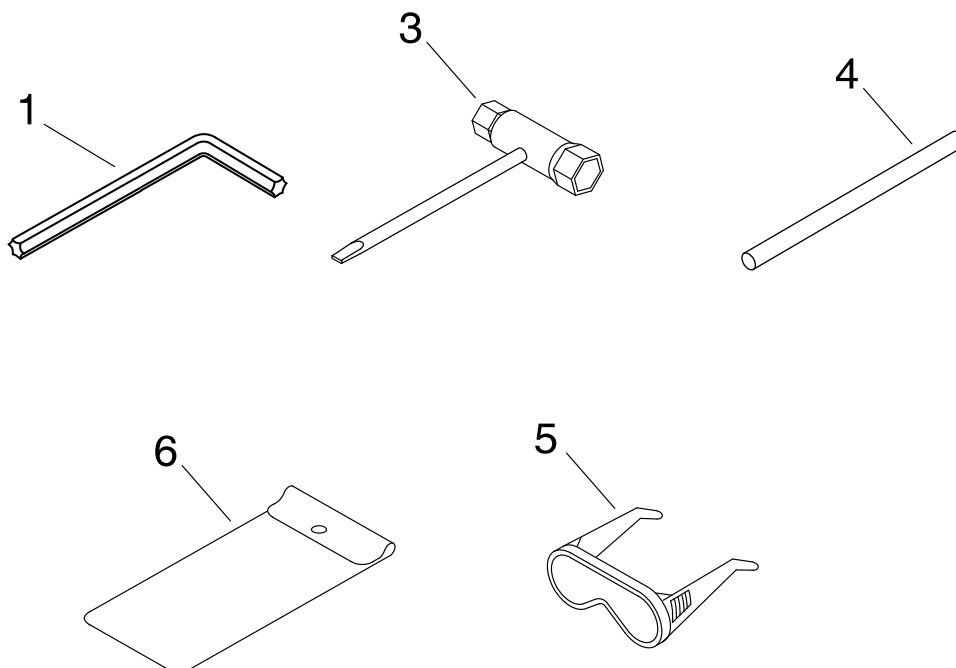

SRM-420ES/L 13 TOOLS