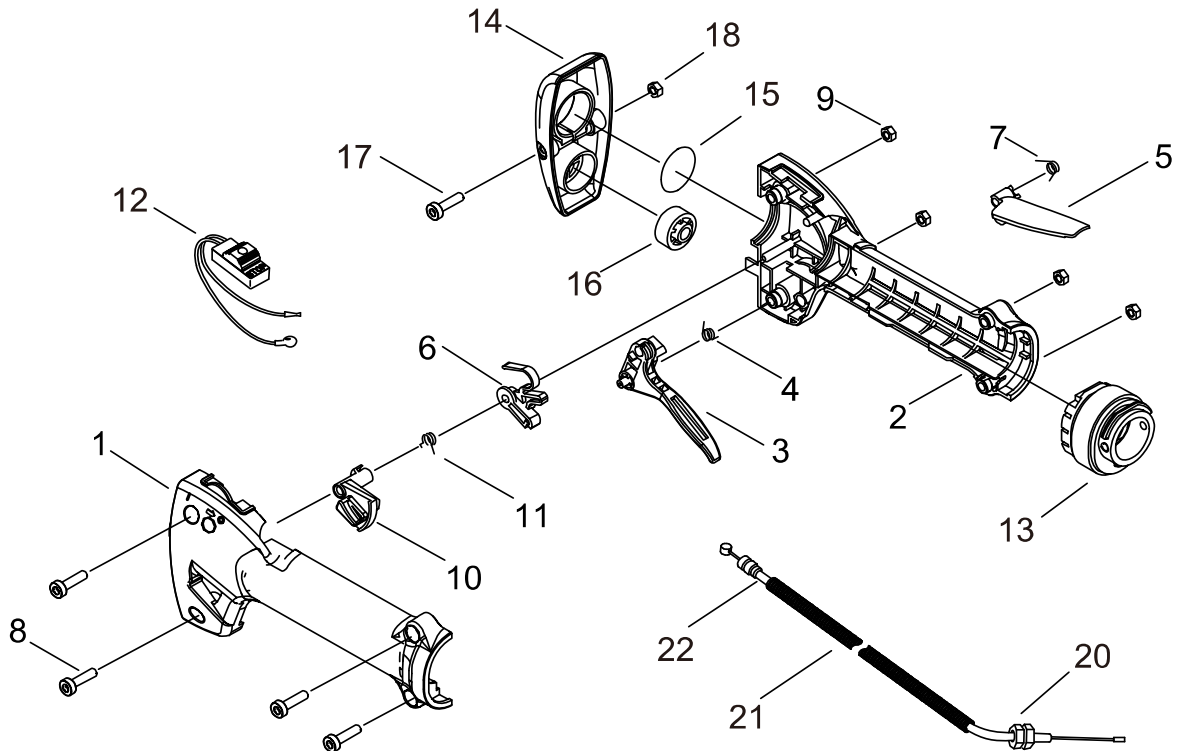

SRM-420ES/L 11 THROTTLE

KEY	LV	PART NUMBER	QTY	DESCRIPTION	REMARKS
1		C470-000180	1	HOLDER, TRIGGER	
2		C470-000170	1	HOLDER, TRIGGER	
3		C450-000110	1	TRIGGER, THROTTLE	
4		V452-000200	1	SPRING, TORSION	
5		178090-52632	1	LOCKOUT, T. CONTROL	
6		C461-000000	1	LATCH, THROTTLE	
7		178013-52630	1	SPRING, THR. LOCK	
8		V805-000160	4	BOLT, TORX 5	
9		900500-00005	4	NUT 5	
10		C461-000010	1	LATCH, THROTTLE	
11		V452-000120	1	SPRING, TORSION	
12		A440-002240	1	SWITCH, ON OFF	
13		V420-001061	1	CUSHION	
14		C423-000340	1	FIXTURE, HANDLE	
15		900720-00029	1	O-RING 29	
16		V420-001720	1	CUSHION	
17		V805-000070	1	BOLT, TORX 5	
18		900500-00005	1	NUT 5	
20		900502-00006	2	NUT 6 (3N)	
21		178127-40630	1	TUBE 10*11*205L	
22		V430-004230	1	CABLE, BOWDEN