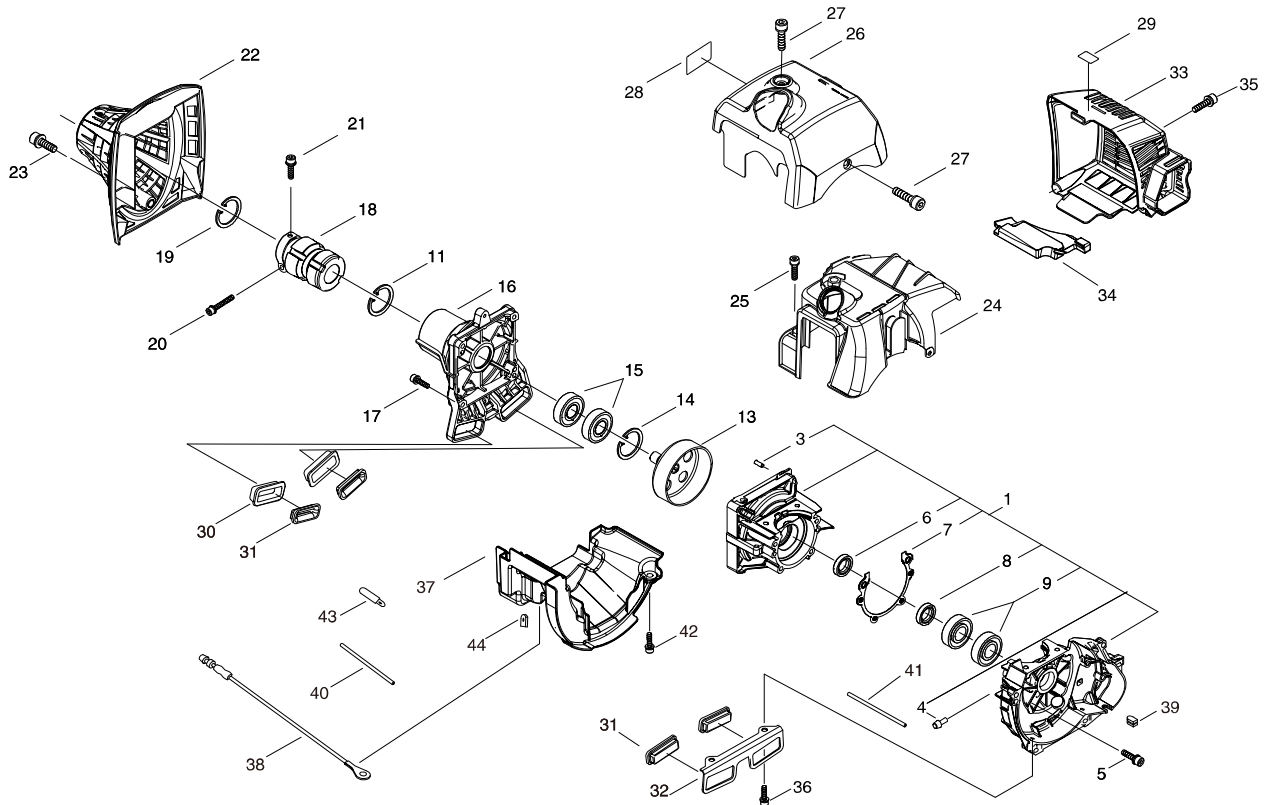

SRM-420ES/L 2 CRANKCASE, FANCOVER

KEY	LV	PART NUMBER	Q'TY	DESCRIPTION	REMARKS
30		V423-000090	2	HOLDER,CUSHION	
31		131920-61830	4	CUSHION, FUEL TANK	
32		A393-000300	1	BRACKET,FUEL TANK	
33		A320-000970	1	COVER,MUFFLER	
34		V541-000540	1	SEAL	
35		V805-000260	2	BOLT, TORX 5	
36		V805-000150	2	BOLT, TORX 5	
37		A209-000740	1	PLATE, INSULATOR	
38		V485-002570	1	LEAD	
39		156114-07320	1	GROMMET	
40		V475-007610	1	TUBE	
41		V471-004040	1	PIPE	
42		V835-000000	2	BOLT, TORX 5	
43		159116-21231	1	CLAMP	
44		156110-04920	1	BUSHING