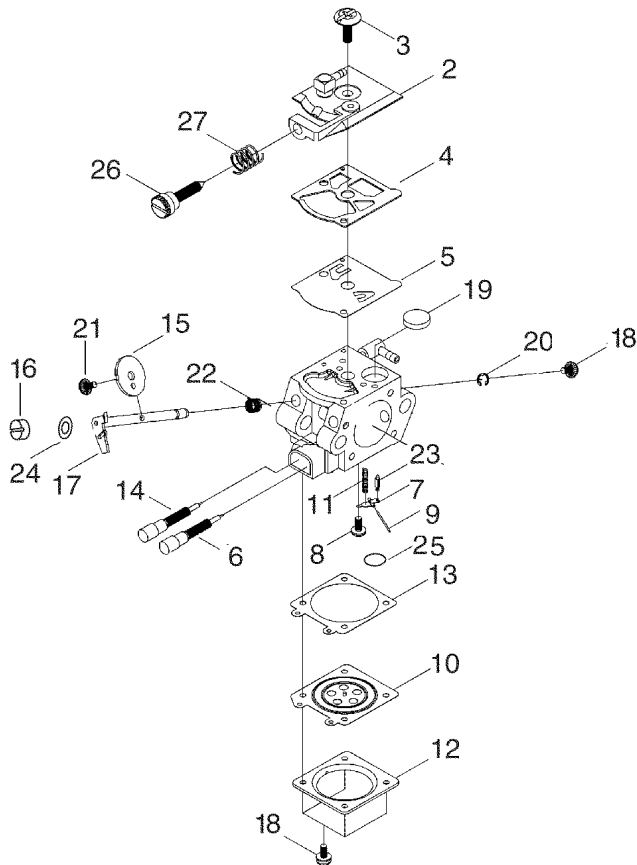

SRM-420ES/U 16 CARBURETOR

KEY	LV	PART NUMBER	QTY	DESCRIPTION	REMARKS
		A021-003840	1	CARBURETOR,DIAPHRAGM	
2	+	P003-003930	1	COVER, FUEL PUMP	
3	+	123110-03930	1	SCREW, PUMP COVER	
4	+	123125-15030	1	GASKET, FUEL PUMP	
5	+	P003-001930	1	DIAPHRAGM	
6	+	P003-002270	1	NEEDLE	
7	+	123123-03930	1	LEVER, METERING	
8	+	123139-03930	1	SCREW, M. LEVER PIN	
9	+	123138-03930	1	PIN, METERING LEVER	
10	+	P003-001850	1	DIAPHRAGM, METERING	
11	+	123122-03660	1	SPRING, METER. LEVER	
12	+	123142-03930	1	COVER, M. DIAPHRAGM	
13	+	123140-03930	1	GASKET, M. DIAPHRAGM	
14	+	P003-004460	1	NEEDLE	
15	+	123116-05960	1	VALVE, THROTTLE	
16	+	123172-26030	1	SWIVEL	
17	+	P003-005020	1	SHAFT ASM THROTTLE	
18	+	123130-02960	5	SCREW	
19	+	123126-10631	1	SCREEN, INLET	
20	+	123127-03930	1	CLIP, THROTTLE SHAFT	
21	+	P003-002380	1	SCREW	
22	+	123113-47530	1	SPRING, THR. RTN.	
23	+	123137-19830	1	VALVE, INLET NEEDLE	
24	+	123149-54230	1	WASHER	
25	+	123146-10631	1	PLUG, WELCH	
26	+	123134-04260	1	SCREW, IDLE ADJUST