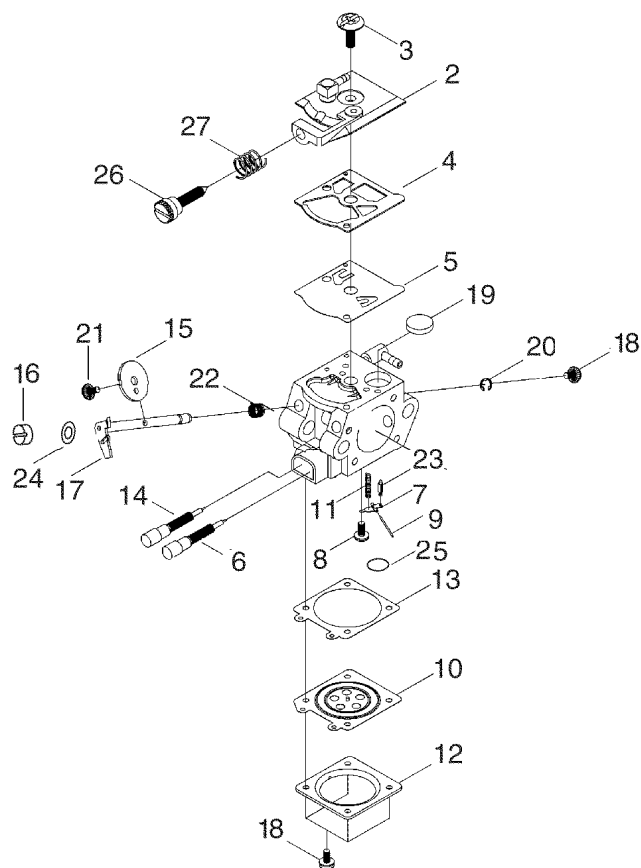

SRM-420ES/U 16 CARBURETOR