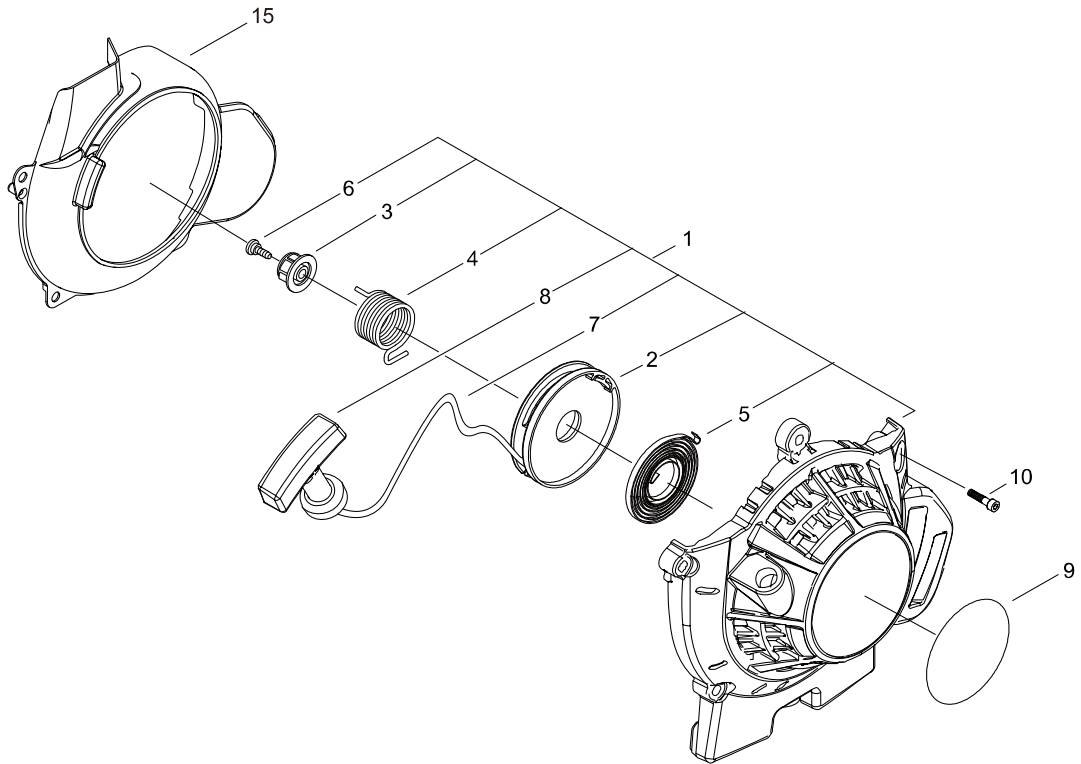

SRM-420ES/U 5 RECOIL STARTER

KEY	LV	PART NUMBER	QTY	DESCRIPTION	REMARKS
1		A051-002630	1	STARTER,RECOIL ASY	
2	+	P022-023140	1	DRUM, STARTER	
3	+	P022-033830	1	CAM	
4	+	P022-023120	1	SPRING,DAMPER	
5	+	P022-004680	1	SPRING, SPIRAL	
6	+	P022-023110	1	SCREW	
7	+	P022-023100	1	ROPE, STARTER	
8	+	177228-27030	1	GRIP, STARTER	
9		X502-000900	1	LABEL,ECHO	
10		V835-000030	4	BOLT, TORX 5	
15		A172-002240	1	COVER,FAN