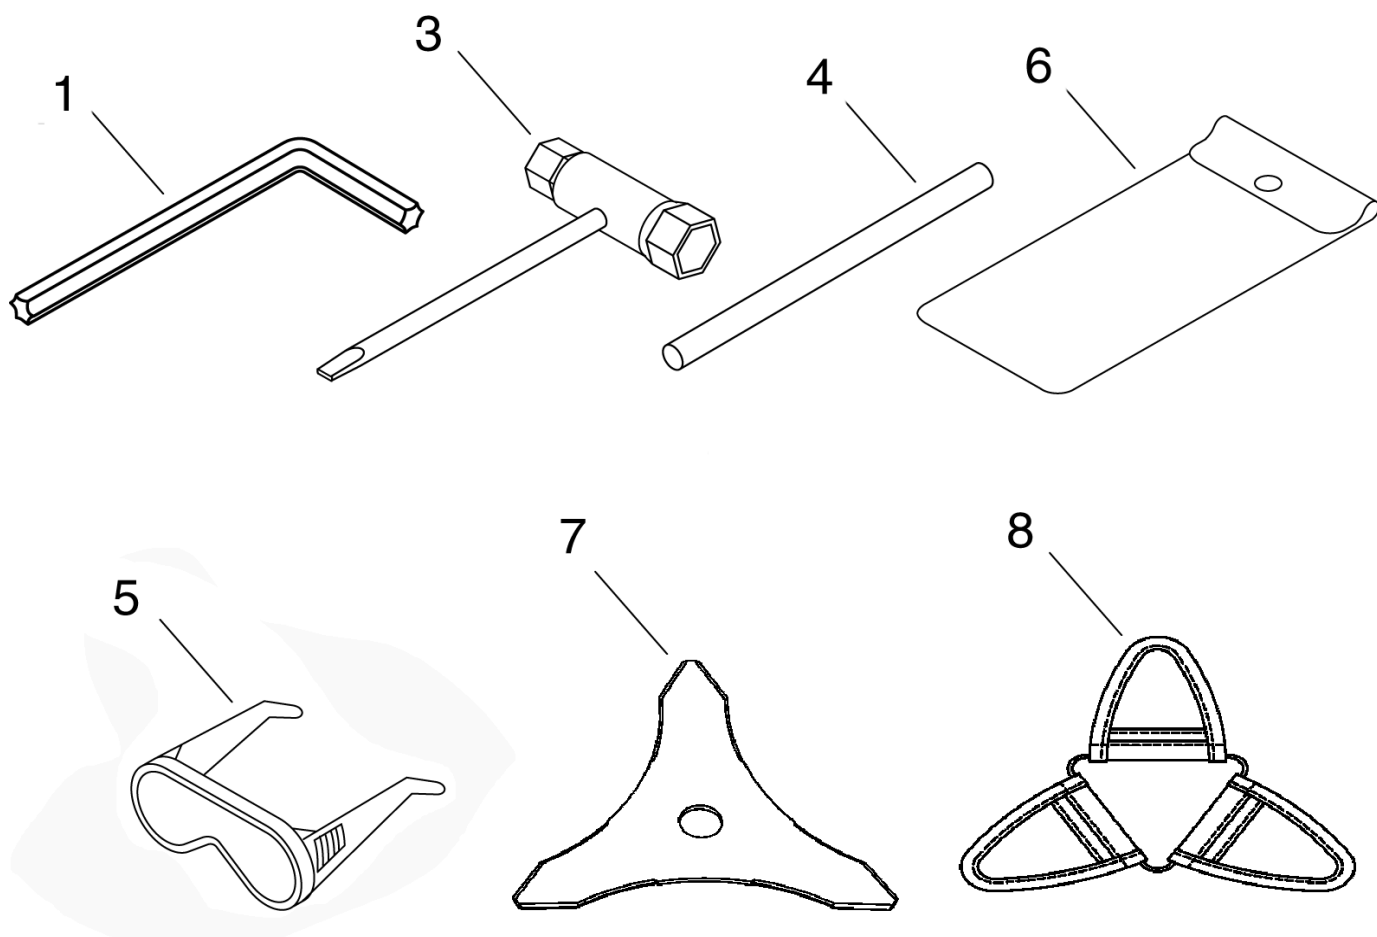

SRM-420ES/U 14 TOOLS

KEY	LV	PART NUMBER	Q'TY	DESCRIPTION	REMARKS
1		X605-000170	1	TOOL,L WRENCH	
3		X602-000020	1	TOOL,WRENCH	
4		X606-000080	1	TOOL,BAR	
5		X690-000050	1	GOGGLE	
6		898510-07130	1	BAG, TOOL	
7		P021-014320	1	SAW,BUSH CUTTER	
8		X495-000270	1	SCABBARD,BLADE