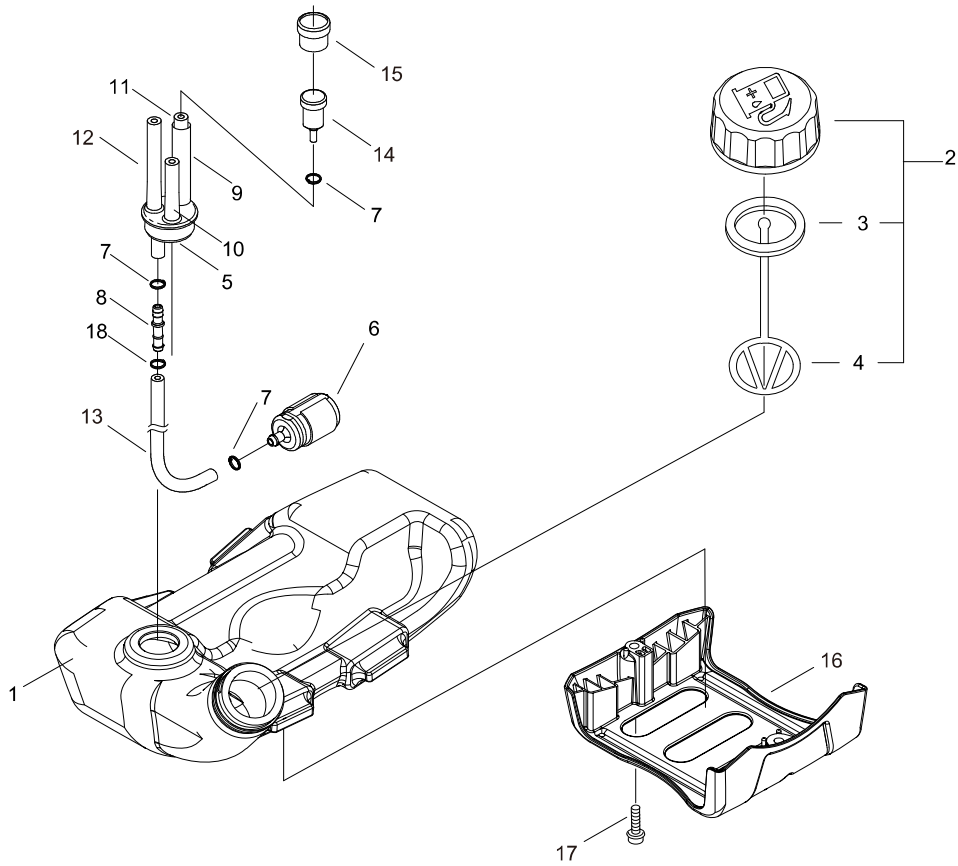

SRM-420ES/U 7 FUEL TANK

KEY	LV	PART NUMBER	QTY	DESCRIPTION	REMARKS
1		A350-002020	1	TANK, FUEL	
2		P021-012210	1	CAP,FUEL ASY	
3	+	131016-55830	1	GASKET, FUEL CAP	
4	+	A365-000060	1	CONNECTOR,CAP	
5		132115-55930	1	GROMMET, FUEL	
6		A369-000000	1	STRAINER, FUEL	
7		132013-09820	3	CLIP	
8		V186-000510	1	JOINT,PIPE	
9		V475-007610	1	TUBE	
10		V471-003950	1	PIPE	
11		130110-16430	1	PIPE, IMPULSE	
12		V471-002310	1	PIPE	
13		V470-000840	1	PIPE	
14		131300-56431	1	VENT ASSEMBLY, FUEL	
15		131328-40630	1	COVER, VENT	
16		A175-000330	1	STAND	
17		V835-000000	2	BOLT, TORX 5	
18		130111-00530	1	CLIP