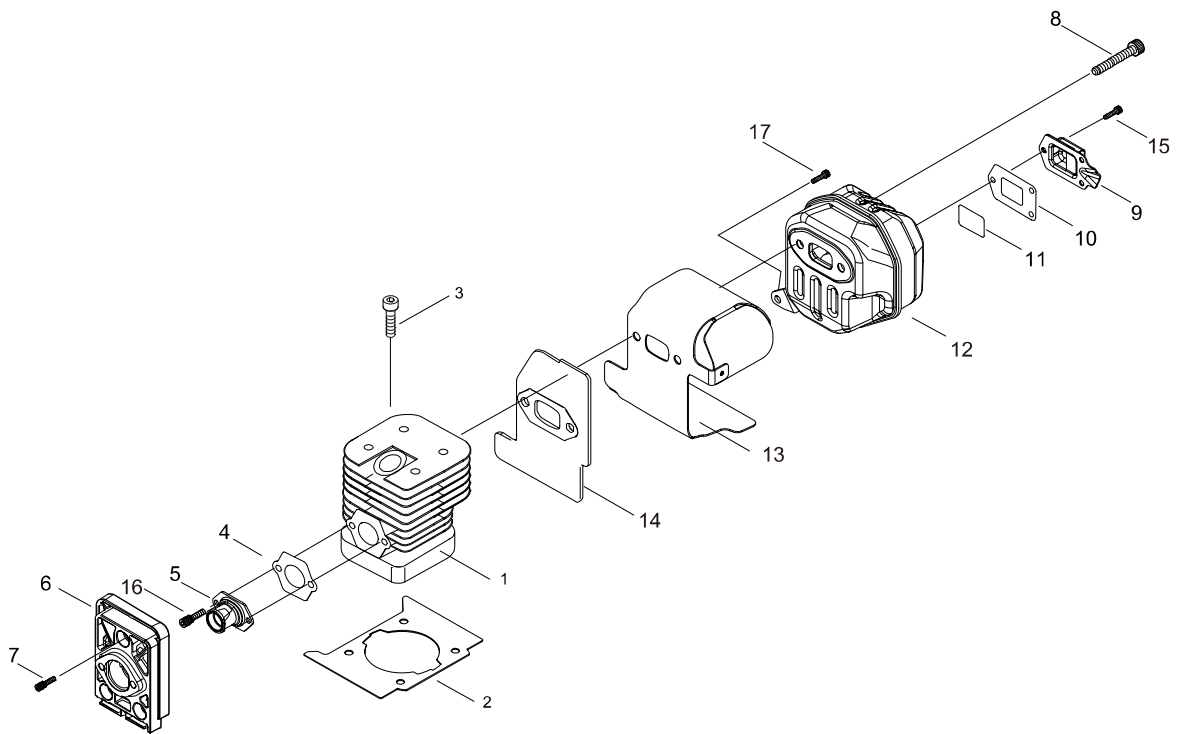

SRM-420ES/U 1 CYLINDER, MUFFLER

KEY	LV	PART NUMBER	Q'TY	DESCRIPTION	REMARKS
1		A130-002070	1	CYLINDER	
2		V100-000760	1	GASKET,CYL	
3		V805-000210	4	BOLT, TORX 5	
4		V103-001620	1	GASKET,INTAKE	
5		A202-000250	1	BELLOWS, INTAKE	
6		A200-000990	1	INSULATOR, INTAKE	
7		V835-000030	3	BOLT, TORX 5	
8		V806-000050	2	BOLT, TORX 6	
9		A313-001910	1	GUIDE, EXHAUST	
10		V104-002040	1	GASKET,EXHAUST	
11		145862-40630	1	SCREEN, MUFFLER	
12		A300-001700	1	MUFFLER, EXHAUST	
13		V104-002020	1	GASKET,EXHAUST	
14		V104-002030	1	GASKET,EXHAUST	
15		V804-000080	3	BOLT, TORX 4	
16		V835-000010	2	BOLT, TORX 5	
17		V805-000250	1	BOLT, TORX 5