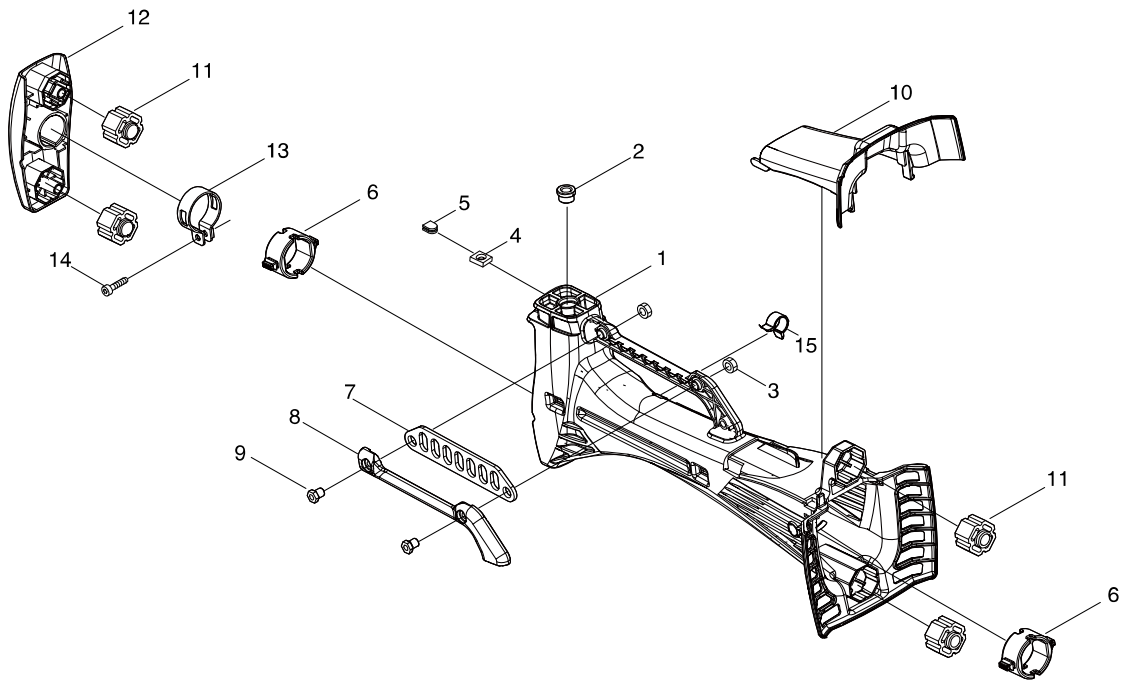

SRM-420ES/U 9 SUPPORT, HANDLE

KEY	LV	PART NUMBER	Q'TY	DESCRIPTION	REMARKS
1		C415-000170	1	SUPPORTER, HANDLE	
2		V355-000750	1	COLLAR,8	
3		V263-000020	2	NUT,5	
4		900565-50008	1	NUT	
5		101538-28230	1	GROMMET,PLUG	
6		C427-000050	2	STOPPER, HAMDLE	
7		V150-003590	1	PLATE,EYE	
8		C648-000030	1	HOLDER,LIFTING	
9		V805-000150	2	BOLT, TORX 5	
10		C480-000140	1	GUIDE, CABLE	
11		V420-004100	4	CUSHION	
12		C610-000060	1	FIXTURE, CUSHION	
13		V495-002880	1	BAND	
14		V805-000150	1	BOLT, TORX 5	
15		V490-001220	1	CLIP