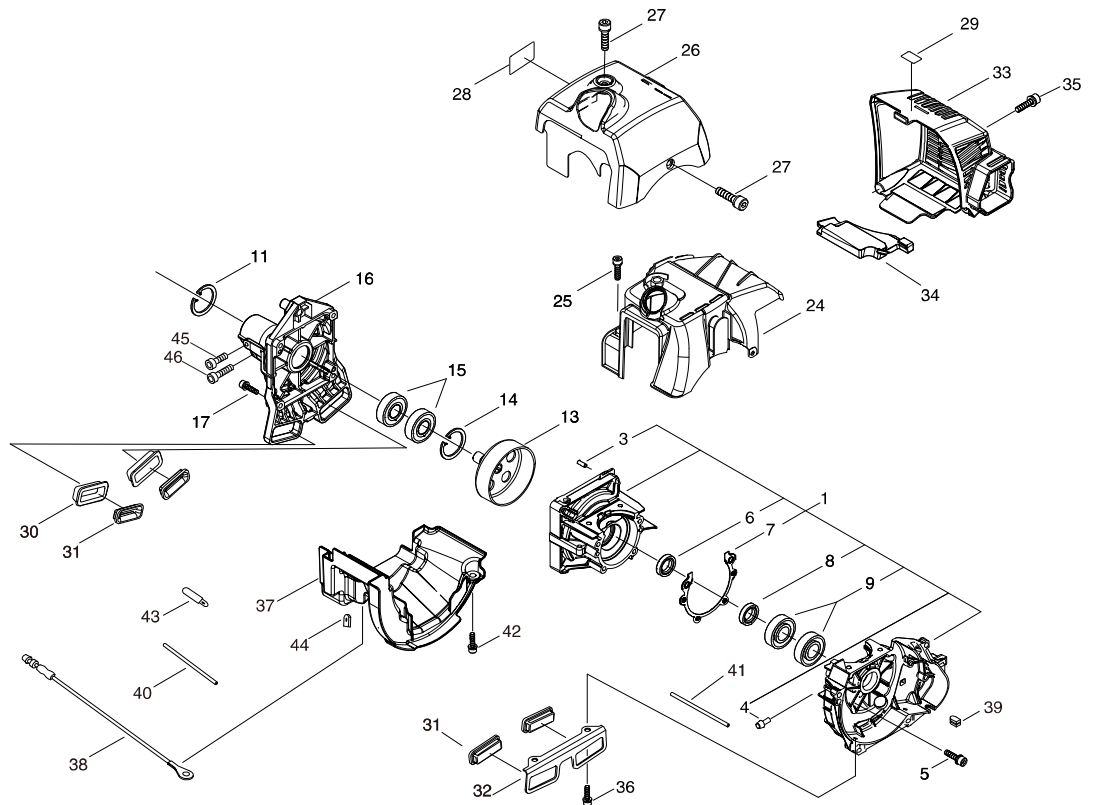

# SRM-420ES/U 2 CRANKCASE, FANCOVER

KEY	LV	PART NUMBER	Q'TY	DESCRIPTION	REMARKS
1		P021-041380	1	CRANKCASE SET	
3	+	100215-03930	4	PIN, DOWEL	
4	+	130113-12330	1	CONNECTER	
6	+	V505-000020	1	SEAL,OIL 12	
7	+	V102-000250	1	GASKET,CRANKCASE	
8	+	100213-05530	1	OILSEAL	
9	+	900888-36201	2	BEARING, BALL 6201	
5		V805-000290	4	BOLT, TORX 5	
11		900701-00012	1	CIRCLIP 12	
13		A556-001540	1	DRUM, CLUTCH	
14		900702-00028	1	CIRCLIP 28	
15		94018-46001	2	BEARING, BALL	
16		A570-000290	1	CASE,CLUTCH	
17		V805-000170	4	BOLT, TORX 5	
24		A160-002620	1	COVER,CYLINDER	
25		V835-000000	1	BOLT, TORX 5	
26		A160-002630	1	COVER,CYLINDER	
27		V835-000000	2	BOLT, TORX 5	
28		X547-002290	1	LABEL,ECHO	
29		X505-002310	1	LABEL,CAUTION	
30		V423-000090	2	HOLDER,CUSHION	
31		131920-61830	4	CUSHION, FUEL TANK	
32		A393-000300	1	BRACKET,FUEL TANK	
33		A320-000970	1	COVER,MUFFLER	
34		V541-000540	1	SEAL	
35		V805-000260	2	BOLT, TORX 5	

# SRM-420ES/U 2 CRANKCASE, FANCOVER

KEY	LV	PART NUMBER	Q'TY	DESCRIPTION	REMARKS
36		V805-000150	2	BOLT, TORX 5	
37		A209-000740	1	PLATE, INSULATOR	
38		V485-002570	1	LEAD	
39		156114-07320	1	GROMMET	
40		V475-007610	1	TUBE	
41		V471-004040	1	PIPE	
42		V835-000000	2	BOLT, TORX 5	
43		159116-21231	1	CLAMP	
44		156110-04920	1	BUSHING	
45		V805-000130	1	BOLT, TORX 5	
46		V805-000160	1	BOLT, TORX 5	

# SRM-420ES/U 3 CRANKSHAFT, PISTON

KEY	LV	PART NUMBER	Q'TY	DESCRIPTION	REMARKS
1		P021-041390	1	PISTON KIT	
2	+	A101-000160	2	RING, PISTON	
3	+	V608-000000	1	PIN,ENG 10	
4	+	V580-000010	2	RING,END	
5	+	100012-19830	1	BEARING, NEEDLE	
6	+	100014-17330	2	SPACER, PISTON PIN	
7		A011-001230	1	CRANKSHAFT,ASY	
15		P021-041140	1	CLUTCH ASY	
8	+	P021-041130	1	CLUTCH SHOE SET	
9	++	A553-000170	2	ARM, CLUTCH	
10	++	A566-000230	1	SPRING, CLUTCH	
11	+	A557-000190	2	SHAFT, CLUTCH	
12	+	V453-000230	1	SPRING,FLAT	
13	+	V376-001980	1	SPACER	
14	+	A552-000390	1	HUB, CLUTCH	