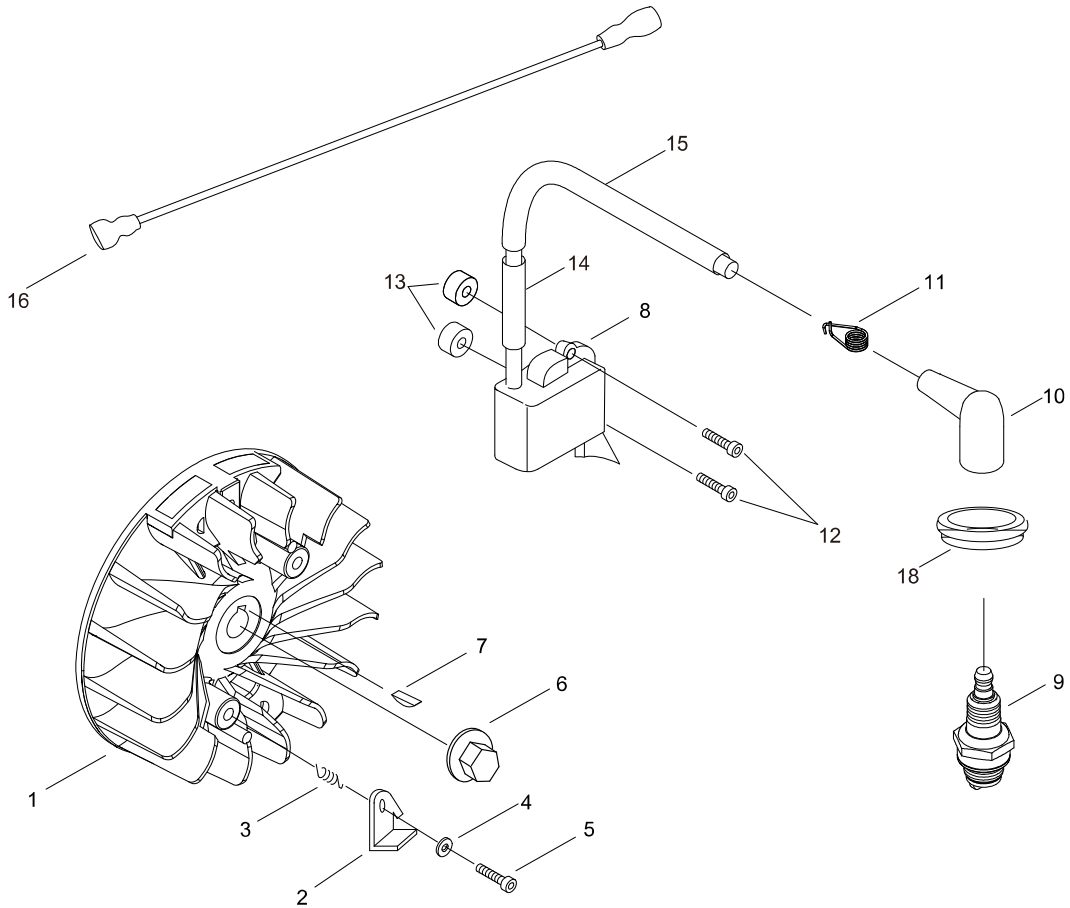

# SRM-420ES/U 2 CRANKCASE, FANCOVER

KEY	LV	PART NUMBER	Q'TY	DESCRIPTION	REMARKS
36		V805-000150	2	BOLT, TORX 5	
37		A209-000740	1	PLATE, INSULATOR	
38		V485-002570	1	LEAD	
39		156114-07320	1	GROMMET	
40		V475-007610	1	TUBE	
41		V471-004040	1	PIPE	
42		V835-000000	2	BOLT, TORX 5	
43		159116-21231	1	CLAMP	
44		156110-04920	1	BUSHING	
45		V805-000130	1	BOLT, TORX 5	
46		V805-000160	1	BOLT, TORX 5	

# SRM-420ES/U 3 CRANKSHAFT, PISTON

KEY	LV	PART NUMBER	Q'TY	DESCRIPTION	REMARKS
1		P021-041390	1	PISTON KIT	
2	+	A101-000160	2	RING, PISTON	
3	+	V608-000000	1	PIN,ENG 10	
4	+	V580-000010	2	RING,END	
5	+	100012-19830	1	BEARING, NEEDLE	
6	+	100014-17330	2	SPACER, PISTON PIN	
7		A011-001230	1	CRANKSHAFT,ASY	
15		P021-041140	1	CLUTCH ASY	
8	+	P021-041130	1	CLUTCH SHOE SET	
9	++	A553-000170	2	ARM, CLUTCH	
10	++	A566-000230	1	SPRING, CLUTCH	
11	+	A557-000190	2	SHAFT, CLUTCH	
12	+	V453-000230	1	SPRING,FLAT	
13	+	V376-001980	1	SPACER	
14	+	A552-000390	1	HUB, CLUTCH	

# SRM-420ES/U 4 MAGNETO

KEY	LV	PART NUMBER	Q'TY	DESCRIPTION	REMARKS
1		A409-001210	1	ROTOR, MAGNETO	
2		A514-000280	2	PAWL	
3		V452-001470	2	SPRING, TORSION	
4		177247-04630	2	SPACER, RATCHET	
5		V805-000140	2	BOLT, TORX 5	
6		92105-08000	1	NUT, FLANGE	
7		100142-12330	1	KEY, WOODRUFF	
8		A411-001370	1	COIL, IGNITION	
9		A425-000000	1	SPARKPLUG	
10		A427-000060	1	CAP, SPARK PLUG	
11		A426-000010	1	TERMINAL, SPARKPLUG	
12		V805-000150	2	BOLT, TORX 5	
13		V353-000630	2	COLLAR, 5	
14		V475-007540	1	TUBE	
15		V475-007550	1	TUBE	
16		V485-002331	1	LEAD	
18		A429-000090	1	COVER, CAP	