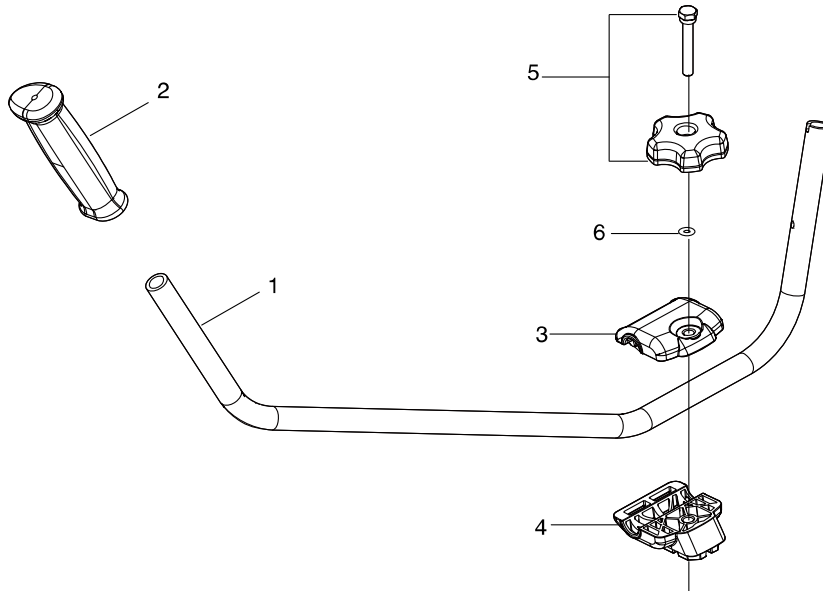

SRM-420ES/U 11 HANDLE

KEY	LV	PART NUMBER	Q'TY	DESCRIPTION	REMARKS
1		C400-001320	1	HANDLE, FRONT	
2		C403-000031	1	GRIP,HANDLE	
3		C423-000910	1	FIXTURE, HANDLE	
4		C423-000920	1	FIXTURE, HANDLE	
5		V299-000110	1	KNOB,FASTENER	
6		175049-03920	1	WASHER