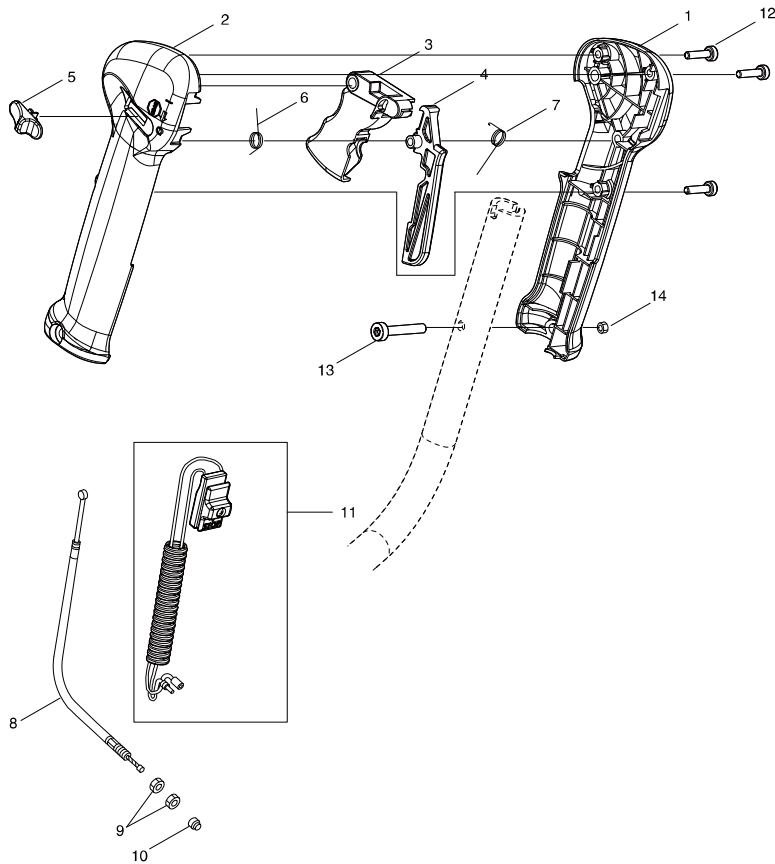

SRM-420ES/U 12 THROTTLE

KEY	LV	PART NUMBER	Q'TY	DESCRIPTION	REMARKS
1		C412-000140	1	GRIP, HANDLE	
2		C412-000130	1	GRIP, HANDLE	
3		C450-000270	1	CONTROL, THROTTLE	
4		C460-000111	1	LOCKOUT, THROTTLE	
5		C463-000020	1	KNOB, LATCH	
6		V452-000360	1	SPRING, TORSION	
7		V452-000350	1	SPRING, TORSION	
8		V430-004240	1	CABLE, BOWDEN	
9		900502-00006	2	NUT 6 (3N)	
10		V494-000080	1	CAP	
11		P021-041470	1	SWITCH, ON OFF ASY	
12		V804-000010	3	BOLT, TORX 4	
13		V805-000050	1	BOLT, TORX 5	
14		900500-00005	1	NUT 5