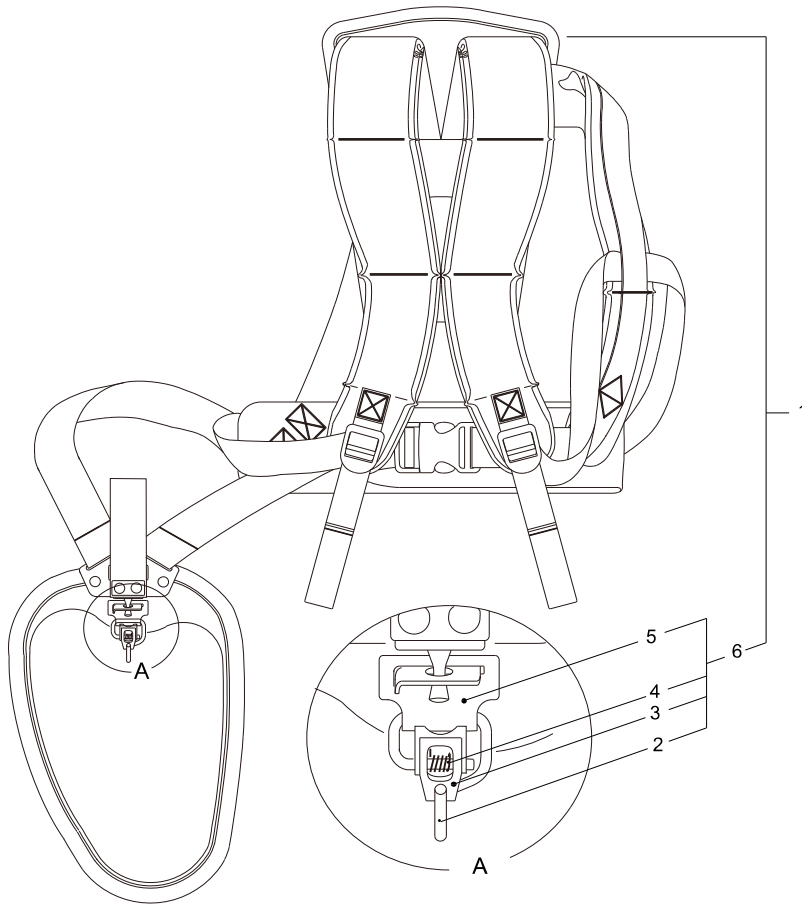

SRM-420ES/U 15 HARNESS

KEY	LV	PART NUMBER	Q'TY	DESCRIPTION	REMARKS
1		C062-000510	1	HARNESS, SHOULDER	
6	+	P021-041300	1	HOOK ASSY	
2	++	C649-000350	1	HOOK	
3	++	C661-000120	1	LEVER, RELEASE	
4	++	V452-001480	1	SPRING, TORSION	
5	++	C664-000000	1	FIXTURE, RELEASE