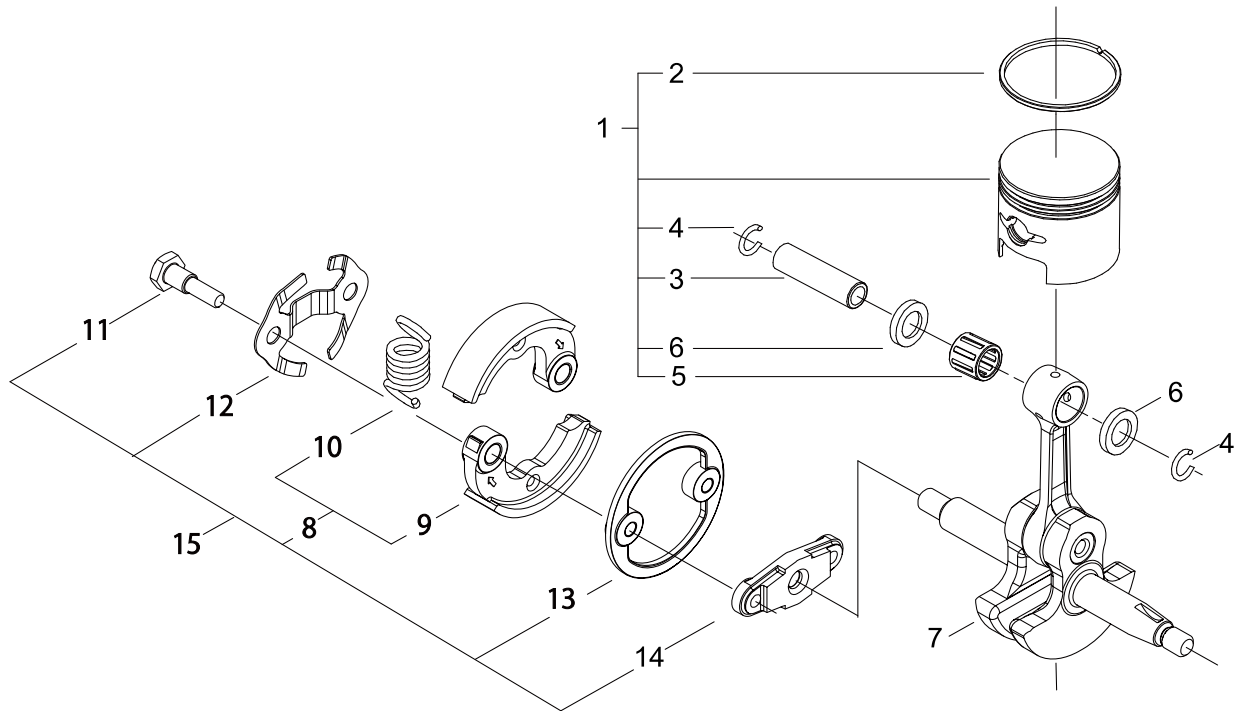

# SRM-420ES/U 2 CRANKCASE, FANCOVER

KEY	LV	PART NUMBER	Q'TY	DESCRIPTION	REMARKS
1		P021-041380	1	CRANKCASE SET	
3	+	100215-03930	4	PIN, DOWEL	
4	+	130113-12330	1	CONNECTER	
6	+	V505-000020	1	SEAL,OIL 12	
7	+	V102-000250	1	GASKET,CRANKCASE	
8	+	100213-05530	1	OILSEAL	
9	+	900888-36201	2	BEARING, BALL 6201	
5		V805-000290	4	BOLT, TORX 5	
11		900701-00012	1	CIRCLIP 12	
13		A556-001540	1	DRUM, CLUTCH	
14		900702-00028	1	CIRCLIP 28	
15		94018-46001	2	BEARING, BALL	
16		A570-000290	1	CASE,CLUTCH	
17		V805-000170	4	BOLT, TORX 5	
24		A160-002620	1	COVER,CYLINDER	
25		V835-000000	1	BOLT, TORX 5	
26		A160-002630	1	COVER,CYLINDER	
27		V835-000000	2	BOLT, TORX 5	
28		X547-002290	1	LABEL,ECHO	
29		X505-002310	1	LABEL,CAUTION	
30		V423-000090	2	HOLDER,CUSHION	
31		131920-61830	4	CUSHION, FUEL TANK	
32		A393-000300	1	BRACKET,FUEL TANK	
33		A320-000970	1	COVER,MUFFLER	
34		V541-000540	1	SEAL	
35		V805-000260	2	BOLT, TORX 5	

# SRM-420ES/U 2 CRANKCASE, FANCOVER

KEY	LV	PART NUMBER	Q'TY	DESCRIPTION	REMARKS
36		V805-000150	2	BOLT, TORX 5	
37		A209-000740	1	PLATE, INSULATOR	
38		V485-002570	1	LEAD	
39		156114-07320	1	GROMMET	
40		V475-007610	1	TUBE	
41		V471-004040	1	PIPE	
42		V835-000000	2	BOLT, TORX 5	
43		159116-21231	1	CLAMP	
44		156110-04920	1	BUSHING	
45		V805-000130	1	BOLT, TORX 5	
46		V805-000160	1	BOLT, TORX 5	

# SRM-420ES/U 3 CRANKSHAFT, PISTON

KEY	LV	PART NUMBER	Q'TY	DESCRIPTION	REMARKS
1		P021-041390	1	PISTON KIT	
2	+	A101-000160	2	RING, PISTON	
3	+	V608-000000	1	PIN,ENG 10	
4	+	V580-000010	2	RING,END	
5	+	100012-19830	1	BEARING, NEEDLE	
6	+	100014-17330	2	SPACER, PISTON PIN	
7		A011-001230	1	CRANKSHAFT,ASY	
15		P021-041140	1	CLUTCH ASY	
8	+	P021-041130	1	CLUTCH SHOE SET	
9	++	A553-000170	2	ARM, CLUTCH	
10	++	A566-000230	1	SPRING, CLUTCH	
11	+	A557-000190	2	SHAFT, CLUTCH	
12	+	V453-000230	1	SPRING,FLAT	
13	+	V376-001980	1	SPACER	
14	+	A552-000390	1	HUB, CLUTCH	