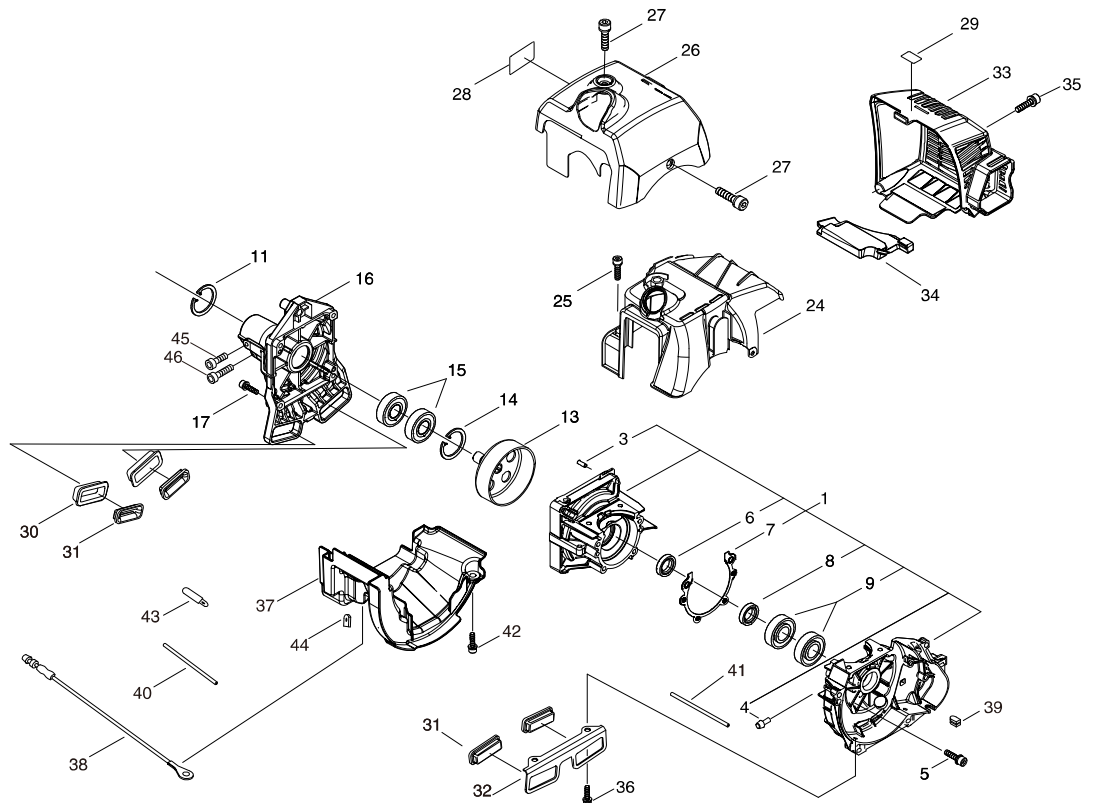

# SRM-420ES/U 2 CRANKCASE, FANCOVER

KEY	LV	PART NUMBER	Q'TY	DESCRIPTION	REMARKS
1		P021-041380	1	CRANKCASE SET	
3	+	100215-03930	4	PIN, DOWEL	
4	+	130113-12330	1	CONNECTER	
6	+	V505-000020	1	SEAL,OIL 12	
7	+	V102-000250	1	GASKET,CRANKCASE	
8	+	100213-05530	1	OILSEAL	
9	+	900888-36201	2	BEARING, BALL 6201	
5		V805-000290	4	BOLT, TORX 5	
11		900701-00012	1	CIRCLIP 12	
13		A556-001540	1	DRUM, CLUTCH	
14		900702-00028	1	CIRCLIP 28	
15		94018-46001	2	BEARING, BALL	
16		A570-000290	1	CASE,CLUTCH	
17		V805-000170	4	BOLT, TORX 5	
24		A160-002620	1	COVER,CYLINDER	
25		V835-000000	1	BOLT, TORX 5	
26		A160-002630	1	COVER,CYLINDER	
27		V835-000000	2	BOLT, TORX 5	
28		X547-002290	1	LABEL,ECHO	
29		X505-002310	1	LABEL,CAUTION	
30		V423-000090	2	HOLDER,CUSHION	
31		131920-61830	4	CUSHION, FUEL TANK	
32		A393-000300	1	BRACKET,FUEL TANK	
33		A320-000970	1	COVER,MUFFLER	
34		V541-000540	1	SEAL	
35		V805-000260	2	BOLT, TORX 5	

# SRM-420ES/U 2 CRANKCASE, FANCOVER

KEY	LV	PART NUMBER	Q'TY	DESCRIPTION	REMARKS
36		V805-000150	2	BOLT, TORX 5	
37		A209-000740	1	PLATE, INSULATOR	
38		V485-002570	1	LEAD	
39		156114-07320	1	GROMMET	
40		V475-007610	1	TUBE	
41		V471-004040	1	PIPE	
42		V835-000000	2	BOLT, TORX 5	
43		159116-21231	1	CLAMP	
44		156110-04920	1	BUSHING	
45		V805-000130	1	BOLT, TORX 5	
46		V805-000160	1	BOLT, TORX 5	

# SRM-420ES/U 3 CRANKSHAFT, PISTON

KEY	LV	PART NUMBER	Q'TY	DESCRIPTION	REMARKS
1		P021-041390	1	PISTON KIT	
2	+	A101-000160	2	RING, PISTON	
3	+	V608-000000	1	PIN,ENG 10	
4	+	V580-000010	2	RING,END	
5	+	100012-19830	1	BEARING, NEEDLE	
6	+	100014-17330	2	SPACER, PISTON PIN	
7		A011-001230	1	CRANKSHAFT,ASY	
15		P021-041140	1	CLUTCH ASY	
8	+	P021-041130	1	CLUTCH SHOE SET	
9	++	A553-000170	2	ARM, CLUTCH	
10	++	A566-000230	1	SPRING, CLUTCH	
11	+	A557-000190	2	SHAFT, CLUTCH	
12	+	V453-000230	1	SPRING,FLAT	
13	+	V376-001980	1	SPACER	
14	+	A552-000390	1	HUB, CLUTCH	