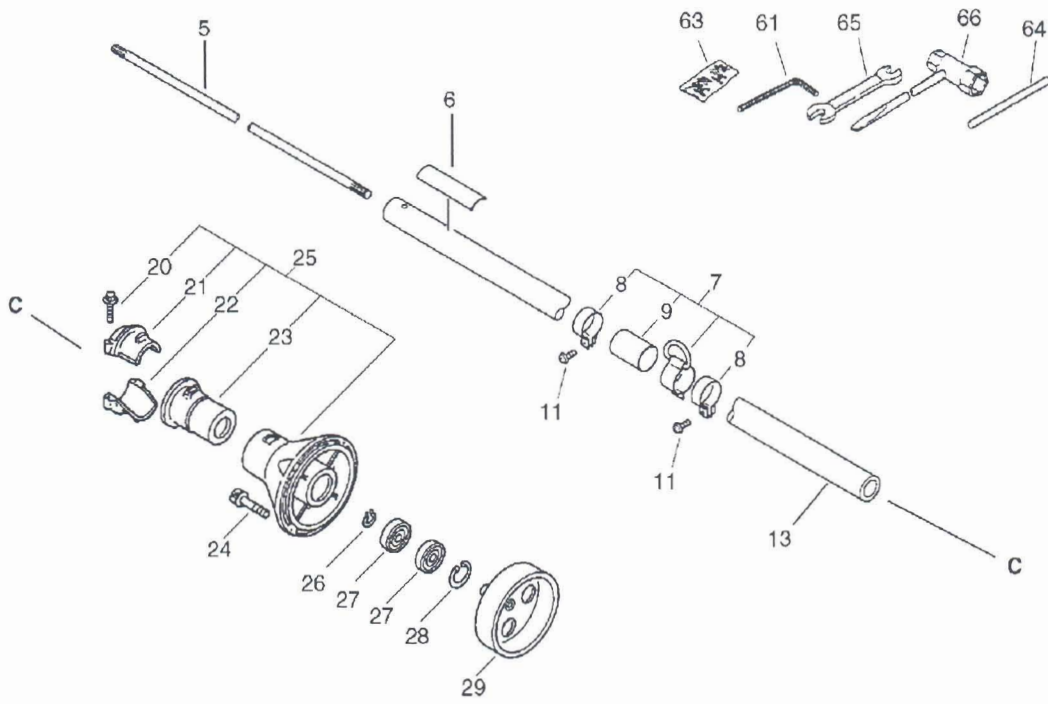

SRM-4600
Drive Shaft, Tools

No.7

SRM-4600
Drive Shaft, Tools

Key	Lv	Part no.	Part description	Quantity
5		610011-06230	SHAFT, DRIVE	1
6		890617-46830	LABEL, CAUTION	1
6		890617-43130	LABEL, CAUTION	1
7		301200-06230	HOOK ASS'Y	1
8	+	301207-05630	HOOK	2
9	+	301224-06230	GUIDE	1
11	+	900242-05014	SCREW 5*14	2
13		610206-43130	HOUSING ASSY, D.SHFT	1
20		900142-05025	BOLT 5*25 (W/W,SW)	2
21		610922-40430	HOLDER	1
22		610923-40430	HOLDER	1
23		610910-40430	CUSHION	1
24		900162-05020	BOLT, H.S. 5*20	4
25		610205-43130	FLANGE (BS)	1
25		610203-43130	FLANGE, ASY	1
20	+	900142-05025	BOLT 5*25 (W/W,SW)	2
21	+	610922-43130	HOLDER, MAIN PIPE	1
22	+	610922-55630	HOLDER, PIPE	1
23	+	610910-51830	CUSHION	1
26		900701-00012	CIRCLIP 12	1
27		900807-06001	BEARING, BALL 6001	2
28		900702-00028	CIRCLIP 28	1
29		175005-43130	DRUM, CLUTCH	1
61		895610-00130	L-WRENCH (4MM)	1
63		898502-01130	PIN 2*22 (W/POUCH)	1
64		897518-01131	LOCKING TOOL	1
65		895112-00330	SPANNER 8*10	1
66		895410-08030	WRENCH, W/S. DRIVER	1
66		X602-000020	TOOL, WRENCH	1