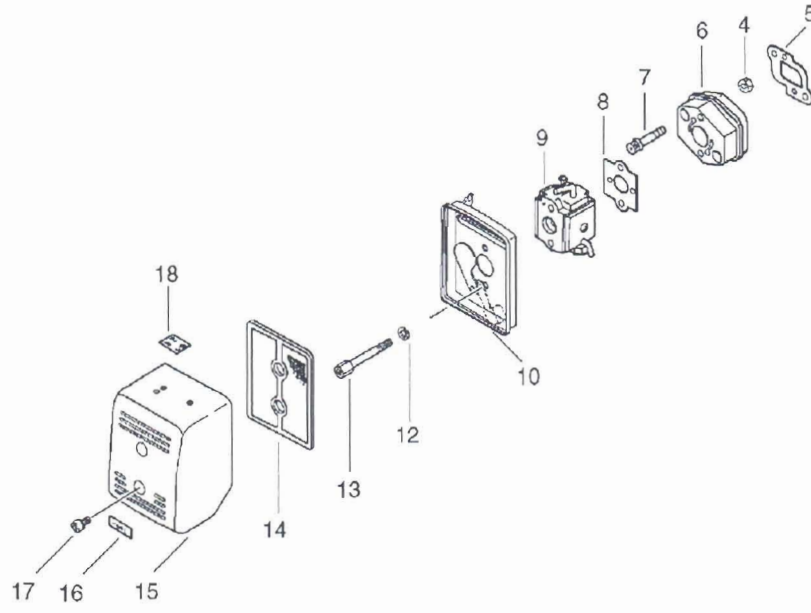

SRM-4600
Air Cleaner

No.4

SRM-4600
Air Cleaner

Key	Lv	Part no.	Part description	Quantity
4		900500-00005	NUT 5	2
5		130016-42231	GASKET, INTAKE	1
6		130017-43130	INSULATOR	1
7		900162-05025	BOLT, H.S. 5*25	2
8		130016-06231	GASKET	1
8		130016-06232	GASKET, INTAKE	1
9		123000-47532	CARBURETOR ASSY	1
10		130307-47531	CASE, AIR CLEANER	1
10		130307-47532	CASE, AIR CLEANER	1
10		130307-47533	CASE, AIR CLEANER	1
12		900605-00005	WASHER, SPRING 5	2
13		130021-47530	BOLT, 5	2
13		130021-51530	BOLT, 5	2
14		130310-06230	FILTER, AIR	1
15		130313-06230	COVER, AIR CLEANER	1
16		890121-21430	LABEL, CHOKE	1
17		900238-04008	SCREW 4*8	2
18		890169-47530	LABEL, ADJUSTING	1