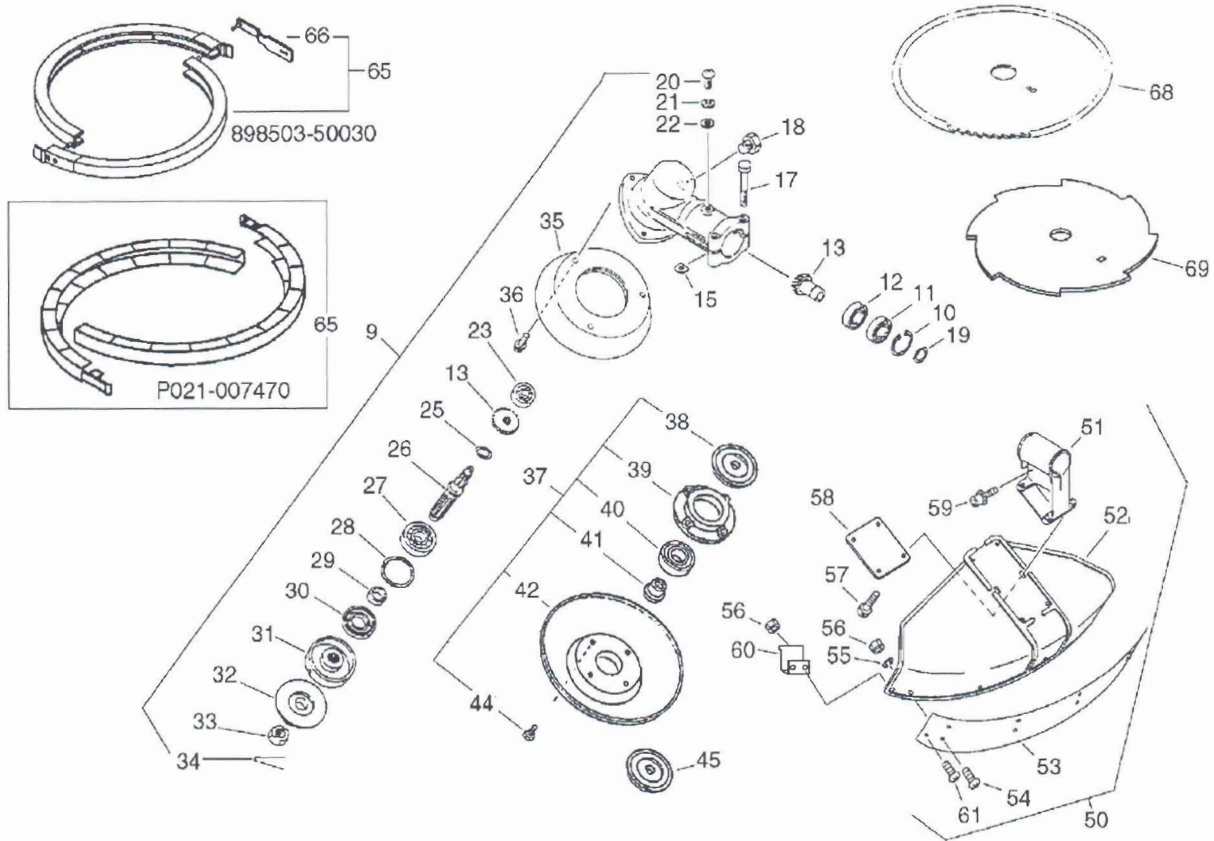

SRM-4600
Gear Case, Shield, Blade

No.9

SRM-4600

Gear Case, Shield, Blade

Key	Lv	Part no.	Part description	Quantity
9		610400-40430	HOUSING ASSY, GEAR	1
9		610400-40431	CASE ASY, GEAR	1
9		610400-40433	CASE ASY, GEAR	1
10	+	900702-00028	CIRCLIP 28	1
11	+	900807-06001	BEARING, BALL 6001	1
12	+	900800-06001	BEARING, BALL 6001	1
13	+	610300-40430	GEAR SET	1
15	+	610239-04130	WASHER, SHIM	2
17	+	900142-05030	BOLT 5*30 (W/W,SW)	2
18	+	610434-50030	BOLT 8* 6	1
18	+	610434-50031	BOLT 8* 8	1
19	+	900701-00012	CIRCLIP 12	1
20	+	900220-05010	SCREW 5*10	1
21	+	900605-00005	WASHER, SPRING 5	1
22	+	900600-00005	WASHER 5	1
23	+	900800-36000	BEARING, BALL 6000	1
25	+	900706-00012	CIRCLIP 12	1
26	+	610310-07130	SHAFT, P.T.O.	1
27	+	900810-06201	BEARING, BALL 6201	1
28	+	900702-00032	CIRCLIP 32	1
29	+	610315-07130	SPACER	1
30	+	610413-07130	OILSEAL	1
31	+	610313-07130	PLATE, ADAPTER (U)	1
31	+	610313-07131	PLATE, ADAPTER (U)	1
31	+	610313-07132	PLATE, ADAPTER (U)	1
32	+	610314-07130	PLATE, ADAPTER (L)	1
33	+	900511-00010	NUT 10 (L-H)	1
34	+	900300-20022	PIN, SPLIT 2*22	1
35	+	610443-21232	PLATE, GUARD	1
35	+	C536-000030	COVER,GEAR CASE	1
36	+	900238-05020	SCREW 5*20	3
37		699200-07131	CUP ASSY, FREE	1
38	+	610333-07130	PLATE, ADAPTER (L)	1
39	+	699226-05430	HOLDER, BEARING	1
40	+	900814-06202	BEARING, BALL 6202	1
41	+	699227-04630	NUT	1

SRM-4600

Gear Case, Shield, Blade

Key	Lv	Part no.	Part description	Quantity
42	+	699228-08930	PLATE, COVER	1
44	+	900141-05012	BOLT 5*12	4
45		610336-07131	PLATE, ADAPTER (L)	1
50		699001-50430	SHIELD ASSY	1