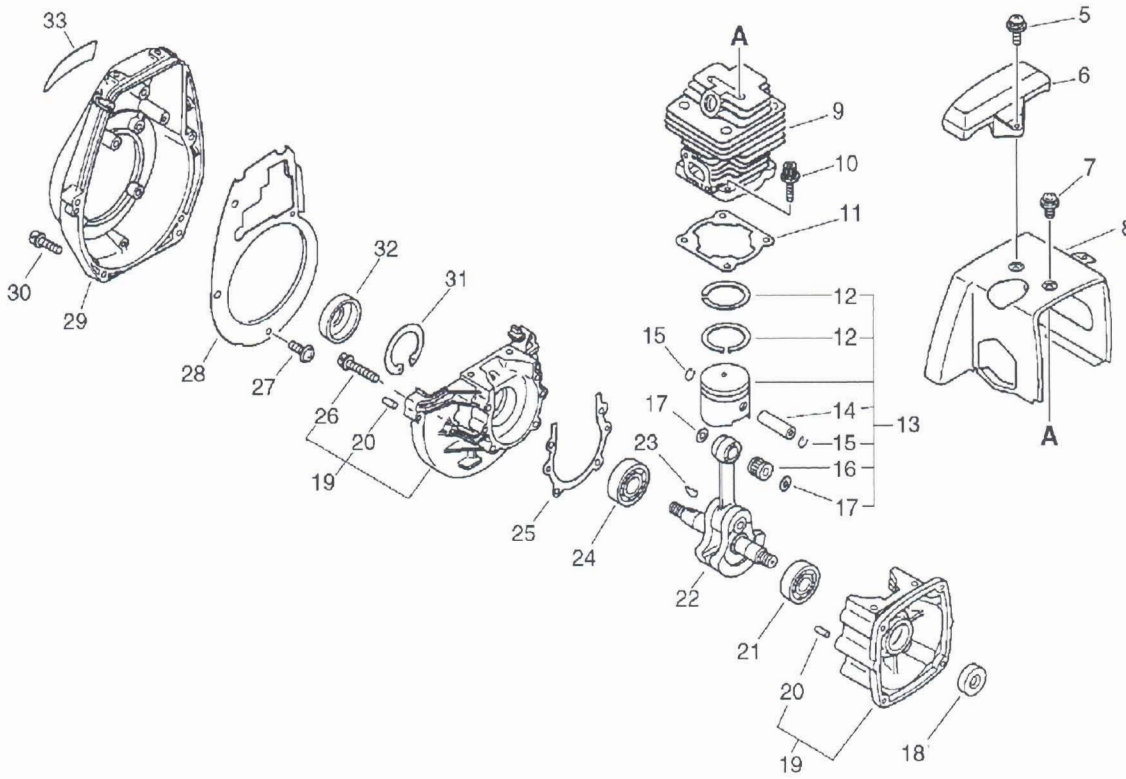

SRM-4600
Cylinder, Crankcase, Piston, Fan Cover

No.1

SRM-4600

Cylinder, Crankcase, Piston, Fan Cover

Key	Lv	Part no.	Part description	Quantity
5		900238-05014	SCREW 5*14	3
6		159905-43130	GUARD, TOP	1
7		900238-05010	SCREW 5*10	1
8		101514-42230	COVER, CYLINDER (BS)	1
9		101011-47530	CYLINDER	1
10		900162-05020	BOLT, H.S. 5*20	4
11		101010-42231	GASKET, CYL. BASE	1
13		100000-43230	PISTON KIT	1
13		100000-43231	PISTON KIT	1
12	+	100011-43230	RING, PISTON	2
14	+	100013-00410	PIN, PISTON	1
15	+	100015-00120	CIRCLIP, PISTON PIN	2
16	+	100012-27930	BEARING, NEEDLE	1
16	+	100012-12331	BEARING, NEEDLE	1
17	+	100014-17330	SPACER, PISTON PIN	2
17	+	V307-000050	WASHER, CIRCULAR 10	2
18		100212-27930	OILSEAL	1
19		100200-42230	CRANKCASE SET	1
20	+	100215-02830	PIN, DOWEL	4
26	+	900162-05030	BOLT, H.S. 5*30	4
21		900810-36201	BEARING, BALL 6201	1
21		94035-36201	BEARING BALL	1
22		100100-43130	CRANKSHAFT ASSY	1
23		100142-12330	KEY, WOODRUFF	1
24		900810-36202	BEARING, BALL 6202	1
25		100242-42230	GASKET, CRANKCASE	1
27		900238-04010	SCREW 4*10	4
28		101534-42230	PLATE, GUIDE	1
29		101511-42230	COVER, FAN (BS)	1
30		900162-05025	BOLT, H.S. 5*25	4
31		900702-00035	CIRCLIP 35	1
32		100213-02830	OILSEAL	1
33		890112-43230	LABEL, MODEL	1

SRM-4600
Starter

No.2

SRM-4600
Starter

Key	Lv	Part no.	Part description	Quantity
5		177202-41030	PAWL ASSY, STARTER	1
6	+	900700-00004	E-RING 4	1
8	+	177234-40630	SPRING, RETURN	1
9	+	177218-40630	PAWL, STARTER	1
10		900502-00008	NUT 8 (3N)	1
11		177200-43130	STARTER ASSY (BS)	1
11		A051-000170	STARTER,RECOIL	1
12	+	177236-40630	SCREW	1
13	+	177214-41030	WASHER	1
14	+	177215-43130	DRUM, STARTER	1
15	+	177220-40630	SPRING, REWIND	1
17	+	177226-01110	ROPE, STARTER	1
18	+	177227-05530	GUIDE, ROPE	1
18	+	177227-42030	GUIDE, ROPE	1
19	+	177228-11120	GRIP, STARTER	1
20		900162-04020	BOLT, H.S. 4*20	4
21		890118-49330	LABEL, ECHO	1