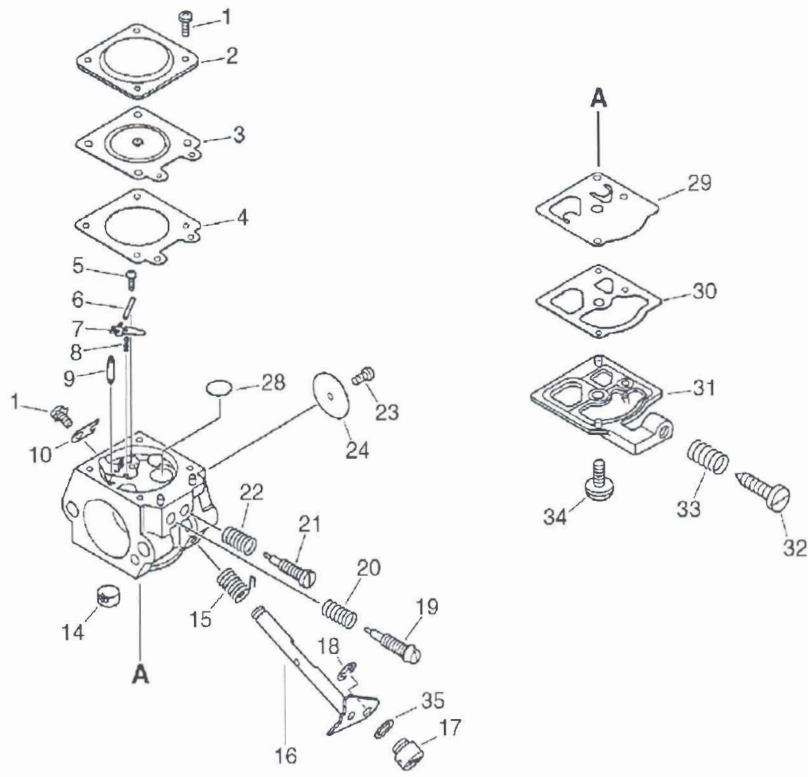

SRM-4600
Carburetor

No.6

SRM-4600
Carburetor

Key	Lv	Part no.	Part description	Quantity
		123000-47532	CARBURETOR ASSY	1
1	+	123130-02960	SCREW	5
2	+	123142-03930	COVER, M. DIAPHRAGM	1
3	+	123141-03930	DIAPHRAGM, METERING	1
4	+	123140-03930	GASKET, M. DIAPHRAGM	1
5	+	123139-03930	SCREW, M. LEVER PIN	1
6	+	123138-03930	PIN, METERING LEVER	1
7	+	123123-03930	LEVER, METERING	1
8	+	123122-47530	SPRING, METER. LEVER	1
9	+	123137-04260	VALVE, INLET NEEDLE	1
10	+	123127-03930	CLIP, THROTTLE SHAFT	1
14	+	123126-10631	SCREEN, INLET	1
15	+	123113-47530	SPRING, THR. RTN.	1
16	+	123117-05020	SHAFT, THROTTLE	1
17	+	123172-26030	SWIVEL	1
18	+	123173-07930	CLIP	1
19	+	123120-47530	NEEDLE, HIGH SPEED	1
20	+	123119-22130	SPRING, NEEDLE	1
21	+	123118-40430	NEEDLE, IDLE	1
22	+	123121-22130	SPRING, NEEDLE	1
23	+	123114-03930	SCREW	1
23	+	123114-38830	SCREW	1
24	+	123116-10530	VALVE, THROTTLE	1
28	+	123146-10631	PLUG, WELCH	1
29	+	123112-15030	DIAPHRAGM, FUEL PUMP	1
30	+	123125-15030	GASKET, FUEL PUMP	1
31	+	123124-24430	COVER, FUEL PUMP	1
32	+	123134-04260	SCREW, IDLE ADJUST	1
33	+	123133-06320	SPRING, IDLE ADJUST	1
34	+	123110-03930	SCREW, PUMP COVER	1
35	+	123149-26030	WASHER	1