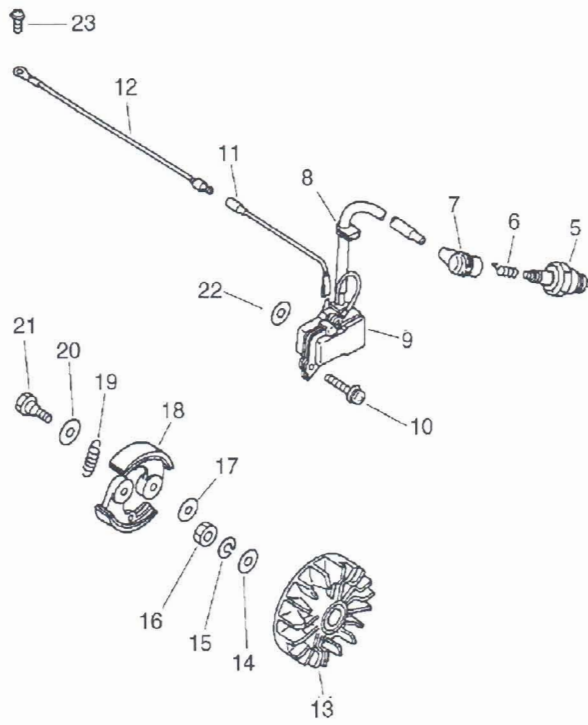

SRM-4600
Starter

No.2

SRM-4600
Starter

Key	Lv	Part no.	Part description	Quantity
5		177202-41030	PAWL ASSY, STARTER	1
6	+	900700-00004	E-RING 4	1
8	+	177234-40630	SPRING, RETURN	1
9	+	177218-40630	PAWL, STARTER	1
10		900502-00008	NUT 8 (3N)	1
11		177200-43130	STARTER ASSY (BS)	1
11		A051-000170	STARTER,RECOIL	1
12	+	177236-40630	SCREW	1
13	+	177214-41030	WASHER	1
14	+	177215-43130	DRUM, STARTER	1
15	+	177220-40630	SPRING, REWIND	1
17	+	177226-01110	ROPE, STARTER	1
18	+	177227-05530	GUIDE, ROPE	1
18	+	177227-42030	GUIDE, ROPE	1
19	+	177228-11120	GRIP, STARTER	1
20		900162-04020	BOLT, H.S. 4*20	4
21		890118-49330	LABEL, ECHO	1

SRM-4600
Magneto, Clutch

No.3

SRM-4600
Magneto, Clutch

Key	Lv	Part no.	Part description	Quantity
5		159017-10230	PLUG, SPARK (RCJ-7Y)	1
6		159011-03432	COIL, SPARK PLUG	1
7		159012-03433	CAP, SPARK PLUG	1
8		156112-40630	GROMMET	1
9		156626-42230	COIL, IGNITION	1
9		156601-12920	COIL,IGNITION	1
10		900238-05020	SCREW 5*20	2
11		162021-42230	LEAD	1
12		156635-43130	LEAD, GROUND	1
13		156801-42230	FLYWHEEL	1
14		900600-00010	WASHER 10	1
15		900605-00010	WASHER, SPRING 10	1
16		900503-00010	NUT 10 (3N *1.25)	1
17		175049-03920	WASHER	2
18		175009-42231	SHOE, CLUTCH	2
19		175018-42230	SPRING, CLUTCH	1
20		175048-03920	WASHER	2
21		175046-06230	BOLT, CLUTCH	2
22		900600-00006	WASHER 6	2
23		900238-05010	SCREW 5*10	1