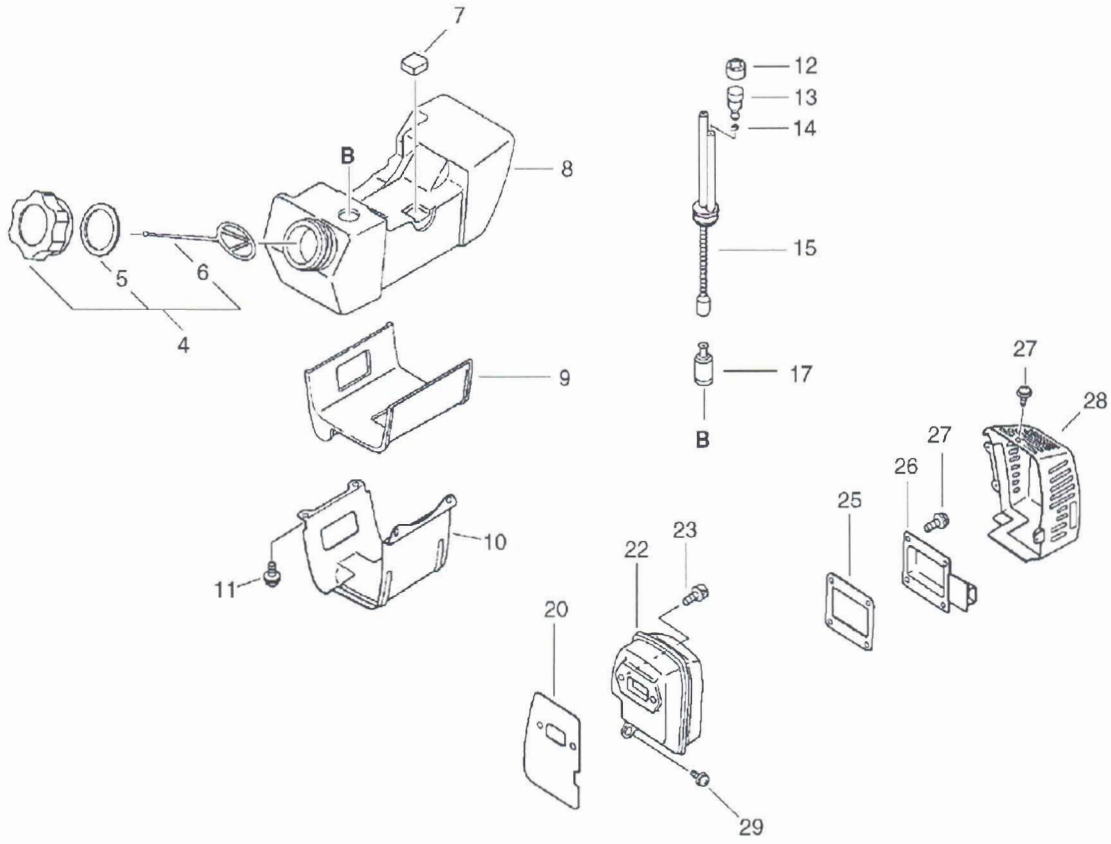

SRM-4600
Muffler, Fuel Tank

No.5

SRM-4600

Muffler, Fuel Tank

Key	Lv	Part no.	Part description	Quantity
4		131004-46730	CAP ASSY, FUEL TANK	1
4		131004-08960	CAP ASSY, FUEL	1
5	+	131016-40930	GASKET, FUEL CAP	1
5	+	131016-55830	GASKET, FUEL CAP	1
6	+	131051-52430	CONNECTOR, CAP	1
7		131923-11120	CUSHION	3
8		131010-43130	TANK, FUEL	1
8		131010-46930	TANK, FUEL	1
8		131010-46931	TANK, FUEL	1
9		131924-43130	CUSHION	1
10		131910-43130	BRACKET, FUELTANK(BL)	1
11		900238-05014	SCREW 5*14	2
12		131328-40630	COVER, VENT	1
13		131300-49930	VALVE, CHECK	1
13		131300-56430	VALVE, CHECK	1
14		132013-26630	CLIP	1
15		132010-43130	PIPE, FUEL (INNER)	1
17		131205-19830	STRAINER, FUEL	1
20		145510-42231	GASKET, MUFFLER	1
22		145610-47530	MUFFLER	1
23		900162-05020	BOLT, H.S. 5*20	2
25		145866-43131	GASKET, MUFFLER LID	1
26		145867-47530	LID, MUFFLER	1
27		900238-04010	SCREW 4*10	7
28		145871-43130	COVER, MUFFLER	1
29		900238-05014	SCREW 5*14	1