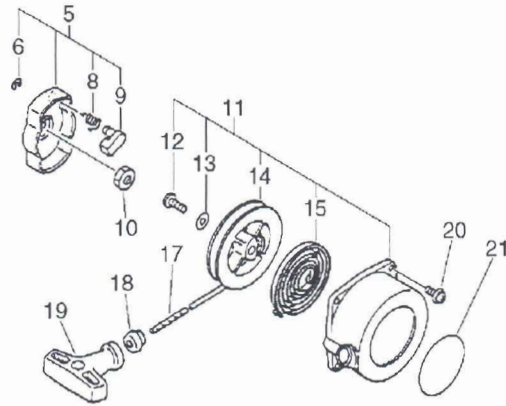

SRM-4600
Cylinder, Crankcase, Piston, Fan Cover

No.1

SRM-4600

Cylinder, Crankcase, Piston, Fan Cover

Key	Lv	Part no.	Part description	Quantity
5		900238-05014	SCREW 5*14	3
6		159905-43130	GUARD, TOP	1
7		900238-05010	SCREW 5*10	1
8		101514-42230	COVER, CYLINDER (BS)	1
9		101011-47530	CYLINDER	1
10		900162-05020	BOLT, H.S. 5*20	4
11		101010-42231	GASKET, CYL. BASE	1
13		100000-43230	PISTON KIT	1
13		100000-43231	PISTON KIT	1
12	+	100011-43230	RING, PISTON	2
14	+	100013-00410	PIN, PISTON	1
15	+	100015-00120	CIRCLIP, PISTON PIN	2
16	+	100012-27930	BEARING, NEEDLE	1
16	+	100012-12331	BEARING, NEEDLE	1
17	+	100014-17330	SPACER, PISTON PIN	2
17	+	V307-000050	WASHER, CIRCULAR 10	2
18		100212-27930	OILSEAL	1
19		100200-42230	CRANKCASE SET	1
20	+	100215-02830	PIN, DOWEL	4
26	+	900162-05030	BOLT, H.S. 5*30	4
21		900810-36201	BEARING, BALL 6201	1
21		94035-36201	BEARING BALL	1
22		100100-43130	CRANKSHAFT ASSY	1
23		100142-12330	KEY, WOODRUFF	1
24		900810-36202	BEARING, BALL 6202	1
25		100242-42230	GASKET, CRANKCASE	1
27		900238-04010	SCREW 4*10	4
28		101534-42230	PLATE, GUIDE	1
29		101511-42230	COVER, FAN (BS)	1
30		900162-05025	BOLT, H.S. 5*25	4
31		900702-00035	CIRCLIP 35	1
32		100213-02830	OILSEAL	1
33		890112-43230	LABEL, MODEL	1

SRM-4600
Starter

No.2

SRM-4600
Starter

Key	Lv	Part no.	Part description	Quantity
5		177202-41030	PAWL ASSY, STARTER	1
6	+	900700-00004	E-RING 4	1
8	+	177234-40630	SPRING, RETURN	1
9	+	177218-40630	PAWL, STARTER	1
10		900502-00008	NUT 8 (3N)	1
11		177200-43130	STARTER ASSY (BS)	1
11		A051-000170	STARTER,RECOIL	1
12	+	177236-40630	SCREW	1
13	+	177214-41030	WASHER	1
14	+	177215-43130	DRUM, STARTER	1
15	+	177220-40630	SPRING, REWIND	1
17	+	177226-01110	ROPE, STARTER	1
18	+	177227-05530	GUIDE, ROPE	1
18	+	177227-42030	GUIDE, ROPE	1
19	+	177228-11120	GRIP, STARTER	1
20		900162-04020	BOLT, H.S. 4*20	4
21		890118-49330	LABEL, ECHO	1