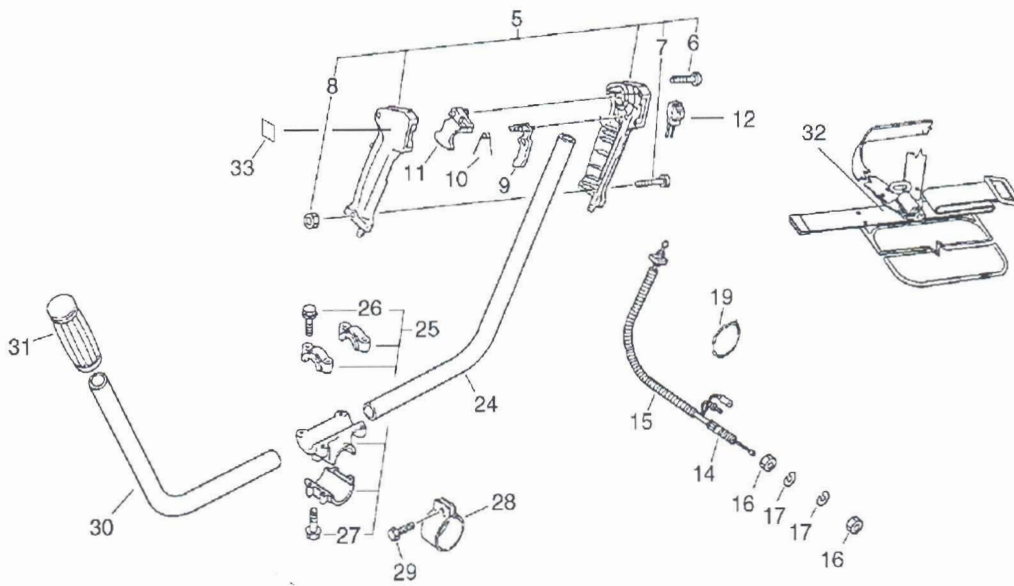

SRM-4600
Drive Shaft, Tools

No.7

SRM-4600
Drive Shaft, Tools

Key	Lv	Part no.	Part description	Quantity
5		610011-06230	SHAFT, DRIVE	1
6		890617-46830	LABEL, CAUTION	1
6		890617-43130	LABEL, CAUTION	1
7		301200-06230	HOOK ASS'Y	1
8	+	301207-05630	HOOK	2
9	+	301224-06230	GUIDE	1
11	+	900242-05014	SCREW 5*14	2
13		610206-43130	HOUSING ASSY, D.SHFT	1
20		900142-05025	BOLT 5*25 (W/W,SW)	2
21		610922-40430	HOLDER	1
22		610923-40430	HOLDER	1
23		610910-40430	CUSHION	1
24		900162-05020	BOLT, H.S. 5*20	4
25		610205-43130	FLANGE (BS)	1
25		610203-43130	FLANGE, ASY	1
20	+	900142-05025	BOLT 5*25 (W/W,SW)	2
21	+	610922-43130	HOLDER, MAIN PIPE	1
22	+	610922-55630	HOLDER, PIPE	1
23	+	610910-51830	CUSHION	1
26		900701-00012	CIRCLIP 12	1
27		900807-06001	BEARING, BALL 6001	2
28		900702-00028	CIRCLIP 28	1
29		175005-43130	DRUM, CLUTCH	1
61		895610-00130	L-WRENCH (4MM)	1
63		898502-01130	PIN 2*22 (W/POUCH)	1
64		897518-01131	LOCKING TOOL	1
65		895112-00330	SPANNER 8*10	1
66		895410-08030	WRENCH, W/S. DRIVER	1
66		X602-000020	TOOL, WRENCH	1

SRM-4600

Handle

No.8

SRM-4600
Handle

Key	Lv	Part no.	Part description	Quantity
5		351102-47530	GRIP ASSY, F-HANDLE	1
6	+	900246-03025	SCREW 3*25	4
7	+	900220-05030	SCREW 5*30	1
8	+	900500-00005	NUT 5	1
9		178012-05960	LOCKOUT, THROTTLE	1
10		178013-35631	SPRING, THR. LOCK	1
11		178010-05960	CONTROL, THROTTLE	1
12		163401-43130	SWITCH, IGNITION	1
14		178001-43230	WIRE, THROTTLE	1
15		178127-43230	TUBE	1
16		900502-00006	NUT 6 (3N)	2
17		900605-00006	WASHER, SPRING 6	2
19		178121-43230	BAND	2
24		351110-43230	HANDLE, FRONT	1
25		351301-43230	BRACKET ASSY HNDL(BS	1
26	+	900142-05025	BOLT 5*25 (W/W,SW)	4
27	+	900142-05030	BOLT 5*30 (W/W,SW)	4
28		351642-08130	BAND	1
29		900100-06014	BOLT 6*14	1
30		351610-08130	HANDLE, FRONT	1
31		351311-02330	GRIP, HANDLE	1
32		301300-24830	HARNESS ASSY	1
32		301300-24831	HARNESS ASSY	1
32		301001-52130	HARNESS, SHOULDER	1
33		890157-39130	LABEL, SWITCH	1