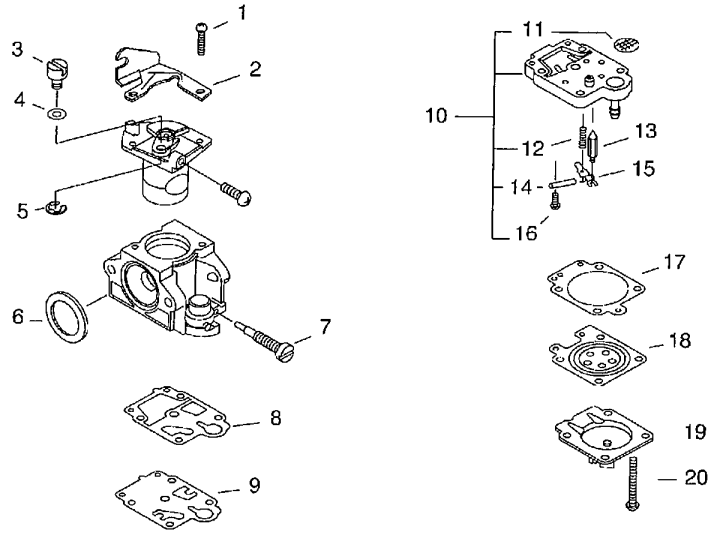

Gear Case

Gear Case

Key	Lv	Part no.	Part description	Quantity
1		P021-012591	CASE,GEAR	1
2	+	610320-52130	NUT 10	1
3	+	699229-56830	PLATE, COVER	1
4	+	610314-52130	PLATE, ADAPTER (L)	1
5	+	900720-00012	O-RING 12	1
6	+	610313-52932	FIXTURE, BLADE	1
7	++	610352-56830	PLATE, CUP	1
8	++	610313-52132	FIXTURE, BLADE	1
9	+	900702-00032	CIRCLIP 32	1
10	+	610444-56830	WASHER	1
11	+	900812-06201	BEARING, BALL 6201	1
12	+	610310-56931	SHAFT, P.T.O.	1
13	+	610300-56930	GEAR SET	1
14	+	900810-00629	BEARING, BALL 629	1
15	+	610473-52131	SPRING	1
16	+	900603-50008	WASHER	1
17	+	610434-50031	BOLT 8* 8	1
18	+	900242-05010	SCREW 5*10	1
19	+	91118-06030	BOLT	1
20	+	900800-06001	BEARING, BALL 6001	1
21	+	900803-06001	BEARING, BALL 6001	1
22	+	900702-00028	CIRCLIP 28	1
23	+	900701-00012	CIRCLIP 12	1

Cutter

Cutter

Key	Lv	Part no.	Part description	Quantity
1		P021-014320	SAW,BUSH CUTTER	1
2		X495-000280	SCABBARD,BLADE	1

Carburettor

Carburettor

Key	Lv	Part no.	Part description	Quantity
		A021-001860	CARBURETOR,DIAPHRAGM	1
1	+	123114-40630	SCREW	2
2	+	P003-000180	BRACKET CABLE	1
3	+	123172-45130	SWIVEL	1
4	+	123149-54230	WASHER	1
5	+	123173-07930	CLIP	1
6	+	123143-12110	RING, PACKING	1
7	+	P003-001130	NEEDLE, HIGH SPEED	1
8	+	P003-000100	GASKET, PUMP	1
9	+	123112-40630	DIAPHRAGM, PUMP	1
10	+	P003-001490	BODY ASSEMBLY, PUMP	1
11	++	123126-10631	SCREEN, INLET	1
12	++	123122-05560	SPRING, METER. LEVER	1
13	++	123137-19830	VALVE, INLET NEEDLE	1
14	++	123138-03930	PIN, METERING LEVER	1
15	++	123123-03930	LEVER, METERING	1
16	++	123139-05560	SCREW, M. LEVER PIN	1
17	+	123140-27230	GASKET,M. DIAPHRAGM	1
18	+	P003-001850	DIAPHRAGM, METERING	1
19	+	P003-001500	COVER, PRIMER PUMP	1
20	+	123144-44330	SCREW	4