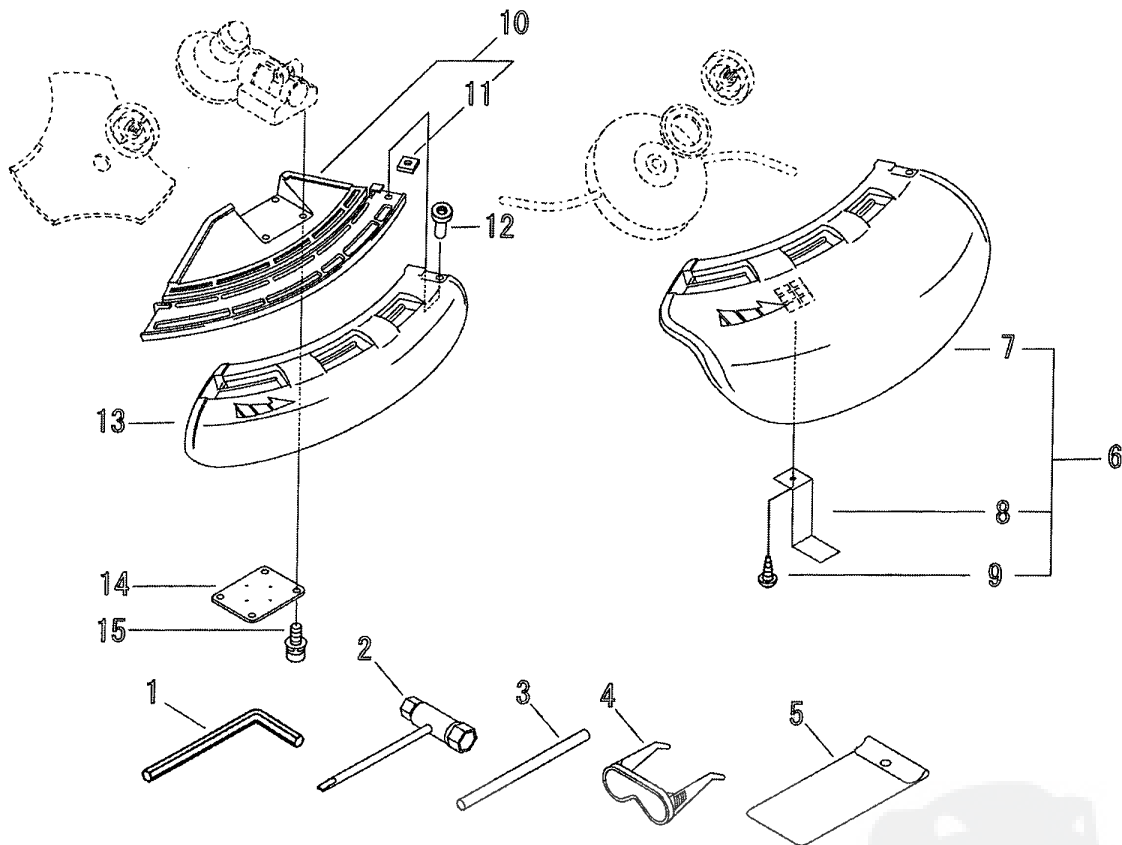

Shield

Shield

Key	Lv	Part no.	Part description	Quantity
1		895610-00130	L-WRENCH (4MM)	1
2		X602-000020	TOOL,WRENCH	1
3		X606-000080	TOOL,BAR	1
4		P021-002861	GOGGLES	1
5		898510-07130	BAG, TOOL	1
6		P021-013770	SHIELD KIT	1
7	+	C550-000080	SHIELD,BLADE	1
8	+	C554-000030	KNIFE, CORD	1
9	+	900252-05012	SCREW 5*12	1
10		C550-000100	SHIELD,BLADE	1
11	+	900565-00005	NUT	1
12		900242-05018	SCREW 5*18	1
13		C550-000090	SHIELD,BLADE	1
14		699013-56830	PLATE, SHIELD	1
15		91118-05025	BOLT	4