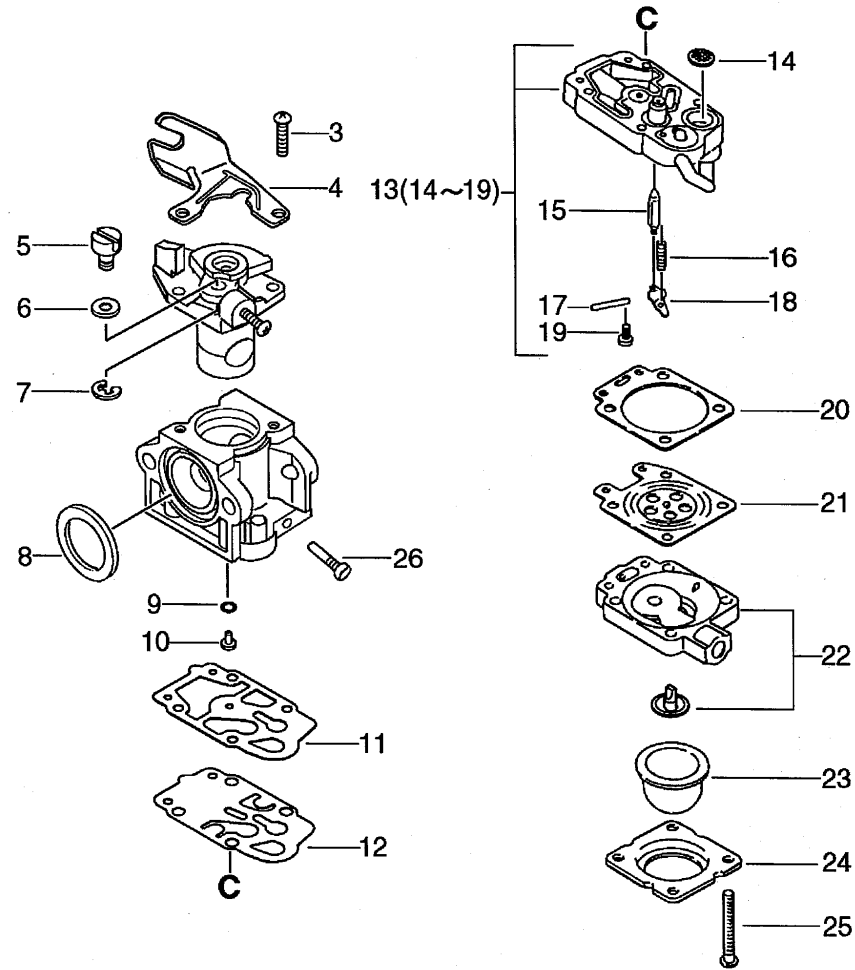

Parts List

Date:5-5-2011 Page: 2

Group:Duster/Mist Blowers Model:DM-6110-23(20) Section:Mist Blower(8)

Key	Lv	Part Number	Q'ty	Description	Remarks	Note
29	+	900246-05012	1	SCREW 5*12		
31	+	890031-01110	1	LABEL, MIST		
30		X602-000020	1	TOOL,WRENCH		
32		900286-05016	1	SCREW 5*16 SUS		

Group:Duster/Mist Blowers Model:DM-6110-23(20) Section:Carburettor(9)

Parts List

Date:5-5-2011 Page: 1

Group:Duster/Mist Blowers Model:DM-6110-23(20) Section:Carburettor(9)

Key	Lv	Part Number	Q'ty	Description	Remarks	Note
		A021-000990	1	CARBURETOR,DIAPHRAGM		
3	+	123114-40630	2	SCREW		
4	+	P003-000180	1	BRACKET CABLE		
5	+	123172-45130	1	SWIVEL		
6	+	123149-54230	1	WASHER		
7	+	123173-07930	1	CLIP		
8	+	123143-12110	1	RING, PACKING		
9	+	123183-40630	1	O-RING		
10	+	P003-000990	1	JET		
11	+	123125-40630	1	GASKET, PUMP		
12	+	123112-40630	1	DIAPHRAGM, PUMP		
13	+	123179-05560	1	BODY ASSY, PUMP		
14	++	123126-10631	1	SCREEN, INLET		
15	++	123137-19830	1	VALVE, INLET NEEDLE		
16	++	123122-05560	1	SPRING, METER. LEVER		
17	++	123138-03930	1	PIN, METERING LEVER		
18	++	123123-03930	1	LEVER, METERING		
19	++	123139-05560	1	SCREW, M. LEVER PIN		
20	+	123140-05560	1	GASKET, M. DIAPHRAGM		
21	+	P003-000090	1	METERING, DIAPHRAGM		
22	+	123180-05560	1	BODY, AIR PURGE		
23	+	123181-40630	1	PUMP, PRIMER		
24	+	123142-05560	1	COVER, PRIMER PUMP		
25	+	123110-05560	4	SCREW, PUMP COVER		
26	+	P003-001130	1	NEEDLE, HIGH SPEED		