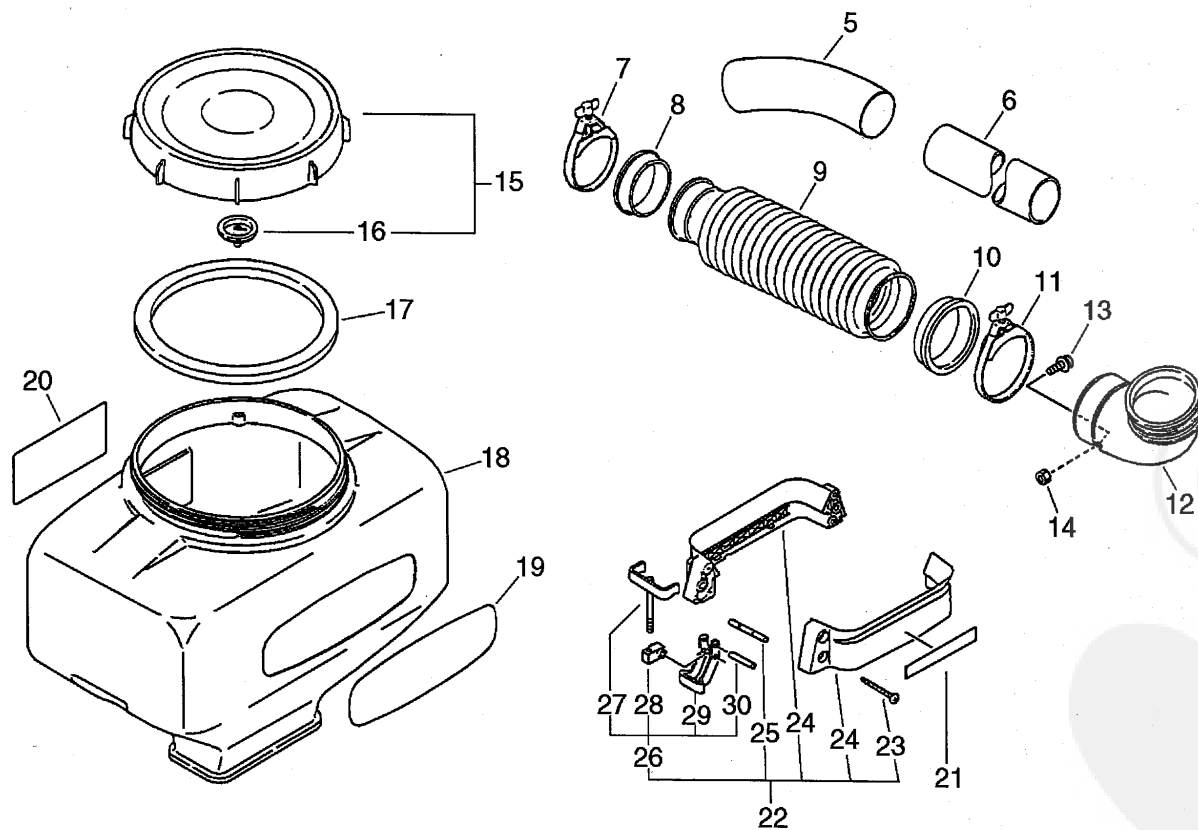

Group:Duster/Mist Blowers Model:DM-6110-23(20) Section:Chemical Tank (7)

Parts List

Date:5-5-2011 Page: 1

Group:Duster/Mist Blowers Model:DM-6110-23(20) Section:Chemical Tank(7)

Key	Lv	Part Number	Q'ty	Description	Remarks	Note
5		210023-00210	1	PIPE, CURVED (GY)		
6		210014-01610	1	PIPE, STRAIGHT		
7		210407-01110	1	CLAMP, FLEXIBLE PIPE		
8		210032-04110	1	PACKING, FLX. PIPE		
9		210013-04111	1	PIPE, FLEXIBLE		
10		210036-04110	1	GASKET, FLX. PIPE		
11		210407-04110	1	CLAMP, FLEXIBLE PIPE		
12		210011-05510	1	ELBOW, BLOWING		
13		900242-05014	1	SCREW 5*14		
14		900500-00005	1	NUT 5		
15		250001-05610	1	CAP, CHEMICAL TANK		
16	+	250013-00310	1	CAP, INSIDE		
17		250011-02011	1	PACKING		
18		250017-08012	1	TANK, CHEMICAL		
19		X502-000440	1	LABEL,ECHO		
20		890160-09461	1	LABEL, CAUTION		
21		X503-008360	1	LABEL,MODEL		
22		270000-06311	1	HOLDER ASSY, C.TANK		
23	+	91148-05035	4	BOLT HS FL TAPP		
24	+	250910-06310	2	HOLDER, C. TANK		
25	+	250914-06210	2	PIN, TANK HOLDER		
26	+	250902-06310	2	BRACKET ASSY, C.TANK		
27	++	250915-06310	2	BOLT, TANK HOLDER		
28	++	250930-06210	2	CONNECTOR, BRACKET		
29	++	250932-06210	2	BRACKET, TANK		
30	++	900333-70380	2	PIN, STRAIGHT