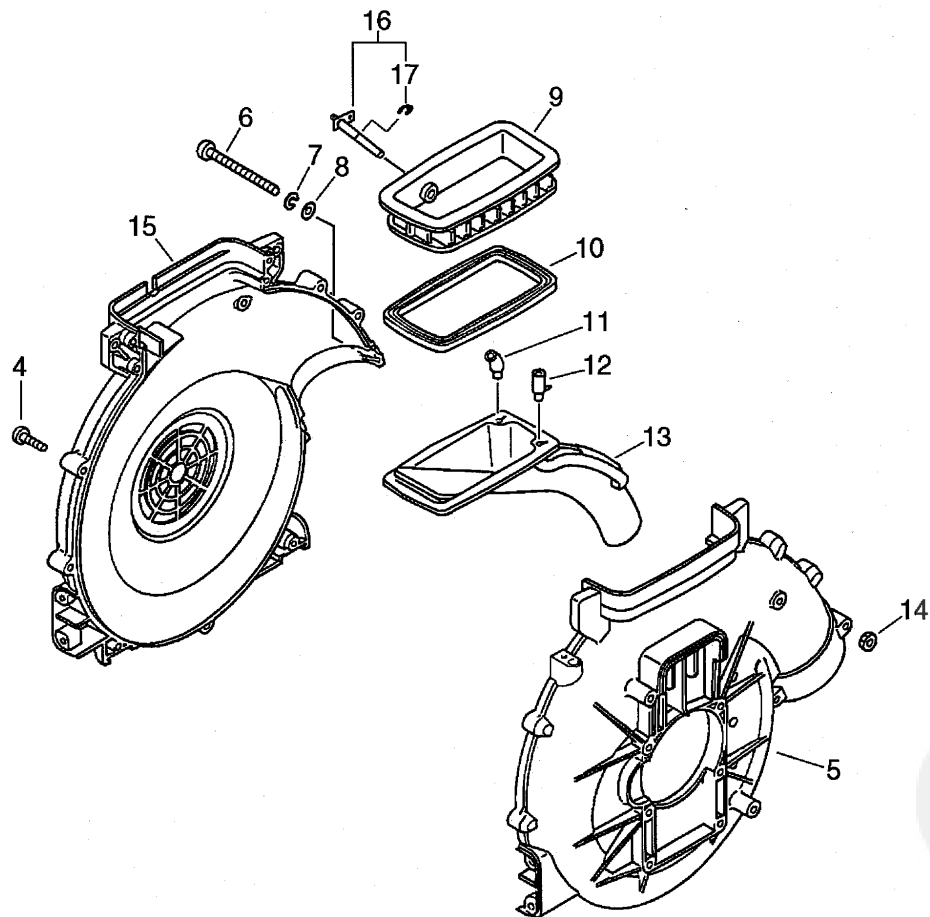

Group:Duster/Mist Blowers Model:DM-6110-23(20) Section:Fan Case, Lower Tank (4)