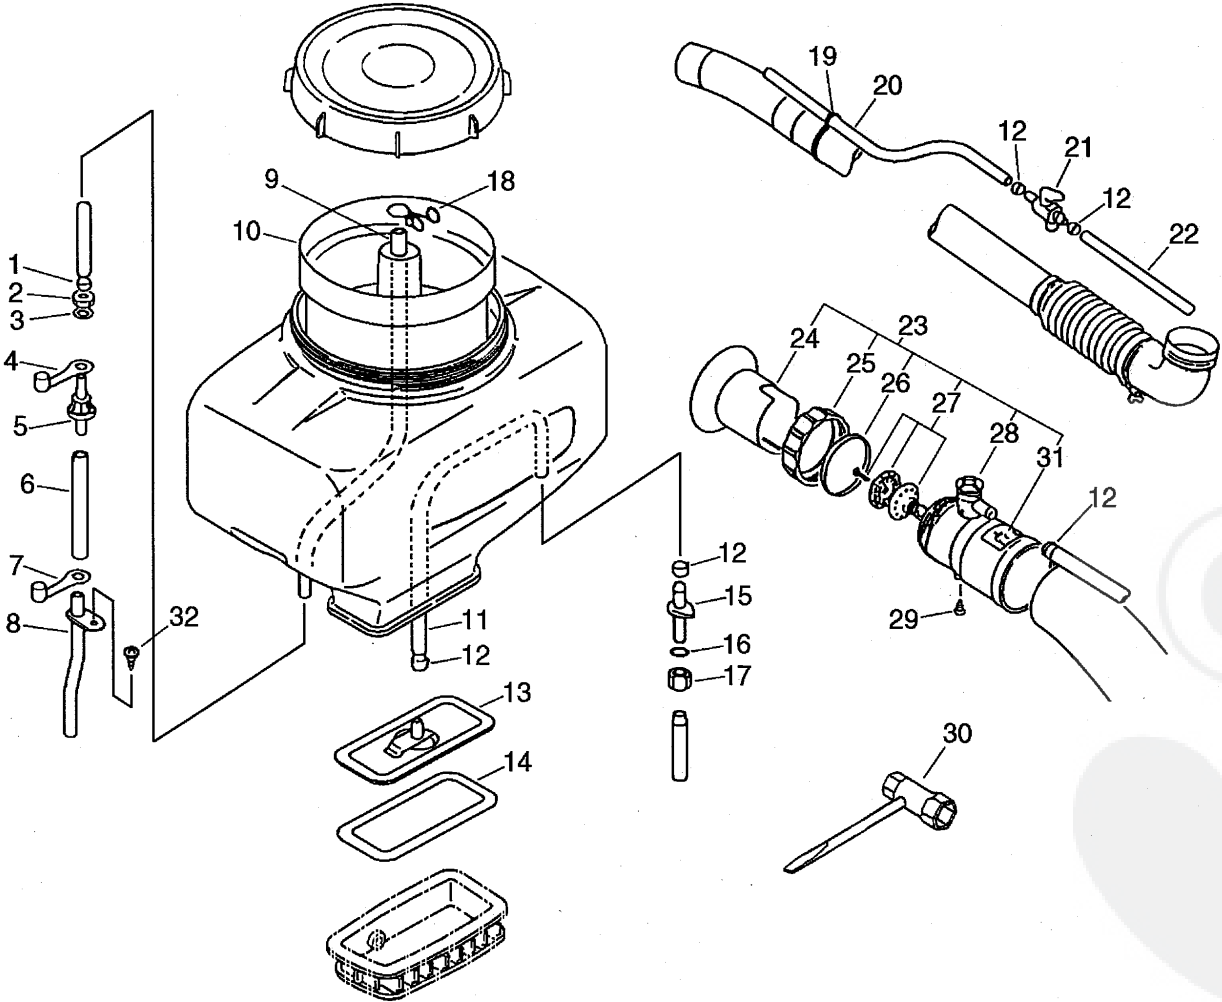

Group:Duster/Mist Blowers Model:DM-6110-23(20) Section:Mist Blower(8)

Parts List

Date:5-5-2011 Page: 1

Group:Duster/Mist Blowers Model:DM-6110-23(20) Section:Mist Blower(8)

Key	Lv	Part Number	Q'ty	Description	Remarks	Note
1		132013-14010	1	BAND		
2		363019-00310	1	NUT, CONNECTOR		
3		363018-00310	1	WASHER		
4		363022-00510	1	PLUG		
5		363017-00310	1	CONNECTOR, PIPE		
6		363011-00210	1	PIPE, AIR (OUTER)		
7		363021-01110	1	PLUG		
8		E105-000000	1	PIPE,AIR		
9		363014-00310	1	PIPE (INNER)		
10		254210-03210	1	FILTER		
11		382011-01110	1	PIPE (9*13)		
12		V495-000310	5	BAND		
13		253010-08010	1	PLATE, TANK BOTTOM		
14		270119-06210	1	GASKET, SHUTTER		
15		357010-01110	1	NIPPLE, OUTLET		
16		357014-01110	1	O-RING		
17		357015-01110	1	NUT, HOLLOW		
18		363023-01110	1	CLIP		
19		357911-00111	1	CLIP, PIPE		
20		357011-02410	1	PIPE (L-650)		
21		358100-01111	1	COCK, LIQUID		
22		357032-01110	1	PIPE (L-720)		
23		212500-01111	1	NOZZLE ASS'Y, MISTBL		
24	+	212515-01110	1	COLLAR, NOZZLE		
25	+	212514-01110	1	NUT, MISTING NOZZLE		
26	+	212513-01110	1	RING, MISTING NOZZLE		
27	+	222000-01110	1	NOZZLE		
28	+	212501-01111	1	HEAD, NOZZLE BL