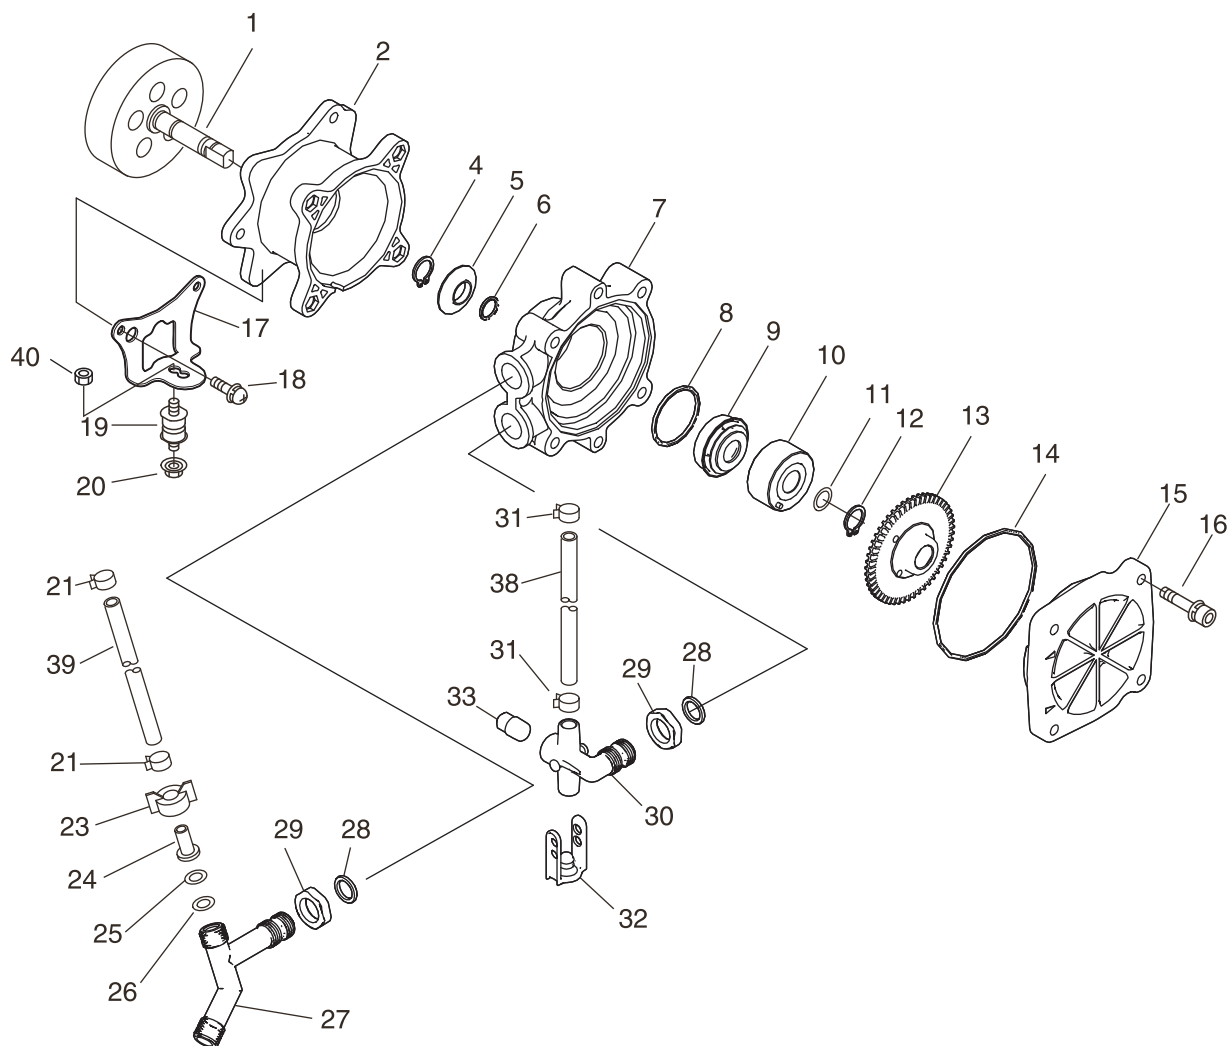

SHR-170SI 6 Fuel Tank

KEY	LV	PART NUMBER	Q'TY	DESCRIPTION	REMARKS
1		131004-55530	1	CAP ASSY, FUEL TANK	
2	+	131016-55830	1	GASKET, FUEL CAP	
3	+	131051-56030	1	CLIP, FUEL CAP	
4		A350-001822	1	TANK, FUEL	
5		131920-61830	1	CUSHION, FUEL TANK	
6		V471-001230	1	PIPE	
7		132010-56330	1	PIPE 3*6*90	
8		V137-000030	1	GROMMET, FUEL	
9		132013-09820	1	CLIP	
10		131205-07320	1	STRAINER, FUEL	
11		132013-09820	1	CLIP	
12		V471-001210	1	PIPE	
13		131920-55430	2	CUSHION, FUEL TANK	
14		91428-05020	1	SCREW TAPPING	
15		150614-02910	1	GROMMET	
16		C471-000070	1	FIXTURE, TRIGGER	
17		P021-007120	1	SPRING, FLAT SET	
18	+	V471-000930	1	PIPE	
19		C453-000080	1	LEVER, THROTTLE	
20		A439-000100	1	BRACKET, SWITCH	
21		900252-04010	2	SCREW 4*10	
22		A440-000420	1	SWITCH, ON OFF	
23		C473-000011	1	KNOB, THROTTLE	
24		900253-04014	1	SCREW 4*14	

SHR-170SI 7 Pump

KEY	LV	PART NUMBER	Q'TY	DESCRIPTION	REMARKS
1		A556-001340	1	DRUM, CLUTCH	
2		E202-000180	1	BASE, PUMP	
4		900701-00012	1	CIRCLIP 12	
5		405114-10510	1	PLATE	
6		900724-30010	1	O-RING	
7		E203-000012	1	CASE, PUMP	
8		900724-00029	1	O-RING (S-29)	
9		405100-11410	1	SEAL, UNIT	
10		P021-006750	1	COUPLING, SEAL UNIT	
11		400111-11410	1	WASHER	
12		900704-00012	1	CIRCLIP 12	
13		405110-10512	1	IMPELLER	
14		900724-30067	1	O-RING	
15		E205-000001	1	LID, PUMP	
16		900162-05040	4	BOLT, H.S. 5*40	
17		E216-000160	1	BRACKET, PUMP	
18		900239-05018	3	SCREW 5*18	
19		V402-000040	1	CUSHION, 6	
20		250916-06210	1	NUT	
21		132013-14010	2	BAND	
23		386015-10511	1	NUT, WING	
24		386013-14011	1	NIPPLE, HOSE	
25		386019-10510	1	GASKET, BYPASS NOZZLE	
26		386018-10510	1	WASHER, CIRCULAR	

SHR-170SI 7 Pump

KEY	LV	PART NUMBER	Q'TY	DESCRIPTION	REMARKS
27		K471-000110	1	TEE,HOSE 1/4	
28		900722-00100	2	O-RING P-10A	
29		K541-000040	2	NUT,LOCK 1/4	
30		K471-000100	1	TEE,HOSE 1/4	
31		357013-14012	2	CLIP	
32		V141-000141	1	GROMMET,PLUG	
33		912318-10401	1	PLUG, DRAIN	
38		V471-003171	1	PIPE	
39		V471-003161	1	PIPE	
40		900515-00006	1	NUT, FLANGE 6	