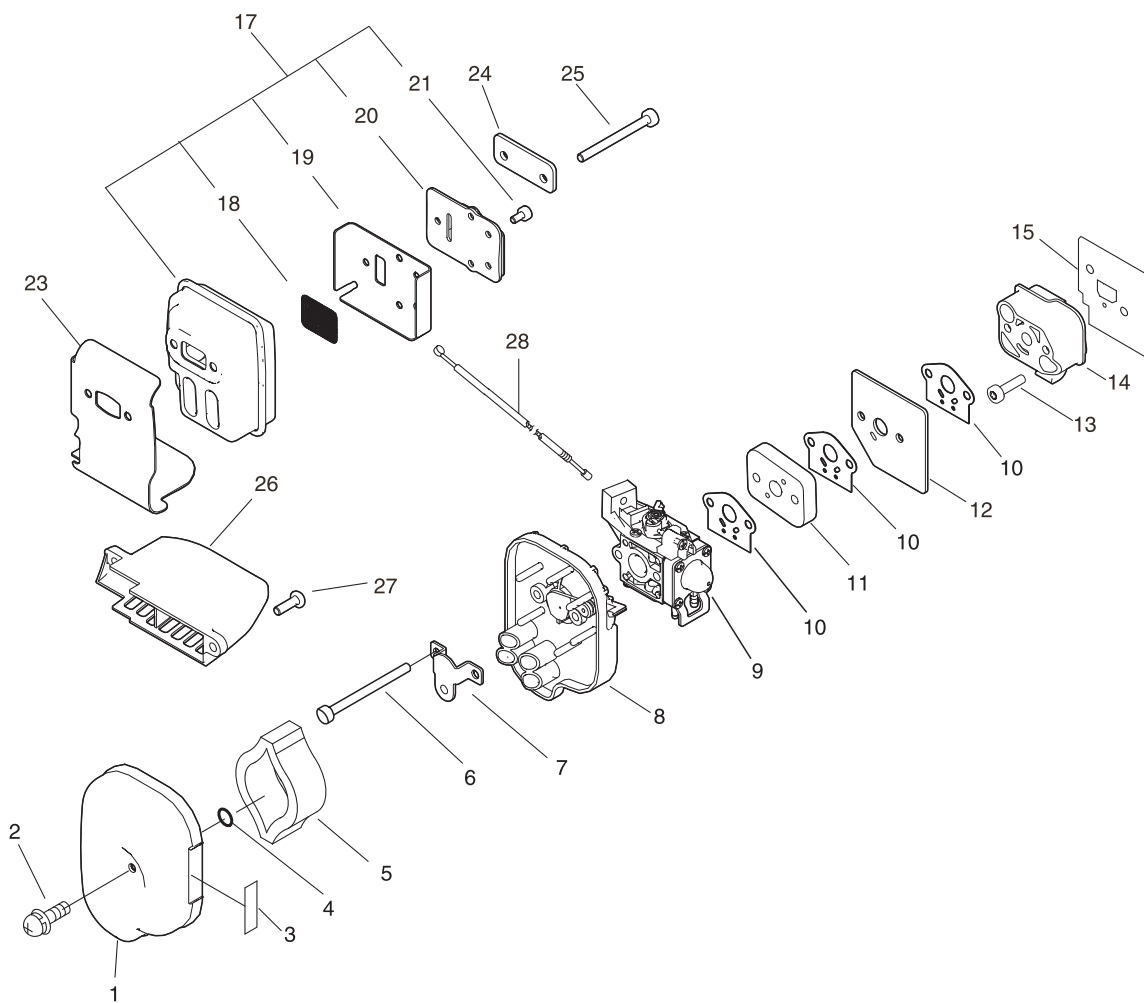

SHR-170SI 4 Air Cleaner, Carburettor, Muffler

KEY	LV	PART NUMBER	Q'TY	DESCRIPTION	REMARKS
1		130313-57030	1	LID, AIR CLEANER	
2		900239-05012	1	SCREW 5*12	
3		890332-52730	1	LABEL, CHOKE	
4		900720-00004	1	O-RING (P-4)	
5		A226-000020	1	ELEMENT,AIR FILTER	
6		900105-05070	2	BOLT, H.S. 5*70	
7		A244-000250	1	PLATE, PREVENT	
8		P021-037620	1	CASE, AIR CLEANER	
9		A021-003600	1	CARBURETOR,DIAPHRAGM	
10		130010-13410	3	GASKET, INTAKE	
11		A200-000030	1	INSULATOR,INTAKE	
12		A209-000140	1	PLATE, INSULATOR	
13		900162-05025	2	BOLT, H.S. 5*25	
14		A200-000300	1	INSULATOR, INTAKE	
15		V103-001360	1	GASKET,INTAKE	
17		P021-037630	1	MUFFLER ASY	
18	+	145862-40630	1	SCREEN, MUFFLER	
19	+	V104-001760	1	GASKET,EXHAUST	
20	+	A313-000600	1	GUIDE,EXH	
21	+	91367-04010	5	SCREW	
23		V104-000850	1	GASKET,EXHAUST	
24		V150-000371	1	PLATE,EYE	
25		900105-05055	2	BOLT, H.S. 5*55	
26		A320-000480	1	COVER,MUFFLER	
27		900253-05016	2	SCREW	
28		V430-003541	1	CABLE,BOWDEN