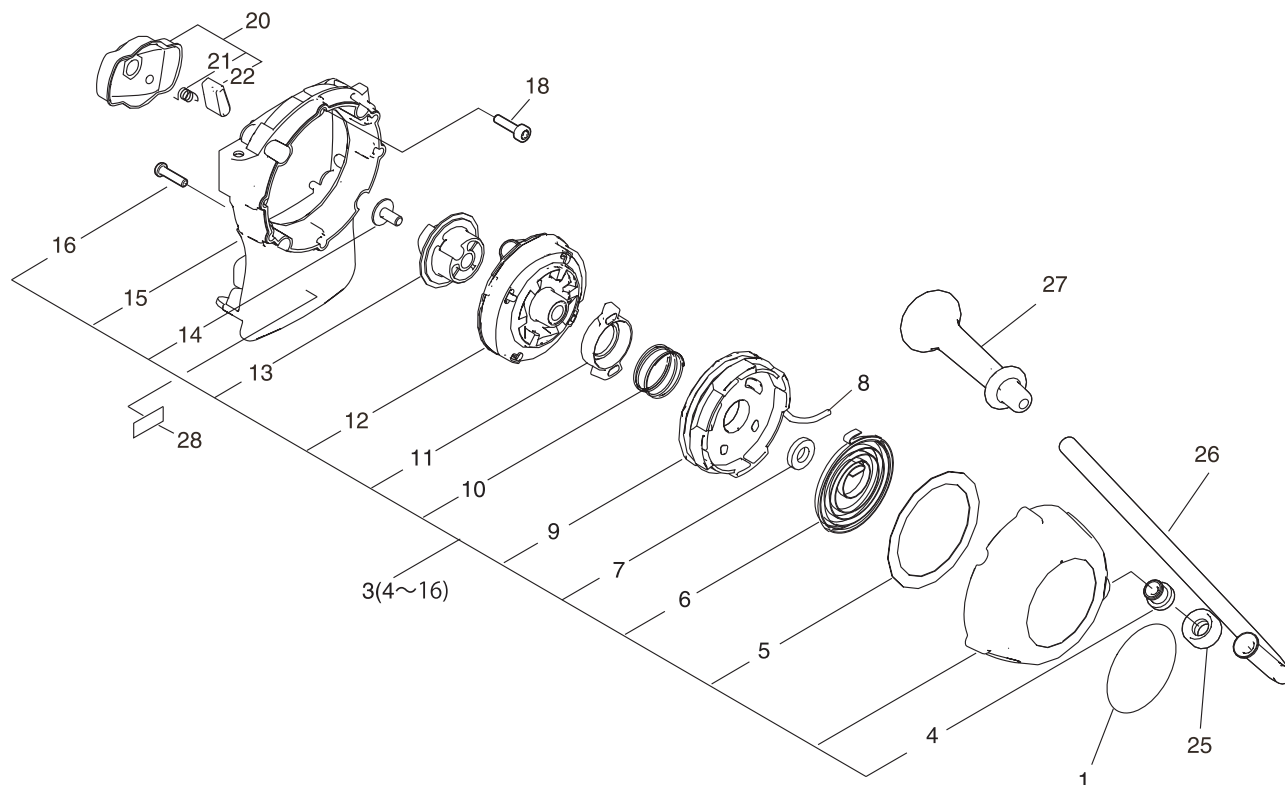

PARTS CATALOGUE
POWER SPRAYER
SHR-170SI

P014-001280-11Cb

SHR-170SI 1 Cylinder, Crankcase, Piston, Fan Cover

KEY	LV	PART NUMBER	Q'TY	DESCRIPTION	REMARKS
1		A160-002391	1	COVER,CYLINDER	
2		A130-000540	1	CYLINDER	
3		900162-05022	2	BOLT, H.S. 5*22	
4		V100-000661	1	GASKET,CYL	
5		P021-007712	1	PISTON KIT	
6	+	A101-000090	1	RING,PISTON	
7	+	100013-11520	1	PIN,PISTON	
8	+	100015-04630	2	CIRCLIP, PISTON PIN	
9	+	100014-11520	2	SPACER, PISTON PIN	
10		100204-52133	1	CRANKCASE KIT	
11	+	100212-42031	2	OILSEAL	
12	+	94035-36201	2	BEARING BALL	
13	+	100242-42030	1	GASKET, CRANKCASE	
14	+	900162-05028	3	BOLT, H.S. 5*28	
15	+	100215-03930	2	PIN, DOWEL	
16		A011-000101	1	CRANKSHAFT,ASM	
18		A172-001880	1	COVER,FAN	
19		900242-04016	4	SCREW 4*16	
20		900515-00006	2	NUT, FLANGE 6	
21		V402-000010	2	CUSHION,6	
22		250916-06210	2	NUT	
23		100142-12330	1	KEY, WOODRUFF	
24		900253-05016	2	SCREW	
25		X505-002310	1	LABEL,CAUTION	

SHR-170SI 2 Starter

KEY	LV	PART NUMBER	Q'TY	DESCRIPTION	REMARKS
1		X502-000330	1	LABEL,ECHO	
3		A051-002290	1	STARTER,RECOIL ASY	
4	+	177227-42030	1	GUIDE, ROPE	
5	+	A503-000020	1	PLATE,STARTER	
6	+	A504-000001	1	SPRING,SPIRAL	
7	+	V355-000080	1	COLLAR,8	
8	+	177226-55030	1	ROPE, STARTER	
9	+	A506-000060	1	REEL,ROPE	
10	+	V450-000440	1	SPRING,COMPRESSION	
11	+	A514-000060	1	PAWL	
12	+	P021-011130	1	POWER SPRING ASY	
13	+	A520-000060	1	PULLEY,STARTING	
14	+	V253-000060	1	SCREW,5	
15	+	V376-001770	1	SPACER	
16	+	900253-04016	3	SCREW 4*16	
18		900242-04016	4	SCREW 4*16	
20		177202-12220	1	PAWL ASSY, STARTER	
21	+	177234-12220	2	SPRING, PAWL	
22	+	177218-44330	2	PAWL, STARTER	
25		V420-000630	1	CUSHION	
26		A510-000190	1	GUIDE, ROPE	
27		A511-000050	1	GRIP,STARTER	
28		X505-000620	1	LABEL,CAUTION	