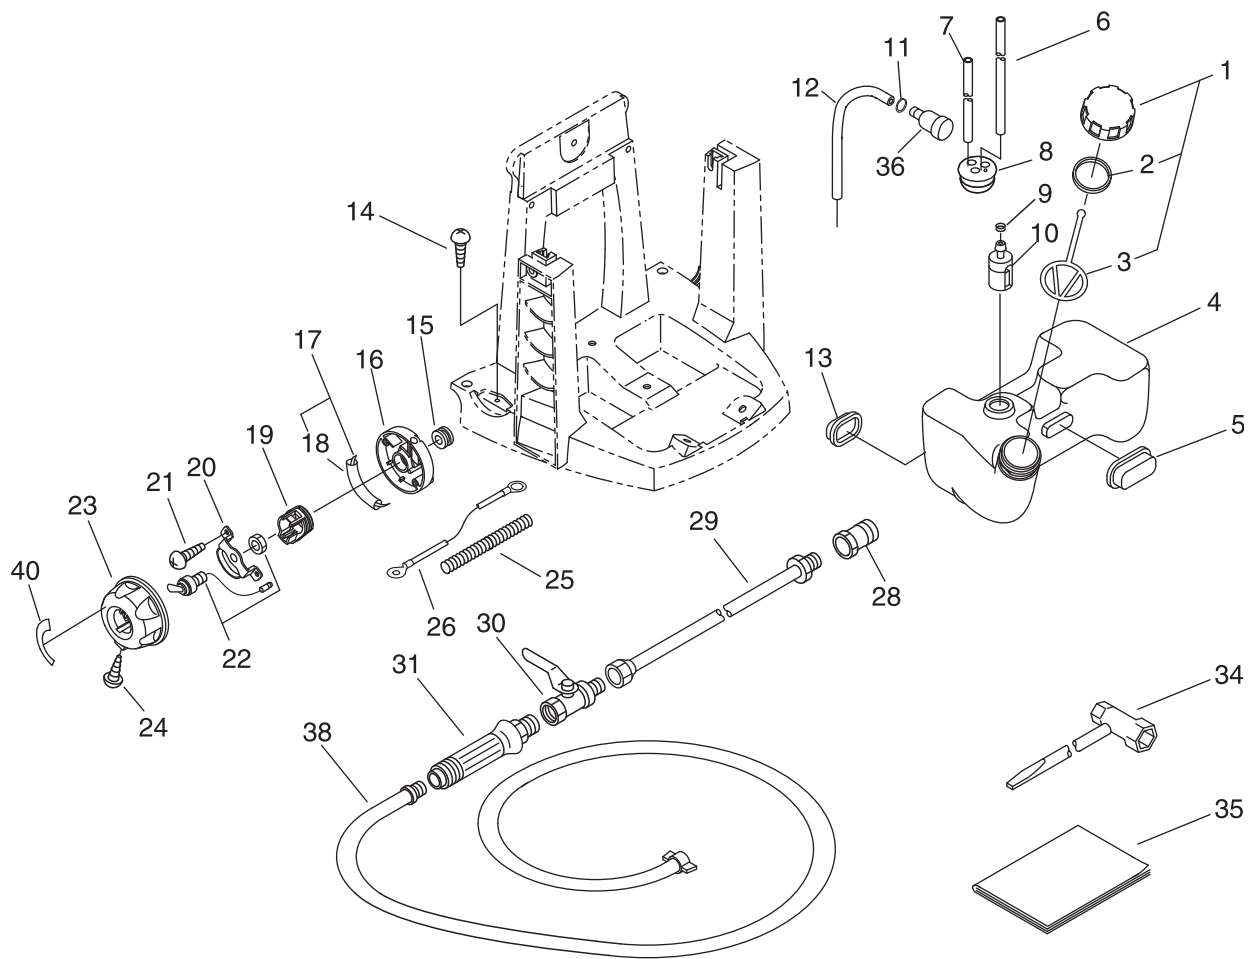

SHR-170SI 6 Fuel Tank

KEY	LV	PART NUMBER	Q'TY	DESCRIPTION	REMARKS
1		131004-55530	1	CAP ASSY, FUEL TANK	
2	+	131016-55830	1	GASKET, FUEL CAP	
3	+	131051-56030	1	CLIP, FUEL CAP	
4		A350-001822	1	TANK, FUEL	
5		131920-61830	1	CUSHION, FUEL TANK	
6		V471-001230	1	PIPE	
7		132010-56330	1	PIPE 3*6*90	
8		V137-000030	1	GROMMET, FUEL	
9		132013-09820	1	CLIP	
10		131205-07320	1	STRAINER, FUEL	
11		132013-09820	1	CLIP	
12		V471-001210	1	PIPE	
13		131920-55430	2	CUSHION, FUEL TANK	
14		91428-05020	1	SCREW TAPPING	
15		150614-02910	1	GROMMET	
16		C471-000070	1	FIXTURE, TRIGGER	
17		P021-007120	1	SPRING, FLAT SET	
18	+	V471-000930	1	PIPE	
19		C453-000080	1	LEVER, THROTTLE	
20		A439-000100	1	BRACKET, SWITCH	
21		900252-04010	2	SCREW 4*10	
22		A440-000420	1	SWITCH, ON OFF	
23		C473-000011	1	KNOB, THROTTLE	
24		900253-04014	1	SCREW 4*14