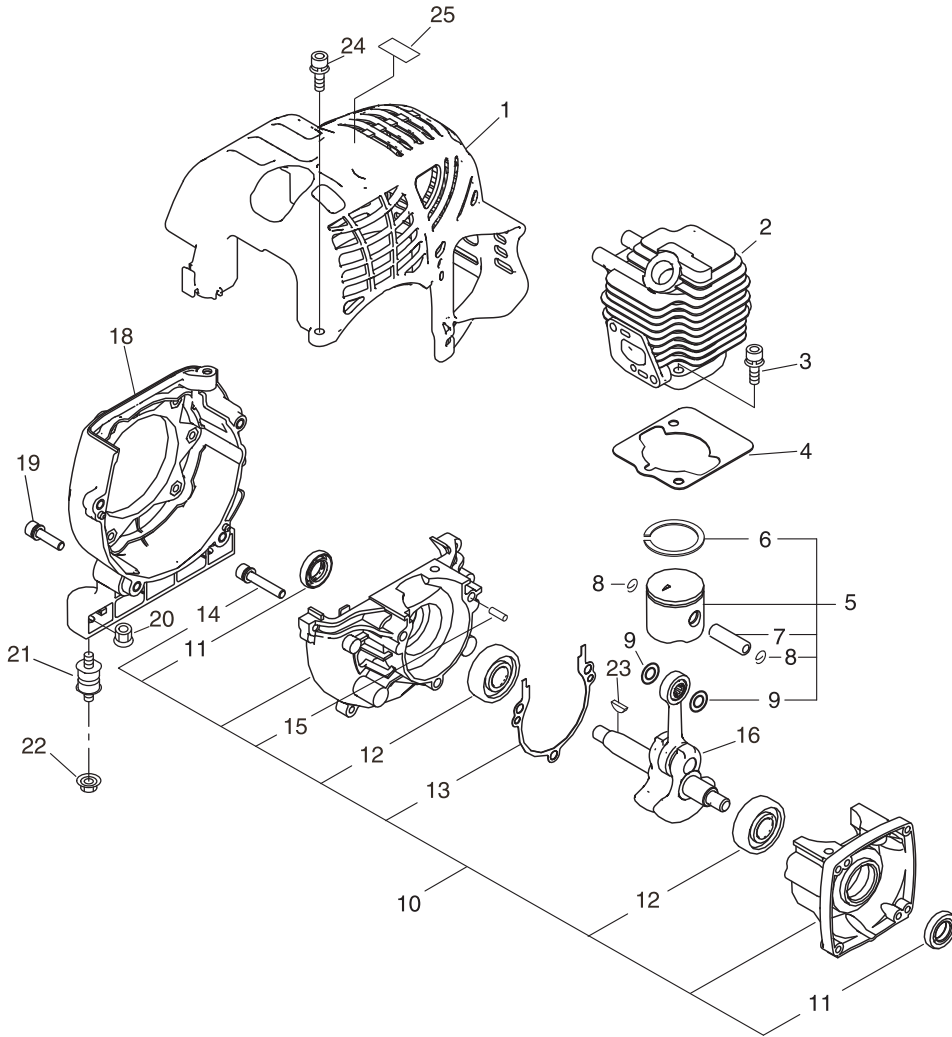

PARTS CATALOGUE
POWER SPRAYER
SHR-170SI

P014-001280-11Cb

SHR-170SI 1 Cylinder, Crankcase, Piston, Fan Cover

KEY	LV	PART NUMBER	Q'TY	DESCRIPTION	REMARKS
1		A160-002391	1	COVER,CYLINDER	
2		A130-000540	1	CYLINDER	
3		900162-05022	2	BOLT, H.S. 5*22	
4		V100-000661	1	GASKET,CYL	
5		P021-007712	1	PISTON KIT	
6	+	A101-000090	1	RING,PISTON	
7	+	100013-11520	1	PIN,PISTON	
8	+	100015-04630	2	CIRCLIP, PISTON PIN	
9	+	100014-11520	2	SPACER, PISTON PIN	
10		100204-52133	1	CRANKCASE KIT	
11	+	100212-42031	2	OILSEAL	
12	+	94035-36201	2	BEARING BALL	
13	+	100242-42030	1	GASKET, CRANKCASE	
14	+	900162-05028	3	BOLT, H.S. 5*28	
15	+	100215-03930	2	PIN, DOWEL	
16		A011-000101	1	CRANKSHAFT,ASM	
18		A172-001880	1	COVER,FAN	
19		900242-04016	4	SCREW 4*16	
20		900515-00006	2	NUT, FLANGE 6	
21		V402-000010	2	CUSHION,6	
22		250916-06210	2	NUT	
23		100142-12330	1	KEY, WOODRUFF	
24		900253-05016	2	SCREW	
25		X505-002310	1	LABEL,CAUTION	

SHR-170SI 2 Starter

KEY	LV	PART NUMBER	Q'TY	DESCRIPTION	REMARKS
1		X502-000330	1	LABEL,ECHO	
3		A051-002290	1	STARTER,RECOIL ASY	
4	+	177227-42030	1	GUIDE, ROPE	
5	+	A503-000020	1	PLATE,STARTER	
6	+	A504-000001	1	SPRING,SPIRAL	
7	+	V355-000080	1	COLLAR,8	
8	+	177226-55030	1	ROPE, STARTER	
9	+	A506-000060	1	REEL,ROPE	
10	+	V450-000440	1	SPRING,COMPRESSION	
11	+	A514-000060	1	PAWL	
12	+	P021-011130	1	POWER SPRING ASY	
13	+	A520-000060	1	PULLEY,STARTING	
14	+	V253-000060	1	SCREW,5	
15	+	V376-001770	1	SPACER	
16	+	900253-04016	3	SCREW 4*16	
18		900242-04016	4	SCREW 4*16	
20		177202-12220	1	PAWL ASSY, STARTER	
21	+	177234-12220	2	SPRING, PAWL	
22	+	177218-44330	2	PAWL, STARTER	
25		V420-000630	1	CUSHION	
26		A510-000190	1	GUIDE, ROPE	
27		A511-000050	1	GRIP,STARTER	
28		X505-000620	1	LABEL,CAUTION	