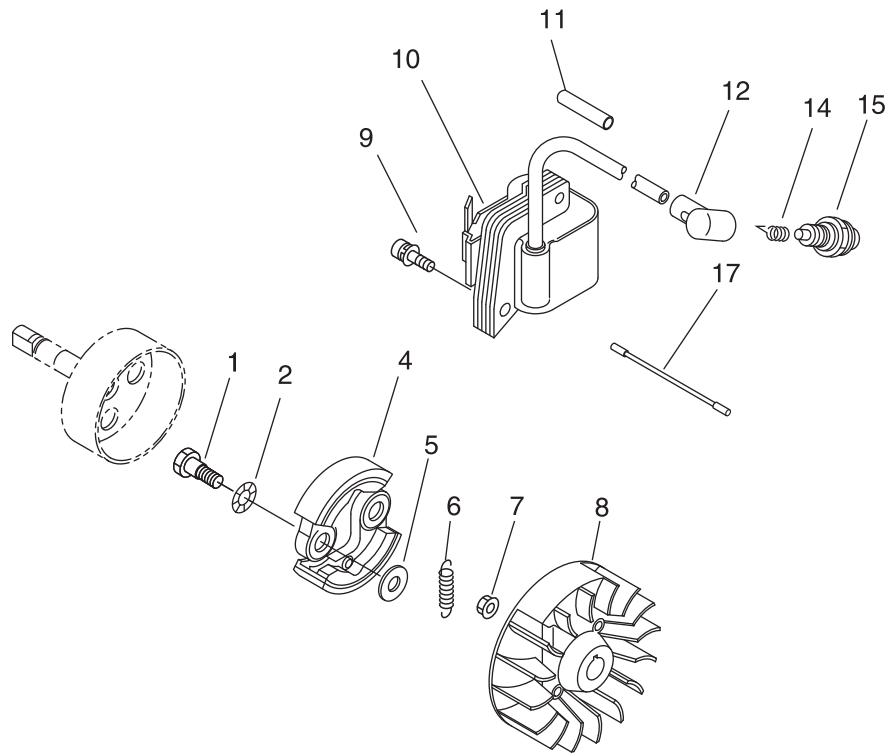

SHR-170SI 3 Magneto, Clutch

KEY	LV	PART NUMBER	Q'TY	DESCRIPTION	REMARKS
1		175046-56030	2	SHAFT, CLUTCH	
2		175049-56030	2	WASHER	
4		175009-55931	2	SHOE, CLUTCH	
5		175048-05530	2	WASHER (I)	
6		V451-000040	1	SPRING, TENSION	
7		900515-00008	1	NUT, FLANGE 8	
8		A409-001090	1	ROTOR, MAGNETO	
9		900162-04020	2	BOLT, H.S. 4*20	
10		A411-001230	1	COIL, IGNITION	
11		V475-004160	1	TUBE	
12		A427-000013	1	CAP, SPARK PLUG	
14		A426-000010	1	TERMINAL, SPARKPLUG	
15		A425-000000	1	SPARKPLUG	
17		V485-002240	1	LEAD