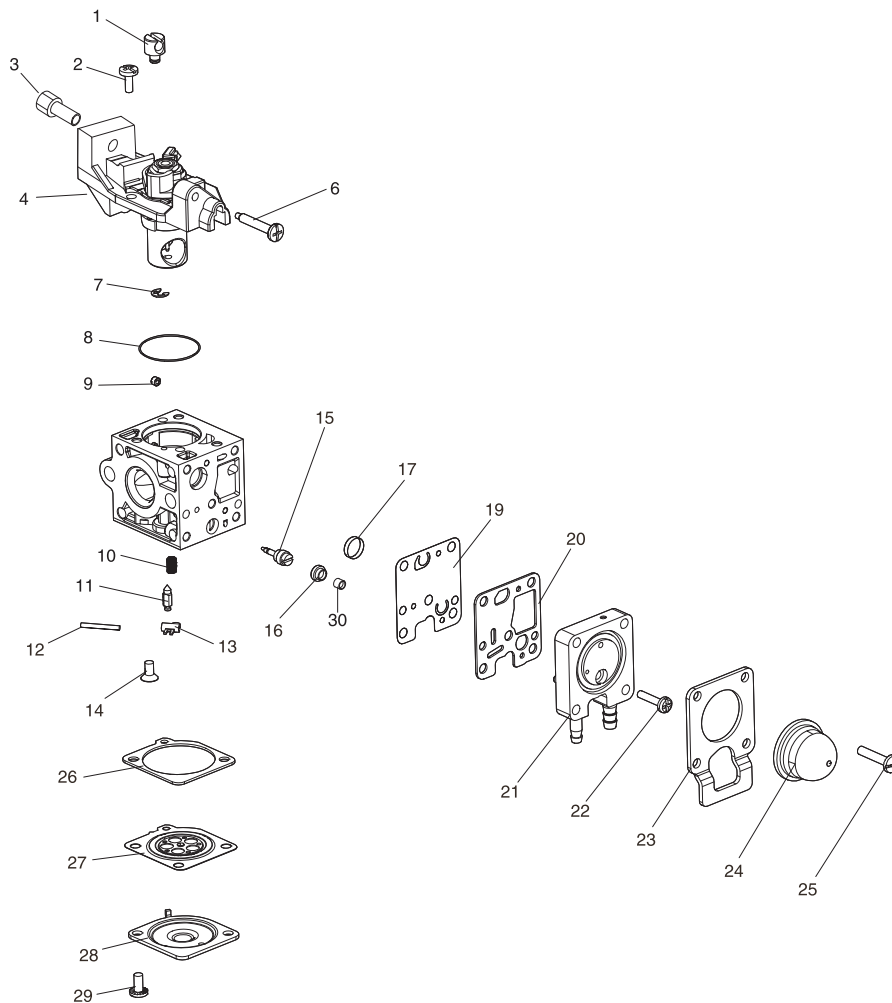

SHR-170SI 8 Carburettor

KEY	LV	PART NUMBER	Q'TY	DESCRIPTION	REMARKS
26	+	P005-000200	1	GASKET, METERING	
27	+	P005-001780	1	DIAPHRAGM	
28	+	125342-52130	1	COVER, DIAPHRAGM	
29	+	125344-52130	3	SCREW	
30	+	A259-000010	1	CAP,LIMITER