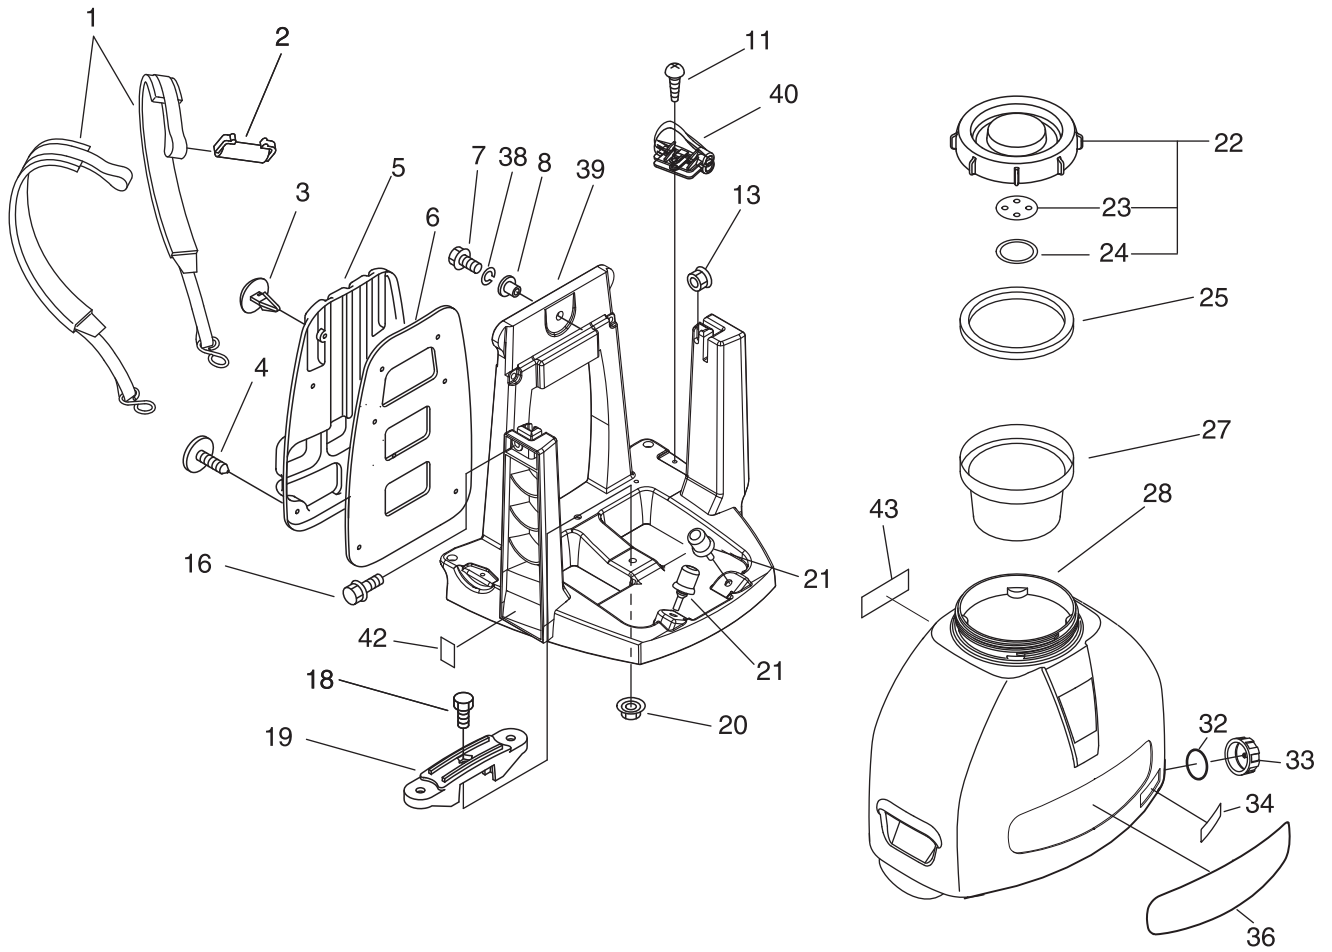

SHR-170SI 5 Chemical Tank, Harness

KEY	LV	PART NUMBER	Q'TY	DESCRIPTION	REMARKS
1		C061-000090	2	HARNES,ASM BACKPACK	
2		V491-000040	2	CLIP	
3		300333-06160	2	CLIP	
4		V491-000090	4	CLIP	
5		C630-000020	1	SEAT,BACKPACK	
6		C630-000030	1	SEAT,BACKPACK	
7		900220-06015	1	SCREW +-SR 6*15	
8		V354-000150	1	COLLAR,6	
11		91428-05020	1	SCREW TAPPING	
13		900518-00006	2	NUT, FLANGE	
16		900103-06020	2	BOLT, FLANGE 6*20	
18		900100-06016	1	BOLT 6*16	
19		A195-000010	1	BASE,ENGINE	
20		250916-06210	1	NUT	
21		V420-001090	2	CUSHION	
22		250001-14011	1	CAP, CHEMICAL TANK	
23	+	250026-11310	1	VALVE, AIR	
24	+	250027-11310	1	PACKING	
25		250011-01110	1	GASKET, CHMCL. TANK	
27		E220-000010	1	FILTER,TANK	
28		E110-000200	1	TANK,CHEMICAL	
32		900720-30028	1	O-RING P-28 (F)	
33		250211-11410	1	NUT, HOSE	
34		X543-003280	1	LABEL,MODEL