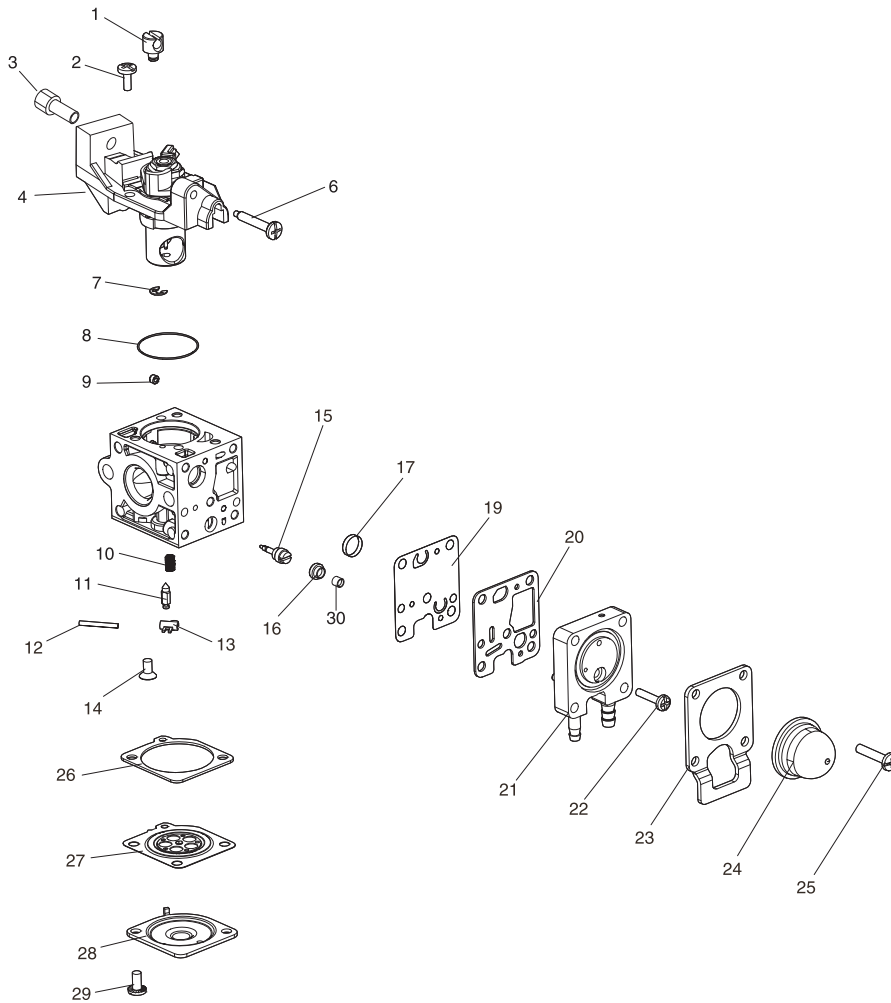

SHR-170SI 8 Carburettor

KEY	LV	PART NUMBER	Q'TY	DESCRIPTION	REMARKS
		A021-003600	1	CARBURETOR,DIAPHRAGM	
1	+	P005-001240	1	POST	
2	+	125344-13931	3	SCREW	
3	+	P005-002190	1	SCREW, WIRW ADJUST	
4	+	P005-002260	1	COVER ASY, ROTOR	
6	+	P005-002110	1	SCREW, THROTTLE ADJUST	
7	+	P005-000190	1	E-RING	
8	+	P005-000280	1	O-RING	
9	+	P005-001000	1	ROLLER, GUIDE	
10	+	125322-13930	1	SPRING, COIL	
11	+	125337-08260	1	VALVE, INLET NEEDLE	
12	+	125338-13930	1	PIN, METERING ARM	
13	+	125323-08260	1	ARM, VALVE	
14	+	125339-42030	1	SCREW	
15	+	P005-002180	1	SCREW, MAIN MIXTURE	
16	+	P005-001250	1	RETAINER, PLUG BALL	
17	+	P005-000010	1	STRAINER	
19	+	P005-000520	1	GASKET, PUMP	
20	+	P005-000510	1	DIAPHRAGM, PUMP	
21	+	P005-001890	1	BASE, ASY PRIMER	
22	+	P005-000270	1	SCREW	
23	+	P005-000250	1	RETAINER	
24	+	125381-46730	1	PUMP, PRIMING	
25	+	P005-001900	4	SCREW