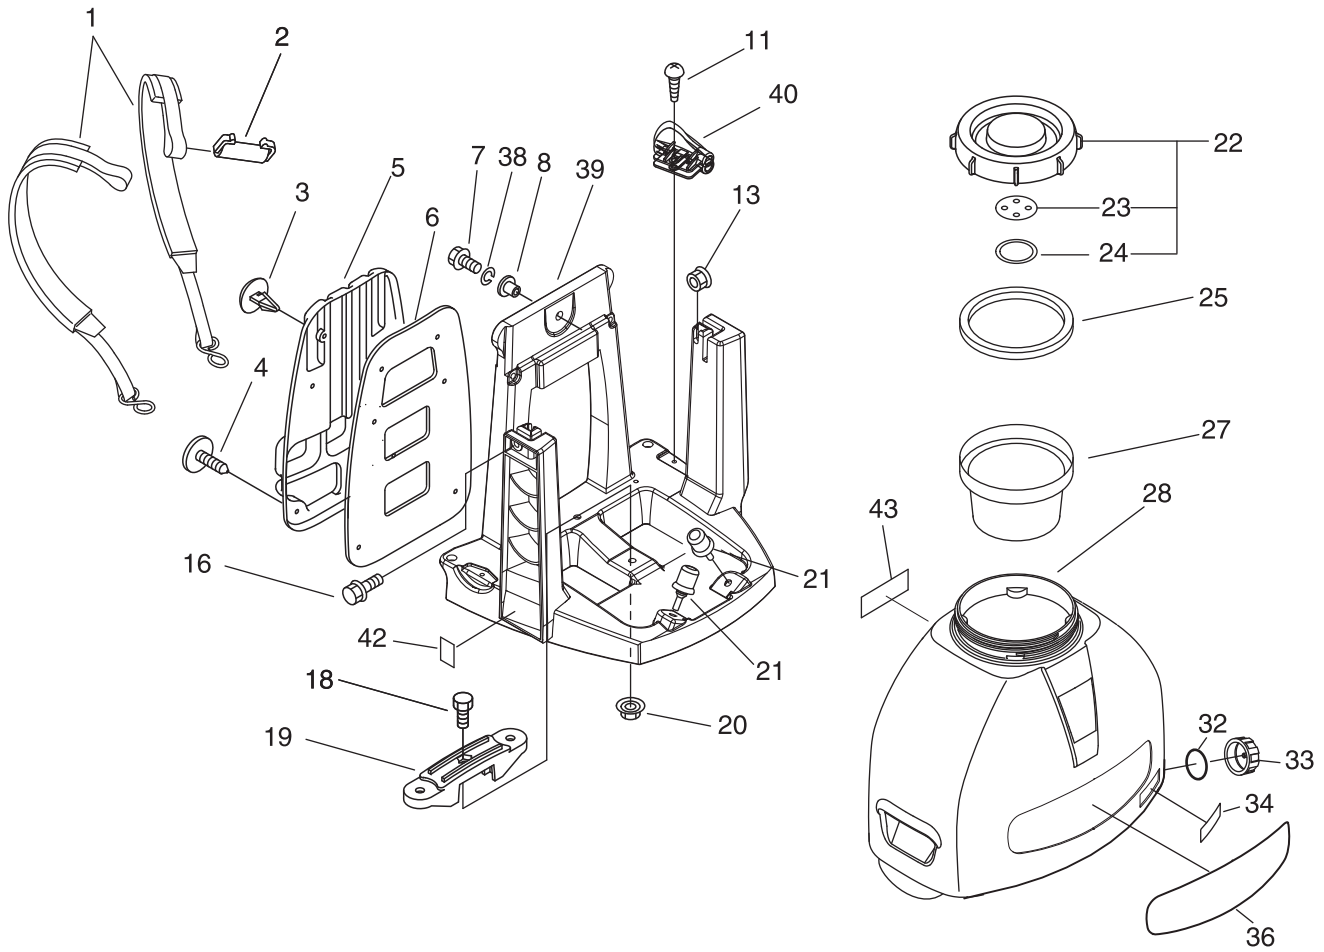

SHR-170SI 4 Air Cleaner, Carburettor, Muffler

KEY	LV	PART NUMBER	Q'TY	DESCRIPTION	REMARKS
1		130313-57030	1	LID, AIR CLEANER	
2		900239-05012	1	SCREW 5*12	
3		890332-52730	1	LABEL, CHOKE	
4		900720-00004	1	O-RING (P-4)	
5		A226-000020	1	ELEMENT,AIR FILTER	
6		900105-05070	2	BOLT, H.S. 5*70	
7		A244-000250	1	PLATE, PREVENT	
8		P021-037620	1	CASE, AIR CLEANER	
9		A021-003600	1	CARBURETOR,DIAPHRAGM	
10		130010-13410	3	GASKET, INTAKE	
11		A200-000030	1	INSULATOR,INTAKE	
12		A209-000140	1	PLATE, INSULATOR	
13		900162-05025	2	BOLT, H.S. 5*25	
14		A200-000300	1	INSULATOR, INTAKE	
15		V103-001360	1	GASKET,INTAKE	
17		P021-037630	1	MUFFLER ASY	
18	+	145862-40630	1	SCREEN, MUFFLER	
19	+	V104-001760	1	GASKET,EXHAUST	
20	+	A313-000600	1	GUIDE,EXH	
21	+	91367-04010	5	SCREW	
23		V104-000850	1	GASKET,EXHAUST	
24		V150-000371	1	PLATE,EYE	
25		900105-05055	2	BOLT, H.S. 5*55	
26		A320-000480	1	COVER,MUFFLER	
27		900253-05016	2	SCREW	
28		V430-003541	1	CABLE,BOWDEN	

SHR-170SI 5 Chemical Tank, Harness

KEY	LV	PART NUMBER	Q'TY	DESCRIPTION	REMARKS
1		C061-000090	2	HARNES,ASM BACKPACK	
2		V491-000040	2	CLIP	
3		300333-06160	2	CLIP	
4		V491-000090	4	CLIP	
5		C630-000020	1	SEAT,BACKPACK	
6		C630-000030	1	SEAT,BACKPACK	
7		900220-06015	1	SCREW +-SR 6*15	
8		V354-000150	1	COLLAR,6	
11		91428-05020	1	SCREW TAPPING	
13		900518-00006	2	NUT, FLANGE	
16		900103-06020	2	BOLT, FLANGE 6*20	
18		900100-06016	1	BOLT 6*16	
19		A195-000010	1	BASE,ENGINE	
20		250916-06210	1	NUT	
21		V420-001090	2	CUSHION	
22		250001-14011	1	CAP, CHEMICAL TANK	
23	+	250026-11310	1	VALVE, AIR	
24	+	250027-11310	1	PACKING	
25		250011-01110	1	GASKET, CHMCL. TANK	
27		E220-000010	1	FILTER,TANK	
28		E110-000200	1	TANK,CHEMICAL	
32		900720-30028	1	O-RING P-28 (F)	
33		250211-11410	1	NUT, HOSE	
34		X543-003280	1	LABEL,MODEL	