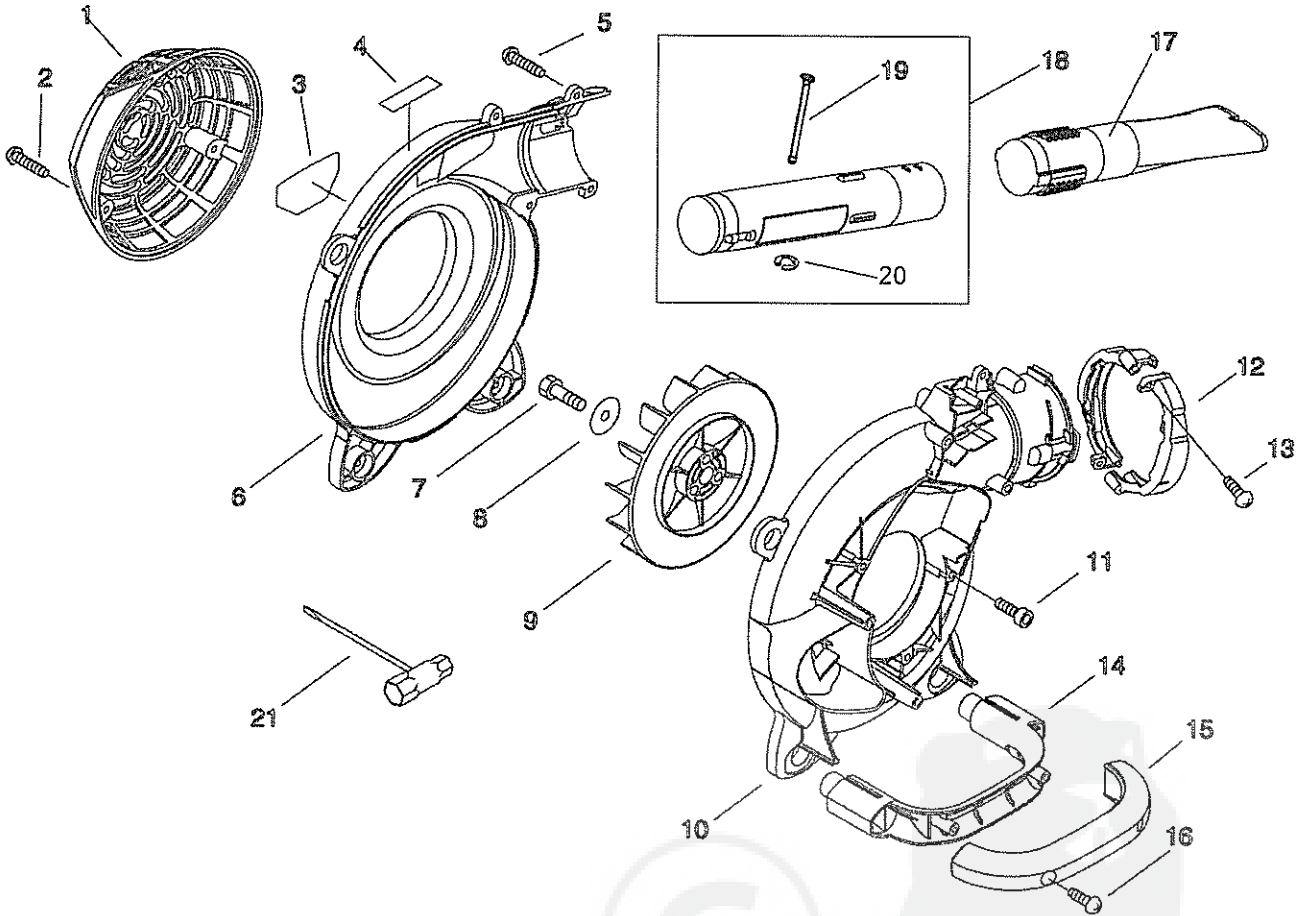

PB-251(37), 37009053-, Fan Case, Blower Pipe
P014-000030-10Hb, 2010/05/31

PB-251(37), 37009053-, Fan Case, Blower Pipe
P014-000030-10Hb, 2010/05/31

Key	Lv	Part no.	Part description	Quantity	Note1	Note2
1		E104-000080	GRID, BLOWER	1		
2		900253-05020	SCREW 5*20	3		
3		X547-000520	LABEL,ECHO	1		
4		X505-002080	LABEL,CAUTION	1		
5		900253-05020	SCREW 5*20	8		
6		E103-000461	CASE,FAN	1		
7		900100-08014	BOLT 8*14	1		
8		100143-19830	WASHER	1		
9		E100-000070	FAN,BLOWER	1		
10		E103-000451	CASE,FAN	1		
11		900162-04020	BOLT, H.S. 4*20	4		
12		E162-000000	FIXTURE, BLOW PIPE	2		
13		900253-05020	SCREW 5*20	2		
14		C410-000391	HANDLE, REAR	1		
15		C410-000400	HANDLE, REAR	1		
16		900253-05020	SCREW 5*20	2		
17		E165-000191	PIPE,BLOWER	1		
18		E165-000210	PIPE,BLOWER	1		
19	+	E178-000050	GUARD,PIPE	1		
20	+	V583-000080	RING	1		
21		895410-06960	WRENCH, W/S-DRIVER	1