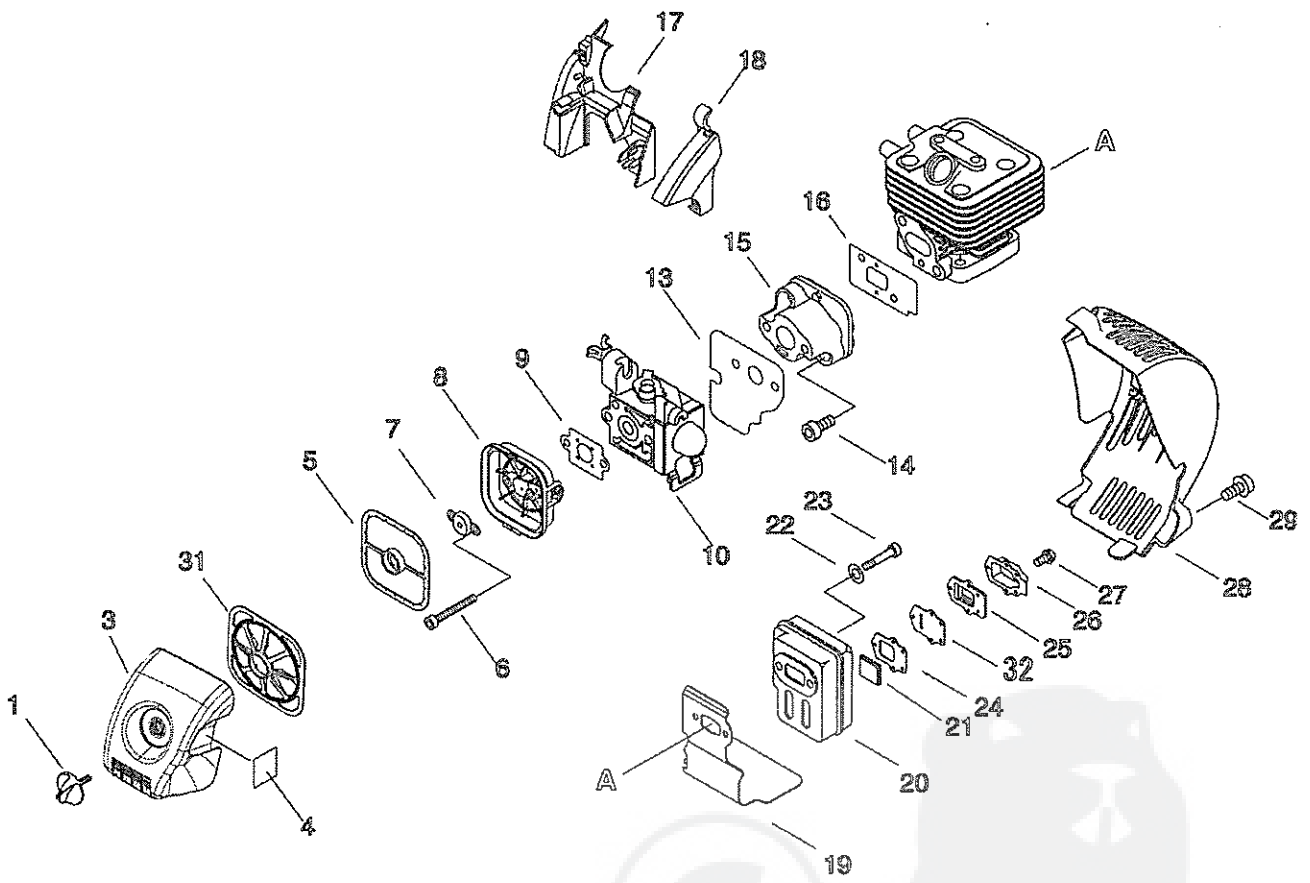

PB-251(37), 37009053-, Air Cleaner, Carburettor, Muffler
P014-000030-10Hb, 2010/05/31

PB-251(37), 37009053-, Air Cleaner, Carburettor, Muffler
P014-000030-10Hb, 2010/05/31

Key	Lv	Part no.	Part description	Quantity	Note1	Note2
1		V299-000250	KNOB,FASTENER	1		
2		131911-03460	WASHER	1		
3		A232-000340	LID,CLEANER	1		
4		X506-000090	LABEL,CHOKE	1		
5		A226-000470	ELEMENT, AIR FILTER	1		
5		A226-000471	ELEMENT, AIR FILTER	1		
6		900105-05060	BOLT, H.S. 5*60	2		
7		A244-000070	PLATE,PREVENT	1		
8		P021-010980	CLEANER CASE ASY	1		
9		130016-42031	GASKET, INTAKE	1		
10		A021-001591	CARBURETOR,DIAPHRAGM	1		
13		V103-000400	GASKET,INTAKE	1		
14		900162-05025	BOLT, H.S. 5*25	2		
15		A200-000280	INSULATOR, INTAKE	1		
16		V103-000390	GASKET,INTAKE	1		
17		A160-000830	COVER,CYLINDER	1		
18		C459-000010	COVER,THROTTLE	1		
19		V104-000820	GASKET,EXHAUST	1		
20		A300-000810	MUFFLER, EXHAUST	1		
21		A310-000070	SCREEN, ARRESTOR	1		
22		900603-00005	WASHER 5	2		
23		V203-000190	BOLT,5	2		
24		V104-000940	GASKET,EXHAUST	1		
25		A313-000840	GUIDE, EXHAUST	1		
26		A313-000850	GUIDE, EXHAUST	1		
27		91367-04010	SCREW	5		
28		P021-011200	COVER,MUFFLER KIT	1		
29		900106-05014	BOLT, H.S. 5*14	2		
32		A313-001070	GUIDE, EXHAUST	1