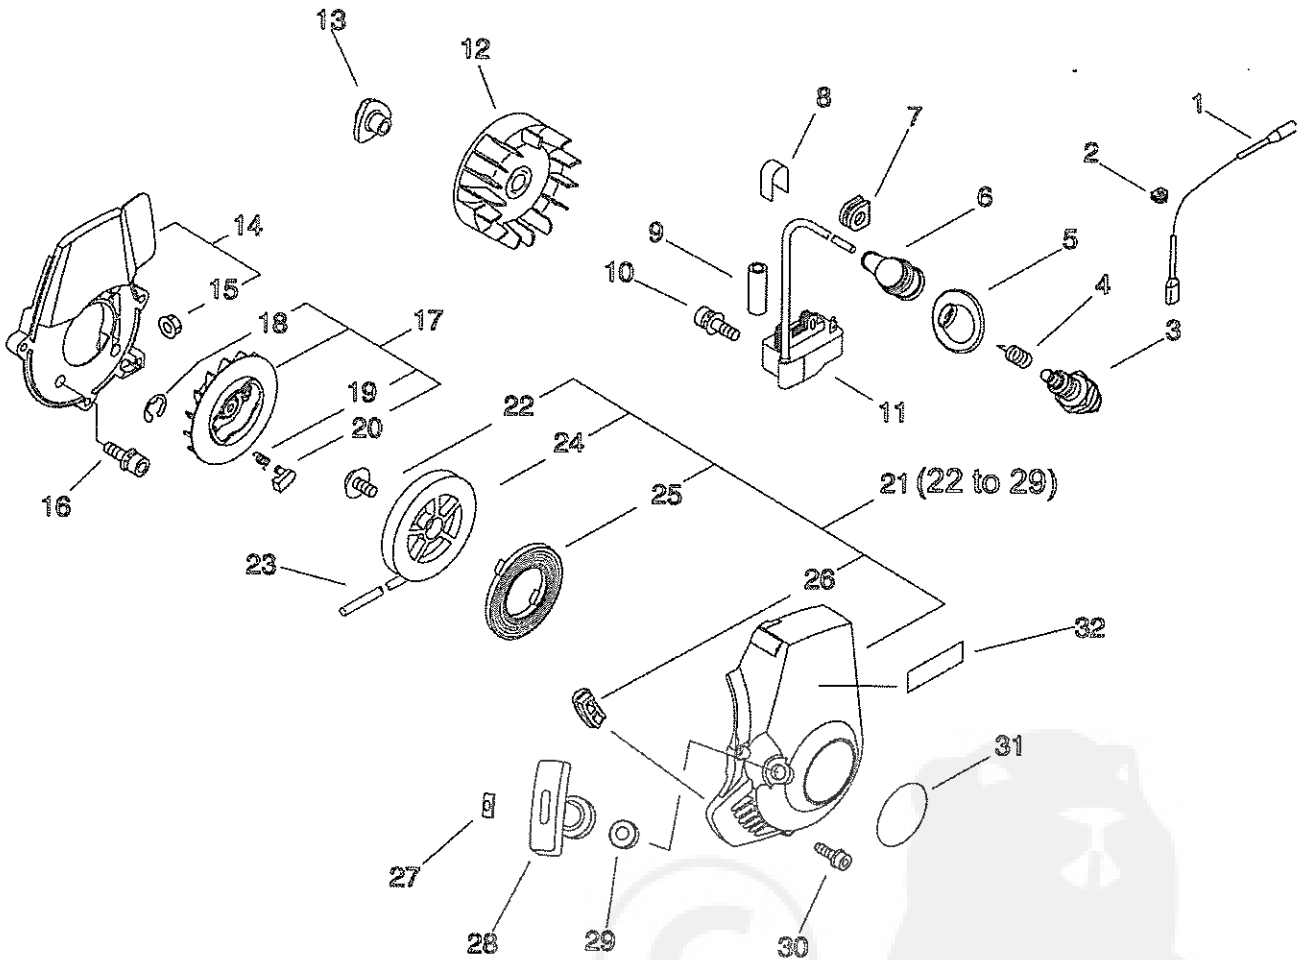

PB-251(37), 37009053-, Starter, Magneto
P014-000030-10Hb, 2010/05/31

PB-251(37), 37009053-, Starter, Magneto
P014-000030-10Hb, 2010/05/31

Key	Lv	Part no.	Part description	Quantity	Note1	Note2
1		V485-000820	LEAD	1		
2		152115-05530	BUSHING	1		
3		A425-000000	SPARKPLUG	1		
4		A426-000010	TERMINAL,SPARKPLUG	1		
5		A429-000010	COVER,CAP	1		
6		A427-000013	CAP,SPARK PLUG	1		
7		156110-04920	BUSHING	1		
8		X532-000720	LABEL,OPERATION	1		
10		91113-04020	BOLT	2		
11		A411-000290	COIL, IGNITION	1		
12		A409-000210	ROTOR,MAGNETO	1		
13		E101-000071	HUB,FAN	1		
14		P021-013780	SPACER	1		
15	+	V263-000070	NUT,5	1		
16	+	900163-04016	BOLT HSH	4		
17		A052-000250	PULLEY,ASM STARTER	1		
18	++	900700-00004	E-RING 4	2		
19	++	V452-000280	SPRING,TORSION	2		
20	++	A514-000070	PAWL	2		
21		A051-001060	STARTER,RECOIL ASY	1		
22	+	177236-44330	SCREW	1		
23	+	P022-008260	ROPE	1		
24	+	177215-44430	DRUM, STARTER	1		
25	+	177220-42030	SPRING, REWIND	1		
26	+	V420-001440	CUSHION	1		
27	+	177246-11120	CLIP, STARTER ROPE	1		
28	+	177228-27030	GRIP, STARTER	1		
29	+	177227-42030	GUIDE, ROPE	1		
30		900106-05014	BOLT, H.S. 5*14	3		
31		X502-000330	LABEL,ECHO	1		
32		X503-008160	LABEL,MODEL	1