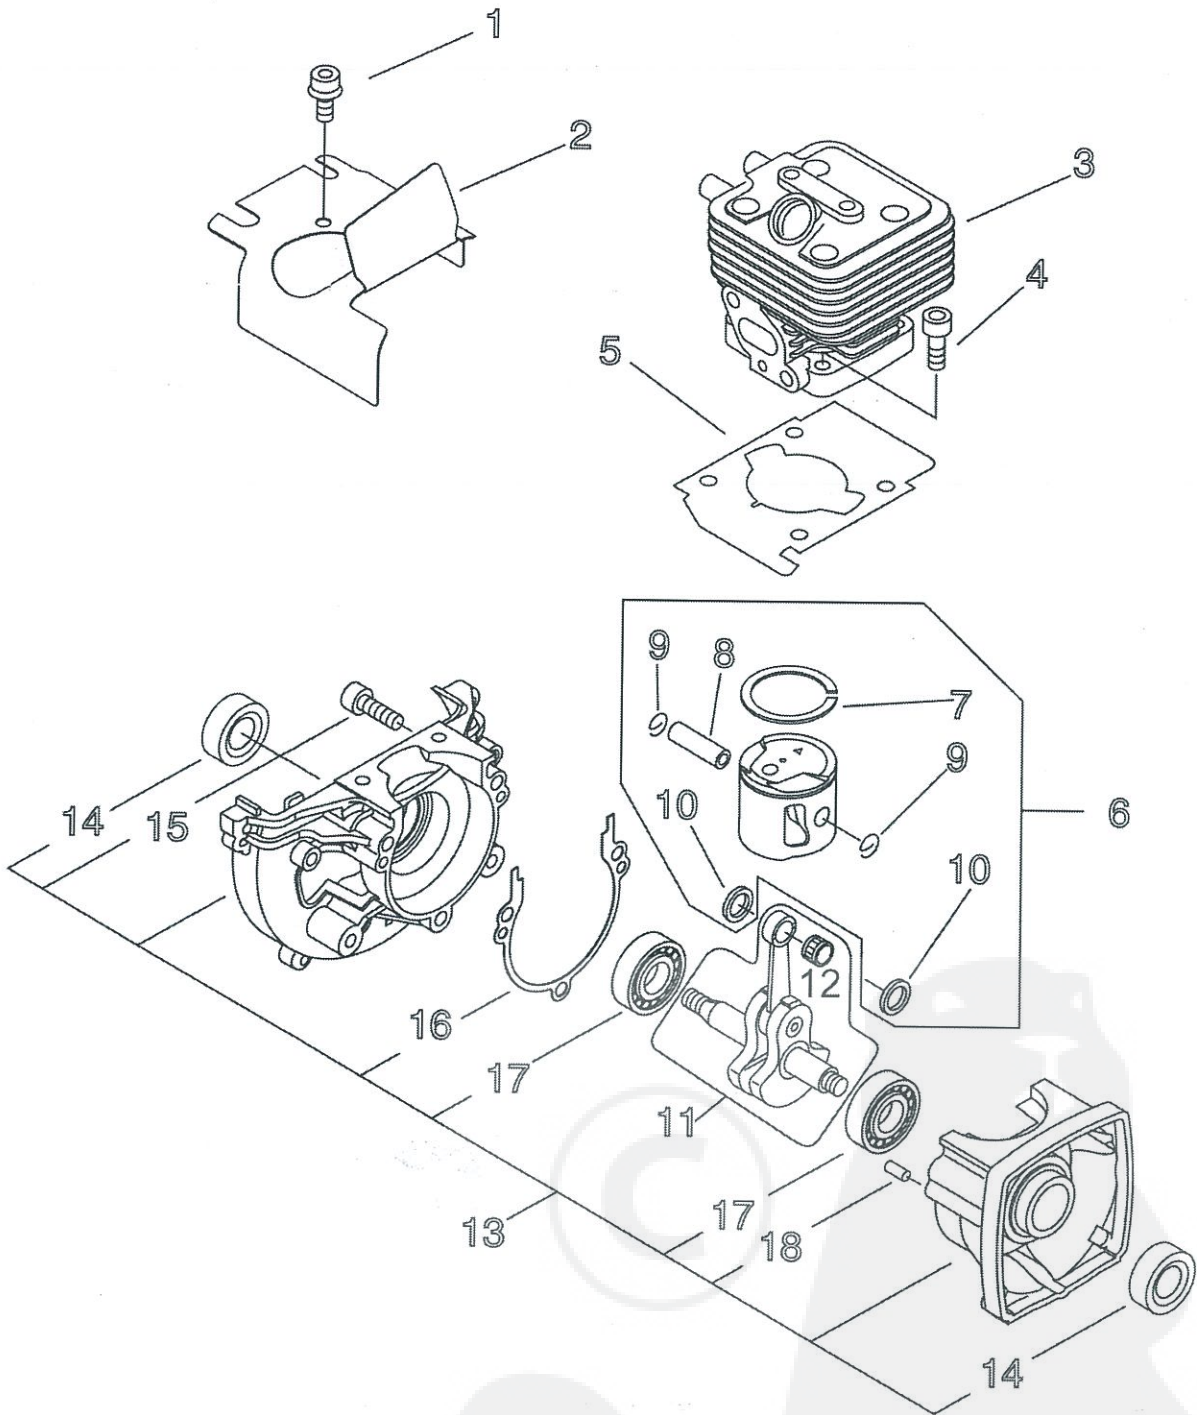

PB-251(37), 37009053-, Cylinder, Crankcase, Piston
P014-000030-10Hb, 2010/05/31

PB-251(37), 37009053-, Cylinder, Crankcase, Piston
 P014-000030-10Hb, 2010/05/31

Key	Lv	Part no.	Part description	Quantity	Note1	Note2
1		900106-05008	BOLT, H.S. 5* 8	2		
2		A160-000821	COVER,CYLINDER	1		
3		A130-000780	CYLINDER	1		
4		900162-05025	BOLT, H.S. 5*25	4		
5		V100-000190	GASKET,CYL	1		
6		P021-010260	PISTON KIT	1		
7	+	A101-000140	RING, PISTON	1		
8	+	V606-000000	PIN,ENG 8	1		
9	+	100015-04630	CIRCLIP, PISTON PIN	2		
10	+	100014-11520	SPACER, PISTON PIN	2		
11		A011-000371	CRANKSHAFT,ASM	1		
12	+	V553-000060	BEARING,NEEDLE 8	1		
13		P021-008231	CRANKCASE KIT	1		
14	+	100212-42031	OILSEAL	2		
15	+	900162-05028	BOLT, H.S. 5*28	3		
16	+	100242-42030	GASKET, CRANKCASE	1		
17	+	94035-36201	BEARING BALL	1		
18	+	100215-03930	PIN, DOWEL	2		

PB-251(37), 37009053-, Handle
P014-000030-10Hb, 2010/05/31

PB-251(37), 37009053-, Handle
P014-000030-10Hb, 2010/05/31

Key	Lv	Part no.	Part description	Quantity	Note1	Note2
1		900238-05025	SCREW 5*25	1		
2		900602-00005	WASHER 5	1		
3		C453-000260	LEVER, THROTTLE	1		
4		900603-00005	WASHER 5	1		
5		C411-000010	LID,HANDLE	1		
6		900562-50005	LOCKNUT 5	1		
7		C450-000241	CONTROL, THROTTLE	1		
8		900253-05025	SCREW 5*25	1		
9		900253-05020	SCREW 5*20	3		
10		C454-000130	ROD, THROTTLE	1		
11		V431-000000	CABLE,INNER	1		
12		C400-000471	HANDLE, FRONT	1		
13		V263-000070	NUT,5	1		
14		X505-002310	LABEL,CAUTION	1		
15		A440-000770	SWITCH, ON OFF	1		
16		V486-000070	TERMINAL,LEAD	1		
17		890157-06560	LABEL, SWITCH	1		
18		V485-000830	LEAD	1		