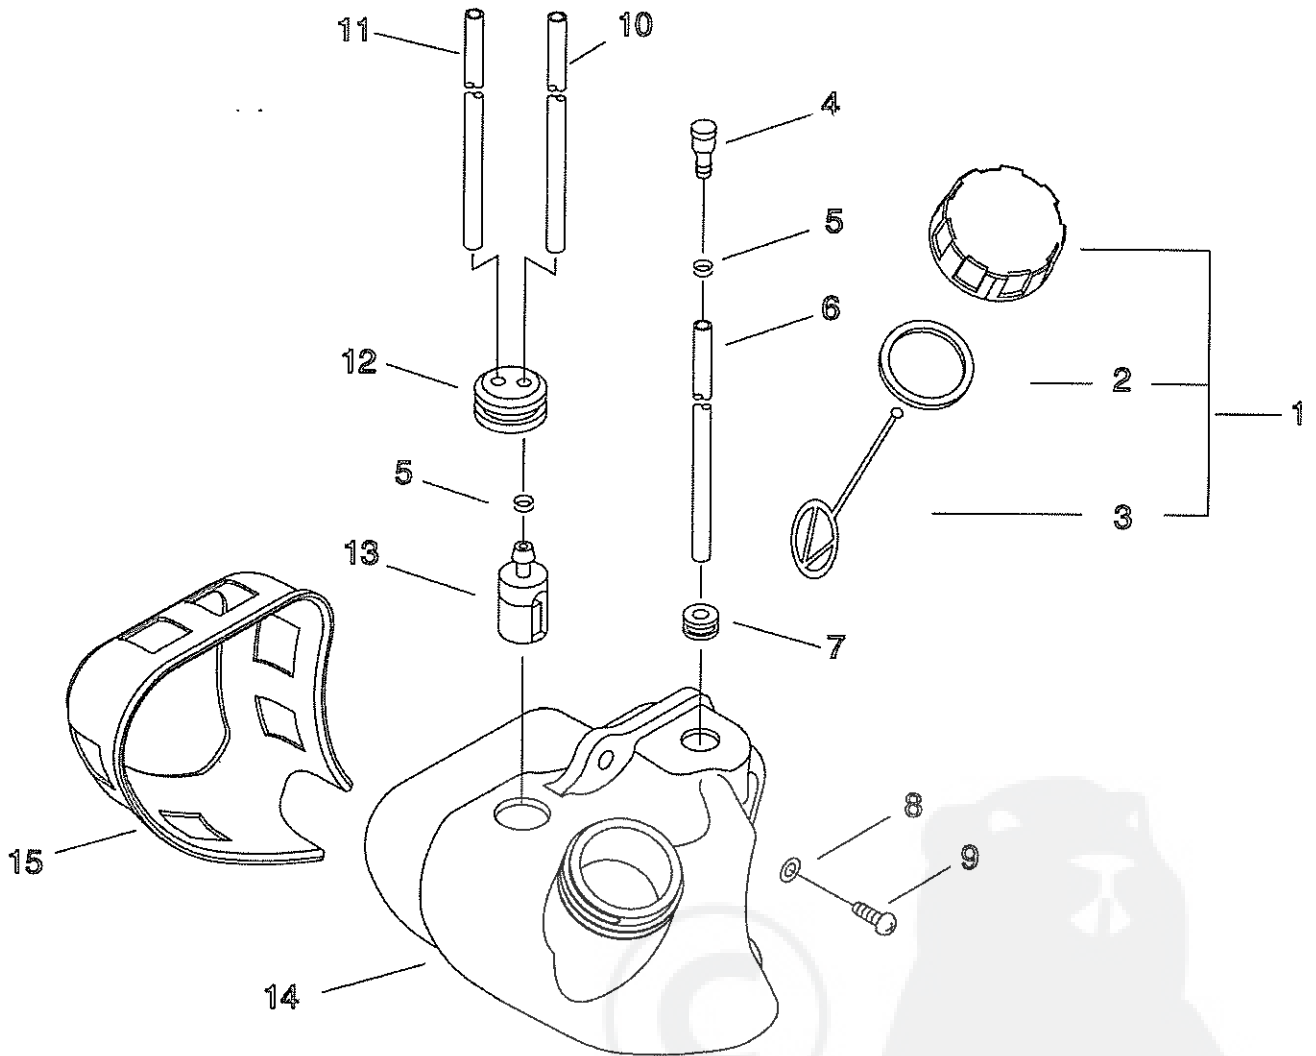

PB-251(37), 37009053-, Handle
P014-000030-10Hb, 2010/05/31

PB-251(37), 37009053-, Handle
P014-000030-10Hb, 2010/05/31

Key	Lv	Part no.	Part description	Quantity	Note1	Note2
1		900238-05025	SCREW 5*25	1		
2		900602-00005	WASHER 5	1		
3		C453-000260	LEVER, THROTTLE	1		
4		900603-00005	WASHER 5	1		
5		C411-000010	LID,HANDLE	1		
6		900562-50005	LOCKNUT 5	1		
7		C450-000241	CONTROL, THROTTLE	1		
8		900253-05025	SCREW 5*25	1		
9		900253-05020	SCREW 5*20	3		
10		C454-000130	ROD, THROTTLE	1		
11		V431-000000	CABLE,INNER	1		
12		C400-000471	HANDLE, FRONT	1		
13		V263-000070	NUT,5	1		
14		X505-002310	LABEL,CAUTION	1		
15		A440-000770	SWITCH, ON OFF	1		
16		V486-000070	TERMINAL,LEAD	1		
17		890157-06560	LABEL, SWITCH	1		
18		V485-000830	LEAD	1		

PB-251(37), 37009053-, Fuel Tank
P014-000030-10Hb, 2010/05/31

PB-251(37), 37009053-, Fuel Tank
 P014-000030-10Hb, 2010/05/31

Key	Lv	Part no.	Part description	Quantity	Note1	Note2
1		131004-55530	CAP ASSY, FUEL TANK	1		
2	+	131016-55830	GASKET, FUEL CAP	1		
3	+	131051-56030	CLIP, FUEL CAP	1		
4		A356-000030	VALVE,CHECK	1		
5		132013-09820	CLIP	2		
6		V471-001220	PIPE	1		
7		132115-01461	GROMMET	1		
8		900603-00005	WASHER 5	2		
9		900253-05020	SCREW 5*20	2		
10		V471-001860	PIPE	1		
11		132010-49730	PIPE 3*6*85	1		
12		132115-44330	GROMMET	1		
13		131205-07320	STRAINER, FUEL	1		
14		A350-000550	TANK, FUEL	1		
15		V420-001430	CUSHION	1		