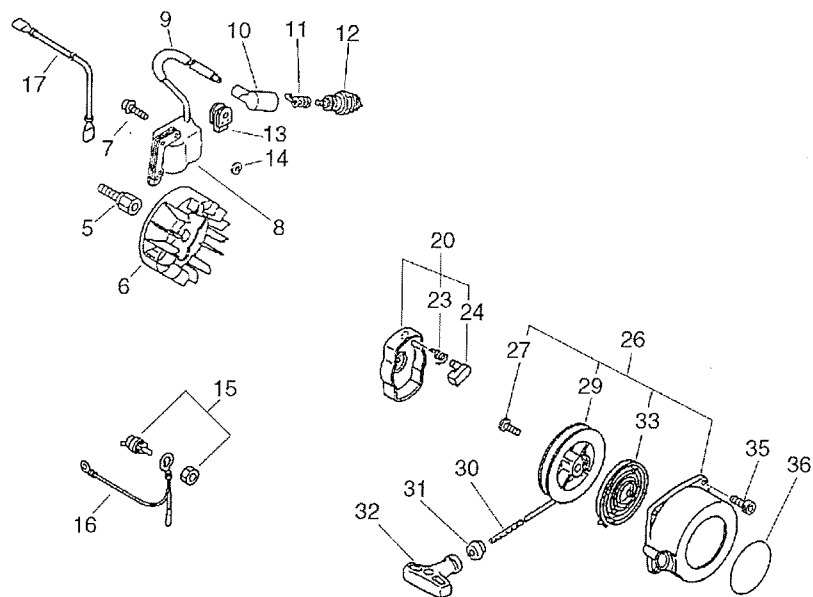

ES-1000
Starter, Magneto

No.2

ES-1000
Starter, Magneto

Key	Lv	Part no.	Part description	Quantity
5		200011-05661	HUB, FAN	1
6		158800-06360	ROTOR, MAGNETO	1
6		158800-20560	ROTOR, MAGNETO	1
7		900162-04022	BOLT, H.S. 4*22	2
8		158626-06360	COIL, IGNITION	1
8		158626-06361	COIL, IGNITION	1
9		156611-05060	TUBE	1
10		159012-03433	CAP, SPARK PLUG	1
11		159011-03432	COIL, SPARK PLUG	1
12		159017-10230	PLUG, SPARK (RCJ-7Y)	1
13		150112-05060	BUSHING	1
14		101531-54330	COLLAR	2
15		163400-03460	SWITCH, IGNITION	1
16		162010-08760	LEAD, GROUND	1
17		162021-08760	LEAD	1
20		177202-44330	PAWL ASSY, STARTER	1
20		177202-44331	PAWL ASM., STARTER	1
23	+	177234-42030	SPRING, RETURN	1
23	+	177234-12220	SPRING, PAWL	1
24	+	177218-44330	PAWL, STARTER	1
26		177200-42032	STARTER ASSY	1
26		177200-42033	STARTER ASSY	1
27	+	177236-44330	SCREW	1
29	+	177215-42030	DRUM, STARTER	1
29	+	177215-44430	DRUM, STARTER	1
30	+	177226-10120	ROPE, STARTER	1
31	+	177227-42030	GUIDE, ROPE	1
32	+	177228-06530	GRIP, STARTER	1
33	+	177220-42030	SPRING, REWIND	1
35		900238-04018	SCREW 4*18	2
35		900162-04018	BOLT, H.S. 4*18	2
36		890118-49130	LABEL, ECHO	1