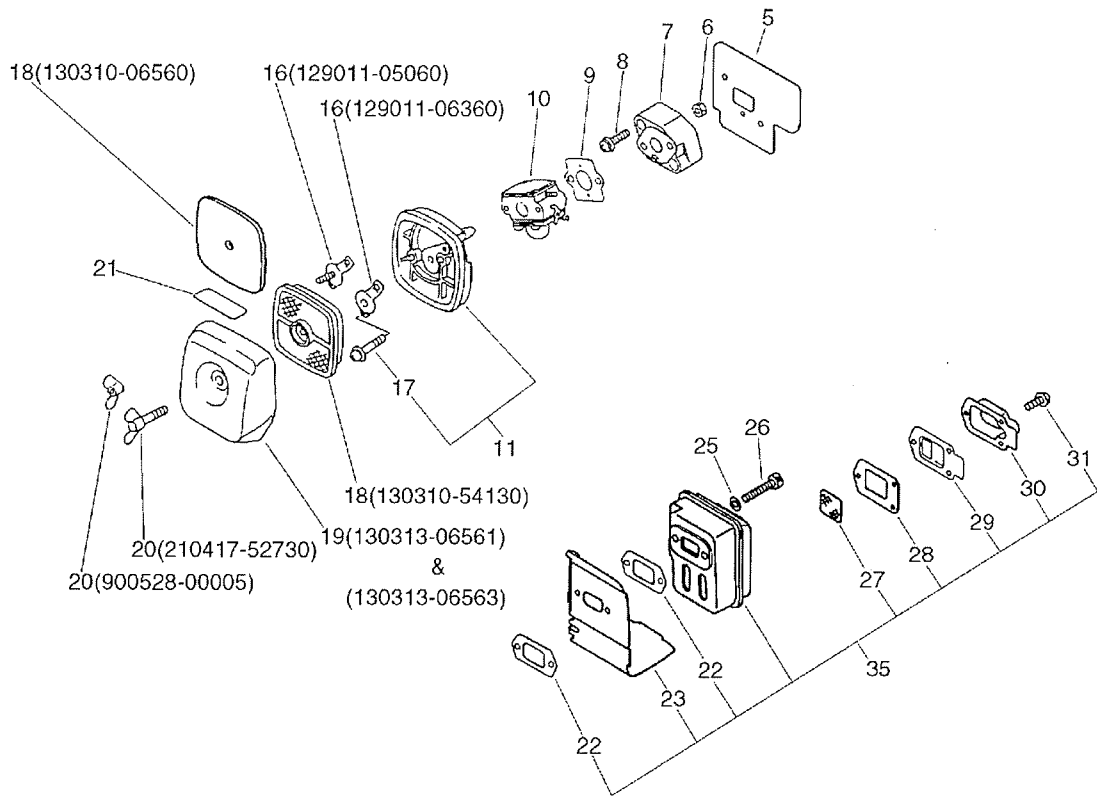

ES-1000
Air Cleaner, Muffler

No.3

ES-1000

Air Cleaner, Muffler

Key	Lv	Part no.	Part description	Quantity
5		130010-05062	GASKET, INTAKE	1
6		900500-00005	NUT 5	2
7		130017-05061	INSULATOR	1
7		130017-05062	INSULATOR, INTAKE	1
8		900238-05022	SCREW 5*22	2
9		130016-42031	GASKET, INTAKE	1
9		V103-000111	GASKET,INTAKE	1
9		130016-42031	GASKET, INTAKE	1
10		125200-06861	CARBURETOR ASSY	1
10		125200-06862	CARBURETOR	1
11		130307-06561	CASE, AIR CLEANER	1
11		P021-002921	CASE, AIR CLEANER	1
17	+	900242-05065	SCREW 5*65	2
16		129011-05060	PLATE	1
16		129011-06360	PLATE, PREVENT	1
16		129011-06361	PLATE, PREVENT	1
18		130310-06560	FILTER, AIR	1
18		130310-54130	FILTER, AIR	1
19		130313-06560	COVER, AIR CLEANER	1
19		130313-06561	COVER, AIR CLEANER	1
19		130313-06563	LID, AIR CLEANER	1
20		900528-00005	NUT	1
20		210417-52730	BOLT, WING	1
21		890121-05360	LABEL, METERING	1
35		145800-05062	MUFFLER ASSY	1
35		145800-05063	MUFFLER ASSY	1
22	+	145510-42031	GASKET, MUFFLER	2
22	+	V104-000160	GASKET,EXHAUST	2
23	+	145871-05760	COVER, MUFFLER	1
27	+	145862-40630	SCREEN, MUFFLER	1
28	+	145866-42031	GASKET, MUFFLER LID	1
29	+	145876-42030	LID, MUFFLER (B)	1
30	+	145876-05060	PLATE	1
30	+	145876-05061	PLATE	1
31	+	900242-04010	SCREW 4*10	3
25		900600-00005	WASHER 5	2