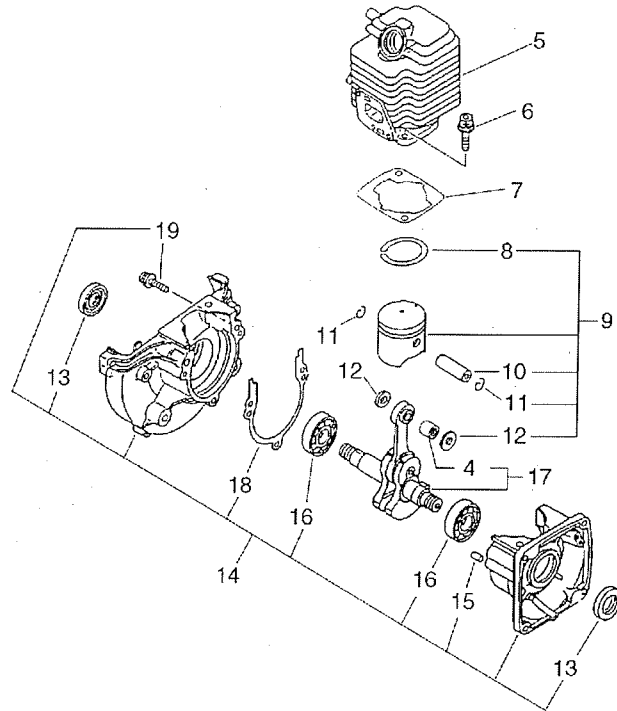

## ES-1000.

ES-1000  
Cylinder, Crankcase, Piston  
**No.1.**

ES-1000

Cylinder, Crankcase, Piston

Key	Lv	Part no.	Part description	Quantity
5		101011-45230	CYLINDER	1
6		900162-05022	BOLT, H.S. 5*22	2
7		101010-44331	GASKET, CYL. BASE	1
7		101010-44332	GASKET, CYL. BASE	1
9		100000-44330	PISTON KIT	1
9		100000-44331	PISTON KIT	1
8	+	100011-05330	RING, PISTON	1
10	+	100013-11520	PIN, PISTON	1
11	+	100015-04630	CIRCLIP, PISTON PIN	2
12	+	100014-11520	SPACER, PISTON PIN	2
14		100204-51030	CRANKCASE KIT	1
14		100204-51031	CRANKCASE KIT	1
13	+	100212-42030	OILSEAL	2
13	+	100212-42031	OILSEAL	2
15	+	100215-03930	PIN, DOWEL	2
16	+	900810-36201	BEARING, BALL 6201	2
16	+	94035-36201	BEARING BALL	2
18	+	100242-42030	GASKET, CRANKCASE	1
19	+	900162-05028	BOLT, H.S. 5*28	3
17		100100-44732	CRANKSHAFT ASSY	1
17		100100-44733	CRANKSHAFT	1
4	+	100012-51230	BEARING, NEEDLE	1
4	+	V553-000030	BEARING, NEEDLE 8	1