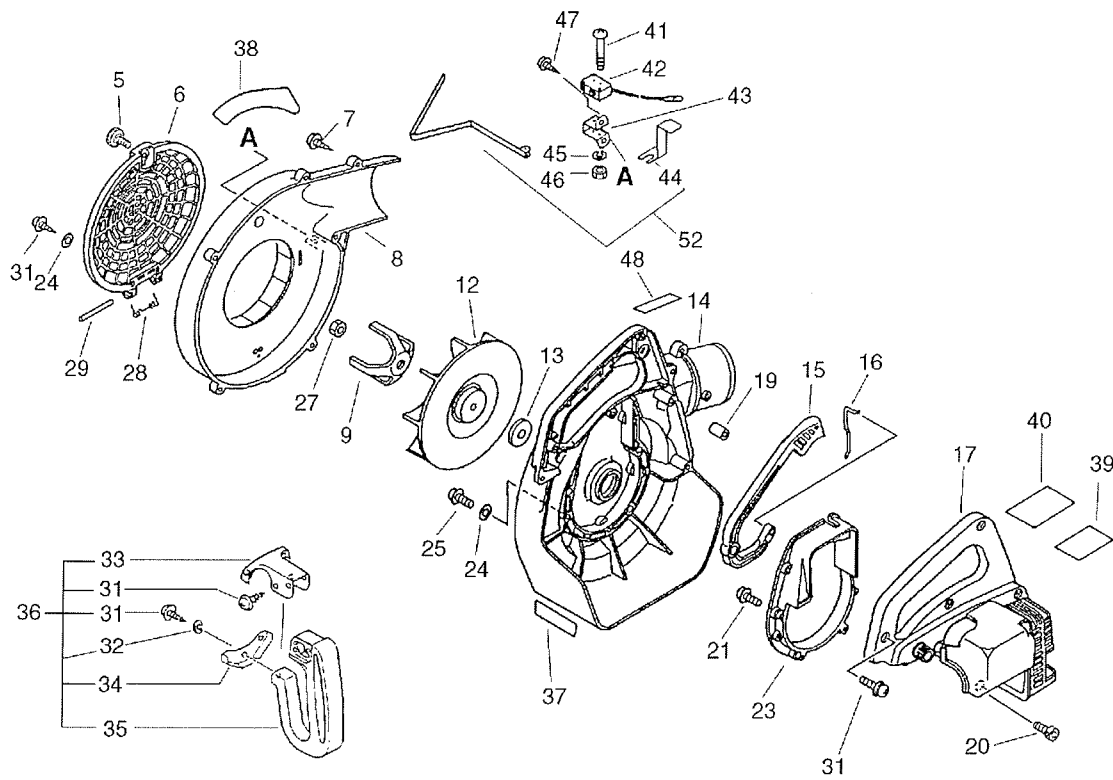

ES-1000  
Fan Case

No.5

ES-1000  
Fan Case

Key	Lv	Part no.	Part description	Quantity
5		130406-05060	BOLT, THUMB (BL)	1
5		130406-06360	KNOB, FASTENER	1
5		130406-20660	THUMB	1
5		V299-000290	KNOB,FASTENER	1
6		200124-05061	GRID, FAN CAS	1
7		900253-05020	SCREW 5*20	6
8		200111-08761	CASE, FAN	1
9		200180-08761	CUTTER, SHREDDER	1
12		200010-06362	FAN	1
12		200010-06363	FAN	1
13		100132-05660	WASHER	1
14		200110-06361	CASE, FAN	1
15		178010-06360	CONTROL, THROTTLE	1
16		178011-05060	ROD, THROTTLE	1
17		104008-06360	COVER SET, ENGINE	1
19		163895-08760	COLLAR	1
20		900238-04018	SCREW 4*18	2
20		900162-04018	BOLT, H.S. 4*18	2
21		900238-04018	SCREW 4*18	4
23		104930-05061	BASE, ENGINE	1
24		104032-05060	WASHER	6
25		900238-04022	SCREW 4*22	5
25		900162-04022	BOLT, H.S. 4*22	5
27		900500-00008	NUT 8	1
28		200152-05060	SPRING, GRID	1
29		200150-05060	SHAFT, GRID	1
36		351000-05060	HANDLE ASSY, REAR	1
31	+	900253-05014	SCREW 5*14	3
32	+	900605-00005	WASHER, SPRING 5	1
33	+	351011-05060	SUPPORTER HANDLE	1
34	+	351028-05060	SUPPORTER, HANDLE	1
35	+	351010-05060	HANDLE (BL)	1
31		900253-05014	SCREW 5*14	6
37		890160-06360	LABEL, CAUTION	1
37		890160-06361	LABEL, CAUTION	1
38		890112-08761	LABEL, MODEL	1