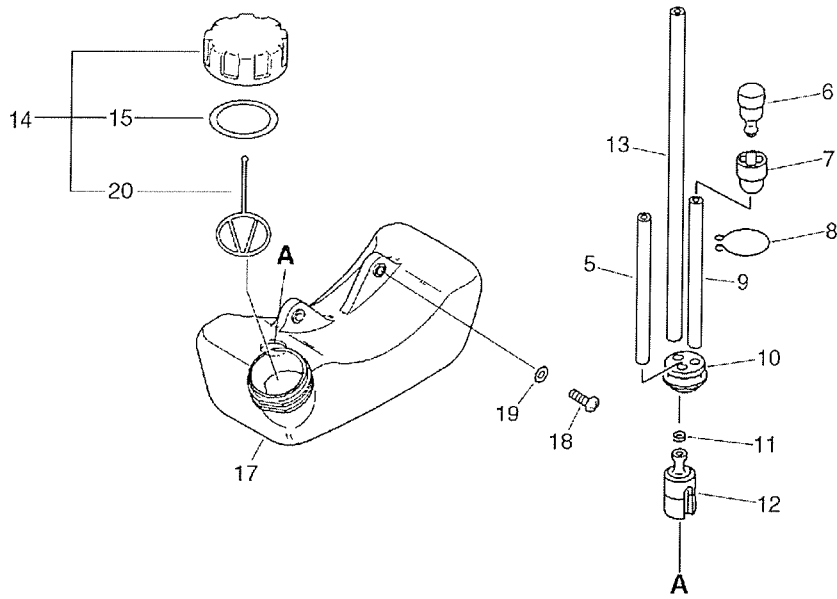

ES-1000
Fuel Tank
No.4

ES-1000
Fuel Tank

Key	Lv	Part no.	Part description	Quantity
5		132012-51030	PIPE 3*5* 90	1
5		132010-56330	PIPE 3*6*90	1
6		131300-40630	VALVE, CHECK	1
6		131300-56430	VALVE, CHECK	1
6		A356-000030	VALVE,CHECK	1
7		131328-40630	COVER, VENT	1
8		132013-05060	CLIP, PIPE	1
9		131312-44330	PIPE, 3*5*70L	1
9		V471-001200	PIPE	1
10		132115-46730	GROMMET, FUEL	1
10		V137-000030	GROMMET,FUEL	1
11		132013-09820	CLIP	1
12		131205-07320	STRAINER, FUEL	1
13		132010-13930	PIPE, FUEL	1
13		V471-001190	PIPE	1
14		131004-06560	CAP ASSY,FUEL TANK	1
14		131004-56330	CAP ASSY, FUEL TANK	1
14		131004-55530	CAP ASSY, FUEL TANK	1
15	+	131016-40930	GASKET, FUEL CAP	1
15	+	131016-55830	GASKET, FUEL CAP	1
16	+	131051-52430	CONNECTOR, CAP	1
16	+	131051-56030	CLIP, FUEL CAP	1
17		131005-05760	TANK, FUEL WH	1
17		131005-05761	TANK, FUEL	1
18		900238-05016	SCREW 5*16	2
19		900603-00005	WASHER 5	2