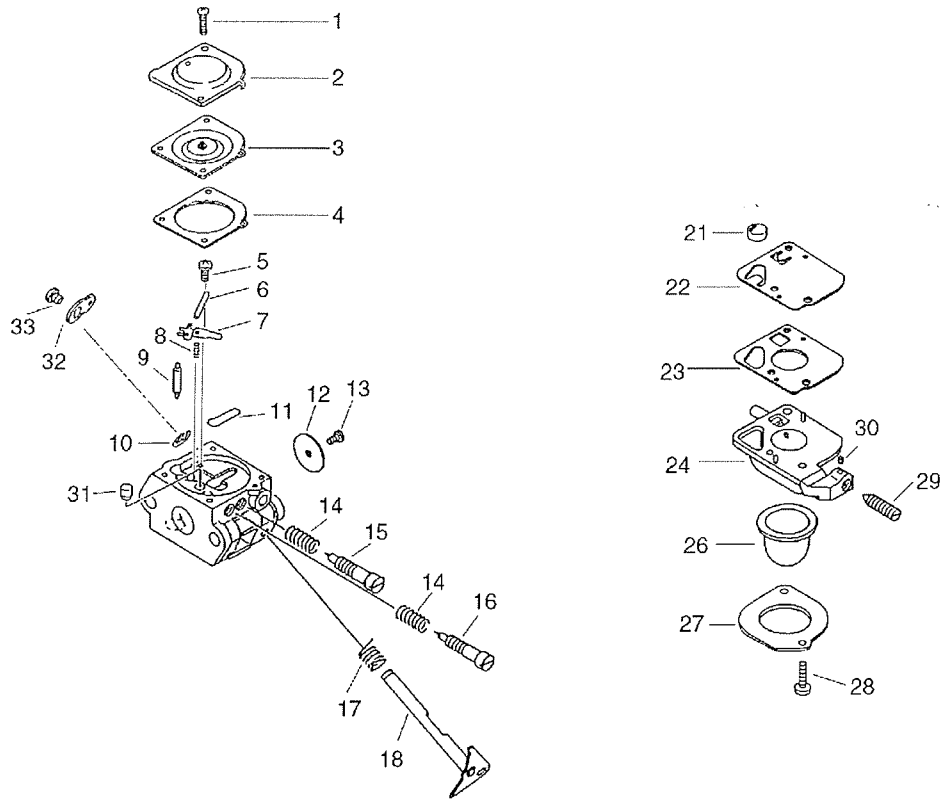

ES-1000
Carburetor
No.7

ES-1000
Carburetor

Key	Lv	Part no.	Part description	Quantity
		125200-06861	CARBURETOR ASSY	1
		125200-06862	CARBURETOR	1
1	+	125344-52130	SCREW	2
2	+	125342-52130	COVER, DIAPHRAGM	1
2	+	125342-13210	COVER, DIAPHRAGM	1
3	+	125341-42030	DIAPHRAGM	1
4	+	125340-42030	GASKET, DIAPHRAGM	1
5	+	125339-42030	SCREW	1
6	+	125338-13930	PIN, METERING ARM	1
7	+	125323-42030	LEVER, METERING	1
8	+	125322-07260	SPRING, COIL	1
9	+	125337-06960	VALVE, INLET NEEDLE	1
10	+	125327-13930	CLIP	1
11	+	125345-15130	PLUG, WELCH	1
12	+	125316-42030	VALVE, THROTTLE	1
13	+	125314-13930	SCREW	1
14	+	125319-42030	SPRING, COIL	2
15	+	125318-42030	NEEDLE, IDLE	1
16	+	125320-06860	NEEDLE, HIGH SPEED	1
17	+	125313-42030	SPRING, THRT. RETURN	1
18	+	125317-06860	SHAFT, THROTTLE	1
21	+	125326-42030	STRAINER	1
22	+	125312-12820	DIAPHRAGM, FUEL PUMP	1
23	+	125325-42030	GASKET, FUEL PUMP	1
23	+	125325-13310	GASKET, PUMP	1
24	+	125383-13310	BASE, PRIMER	1
24	+	P005-000990	BASE, PRIMER	1
26	+	125381-46730	PUMP, PRIMING	1
26	+	125381-08660	PUMP, PRIMING	1
27	+	125363-11610	RING	1
28	+	125310-11610	SCREW	2
29	+	125334-06860	SCREW, IDLE ADJUST	1
30	+	125378-13930	PIECE, FRICTION	1
31	+	125376-06360	NOZZLE, CHECK VALVE	1
31	+	P005-001030	NOZZLE, CHECK VALVE	1
32	+	125350-05060	LEVER, THROTTLE	1