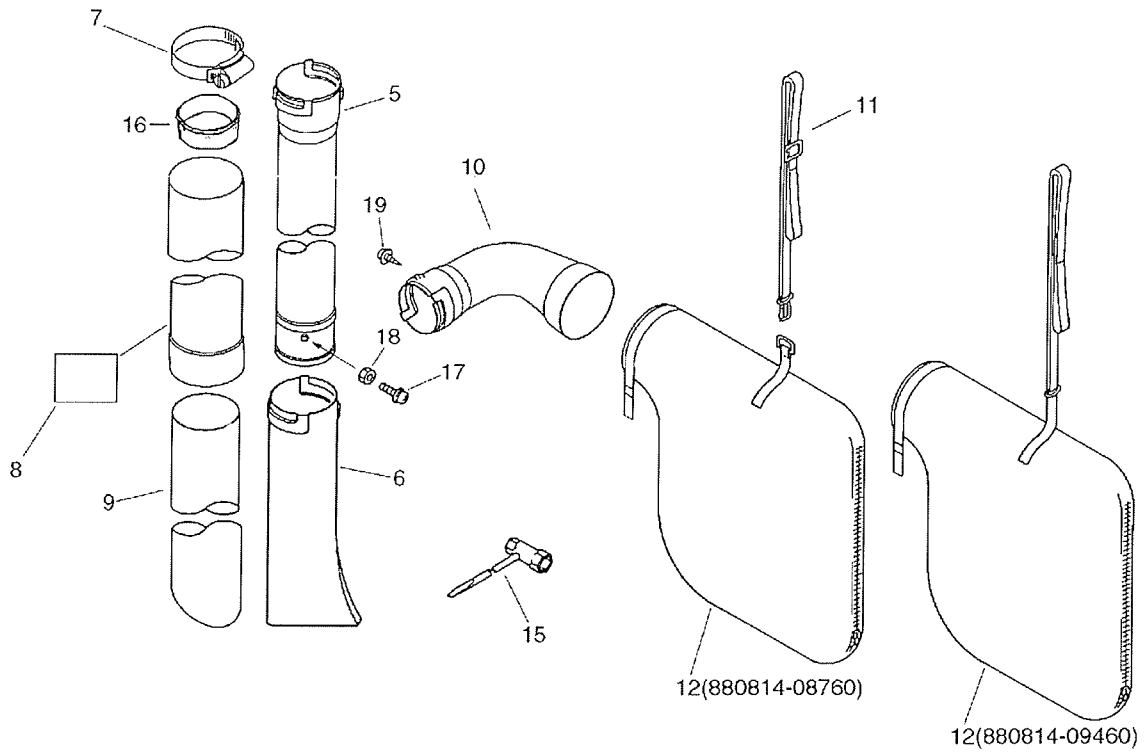

ES-1000
Pipe, Dust Bag, Tool
No.6

ES-1000

Pipe, Dust Bag, Tool

Key	Lv	Part no.	Part description	Quantity
5		210015-05060	PIPE, STRAIGHT (BL)	1
5		210007-20660	PIPE,BLOWER	1
17	+	900238-05010	SCREW 5*10	1
18	+	900500-00005	NUT 5	1
6		210031-05060	NOZZLE, FAN HEAD	1
7		210413-05060	CLAMP, FLEXIBLE PIPE	1
8		890135-08760	LABEL, MODEL	2
9		210027-06561	PIPE, SUCTION	1
9		210027-06562	PIPE, SUCTION	1
10		215012-05060	CONNECTOR (BL)	1
10		215012-20110	PIPE,MAIN	1
11		301005-05060	HARNESS	1
12		880814-08760	BAG, DUST 60L	1
12		880814-09460	BAG, DUST(W/HARNESS)	1
12		X692-000020	BAG,DUST	1
12		X692-000021	BAG,DUST	1
15		895410-09630	WRENCH, W/S. DRIVER	1
15		895410-07630	WRENCH, W/S. DRIVER	1
16		385155-09660	SLEEVE	1
19		900256-05010	SCREW, TAPPING	1