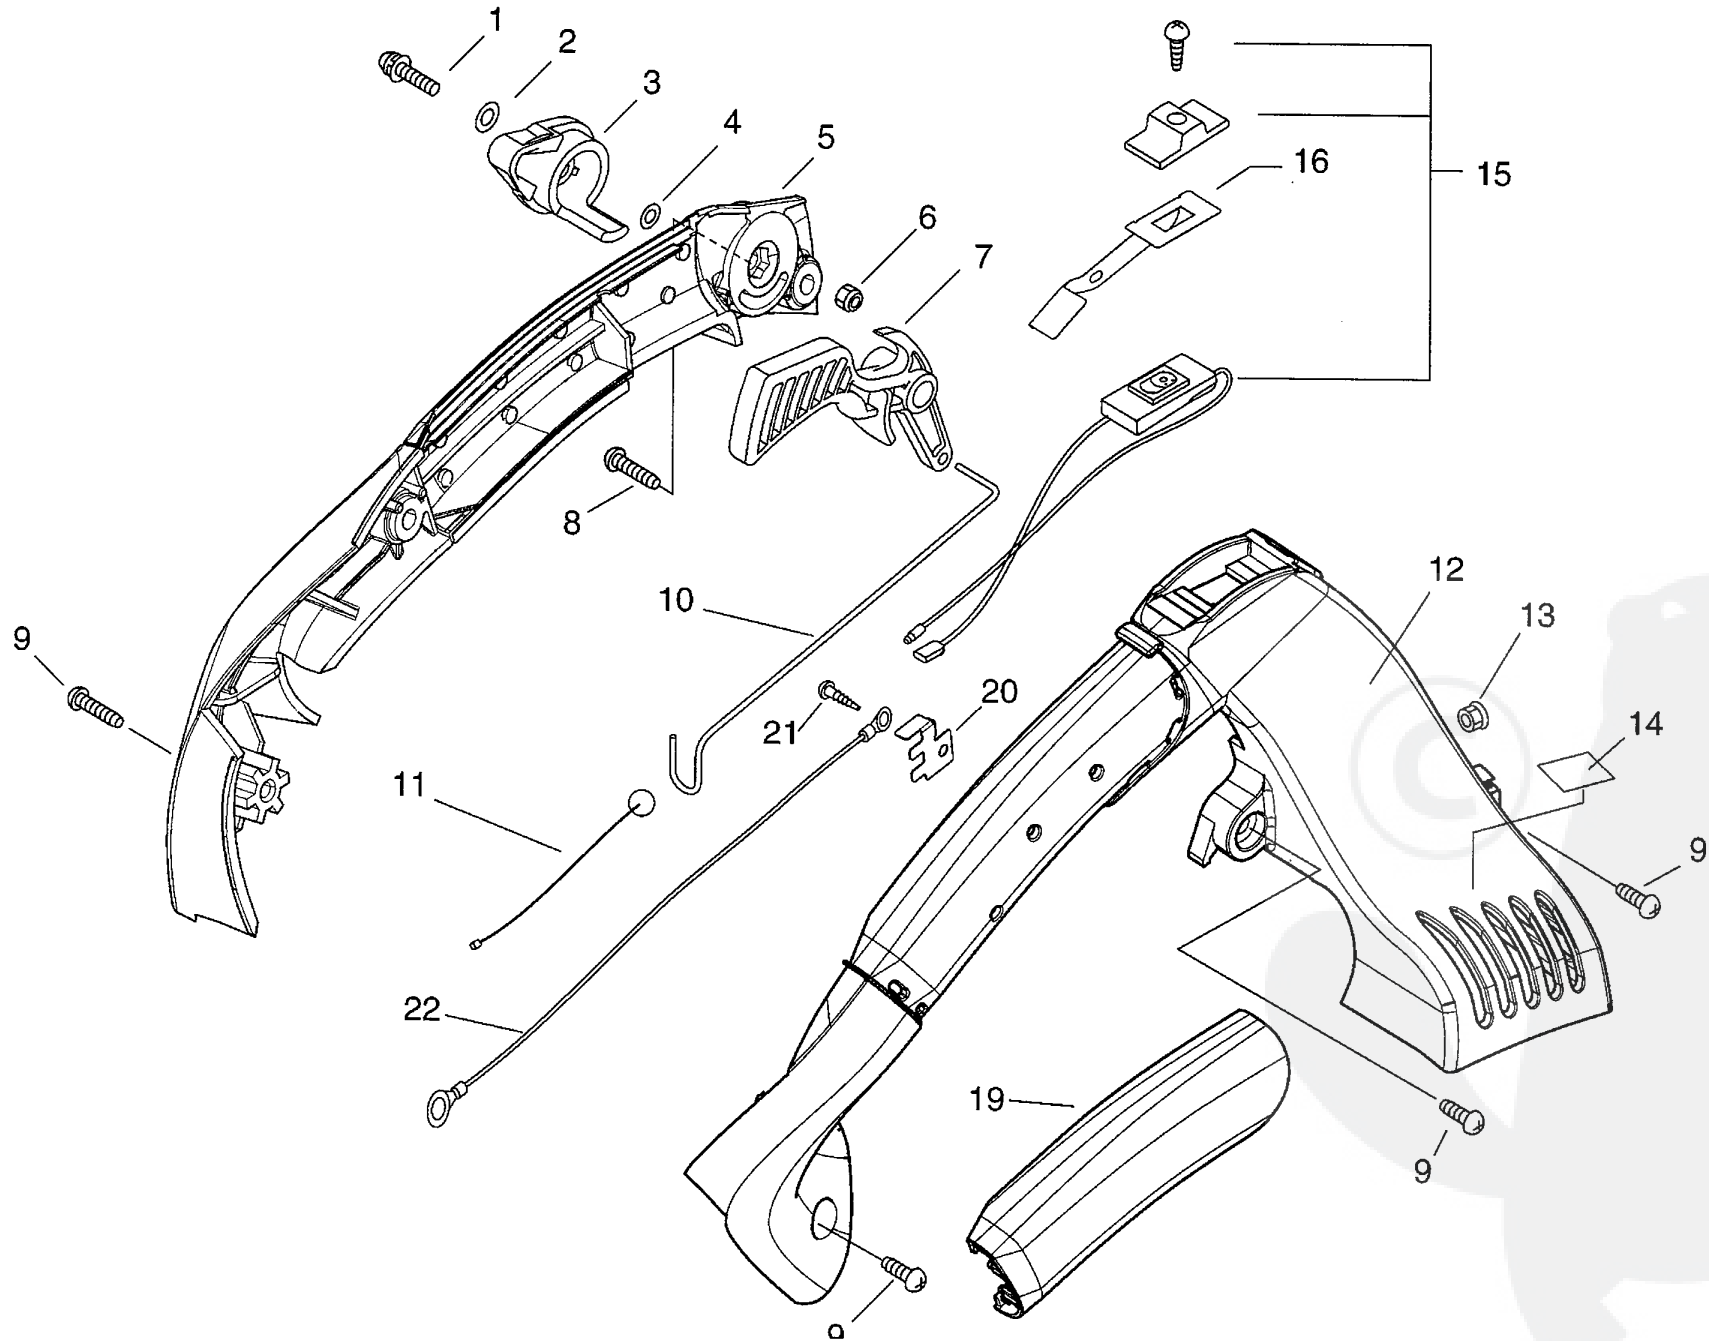

Parts List

Group:Shred 'N' Vac Model:ES-255ES(37) Section:Handle(5)

Key	Lv	Part Number	Q'ty	Description	Remarks	Note
1		900238-05025	1	SCREW 5*25		
2		900602-00005	1	WASHER 5		
3		C453-000260	1	LEVER, THROTTLE		
4		900603-00005	1	WASHER 5		
5		C411-000020	1	LID,HANDLE	Sus. by C411-000021	
5		C411-000021	1	LID,HANDLE		
6		900562-50005	1	LOCKNUT 5		
7		C450-000241	1	CONTROL, THROTTLE		
8		900253-05025	1	SCREW 5*25		
9		900253-05020	4	SCREW 5*20		
10		C454-000130	1	ROD, THROTTLE		
11		V431-000000	1	CABLE, INNER		
12		C400-000490	1	HANDLE, FRONT		
13		V263-000070	1	NUT, 5		
14		X505-002310	1	LABEL, CAUTION		
15		A440-001010	1	SWITCH, ON OFF		
16		V486-000110	1	TERMINAL, LEAD		
19		C412-000150	1	GRIP, HANDLE		
20		V486-000120	1	TERMINAL, LEAD		
21		900253-04010	1	SCREW 4*10		
22		V485-000370	1	LEAD		