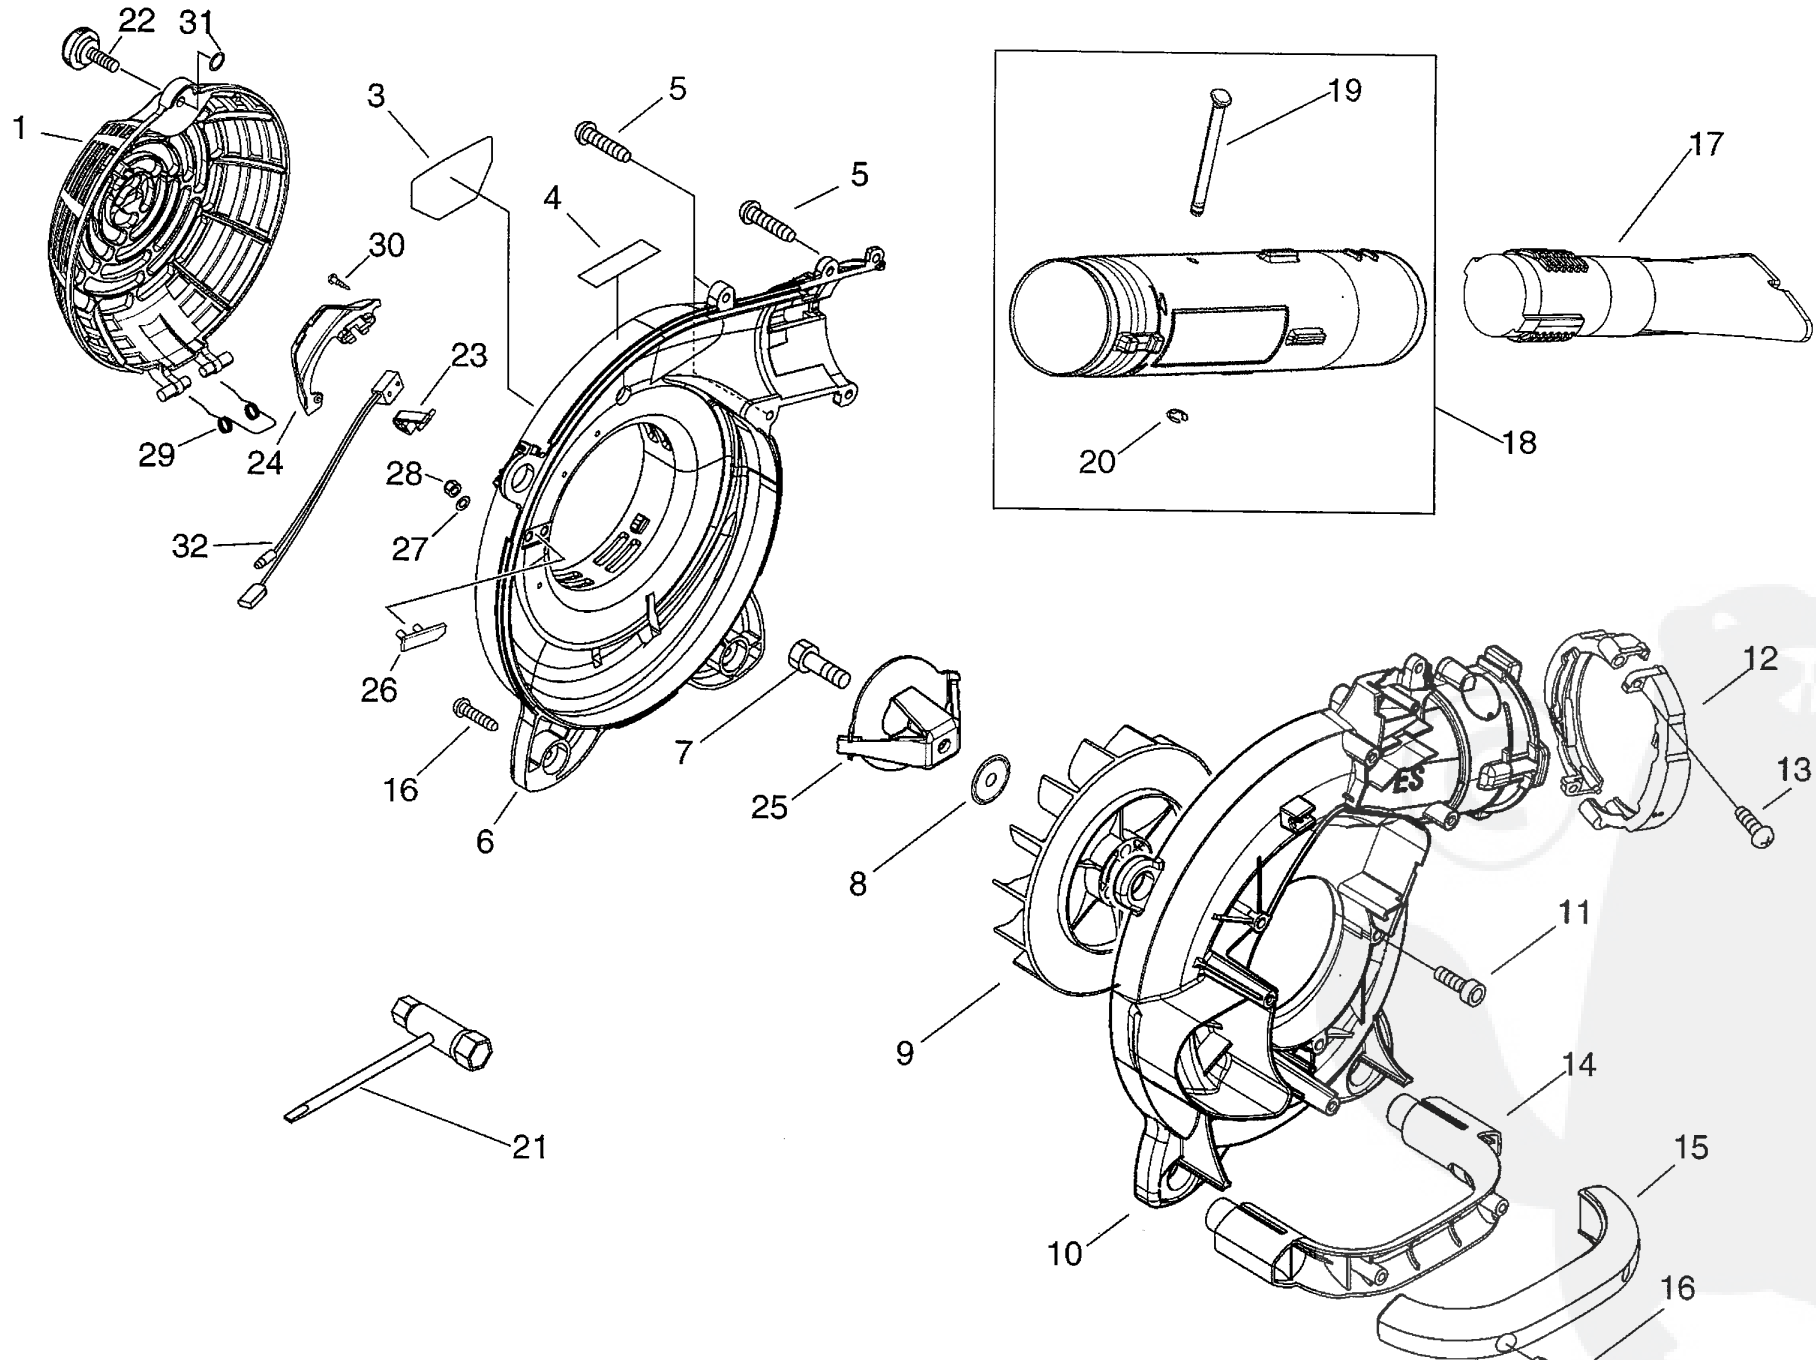

P a r t s L i s t

Group:Shred 'N' Vac Model:ES-255ES(37) Section:Fan Case, Blower Pipe(Sr/Nr 37009332 to 37010392) (8)

Key	Lv	Part Number	Q'ty	Description	Remarks	Note
1		E104-000090	1	GRID, BLOWER		
3		X547-000870	1	LABEL, ECHO		
4		X505-002080	1	LABEL, CAUTION		
5		900253-05020	7	SCREW 5*20		
5		900253-05020	4	SCREW 5*20		
6		E103-000490	1	CASE, FAN		
7		900105-08015	1	BOLT, H.S. 8*15		
8		100143-19830	1	WASHER		
9		E100-000063	1	FAN, BLOWER		
10		E103-000501	1	CASE, FAN		
11		900162-04020	4	BOLT, H.S. 4*20		
12		E162-000000	2	FIXTURE, BLOW PIPE		
13		900253-05020	2	SCREW 5*20		
14		C410-000390	1	HANDLE, REAR		
15		C410-000400	1	HANDLE, REAR		
16		900253-05020	2	SCREW 5*20		
16		900253-05020	4	SCREW 5*20		
17		E165-000191	1	PIPE, BLOWER	Sr/Nr 37009332 and after	
18		E165-000210	1	PIPE, BLOWER		
19	+	E178-000050	1	GUARD, PIPE		
20	+	V583-000080	1	RING		
21		895410-06960	1	WRENCH, W/S-DRIVER		
22		V299-000290	1	KNOB, FASTENER		
23		A446-000000	1	LEVER, ACTUATOR		
24		A473-000020	1	LID, SWITCH CASE		
25		X413-000031	1	CUTTER, SHREDDER	Sr/Nr 37010392 and befor	
26		X413-000020	1	CUTTER, SHREDDER		
27		900603-00005	2	WASHER 5