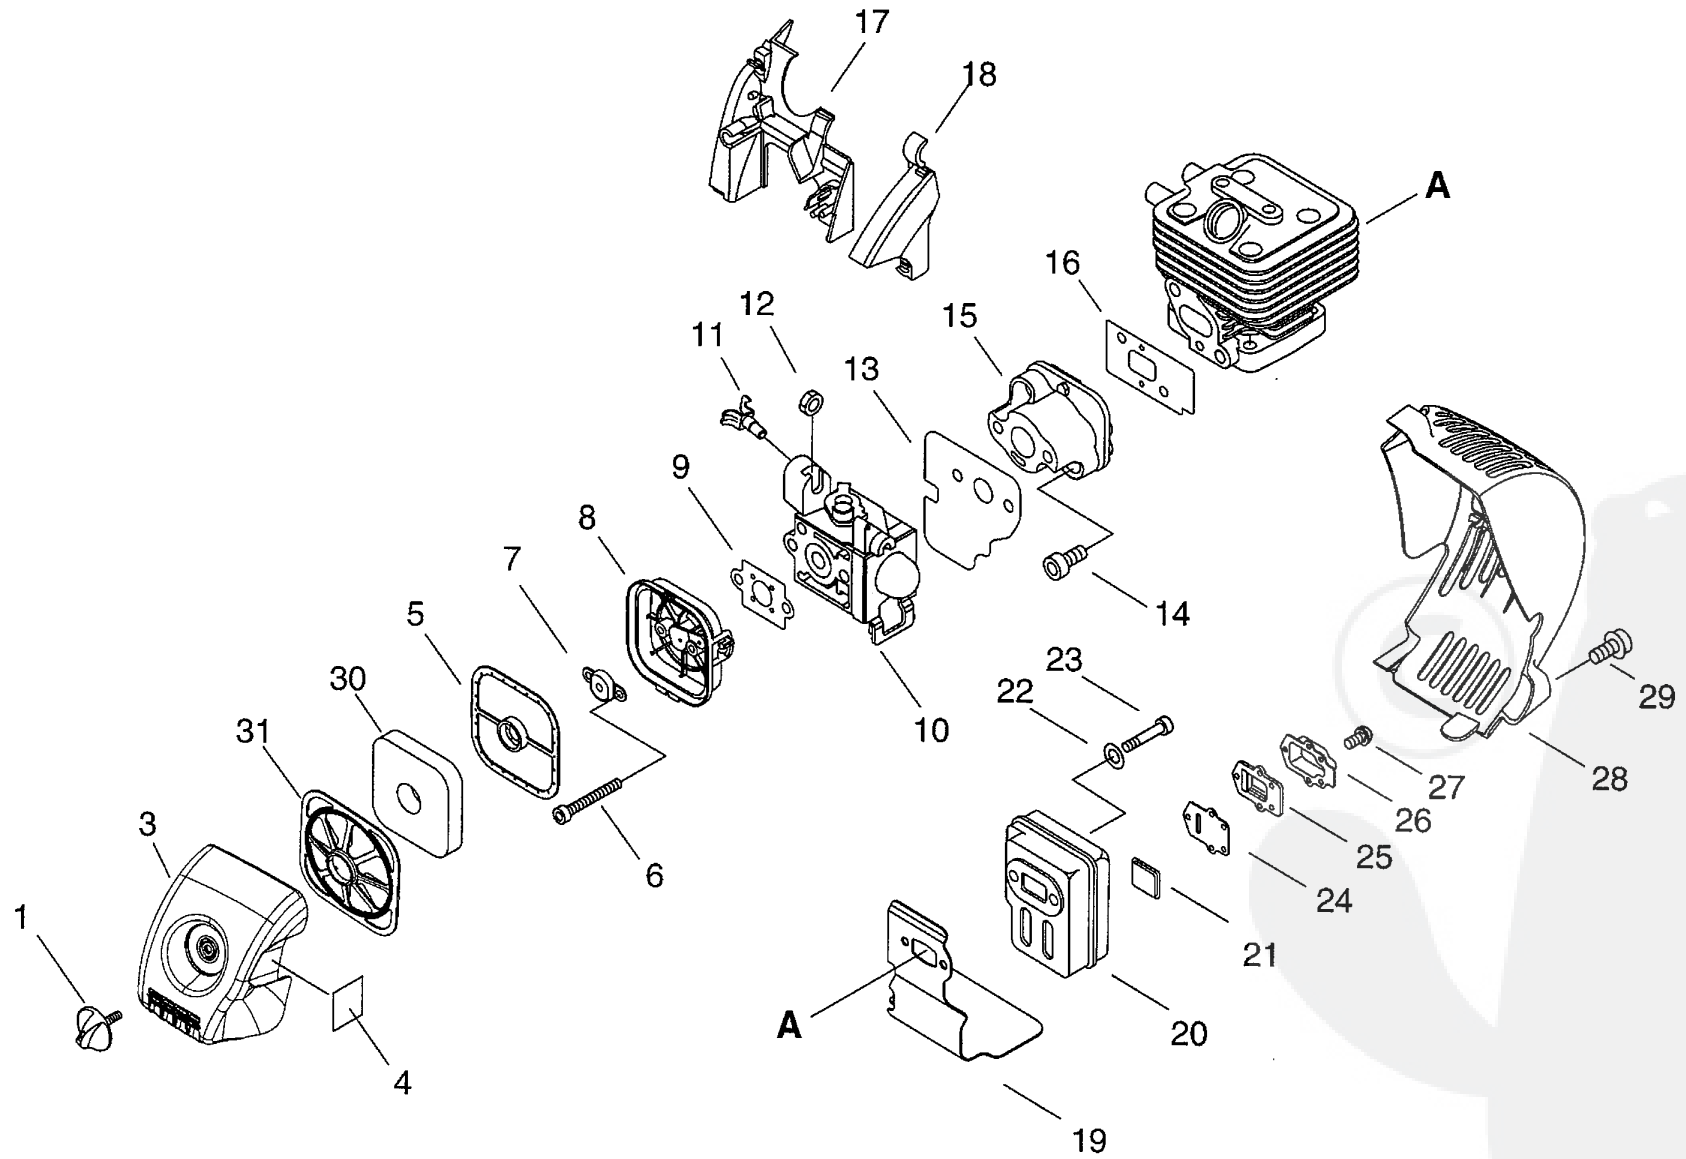

Parts List

Group:Shred 'N' Vac Model:ES-255ES(37) Section:Air Cleaner, Carbuertor, Muffler(Sr/Nr 37005785 and befor)(3)

Key	Lv	Part Number	Q'ty	Description	Remarks	Note
1		V299-000250	1	KNOB, FASTENER		
3		A232-000440	1	LID, CLEANER		
4		X506-000090	1	LABEL, CHOKE		
5		A226-000350	1	ELEMENT, AIR FILTER		
6		900105-05060	2	BOLT, H.S. 5*60		
7		A244-000070	1	PLATE, PREVENT		
8		P021-010980	1	CLEANER CASE ASY		
9		130016-42031	1	GASKET, INTAKE		
10		A021-001350	1	CARBURETOR, DIAPHRAGM	Sr/Nr 37005785 and before	
11		C480-000070	1	GUIDE, CABLE	Sr/Nr 37005785 and before	
12		V264-000050	1	NUT, 6	Sr/Nr 37005785 and before	
13		V103-000400	1	GASKET, INTAKE		
14		900162-05025	2	BOLT, H.S. 5*25		
15		A200-000280	1	INSULATOR, INTAKE		
16		V103-000390	1	GASKET, INTAKE		
17		A160-000830	1	COVER, CYLINDER		
18		C459-000010	1	COVER, THROTTLE		
19		V104-000820	1	GASKET, EXHAUST		
20		A300-000141	1	MUFFLER, EXHAUST		
21		A310-000070	1	SCREEN, ARRESTOR		
22		900603-00005	2	WASHER 5		
23		V203-000190	2	BOLT, 5		
24		V104-000830	1	GASKET, EXHAUST		
25		A313-000910	1	GUIDE, EXHAUST		
26		A313-000920	1	GUIDE, EXHAUST		
27		91367-04010	5	SCREW		
28		P021-011200	1	COVER, MUFFLER KIT		
29		900106-05014	2	BOLT, H.S. 5*14