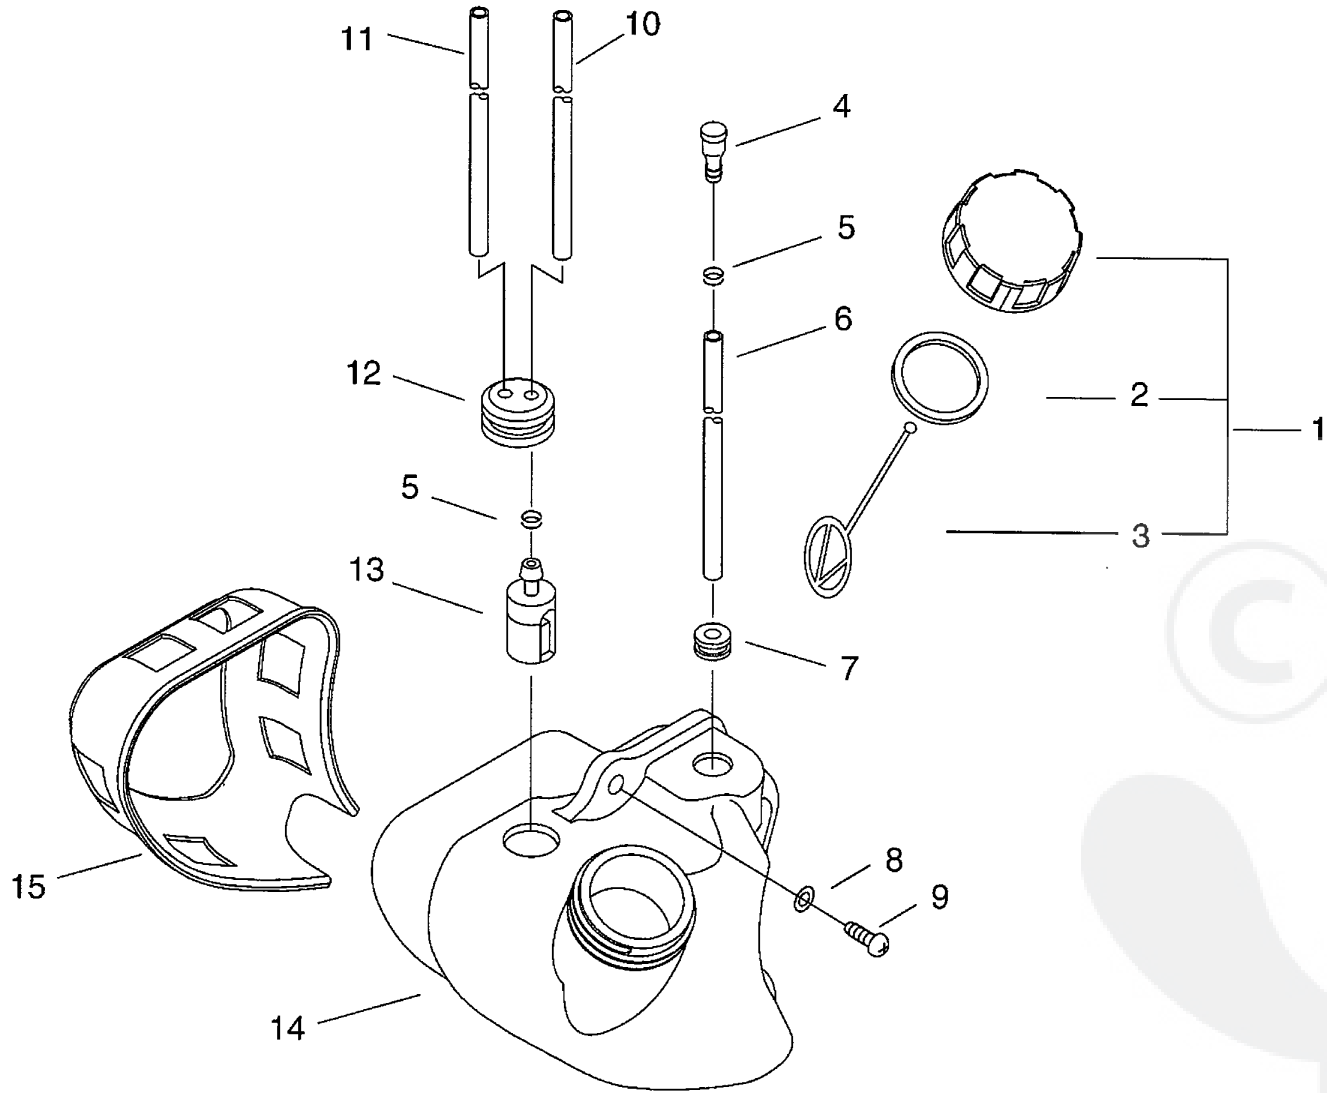

Parts List

Group:Shred 'N' Vac Model:ES-255ES(37) Section:Handle(5)

Key	Lv	Part Number	Q'ty	Description	Remarks	Note
1		900238-05025	1	SCREW 5*25		
2		900602-00005	1	WASHER 5		
3		C453-000260	1	LEVER, THROTTLE		
4		900603-00005	1	WASHER 5		
5		C411-000020	1	LID,HANDLE	Sus. by C411-000021	
5		C411-000021	1	LID,HANDLE		
6		900562-50005	1	LOCKNUT 5		
7		C450-000241	1	CONTROL, THROTTLE		
8		900253-05025	1	SCREW 5*25		
9		900253-05020	4	SCREW 5*20		
10		C454-000130	1	ROD, THROTTLE		
11		V431-000000	1	CABLE, INNER		
12		C400-000490	1	HANDLE, FRONT		
13		V263-000070	1	NUT, 5		
14		X505-002310	1	LABEL, CAUTION		
15		A440-001010	1	SWITCH, ON OFF		
16		V486-000110	1	TERMINAL, LEAD		
19		C412-000150	1	GRIP, HANDLE		
20		V486-000120	1	TERMINAL, LEAD		
21		900253-04010	1	SCREW 4*10		
22		V485-000370	1	LEAD		