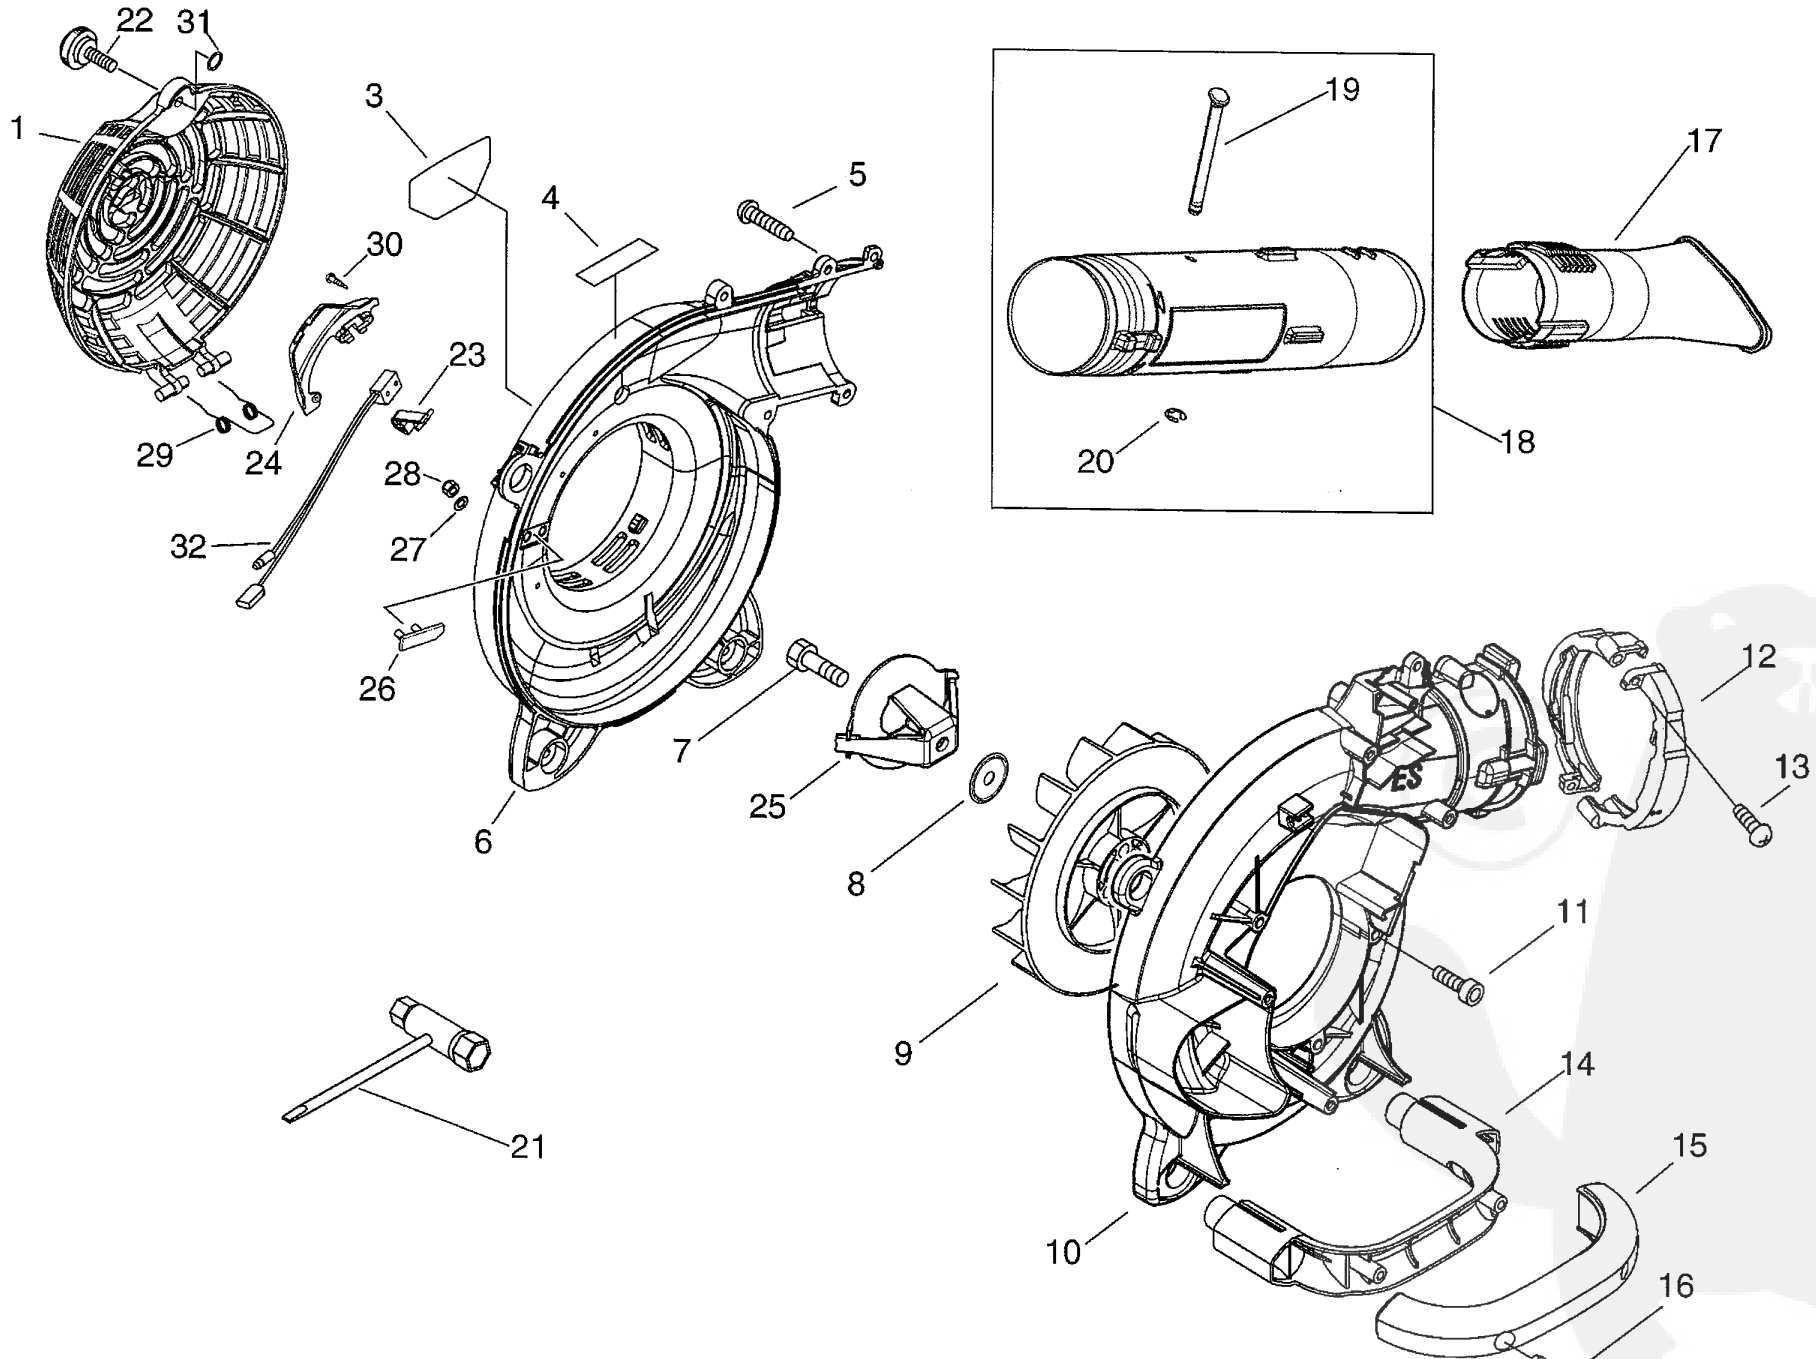

Parts List

Group:Shred 'N' Vac Model:ES-255ES(37) Section:Fan Case, Blower Pipe(Sr/Nr 37009331 and befor) (7)

Key	Lv	Part Number	Q'ty	Description	Remarks	Note
1		E104-000090	1	GRID, BLOWER		
3		X547-000870	1	LABEL, ECHO		
4		X505-002080	1	LABEL, CAUTION		
5		900253-05020	7	SCREW 5*20		
6		E103-000490	1	CASE, FAN		
7		900105-08015	1	BOLT, H.S. 8*15		
8		100143-19830	1	WASHER		
9		E100-000063	1	FAN, BLOWER	Sus. by E100-000064	
10		E103-000500	1	CASE, FAN	Sus. by E103-000501	
10		E103-000501	1	CASE, FAN		
11		900162-04020	4	BOLT, H.S. 4*20		
12		E162-000000	2	FIXTURE, BLOW PIPE		
13		900253-05020	2	SCREW 5*20		
14		C410-000390	1	HANDLE, REAR	Sus. by C410-000391	
15		C410-000400	1	HANDLE, REAR		
16		900253-05020	2	SCREW 5*20		
17		E165-000190	1	PIPE, BLOWER	Sr/Nr 37009331 and befor Sus. by E165-000191	
18		E165-000210	1	PIPE, BLOWER		
19 +		E178-000050	1	GUARD, PIPE		
20 +		V583-000080	1	RING		
21		895410-06960	1	WRENCH, W/S-DRIVER		
22		V299-000290	1	KNOB, FASTENER		
23		A446-000000	1	LEVER, ACTUATOR		
24		A473-000020	1	LID, SWITCH CASE		
25		X413-000030	1	CUTTER, SHREDDER	Sus. by X413-000031	
25		X413-000031	1	CUTTER, SHREDDER	Sr/Nr 37010392 and before	
26		X413-000020	1	CUTTER, SHREDDER		
27		900603-00005	2	WASHER 5