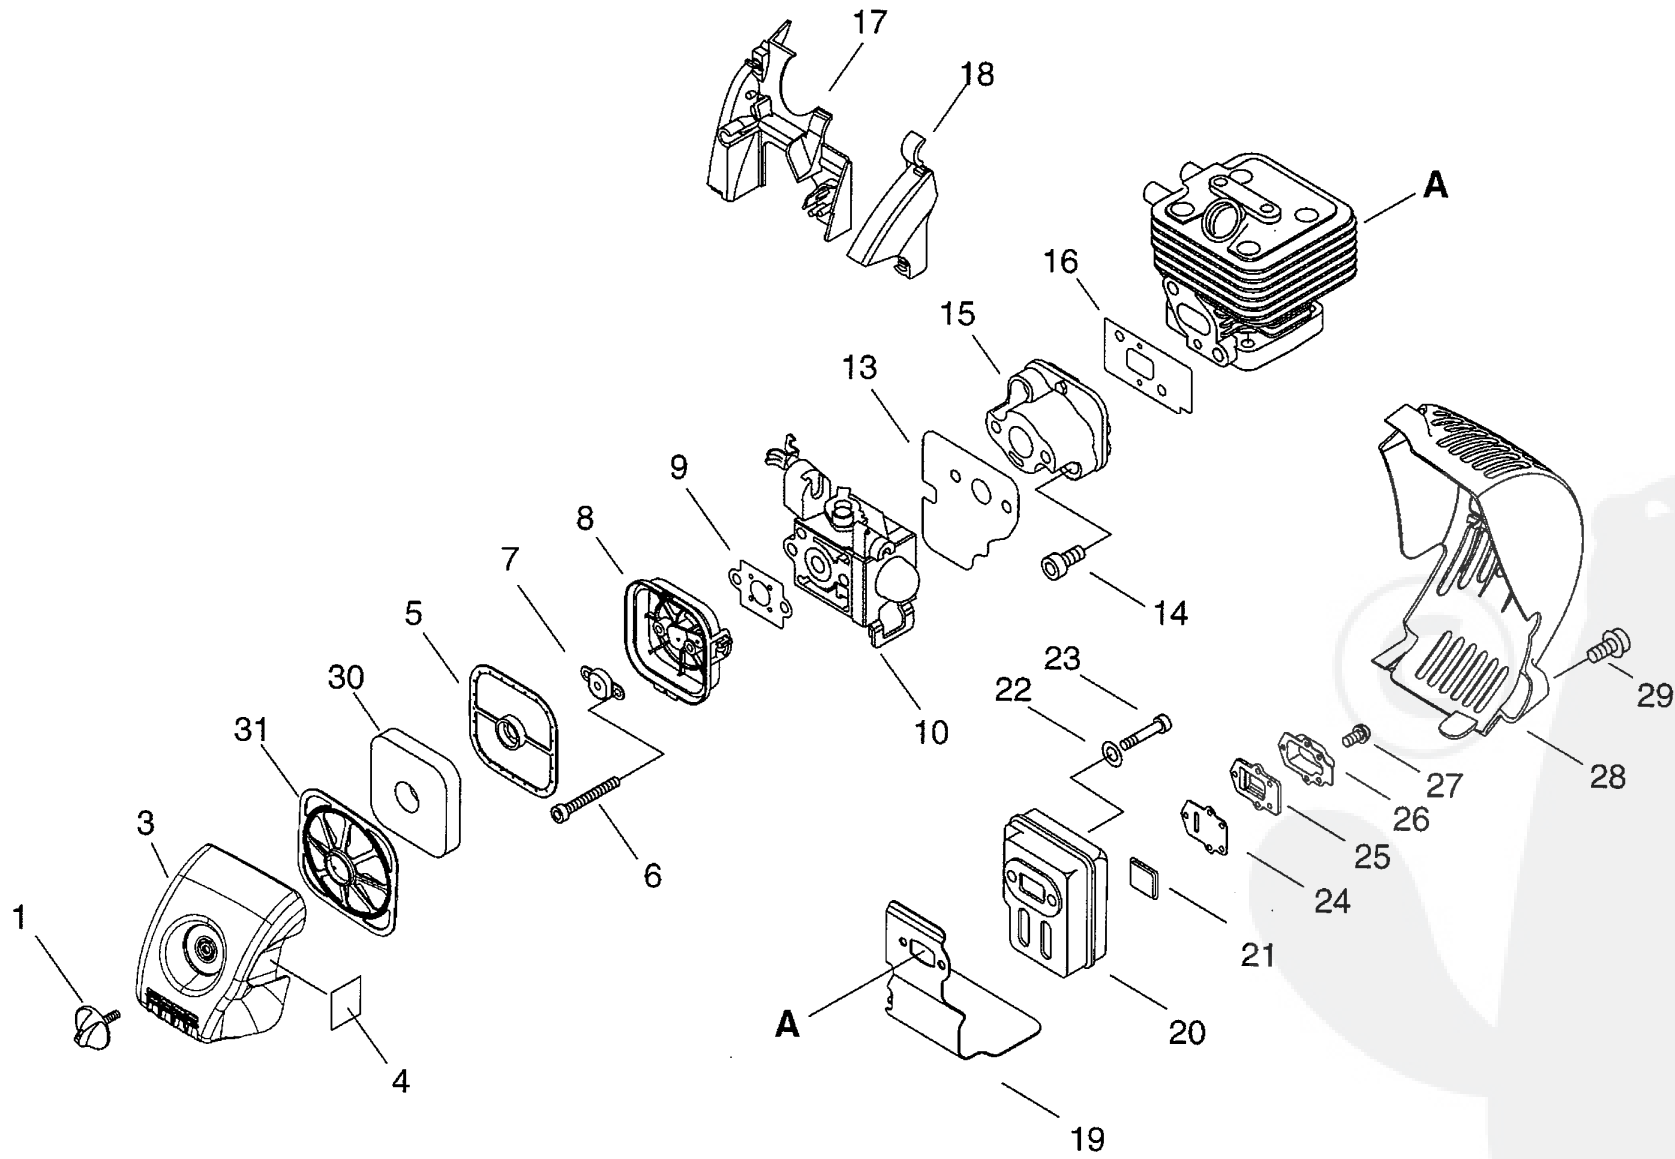

Parts List

Group:Shred 'N' Vac Model:ES-255ES(37) Section:Air Cleaner, Carbuertor, Muffler(Sr/Nr 37005786 and after)(4)

Key	Lv	Part Number	Q'ty	Description	Remarks	Note
1		V299-000250	1	KNOB, FASTENER		
3		A232-000440	1	LID, CLEANER		
4		X506-000090	1	LABEL, CHOKE		
5		A226-000350	1	ELEMENT, AIR FILTER		
6		900105-05060	2	BOLT, H.S. 5*60		
7		A244-000070	1	PLATE, PREVENT		
8		P021-010980	1	CLEANER CASE ASY		
9		130016-42031	1	GASKET, INTAKE		
10		A021-001590	1	CARBURETOR, DIAPHRAGM	Sr/Nr 37005786 and after	
13		V103-000400	1	GASKET, INTAKE		
14		900162-05025	2	BOLT, H.S. 5*25		
15		A200-000280	1	INSULATOR, INTAKE		
16		V103-000390	1	GASKET, INTAKE		
17		A160-000830	1	COVER, CYLINDER		
18		C459-000010	1	COVER, THROTTLE		
19		V104-000820	1	GASKET, EXHAUST		
20		A300-000141	1	MUFFLER, EXHAUST		
21		A310-000070	1	SCREEN, ARRESTOR		
22		900603-00005	2	WASHER 5		
23		V203-000190	2	BOLT, 5		
24		V104-000830	1	GASKET, EXHAUST		
25		A313-000910	1	GUIDE, EXHAUST		
26		A313-000920	1	GUIDE, EXHAUST		
27		91367-04010	5	SCREW		
28		P021-011200	1	COVER, MUFFLER KIT		
29		900106-05014	2	BOLT, H.S. 5*14		
30		A226-000370	1	ELEMENT, AIR FILTER		
31		A227-000000	1	PLATE, ELEMENT