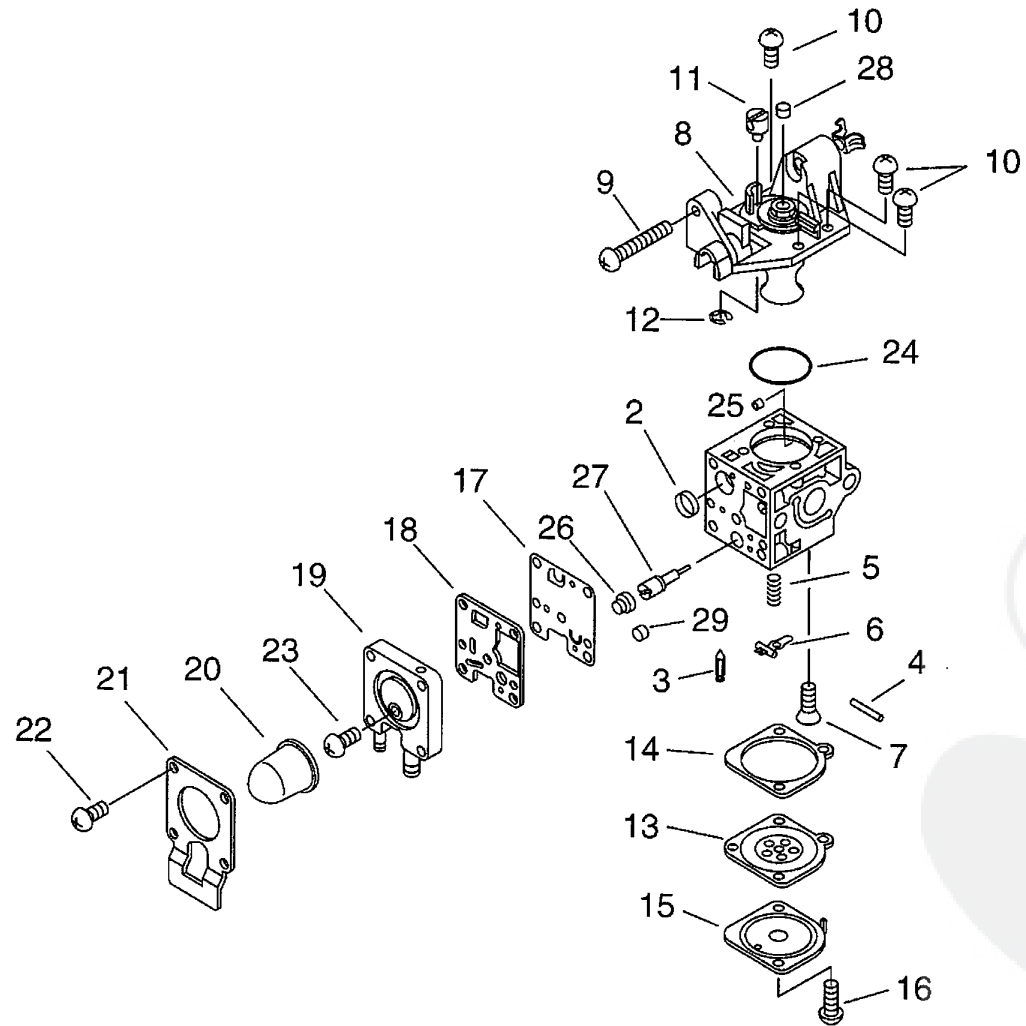

P a r t s L i s t

Group:Shred 'N' Vac Model:ES-255ES(37) Section:Carburetor(Sr/Nr 37005786 and after) (12)

Key	Lv	Part Number	Q'ty	Description	Remarks	Note
		A021-001590	1	CARBURETOR, DIAPHRAGM	Sr/Nr 37005786 and after	
2	+	P005-000010	1	STRAINER		
3	+	125337-08260	1	VALVE, INLET NEEDLE		
4	+	125338-13930	1	PIN, METERING ARM		
5	+	P005-000940	1	SPRING, METER. LEVER		
6	+	125323-08260	1	ARM, VALVE		
7	+	125339-42030	1	SCREW		
8	+	P005-002000	1	COVER ASY, ROTOR		
9	+	P005-000100	1	SCREW, THROTTLEADJUST		
10	+	125344-13931	3	SCREW		
11	+	P005-001240	1	POST		
12	+	P005-000190	1	E-RING		
13	+	P005-001780	1	DIAPHRAGM		
14	+	P005-000200	1	GASKET, METERING		
15	+	125342-52130	1	COVER, DIAPHRAGM		
16	+	125344-52130	2	SCREW		
17	+	P005-000510	1	DIAPHRAGM, PUMP		
18	+	P005-000520	1	GASKET, PUMP		
19	+	P005-001890	1	BASE, ASY PRIMER		
20	+	125381-46730	1	PUMP, PRIMING		
21	+	P005-000250	1	RETAINER		
22	+	P005-001900	4	SCREW		
23	+	P005-000270	1	SCREW		
24	+	P005-000280	1	O-RING		
25	+	P005-001000	1	ROLLER, GUIDE		
26	+	P005-001250	1	RETAINER, PLUG BALL		
27	+	P005-001260	1	SCREW, MAINN MIXTURE		
28	+	P005-001270	1	PLUG, H AJUST SCREW