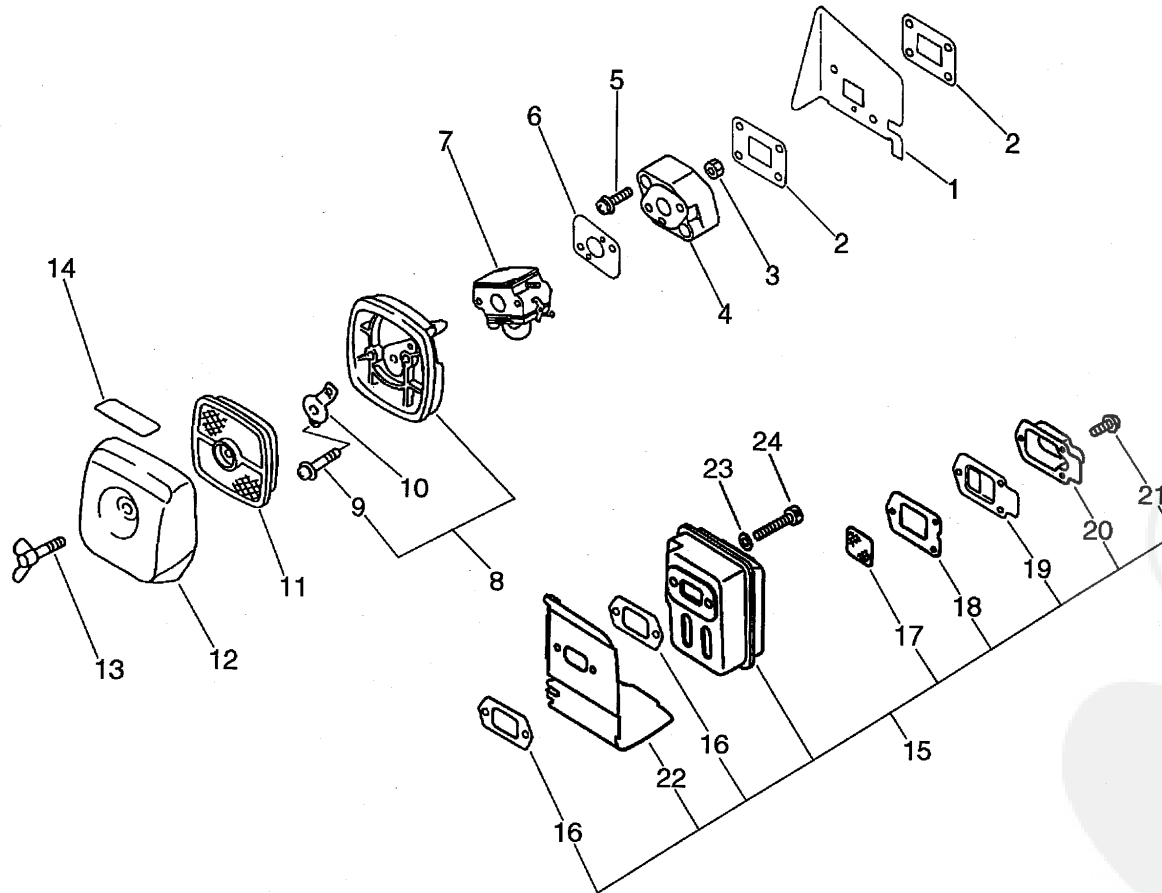

No.4

Parts List

Group:Power Blowers Model:PB-2200SI Section:Air Cleaner, Muffler(4)

Date:17-3-2011 Page: 1

Key	Lv	Part Number	Q'ty	Description	Remarks	Note
1		101514-20560	1	COVER, CYLINDER		
2		130010-09561	2	GASKET, INTAKE		
3		900500-00005	2	NUT 5		
4		130017-05062	1	INSULATOR, INTAKE		
5		900238-05022	2	SCREW 5*22		
6		130010-20560	1	GASKET, INTAKE		
7		125200-20661	1	CARBURETOR	Sus. by 125200-20662	
7		125200-20662	1	CARBURETOR		
8		P021-002921	1	CASE, AIR CLEANER		
9	+	900242-05065	2	SCREW 5*65		
10		129011-52730	1	PLATE, PREVENT		
11		130310-54130	1	FILTER, AIR		
12		130313-06563	1	LID, AIR CLEANER		
13		210417-52730	1	BOLT, WING		
14		890121-05360	1	LABEL, METERING		
15		P021-000962	1	MUFFLER ASY		
16	+	V104-000160	2	GASKET, EXHAUST		
17	+	145862-40630	1	SCREEN, MUFFLER		
18	+	V104-000003	1	GASKET, EXHAUST		
19	+	145876-42030	1	LID, MUFFLER (B)		
20	+	A313-000020	1	GUIDE, EXH		
21	+	900242-04010	3	SCREW 4*10		
22	+	145871-05760	1	COVER, MUFFLER		
23		900603-00005	2	WASHER 5		
24		900105-05055	2	BOLT, H.S. 5*55