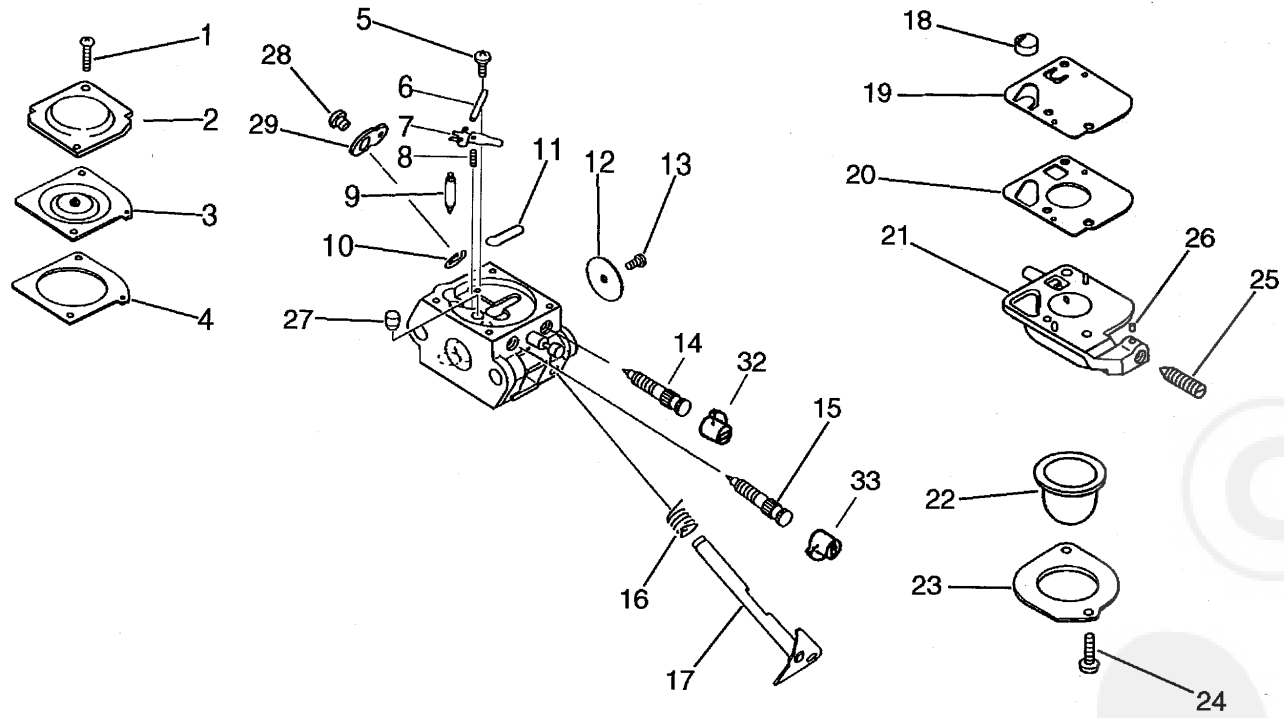

No.8

Parts List

Group: Power Blowers Model: PB-2200SI Section: Carburetor(8)

Date: 17-3-2011 Page: 1

Key	Lv	Part Number	Q'ty	Description	Remarks	Note
		125200-20661	1	CARBURETOR	Sus. by 125200-20662	
		125200-20662	1	CARBURETOR		
1	+	125344-52130	2	SCREW		
2	+	125342-07360	1	COVER, DIAPHRAGM		
3	+	125341-34530	1	DIAPHRAGM		
4	+	125340-20560	1	GASKET, DIAPHRAGM		
5	+	125339-42030	1	SCREW		
6	+	125338-13930	1	PIN, METERING ARM		
7	+	125323-42030	1	LEVER, METERING		
8	+	125322-07260	1	SPRING, COIL		
9	+	125337-06960	1	VALVE, INLET NEEDLE		
10	+	125327-13930	1	CLIP		
11	+	125345-15130	1	PLUG, WELCH		
12	+	125316-20560	1	VALVE, THROTTLE		
13	+	125314-51230	1	SCREW		
14	+	P005-000440	1	SCREW ASY IDLE MIX.		
15	+	125320-13310	1	NEEDLE, HIGH SPEED		
16	+	125313-08560	1	SPRING, THRT. RETURN		
17	+	125317-06860	1	SHAFT, THROTTLE		
18	+	125326-42030	1	STRAINER		
19	+	125312-12820	1	DIAPHRAGM, FUEL PUMP		
20	+	125325-13310	1	GASKET, PUMP		
21	+	125383-13310	1	BASE, PRIMER	Sus. by P005-000990	
21	+	P005-000990	1	BASE, PRIMER		
22	+	125381-08660	1	PUMP, PRIMING		
23	+	125363-11610	1	RING		
24	+	125310-11610	2	SCREW		
25	+	125334-06860	1	SCREW, IDLE ADJUST