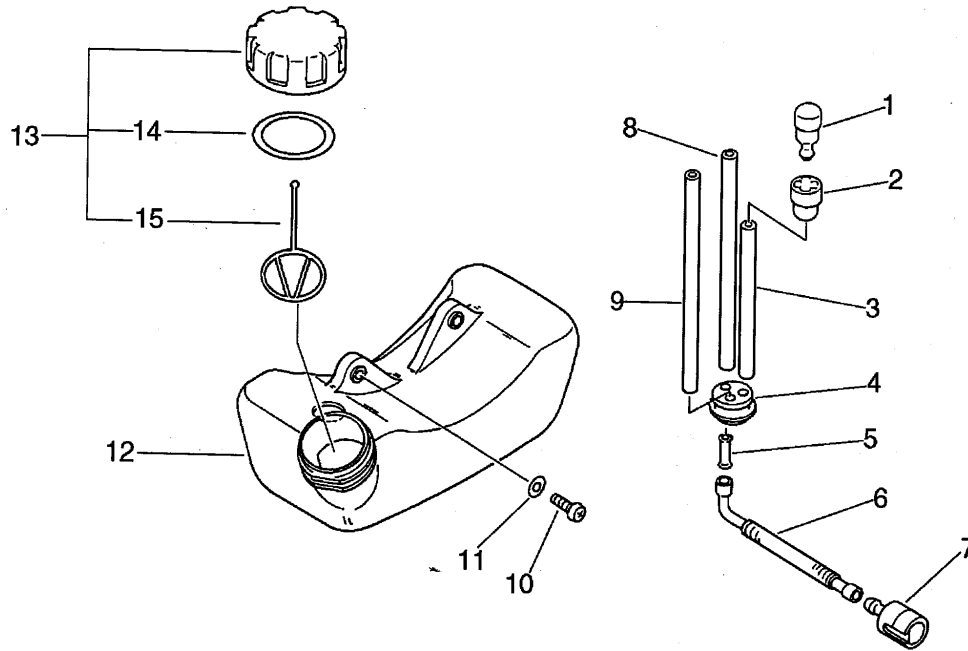

Parts List

Group:Power Blowers Model:PB-2200SI Section:Air Cleaner, Muffler(4)

Date:17-3-2011 Page: 1

Key	Lv	Part Number	Q'ty	Description	Remarks	Note
1		101514-20560	1	COVER, CYLINDER		
2		130010-09561	2	GASKET, INTAKE		
3		900500-00005	2	NUT 5		
4		130017-05062	1	INSULATOR, INTAKE		
5		900238-05022	2	SCREW 5*22		
6		130010-20560	1	GASKET, INTAKE		
7		125200-20661	1	CARBURETOR	Sus. by 125200-20662	
7		125200-20662	1	CARBURETOR		
8		P021-002921	1	CASE, AIR CLEANER		
9	+	900242-05065	2	SCREW 5*65		
10		129011-52730	1	PLATE, PREVENT		
11		130310-54130	1	FILTER, AIR		
12		130313-06563	1	LID, AIR CLEANER		
13		210417-52730	1	BOLT, WING		
14		890121-05360	1	LABEL, METERING		
15		P021-000962	1	MUFFLER ASY		
16	+	V104-000160	2	GASKET, EXHAUST		
17	+	145862-40630	1	SCREEN, MUFFLER		
18	+	V104-000003	1	GASKET, EXHAUST		
19	+	145876-42030	1	LID, MUFFLER (B)		
20	+	A313-000020	1	GUIDE, EXH		
21	+	900242-04010	3	SCREW 4*10		
22	+	145871-05760	1	COVER, MUFFLER		
23		900603-00005	2	WASHER 5		
24		900105-05055	2	BOLT, H.S. 5*55		

No.5