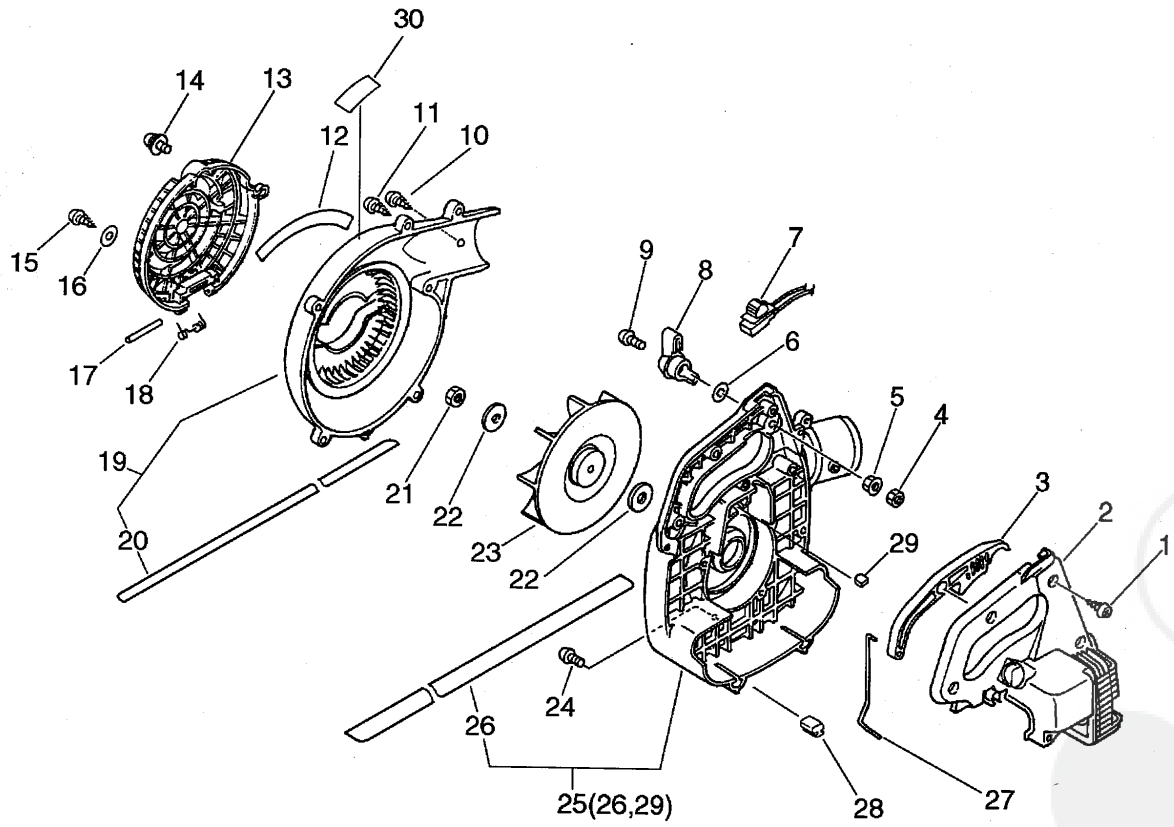

No.6

Parts List

Group:Power Blowers Model:PB-2200SI Section:Fan Case(6)

Date:17-3-2011 Page: 1

Key	Lv	Part Number	Q'ty	Description	Remarks	Note
1		900253-05020	5	SCREW 5*20	Sus. by 900253-05020 Q'ty:7	
1		900253-05020	7	SCREW 5*20	Can be used on 104012-20561 only	
2		104012-20560	1	COVER	Sus. by 104012-20561	
2		104012-20561	1	COVER		
3		178010-20560	1	CONTROL, THROTTLE		
4		900502-00005	1	NUT 5 (3N)		
5		900516-00005	1	NUT, FRANGE 5		
6		900603-00005	1	WASHER 5		
7		163401-20561	1	SWITCH, IGNITION		
8		178054-20560	1	CONTROL, THROTTLE		
9		900238-05025	1	SCREW 5*25	Sus. by 91358-05025	
9		91358-05025	1	SCREW		
10		900256-05010	1	SCREW, TAPPING		
11		900253-05020	6	SCREW 5*20		
12		X503-003400	1	LABEL,MODEL	Sus. by X503-003401	
12		X503-003401	1	LABEL,MODEL		
13		200124-20661	1	GRID, FAN CASE		
14		900238-05022	1	SCREW 5*22	Sus. by V203-000060	
14		V203-000060	1	VOLT 5		
15		900253-05014	1	SCREW 5*14		
16		900603-00005	1	WASHER 5		
17		200150-05060	1	SHAFT, GRID		
18		200152-05060	1	SPRING, GRID		
19		200109-20662	1	CASE, FAN	Sus. by 200111-20664	
19		200109-20663	1	CASE, FAN	Sus. by 200111-20664	
19		200111-20663	1	CASE, FAN	Sus. by 200111-20664	
19		200111-20664	1	CASE, FAN		
20 +		220120-20561	1	CUSHION	Can be used on 200111-20663 only