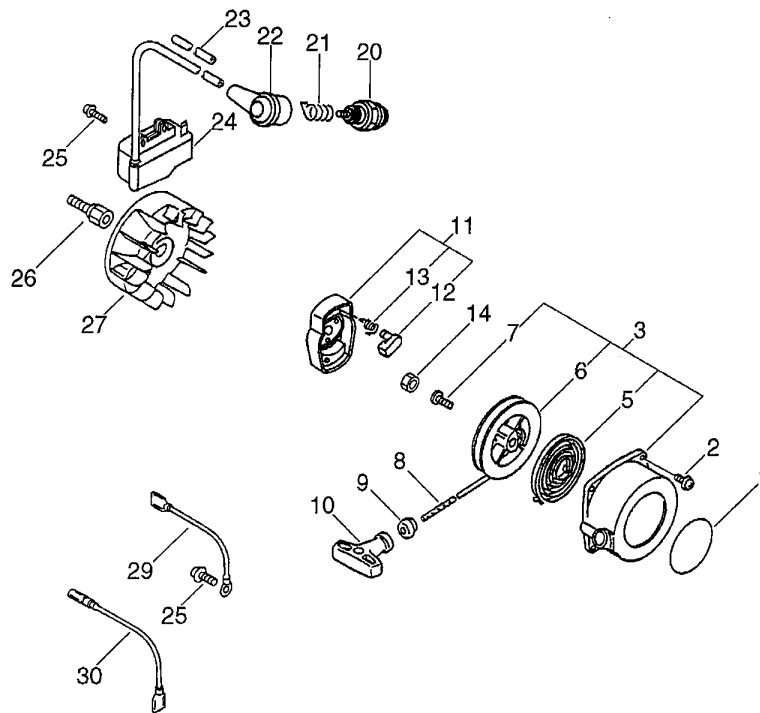

PARTS CATALOGUE

POWER BLOWER

PB-2255

CE

KEY	LV	PART NUMBER	Q'TY	DESCRIPTION	REMARKS
1		A130-000550	1	CYLINDER	
2		900162-05022	2	BOLT, H.S. 5*22	
3		V100-000160	1	GASKET,CYL	
4		P021-007712	1	PISTON KIT	
5	+	A101-000090	1	RING,PISTON	
6	+	100013-11520	1	PIN, PISTON	
7	+	100015-04630	2	CIRCLIP, PISTON PIN	
8	+	100014-11520	2	SPACER, PISTON PIN	
9		A011-000150	1	CRANKSHAFT,ASM	
11		100204-52132	1	CRANKCASE KIT	
12	+	100212-42031	2	OILSEAL	
13	+	100215-03930	2	PIN, DOWEL	
14	+	94035-36201	2	BEARING BALL	
15	+	100242-42030	1	GASKET, CRANKCASE	
16	+	900162-05028	3	BOLT, H.S. 5*28	

KEY	LV	PART NUMBER	Q'TY	DESCRIPTION	REMARKS
25		178011-20561	1	ROD, THROTTLE	
26		890160-09461	1	LABEL, CAUTION	
27		X505-002310	1	LABEL, CAUTION	
28		X505-001010	1	LABEL, CAUTION	

PB-2255

6

Pipe

KEY	LV	PART NUMBER	Q'TY	DESCRIPTION	REMARKS
1		210007-20660	1	PIPE,BLOWER	
2	+	900500-00005	1	NUT 5	
3	+	900238-05010	1	SCREW 5*10	
4		210014-20661	1	PIPE, STRAIGHT	
5		895410-06960	1	WRENCH, W/S-DRIVER	

KEY	LV	PART NUMBER	Q'TY	DESCRIPTION	REMARKS
		A021-000940	1	CARBURETOR,DIAPHRAGM	
1	+	125339-42030	1	SCREW	
2	+	125338-13930	1	PIN, METERING ARM	
3	+	125323-42030	1	LEVER, METERING	
4	+	P005-000940	1	SPRING, METER. LEVER	
5	+	125337-06960	1	VALVE, INLET NEEDLE	
6	+	125345-15130	1	PLUG, WELCH	
7	+	125348-13930	1	SCREW	
8	+	125350-20560	1	LEVER, THROTTLE	
9	+	125376-13120	1	NOZZLE, CHECK VALVE	
10	+	125327-13930	1	CLIP	
11	+	125314-13930	1	SCREW	
12	+	125316-49030	1	VALVE, THROTTLE	
13	+	P005-000400	1	NEEDLE, HIGH SPEED	
14	+	125329-08560	1	LIMITER, MIXTURE	
15	+	125313-42030	1	SPRING, THRT. RETURN	
16	+	P005-001770	1	SHAFT ASY, THROTTLE	
17	+	125312-12820	1	DIAPHRAGM, FUEL PUMP	
18	+	125325-13310	1	GASKET, PUMP	
19	+	P005-000990	1	BASE, PRIMER	
20	+	125378-13930	1	PIECE, FRICTION	
21	+	125334-06860	1	SCREW, IDLE ADJUST	
22	+	125381-08660	1	PUMP, PRIMING	
23	+	125363-11610	1	RING	