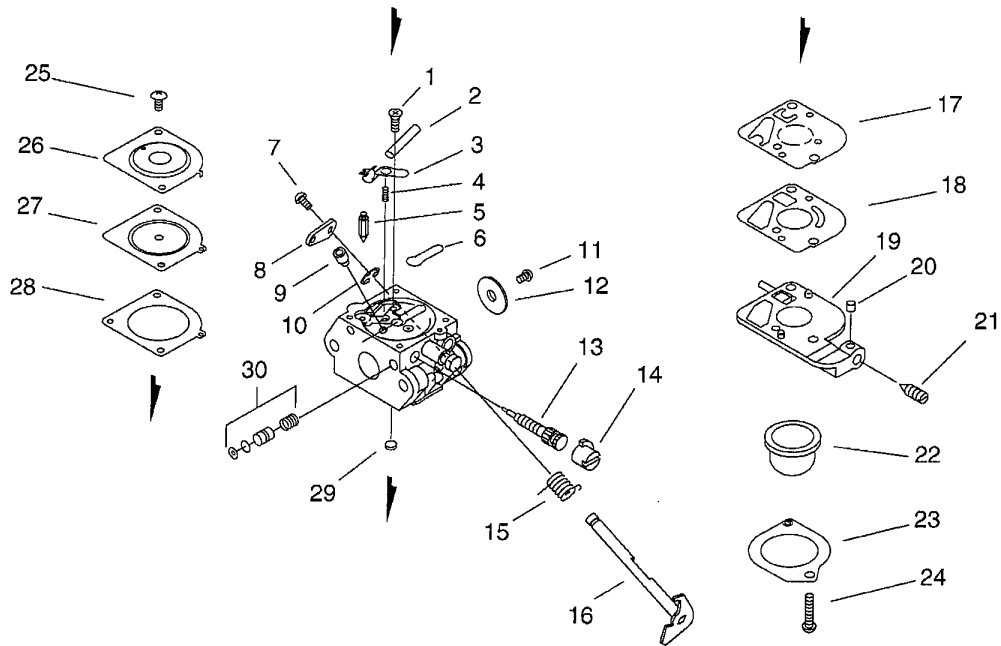

KEY	LV	PART NUMBER	Q'TY	DESCRIPTION	REMARKS
25		178011-20561	1	ROD, THROTTLE	
26		890160-09461	1	LABEL, CAUTION	
27		X505-002310	1	LABEL, CAUTION	
28		X505-001010	1	LABEL, CAUTION	

PB-2255

6

Pipe

KEY	LV	PART NUMBER	Q'TY	DESCRIPTION	REMARKS
1		210007-20660	1	PIPE,BLOWER	
2	+	900500-00005	1	NUT 5	
3	+	900238-05010	1	SCREW 5*10	
4		210014-20661	1	PIPE, STRAIGHT	
5		895410-06960	1	WRENCH, W/S-DRIVER	

KEY	LV	PART NUMBER	Q'TY	DESCRIPTION	REMARKS
		A021-000940	1	CARBURETOR,DIAPHRAGM	
1	+	125339-42030	1	SCREW	
2	+	125338-13930	1	PIN, METERING ARM	
3	+	125323-42030	1	LEVER, METERING	
4	+	P005-000940	1	SPRING, METER. LEVER	
5	+	125337-06960	1	VALVE, INLET NEEDLE	
6	+	125345-15130	1	PLUG, WELCH	
7	+	125348-13930	1	SCREW	
8	+	125350-20560	1	LEVER, THROTTLE	
9	+	125376-13120	1	NOZZLE, CHECK VALVE	
10	+	125327-13930	1	CLIP	
11	+	125314-13930	1	SCREW	
12	+	125316-49030	1	VALVE, THROTTLE	
13	+	P005-000400	1	NEEDLE, HIGH SPEED	
14	+	125329-08560	1	LIMITER, MIXTURE	
15	+	125313-42030	1	SPRING, THRT. RETURN	
16	+	P005-001770	1	SHAFT ASY, THROTTLE	
17	+	125312-12820	1	DIAPHRAGM, FUEL PUMP	
18	+	125325-13310	1	GASKET, PUMP	
19	+	P005-000990	1	BASE, PRIMER	
20	+	125378-13930	1	PIECE, FRICTION	
21	+	125334-06860	1	SCREW, IDLE ADJUST	
22	+	125381-08660	1	PUMP, PRIMING	
23	+	125363-11610	1	RING	