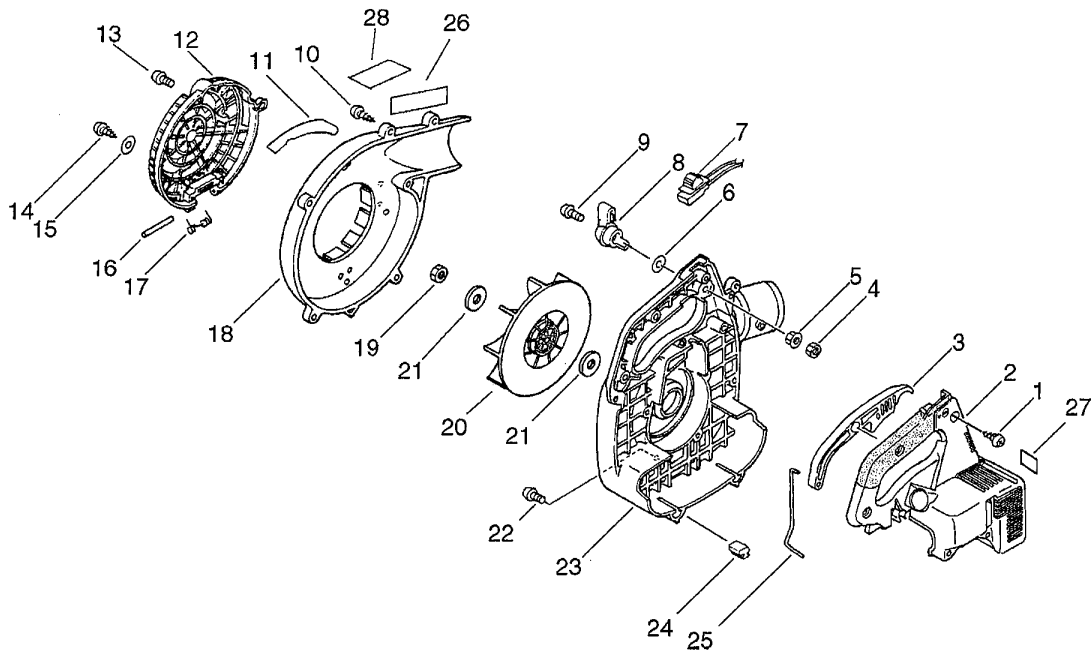

KEY	LV	PART NUMBER	Q'TY	DESCRIPTION	REMARKS
25		178011-20561	1	ROD, THROTTLE	
26		890160-09461	1	LABEL, CAUTION	
27		X505-002310	1	LABEL, CAUTION	
28		X505-001010	1	LABEL, CAUTION