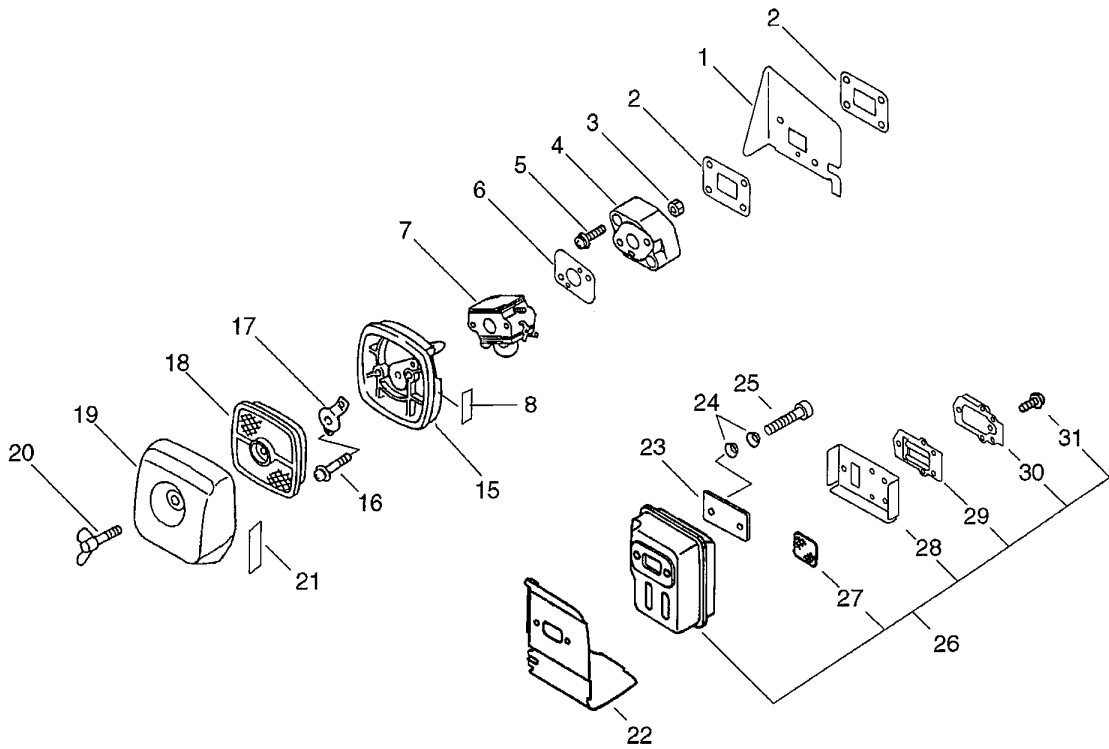

KEY	LV	PART NUMBER	Q'TY	DESCRIPTION	REMARKS
1		101514-20560	1	COVER, CYLINDER	
2		130010-09561	2	GASKET, INTAKE	
3		900500-00005	2	NUT 5	
4		130017-05062	1	INSULATOR, INTAKE	
5		900238-05022	2	SCREW 5*22	
6		130010-20560	1	GASKET, INTAKE	
7		A021-000940	1	CARBURETOR, DIAPHRAGM	
8		890560-90660	1	LABEL, PRIMING	
15		130307-13211	1	CASE, AIR CLEANER	
16		900242-05065	2	SCREW 5*65	
17		129011-52730	1	PLATE, PREVENT	
18		130310-54130	1	FILTER, AIR	
19		130313-06563	1	LID, AIR CLEANER	
20		210417-52730	1	BOLT, WING	
21		890121-05360	1	LABEL, METERING	
22		V104-000631	1	GASKET, EXHAUST	
23		V150-000371	1	PLATE, EYE	
24		V347-000000	4	WASHER, CONICAL	
25		900105-05055	2	BOLT, H.S. 5*55	
26		P021-014510	1	MUFFLER ASY	
27	+	145862-40630	1	SCREEN, MUFFLER	
28	+	V104-000360	1	GASKET, EXHAUST	
29	+	A313-000590	1	GUIDE, EXH	
30	+	A313-000630	1	GUIDE, EXH	
31	+	91367-04010	5	SCREW