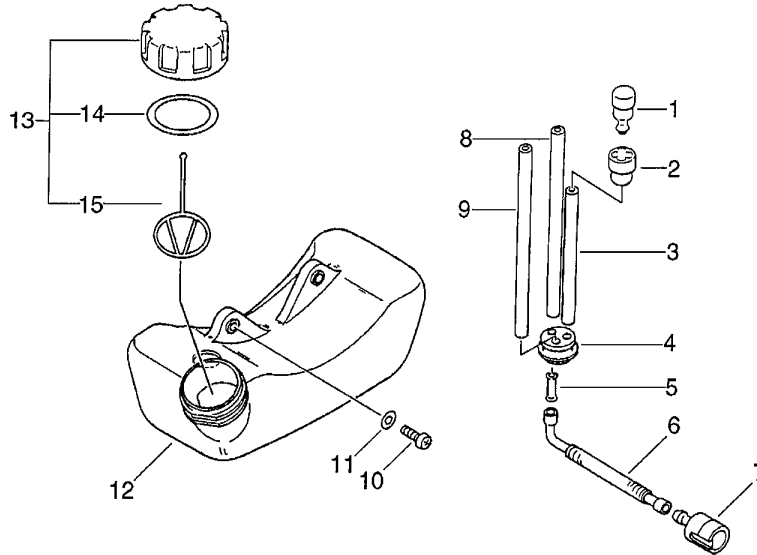

KEY	LV	PART NUMBER	Q'TY	DESCRIPTION	REMARKS
1		A356-000030	1	VALVE,CHECK	
2		131328-40630	1	COVER, VENT	
3		V471-001200	1	PIPE	
4		V137-000030	1	GROMMET,FUEL	
5		132011-03360	1	CONNECTOR, FUEL PIPE	
6		132012-12361	1	PIPE	
7		131205-07320	1	STRAINER, FUEL	
8		V471-001210	1	PIPE	
9		132010-56330	1	PIPE 3*6*90	
10		900162-05016	2	BOLT, H.S. 5*16	
11		900603-00005	2	WASHER 5	
12		131005-20561	1	TANK, FUEL	
13		131004-55530	1	CAP ASSY, FUEL TANK	
14	+	131016-55830	1	GASKET, FUEL CAP	
15	+	131051-56030	1	CLIP, FUEL CAP