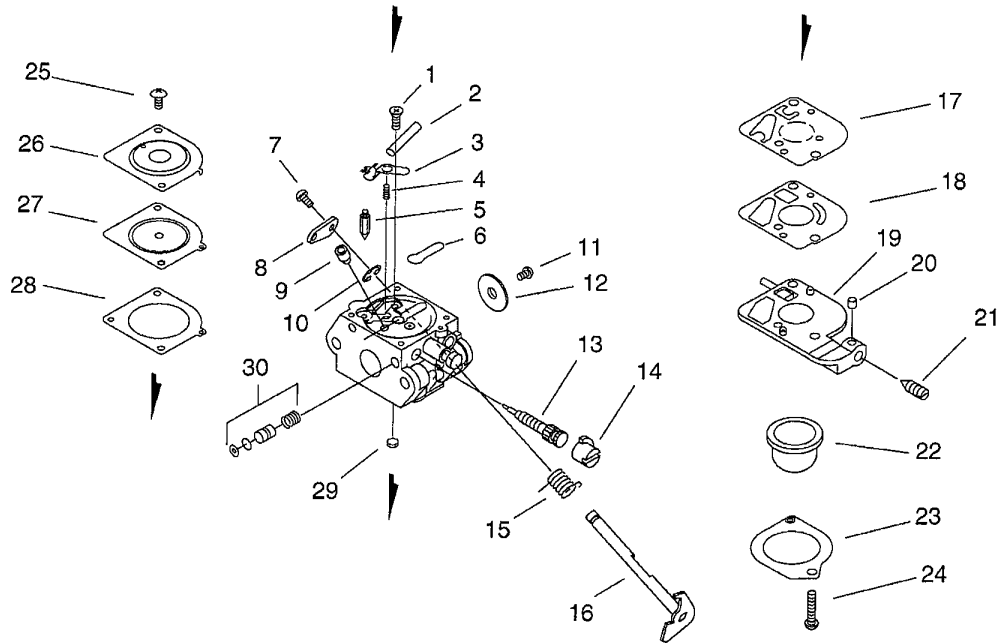

KEY	LV	PART NUMBER	Q'TY	DESCRIPTION	REMARKS
25		178011-20561	1	ROD, THROTTLE	
26		890160-09461	1	LABEL, CAUTION	
27		X505-002310	1	LABEL, CAUTION	
28		X505-001010	1	LABEL, CAUTION	

PB-2255

6

Pipe

KEY	LV	PART NUMBER	Q'TY	DESCRIPTION	REMARKS
1		210007-20660	1	PIPE,BLOWER	
2	+	900500-00005	1	NUT 5	
3	+	900238-05010	1	SCREW 5*10	
4		210014-20661	1	PIPE, STRAIGHT	
5		895410-06960	1	WRENCH, W/S-DRIVER	

KEY	LV	PART NUMBER	Q'TY	DESCRIPTION	REMARKS
		A021-000940	1	CARBURETOR,DIAPHRAGM	
1	+	125339-42030	1	SCREW	
2	+	125338-13930	1	PIN, METERING ARM	
3	+	125323-42030	1	LEVER, METERING	
4	+	P005-000940	1	SPRING, METER. LEVER	
5	+	125337-06960	1	VALVE, INLET NEEDLE	
6	+	125345-15130	1	PLUG, WELCH	
7	+	125348-13930	1	SCREW	
8	+	125350-20560	1	LEVER, THROTTLE	
9	+	125376-13120	1	NOZZLE, CHECK VALVE	
10	+	125327-13930	1	CLIP	
11	+	125314-13930	1	SCREW	
12	+	125316-49030	1	VALVE, THROTTLE	
13	+	P005-000400	1	NEEDLE, HIGH SPEED	
14	+	125329-08560	1	LIMITER, MIXTURE	
15	+	125313-42030	1	SPRING, THRT. RETURN	
16	+	P005-001770	1	SHAFT ASY, THROTTLE	
17	+	125312-12820	1	DIAPHRAGM, FUEL PUMP	
18	+	125325-13310	1	GASKET, PUMP	
19	+	P005-000990	1	BASE, PRIMER	
20	+	125378-13930	1	PIECE, FRICTION	
21	+	125334-06860	1	SCREW, IDLE ADJUST	
22	+	125381-08660	1	PUMP, PRIMING	
23	+	125363-11610	1	RING	