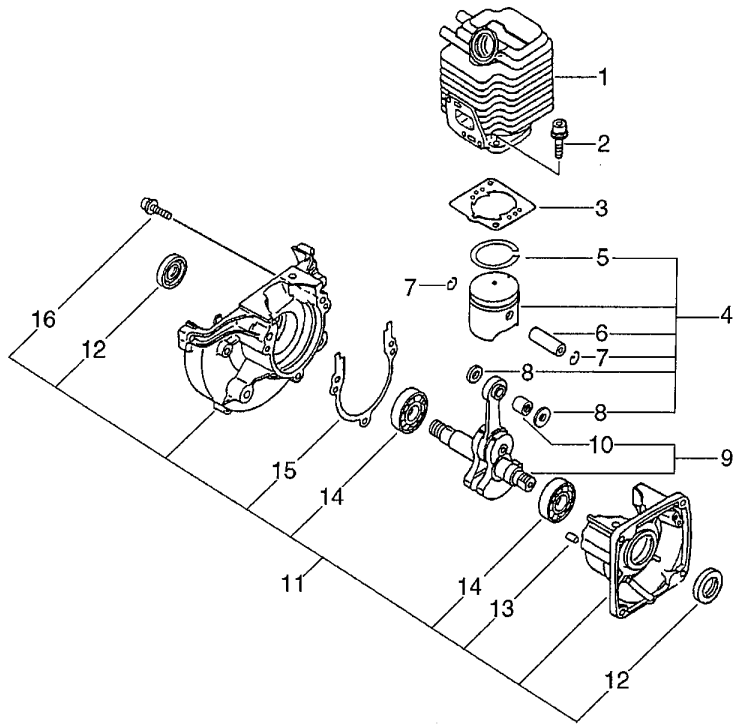

PARTS CATALOGUE

POWER BLOWER

PB-2255

CE

KEY	LV	PART NUMBER	Q'TY	DESCRIPTION	REMARKS
1		A130-000550	1	CYLINDER	
2		900162-05022	2	BOLT, H.S. 5*22	
3		V100-000160	1	GASKET,CYL	
4		P021-007712	1	PISTON KIT	
5	+	A101-000090	1	RING,PISTON	
6	+	100013-11520	1	PIN, PISTON	
7	+	100015-04630	2	CIRCLIP, PISTON PIN	
8	+	100014-11520	2	SPACER, PISTON PIN	
9		A011-000150	1	CRANKSHAFT,ASM	
11		100204-52132	1	CRANKCASE KIT	
12	+	100212-42031	2	OILSEAL	
13	+	100215-03930	2	PIN, DOWEL	
14	+	94035-36201	2	BEARING BALL	
15	+	100242-42030	1	GASKET, CRANKCASE	
16	+	900162-05028	3	BOLT, H.S. 5*28	

KEY	LV	PART NUMBER	Q'TY	DESCRIPTION	REMARKS
		A021-000940	1	CARBURETOR,DIAPHRAGM	
1	+	125339-42030	1	SCREW	
2	+	125338-13930	1	PIN, METERING ARM	
3	+	125323-42030	1	LEVER, METERING	
4	+	P005-000940	1	SPRING, METER. LEVER	
5	+	125337-06960	1	VALVE, INLET NEEDLE	
6	+	125345-15130	1	PLUG, WELCH	
7	+	125348-13930	1	SCREW	
8	+	125350-20560	1	LEVER, THROTTLE	
9	+	125376-13120	1	NOZZLE, CHECK VALVE	
10	+	125327-13930	1	CLIP	
11	+	125314-13930	1	SCREW	
12	+	125316-49030	1	VALVE, THROTTLE	
13	+	P005-000400	1	NEEDLE, HIGH SPEED	
14	+	125329-08560	1	LIMITER, MIXTURE	
15	+	125313-42030	1	SPRING, THRT. RETURN	
16	+	P005-001770	1	SHAFT ASY, THROTTLE	
17	+	125312-12820	1	DIAPHRAGM, FUEL PUMP	
18	+	125325-13310	1	GASKET, PUMP	
19	+	P005-000990	1	BASE, PRIMER	
20	+	125378-13930	1	PIECE, FRICTION	
21	+	125334-06860	1	SCREW, IDLE ADJUST	
22	+	125381-08660	1	PUMP, PRIMING	
23	+	125363-11610	1	RING	