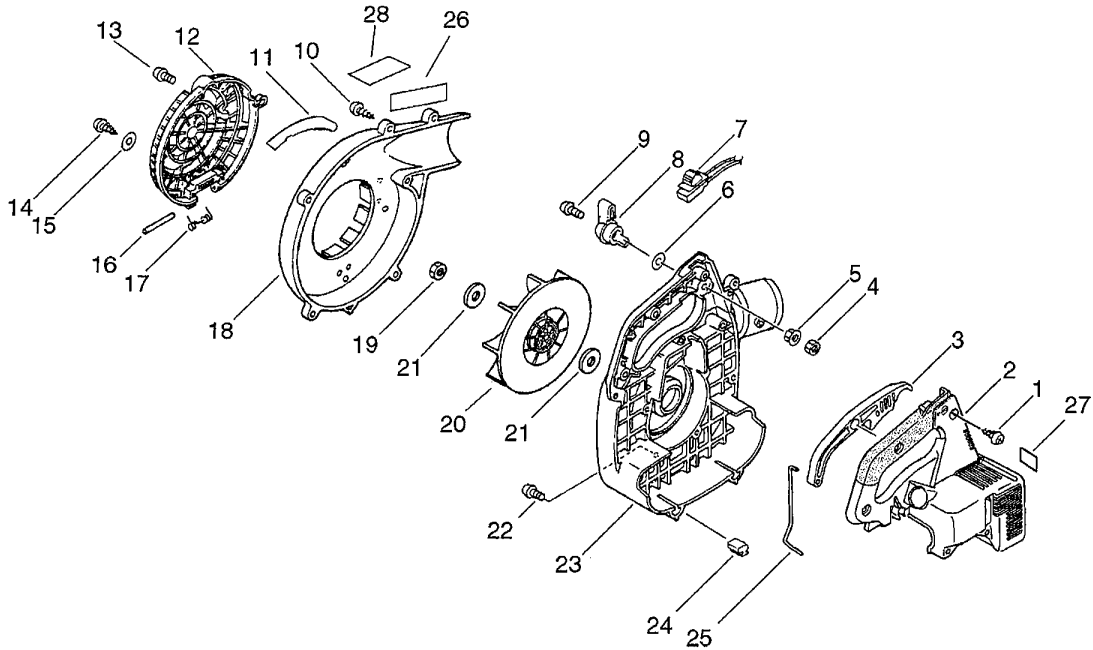

KEY	LV	PART NUMBER	Q'TY	DESCRIPTION	REMARKS
1		900253-05020	5	SCREW 5*20	
2		A190-000680	1	COVER,ENGINE	
3		178010-20560	1	CONTROL, THROTTLE	
4		900502-00005	1	NUT 5 (3N)	
5		900516-00005	1	NUT, FRANGE 5	
6		900603-00005	1	WASHER 5	
7		163401-20561	1	SWITCH, IGNITION	
8		178054-20560	1	CONTROL, THROTTLE	
9		900238-05025	1	SCREW 5*25	
10		900253-05020	6	SCREW 5*20	
11		X503-008830	1	LABEL,MODEL	
12		200124-20661	1	GRID, FAN CASE	
13		V203-000060	1	BOLT,5	
14		900253-05014	1	SCREW 5*14	
15		900603-00005	1	WASHER 5	
16		200150-05060	1	SHAFT, GRID	
17		200152-05060	1	SPRING, GRID	
18		200111-20664	1	CASE, FAN	
19		900500-00008	1	NUT 8	
20		200010-06363	1	FAN	
21		100132-05660	2	WASHER	
22		900162-04022	4	BOLT, H.S. 4*22	
23		E103-000480	1	CASE,FAN	
24		351335-20560	2	CUSHION