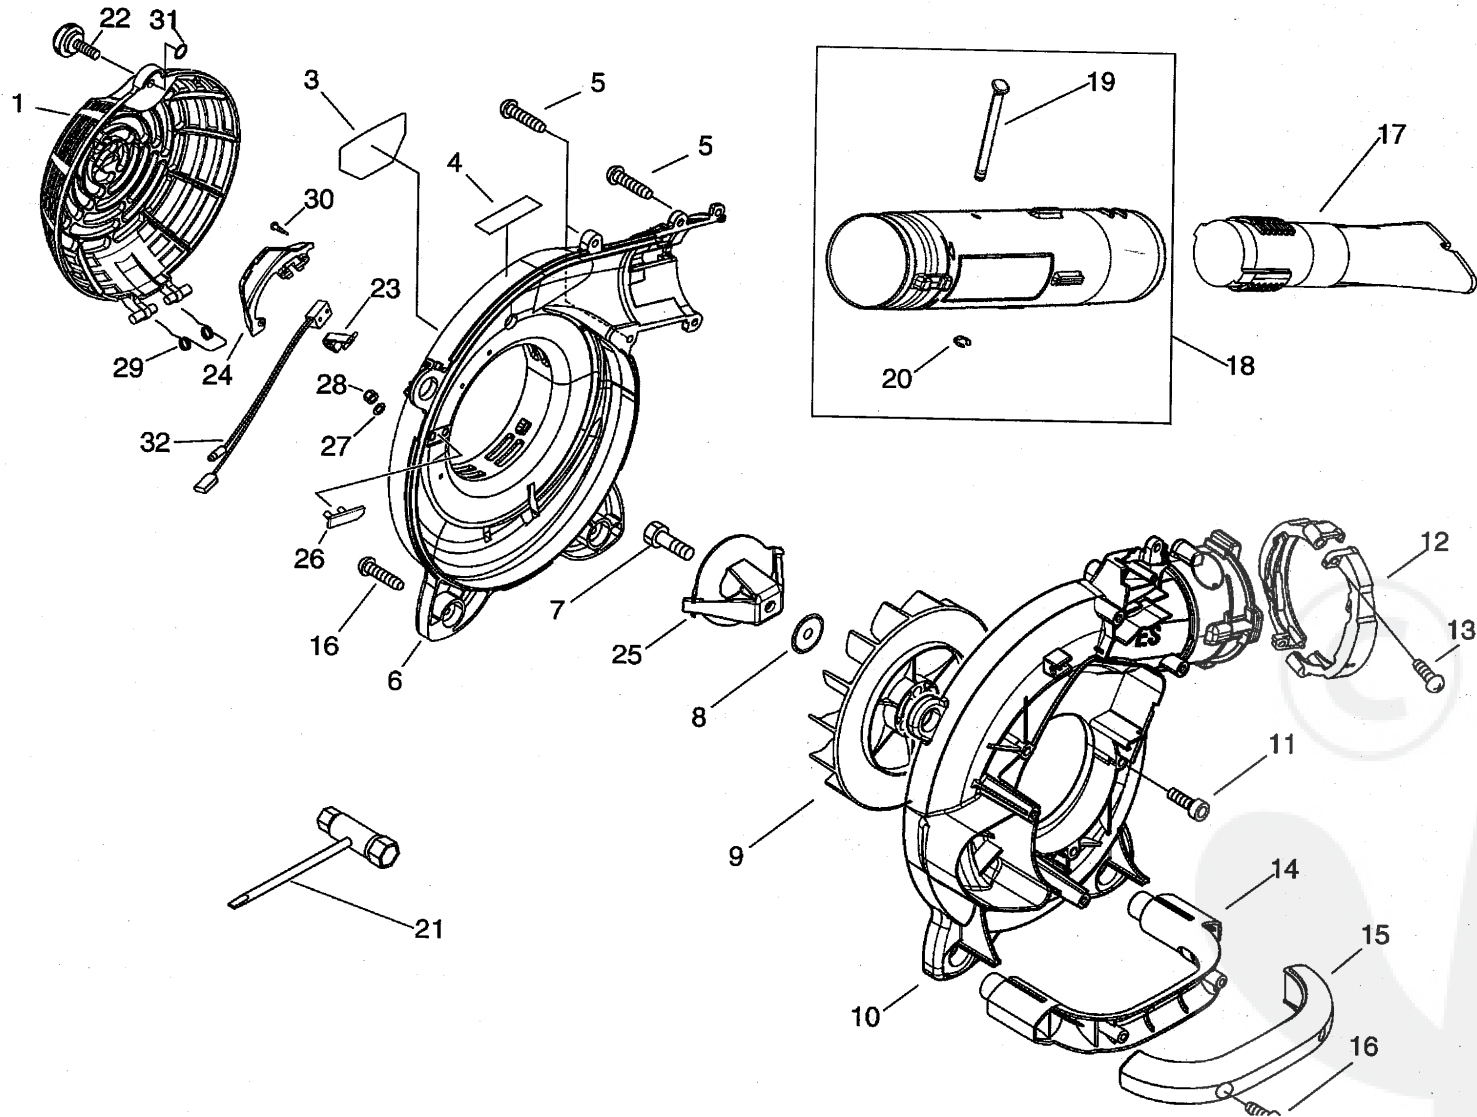

Group: Power Blowers Model: PB-255ES (37) Section: Fan Case, Blower Pipe (Sr/Nr 37005401 and after) (7)

Parts List

Date:14-3-2011 Page: 1

Group:Power Blowers Model:PB-255ES(37) Section:Fan Case, Blower Pipe(Sr/Nr 37005401 and after) (7)

Key	Lv	Part Number	Q'ty	Description	Remarks	Note
1		E104-000090	1	GRID, BLOWER		
3		X547-000850	1	LABEL,ECHO		
4		X505-002080	1	LABEL, CAUTION		
5		900253-05020	7	SCREW 5*20		
5		900253-05020	4	SCREW 5*20		
6		E103-000490	1	CASE, FAN		
7		900105-08015	1	BOLT, H.S. 8*15		
8		100143-19830	1	WASHER		
9		E100-000063	1	FAN, BLOWER		
10		E103-000501	1	CASE, FAN		
11		900162-04020	4	BOLT, H.S. 4*20		
12		E162-000000	2	FIXTURE, BLOW PIPE		
13		900253-05020	2	SCREW 5*20		
14		C410-000390	1	HANDLE, REAR		
14		C410-000391	1	HANDLE, REAR		
15		C410-000400	1	HANDLE, REAR		
16		900253-05020	2	SCREW 5*20		
17		E165-000191	1	PIPE, BLOWER	Sr/Nr 37005401 and after	
18		E165-000210	1	PIPE, BLOWER		
19	+	E178-000050	1	GUARD, PIPE		
20	+	V583-000080	1	RING		
21		895410-06960	1	WRENCH, W/S-DRIVER		
22		V299-000290	1	KNOB, FASTENER		
23		A446-000000	1	LEVER, ACTUATOR		
24		A473-000020	1	LID, SWITCH CASE		
25		X413-000031	1	CUTTER, SHREDDER		
26		X413-000020	1	CUTTER, SHREDDER		
27		900603-00005	2	WASHER 5