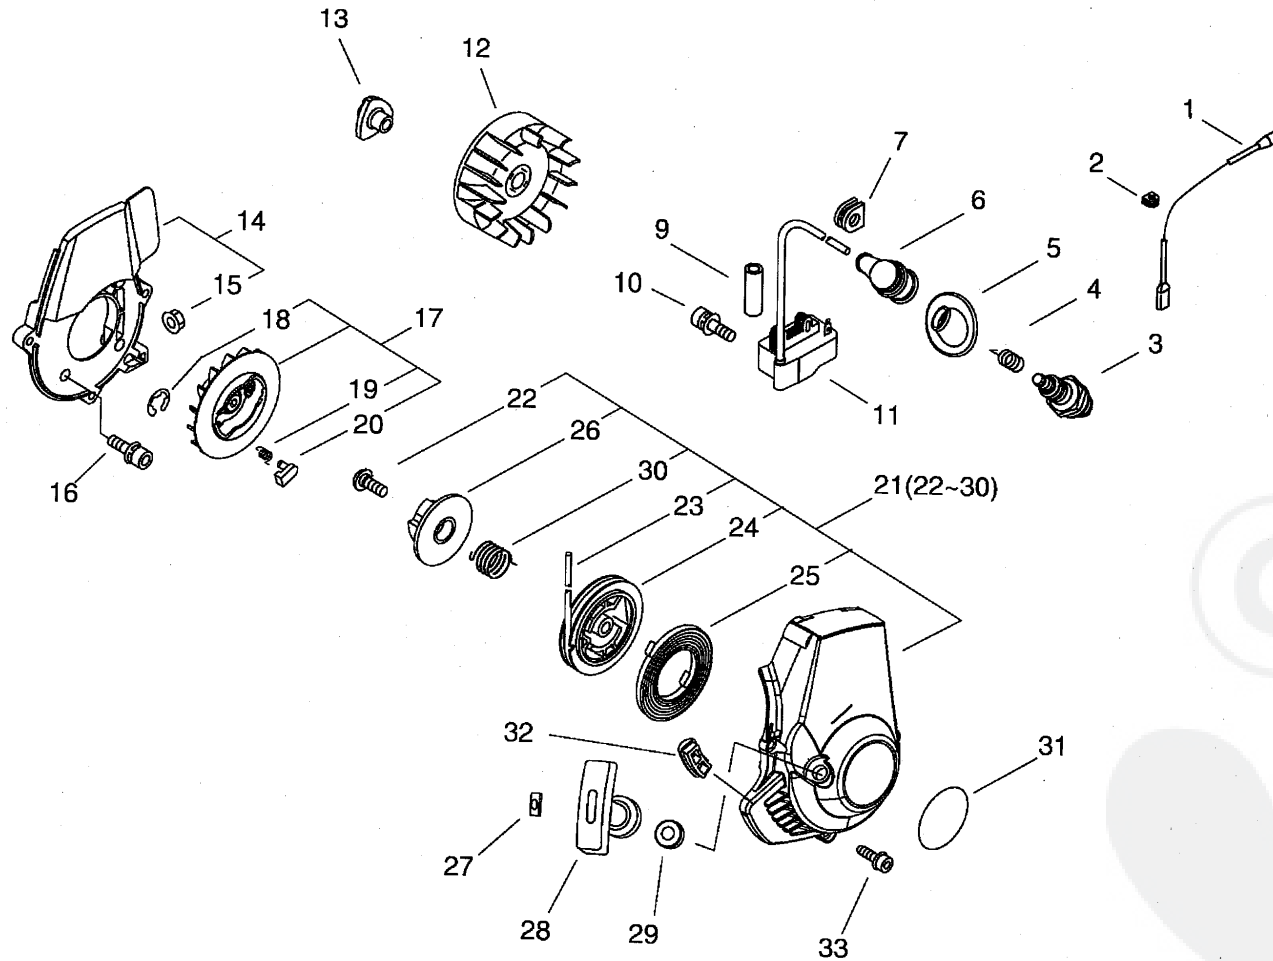

Group: Power Blowers Model: PB-255ES(37) Section: Cylinder, Crankcase, Piston ( 1)

Group: Power Blowers Model: PB-255ES (37) Section: Starter, Magneto ( 2)

**Parts List**

Group:Power Blowers Model:PB-255ES(37) Section:Starter, Magneto( 2)

Date:14-3-2011 Page: 1

Key	Lv	Part Number	Q'ty	Description	Remarks	Note
1		V485-000960	1	LEAD		
2		152115-05530	1	BUSHING		
3		A425-000000	1	SPARKPLUG		
4		A426-000010	1	TERMINAL, SPARKPLUG		
5		A429-000010	1	COVER, CAP		
6		A427-000012	1	CAP, SPARK PLUG	Sus. by A427-000013	
7		156110-04920	1	BUSHING		
9		V475-003380	1	TUBE		
10		91113-04020	2	BOLT		
11		A411-000290	1	COIL, IGNITION		
12		A409-000210	1	ROTOR, MAGNETO		
13		E101-000071	1	HUB, FAN		
14		P021-013780	1	SPACER		
15	+	V263-000070	1	NUT, 5		
16	+	900163-04016	4	BOLT HSH		
17		A052-000200	1	PULLEY, ASM STARTER		
18	+	P022-002100	2	E-RING		
19	+	177234-12220	2	SPRING, PAWL		
20	+	P022-006850	2	PAWL, STARTER		
21		A051-001180	1	STARTER, RECOIL ASY		
22	+	177236-61830	1	SCREW		
23	+	P022-008260	1	ROPE		
24	+	P022-006830	1	DRUM		
25	+	177220-42030	1	SPRING, REWIND		
26	+	P022-008280	1	PLATE, CAM		
27	+	177246-11120	1	CLIP, STARTER ROPE		
28	+	177228-27030	1	GRIP, STARTER		
29	+	177227-42030	1	GUIDE, ROPE		

Group: Power Blowers Model: PB-255ES (37) Section: Carburetor ( 8)