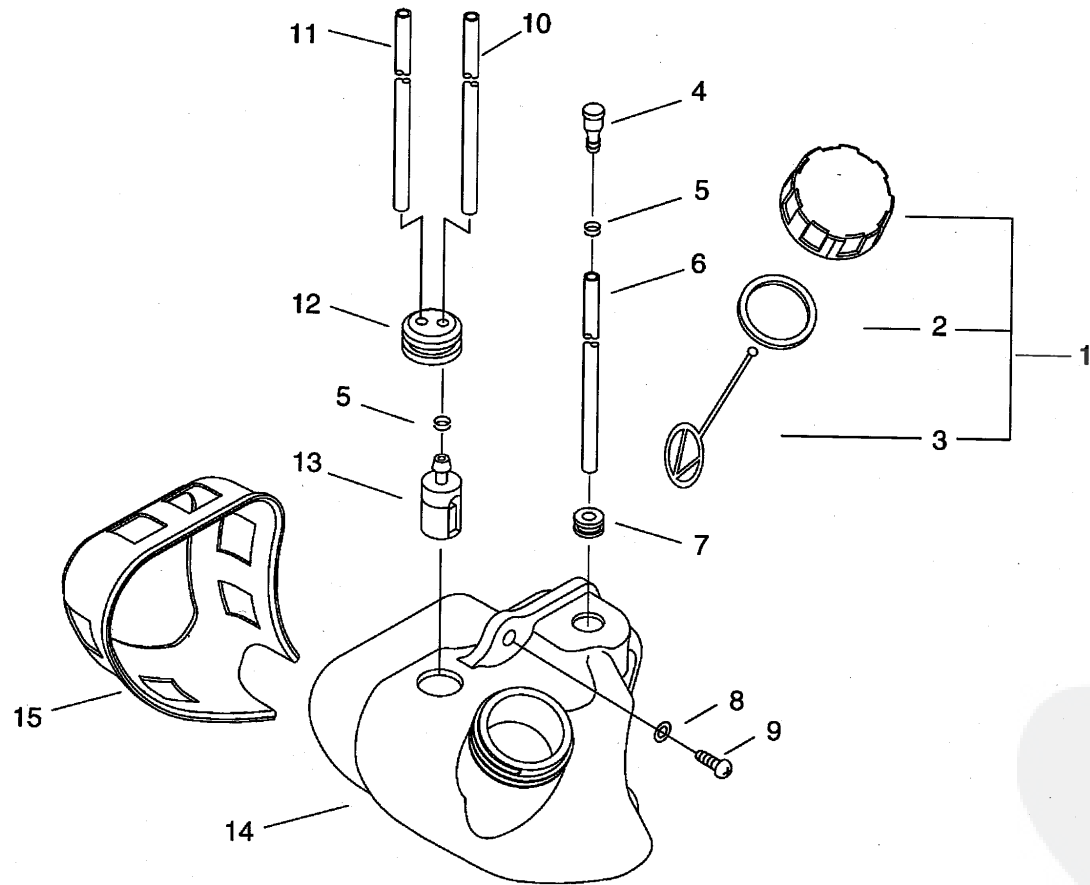

Group: Power Blowers Model: PB-255ES (37) Section: Fan case (5)