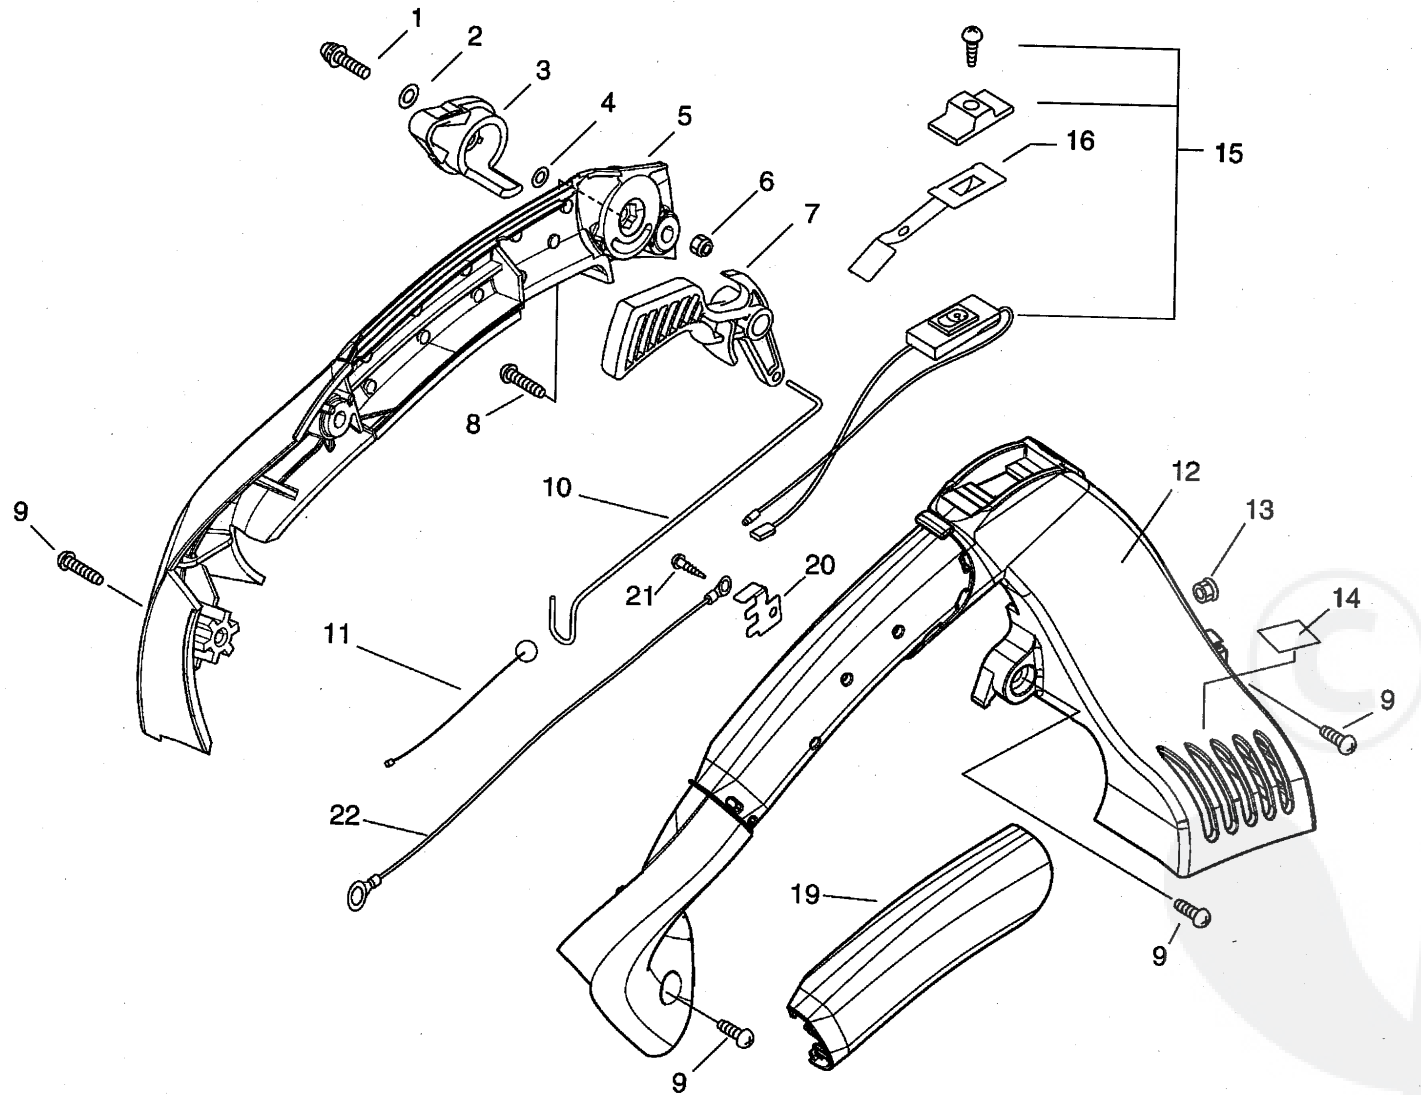

Parts List

Group:Power Blowers Model:PB-255ES(37) Section:Air Cleaner, Carbuertor, Muffler(3)

Date:14-3-2011 Page: 1

Key	Lv	Part Number	Q'ty	Description	Remarks	Note
1		V299-000250	1	KNOB, FASTENER		
3		A232-000440	1	LID, CLEANER		
4		X506-000090	1	LABEL, CHOKE		
5		A226-000350	1	ELEMENT, AIR FILTER		
6		900105-05060	2	BOLT, H.S. 5*60		
7		A244-000070	1	PLATE, PREVENT		
8		P021-010980	1	CLEANER CASE ASY		
9		130016-42031	1	GASKET, INTAKE		
10		A021-001590	1	CARBURETOR, DIAPHRAGM		
13		V103-000400	1	GASKET, INTAKE		
14		900162-05025	2	BOLT, H.S. 5*25		
15		A200-000280	1	INSULATOR, INTAKE		
16		V103-000390	1	GASKET, INTAKE		
17		A160-000830	1	COVER, CYLINDER		
18		C459-000010	1	COVER, THROTTLE		
19		V104-000820	1	GASKET, EXHAUST		
20		A300-000141	1	MUFFLER, EXHAUST		
21		A310-000070	1	SCREEN, ARRESTOR		
22		900603-00005	2	WASHER 5		
23		V203-000190	2	BOLT, 5		
24		V104-000830	1	GASKET, EXHAUST		
25		A313-000910	1	GUIDE, EXHAUST		
26		A313-000920	1	GUIDE, EXHAUST		
27		91367-04010	5	SCREW		
28		P021-011200	1	COVER, MUFFLER KIT		
29		900106-05014	2	BOLT, H.S. 5*14		
30		A226-000370	1	ELEMENT, AIR FILTER		
31		A227-000000	1	PLATE, ELEMENT		

Group: Power Blowers Model: PB-255ES (37) Section: Handle (4)