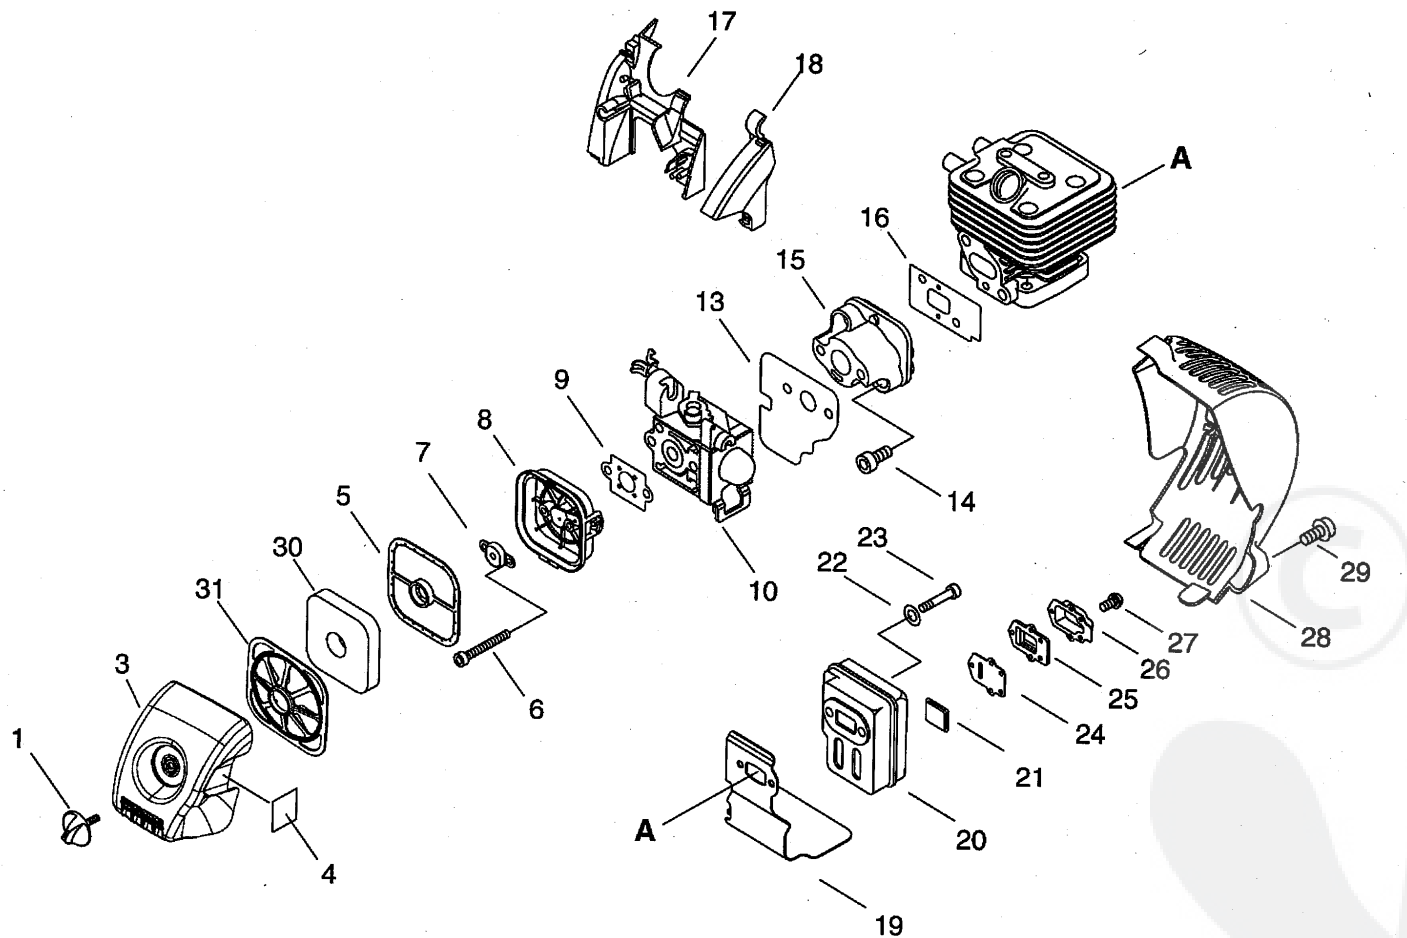

Group: Power Blowers Model: PB-255ES (37) Section: Air Cleaner, Carburetor, Muffler (3)

Parts List

Group:Power Blowers Model:PB-255ES(37) Section:Air Cleaner, Carbuertor, Muffler(3)

Date:14-3-2011 Page: 1

Key	Lv	Part Number	Q'ty	Description	Remarks	Note
1		V299-000250	1	KNOB, FASTENER		
3		A232-000440	1	LID, CLEANER		
4		X506-000090	1	LABEL, CHOKE		
5		A226-000350	1	ELEMENT, AIR FILTER		
6		900105-05060	2	BOLT, H.S. 5*60		
7		A244-000070	1	PLATE, PREVENT		
8		P021-010980	1	CLEANER CASE ASY		
9		130016-42031	1	GASKET, INTAKE		
10		A021-001590	1	CARBURETOR, DIAPHRAGM		
13		V103-000400	1	GASKET, INTAKE		
14		900162-05025	2	BOLT, H.S. 5*25		
15		A200-000280	1	INSULATOR, INTAKE		
16		V103-000390	1	GASKET, INTAKE		
17		A160-000830	1	COVER, CYLINDER		
18		C459-000010	1	COVER, THROTTLE		
19		V104-000820	1	GASKET, EXHAUST		
20		A300-000141	1	MUFFLER, EXHAUST		
21		A310-000070	1	SCREEN, ARRESTOR		
22		900603-00005	2	WASHER 5		
23		V203-000190	2	BOLT, 5		
24		V104-000830	1	GASKET, EXHAUST		
25		A313-000910	1	GUIDE, EXHAUST		
26		A313-000920	1	GUIDE, EXHAUST		
27		91367-04010	5	SCREW		
28		P021-011200	1	COVER, MUFFLER KIT		
29		900106-05014	2	BOLT, H.S. 5*14		
30		A226-000370	1	ELEMENT, AIR FILTER		
31		A227-000000	1	PLATE, ELEMENT