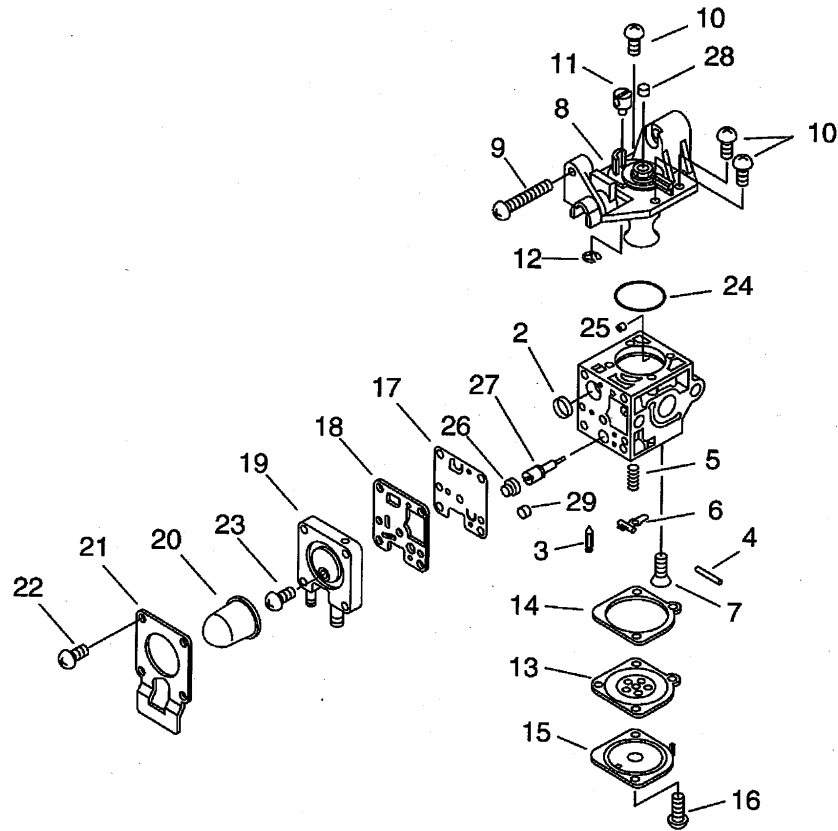

Group: Power Blowers Model: PB-255ES (37) Section: Carburetor (8)

Parts List

Group: Power Blowers Model: PB-255ES(37) Section: Carburetor(8)

Date: 14-3-2011 Page: 1

Key	Lv	Part Number	Q'ty	Description	Remarks	Note
		A021-001590	1	CARBURETOR, DIAPHRAGM		
2	+	P005-000010	1	STRAINER		
3	+	125337-08260	1	VALVE, INLET NEEDLE		
4	+	125338-13930	1	PIN, METERING ARM		
5	+	P005-000940	1	SPRING, METER. LEVER		
6	+	125323-08260	1	ARM, VALVE		
7	+	125339-42030	1	SCREW		
8	+	P005-002000	1	COVER ASY, ROTOR		
9	+	P005-000100	1	SCREW, THROTTLEADJUST		
10	+	125344-13931	3	SCREW		
11	+	P005-001240	1	POST		
12	+	P005-000190	1	E-RING		
13	+	P005-001780	1	DIAPHRAGM		
14	+	P005-000200	1	GASKET, METERING		
15	+	125342-52130	1	COVER, DIAPHRAGM		
16	+	125344-52130	2	SCREW		
17	+	P005-000510	1	DIAPHRAGM, PUMP		
18	+	P005-000520	1	GASKET, PUMP		
19	+	P005-001890	1	BASE, ASY PRIMER		
20	+	125381-46730	1	PUMP, PRIMING		
21	+	P005-000250	1	RETAINER		
22	+	P005-001900	4	SCREW		
23	+	P005-000270	1	SCREW		
24	+	P005-000280	1	O-RING		
25	+	P005-001000	1	ROLLER, GUIDE		
26	+	P005-001250	1	RETAINER, PLUG BALL		
27	+	P005-001260	1	SCREW, MAINN MIXTURE		
28	+	P005-001270	1	PLUG, H AJUST SCREW