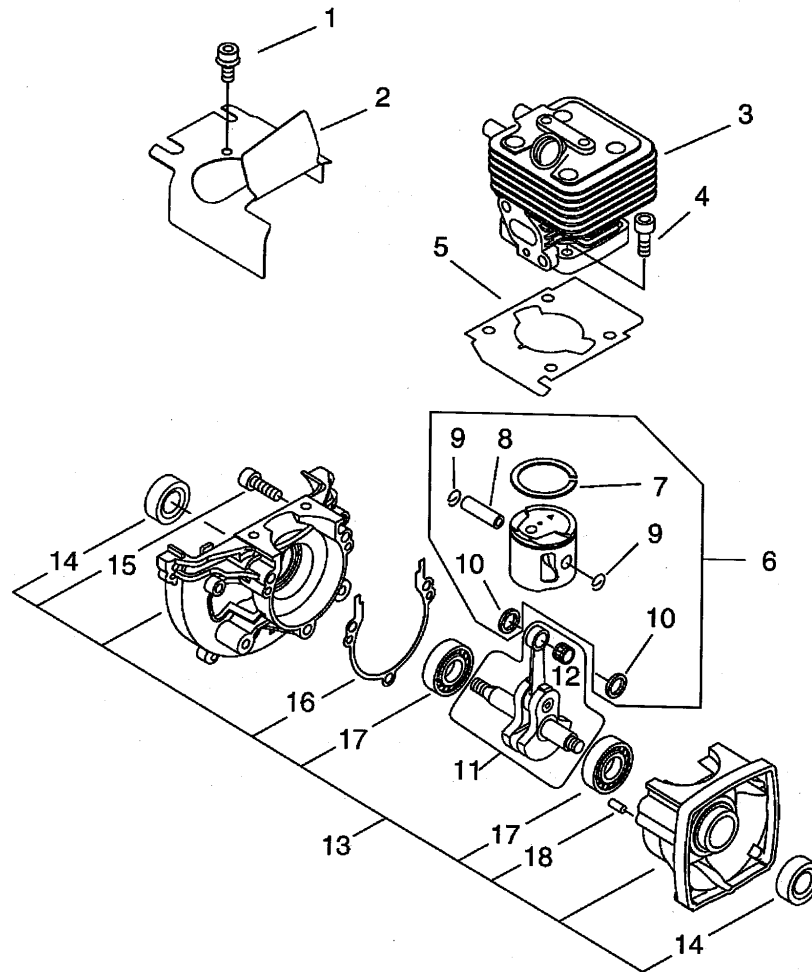

Group: Power Blowers Model: PB-255ES(37) Section: Cylinder, Crankcase, Piston (1)