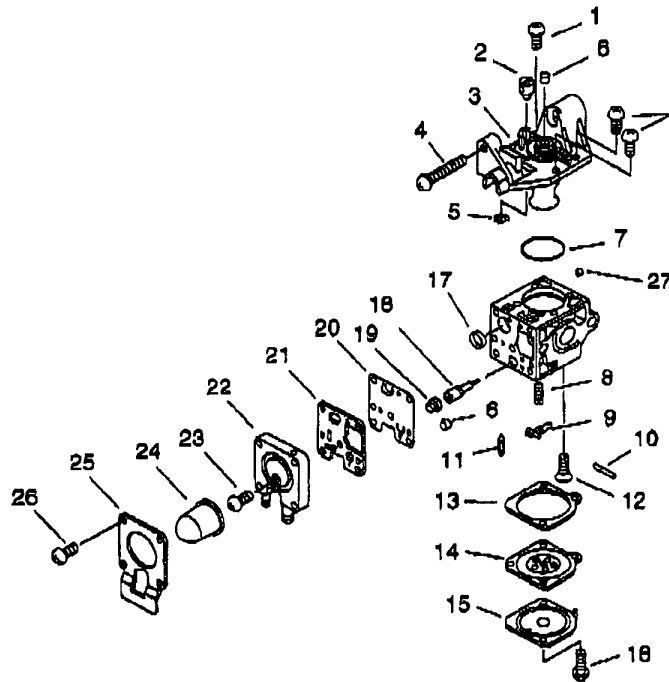

PB-265ESL 7 Hip Throttle

KEY	LV	PART NUMBER	QTY	DESCRIPTION	REMARKS
1		900105-05014	2	BOLT, H.S. 5*14	
2		C471-000111	1	FIXTURE, TRIGGER	
3		C470-000160	1	HOLDER, TRIGGER	
4		C471-000100	1	FIXTURE, TRIGGER	
5		V144-000181	1	GROMMET	
6		V430-001780	1	CABLE, BOWDEN	
7		V475-003820	1	TUBE	
8		A045-000140	1	SWITCH, ON OFF	
9		889950-21080	2	SCREW 5	
10		V204-000150	1	BOLT, 6	
11		899118-04580	1	WASHER	
12		178160-21080	2	WASHER, FRICTION	
13		V304-000040	1	WASHER, CIRCULAR 8	
14		C472-000050	1	FIXTURE, TRIGGER BRKT	
15		C458-000050	1	ARM, TRIGGER	
16		V336-000000	1	WASHER, CIRCULAR 45	
17		C472-000041	1	FIXTURE, TRIGGER BRKT	
18		900582-50006	1	LOCKNUT 8	
19		91145-05025	3	BOLT, TAPPING	
20		613019-07350	3	WASHER 5.5*16*2T	

PB-265ESL 8 Blower Pipe

KEY	LV	PART NUMBER	Q'TY	DESCRIPTION	REMARKS
1		895410-00430	1	WRENCH, W/S. DRIVER	
2		E165-000160	1	PIPE, BLOWER	
3		E165-000140	1	PIPE, BLOWER	
4		E165-000130	1	PIPE, BLOWER	
5		V495-000430	2	BAND	
6		E164-000000	1	PIPE, FLEXIBLE	
7		C040-000000	1	HANDLE, FRONT	
8	+	900100-08045	1	BOLT 6*45	
9	+	900600-00006	1	WASHER 6	
10	+	900525-00008	1	NUT, WING 6	

PB-265ESL 9 Carburettor

KEY	LV	PART NUMBER	QTY	DESCRIPTION	REMARKS
		A021-001350	1	CARBURETOR,DIAPHRAGM	
1	+	125344-13931	3	SCREW	
2	+	P005-001240	1	POST	
3	+	P005-002000	1	COVER ASY, ROTOR	
4	+	P005-000100	1	SCREW,THROTLEADJUST	
5	+	P005-000190	1	E-RING	
6	+	P005-001270	2	PLUG, H'AJUST SCREW	
7	+	P005-000280	1	O-RING	
8	+	P005-000940	1	SPRING, METER. LEVER	
9	+	125323-08260	1	ARM, VALVE	
10	+	125338-13930	1	PIN, METERING ARM	
11	+	125337-08260	1	VALVE, INLET NEEDLE	
12	+	125339-42030	1	SCREW	
13	+	P005-000200	1	GASKET, METERING	
14	+	P005-001780	1	DIAPHRAGM	
15	+	125342-52130	1	COVER, DIAPHRAGM	
16	+	125344-52130	2	SCREW	
17	+	P005-000010	1	STRAINER	
18	+	P005-001260	1	SCREW,MAINN MIXTURE	
19	+	P005-001250	1	RETAINER,PLUG BALL	
20	+	P005-000510	1	DIAPHRAGM, PUMP	
21	+	P005-000520	1	GASKET, PUMP	
22	+	P005-001890	1	BASE, ASY PRIMER	
23	+	P005-000270	1	SCREW	