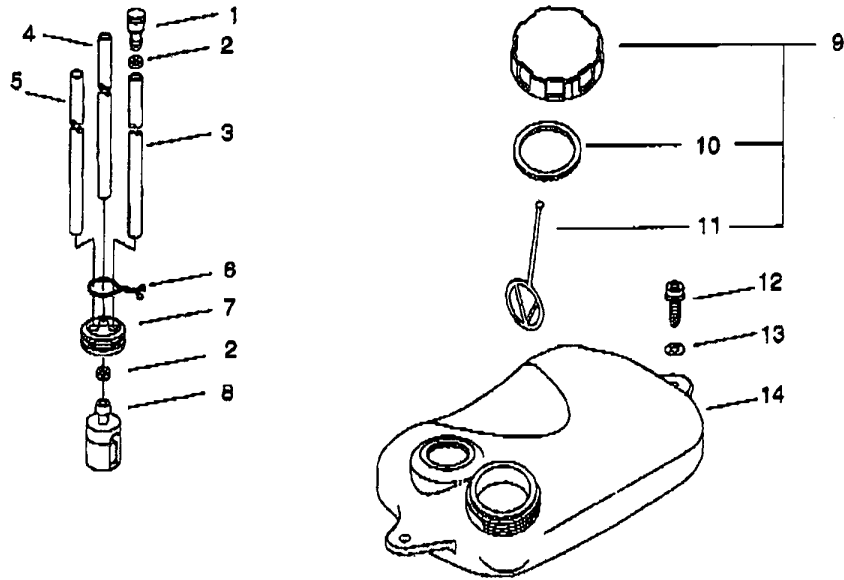

PB-265EBL 4 Fuel Tank

KEY	LV	PART NUMBER	Q'TY	DESCRIPTION	REMARKS
1		A356-000030	1	VALVE,CHECK	
2		132013-09820	2	CLIP	
3		V471-001200	1	PIPE	
4		V471-001230	1	PIPE	
5		V471-000630	1	PIPE	
6		132013-05060	1	CLIP, PIPE	
7		132115-55930	1	GROMMET, FUEL	
8		131205-07320	1	STRAINER, FUEL	
9		131004-55530	1	CAP ASSY, FUEL TANK	
10	+	131016-55830	1	GASKET, FUEL CAP	
11	+	131051-56030	1	CLIP, FUEL CAP	
12		91147-05020	2	BOLT HS. FL TAPP	
13		613019-07350	2	WASHER 5.5*16*2T	
14		A350-000470	1	TANK, FUEL