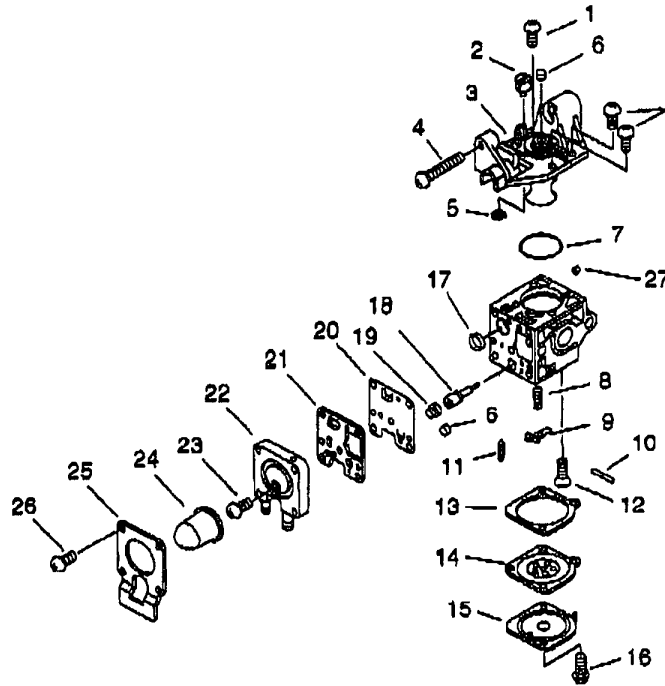

PB-265ESL 9 Carburettor

KEY	LV	PART NUMBER	QTY	DESCRIPTION	REMARKS
24	+	125381-08660	1	PUMP, PRIMING	
25	+	P005-000250	1	RETAINER	
26	+	P005-001900	4	SCREW	
27	+	P005-001000	1	ROLLER, GUIDE