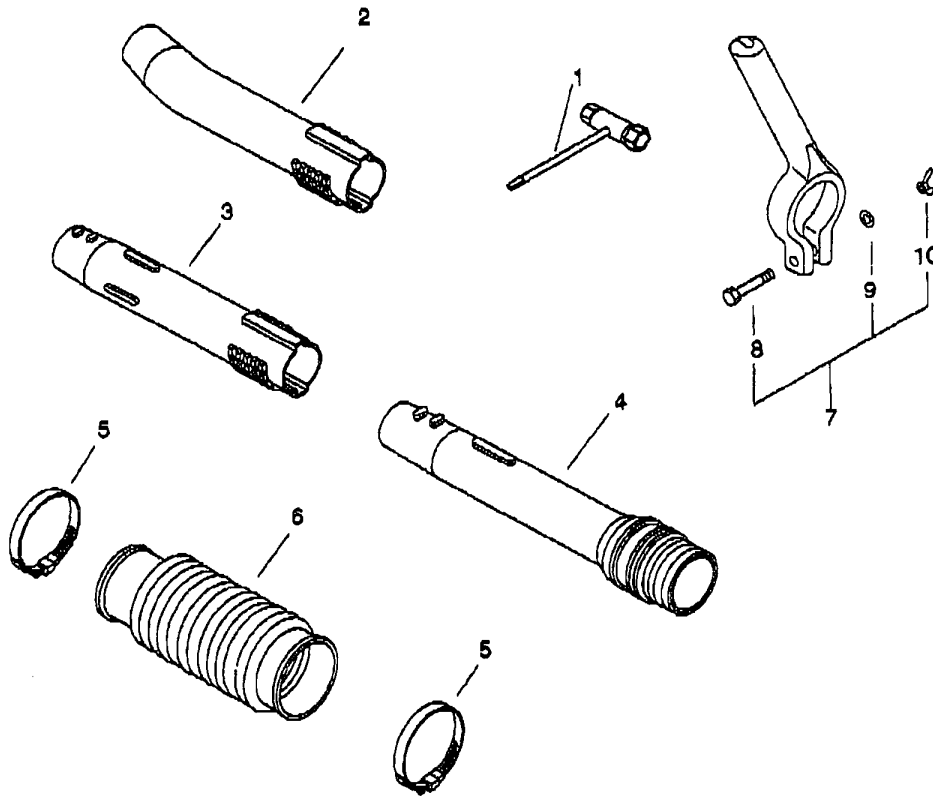

PB-265E6L 6 Harness

KEY	LV	PART NUMBER	QTY	DESCRIPTION	REMARKS
1		300333-06160	3	CLIP	
2		C630-000040	1	SEAT, BACKPACK	
3		C620-000290	1	FRAME, BACKPACK	
4		91147-05020	4	BOLT HS FL TAPP	
5		613019-07350	4	WASHER 5.5*16*2T	
6		V450-000551	3	SPRING, COMPRESSION	
7		C817-000290	1	STOPPER	
8		V253-000170	2	SCREW, 5	
9		C061-000161	2	HARNESS, ASM, BACKPACK	
10		V491-000040	2	CLIP	

PB-265ESL 7 Hip Throttle

KEY	LV	PART NUMBER	QTY	DESCRIPTION	REMARKS
1		900105-05014	2	BOLT, H.S. 5*14	
2		C471-000111	1	FIXTURE, TRIGGER	
3		C470-000160	1	HOLDER, TRIGGER	
4		C471-000100	1	FIXTURE, TRIGGER	
5		V144-000181	1	GROMMET	
6		V430-001780	1	CABLE, BOWDEN	
7		V475-003820	1	TUBE	
8		A045-000140	1	SWITCH, ON OFF	
9		889950-21080	2	SCREW 5	
10		V204-000150	1	BOLT, 6	
11		899118-04580	1	WASHER	
12		178160-21080	2	WASHER, FRICTION	
13		V304-000040	1	WASHER, CIRCULAR 8	
14		C472-000050	1	FIXTURE, TRIGGER BRKT	
15		C458-000050	1	ARM, TRIGGER	
16		V336-000000	1	WASHER, CIRCULAR 45	
17		C472-000041	1	FIXTURE, TRIGGER BRKT	
18		900582-50006	1	LOCKNUT 8	
19		91145-05025	3	BOLT, TAPPING	
20		613019-07350	3	WASHER 5.5*16*2T	

PB-265ESL 8 Blower Pipe

KEY	LV	PART NUMBER	Q'TY	DESCRIPTION	REMARKS
1		895410-00430	1	WRENCH, W/S. DRIVER	
2		E165-000160	1	PIPE, BLOWER	
3		E165-000140	1	PIPE, BLOWER	
4		E165-000130	1	PIPE, BLOWER	
5		V495-000430	2	BAND	
6		E164-000000	1	PIPE, FLEXIBLE	
7		C040-000000	1	HANDLE, FRONT	
8	+	900100-08045	1	BOLT 6*45	
9	+	900600-00006	1	WASHER 6	
10	+	900525-00008	1	NUT, WING 6	