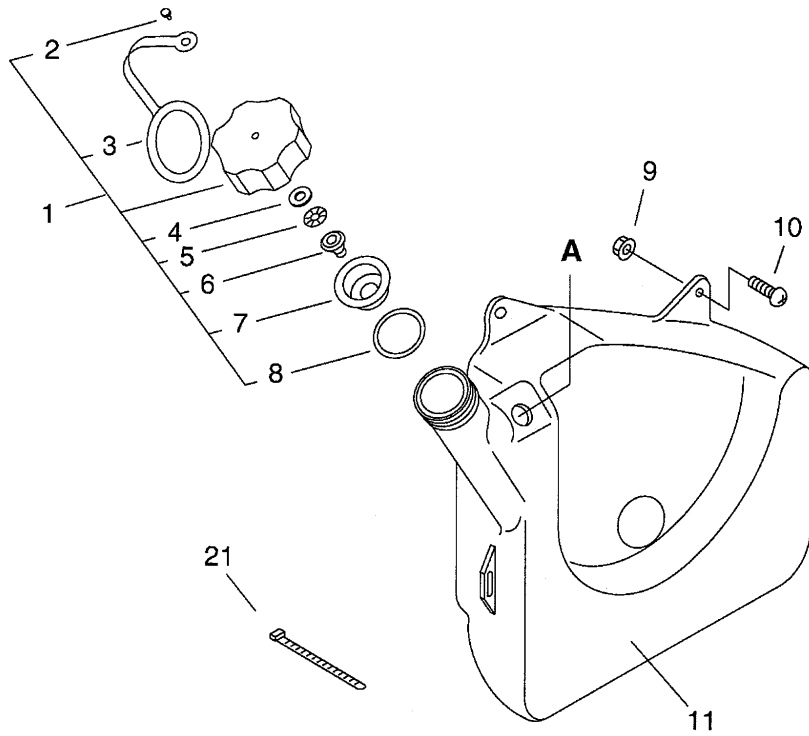

Group: Power Blowers Model: PB-500 (37) Section: Fuel Tank (4)