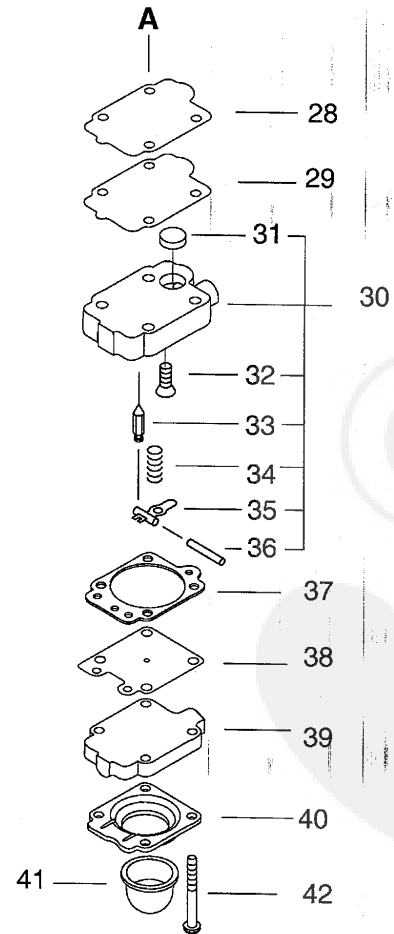

Group: Power Blowers Model: PB-500 (37) Section: Carburettor (9)

P a r t s L i s t

Date:15-11-2010 Page: 1

Group:Power Blowers Model:PB-500(37) Section:Carburettor(9)

Key	Lv	Part Number	Q'ty	Description	Remarks	Note
		A021-001641	1	CARBURETOR, DIAPHRAGM		
1	+	P003-001970	1	AIR VALVE ASY		
2	++	P003-002010	1	COVER AIR VALVE		
3	++	P003-002020	1	VALVE AIR		
4	++	P003-002050	1	WASHER		
6	++	P003-002060	1	SEAL DUST		
7	++	P003-002000	1	COVER DUST		
8	++	P003-002040	1	SPRING RETURN		
9	++	P003-001990	1	LINK ASSEMBLY-AIR		
10	++	P003-002030	1	SCREW		
11	+	123114-40630	4	SCREW		
12	+	123149-26030	4	WASHER		
13	+	P003-002080	1	LINK ROD		
14	+	123127-15030	3	RING		
15	+	123114-38830	2	SCREW		
16	+	P003-002070	1	LEVER OUTER		
17	+	P003-002170	1	SHAFT ASY THROTTLE		
18	++	P003-002100	1	SHAFT THROTTLE		
19	++	P003-002090	1	LINK ASY THROTTLE		
20	++	123114-38830	1	SCREW		
21	+	123116-05230	1	VALVE, THROTTLE		
22	+	P003-002130	1	SCREW IDLE SPEED		
23	+	P003-002150	1	SPRING		
24	+	123185-39130	1	PISTON ASSY		
25	+	P003-002140	1	SPRING		
26	+	P003-002110	1	GASKET PASSAGE		
27	+	P003-002160	1	PLATE PASSAGE		
28	+	P003-000100	1	GASKET, PUMP