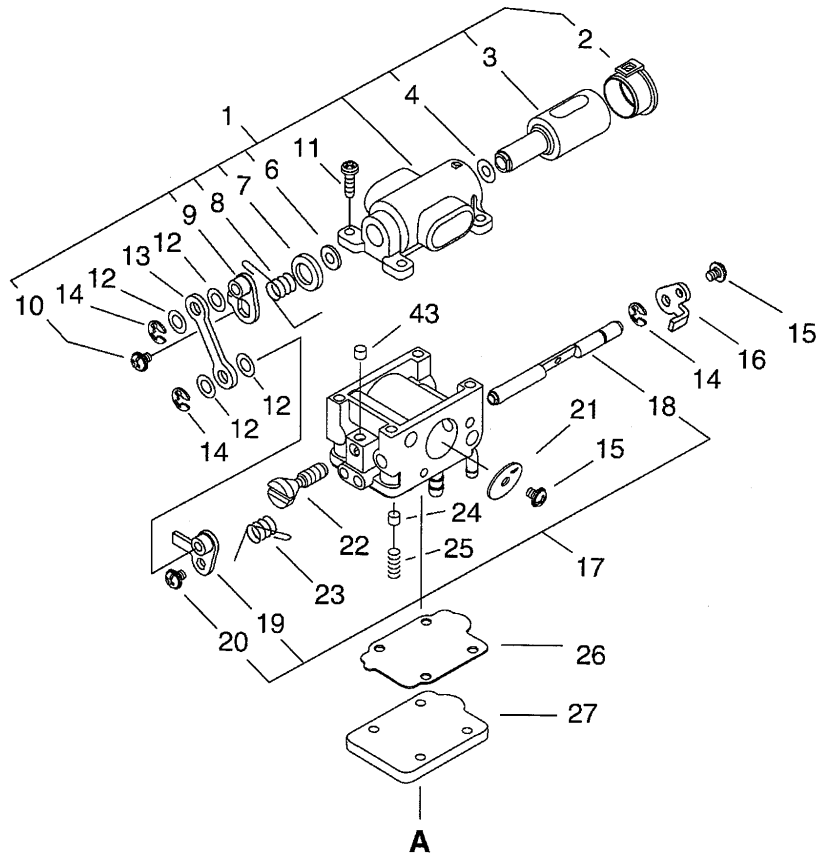

Group: Power Blowers Model: PB-500 (37) Section: Harness, Frame ( 6)

Group: Power Blowers Model: PB-500 (37) Section: Blower Pipe ( 7 )

Group: Power Blowers Model: PB-500 (37) Section: Tube Throttle ( 8)

Group: Power Blowers Model: PB-500 (37) Section: Carburettor ( 9)

**P a r t s L i s t**

Date:15-11-2010 Page: 1

Group:Power Blowers Model:PB-500(37) Section:Carburettor( 9)

Key	Lv	Part Number	Q'ty	Description	Remarks	Note
		A021-001641	1	CARBURETOR, DIAPHRAGM		
1	+	P003-001970	1	AIR VALVE ASY		
2	++	P003-002010	1	COVER AIR VALVE		
3	++	P003-002020	1	VALVE AIR		
4	++	P003-002050	1	WASHER		
6	++	P003-002060	1	SEAL DUST		
7	++	P003-002000	1	COVER DUST		
8	++	P003-002040	1	SPRING RETURN		
9	++	P003-001990	1	LINK ASSEMBLY-AIR		
10	++	P003-002030	1	SCREW		
11	+	123114-40630	4	SCREW		
12	+	123149-26030	4	WASHER		
13	+	P003-002080	1	LINK ROD		
14	+	123127-15030	3	RING		
15	+	123114-38830	2	SCREW		
16	+	P003-002070	1	LEVER OUTER		
17	+	P003-002170	1	SHAFT ASY THROTTLE		
18	++	P003-002100	1	SHAFT THROTTLE		
19	++	P003-002090	1	LINK ASY THROTTLE		
20	++	123114-38830	1	SCREW		
21	+	123116-05230	1	VALVE, THROTTLE		
22	+	P003-002130	1	SCREW IDLE SPEED		
23	+	P003-002150	1	SPRING		
24	+	123185-39130	1	PISTON ASSY		
25	+	P003-002140	1	SPRING		
26	+	P003-002110	1	GASKET PASSAGE		
27	+	P003-002160	1	PLATE PASSAGE		
28	+	P003-000100	1	GASKET, PUMP		