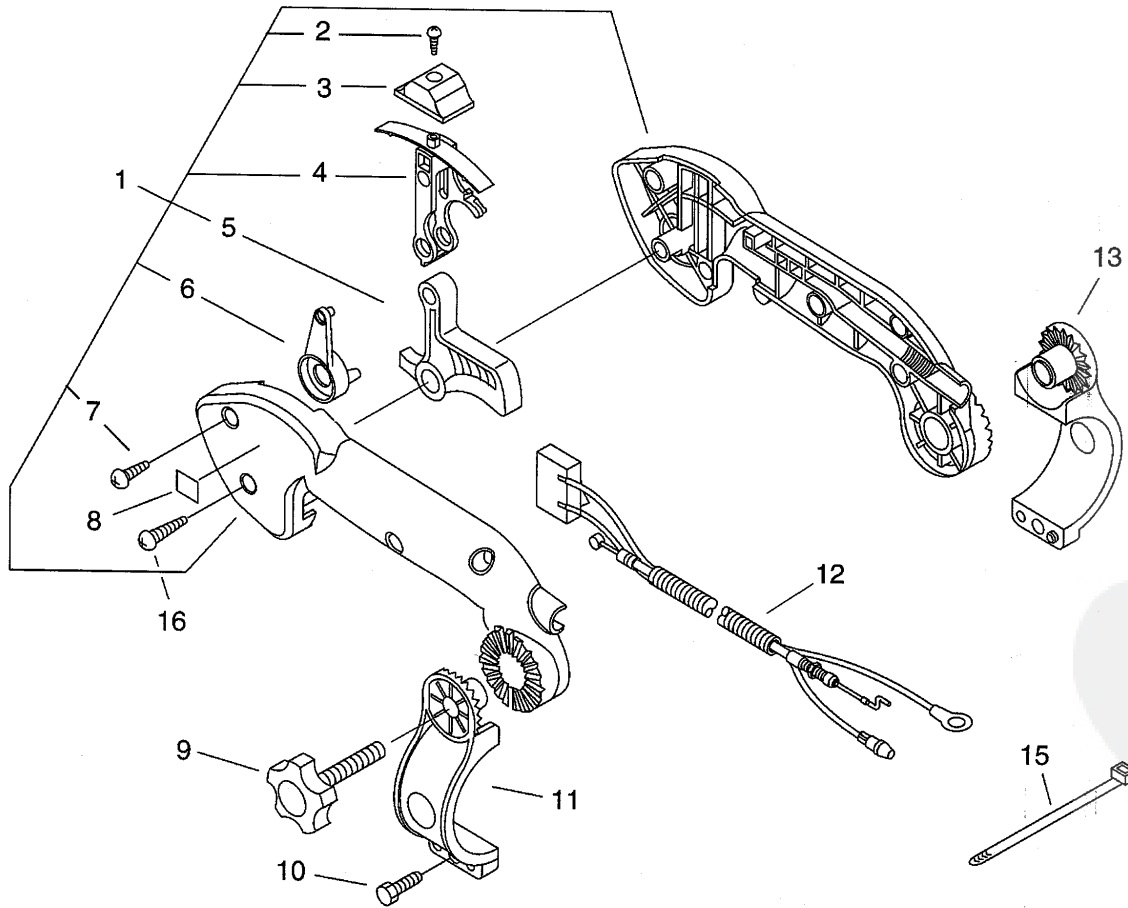

Group: Power Blowers Model: PB-500 (37) Section: Harness, Frame ( 6)

Group: Power Blowers Model: PB-500 (37) Section: Blower Pipe ( 7 )

Group: Power Blowers Model: PB-500 (37) Section: Tube Throttle ( 8)

Group: Power Blowers Model: PB-500 (37) Section: Carburettor ( 9)

**P a r t s L i s t**

Date:15-11-2010 Page: 1

Group:Power Blowers Model:PB-500(37) Section:Carburettor( 9)

Key	Lv	Part Number	Q'ty	Description	Remarks	Note
		A021-001641	1	CARBURETOR, DIAPHRAGM		
1	+	P003-001970	1	AIR VALVE ASY		
2	++	P003-002010	1	COVER AIR VALVE		
3	++	P003-002020	1	VALVE AIR		
4	++	P003-002050	1	WASHER		
6	++	P003-002060	1	SEAL DUST		
7	++	P003-002000	1	COVER DUST		
8	++	P003-002040	1	SPRING RETURN		
9	++	P003-001990	1	LINK ASSEMBLY-AIR		
10	++	P003-002030	1	SCREW		
11	+	123114-40630	4	SCREW		
12	+	123149-26030	4	WASHER		
13	+	P003-002080	1	LINK ROD		
14	+	123127-15030	3	RING		
15	+	123114-38830	2	SCREW		
16	+	P003-002070	1	LEVER OUTER		
17	+	P003-002170	1	SHAFT ASY THROTTLE		
18	++	P003-002100	1	SHAFT THROTTLE		
19	++	P003-002090	1	LINK ASY THROTTLE		
20	++	123114-38830	1	SCREW		
21	+	123116-05230	1	VALVE, THROTTLE		
22	+	P003-002130	1	SCREW IDLE SPEED		
23	+	P003-002150	1	SPRING		
24	+	123185-39130	1	PISTON ASSY		
25	+	P003-002140	1	SPRING		
26	+	P003-002110	1	GASKET PASSAGE		
27	+	P003-002160	1	PLATE PASSAGE		
28	+	P003-000100	1	GASKET, PUMP		