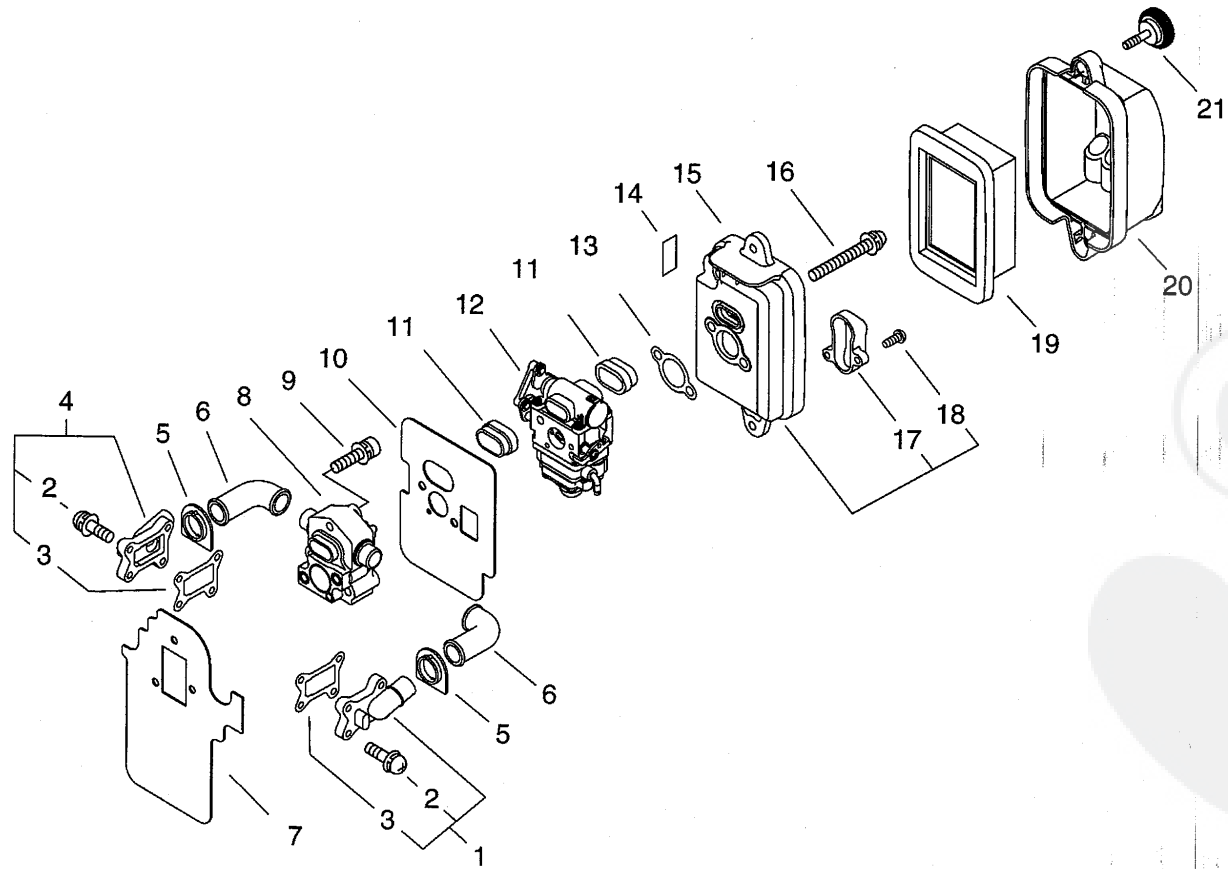

P a r t s L i s t

Date:15-11-2010 Page: 1

Group:Power Blowers Model:PB-500(37) Section:Magneto, Muffler, Starter(2)

Key	Lv	Part Number	Q'ty	Description	Remarks	Note
1		900501-00010	1	NUT 10*1.25		
2		900605-00010	1	WASHER, SPRING 10		
3		900602-00010	1	WASHER 10(10.5*21*2)		
4		A409-000331	1	ROTOR, MAGNETO		
5		900238-05018	2	SCREW 5*18		
6		A411-000420	1	COIL, IGNITION		
7		156111-06160	1	TUBE 6.3*8*380		
8		159012-03433	1	CAP, SPARK PLUG		
9		159011-03432	1	COIL, SPARK PLUG		
10		A425-000000	1	SPARKPLUG		
11		V485-000190	1	LEAD		
12		177202-06210	1	PAWL ASSY, STARTER		
13	+	P022-002100	1	E-RING		
14	+	177234-40630	1	SPRING, RETURN		
15	+	177218-40630	1	PAWL, STARTER		
16		A051-001270	1	STARTER, RECOIL ASY		
17	+	177236-40630	1	SCREW		
18	+	P022-022280	1	WASHER		
19	+	P022-022290	1	DRUM, STARTER		
20	+	177220-11120	1	REWIND SPRING		
21	+	177226-11120	1	ROPE, STARTER		
22	+	177227-42030	1	GUIDE, ROPE		
23	+	P022-019560	1	GRIP, STARTER		
24		900162-05018	4	BOLT, H.S. 5*18		
25		X502-000410	1	LABEL,ECHO		
26		P021-015040	1	MUFFLER ASY		
27	+	900238-04010	5	SCREW 4*10		
28	+	A313-001030	1	GUIDE, EXHAUST		

Group: Power Blowers Model: PB-500 (37) Section: Air Cleaner, Carburettor (3)