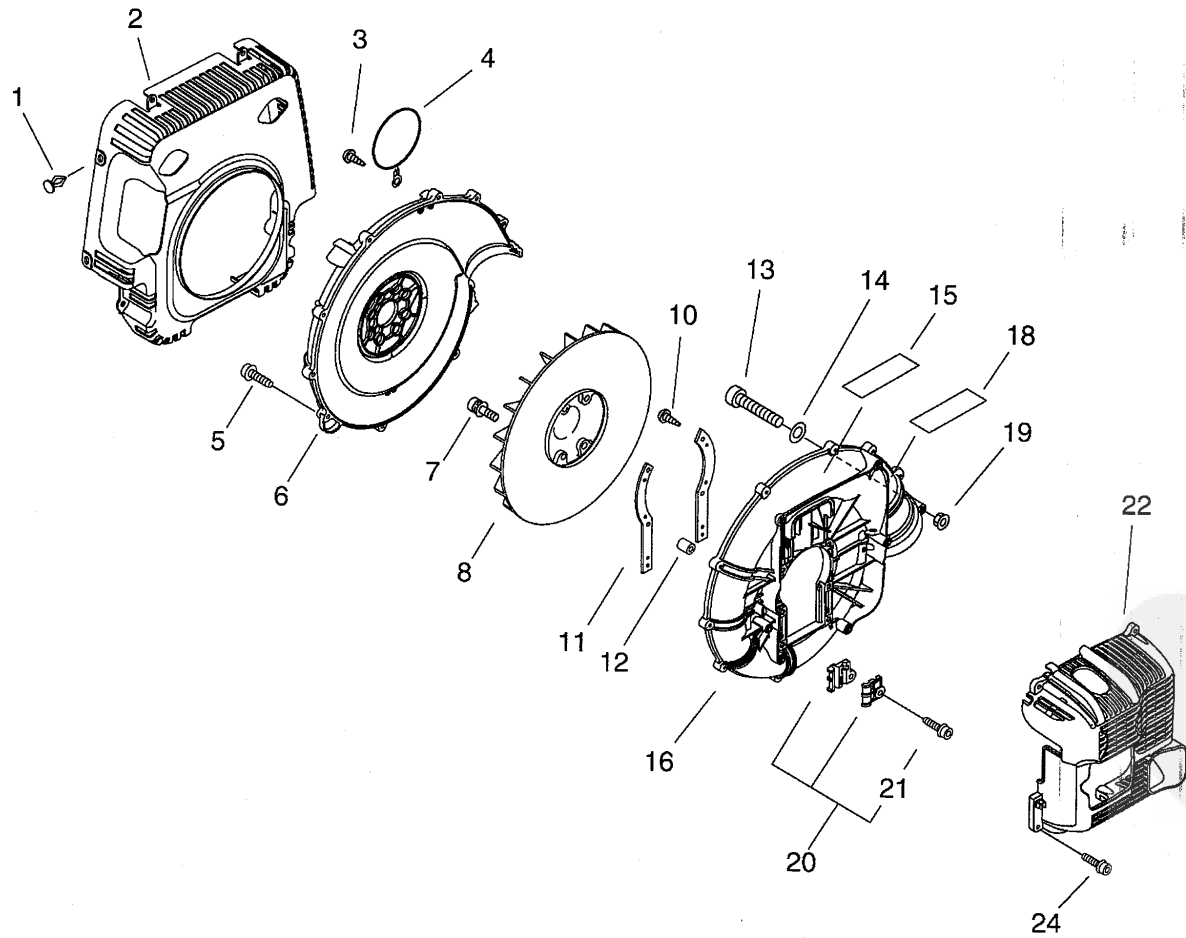

## P a r t s L i s t

Date:15-11-2010 Page: 1

Group:Power Blowers Model:PB-500(37) Section:Magneto, Muffler, Starter( 2)

Key	Lv	Part Number	Q'ty	Description	Remarks	Note
1		900501-00010	1	NUT 10*1.25		
2		900605-00010	1	WASHER, SPRING 10		
3		900602-00010	1	WASHER 10(10.5*21*2)		
4		A409-000331	1	ROTOR, MAGNETO		
5		900238-05018	2	SCREW 5*18		
6		A411-000420	1	COIL, IGNITION		
7		156111-06160	1	TUBE 6.3*8*380		
8		159012-03433	1	CAP, SPARK PLUG		
9		159011-03432	1	COIL, SPARK PLUG		
10		A425-000000	1	SPARKPLUG		
11		V485-000190	1	LEAD		
12		177202-06210	1	PAWL ASSY, STARTER		
13	+	P022-002100	1	E-RING		
14	+	177234-40630	1	SPRING, RETURN		
15	+	177218-40630	1	PAWL, STARTER		
16		A051-001270	1	STARTER, RECOIL ASY		
17	+	177236-40630	1	SCREW		
18	+	P022-022280	1	WASHER		
19	+	P022-022290	1	DRUM, STARTER		
20	+	177220-11120	1	REWIND SPRING		
21	+	177226-11120	1	ROPE, STARTER		
22	+	177227-42030	1	GUIDE, ROPE		
23	+	P022-019560	1	GRIP, STARTER		
24		900162-05018	4	BOLT, H.S. 5*18		
25		X502-000410	1	LABEL,ECHO		
26		P021-015040	1	MUFFLER ASY		
27	+	900238-04010	5	SCREW 4*10		
28	+	A313-001030	1	GUIDE, EXHAUST		

Group: Power Blowers Model: PB-500 (37) Section: Harness, Frame ( 6)

Group: Power Blowers Model: PB-500 (37) Section: Blower Pipe ( 7 )

Group: Power Blowers Model: PB-500 (37) Section: Tube Throttle ( 8)