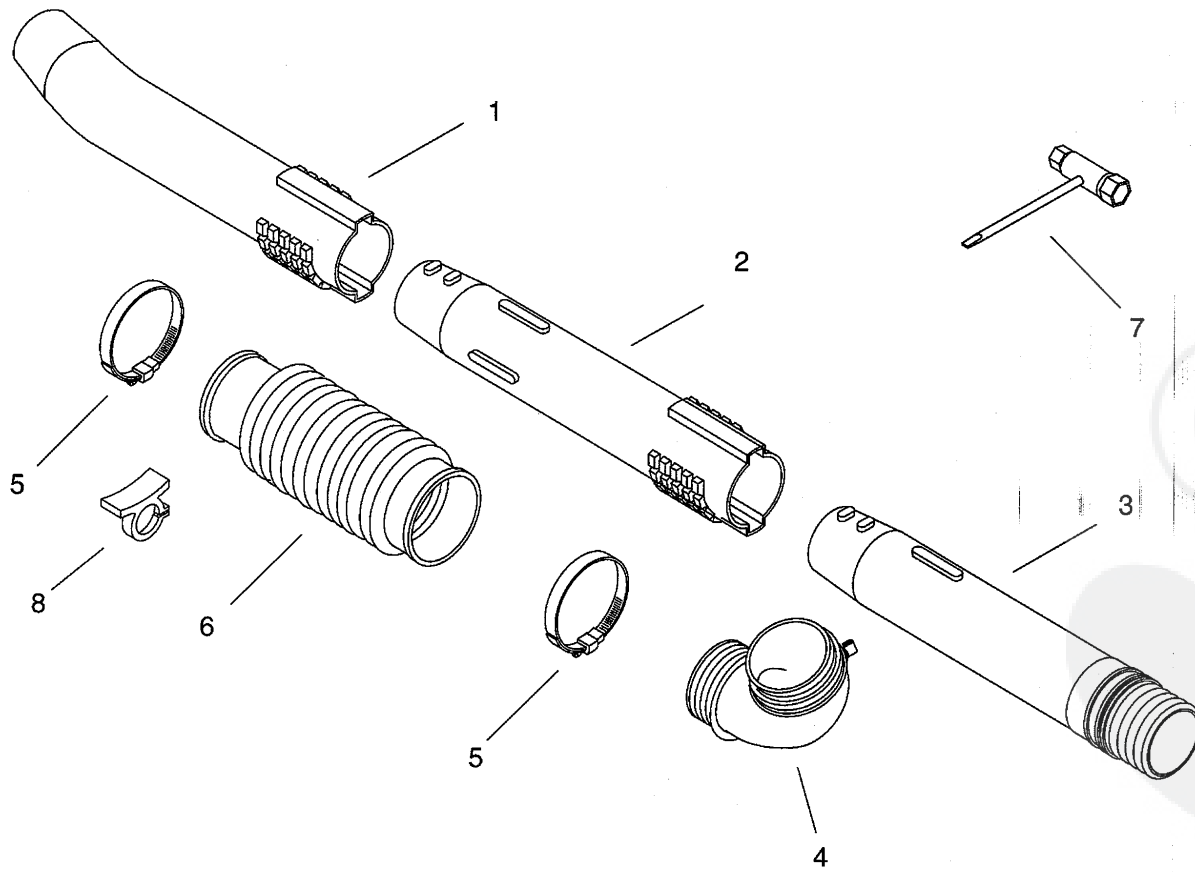

## P a r t s L i s t

Date:15-11-2010 Page: 1

Group:Power Blowers Model:PB-500(37) Section:Magneto, Muffler, Starter( 2)

Key	Lv	Part Number	Q'ty	Description	Remarks	Note
1		900501-00010	1	NUT 10*1.25		
2		900605-00010	1	WASHER, SPRING 10		
3		900602-00010	1	WASHER 10(10.5*21*2)		
4		A409-000331	1	ROTOR, MAGNETO		
5		900238-05018	2	SCREW 5*18		
6		A411-000420	1	COIL, IGNITION		
7		156111-06160	1	TUBE 6.3*8*380		
8		159012-03433	1	CAP, SPARK PLUG		
9		159011-03432	1	COIL, SPARK PLUG		
10		A425-000000	1	SPARKPLUG		
11		V485-000190	1	LEAD		
12		177202-06210	1	PAWL ASSY, STARTER		
13	+	P022-002100	1	E-RING		
14	+	177234-40630	1	SPRING, RETURN		
15	+	177218-40630	1	PAWL, STARTER		
16		A051-001270	1	STARTER, RECOIL ASY		
17	+	177236-40630	1	SCREW		
18	+	P022-022280	1	WASHER		
19	+	P022-022290	1	DRUM, STARTER		
20	+	177220-11120	1	REWIND SPRING		
21	+	177226-11120	1	ROPE, STARTER		
22	+	177227-42030	1	GUIDE, ROPE		
23	+	P022-019560	1	GRIP, STARTER		
24		900162-05018	4	BOLT, H.S. 5*18		
25		X502-000410	1	LABEL,ECHO		
26		P021-015040	1	MUFFLER ASY		
27	+	900238-04010	5	SCREW 4*10		
28	+	A313-001030	1	GUIDE, EXHAUST		

Group: Power Blowers Model: PB-500 (37) Section: Harness, Frame ( 6)

Group: Power Blowers Model: PB-500 (37) Section: Blower Pipe ( 7 )

Group: Power Blowers Model: PB-500 (37) Section: Tube Throttle ( 8)