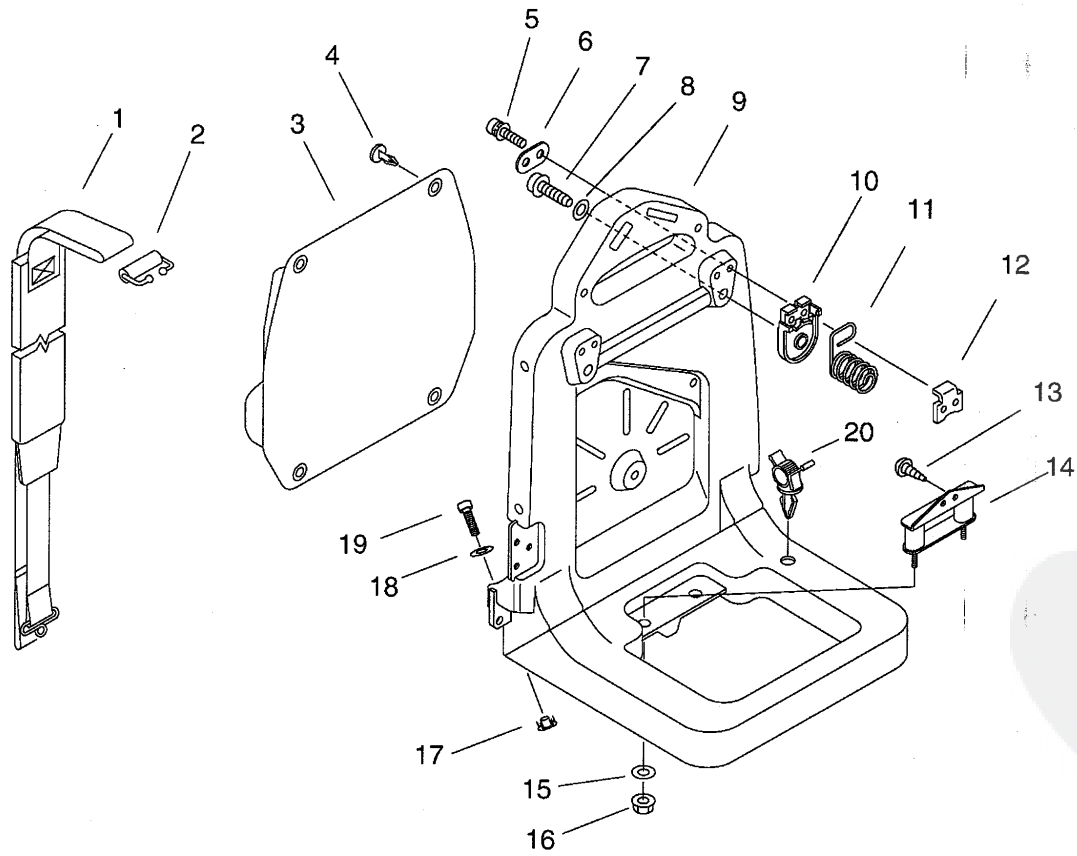

## P a r t s L i s t

Date:15-11-2010 Page: 1

Group:Power Blowers Model:PB-500(37) Section:Magneto, Muffler, Starter( 2)

Key	Lv	Part Number	Q'ty	Description	Remarks	Note
1		900501-00010	1	NUT 10*1.25		
2		900605-00010	1	WASHER, SPRING 10		
3		900602-00010	1	WASHER 10(10.5*21*2)		
4		A409-000331	1	ROTOR, MAGNETO		
5		900238-05018	2	SCREW 5*18		
6		A411-000420	1	COIL, IGNITION		
7		156111-06160	1	TUBE 6.3*8*380		
8		159012-03433	1	CAP, SPARK PLUG		
9		159011-03432	1	COIL, SPARK PLUG		
10		A425-000000	1	SPARKPLUG		
11		V485-000190	1	LEAD		
12		177202-06210	1	PAWL ASSY, STARTER		
13	+	P022-002100	1	E-RING		
14	+	177234-40630	1	SPRING, RETURN		
15	+	177218-40630	1	PAWL, STARTER		
16		A051-001270	1	STARTER, RECOIL ASY		
17	+	177236-40630	1	SCREW		
18	+	P022-022280	1	WASHER		
19	+	P022-022290	1	DRUM, STARTER		
20	+	177220-11120	1	REWIND SPRING		
21	+	177226-11120	1	ROPE, STARTER		
22	+	177227-42030	1	GUIDE, ROPE		
23	+	P022-019560	1	GRIP, STARTER		
24		900162-05018	4	BOLT, H.S. 5*18		
25		X502-000410	1	LABEL,ECHO		
26		P021-015040	1	MUFFLER ASY		
27	+	900238-04010	5	SCREW 4*10		
28	+	A313-001030	1	GUIDE, EXHAUST		

Group: Power Blowers Model: PB-500 (37) Section: Air Cleaner, Carburettor ( 3)

Group: Power Blowers Model: PB-500 (37) Section: Fuel Tank ( 4)

Group: Power Blowers Model: PB-500 (37) Section: Fan Case ( 5)

Group: Power Blowers Model: PB-500 (37) Section: Harness, Frame ( 6)

Group: Power Blowers Model: PB-500 (37) Section: Blower Pipe ( 7 )

Group: Power Blowers Model: PB-500 (37) Section: Tube Throttle ( 8)