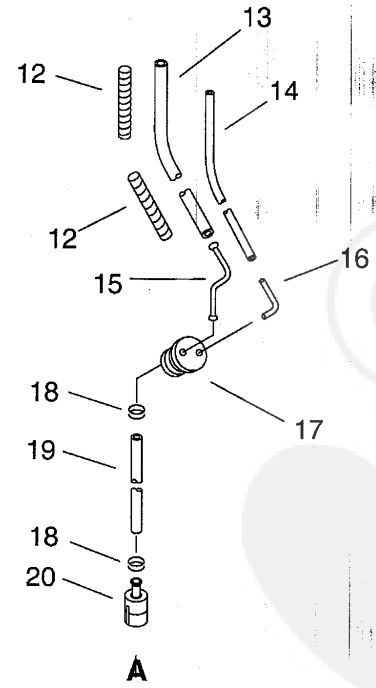

Group: Power Blowers Model: PB-500 (37) Section: Fuel Tank (4)