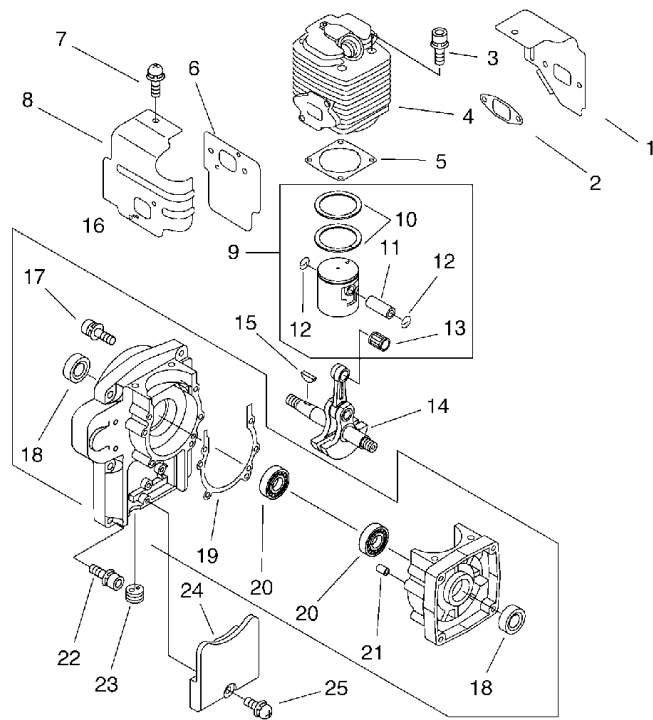

## Cylinder, Crankcase, Piston

Key	Lv	Part no.	Part description	Quantity
1		A160-000450	COVER,CYLINDER	1
2		145510-06211	GASKET, MUFFLER	1
3		900162-05022	BOLT, H.S. 5*22	4
4		A130-000570	CYLINDER	1
5		101010-06211	GASKET, CYL. BASE	1
6		130016-06211	GASKET, INTAKE	1
7		900238-05010	SCREW 5*10	1
8		101514-08260	COVER, CYLINDER	1
9		P021-007450	PISTON KIT	1
10	+	100011-08360	RING, PISTON	2
11	+	100013-06210	PIN, PISTON	1
12	+	100015-00120	CIRCLIP, PISTON PIN	2
13	+	100012-12330	BEARING, NEEDLE	1
14		A011-000340	CRANKSHAFT,ASM	1
15		900323-03014	KEY WOODRUFF	1
16		100204-08261	CRANKCASE KIT	1
17	+	900162-05040	BOLT, H.S. 5*40	4
18	+	100213-00310	OILSEAL	2
19	+	100242-10721	GASKET, CRANKCASE	1
20	+	94036-46202	BEARING BALL	2
21	+	100215-03930	PIN, DOWEL	2
22		900162-05032	BOLT, H.S. 5*32	6
23		151112-04630	BUSHING	1
24		159129-08261	COVER, DUST	1
25		900238-05018	SCREW 5*18	1

## Air Cleaner, Carburettor

Key	Lv	Part no.	Part description	Quantity
3		A226-000032	ELEMENT,AIR FILTER	1
4		900105-05060	BOLT, H.S. 5*60	2
5		A244-000020	PLATE,PREVENT	1
7		890158-08261	LABEL, CHOKE	1
8		130016-03731	GASKET, CARBURETOR	1
9		A021-000771	CARBURETOR,DIAPHRAGM	1
10		130010-21262	GASKET, INTAKE	1
11		900162-05025	BOLT, H.S. 5*25	2
12		130007-08261	INSULATOR	1
13		V103-000000	GASKET,INTAKE	1
14		P021-014432	CLEANER KIT, AIR	1
1	+	V299-000290	KNOB,FASTENER	2
15	+	V340-000210	WASHER	2

Tube Throttle

Tube Throttle

Key	Lv	Part no.	Part description	Quantity
1		P021-015220	FRONT HANDLE ASY	1
2	+	91545-03014	SCREW TAPTITE-P	1
3	+	E151-000000	KNOB,LEVER	1
4	+	C453-000211	LEVER, THROTTLE	1
5	+	178010-07561	CONTROL, THROTTLE	1
6	+	C453-000203	LEVER, THROTTLE	1
7	+	889950-21060	SCREW 5	4
8		X505-000950	LABEL,CAUTION	1
9		305812-08260	KNOB, FASTENER	1
10		900253-05020	SCREW 5*20	1
11		C405-000240	BRACKET,HANDLE	1
12		V043-000062	CABLE ASY, CONTROL	1
13		C405-000230	BRACKET,HANDLE	1
15		178121-43230	BAND	1
16		889950-21560	SCREW 5	1