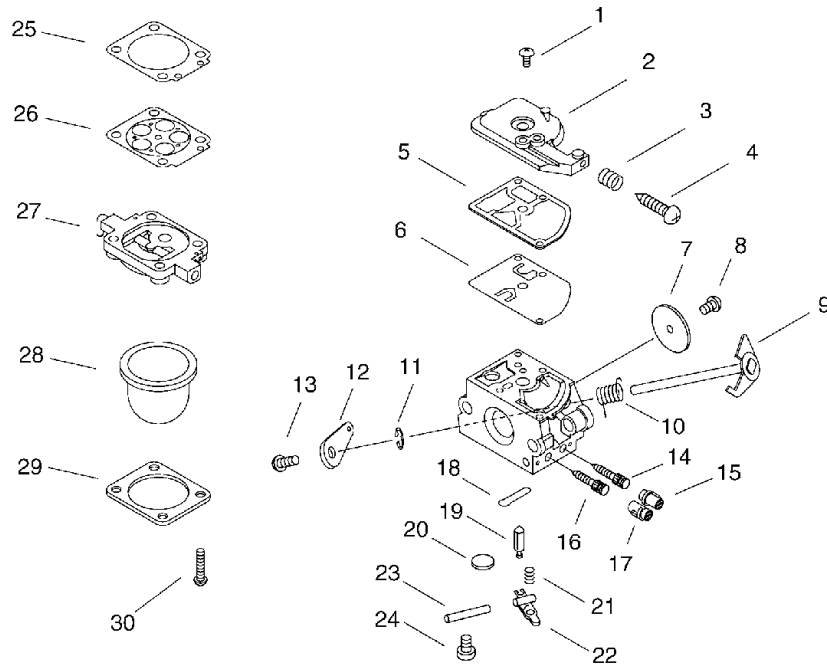

## Blower Pipe

Key	Lv	Part no.	Part description	Quantity
1		E165-000160	PIPE,BLOWER	1
2		E165-000141	PIPE,BLOWER	1
3		E165-000130	PIPE,BLOWER	1
4		E160-000061	PIPE,MAIN	1
5		V495-000430	BAND	2
6		E164-000000	PIPE,FLEXIBLE	1
7		895410-39131	WRENCH, W/S-DRIVER	1
8		V491-000191	CLIP	1

Tube Throttle

Tube Throttle

Key	Lv	Part no.	Part description	Quantity
1		P021-015220	FRONT HANDLE ASY	1
2	+	91545-03014	SCREW TAPTITE-P	1
3	+	E151-000000	KNOB,LEVER	1
4	+	C453-000211	LEVER, THROTTLE	1
5	+	178010-07561	CONTROL, THROTTLE	1
6	+	C453-000203	LEVER, THROTTLE	1
7	+	889950-21060	SCREW 5	4
8		X505-000950	LABEL,CAUTION	1
9		305812-08260	KNOB, FASTENER	1
10		900253-05020	SCREW 5*20	1
11		C405-000240	BRACKET,HANDLE	1
12		V043-000062	CABLE ASY, CONTROL	1
13		C405-000230	BRACKET,HANDLE	1
15		178121-43230	BAND	1
16		889950-21560	SCREW 5	1

Carburettor

Carburettor

Key	Lv	Part no.	Part description	Quantity
		A021-000771	CARBURETOR,DIAPHRAGM	1
1	+	125310-13930	SCREW	1
2	+	125324-08360	COVER, PUMP	1
3	+	125333-08560	SPRING,ADJUST SCREW	1
4	+	125344-08560	SCREW	1
5	+	125325-08360	GASKET, PUMP	1
6	+	125312-08660	DIAPHRAGM, FUEL PUMP	1
7	+	125316-13930	VALVE, THROTTLE	1
8	+	125314-13930	SCREW	1
9	+	P005-002040	SHAFT ASY,THROTTLE	1
10	+	125313-08360	SPRING, THRT. RETURN	1
11	+	125327-13930	CLIP	1
12	+	125350-08360	LEVER, THROTTLE	1
13	+	125348-13930	SCREW	1
14	+	P005-001600	SCREW, IDLE MIXTURE	1
15	+	125329-09860	LIMITER, MIXTURE	1
16	+	P005-001590	SCREW,MAINN MIXTURE	1
17	+	125329-39030	LIMITER, MIXTURE	1
18	+	125345-08360	PLUG, WELCH	1
19	+	125337-08260	VALVE, INLET NEEDLE	1
20	+	125326-08360	STRAINER	1
21	+	125322-13930	SPRING, COIL	1