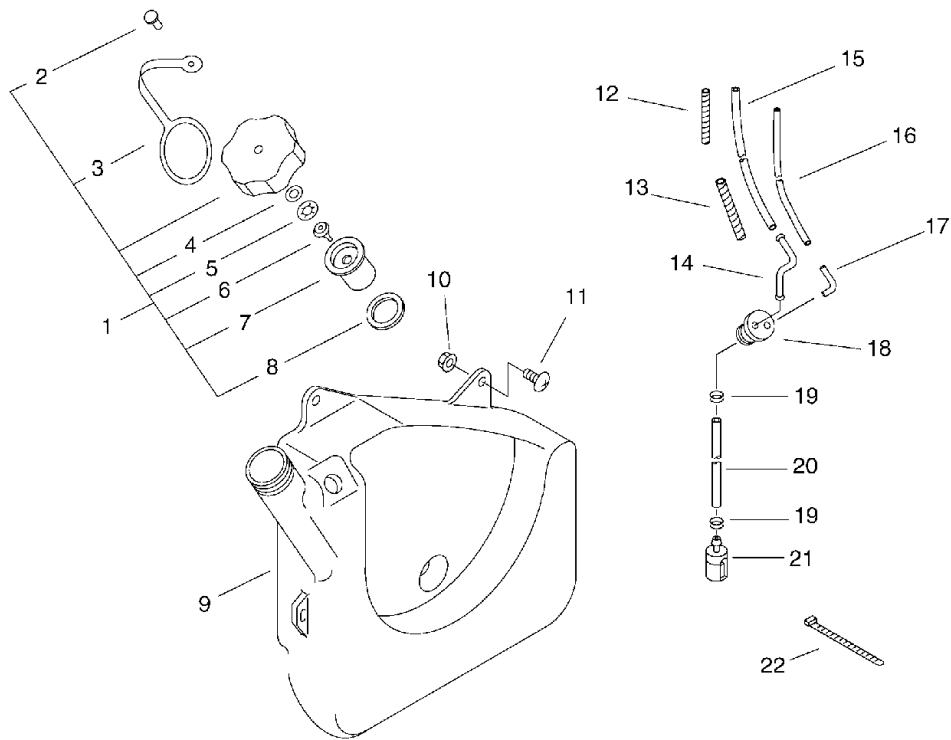

Fuel Tank

Fuel Tank

Key	Lv	Part no.	Part description	Quantity
1		131600-09861	CAP ASY, FUEL	1
2	+	900319-30070	RIVET 3*7	1
3	+	131051-27230	LINK	1
4	+	900600-00003	WASHER 3	1
5	+	131053-03060	NUT	1
6	+	131314-06320	VALVE, CHECK	1
7	+	A358-000000	HOLDER,CHECK VALVE	1
8	+	131016-21060	GASKET, FUEL CAP	1
9		131010-08266	TANK, FUEL	1
10		900516-00005	NUT, FRANGE 5	3
11		900209-05020	SCREW, 5*20	3
12		178127-03460	TUBE	1
13		132015-08260	COVER, PROTECTIVE	1
14		132011-08260	CONNECTOR, FUEL PIPE	1
15		132010-08260	PIPE, FUEL	1
16		132016-08260	PIPE, FUEL	1
17		132021-08260	CONNECTOR, PIPE	1
18		132115-02960	GROMMET	1
19		132013-26630	CLIP	2
20		V471-000770	PIPE	1
21		131205-19831	STRAINER, FUEL	1
22		178121-43230	BAND	1