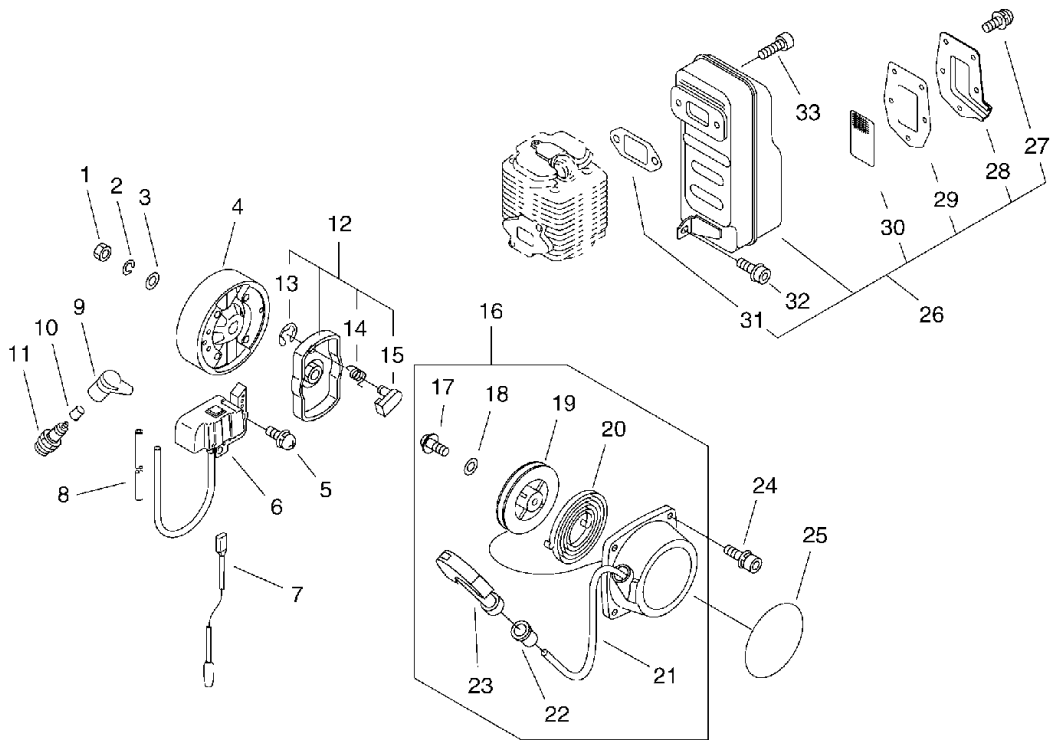

Magneto, Muffler, Starter

Magneto, Muffler, Starter

Key	Lv	Part no.	Part description	Quantity
1		900501-00010	NUT 10*1.25	1
2		900605-00010	WASHER, SPRING 10	1
3		900602-00010	WASHER 10(10.5*21*2)	1
4		156800-06161	ROTOR, MAGNETO	1
5		900238-05018	SCREW 5*18	2
6		156601-08360	C.D. IGNITION MODULE	1
7		V485-000190	LEAD	1
8		156111-06160	TUBE 6.3*8*380	1
9		159012-10230	CAP, SPARK PLUG	1
10		159016-05330	ADAPTER, PLUG CAP	1
11		159010-10230	PLUG, SPARK (BPMR-7A	1
12		A052-000042	PULLEY,ASM STARTER	1
13	+	P022-002100	E-RING	2
14	+	P022-003130	SPRING, RETURN	2
15	+	P022-003120	PAWL, STARTER	2
16		A051-000930	STARTER,RECOIL	1
17	+	177236-06910	SCREW	1
18	+	177214-40630	WASHER	1
19	+	P022-005910	DRUM, STARTER	1
20	+	P022-004680	SPRING, SPIRAL	1
21	+	P022010580	ROPE, STARTER	1
22	+	177227-42030	GUIDE, ROPE	1