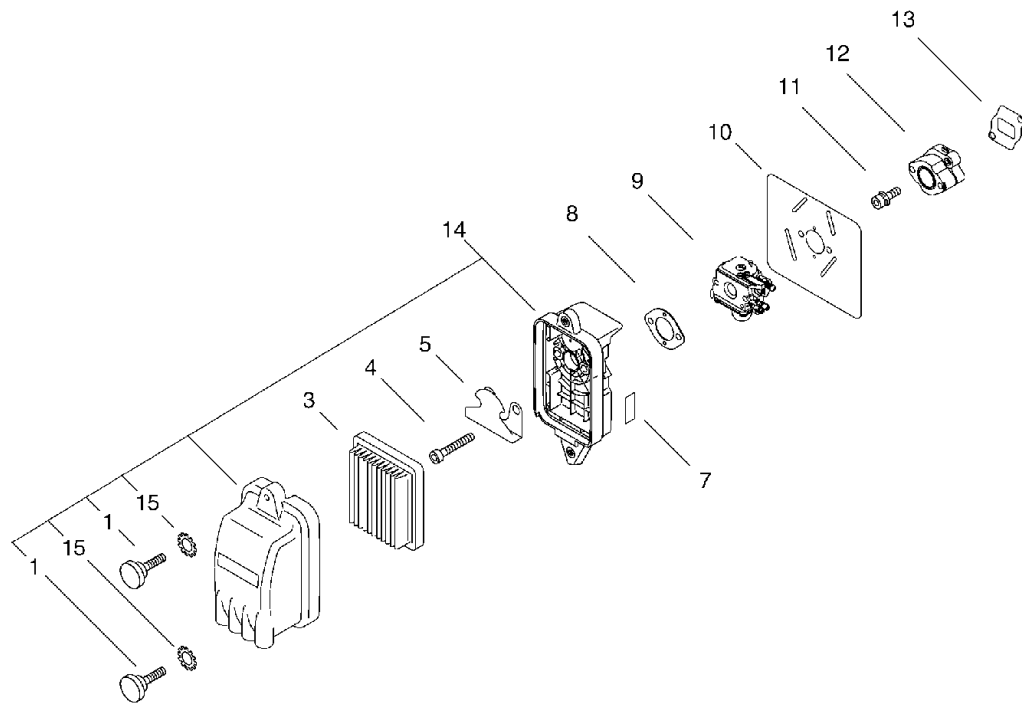

Air Cleaner, Carburettor

Air Cleaner, Carburettor

Key	Lv	Part no.	Part description	Quantity
3		A226-000032	ELEMENT,AIR FILTER	1
4		900105-05060	BOLT, H.S. 5*60	2
5		A244-000020	PLATE,PREVENT	1
7		890158-08261	LABEL, CHOKE	1
8		130016-03731	GASKET, CARBURETOR	1
9		A021-000771	CARBURETOR,DIAPHRAGM	1
10		130010-21262	GASKET, INTAKE	1
11		900162-05025	BOLT, H.S. 5*25	2
12		130007-08261	INSULATOR	1
13		V103-000000	GASKET,INTAKE	1
14		P021-014432	CLEANER KIT, AIR	1
1	+	V299-000290	KNOB,FASTENER	2
15	+	V340-000210	WASHER	2