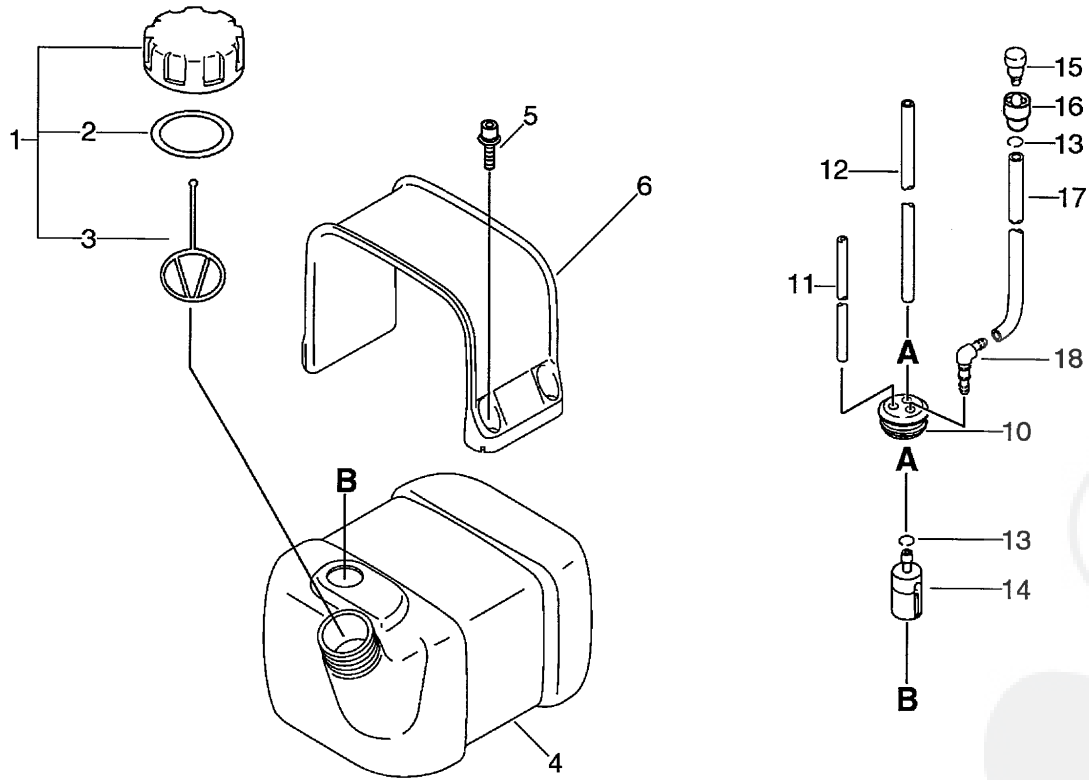

### No.3

**P a r t s L i s t**

Date:9-2-2011 Page: 1

Group:Power Blowers Model:PB-750 Section:Air Cleaner( 3)

Key	Lv	Part Number	Q'ty	Description	Remarks	Note
1		A232-000170	1	LID,CLEANER		
2	+	900345-30025	2	PIN, SPRING 3*25		
3	+	130341-08260	2	KNOB		
4		130305-08360	1	FILTER, AIR	Sus. by 130305-08361	
4		130305-08361	1	FILTER, AIR		
5		P021-005700	1	CASE, AIR CLEANER	Sus. by P021-005701	
5		P021-005701	1	CASE, AIR CLEANER		
6	+	131032-08360	2	CLIP		
7		900106-05035	2	BOLT, H.S. 5*35		
8		V495-000590	1	BAND		
10		A239-000010	1	PIPE, INTAKE		
11		210400-00660	1	CLAMP W/SCREW		
12	+	900238-05025	1	SCREW 5*25		
13		A244-000060	1	PLATE, PREVENT		
14		900105-05055	2	BOLT, H.S. 5*55		
15		P021-005690	1	CLEANER CASE ASY		
16		890332-52730	1	LABEL, CHOKE		
17		V103-000080	1	GASKET, INTAKE		
20		A021-000620	1	CARBURETOR, DIAPHRAGM	Sus. by A021-000621	
20		A021-000621	1	CARBURETOR, DIAPHRAGM		
21		V103-000140	1	GASKET, INTAKE		
22		900106-05025	2	BOLT, H.S. 5*25		
23		A200-000070	1	INSULATOR, INTAKE		
24		V103-000130	1	GASKET, INTAKE		

# No.4

**P a r t s L i s t**

Group:Power Blowers Model:PB-750 Section:Fuel Tank( 4)

Key	Lv	Part Number	Q'ty	Description	Remarks	Note
1		131004-55530	1	CAP ASSY, FUEL TANK		
2	+	131016-55830	1	GASKET, FUEL CAP		
3	+	131051-56030	1	CLIP, FUEL CAP		
4		A350-000151	1	TANK,FUEL		
5		900106-05014	4	BOLT, H.S. 5*14	Sus. by 900106-05016	
5		900106-05016	4	BOLT, H.S. 5*14		
6		A392-000000	1	BAND,FUEL TANK		
10		132115-55930	1	GROMMET, FUEL		
11		V471-000610	1	PIPE		
12		132010-35430	1	PIPE 3*6*230		
13		132013-26630	2	CLIP		
14		131205-19830	1	STRAINER, FUEL		
15		A356-000030	1	VALVE,CHECK		
16		131328-40630	1	COVER, VENT		
17		V471-000550	1	PIPE		
18		V186-000080	1	JOINT,PIPE		