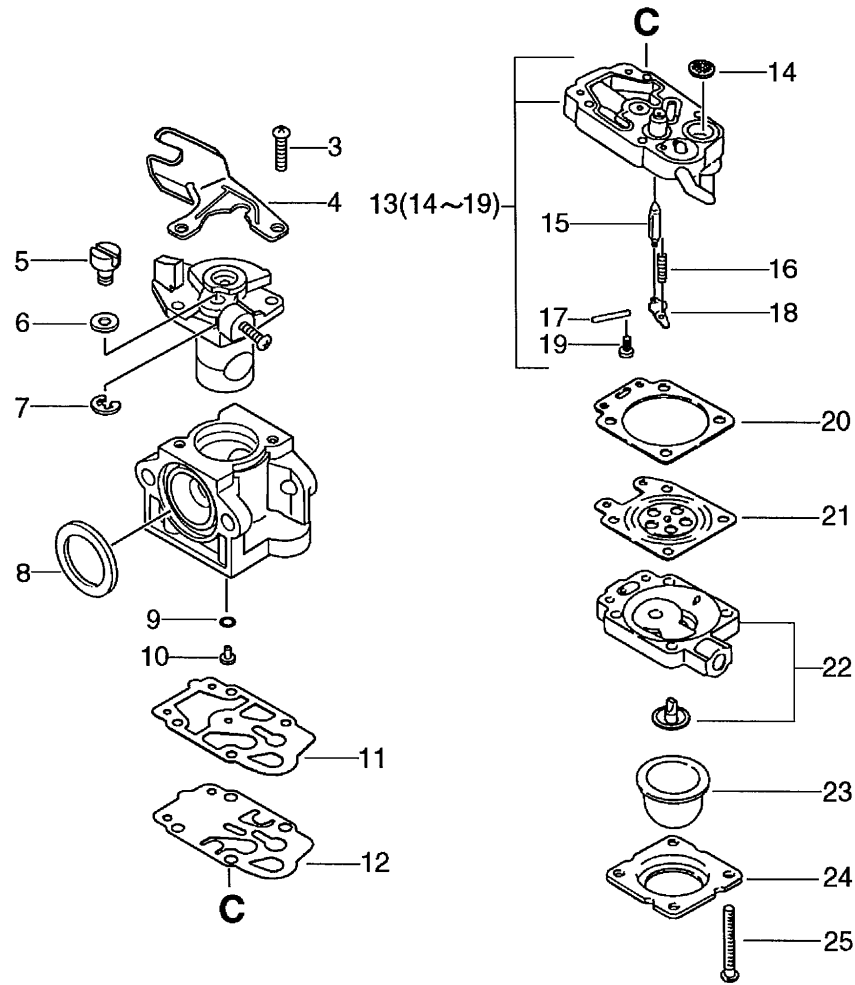

No.9

Parts List

Date:9-2-2011 Page: 1

Group:Power Blowers Model:PB-750 Section:Carburetor(9)

Key	Lv	Part Number	Q'ty	Description	Remarks	Note
		A021-000620	1	CARBURETOR, DIAPHRAGM	Sus. by A021-000621	
		A021-000621	1	CARBURETOR, DIAPHRAGM		
3	+	123114-40630	2	SCREW		
4	+	P003-000180	1	BRACKET CABLE		
5	+	123172-45130	1	SWIVEL		
6	+	123149-54230	1	WASHER		
7	+	123173-07930	1	CLIP		
8	+	123143-12110	1	RING, PACKING		
9	+	123183-40630	1	O-RING		
10	+	P003-001020	1	JET		
11	+	123125-40630	1	GASKET, PUMP		
12	+	123112-40630	1	DIAPHRAGM, PUMP		
13	+	P003-000630	1	BODY ASSEMBLY, PUMP		
14	++	123126-10631	1	SCREEN, INLET		
15	++	123137-19830	1	VALVE, INLET NEEDLE		
16	++	123122-05560	1	SPRING, METER. LEVER		
17	++	123138-03930	1	PIN, METERING LEVER		
18	++	123123-03930	1	LEVER, METERING		
19	++	123139-05560	1	SCREW, M. LEVER PIN		
20	+	123140-05560	1	GASKET, M. DIAPHRAGM		
21	+	P003-000090	1	METERING, DIAPHRAGM		
22	+	123180-05560	1	BODY, AIR PURGE		
23	+	123181-40630	1	PUMP, PRIMER		
24	+	123142-05560	1	COVER, PRIMER PUMP		
25	+	123110-05560	4	SCREW, PUMP COVER