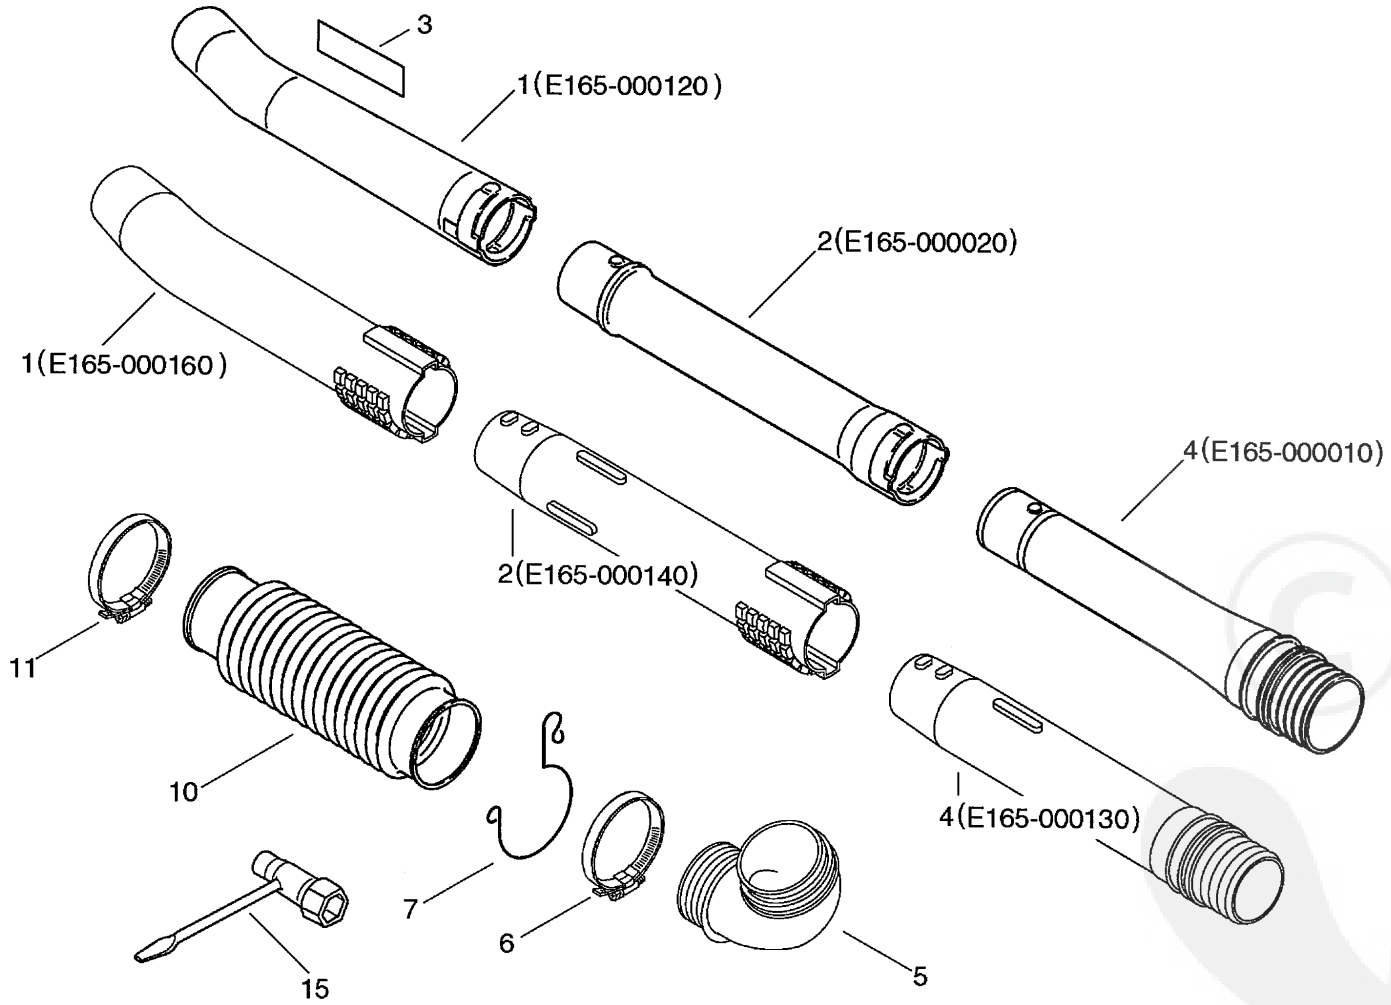

No.7

P a r t s L i s t

Group:Power Blowers Model:PB-750 Section:Pipe, Tool (7)

Key	Lv	Part Number	Q'ty	Description	Remarks	Note
1		E165-000120	1	PIPE,BLOWER	Sr/Nr 35001200 and before	
1		E165-000160	1	PIPE,BLOWER	Sr/Nr 35001201 and after	
2		E165-000020	1	PIPE,BLOWER	Sr/Nr 35001200 and before	
2		E165-000140	1	PIPE,BLOWER	Sr/Nr 35001201 and after	
3		890118-04261	2	LABEL, ECHO	Sus. by 890118-04262	
3		890118-04262	2	LABEL, ECHO		
4		E165-000010	1	PIPE,BLOWER	Sr/Nr 35001200 and before	
4		E165-000130	1	PIPE,BLOWER	Sr/Nr 35001201 and after	
5		E160-000090	1	PIPE,MAIN	Sus. by E160-000091	
5		E160-000091	1	PIPE,MAIN		
6		V495-000440	1	BAND		
7		V490-000230	1	CLIP		
10		E164-000051	1	PIPE,FLEXIBLE		
11		V495-000430	1	BAND		
15		895410-39130	1	WRENCH, W/S-DRIVER	Sus. by 895410-39131	
15		895410-39131	1	WRENCH, W/S-DRIVER