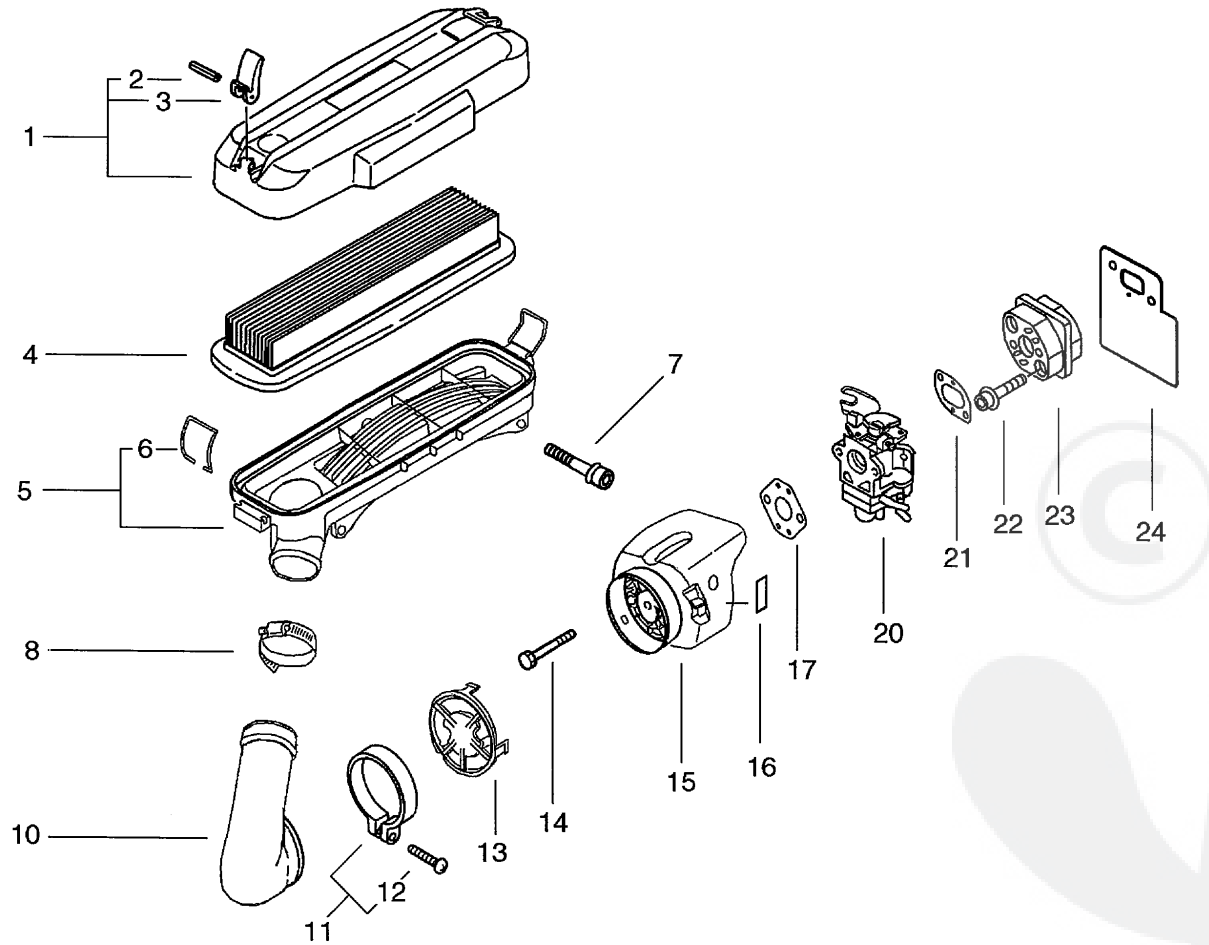

No.3

P a r t s L i s t

Date:9-2-2011 Page: 1

Group:Power Blowers Model:PB-750 Section:Air Cleaner(3)

Key	Lv	Part Number	Q'ty	Description	Remarks	Note
1		A232-000170	1	LID,CLEANER		
2	+	900345-30025	2	PIN, SPRING 3*25		
3	+	130341-08260	2	KNOB		
4		130305-08360	1	FILTER, AIR	Sus. by 130305-08361	
4		130305-08361	1	FILTER, AIR		
5		P021-005700	1	CASE, AIR CLEANER	Sus. by P021-005701	
5		P021-005701	1	CASE, AIR CLEANER		
6	+	131032-08360	2	CLIP		
7		900106-05035	2	BOLT, H.S. 5*35		
8		V495-000590	1	BAND		
10		A239-000010	1	PIPE, INTAKE		
11		210400-00660	1	CLAMP W/SCREW		
12	+	900238-05025	1	SCREW 5*25		
13		A244-000060	1	PLATE, PREVENT		
14		900105-05055	2	BOLT, H.S. 5*55		
15		P021-005690	1	CLEANER CASE ASY		
16		890332-52730	1	LABEL, CHOKE		
17		V103-000080	1	GASKET, INTAKE		
20		A021-000620	1	CARBURETOR, DIAPHRAGM	Sus. by A021-000621	
20		A021-000621	1	CARBURETOR, DIAPHRAGM		
21		V103-000140	1	GASKET, INTAKE		
22		900106-05025	2	BOLT, H.S. 5*25		
23		A200-000070	1	INSULATOR, INTAKE		
24		V103-000130	1	GASKET, INTAKE