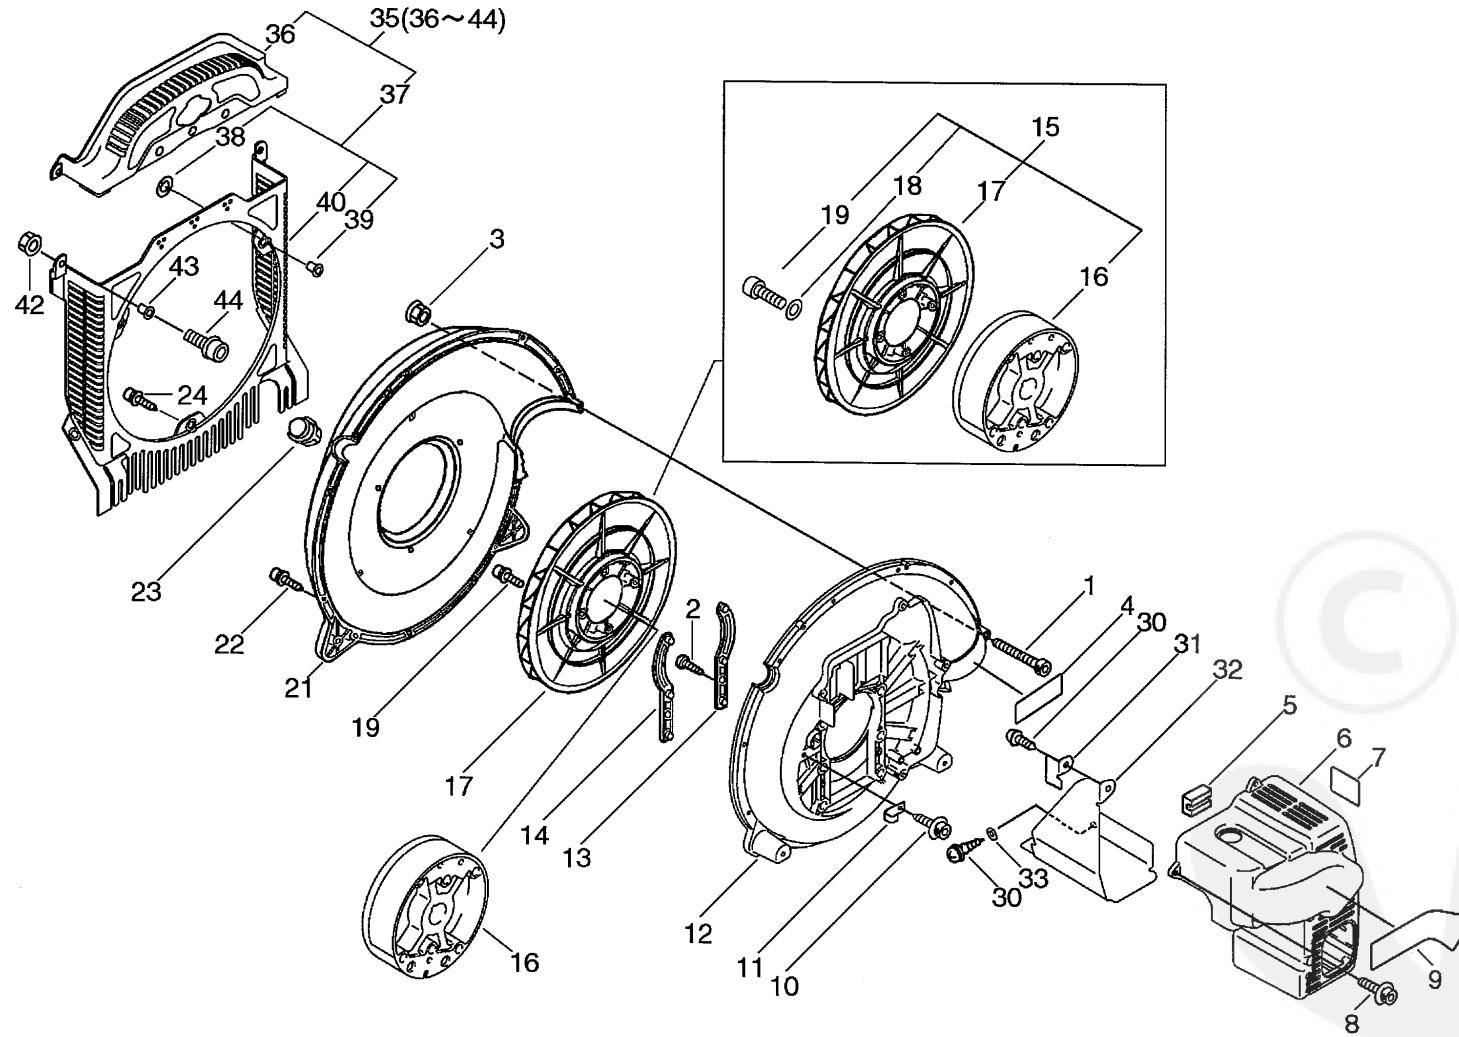

No.5

P a r t s L i s t

Date:9-2-2011 Page: 1

Group:Power Blowers Model:PB-750 Section:Fan Case(5)

Key	Lv	Part Number	Q'ty	Description	Remarks	Note
1		900105-05060	2	BOLT, H.S. 5*60		
2		900246-05014	2	SCREW 5*14		
3		900516-00005	2	NUT, FRANGE 5		
4		890160-09461	1	LABEL, CAUTION		
5		V420-000570	1	CUSHION		
6		A190-000110	1	COVER,ENGINE	Sus. by A190-000111	
6		A190-000111	1	COVER,ENGINE		
7		890160-06361	1	LABEL, CAUTION		
8		91145-05020	4	BOLT HS TAPPING		
9		X503-004400	1	LABEL,MODEL	Sus. by X503-004401	
9		X503-004401	1	LABEL,MODEL		
10		91145-05016	1	BOLT HS TAPPING		
11		178111-22330	1	CLIP		
12		E103-000131	1	CASE,FAN	Sus. by E103-000133	
12		E103-000132	1	CASE,FAN	Sus. by E103-000133	
12		E103-000133	1	CASE,FAN		
13		C632-000051	1	PLATE,ENG	Sr/Nr 36004889 and after	
13		C632-000052	1	PLATE,ENG	Sr/Nr 36004890 and before	
14		C632-000041	1	PLATE,ENG	Sr/Nr 36004889 and after	
14		C632-000042	1	PLATE,ENG	Sr/Nr 36004890 and before	
15		P021-009560	1	FAN,BLOWER KIT	Sr/Nr 36002239 and after	
16		A409-000110	1	ROTOR,MAGNETO	Sr/Nr 36002238 and before	
16 +		A409-000250	1	ROTOR,MAGNETO	Can be used on the P021-009560	
17		E100-000040	1	FAN,BLOWER	Sr/Nr 36002238 and before	
17 +		E100-000041	1	FAN,BLOWER	Can be used on the P021-009560	
18 +		145642-06230	4	WASHER	Can be used on the P021-009560	
19		900106-05030	4	BOLT, H.S.H. 5*30	Sr/Nr 36002238 and before	
19 +		900105-06035	4	BOLT, H.S. 6*35	Can be used on the P021-009560