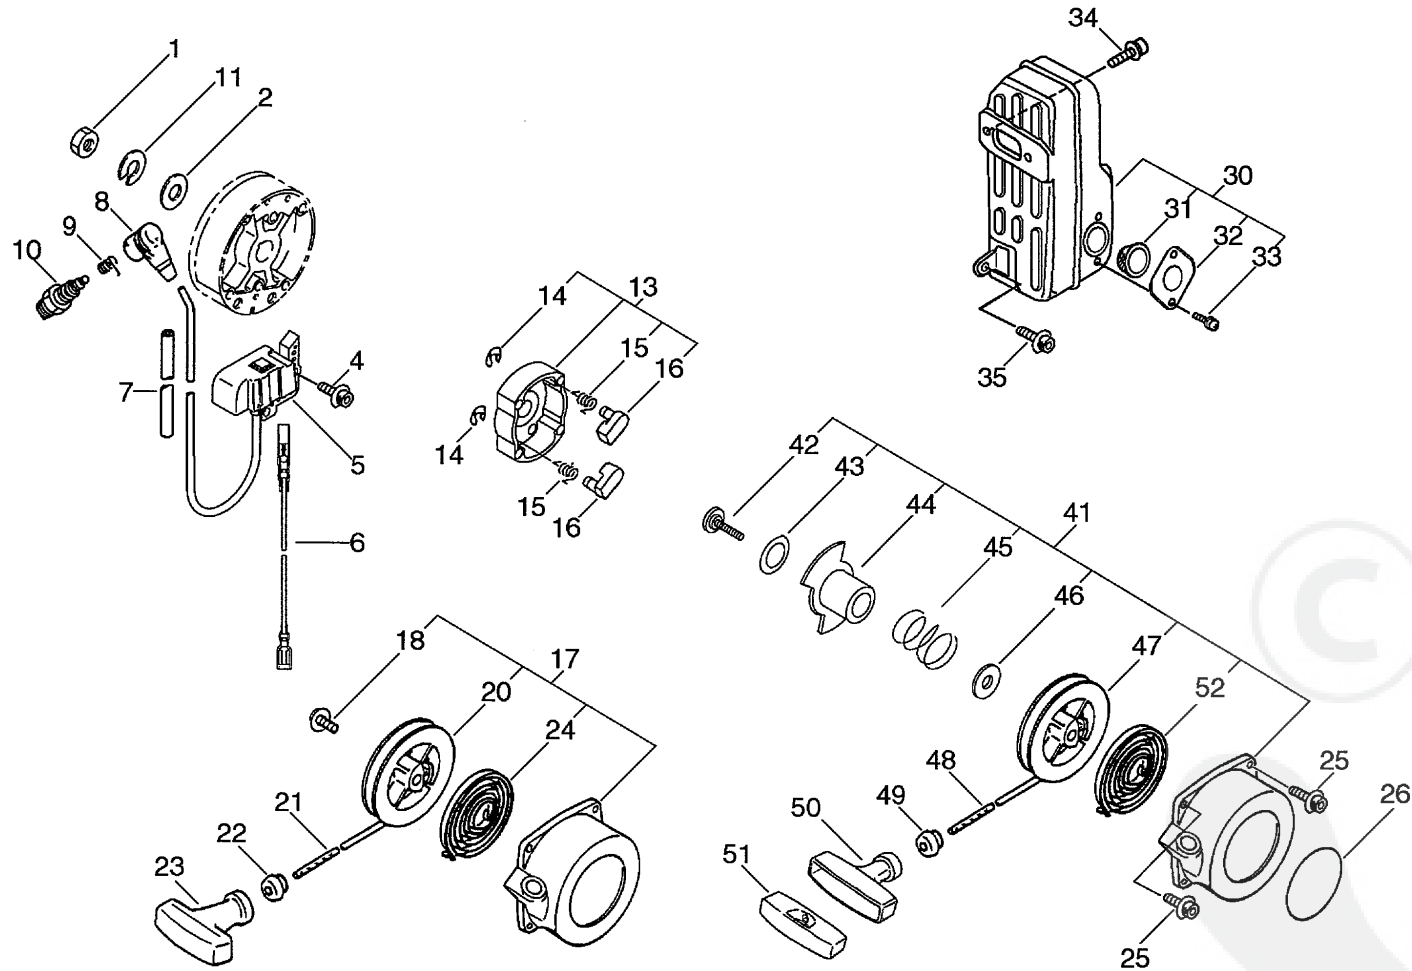

No.2

Parts List

Date:9-2-2011 Page: 1

Group:Power Blowers Model:PB-750 Section:Starter, Magneto, Muffler(2)

Key	Lv	Part Number	Q'ty	Description	Remarks	Note
1		900501-00010	1	NUT 10*1.25		
2		900602-00010	1	WASHER 10(10.5*21*2)		
3		A409-000110	1	ROTOR, MAGNETO		
4		900162-05022	2	BOLT, H.S. 5*22		
5		A415-000000	1	MODULE, CDI		
6		V485-000190	1	LEAD		
7		156111-06160	1	TUBE 6.3*8*380		
8		159012-03433	1	CAP, SPARK PLUG		
9		159011-03432	1	COIL, SPARK PLUG CAP		
10		A425-000000	1	SPARKPLUG		
11		900605-00010	1	WASHER, SPRING 10		
13		A052-000041	1	PULLEY,ASM STARTER	Sus. by A052-000042	
13		A052-000042	1	PULLEY,ASM STARTER		
14	+	P022-002100	2	E-RING		
15	+	P022-003130	2	SPRING, RETURN		
16	+	P022-003120	2	PAWL, STARTER		
17		A051-000201	1	STARTER, RECOIL	Sr/Nr 36001449 and before	
18	+	177236-06910	1	SCREW	Sr/Nr 36001449 and before	
20	+	P022-002080	1	DRUM, STARTER	Sr/Nr 36001449 and before	
21	+	177226-06310	1	ROPE, STARTER	Sr/Nr 36001449 and before	
22	+	177227-42030	1	GUIDE, ROPE	Sr/Nr 36001449 and before	
23	+	177228-11620	1	GRIP, STARTER	Sr/Nr 36001449 and before	
24	+	177220-06310	1	SPRING, REWIND	Sr/Nr 36001449 and before	
25		900106-05014	4	BOLT, H.S. 5*14		
26		890118-17930	1	LABEL, ECHO		
30		P021-003000	1	MUFFLER ASY		
31	+	A310-000000	1	SCREEN, ARRESTOR		
32	+	A313-000310	1	GUIDE, EXH