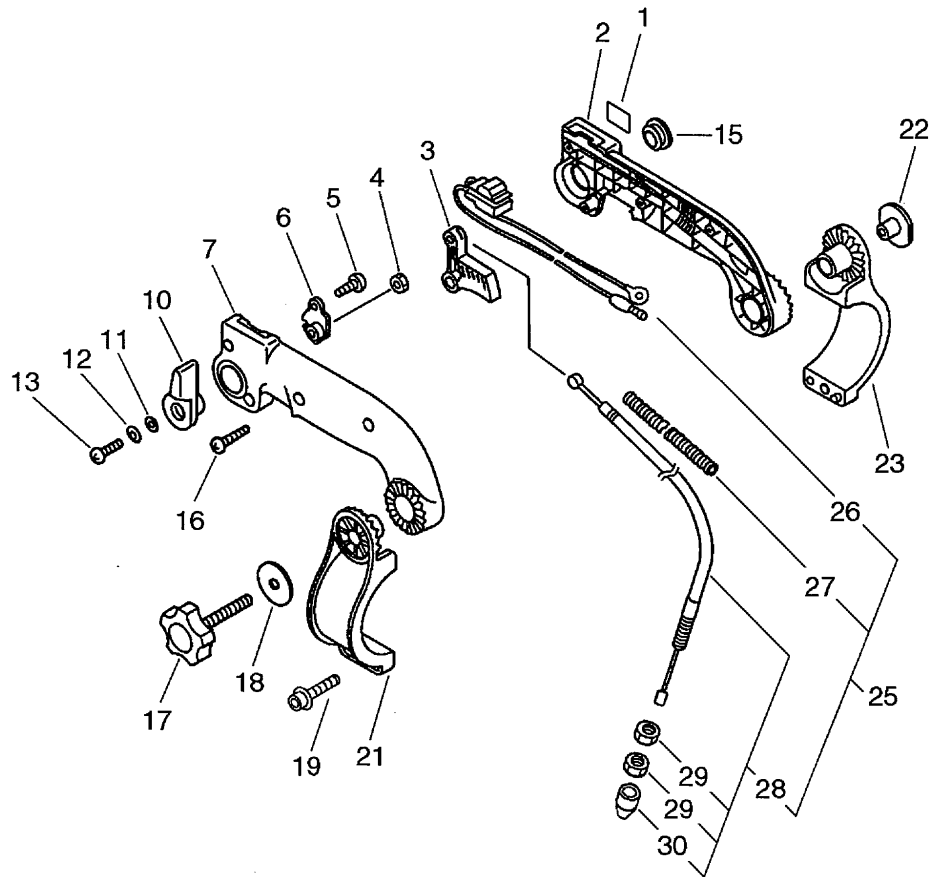

# No.8

**P a r t s L i s t**

Date:9-2-2011 Page: 1

Group:Power Blowers Model:PB-750 Section:Throttle( 8)

Key	Lv	Part Number	Q'ty	Description	Remarks	Note
1		890157-06560	1	LABEL, SWITCH		
2		351311-07560	1	HANDLE, FRONT		
3		178010-07561	1	CONTROL, THROTTLE		
4		900500-00006	1	NUT 6		
5		900245-04010	1	SCREW 4*10		
6		178123-07561	1	BRACKET, THROTTLE		
7		351315-07560	1	HANDLE, FRONT		
10		178054-07560	1	CONTRTOL, THROTTLE		
11		900603-00006	1	WASHER 6		
12		900605-00006	1	WASHER, SPRING 6		
13		900235-06020	1	SCREW 6*20		
15		351146-07560	1	PLUG		
16		900256-04022	4	SCREW 4*22		
17		305812-08260	1	KNOB, FASTENER		
18		178516-07560	1	WASHER 6		
19		91145-05020	1	BOLT HS TAPPING		
21		C405-000020	1	BRACKET,HANDLE		
22		178021-08260	1	NUT, THROTTLE ROD		
23		C405-000030	1	BRACKET,HANDLE		
25		V043-000000	1	CABLE,ASM CONTROL	Sus. by V043-000040	
25		V043-000040	1	CABLE,ASM CONTROL		
26	+	A440-000350	1	SWITCH,ON OFF	Sus. by A440-000660	
26	+	A440-000660	1	SWITCH,ON OFF		
27	+	V475-002100	1	TUBE	Sus. by V475-003210	
27	+	V475-003210	1	TUBE		
28	+	V430-000450	1	CABLE,BOWDEN		
29	++	900503-00006	2	NUT (3N 6*0.75)		
30	++	V494-000080	1	CAP		