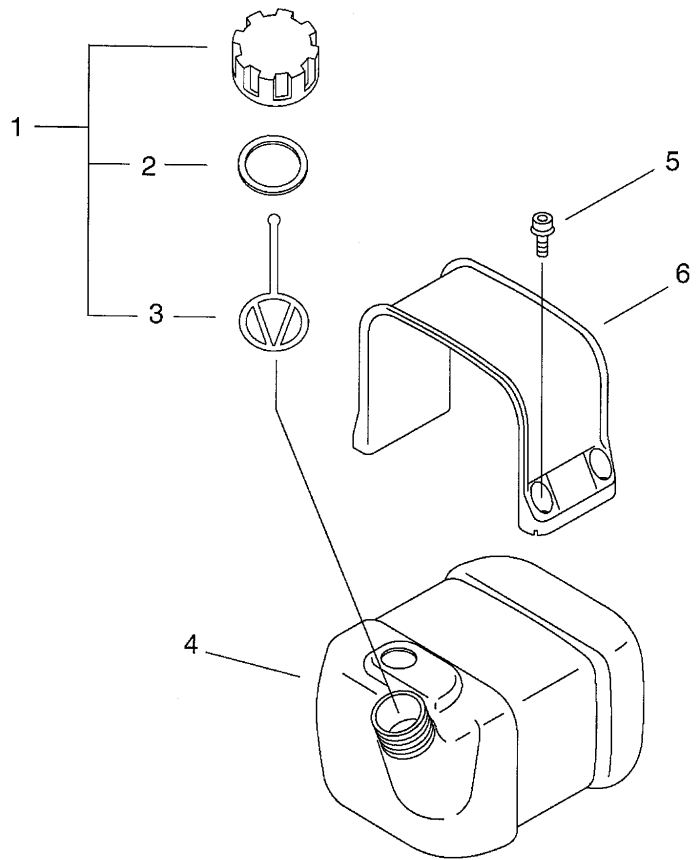

Group: Power Blowers Model: PB-755 (36) Section: Fuel Tank (8)

Parts List

Date:8/11/2010 Page: 1

Group:Power Blowers Model:PB-755(36) Section:Fuel Tank(8)

Key	Lv	Part Number	Q'ty	Description	Remarks	Note
1		131004-55530	1	CAP ASSY, FUEL TANK		
2	+	131016-55830	1	GASKET, FUEL CAP		
3	+	131051-56030	1	CLIP, FUEL CAP		
4		A350-000151	1	TANK, FUEL		
5		900106-05016	4	BOLT, H.S. 5*16		
6		A392-000000	1	BAND, FUEL TANK		
7		V471-000550	1	PIPE		
8		132115-55930	1	GROMMET, FUEL		
9		132013-26630	2	CLIP		
10		131205-19830	1	STRAINER, FUEL	Sus. by 131205-19831	
11		132010-35430	1	PIPE 3*6*230		
12		A356-000030	1	VALVE, CHECK		
13		131328-40630	1	COVER, VENT		
14		V471-000610	1	PIPE		
15		V186-000080	1	JOINT, PIPE