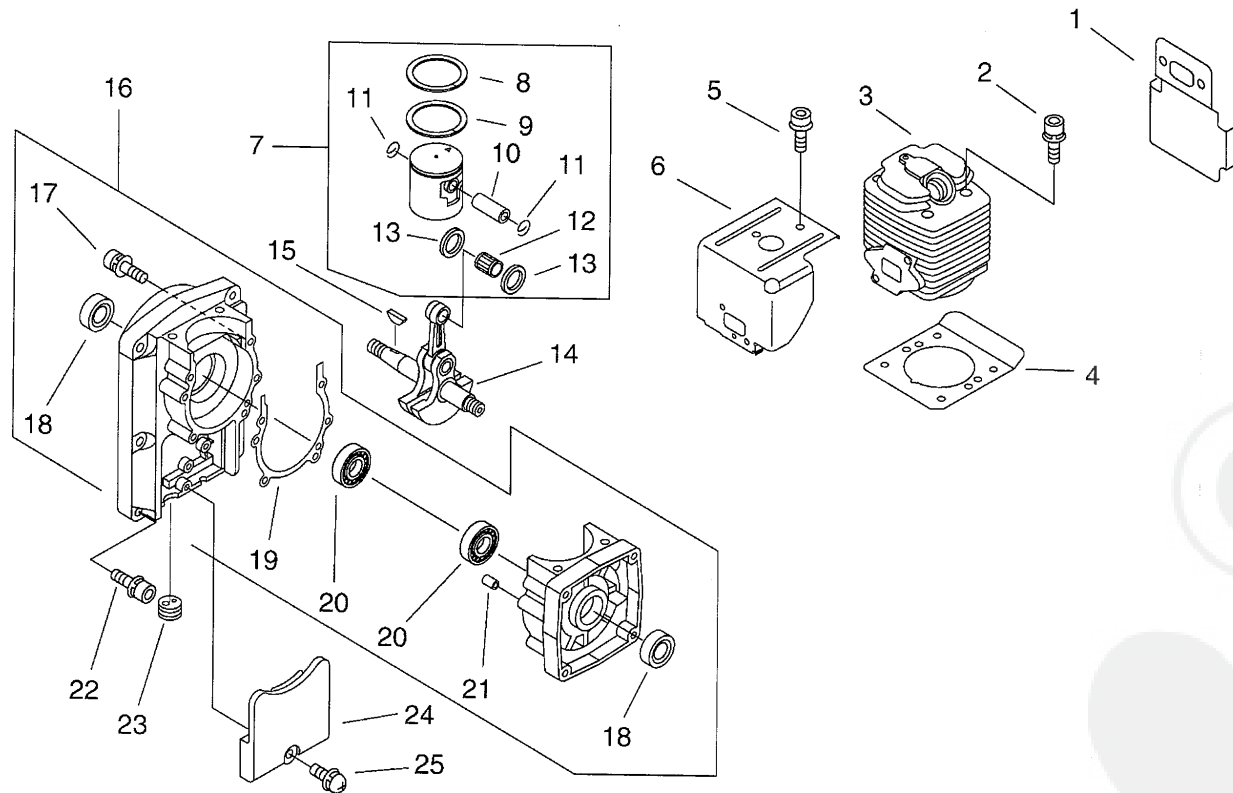

Group: Power Blowers Model: PB-755(36) Section: Cylinder, Crankcase, Piston (Sr/Nr 36001700 and before) (1)

Parts List

Date:8/11/2010 Page: 1

Group:Power Blowers Model:PB-755(36) Section:Cylinder, Crankcase, Piston(Sr/Nr 36001700 and before)(1)

Key	Lv	Part Number	Q'ty	Description	Remarks	Note
1		V104-000720	1	GASKET,EXHAUST		
2		900162-05025	4	BOLT, H.S. 5*25		
3		A130-000510	1	CYLINDER	Sus. by A130-000511	
4		V100-000100	1	GASKET,CYL		
5		900106-05008	2	BOLT, H.S. 5* 8		
6		A160-000340	1	COVER,CYLINDER		
7		P021-002982	1	PISTON KIT		
8	+	A101-000030	1	RING,PISTON		
9	+	A101-000020	1	RING,PISTON		
10	+	V608-000010	1	PIN,ENG 10		
11	+	100015-00120	2	CIRCLIP, PISTON PIN		
12	+	V555-000010	1	BEARING,NEEDLE 10		
13	+	V307-000060	2	WASHER,CIRCULAR 10		
14		A011-000140	1	CRANKSHAFT,ASM		
15		900323-03014	1	KEY WOODRUFF		
16		P021-002991	1	CRANKCASE KIT		
17	+	900162-05035	4	BOLT, H.S. 5*35		
18	+	V508-000010	2	SEAL,OIL 15		
19	+	V102-000010	1	GASKET,CRANKCASE		
20	+	94032-36302	2	BEARING BALL		
21	+	100215-03930	2	PIN, DOWEL		
22		900162-06035	6	BOLT, H.S. 6*35		
23		151112-04630	1	BUSHING		
24		159129-08260	1	COVER, DUST		
25		900162-05018	1	BOLT, H.S. 5*18	Sus. by 900162-05022