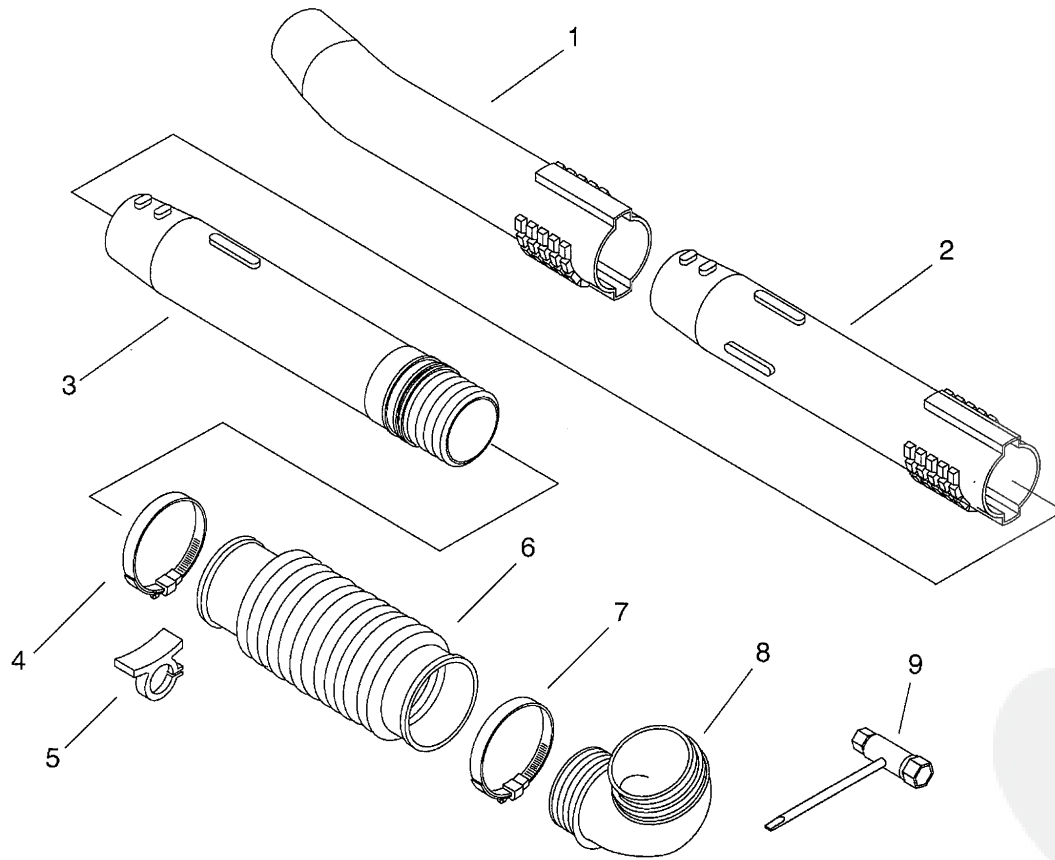

Parts List

Date:8/11/2010 Page: 1

Group:Power Blowers Model:PB-755(36) Section:Throttle(Sr/Nr 36002362 and after) (15)

Key	Lv	Part Number	Q'ty	Description	Remarks	Note
1		890157-06560	1	LABEL, SWITCH		
2		351146-07560	1	PLUG		
3		351311-07560	1	HANDLE, FRONT		
5		900500-00006	1	NUT 6		
6		V043-000080	1	CABLE ASY, CONTROL	Sus. by P021-015380	
7	+	V494-000080	1	CAP		
8	+	900503-00006	2	NUT (3N 6*0.75)		
9		178010-07561	1	CONTROL, THROTTLE		
10		900245-04010	1	SCREW 4*10		
11		178123-07561	1	BRACKET, THROTTLE		
12		900500-00006	1	NUT 6	Sr/Nr 36002362 and after	
13		351315-07560	1	HANDLE, FRONT		
14		178054-07560	1	CONTRTOL, THROTTLE		
15		900603-00006	1	WASHER 6		
16		900605-00006	1	WASHER, SPRING 6		
17		900235-06020	1	SCREW 6*20		
18		900256-04022	4	SCREW 4*22		
20		305812-08260	1	KNOB, FASTENER		
21		900253-05020	1	SCREW 5*20		
23		P021-013320	1	BRACKET KIT,HANDLE	Sr/Nr 36002362 and after	
4	+	C405-000240	1	BRACKET,HANDLE	Sr/Nr 36002362 and after	
22	+	C405-000230	1	BRACKET,HANDLE	Sr/Nr 36002362 and after	

Group: Power Blowers Model: PB-755 (36) Section: Pipe, Tool (Sr/Nr 36001700 and before) (16)