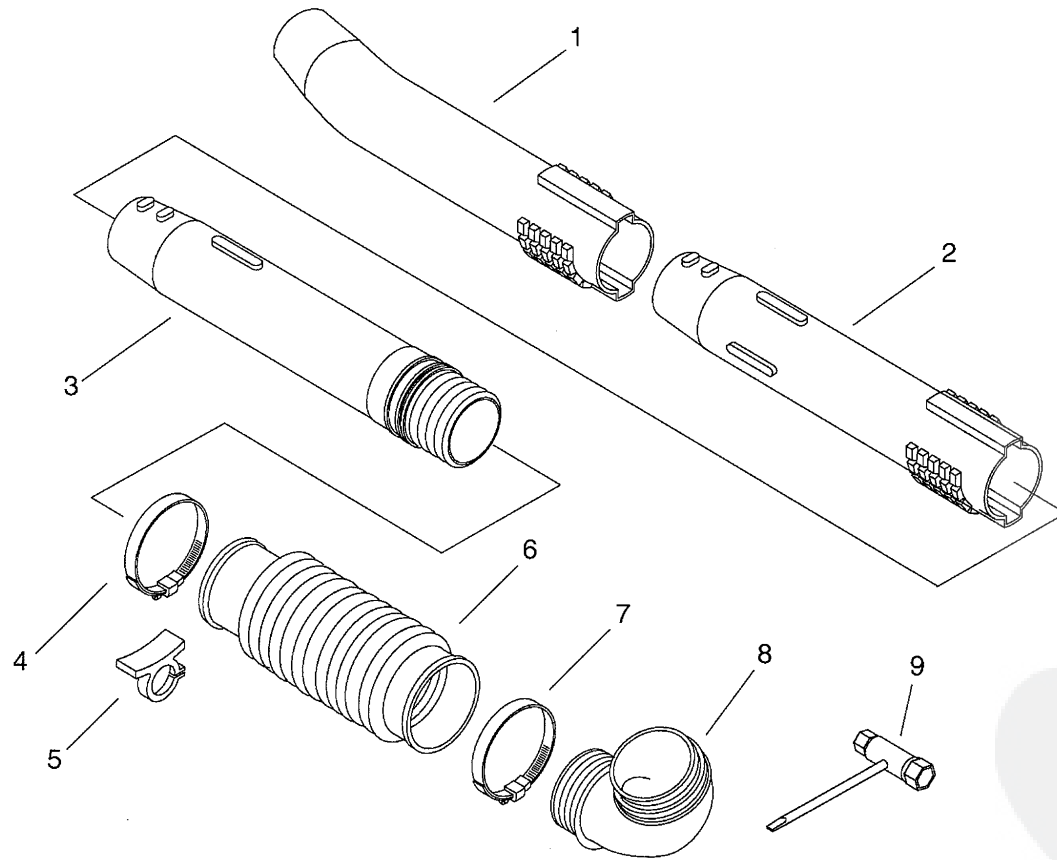

Group: Power Blowers Model: PB-755 (36) Section: Pipe, Tool (Sr/Nr 36001701 to 36002361) (17)