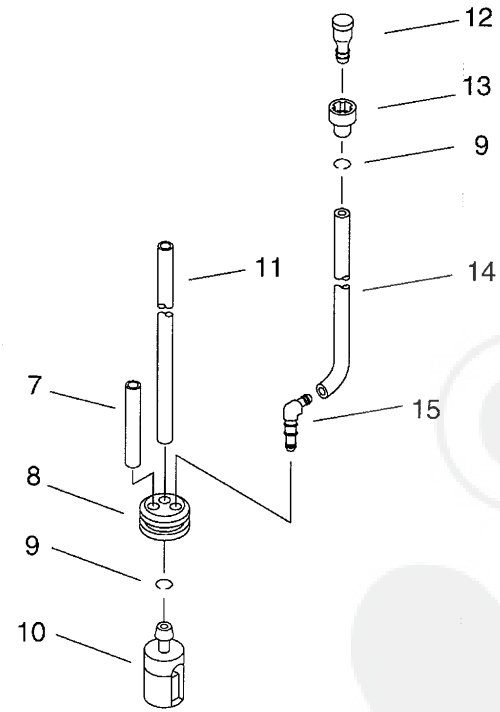

Group: Power Blowers Model: PB-755 (36) Section: Fuel Tank (8)

Parts List

Date:8/11/2010 Page: 1

Group:Power Blowers Model:PB-755(36) Section:Fuel Tank(8)

Key	Lv	Part Number	Q'ty	Description	Remarks	Note
1		131004-55530	1	CAP ASSY, FUEL TANK		
2	+	131016-55830	1	GASKET, FUEL CAP		
3	+	131051-56030	1	CLIP, FUEL CAP		
4		A350-000151	1	TANK, FUEL		
5		900106-05016	4	BOLT, H.S. 5*16		
6		A392-000000	1	BAND, FUEL TANK		
7		V471-000550	1	PIPE		
8		132115-55930	1	GROMMET, FUEL		
9		132013-26630	2	CLIP		
10		131205-19830	1	STRAINER, FUEL	Sus. by 131205-19831	
11		132010-35430	1	PIPE 3*6*230		
12		A356-000030	1	VALVE, CHECK		
13		131328-40630	1	COVER, VENT		
14		V471-000610	1	PIPE		
15		V186-000080	1	JOINT, PIPE