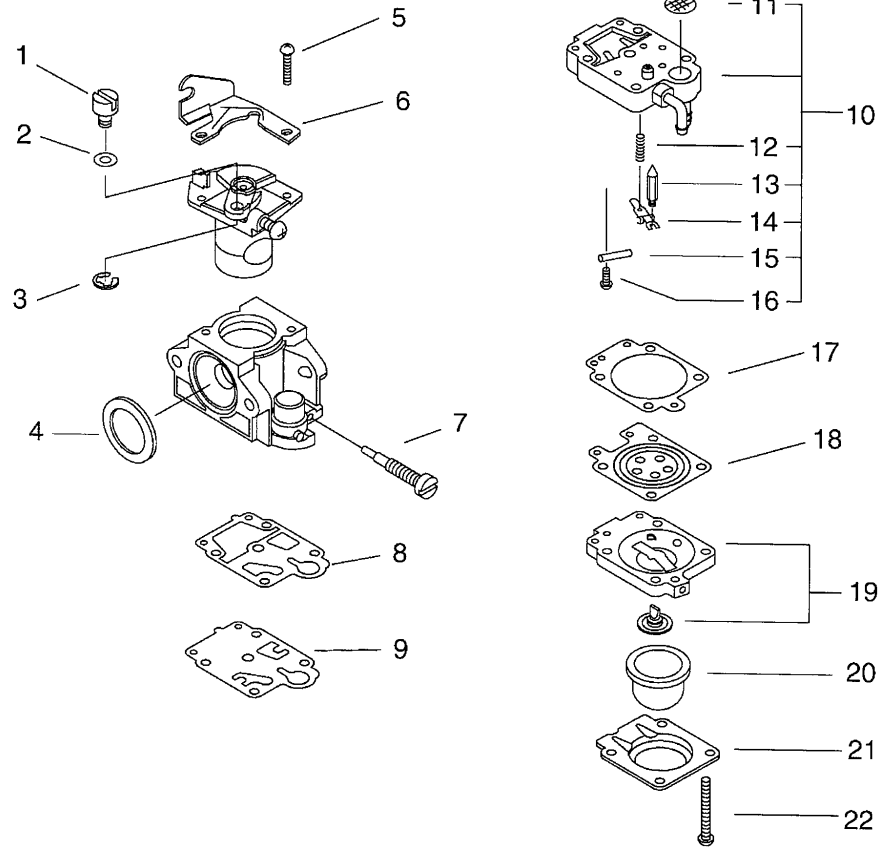

Key	Lv	Part Number	Q'ty	Description	Remarks	Note
1		890157-06560	1	LABEL, SWITCH		
2		351146-07560	1	PLUG		
3		351311-07560	1	HANDLE, FRONT		
5		900500-00006	1	NUT 6		
6		V043-000080	1	CABLE ASY, CONTROL	Sus. by P021-015380	
7	+	V494-000080	1	CAP		
8	+	900503-00006	2	NUT (3N 6*0.75)		
9		178010-07561	1	CONTROL, THROTTLE		
10		900245-04010	1	SCREW 4*10		
11		178123-07561	1	BRACKET, THROTTLE		
12		900500-00006	1	NUT 6	Sr/Nr 36002362 and after	
13		351315-07560	1	HANDLE, FRONT		
14		178054-07560	1	CONTRTOL, THROTTLE		
15		900603-00006	1	WASHER 6		
16		900605-00006	1	WASHER, SPRING 6		
17		900235-06020	1	SCREW 6*20		
18		900256-04022	4	SCREW 4*22		
20		305812-08260	1	KNOB, FASTENER		
21		900253-05020	1	SCREW 5*20		
23		P021-013320	1	BRACKET KIT,HANDLE	Sr/Nr 36002362 and after	
4	+	C405-000240	1	BRACKET,HANDLE	Sr/Nr 36002362 and after	
22	+	C405-000230	1	BRACKET,HANDLE	Sr/Nr 36002362 and after	

Parts List

Date:8/11/2010 Page: 1

Group:Power Blowers Model:PB-755(36) Section:Carburetor(19)

Key	Lv	Part Number	Q'ty	Description	Remarks	Note
		A021-000810	1	CARBURETOR, DIAPHRAGM		
1	+	123172-45130	1	SWIVEL		
2	+	123149-54230	1	WASHER		
3	+	123173-07930	1	CLIP		
4	+	123143-12110	1	RING, PACKING		
5	+	123114-40630	2	SCREW		
6	+	P003-000180	1	BRACKET CABLE		
7	+	P003-001130	1	NEEDLE, HIGH SPEED		
8	+	123125-40630	1	GASKET, PUMP		
9	+	123112-40630	1	DIAPHRAGM, PUMP		
10	+	P003-000630	1	BODY ASSEMBLY, PUMP		
11	++	123126-10631	1	SCREEN, INLET		
12	++	123122-05560	1	SPRING, METER. LEVER		
13	++	123137-19830	1	VALVE, INLET NEEDLE		
14	++	123123-03930	1	LEVER, METERING		
15	++	123138-03930	1	PIN, METERING LEVER		
16	++	123139-05560	1	SCREW, M. LEVER PIN		
17	+	123140-05560	1	GASKET, M. DIAPHRAGM		
18	+	P003-000090	1	METERING, DIAPHRAGM		
19	+	123180-05560	1	BODY, AIR PURGE		
20	+	123181-40630	1	PUMP, PRIMER		
21	+	123142-05560	1	COVER, PRIMER PUMP		
22	+	123110-05560	4	SCREW, PUMP COVER		