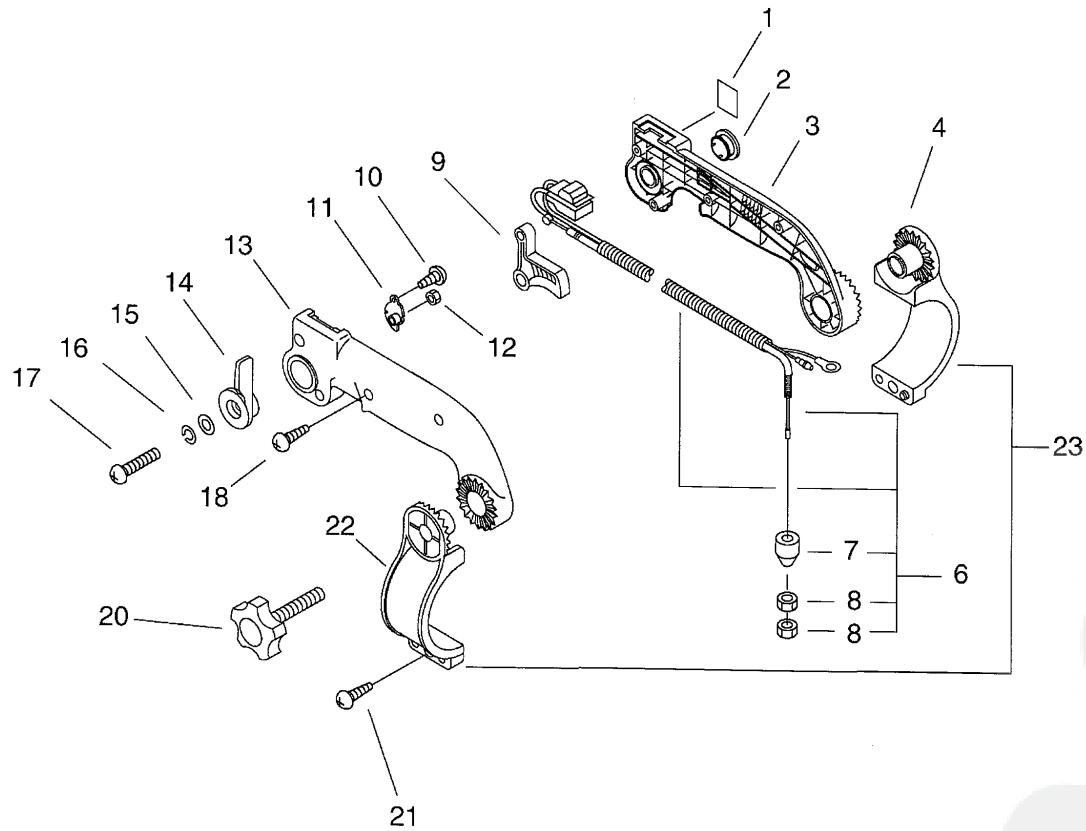

Group: Power Blowers Model: PB-755 (36) Section: Throttle (Sr/Nr 36002362 and after) (15)

Parts List

Date:8/11/2010 Page: 1

Group:Power Blowers Model:PB-755(36) Section:Throttle(Sr/Nr 36002362 and after) (15)

Key	Lv	Part Number	Q'ty	Description	Remarks	Note
1		890157-06560	1	LABEL, SWITCH		
2		351146-07560	1	PLUG		
3		351311-07560	1	HANDLE, FRONT		
5		900500-00006	1	NUT 6		
6		V043-000080	1	CABLE ASY, CONTROL	Sus. by P021-015380	
7	+	V494-000080	1	CAP		
8	+	900503-00006	2	NUT (3N 6*0.75)		
9		178010-07561	1	CONTROL, THROTTLE		
10		900245-04010	1	SCREW 4*10		
11		178123-07561	1	BRACKET, THROTTLE		
12		900500-00006	1	NUT 6	Sr/Nr 36002362 and after	
13		351315-07560	1	HANDLE, FRONT		
14		178054-07560	1	CONTRTOL, THROTTLE		
15		900603-00006	1	WASHER 6		
16		900605-00006	1	WASHER, SPRING 6		
17		900235-06020	1	SCREW 6*20		
18		900256-04022	4	SCREW 4*22		
20		305812-08260	1	KNOB, FASTENER		
21		900253-05020	1	SCREW 5*20		
23		P021-013320	1	BRACKET KIT,HANDLE	Sr/Nr 36002362 and after	
4	+	C405-000240	1	BRACKET,HANDLE	Sr/Nr 36002362 and after	
22	+	C405-000230	1	BRACKET,HANDLE	Sr/Nr 36002362 and after