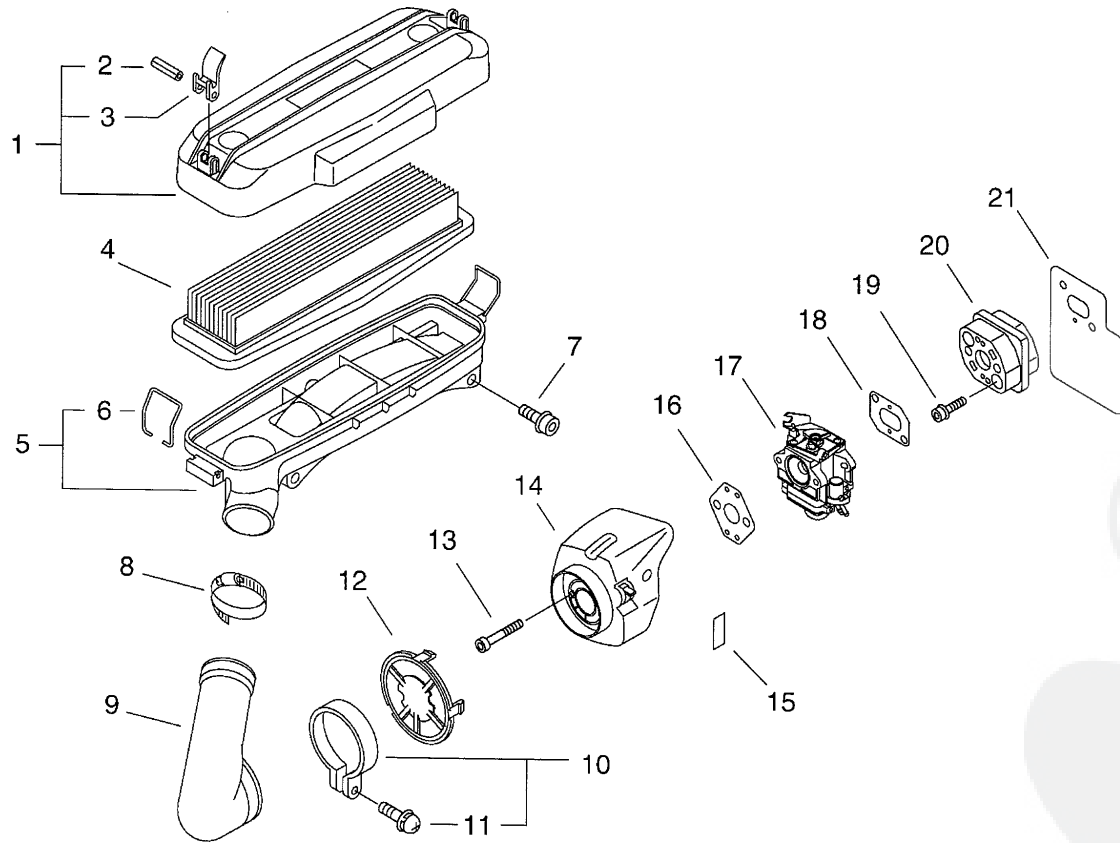

Group: Power Blowers Model: PB-755 (36) Section: Air Cleaner (Sr/Nr 36001700 and before) (6)

Parts List

Date:8/11/2010 Page: 1

Group:Power Blowers Model:PB-755(36) Section:Air Cleaner(Sr/Nr 36001700 and before) (6)

Key	Lv	Part Number	Q'ty	Description	Remarks	Note
1		A232-000170	1	LID, CLEANER		
2	+	900345-30025	2	PIN, SPRING 3*25		
3	+	130341-08260	2	KNOB		
4		130305-08361	1	FILTER, AIR		
5		P021-005701	1	CASE, AIR CLEANER		
6	+	131032-08360	2	CLIP		
7		900106-05035	2	BOLT, H.S. 5*35		
8		V495-000590	1	BAND		
9		A239-000010	1	PIPE, INTAKE		
10		210400-00660	1	CLAMP W/SCREW		
11	+	900238-05025	1	SCREW 5*25		
12		A244-000060	1	PLATE, PREVENT		
13		900105-05055	2	BOLT, H.S. 5*55		
14		P021-005690	1	CLEANER CASE ASY		
15		890332-52730	1	LABEL, CHOKE		
16		V103-000080	1	GASKET, INTAKE		
17		A021-000810	1	CARBURETOR, DIAPHRAGM		
18		V103-000140	1	GASKET, INTAKE		
19		900106-05025	2	BOLT, H.S. 5*25		
20		A200-000070	1	INSULATOR, INTAKE		
21		V103-000130	1	GASKET, INTAKE