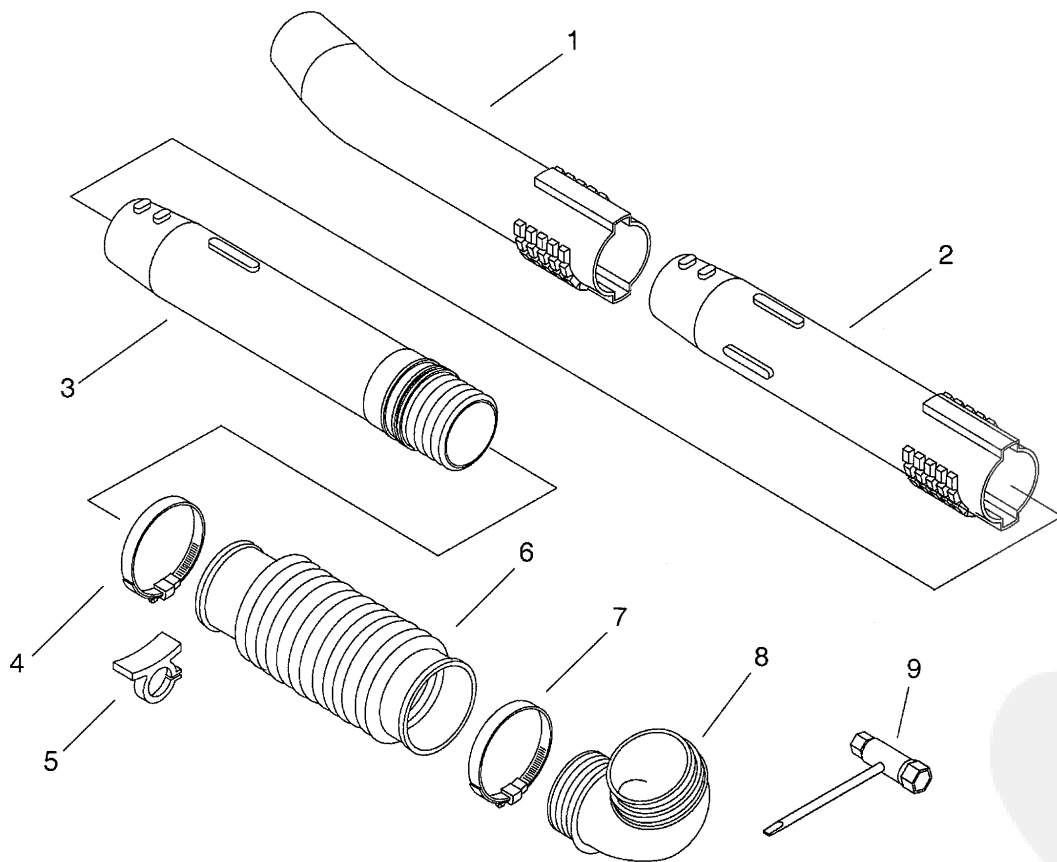

Group: Power Blowers Model: PB-755 (36) Section: Pipe, Tool (Sr/Nr 36002362 and after) (18)