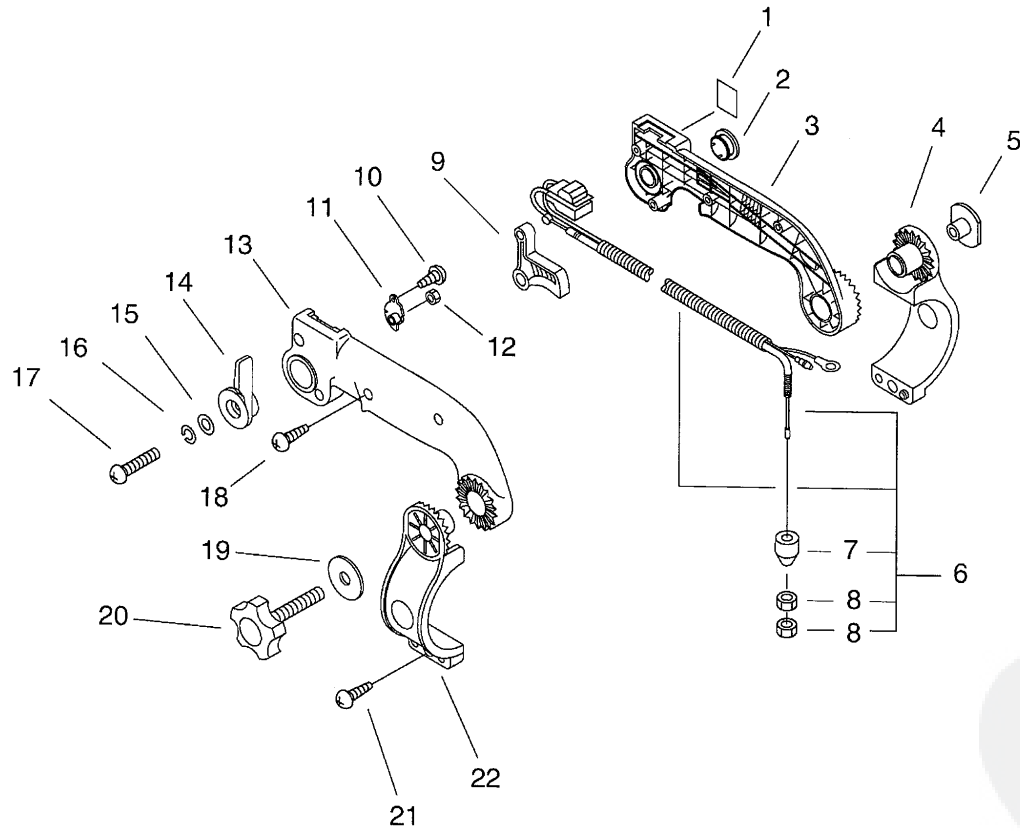

Group: Power Blowers Model: PB-755 (36) Section: Throttle (Sr/Nr 36002361 and before) (14)

Parts List

Date:8/11/2010 Page: 1

Group:Power Blowers Model:PB-755(36) Section:Throttle(Sr/Nr 36002361 and before)(14)

Key	Lv	Part Number	Q'ty	Description	Remarks	Note
1		890157-06560	1	LABEL, SWITCH		
2		351146-07560	1	PLUG		
3		351311-07560	1	HANDLE, FRONT		
4		C405-000030	1	BRACKET,HANDLE	Sr/Nr 36002361 and before	
5		178021-08260	1	NUT, THROTTLE ROD		
6		V043-000080	1	CABLE ASY, CONTROL		
7	+	V494-000080	1	CAP		
8	+	900503-00006	2	NUT (3N 6*0.75)		
9		178010-07561	1	CONTROL, THROTTLE		
10		900245-04010	1	SCREW 4*10		
11		178123-07561	1	BRACKET, THROTTLE		
12		900500-00006	1	NUT 6	Sr/Nr 36002361 and before	
13		351315-07560	1	HANDLE, FRONT		
14		178054-07560	1	CONTRTOL, THROTTLE		
15		900603-00006	1	WASHER 6		
16		900605-00006	1	WASHER, SPRING 6		
17		900235-06020	1	SCREW 6*20		
18		900256-04022	4	SCREW 4*22		
19		178516-07560	1	WASHER 6		
20		305812-08260	1	KNOB, FASTENER		
21		900253-05020	1	SCREW 5*20		
22		C405-000020	1	BRACKET,HANDLE	Sr/Nr 36002361 and before