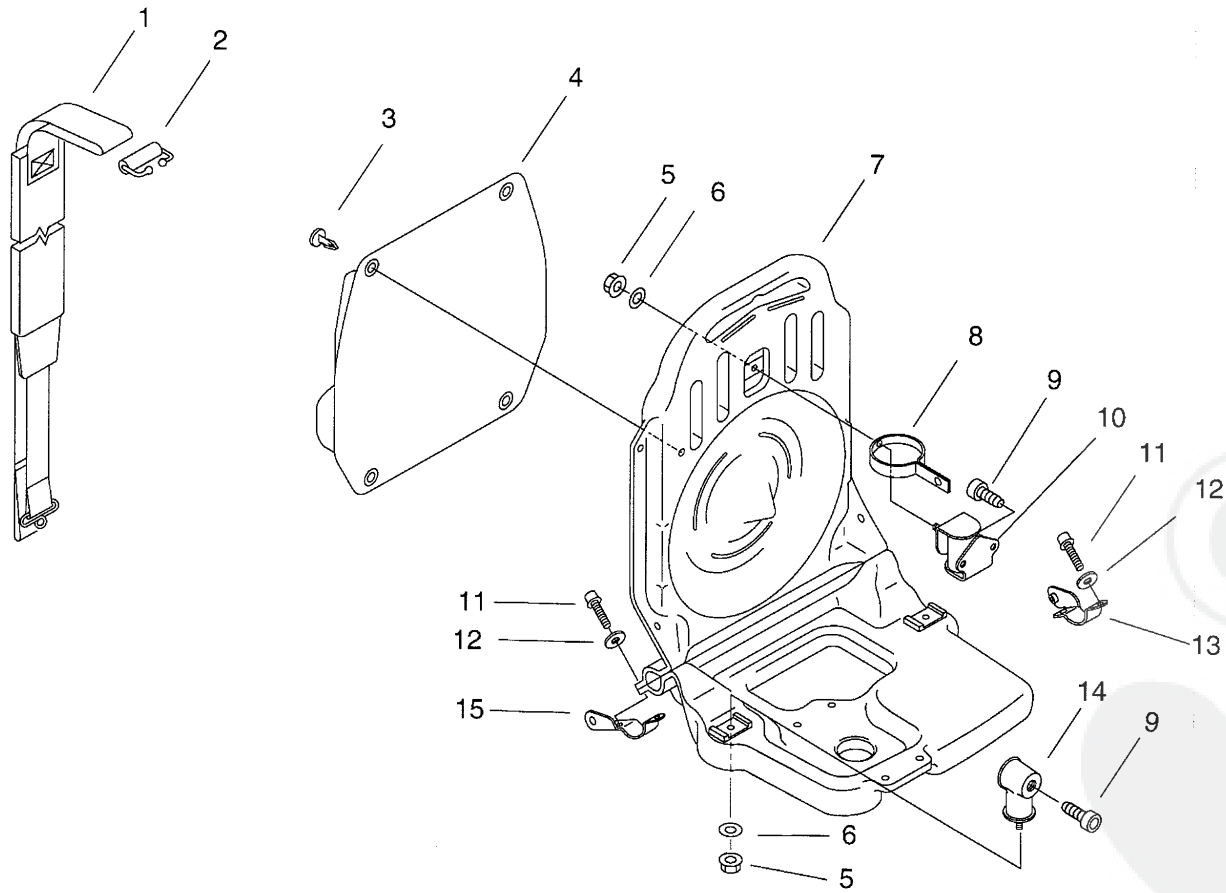

Group: Power Blowers Model: PB-755 (36) Section: Harness (Sr/Nr 36001700 and before) (12)