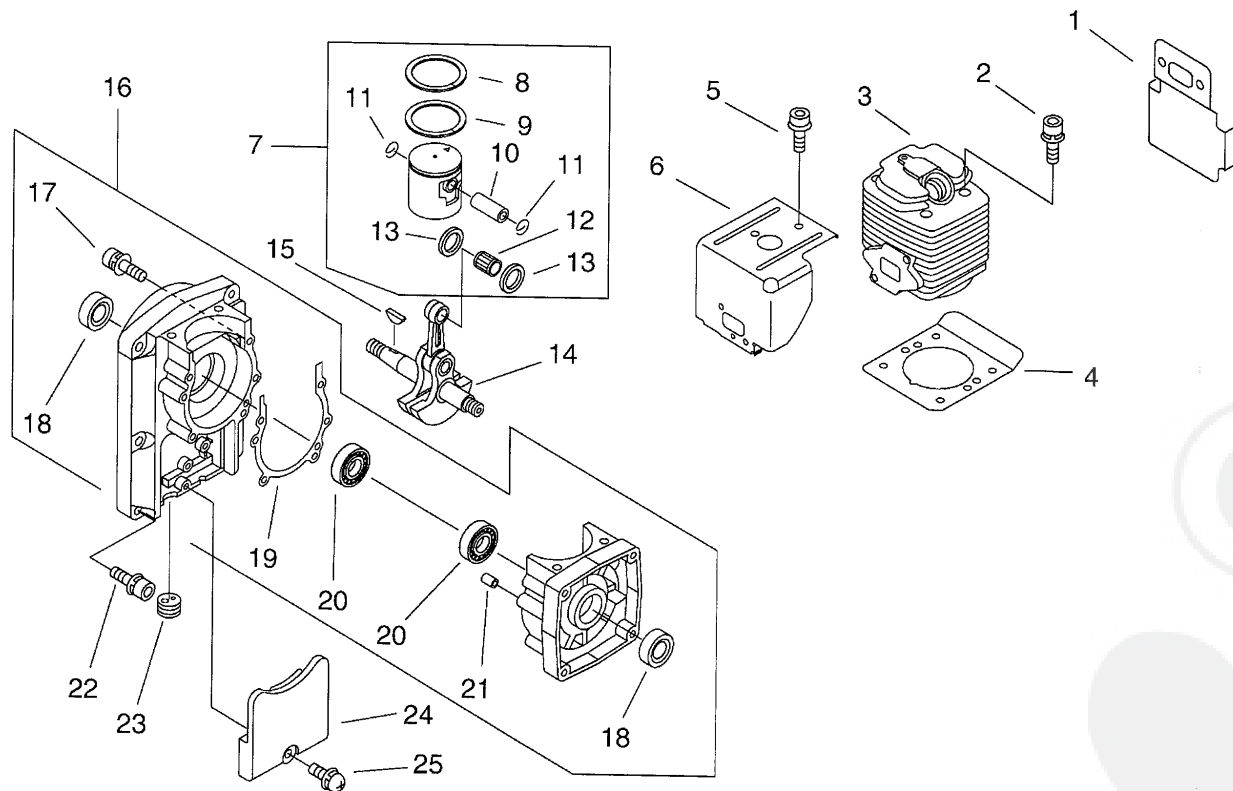

Group: Power Blowers Model: PB-755 (36) Section: Cylinder, Crankcase, Piston (Sr/Nr 36001701 and after) (2)

Parts List

Date:8/11/2010 Page: 1

Group:Power Blowers Model:PB-755(36) Section:Cylinder, Crankcase, Piston(Sr/Nr 36001701 and after) (2)

Key	Lv	Part Number	Q'ty	Description	Remarks	Note
1		V104-000720	1	GASKET,EXHAUST		
2		900162-05025	4	BOLT, H.S. 5*25		
3		A130-000510	1	CYLINDER	Sus. by A130-000511	
3		A130-000511	1	CYLINDER	Sus. by A130-000512	
4		V100-000100	1	GASKET,CYL		
5		900106-05008	2	BOLT, H.S. 5* 8		
6		A160-000340	1	COVER,CYLINDER		
7		P021-002982	1	PISTON KIT		
8	+	A101-000030	1	RING,PISTON		
9	+	A101-000020	1	RING,PISTON		
10	+	V608-000010	1	PIN,ENG 10		
11	+	100015-00120	2	CIRCLIP, PISTON PIN		
12	+	V555-000010	1	BEARING,NEEDLE 10		
13	+	V307-000060	2	WASHER,CIRCULAR 10		
14		A011-000140	1	CRANKSHAFT,ASM		
15		900323-03014	1	KEY WOODRUFF		
16		P021-002991	1	CRANKCASE KIT		
17	+	900162-05035	4	BOLT, H.S. 5*35		
18	+	V508-000010	2	SEAL,OIL 15		
19	+	V102-000010	1	GASKET,CRANKCASE		
20	+	94032-36302	2	BEARING BALL		
21	+	100215-03930	2	PIN, DOWEL		
22		900162-06035	6	BOLT, H.S. 6*35		
23		151112-04630	1	BUSHING		
24		159129-08260	1	COVER, DUST		
25		900162-05018	1	BOLT, H.S. 5*18	Sus. by 900162-05022	
25		900162-05022	1	BOLT, H.S. 5*22