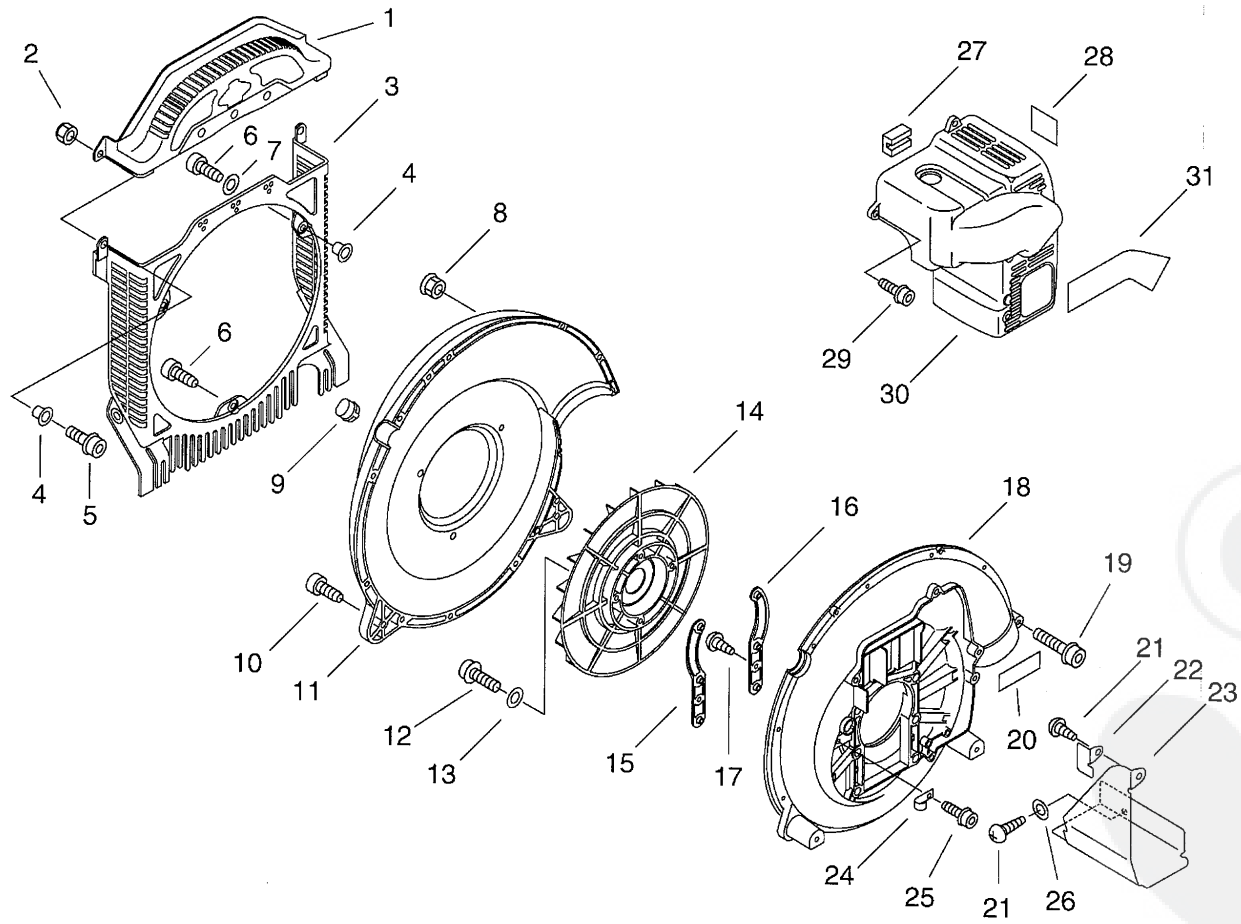

Group: Power Blowers Model: PB-755 (36) Section: Fan Case (Sr/Nr 36001700 and before) (9)

Parts List

Date:8/11/2010 Page: 1

Group:Power Blowers Model:PB-755(36) Section:Fan Case(Sr/Nr 36001700 and before)(9)

Key	Lv	Part Number	Q'ty	Description	Remarks	Note
1		E104-000041	1	GRID, BLOWER		
2		900562-50005	4	LOCKNUT 5		
3		E104-000051	1	GRID, BLOWER		
4		104915-08260	6	SPACER		
5		900106-05020	4	BOLT, H.S. 5*20		
6		91145-05020	3	BOLT HS TAPPING		
7		613019-07350	2	WASHER 5.5*16*2T		
8		900516-00005	2	NUT, FRANGE 5		
9		E109-000010	1	LID, FAN CASE		
10		91145-05020	12	BOLT HS TAPPING		
11		E103-000350	1	CASE, FAN		
12		900105-06035	4	BOLT, H.S. 6*35		
13		145642-06230	4	WASHER		
14		E100-000041	1	FAN, BLOWER		
15		C632-000042	1	PLATE, ENG		
16		C632-000052	1	PLATE, ENG		
17		900246-05014	2	SCREW 5*14		
18		E103-000341	1	CASE, FAN		
19		900105-05060	2	BOLT, H.S. 5*60		
20		890160-09461	1	LABEL, CAUTION		
21		900253-05010	2	SCREW 5*10		
22		V152-000770	1	PLATE, ANGLE		
23		A322-000020	1	INSULATOR, MUFFLER		
24		178111-22330	1	CLIP		
25		91145-05016	1	BOLT HS TAPPING		
26		900603-00005	1	WASHER 5		
27		V420-000570	1	CUSHION		
28		890160-06361	1	LABEL, CAUTION	Sus. by X505-002310