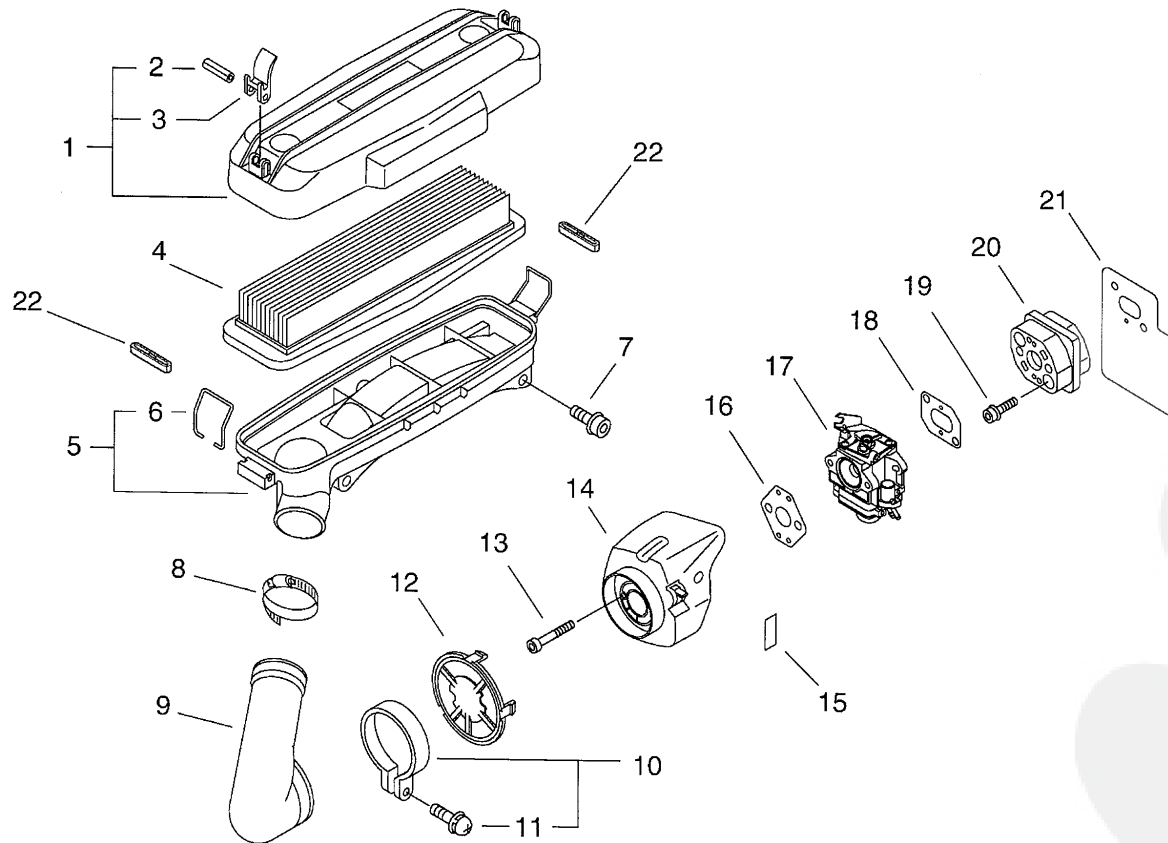

Group: Power Blowers Model: PB-755 (36) Section: Air Cleaner (Sr/Nr 36001701 and after) (7)

Parts List

Date:8/11/2010 Page: 1

Group:Power Blowers Model:PB-755(36) Section:Air Cleaner(Sr/Nr 36001701 and after) (7)

Key	Lv	Part Number	Q'ty	Description	Remarks	Note
1		A232-000170	1	LID,CLEANER		
2	+	900345-30025	2	PIN, SPRING 3*25		
3	+	130341-08260	2	KNOB		
4		130305-08361	1	FILTER, AIR		
5		P021-005701	1	CASE, AIR CLEANER		
6	+	131032-08360	2	CLIP		
7		900106-05035	2	BOLT, H.S. 5*35		
8		V495-000590	1	BAND		
9		A239-000010	1	PIPE, INTAKE		
10		210400-00660	1	CLAMP W/SCREW		
11	+	900238-05025	1	SCREW 5*25		
12		A244-000060	1	PLATE, PREVENT		
13		900105-05055	2	BOLT, H.S. 5*55		
14		P021-005690	1	CLEANER CASE ASY		
15		890332-52730	1	LABEL, CHOKE		
16		V103-000080	1	GASKET, INTAKE		
17		A021-000810	1	CARBURETOR, DIAPHRAGM		
18		V103-000140	1	GASKET, INTAKE		
19		900106-05025	2	BOLT, H.S. 5*25		
20		A200-000070	1	INSULATOR, INTAKE		
21		V103-000130	1	GASKET, INTAKE		
22		V491-000220	2	CLIP	Sr/Nr 36004352 and after