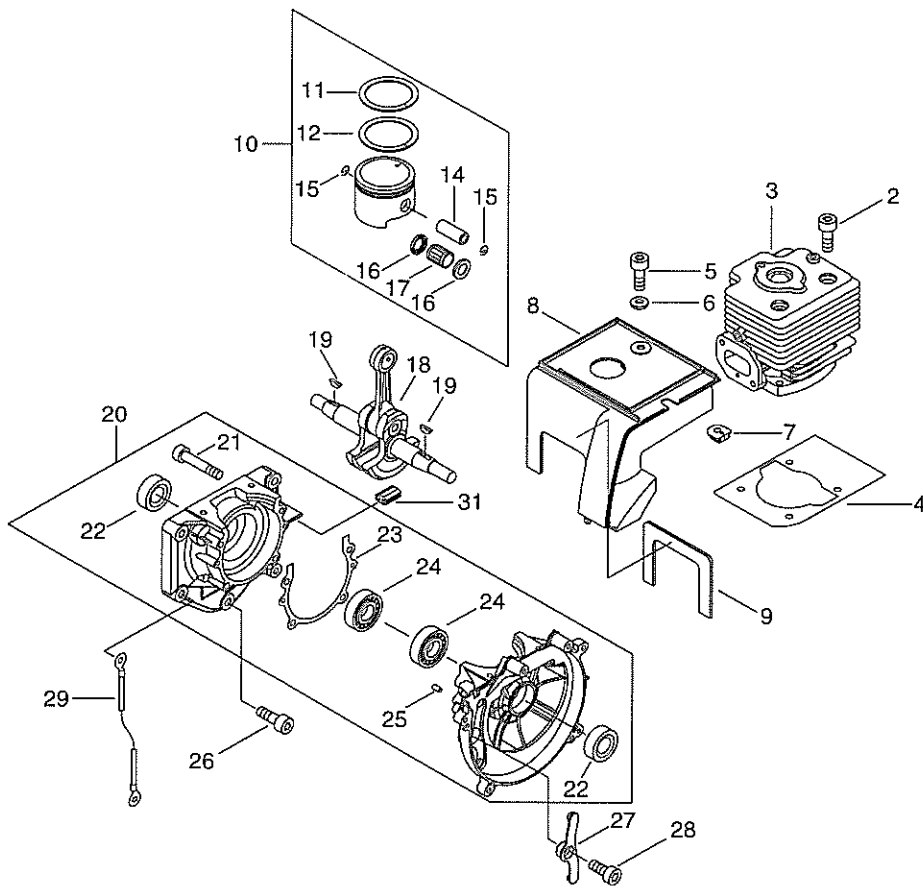

PB-760LN(37) 1 CYLINDER, CRANKCASE, PISTON

KEY	LV	PART NUMBER	Q'TY	DESCRIPTION	REMARKS
29		V485-001180	1	LEAD	
31		A127-000400	1	COVER,DUST