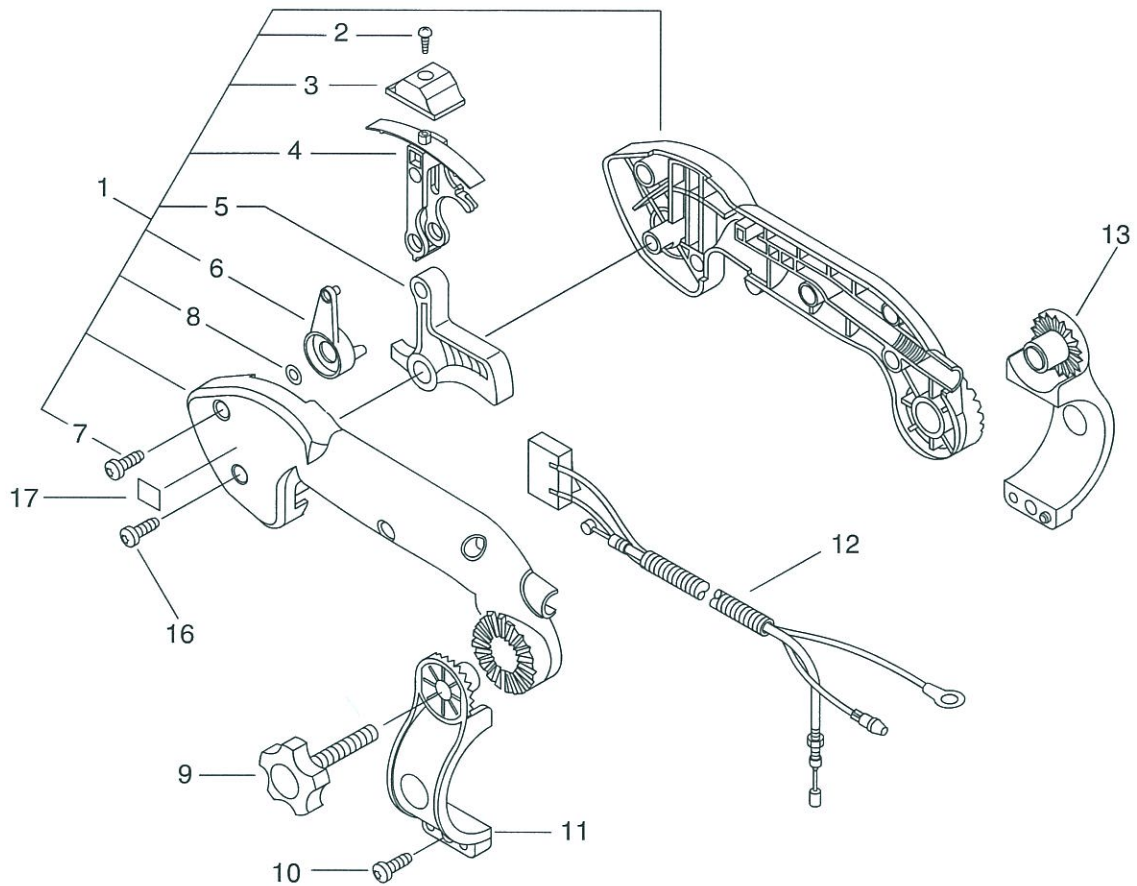

PB-760LN(37) 7 THROTTLE

KEY	LV	PART NUMBER	QTY	DESCRIPTION	REMARKS
1		P021-017293	1	FRONT HANDLE ASY	
2	+	91545-03014	1	SCREW TAPTITE-P	
3	+	E151-000000	1	KNOB, LEVER	
4	+	C453-000211	1	LEVER, THROTTLE	
5	+	C450-000391	1	CONTROL, THROTTLE	
6	+	C453-000203	1	LEVER, THROTTLE	
7	+	V805-000010	4	BOLT, TORX 5	
8	+	V303-000100	1	WASHER, CIRCULAR 5	
9		305812-08260	1	KNOB, FASTENER	
10		V805-000010	1	BOLT, TORX 5	
11		C405-000360	1	BRACKET, HANDLE	
12		V043-000340	1	CABLE ASY, CONTROL	
13		C405-000370	1	BRACKET, HANDLE	
16		V805-000230	1	BOLT, TORX 5	
17		X505-000950	1	LABEL, CAUTION	