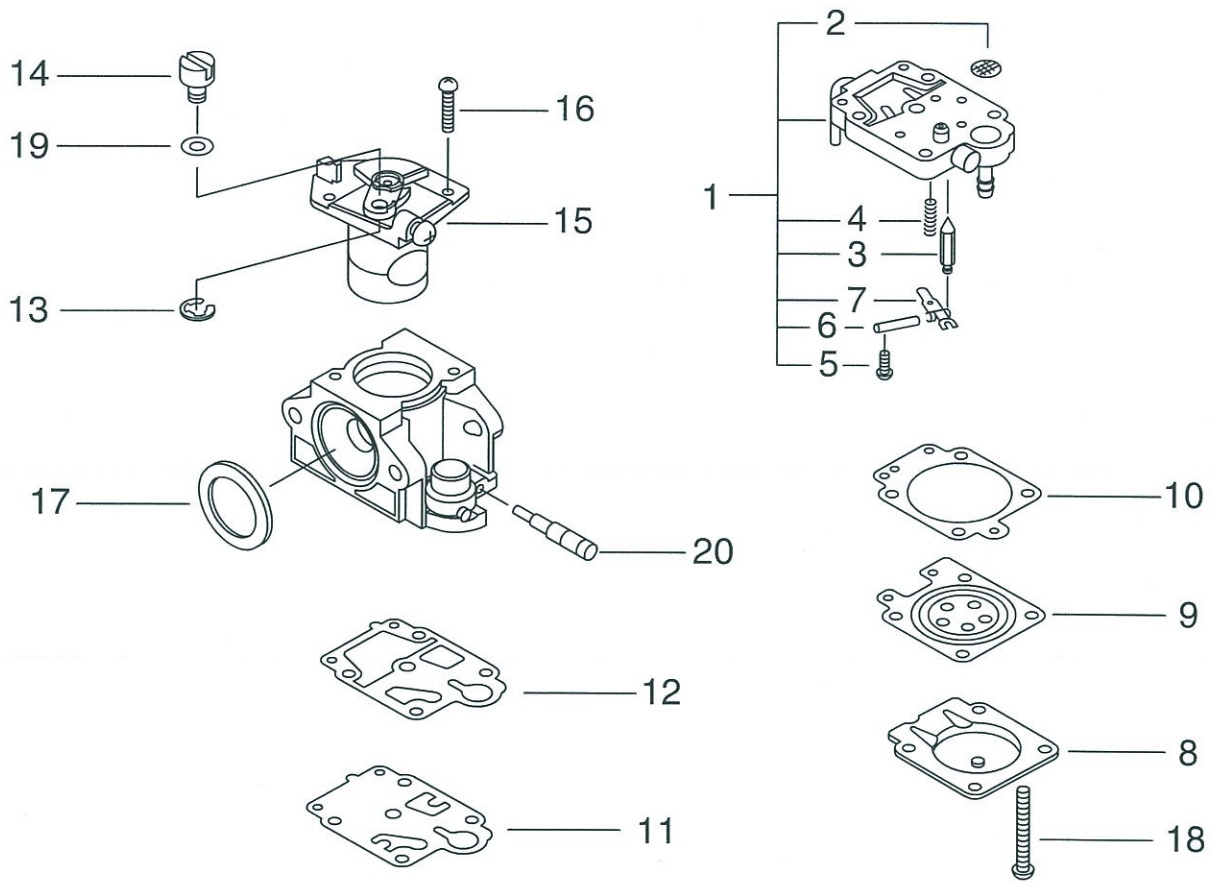

PB-760LN(37) 9 CARBURETOR

KEY	LV	PART NUMBER	Q'TY	DESCRIPTION	REMARKS
		A021-003970	1	CARBURETOR,DIAPHRAGM	
1	+	P003-005160	1	BODY ASSEMBLY, PUMP	
2	++	123126-10631	1	SCREEN, INLET	
3	++	123137-19830	1	VALVE, INLET NEEDLE	
4	++	P003-000450	1	SPRING, METER. LEVER	
5	++	123139-05560	1	SCREW, M. LEVER PIN	
6	++	123138-03930	1	PIN, METERING LEVER	
7	++	123123-03930	1	LEVER, METERING	
8	+	123142-03930	1	COVER, M. DIAPHRAGM	
9	+	P003-001850	1	DIAPHRAGM, METERING	
10	+	123140-27230	1	GASKET,M. DIAPHRAGM	
11	+	123112-40630	1	DIAPHRAGM, PUMP	
12	+	P003-000100	1	GASKET, PUMP	
13	+	123173-07930	1	CLIP	
14	+	123172-45130	1	SWIVEL	
15	+	P003-004130	1	VALVE,THROTTLE	
16	+	P003-002400	2	SCREW	
17	+	123143-12110	1	RING, PACKING	
18	+	123144-44330	4	SCREW	
19	+	123149-54230	1	WASHER	
20	+	P003-004900	1	NEEDLE