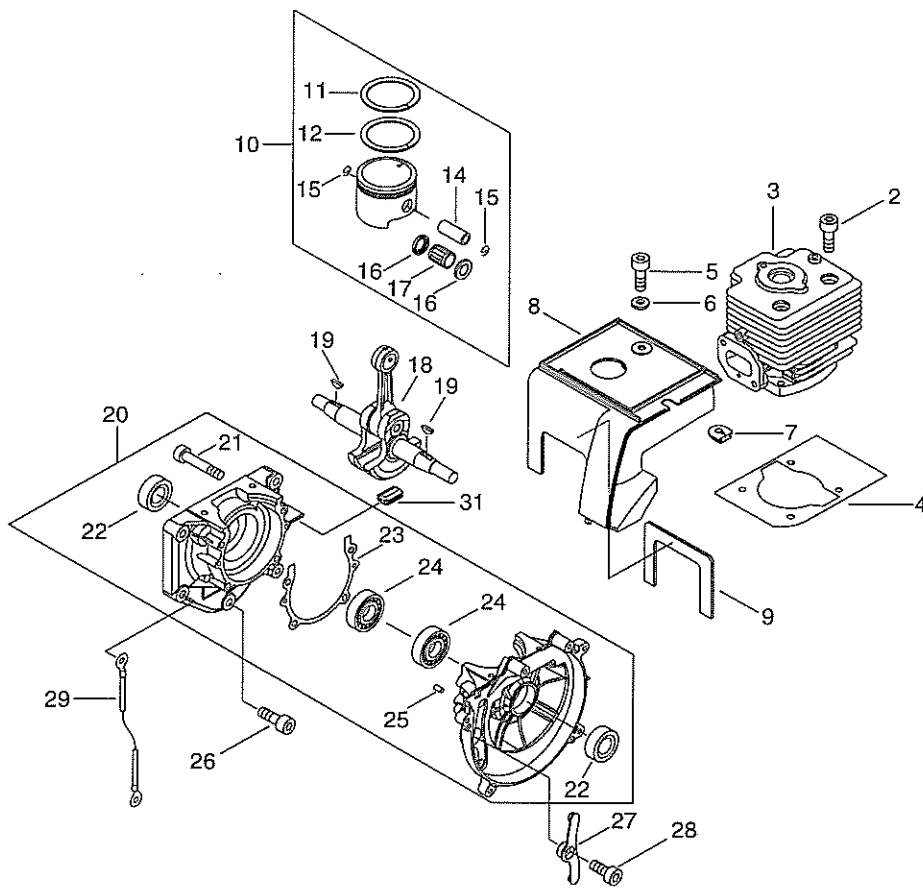

PARTS CATALOG

POWER BLOWER PB-760LN(37)

P014-002820-12Jb

PB-760LN(37) 1 CYLINDER, CRANKCASE, PISTON

KEY	LV	PART NUMBER	QTY	DESCRIPTION	REMARKS
2		V805-000220	4	BOLT, TORX 5	
3		A130-002130	1	CYLINDER	
4		V100-000770	1	GASKET,CYL	
5		V805-000160	1	BOLT, TORX 5	
6		V323-000060	1	WASHER,CIRCULAR 5	
7		156112-40630	1	GROMMET	
8		A160-001242	1	COVER,CYLINDER	
9		A209-000770	1	PLATE, INSULATOR	
10		P021-002983	1	PISTON KIT	
11	+	A101-000030	1	RING,PISTON	
12	+	A101-000020	1	RING,PISTON	
14	+	V608-000010	1	PIN,ENG 10	
15	+	100015-00120	2	CIRCLIP, PISTON PIN	
16	+	V307-000060	2	WASHER,CIRCULAR 10	
17	+	V555-000010	1	BEARING,NEEDLE 10	
18		A011-001260	1	CRANKSHAFT,ASY	
19		900323-03014	2	KEY WOODRUFF	
20		P021-017260	1	CRANKCASE KIT	
21	+	V805-000180	4	BOLT, TORX 5	
22	+	V508-000010	2	SEAL,OIL 15	
23	+	V102-000070	1	GASKET,CRANKCASE	
24	+	94032-36302	2	BEARING BALL	
25	+	900330-40080	2	PIN F 4*8	
26		V806-000060	5	BOLT, TORX 6	
27		A127-000240	1	COVER,DUST	
28		V805-000130	1	BOLT, TORX 5	